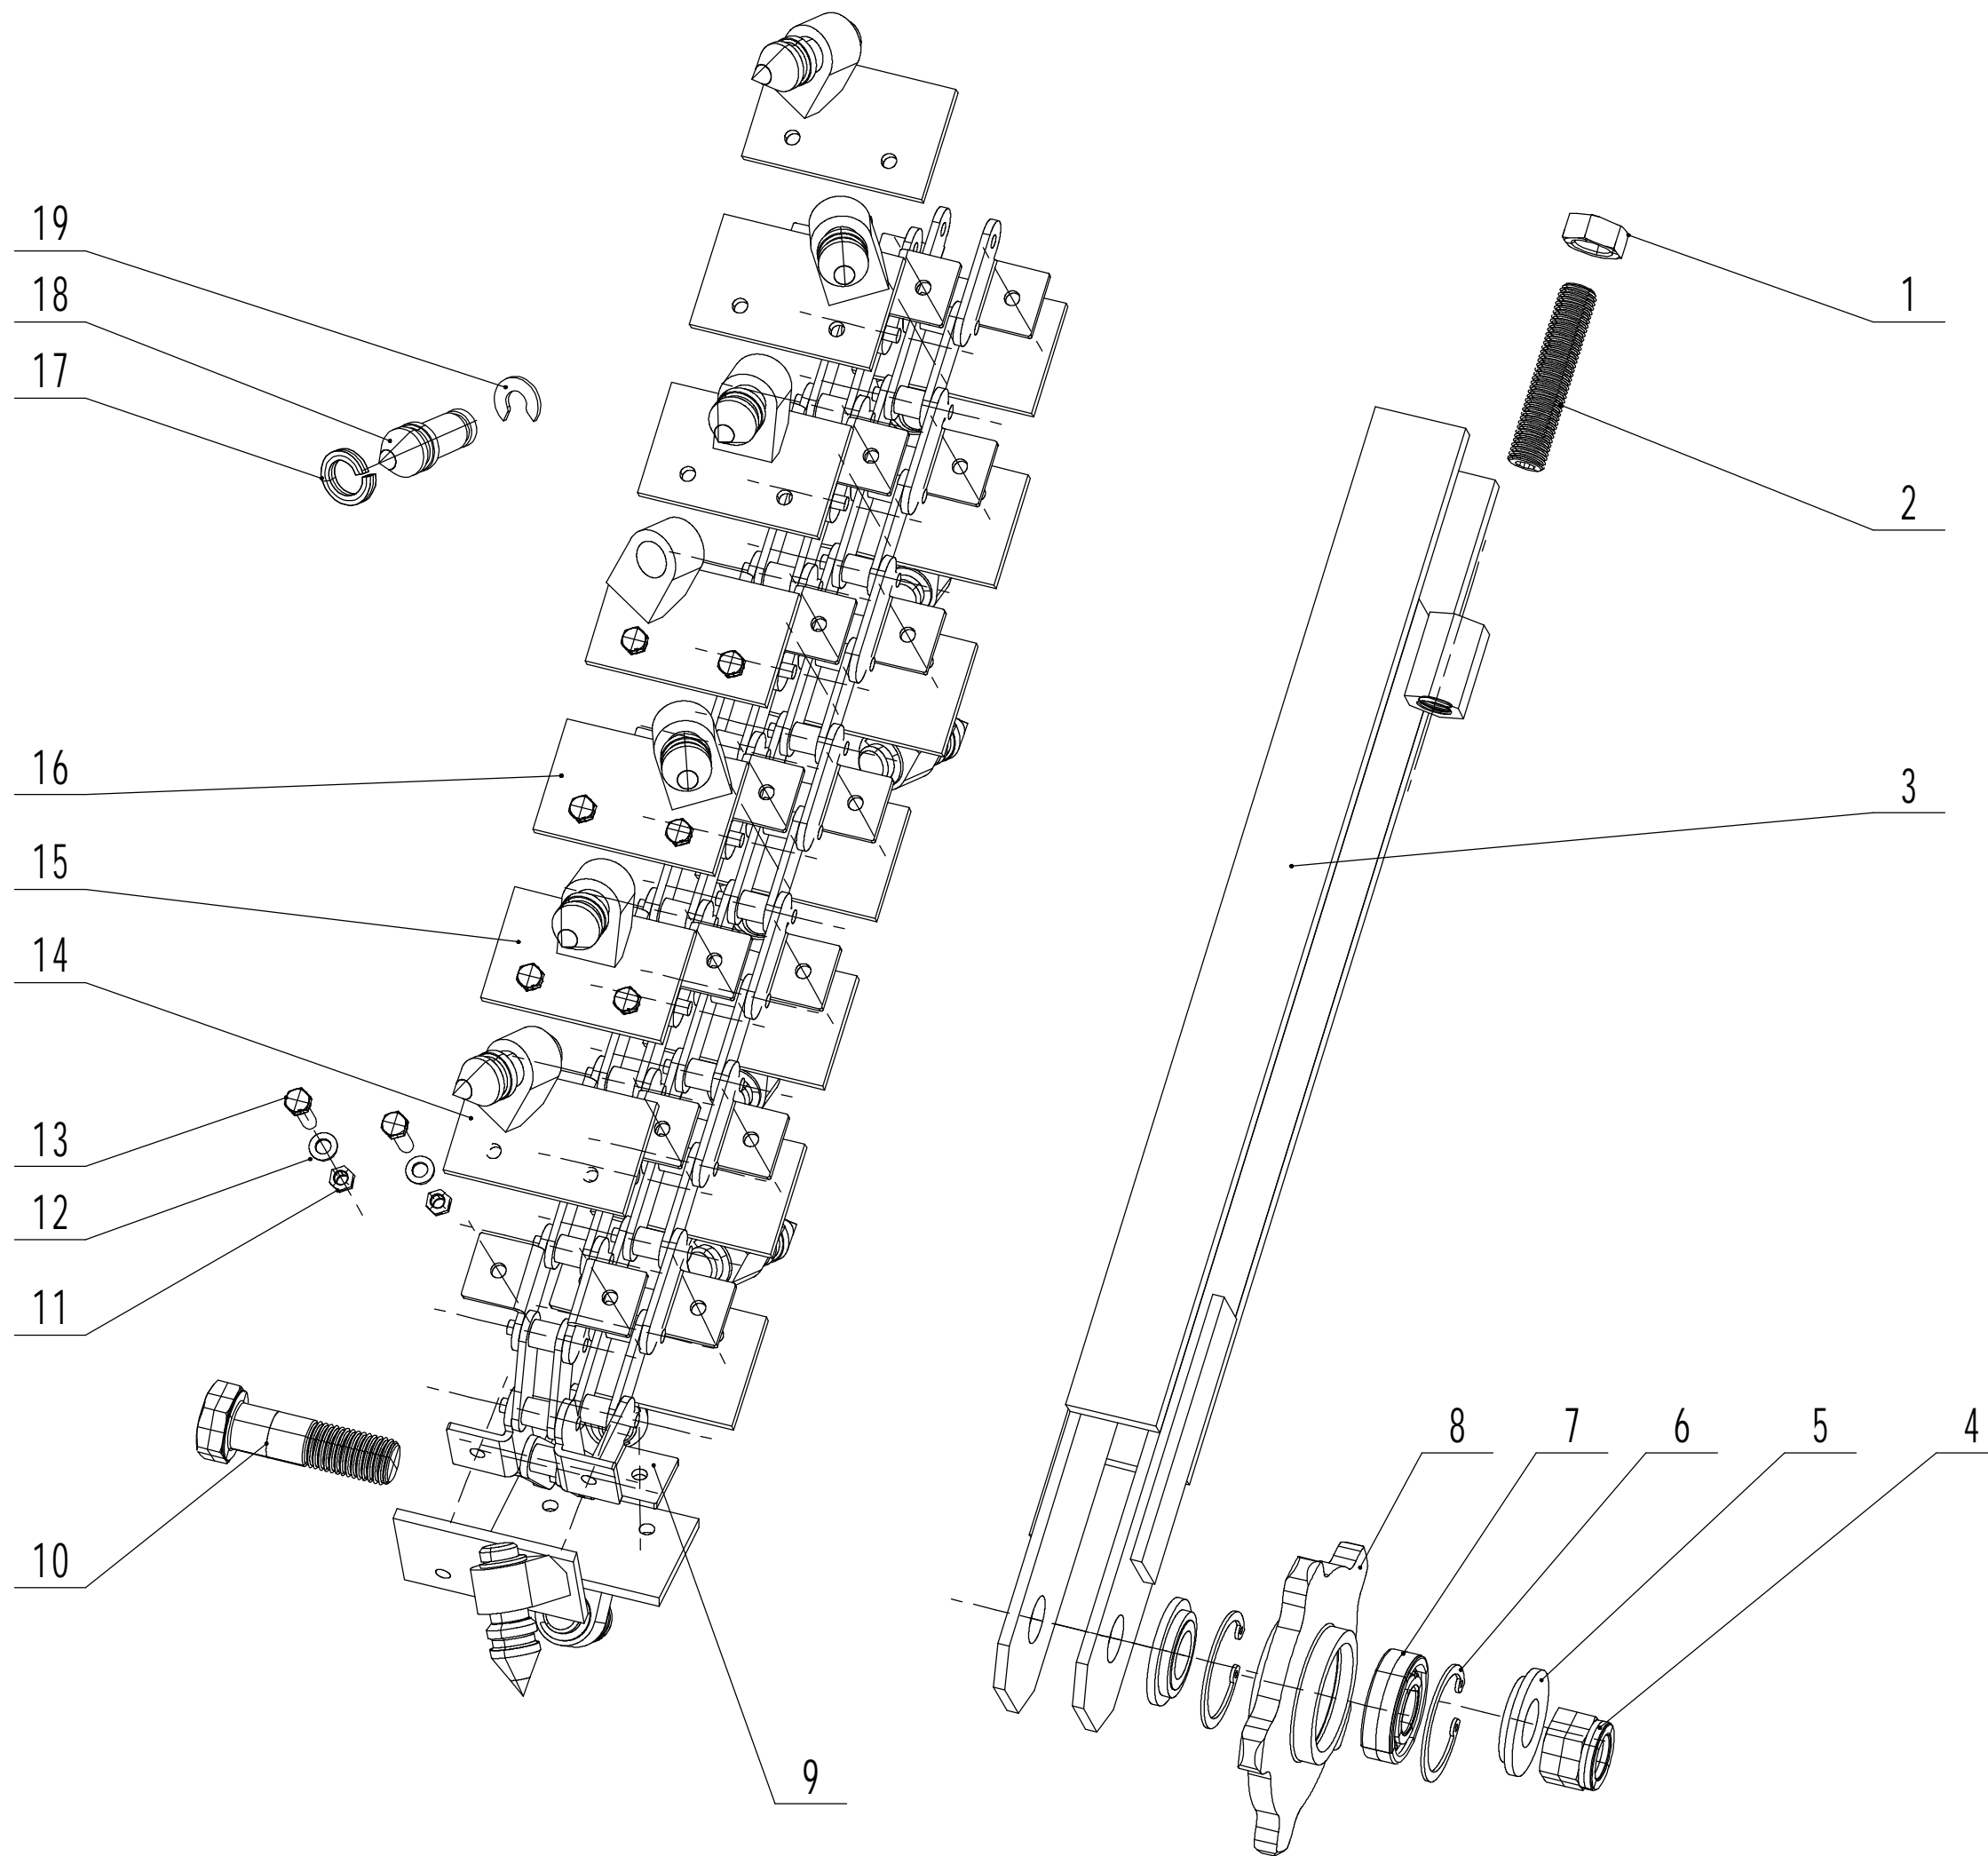

WBTR126H

6 Big sprocket assembly

Part 6 - Grasscatcher Spare parts		
No.	ID Zboží	Název
1	0201016000	Hex Nut
2	0105016080	Inner Hex Lock Screw
3	KG12030250	Supporting arm
4	0202020000	Hex Lock Nut
5	KG12030281	Washer
6	0901047000	Check Ring
7	6304-2RS	Bearing
8	KG12030280	Big Sprocket Wheel 2
9	KG12030290	Chain
10	KG12030282/04	Hex Bolt
11	0202006000	Hex Lock Nut
12	0301006000	Washer
13	0101006020	Hex Bolt
14	KG12030300/04	Teeth Bracket 2
15	KG12030310/04	Teeth Bracket 1
16	KG12030320/04	Teeth Bracket 3
17	0401016000	Spring Washer
18	KG12030330/04	Teeth
19	KG12030340	Check Ring