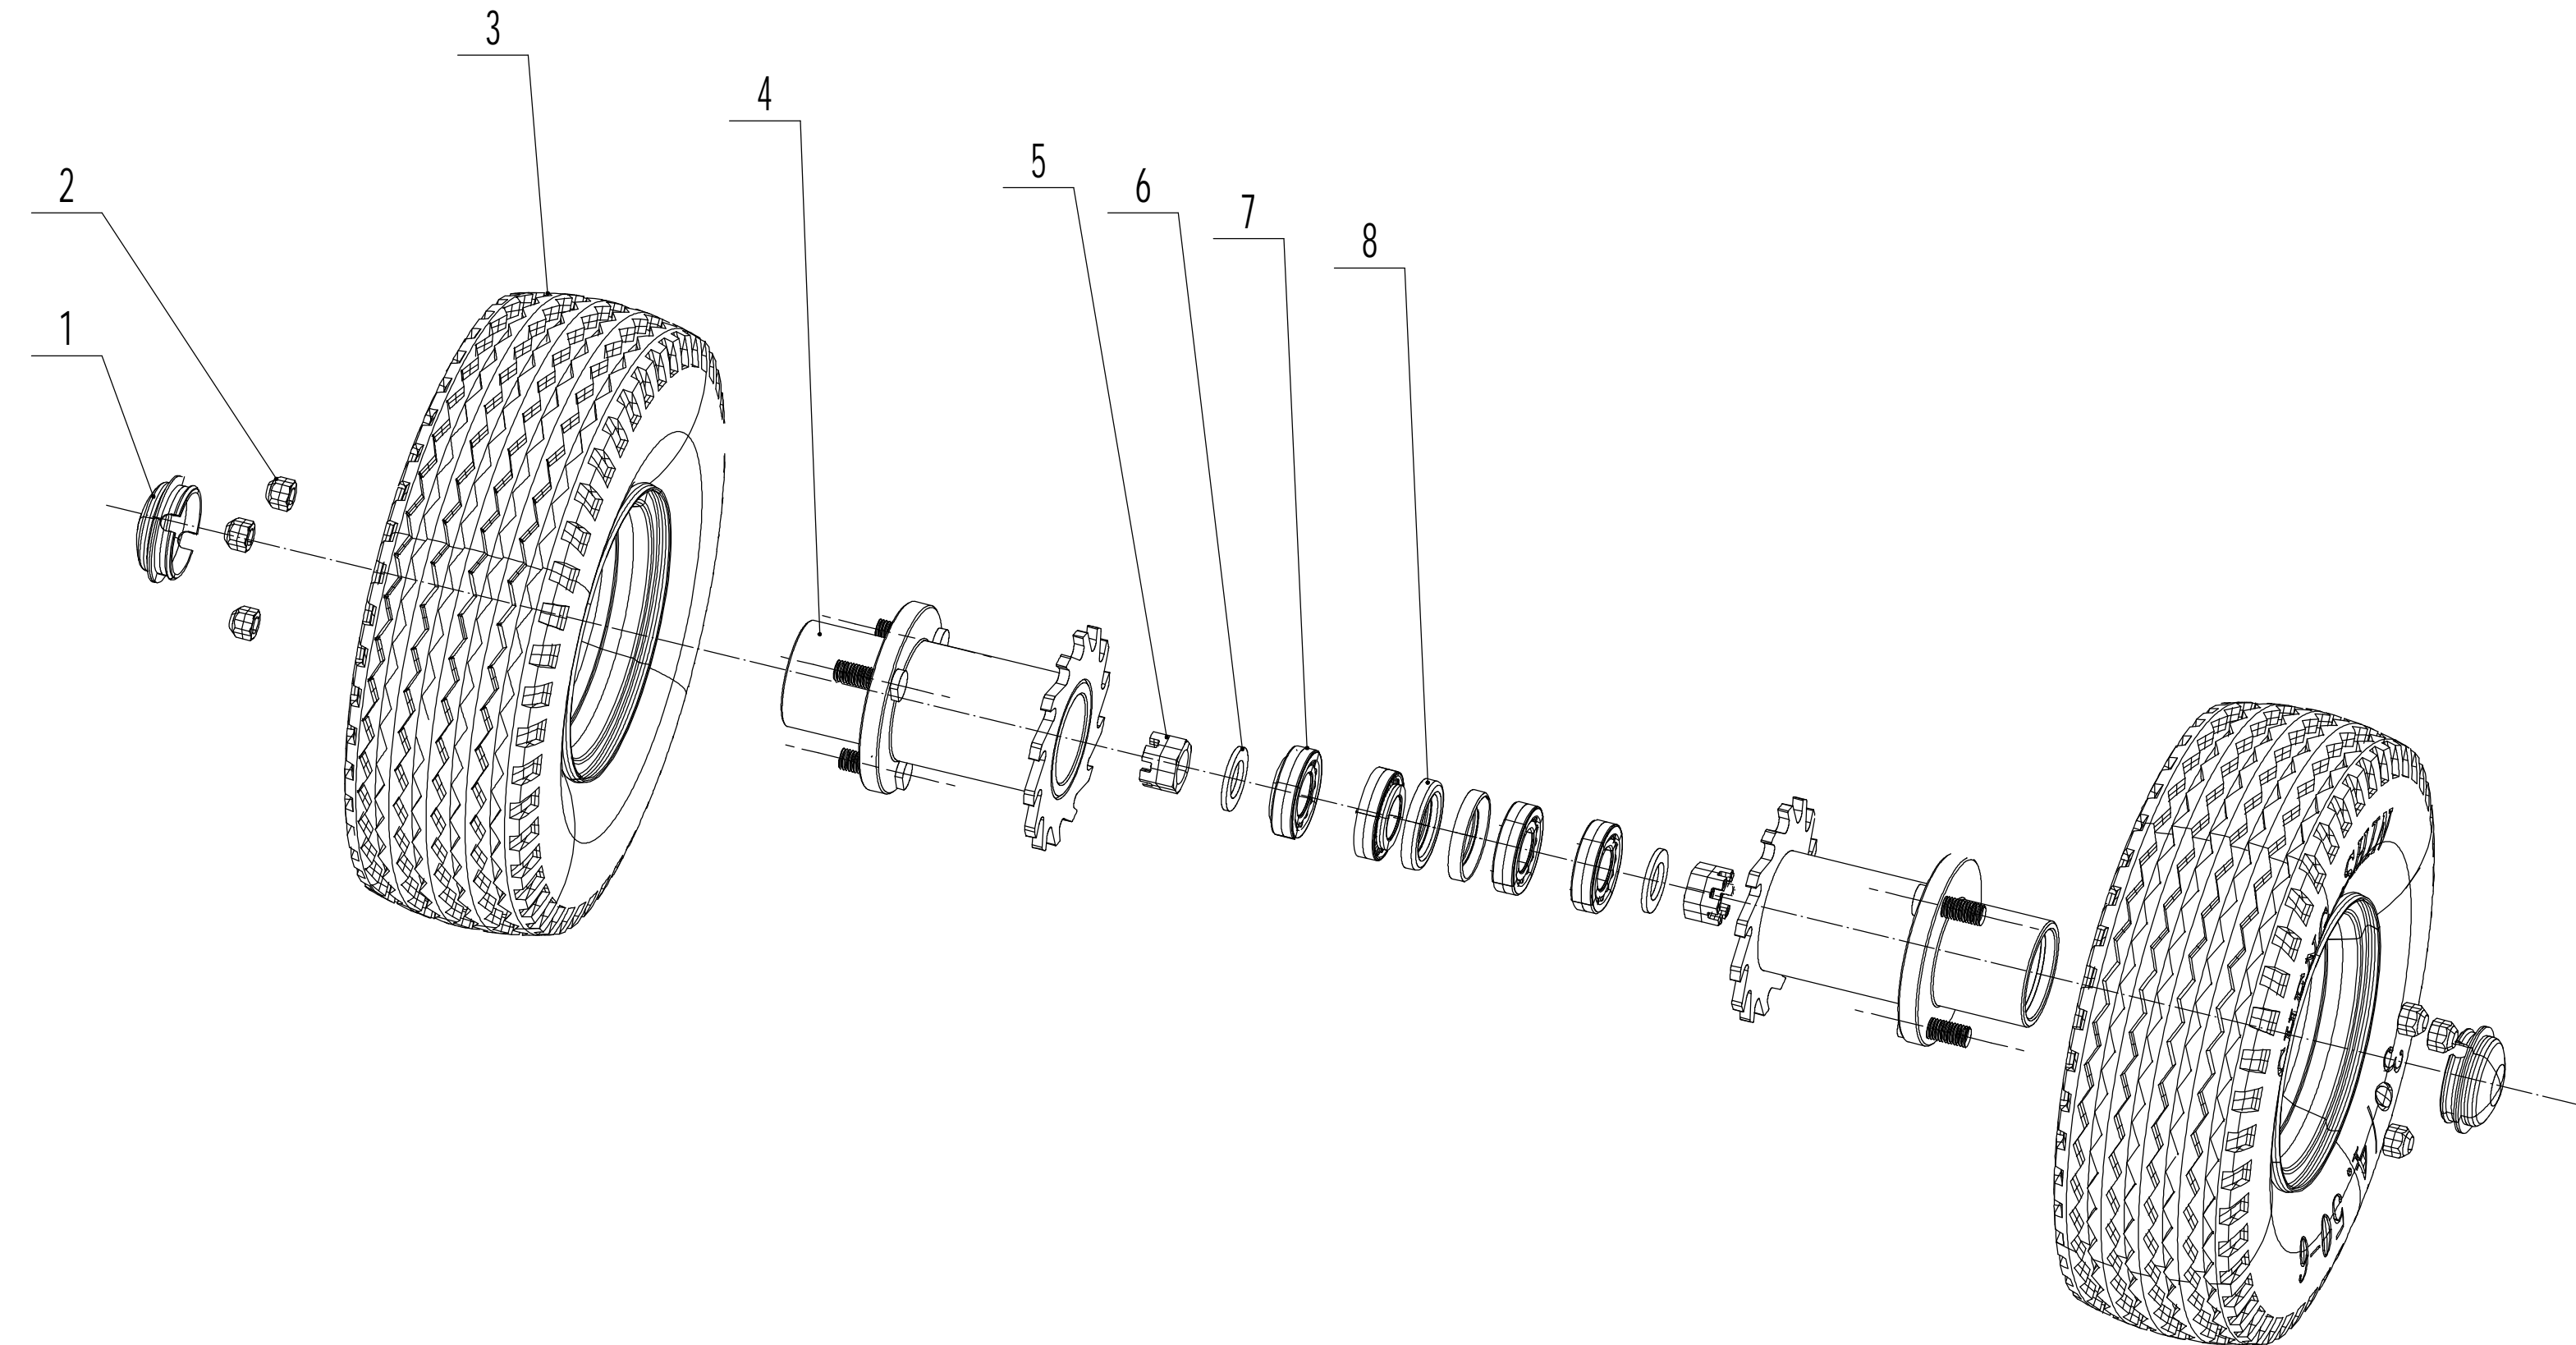

WBTR126H

3 Pulley assembly

Part 3- Grasscatcher Spare parts		
No.	ID Zboží	Název
1	0101008025	Hex Bolt - M8x25
2	0401008000	Spring Washer
3	0302008000	Big Washer
4	KG12030040	Big Pulley
5	KG12030050	Little sprocket
6	0105006008	Screw - M6x8
7	KG12030600	Spacer
8	0301010000	Washer
9	0401010000	Spring Washer
10	0101010045	Hex Bolt
11	UCP204	Spherical Surface Bearing Sets
12	1101006036	Key
13	KG12030080	Pulley Shaft
14	KG12030030	V Belt
15	KG12030840/49	Bearing shield

WBTR126H

4 Walking wheel assembly

Part 4- Grasscatcher Spare parts		
No.	ID Zboží	Název
1	10FS040601	Hub Cap
2	8520223011	Hub Nut
3	8520223010	Wheel Assembly
4	KG12030390	Bearing Sheath
5	0212020001	Hex Slot Nut
6	0301020000	Washer
7	30205	Bearing
8	1503205208	Seal Ring

WBTR126H
5 Driving part

Part 5- Grasscatcher Spare parts		
No.	ID Zboží	Název
1	0202024000	Nut - M24
2	0301024000	Washer - 24
3	KG12030100	Big Sprocket
4	0105008020	Screw - M8x20
5	KG12030110	Chain
6	KG12030140	Spacer 1
7	KG12030150	Seal Ring
8	32007	Bearing
9	1001075000	Check Ring
10	1401069004	Seal Ring
11	KG12030180	Shaft Sheath
12	KG12030190	Spacer 2
13	1001035000	Check Ring
14	KG12030200	Shaft
15	1101008028	Key
16	1101008032	Key
17	KG12030210	Big Sprocket3
18	KG12030220	Helix
19	0301010000	Washer
20	0202010000	Hex Lock Nut
21	0101010060	Hex Bolt
22	0101008045	Bolt - M8x45
23	0401008000	spring washer
24	0301008000	Washer
25	KG12030231/22	Bending plate
26	KG12030240A/22	Bumper
27	0101008040	Bolt - M8x40
28	0202008000	Nut - M8
29	0201008000	Nut - M12
30	0101012045C	Bolt - M12x45