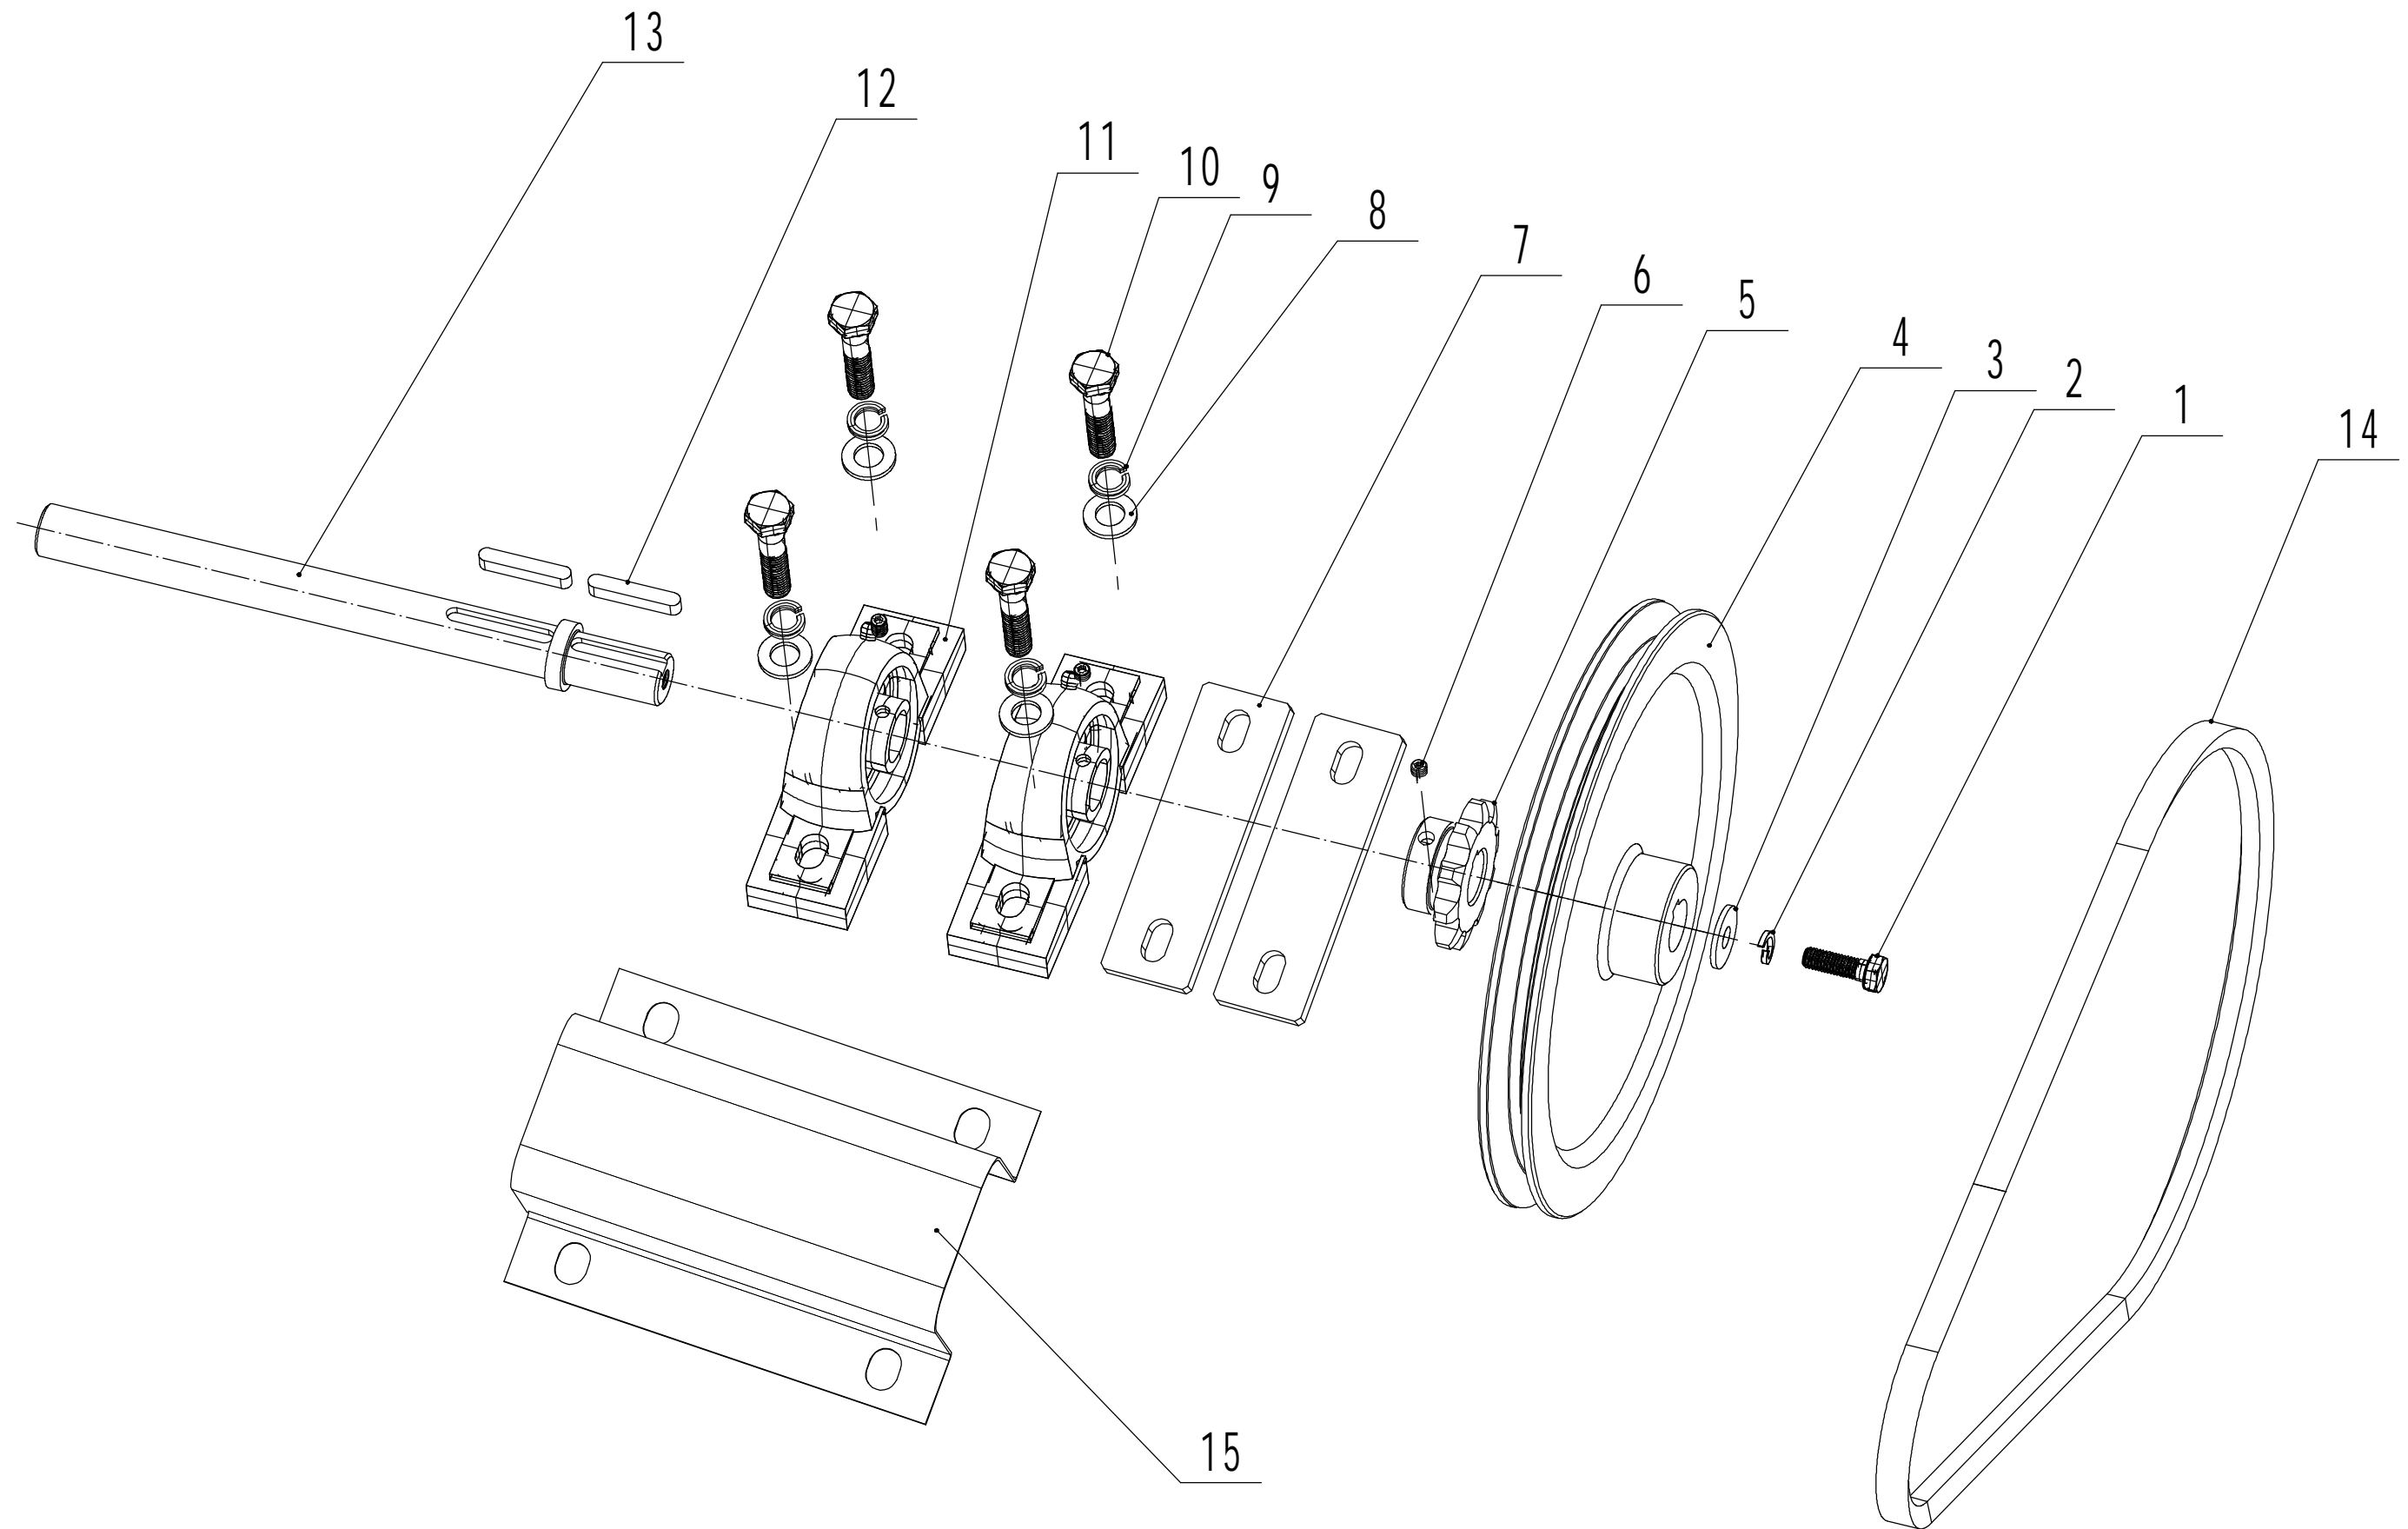

WBTR126H
1 Engine Part

Part 1- Grasscatcher Spare parts		
No.	ID Zboží	Název
1		
2	KG12030070	Exhaust pipe
3	0202008000	Nut - M8
4	0401008000	Spring washer - 8
5	0301008000	Washer - 8
6	0107008045	Bolt - M8x45
7	KG12030010	Clutch
8	0302008000	Washer - 8
9	0101008040	Bolt - M8x40
10	1101005038	Key
11	KG12030750/22	Safety Cover
12	0106005013	Screw - ST4.8x13
13	4SH3101010	Active Nut
14	KG12030940/02	Partition
15	KG12030025/49	Inner safety guard
16	0102006025	Bolt - M6x25
17	0102008016	Bolt - M8x16
18	KG12030737	Pull spring

WBTR126H

2 Chassis assembly

Part 2- Grasscatcher Spare parts		
No.	ID Zboží	Název
1	KG12030090	Chassis
2	0301010000	Washer - 10
3	0202010000	Nut - M10
4	0501004036	Cotter Pin
5	KG12030590/04	Spacer
6	KG12030020/49	Shield
7	0201012000	Hex Nut - M12
8	0301010000	Washer - 10
9	KG12030120	Tensional Sprocket Wheel
10	6200	Bearing
11	0901030000	Check Ring
12	KG12030130/04	Spacer
13	0107008045	Bolt - M10x50
14	KG12030510	Graduator
15	0301008000	Washer
16	0401008000	Spring Washer
17	0101008025	Bolt - M8x25
18	0101010025	Bolt - M10x25

WBTR126H

3 Pulley assembly

Part 3- Grasscatcher Spare parts		
No.	ID Zboží	Název
1	0101008025	Hex Bolt - M8x25
2	0401008000	Spring Washer
3	0302008000	Big Washer
4	KG12030040	Big Pulley
5	KG12030050	Little sprocket
6	0105006008	Screw - M6x8
7	KG12030600	Spacer
8	0301010000	Washer
9	0401010000	Spring Washer
10	0101010045	Hex Bolt
11	UCP204	Spherical Surface Bearing Sets
12	1101006036	Key
13	KG12030080	Pulley Shaft
14	KG12030030	V Belt
15	KG12030840/49	Bearing shield

WBTR126H

4 Walking wheel assembly

Part 4- Grasscatcher Spare parts		
No.	ID Zboží	Název
1	10FS040601	Hub Cap
2	8520223011	Hub Nut
3	8520223010	Wheel Assembly
4	KG12030390	Bearing Sheath
5	0212020001	Hex Slot Nut
6	0301020000	Washer
7	30205	Bearing
8	1503205208	Seal Ring