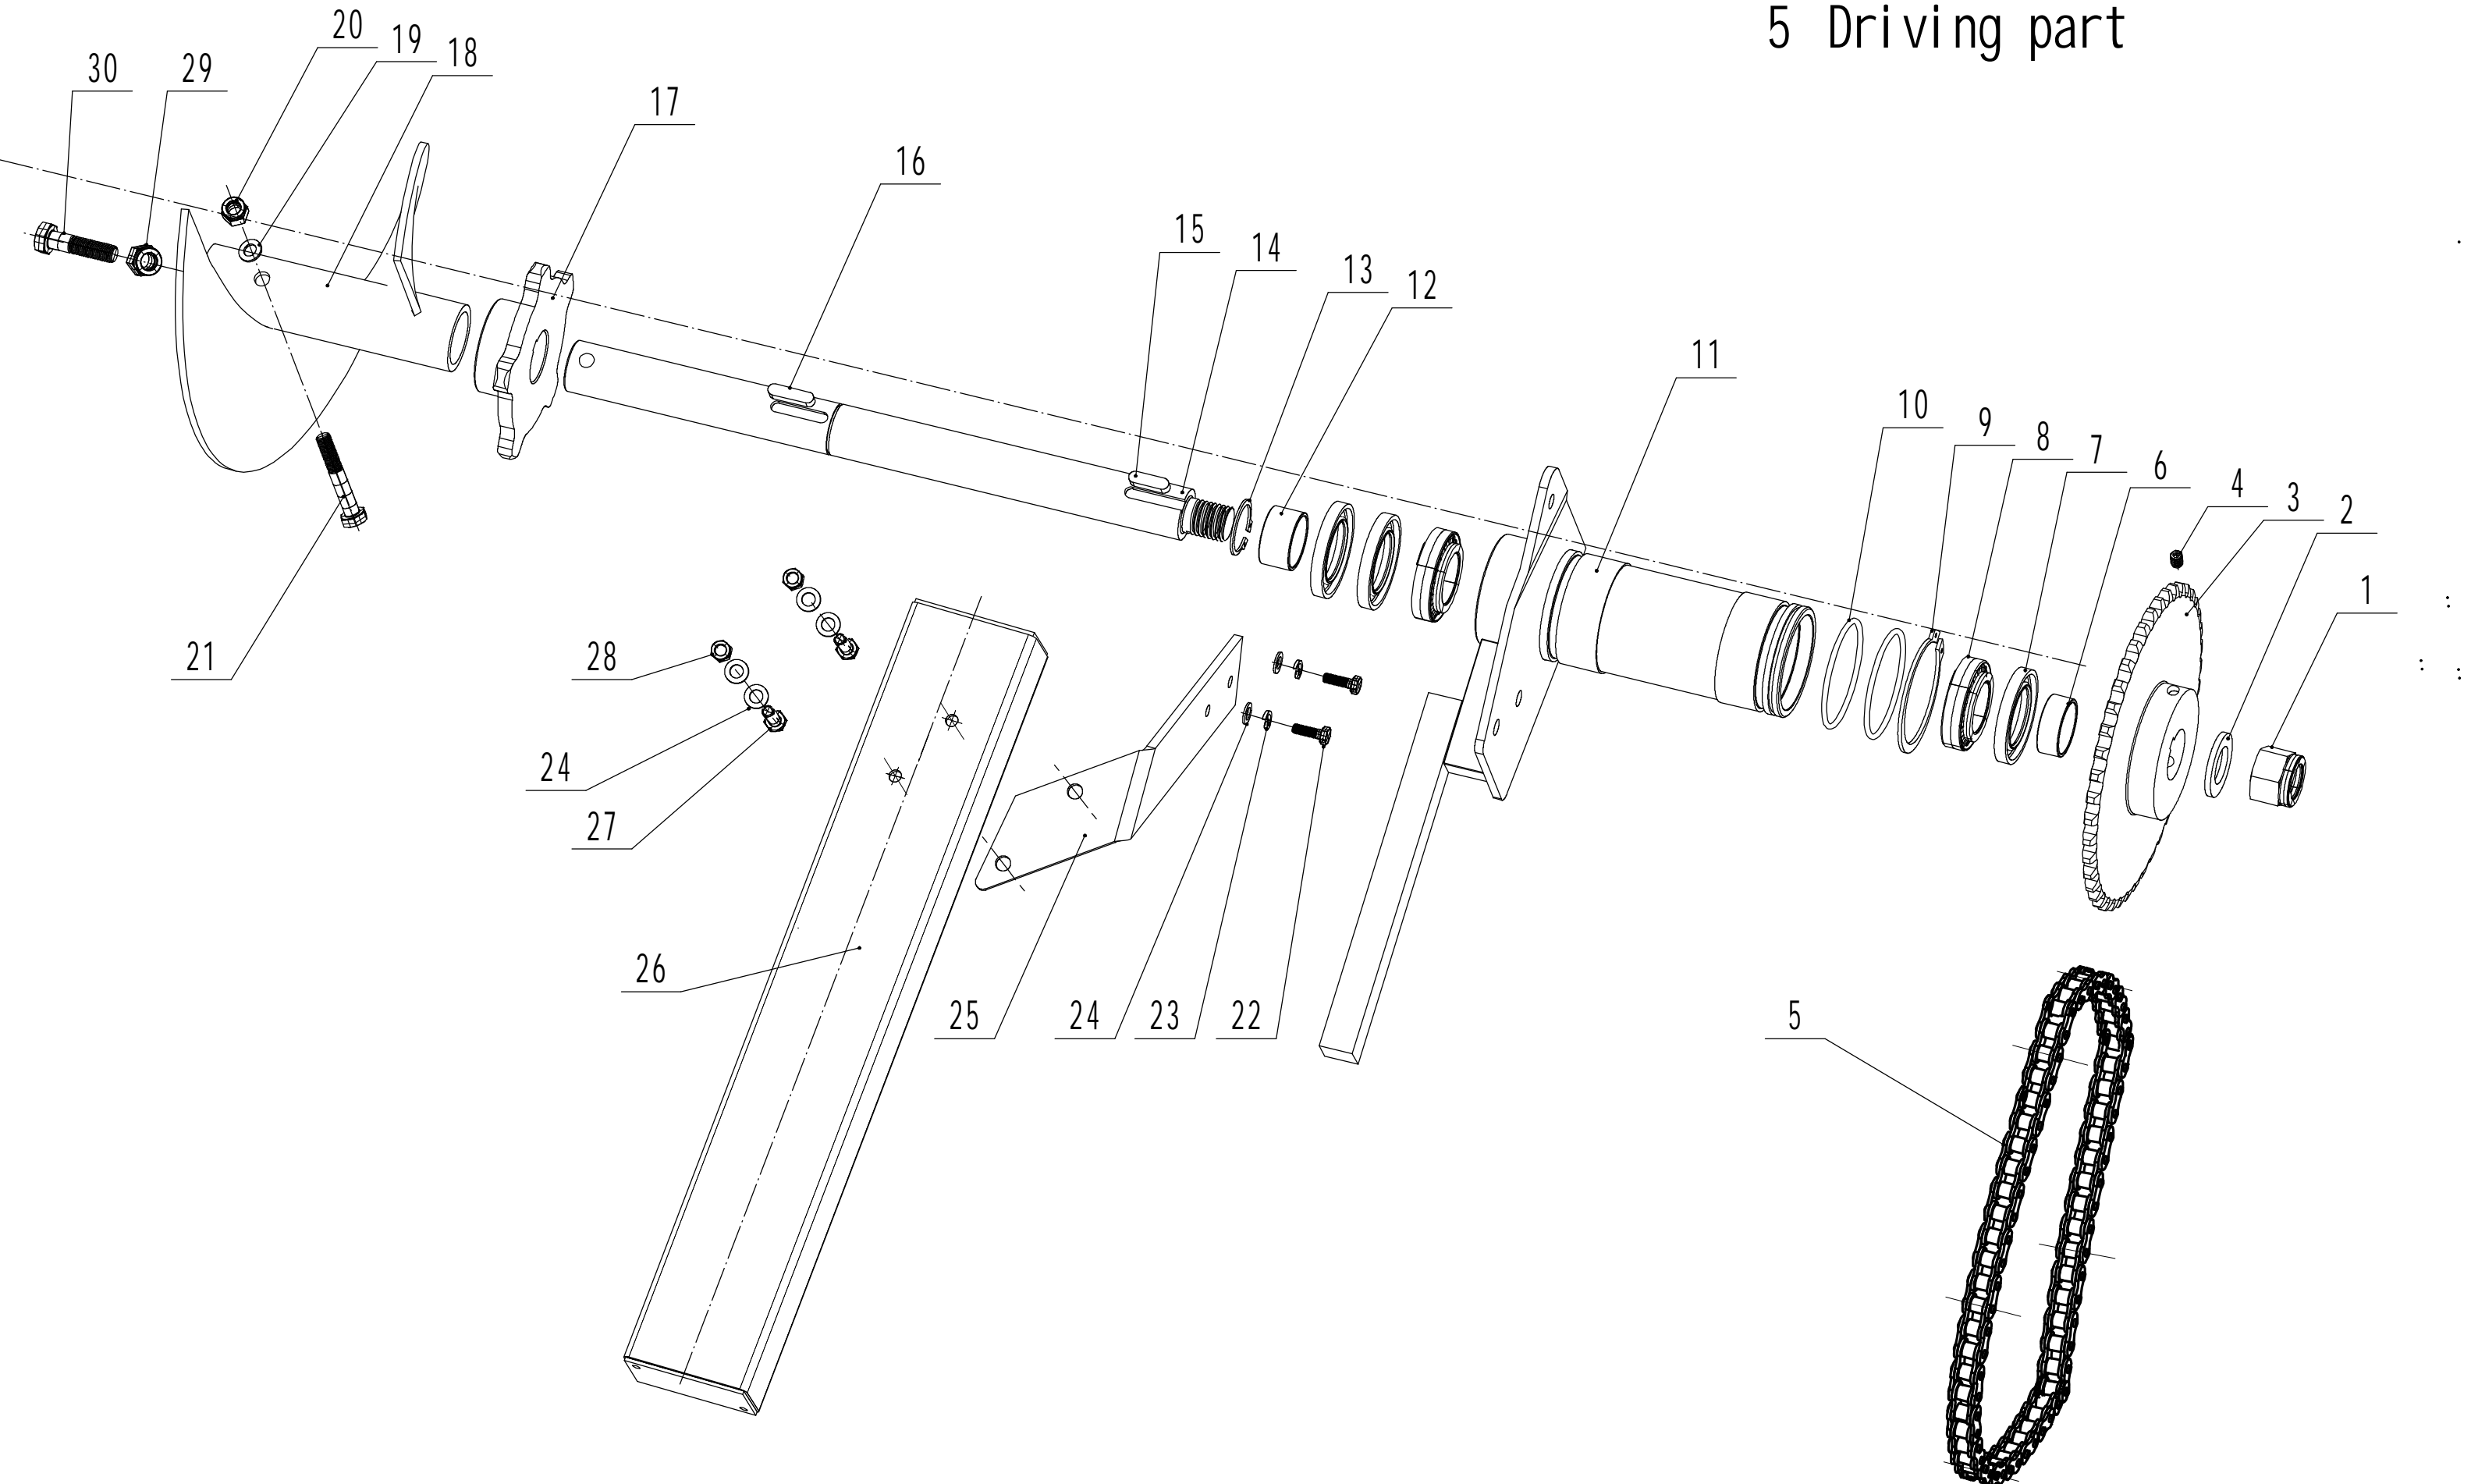

WBTR126H
5 Driving part

Part 5- Grasscatcher Spare parts		
No.	ID Zboží	Název
1	0202024000	Nut - M24
2	0301024000	Washer - 24
3	KG12030100	Big Sprocket
4	0105008020	Screw - M8x20
5	KG12030110	Chain
6	KG12030140	Spacer 1
7	KG12030150	Seal Ring
8	32007	Bearing
9	1001075000	Check Ring
10	1401069004	Seal Ring
11	KG12030180	Shaft Sheath
12	KG12030190	Spacer 2
13	1001035000	Check Ring
14	KG12030200	Shaft
15	1101008028	Key
16	1101008032	Key
17	KG12030210	Big Sprocket3
18	KG12030220	Helix
19	0301010000	Washer
20	0202010000	Hex Lock Nut
21	0101010060	Hex Bolt
22	0101008045	Bolt - M8x45
23	0401008000	spring washer
24	0301008000	Washer
25	KG12030231/22	Bending plate
26	KG12030240A/22	Bumper
27	0101008040	Bolt - M8x40
28	0202008000	Nut - M8
29	0201008000	Nut - M12
30	0101012045C	Bolt - M12x45