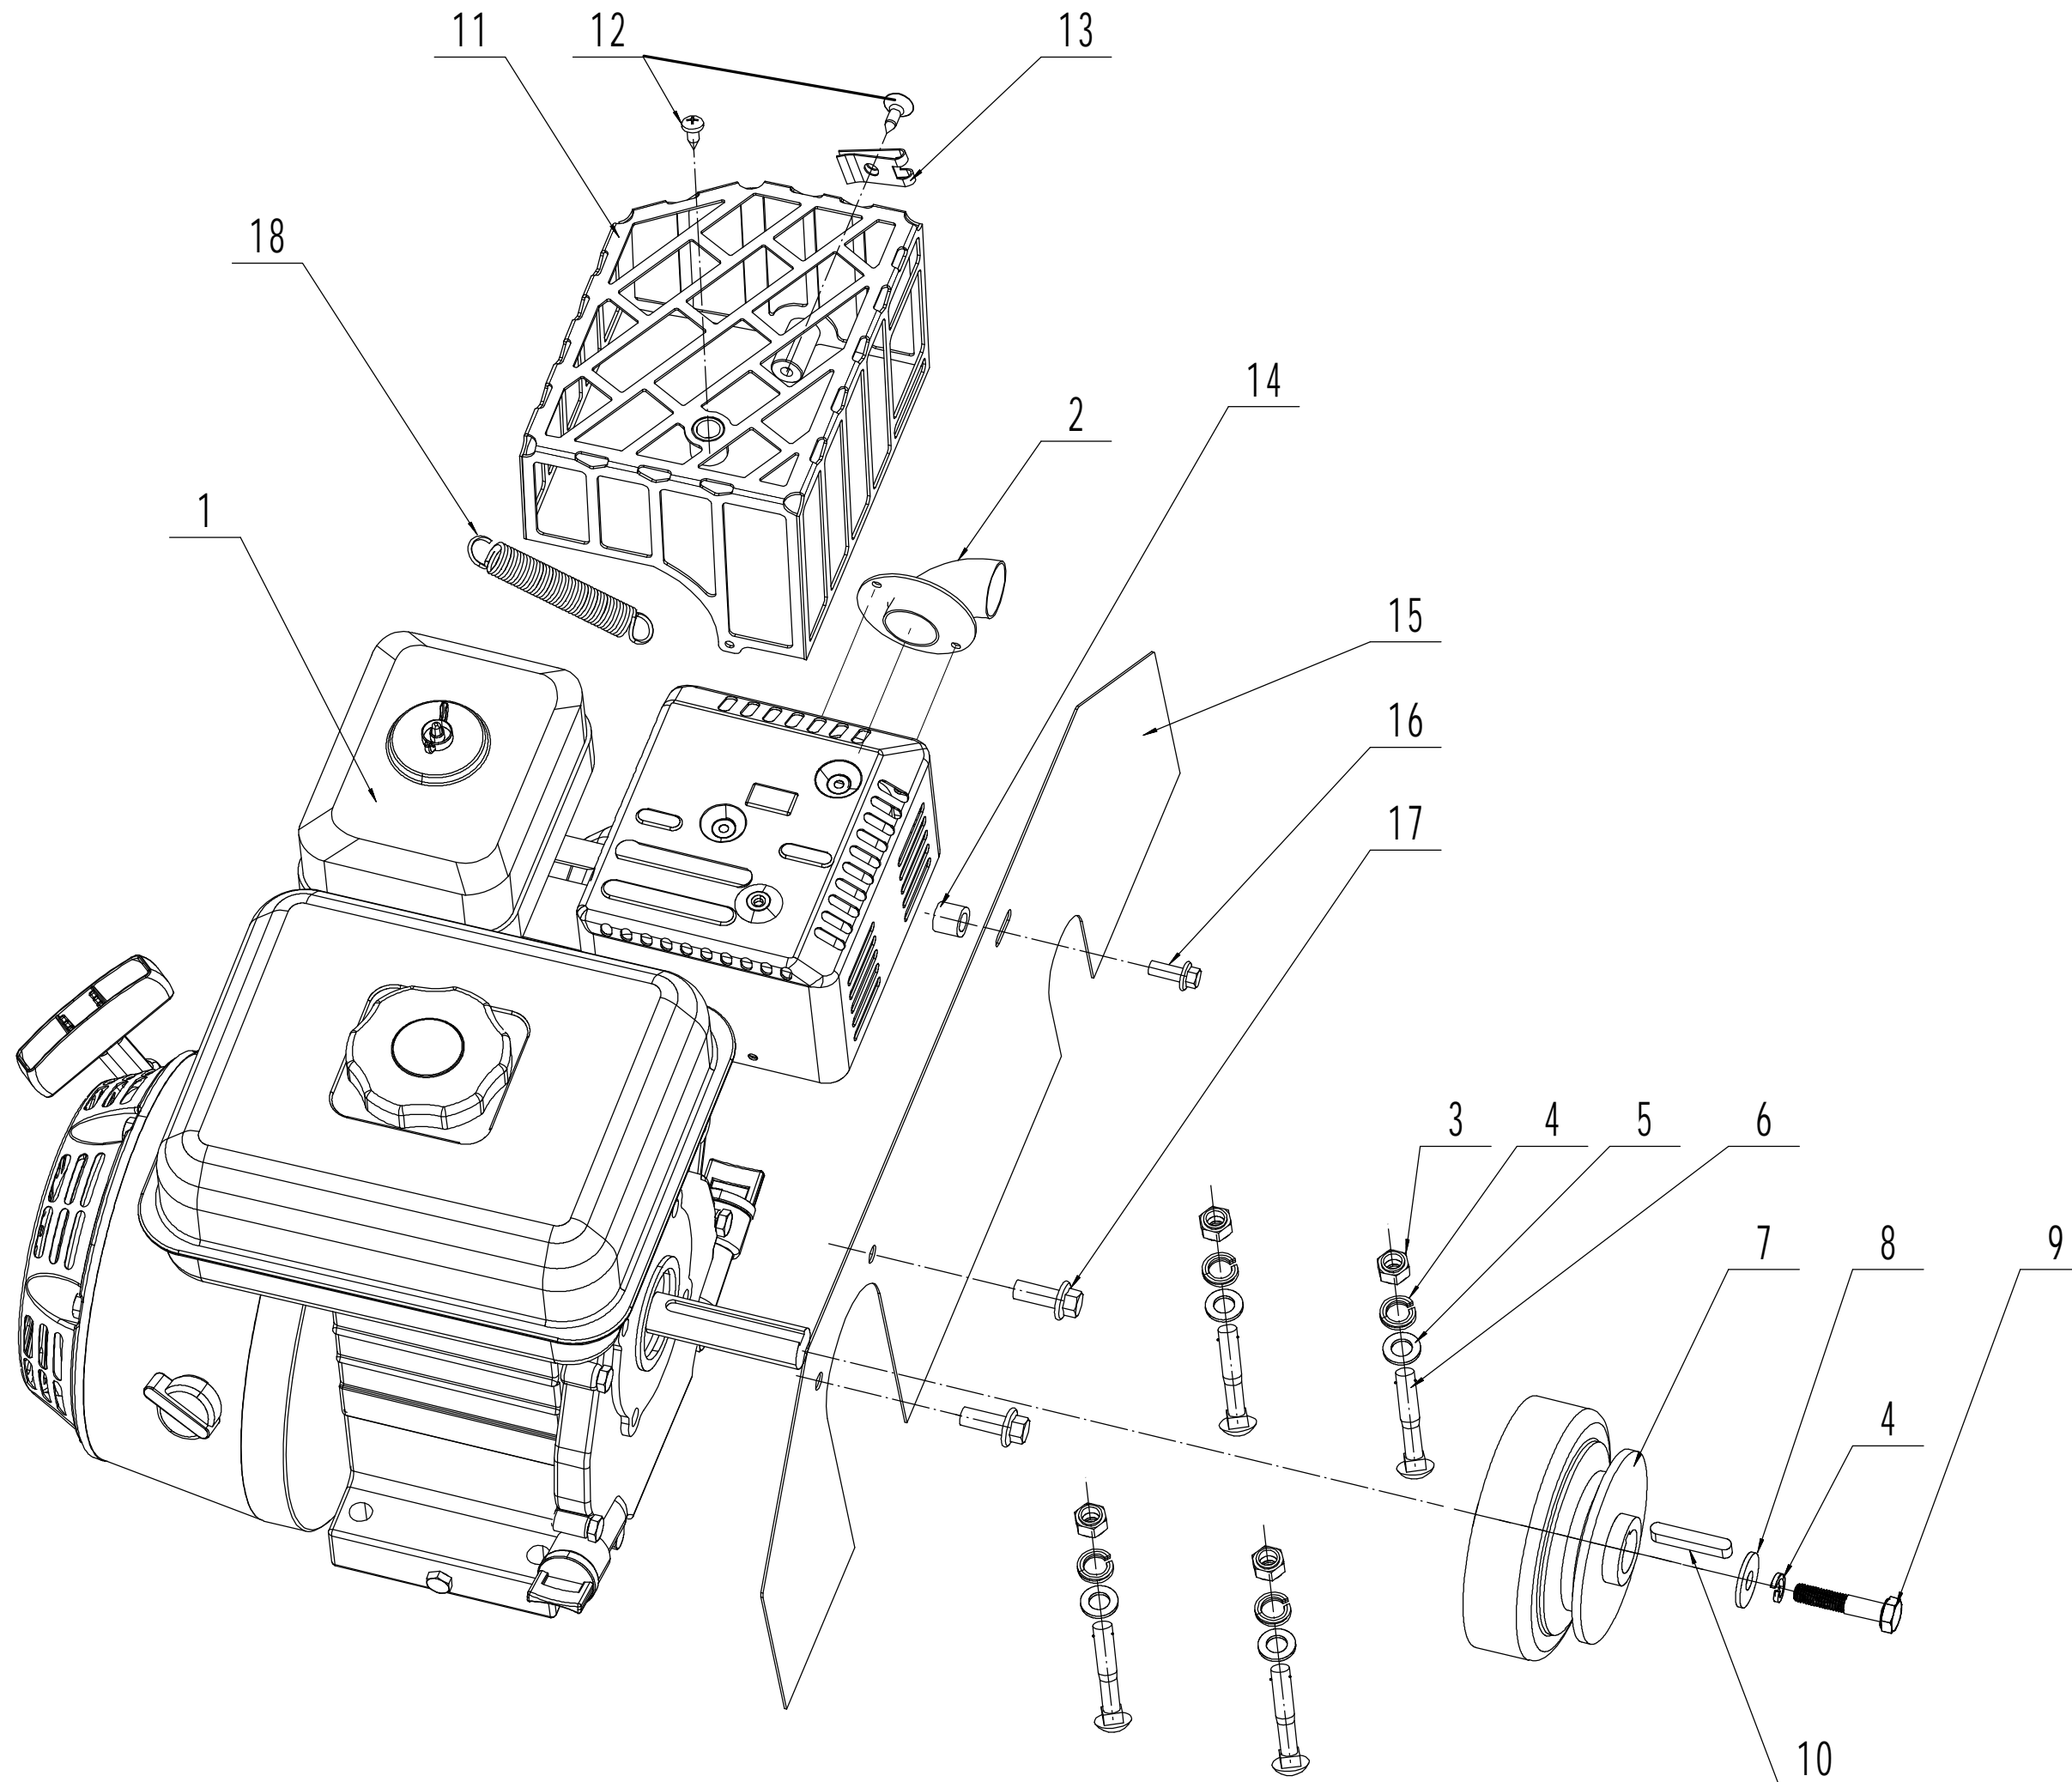

WBTR126H
1 Engine Part

Part 1- Grasscatcher Spare parts		
No.	ID Zboží	Název
1		
2	KG12030070	Exhaust pipe
3	0202008000	Nut - M8
4	0401008000	Spring washer - 8
5	0301008000	Washer - 8
6	0107008045	Bolt - M8x45
7	KG12030010	Clutch
8	0302008000	Washer - 8
9	0101008040	Bolt - M8x40
10	1101005038	Key
11	KG12030750/22	Safety Cover
12	0106005013	Screw - ST4.8x13
13	4SH3101010	Active Nut
14	KG12030940/02	Partition
15	KG12030025/49	Inner safety guard
16	0102006025	Bolt - M6x25
17	0102008016	Bolt - M8x16
18	KG12030737	Pull spring

WBTR126H

2 Chassis assembly

Part 2- Grasscatcher Spare parts		
No.	ID Zboží	Název
1	KG12030090	Chassis
2	0301010000	Washer - 10
3	0202010000	Nut - M10
4	0501004036	Cotter Pin
5	KG12030590/04	Spacer
6	KG12030020/49	Shield
7	0201012000	Hex Nut - M12
8	0301010000	Washer - 10
9	KG12030120	Tensional Sprocket Wheel
10	6200	Bearing
11	0901030000	Check Ring
12	KG12030130/04	Spacer
13	0107008045	Bolt - M10x50
14	KG12030510	Graduator
15	0301008000	Washer
16	0401008000	Spring Washer
17	0101008025	Bolt - M8x25
18	0101010025	Bolt - M10x25

WBTR126H

3 Pulley assembly

Part 3- Grasscatcher Spare parts		
No.	ID Zboží	Název
1	0101008025	Hex Bolt - M8x25
2	0401008000	Spring Washer
3	0302008000	Big Washer
4	KG12030040	Big Pulley
5	KG12030050	Little sprocket
6	0105006008	Screw - M6x8
7	KG12030600	Spacer
8	0301010000	Washer
9	0401010000	Spring Washer
10	0101010045	Hex Bolt
11	UCP204	Spherical Surface Bearing Sets
12	1101006036	Key
13	KG12030080	Pulley Shaft
14	KG12030030	V Belt
15	KG12030840/49	Bearing shield

WBTR126H

4 Walking wheel assembly

Part 4- Grasscatcher Spare parts		
No.	ID Zboží	Název
1	10FS040601	Hub Cap
2	8520223011	Hub Nut
3	8520223010	Wheel Assembly
4	KG12030390	Bearing Sheath
5	0212020001	Hex Slot Nut
6	0301020000	Washer
7	30205	Bearing
8	1503205208	Seal Ring