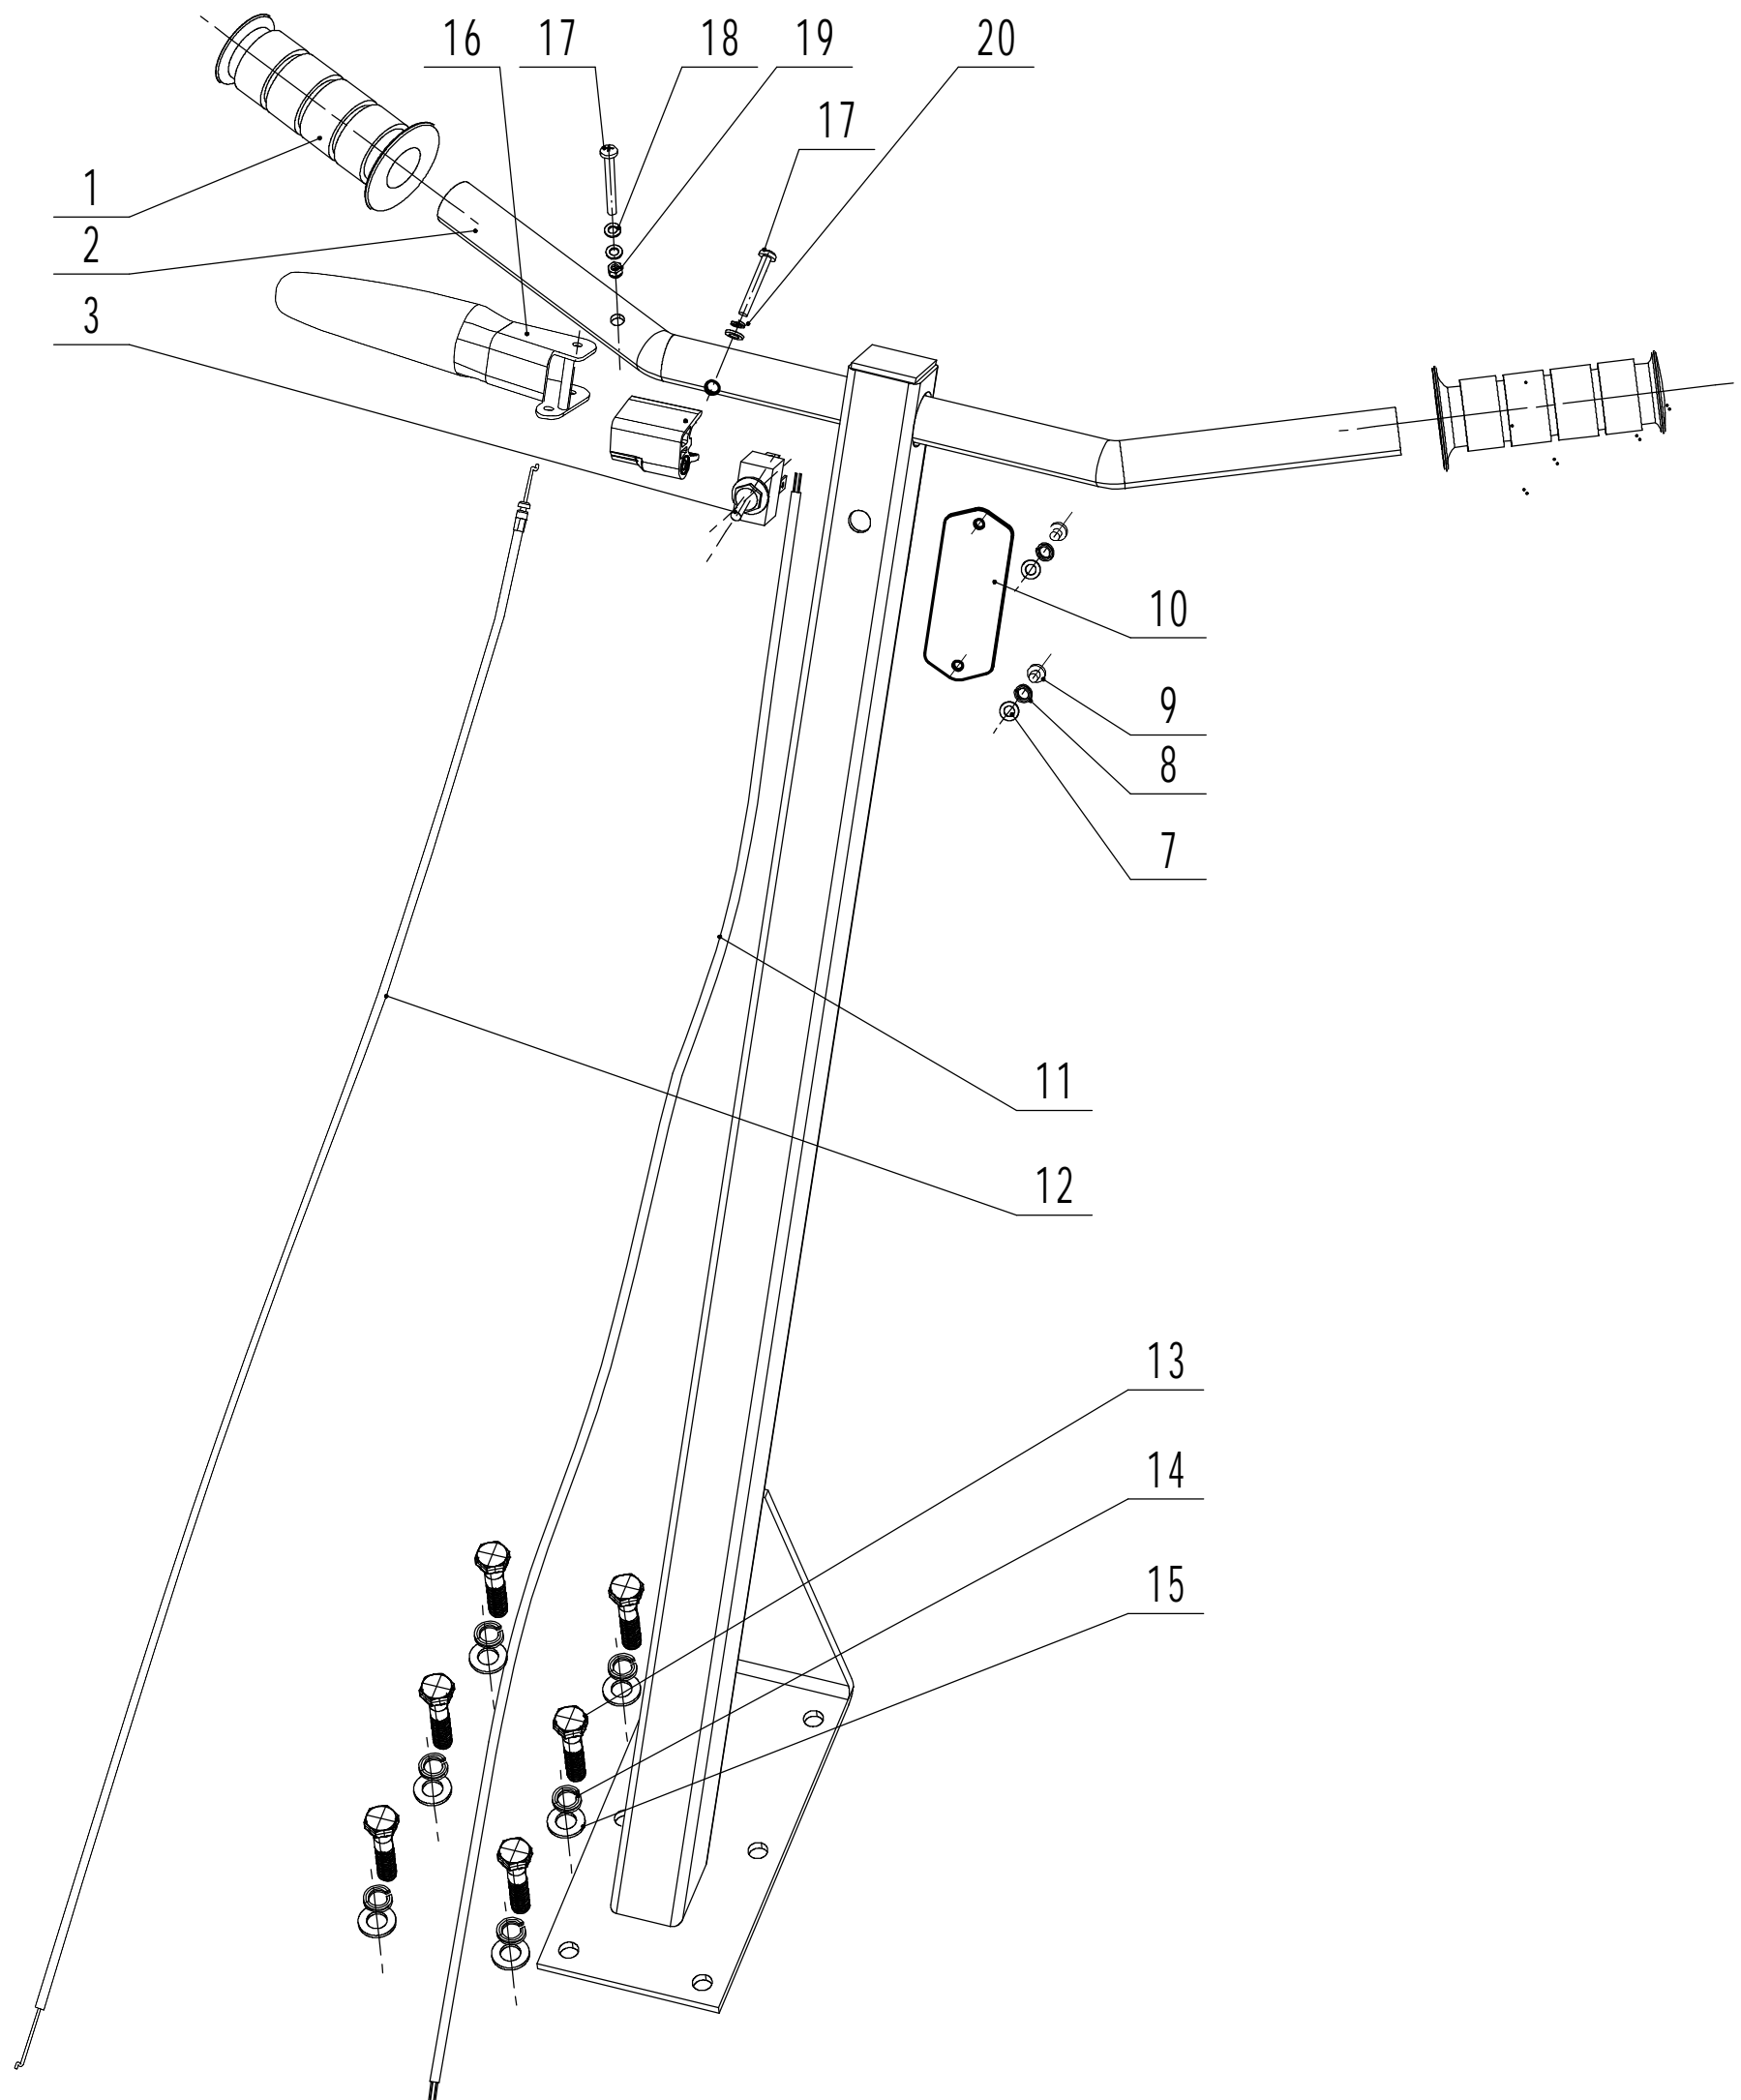

WBTR126H

7 Handle assembly

Part 7 - Grasscatcher Spare parts		
No.	ID Zboží	Název
1	45A0323010	Grip
2	KG12030440	Handle
3	KG12030450	Switch
7	0301005000	Washer
8	0401005000	Spring washer
9	0104005010	Screw
10	KG12030500	Switch Shield
11	KG12030490	Switch Wire
12	KG12030480	Throttle Cable
13	0101010030	Hex Bolt
14	0401010000	Spring Washer
15	0301010000	Washer
16	KG12030941/22	Throttle lever
17	0104006040	Screw
18	0301006000	Washer
19	0202006000	Nut
20	0401006000