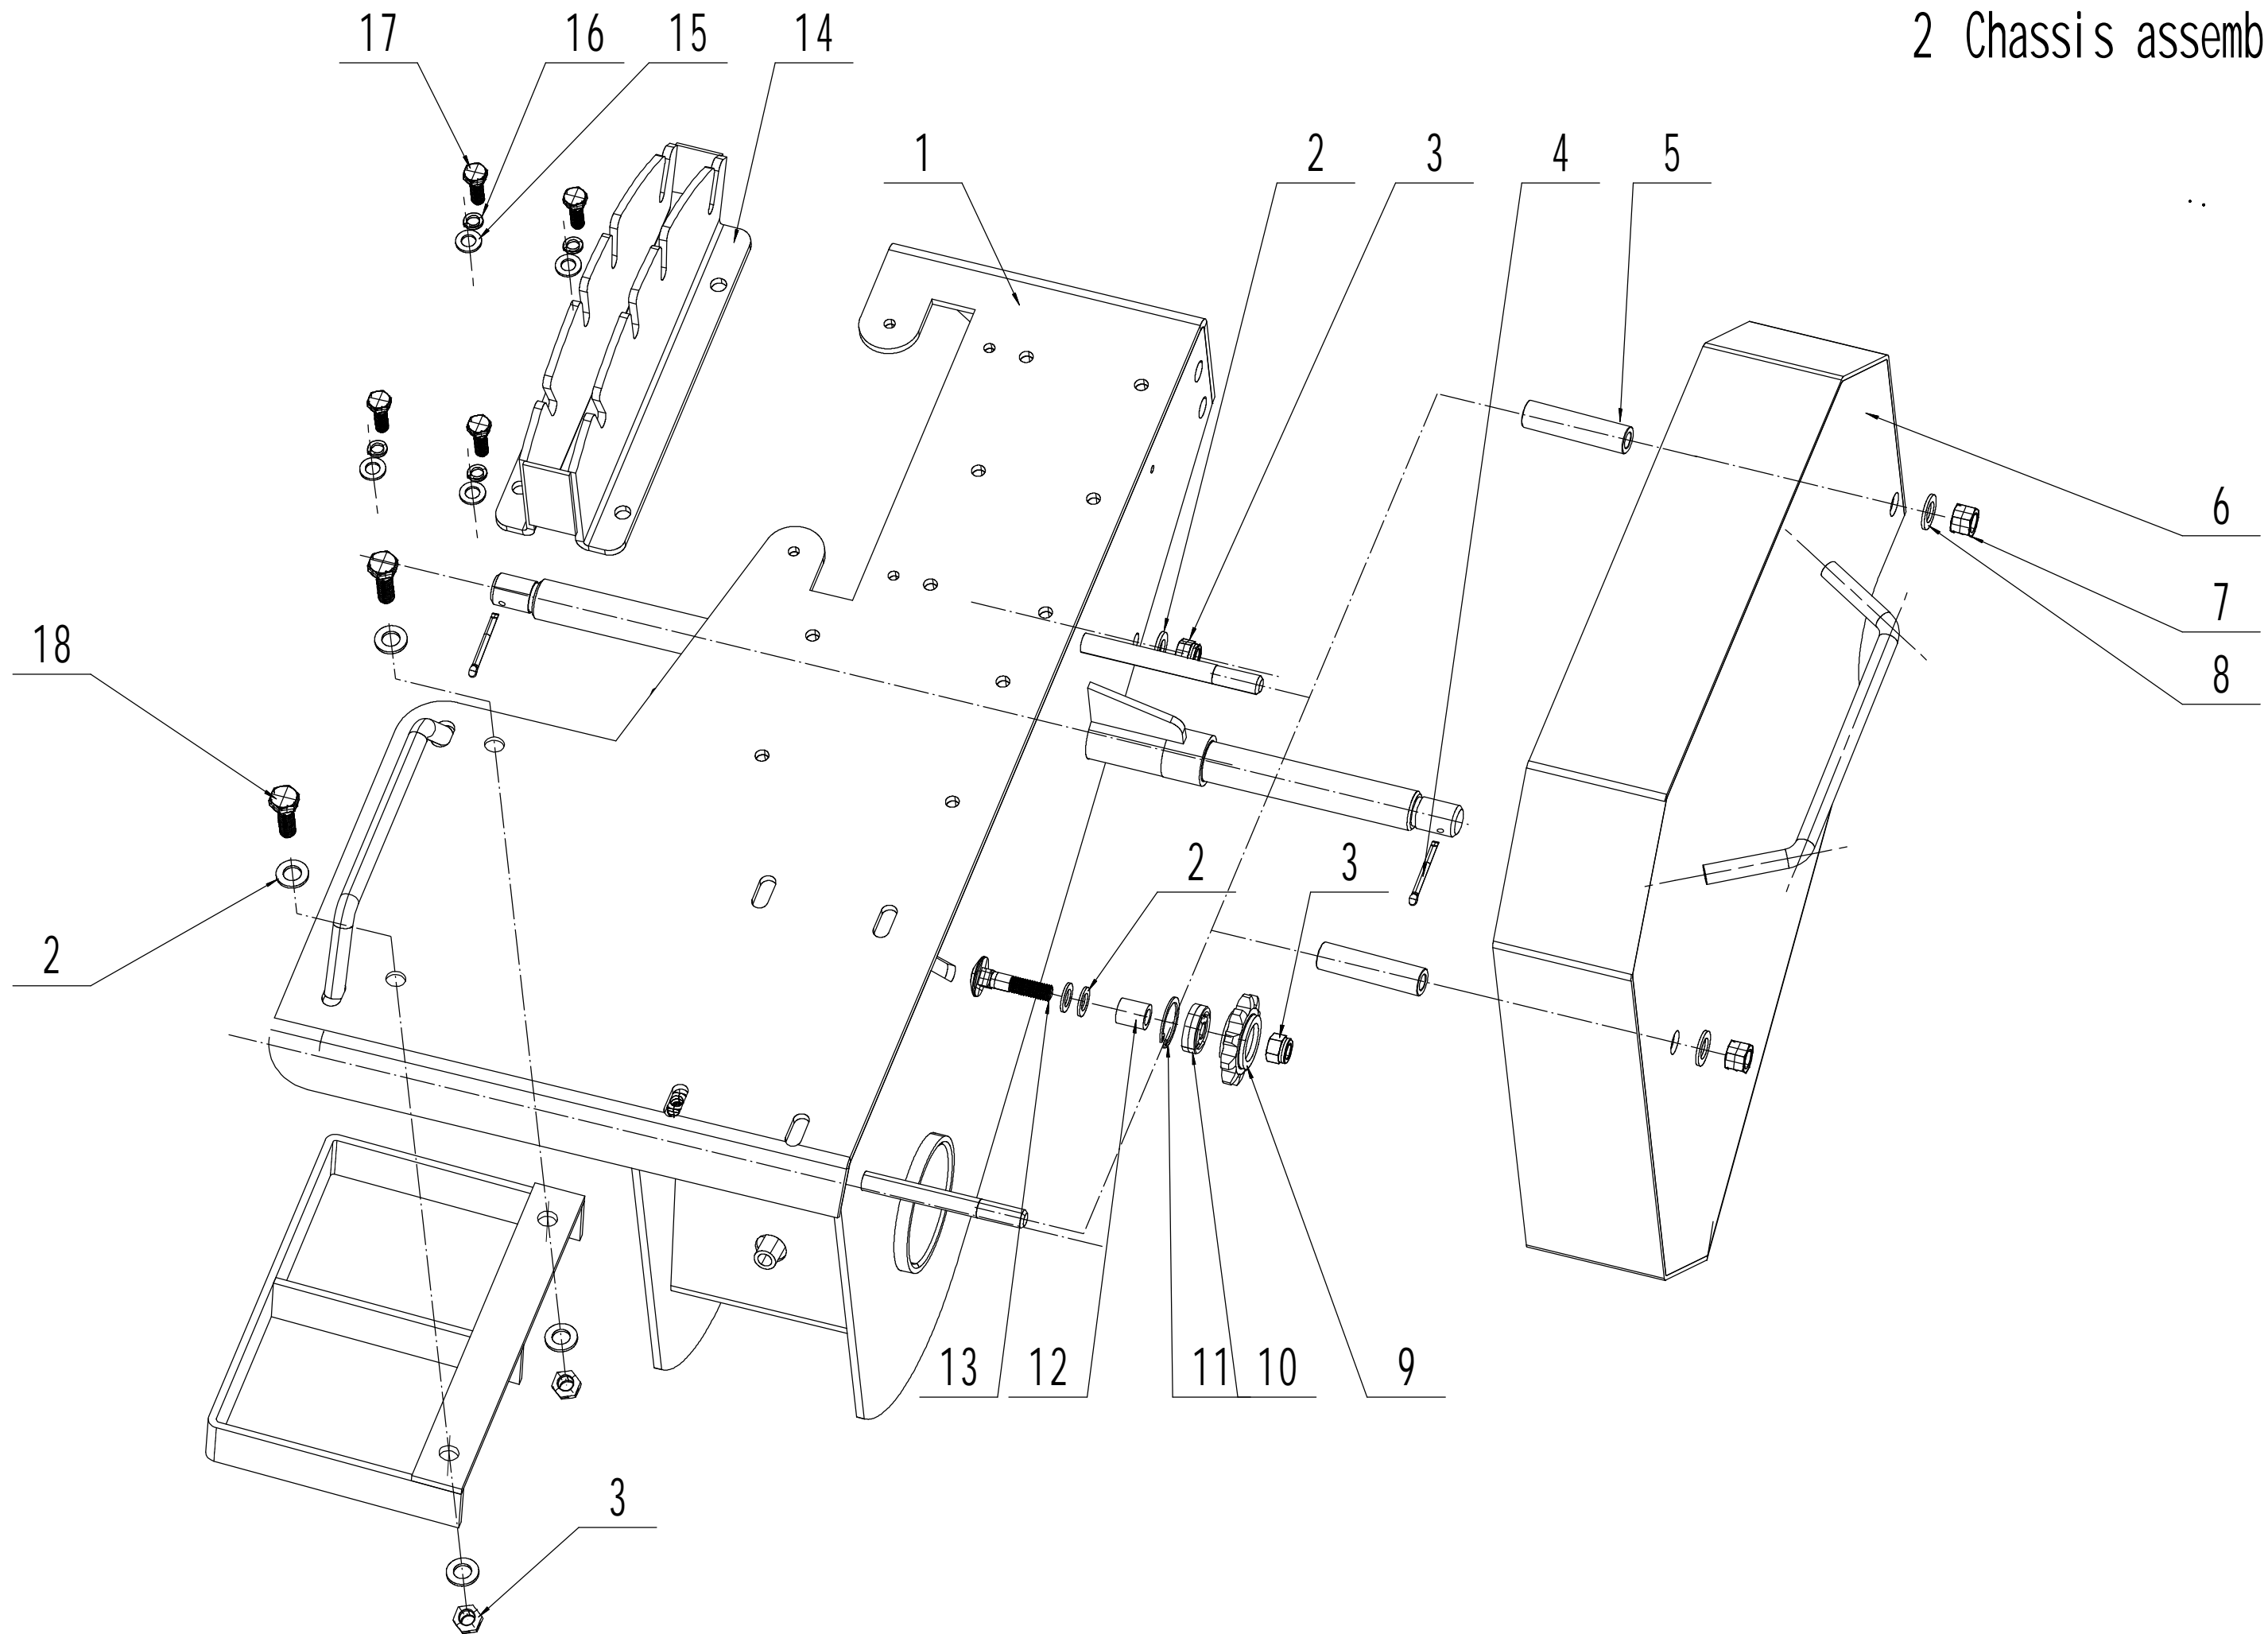

WBTR126H
1 Engine Part

Part 1- Grasscatcher Spare parts		
No.	ID Zboží	Název
1		
2	KG12030070	Exhaust pipe
3	0202008000	Nut - M8
4	0401008000	Spring washer - 8
5	0301008000	Washer - 8
6	0107008045	Bolt - M8x45
7	KG12030010	Clutch
8	0302008000	Washer - 8
9	0101008040	Bolt - M8x40
10	1101005038	Key
11	KG12030750/22	Safety Cover
12	0106005013	Screw - ST4.8x13
13	4SH3101010	Active Nut
14	KG12030940/02	Partition
15	KG12030025/49	Inner safety guard
16	0102006025	Bolt - M6x25
17	0102008016	Bolt - M8x16
18	KG12030737	Pull spring

WBTR126H

2 Chassis assembly

Part 2- Grasscatcher Spare parts		
No.	ID Zboží	Název
1	KG12030090	Chassis
2	0301010000	Washer - 10
3	0202010000	Nut - M10
4	0501004036	Cotter Pin
5	KG12030590/04	Spacer
6	KG12030020/49	Shield
7	0201012000	Hex Nut - M12
8	0301010000	Washer - 10
9	KG12030120	Tensional Sprocket Wheel
10	6200	Bearing
11	0901030000	Check Ring
12	KG12030130/04	Spacer
13	0107008045	Bolt - M10x50
14	KG12030510	Graduator
15	0301008000	Washer
16	0401008000	Spring Washer
17	0101008025	Bolt - M8x25
18	0101010025	Bolt - M10x25

WBTR126H

3 Pulley assembly

Part 3- Grasscatcher Spare parts		
No.	ID Zboží	Název
1	0101008025	Hex Bolt - M8x25
2	0401008000	Spring Washer
3	0302008000	Big Washer
4	KG12030040	Big Pulley
5	KG12030050	Little sprocket
6	0105006008	Screw - M6x8
7	KG12030600	Spacer
8	0301010000	Washer
9	0401010000	Spring Washer
10	0101010045	Hex Bolt
11	UCP204	Spherical Surface Bearing Sets
12	1101006036	Key
13	KG12030080	Pulley Shaft
14	KG12030030	V Belt
15	KG12030840/49	Bearing shield

WBTR126H

4 Walking wheel assembly

Part 4- Grasscatcher Spare parts		
No.	ID Zboží	Název
1	10FS040601	Hub Cap
2	8520223011	Hub Nut
3	8520223010	Wheel Assembly
4	KG12030390	Bearing Sheath
5	0212020001	Hex Slot Nut
6	0301020000	Washer
7	30205	Bearing
8	1503205208	Seal Ring