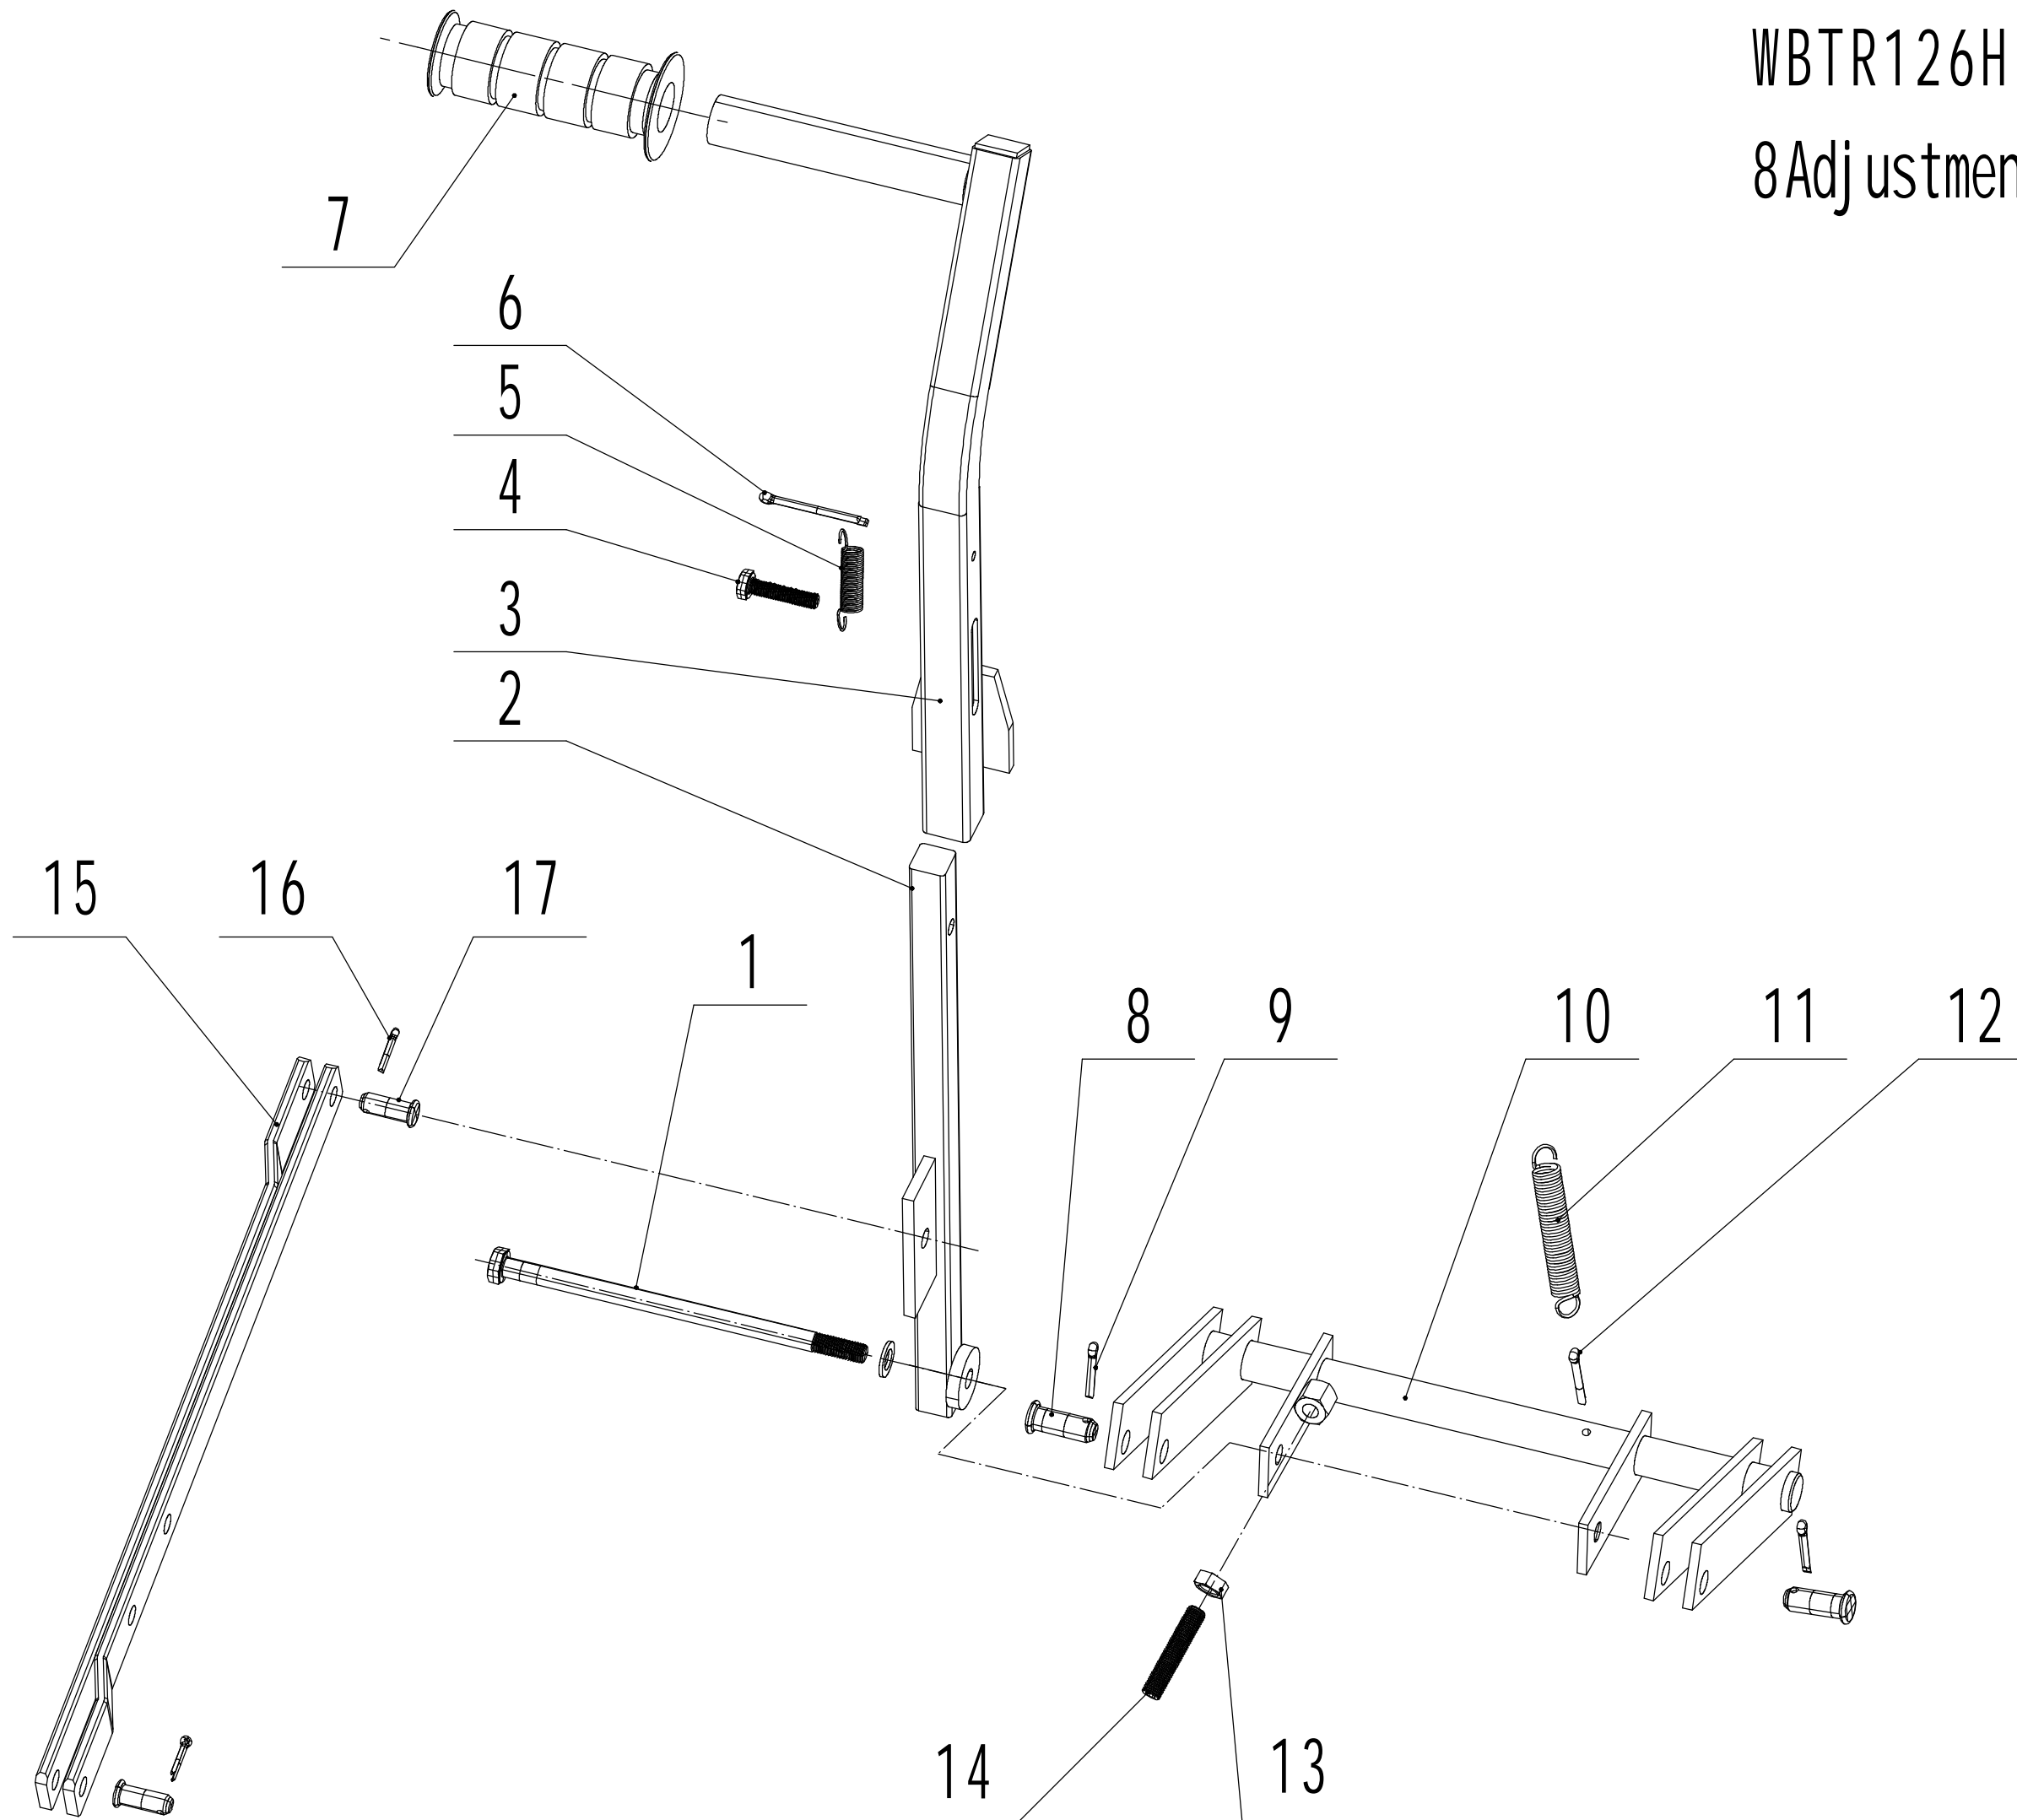

WBTR126H

4 Walking wheel assembly

Part 4- Grasscatcher Spare parts		
No.	ID Zboží	Název
1	10FS040601	Hub Cap
2	8520223011	Hub Nut
3	8520223010	Wheel Assembly
4	KG12030390	Bearing Sheath
5	0212020001	Hex Slot Nut
6	0301020000	Washer
7	30205	Bearing
8	1503205208	Seal Ring

WBTR126H

6 Big sprocket assembly

Part 6 - Grasscatcher Spare parts		
No.	ID Zboží	Název
1	0201016000	Hex Nut
2	0105016080	Inner Hex Lock Screw
3	KG12030250	Supporting arm
4	0202020000	Hex Lock Nut
5	KG12030281	Washer
6	0901047000	Check Ring
7	6304-2RS	Bearing
8	KG12030280	Big Sprocket Wheel 2
9	KG12030290	Chain
10	KG12030282/04	Hex Bolt
11	0202006000	Hex Lock Nut
12	0301006000	Washer
13	0101006020	Hex Bolt
14	KG12030300/04	Teeth Bracket 2
15	KG12030310/04	Teeth Bracket 1
16	KG12030320/04	Teeth Bracket 3
17	0401016000	Spring Washer
18	KG12030330/04	Teeth
19	KG12030340	Check Ring

WBTR126H

7 Handle assembly

Part 7 - Grasscatcher Spare parts		
No.	ID Zboží	Název
1	45A0323010	Grip
2	KG12030440	Handle
3	KG12030450	Switch
7	0301005000	Washer
8	0401005000	Spring washer
9	0104005010	Screw
10	KG12030500	Switch Shield
11	KG12030490	Switch Wire
12	KG12030480	Throttle Cable
13	0101010030	Hex Bolt
14	0401010000	Spring Washer
15	0301010000	Washer
16	KG12030941/22	Throttle lever
17	0104006040	Screw
18	0301006000	Washer
19	0202006000	Nut
20	0401006000	

WBTR126H

8Adjustment Lever assembly

Part 8 - Grasscatcher Spare parts		
No.	ID Zboží	Název
1	0101010190	Bolt - M10x190
2	KG12030400	Adjusting Rod
3	KG12030410	Adjusting Lever
4	0101008035	Bolt - M8x35
5	KG12030420	Spring
6	0501004045	Cotter Pin
7	45A0323010	Grip
8	0801012030	Shaft Pin
9	0501004020	Cotter Pin
10	KG12030520	Pawl
11	KG12030530	Spring 2
12	0501004036	Cotter Pin
13	0201010000	Nut - M10
14	0105010050	Screw - 10x50
15	KG12030540	Linkage
16	0501003016	Cotter Pin
17	0801010026	Shaft Pin