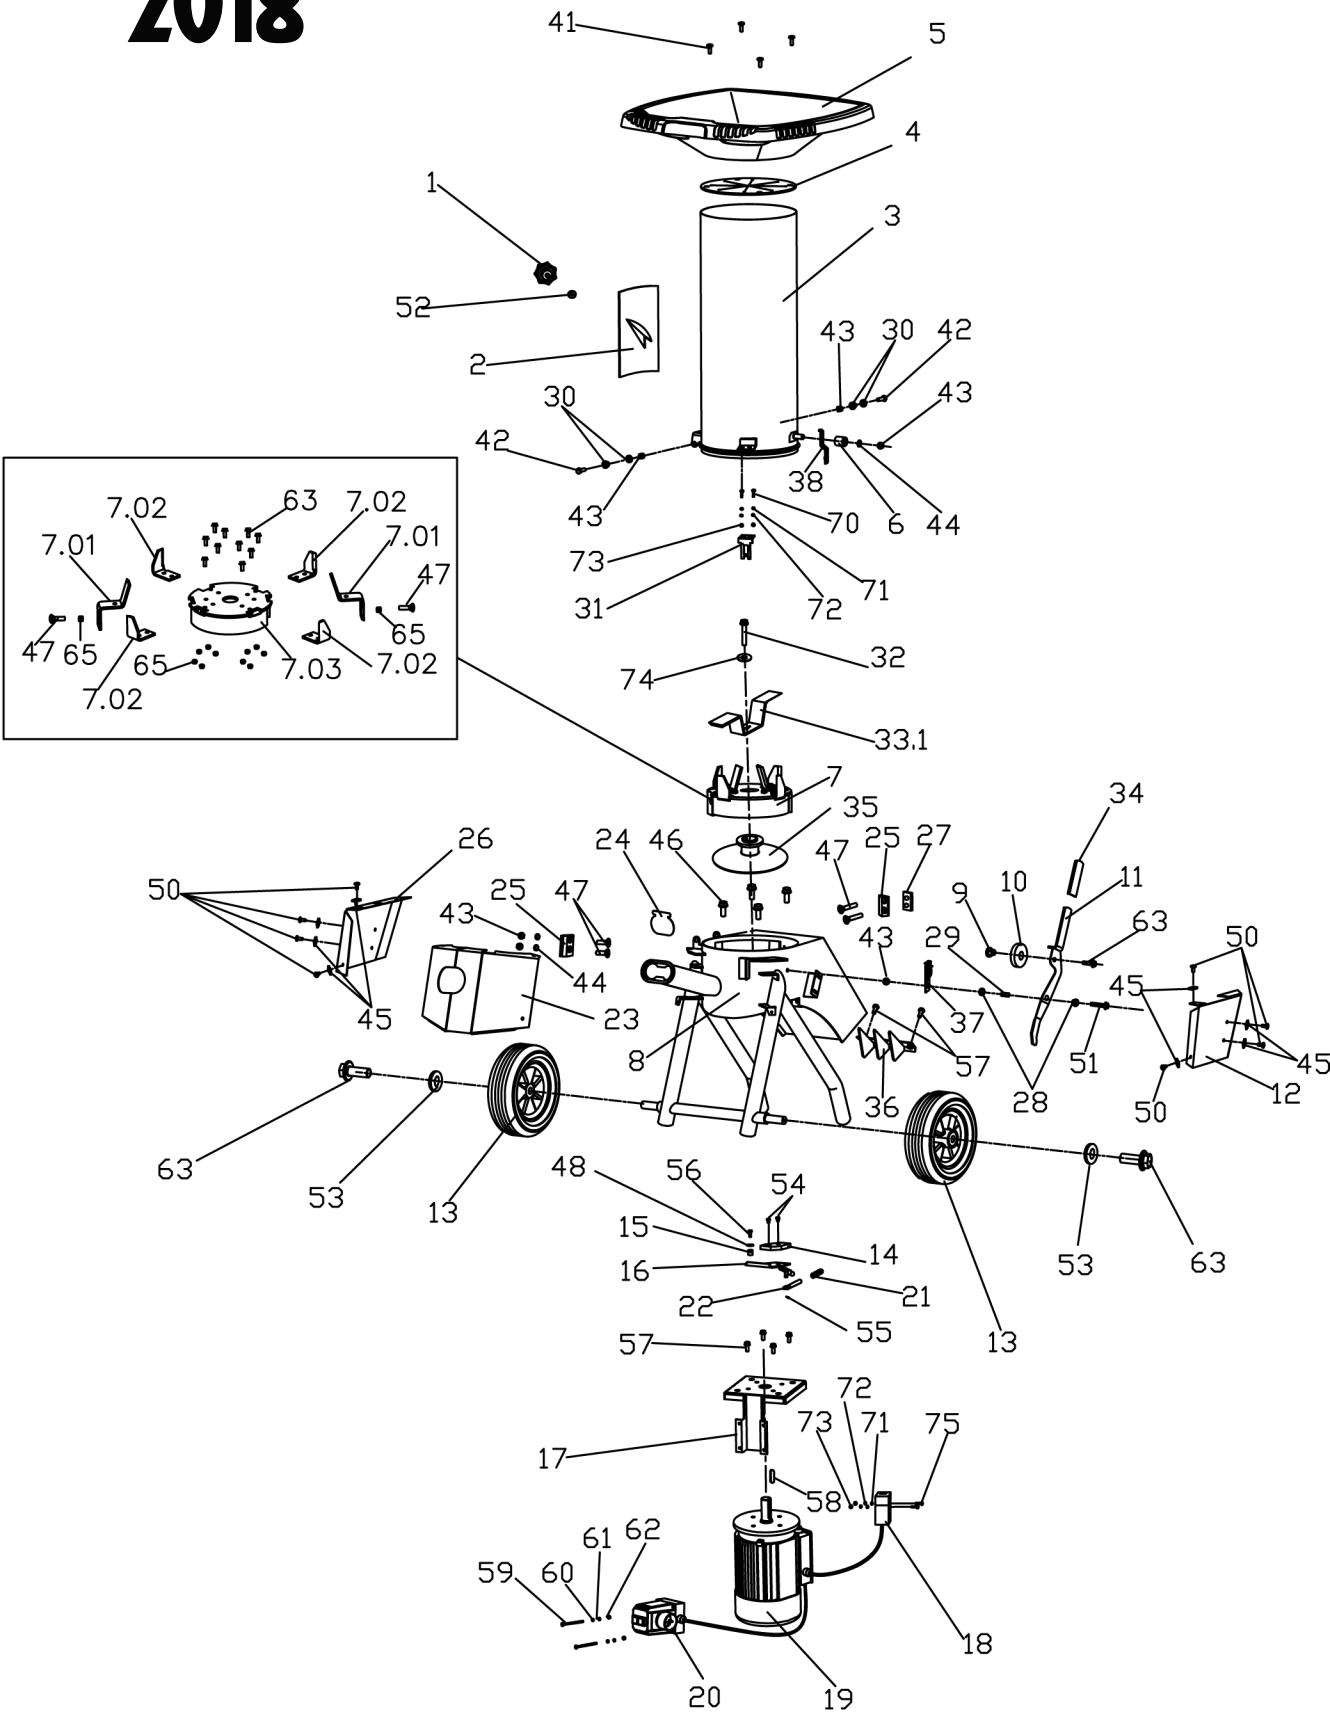

# WB SH4003 E

## 2018

Order	Part number	Name_English	Quantity
1	4SH0501050	knob	1
2	4SH0504010/21	active door	1
3	4SH0503010/21	feed intake tube	1
4	4SH0502010	deflector	1
5	4SH0500010	filling hopper	1
6	4SH0501060	nylon bush	1
7	4SH0400010	shredding disc assembly	1
7,01	4SH0402010/04	shredding blade	2
7,02	4SH0403010/04	chipping blade	4
7,03	4SH0401010/22	shredding disc weldment	1
8	4SH0100010/21	shredding chamber weldment	1
9	4SH1303010/02	shaft	1
10	4SH1302010	nylon wheel	1
11	4SH1304010/22	locking handle weldment	1
12	4SH1201010	right shield	1
13	4SH0800010	wheel	2
14	4SH0902010	brake block	1
15	4SH1001010	bush	1
16	4SH0901010/02	brake arm weldment	1
17	4SH1900010/22	connecting flange	1
18	4SH3201010	switch	1
19	YY80L2400	electric motor	1
20	4SH2400010	switch	1
21	4SH1101010	spring	1
22	4SH1700010/02	central rod	1
23	4SH0700010/21	front shield	1
24	4SH2200010	deflector	1
25	4SH0300010/04	anvil	2
26	4SH1600010/21	left shield	1
27	4SH2300010/02	anvil spacer	1
28	4SH1500010	nylon bush	2
29	4SH1400010	spacer	1
30	4SH2100010/02	spacer	4
31	4SH3301010	switch key	1
32	4SH3001010	central bolt	1
33,1	4SH0600011	shredding blade 2	1
34	4SH1301010	grip	1
35	4SH0200010/06	brake disc weldment	1
36	4SH2600010	safety deflector	2
37	4SH2000010	Spring hook	1
38	4SH0508010	Safety tongue	1
41	0112006016	inner hex screw	4
42	0102008025	hex flange bolt	2
43	0202008000	lock nut	6
44	0301008000	flat washer	3