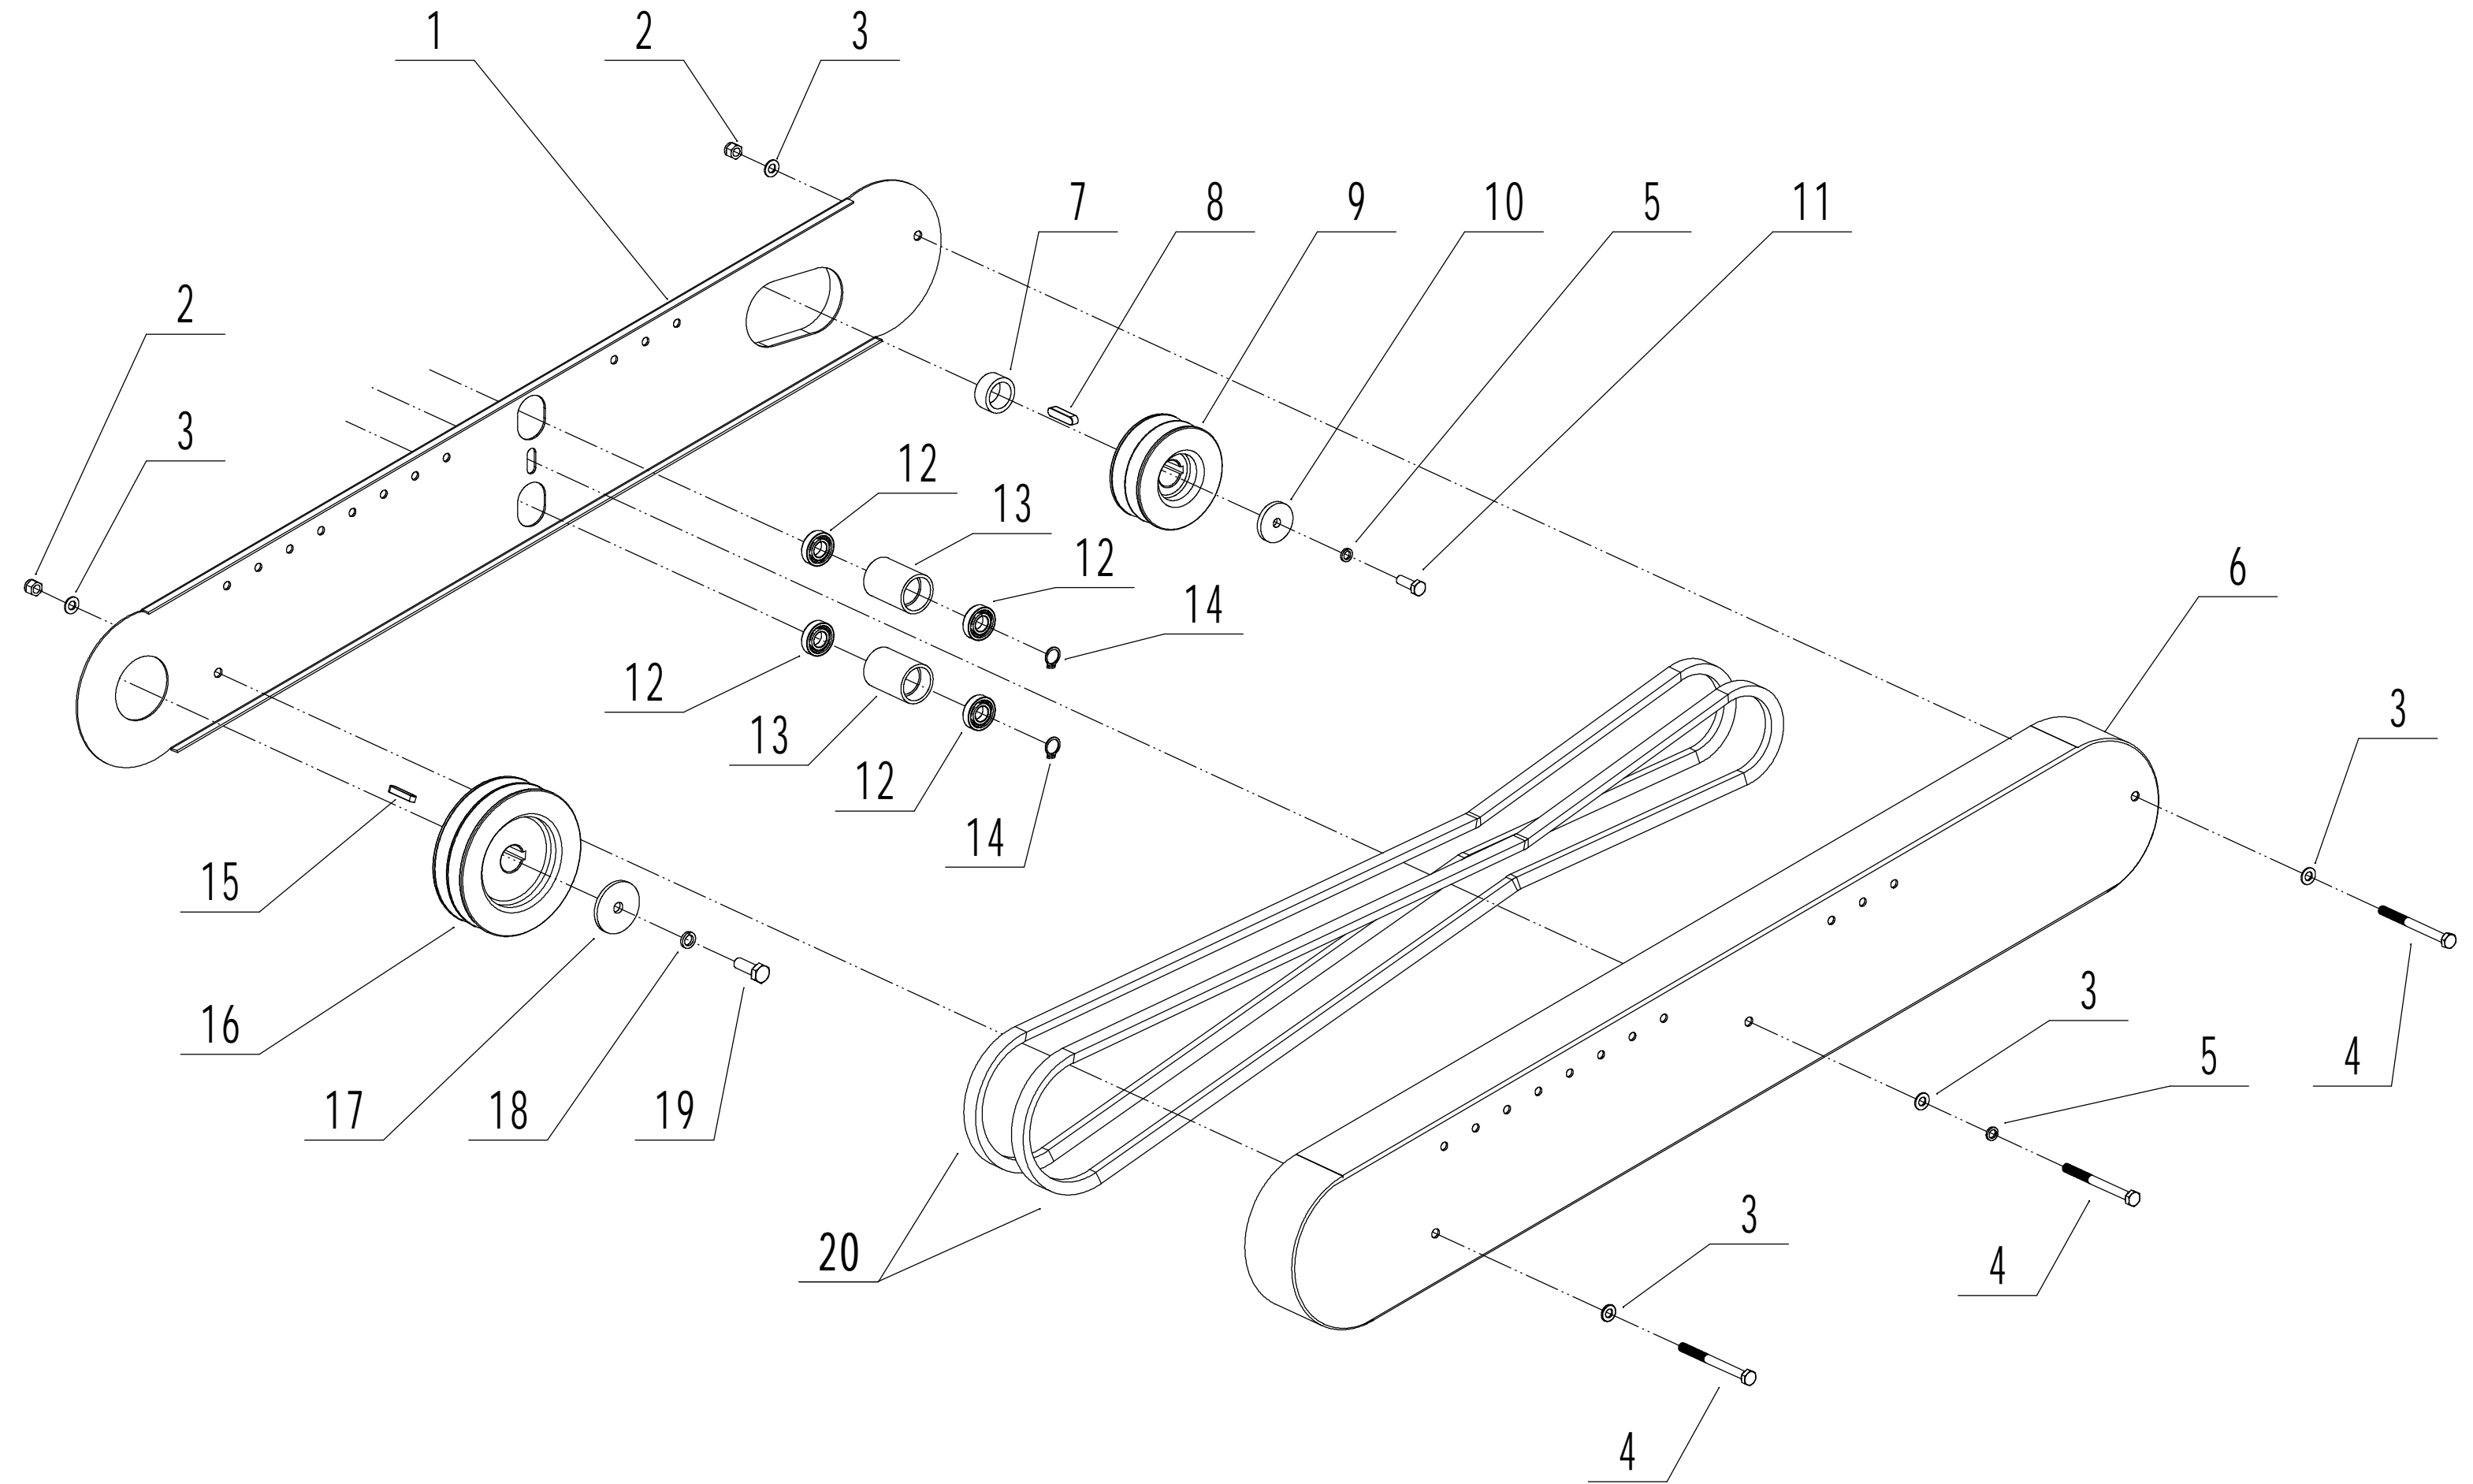

4 Drive device

Part 4- Grasscatcher Spare parts		
No.	ID Zboží	Název
1	DSZ0000140G	Inside cover
2	0202008000	Nut - M8
3	0301008000	washer - 8
4	0101008095	Bolt - M8x95
5	0401008000	Spring washer - 8
6	DSZ0000240G	Outside cover
7	DSZ0000160	Partition
8	1101007035	Key
9	DSZ0000170G	Engine pulley
10	DSZ0000150	Washer
11	0101008025	Bolt - M8x25
12	6002-2RZ	Bearing
13	DSZ0000230	Limit roller
14	1001015000	check ring - 15
15	1101008036	Key
16	DSZ0000190G	Blade disc pulley
17	DSZ0000560	Washer
18	0401010000	spring washer - 10
19	0101010030	Bolt - M10x30
20	DSZ0000570G	Belt - V15x1955