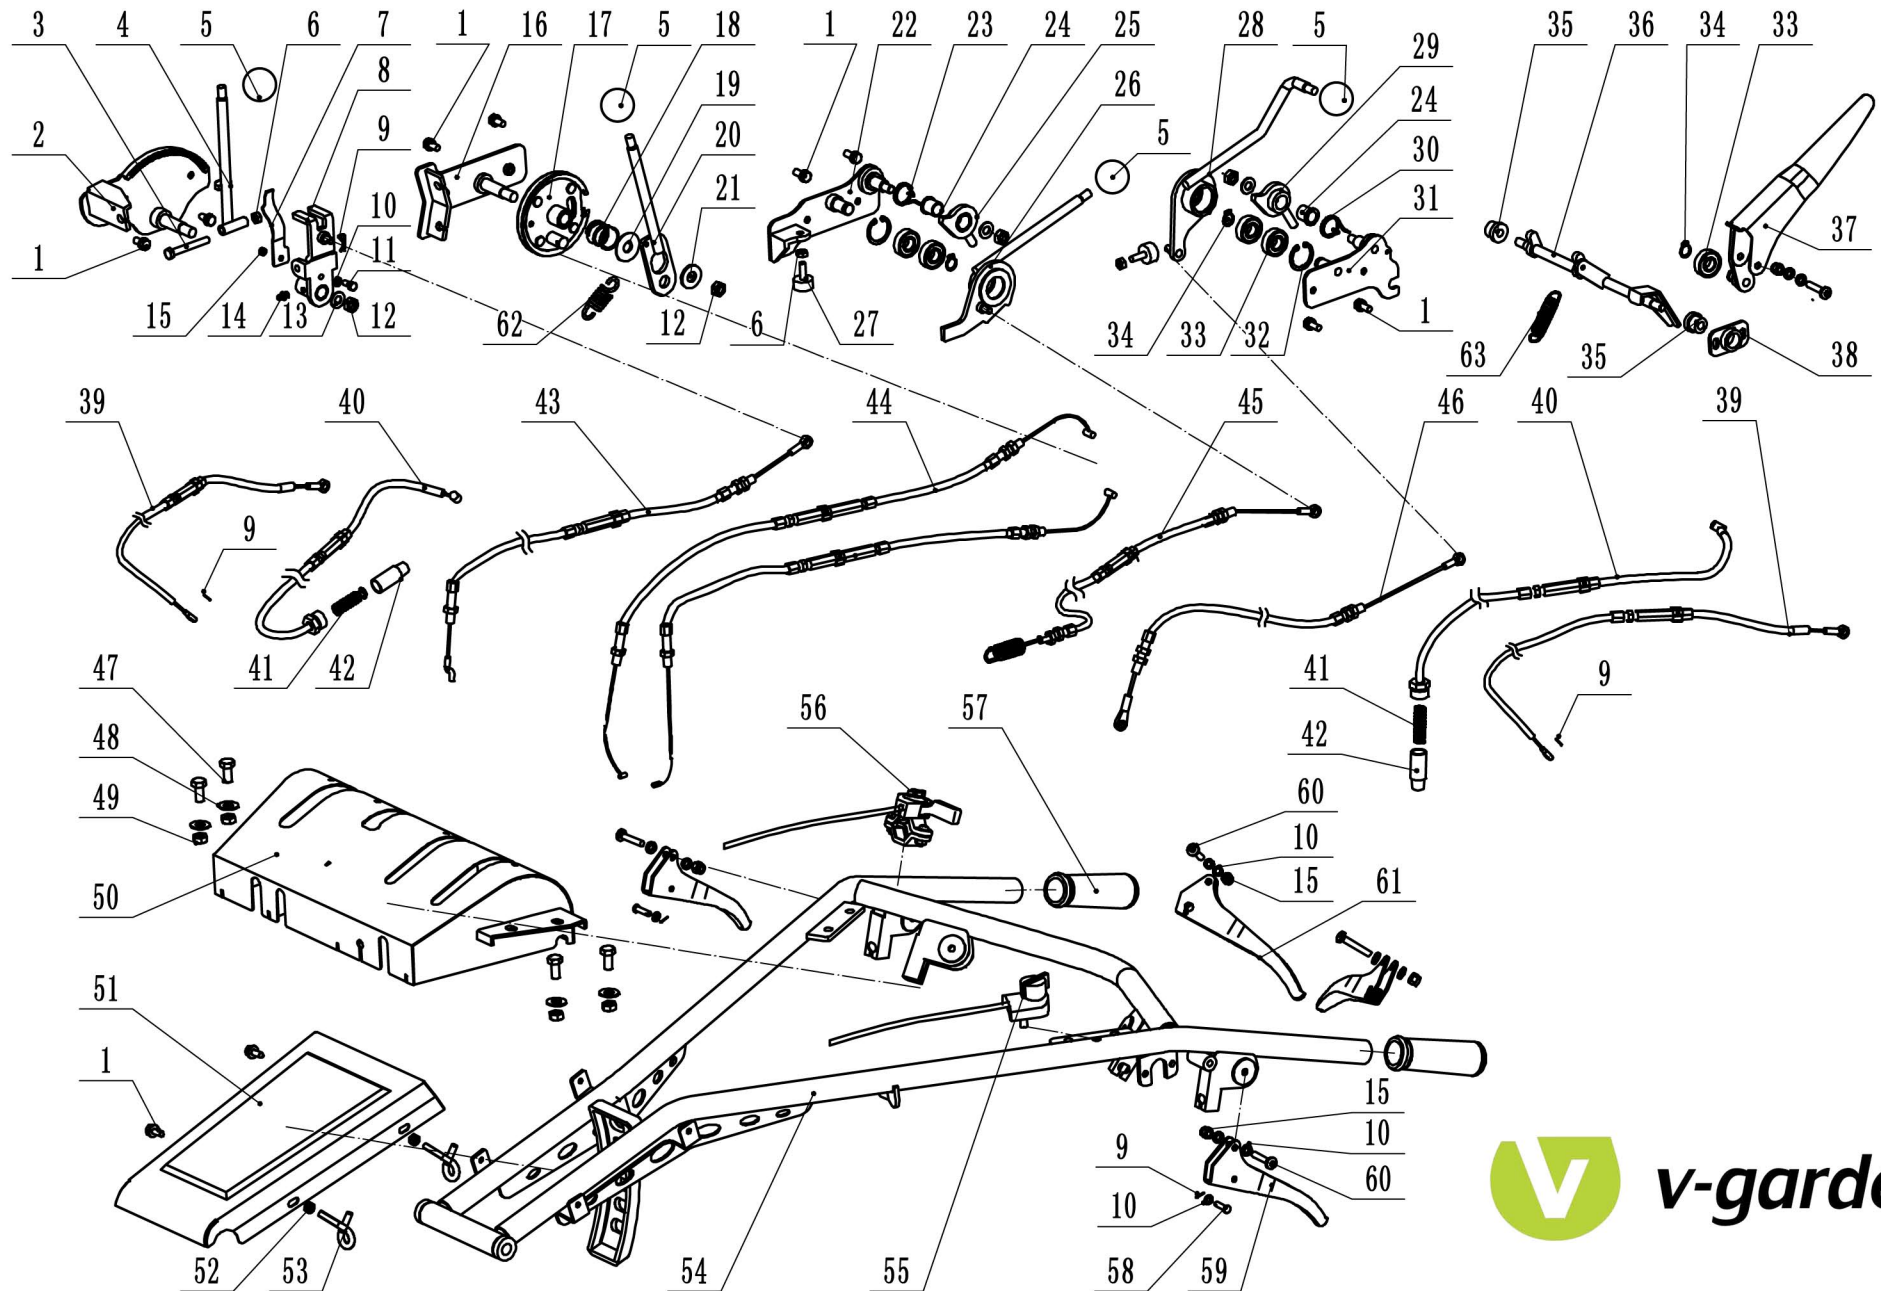

Model: WBG6813  
Service code: WBG6813W230517  
Handle and controls

**WEIBANG**<sup>®</sup>  
GARDEN MACHINES

**Weibang WB GT6813**

r.v. 2023

<b>Part 1 Handle and controls</b>		
<b>No.</b>	<b>ID Zboží</b>	<b>Název</b>
1	0102006012	Bolt - M6*12
2	GT68WA03000/01	Speed regulating handle base
3	0101006055	Bolt - M6*55
4	GT68WA04000/01	Speed regulating handle
5	2101008030	Handle ball - M8
6	0202006000	Lock nut - M6
7	5380314010/04	Armature spring
8	GT68WA05000/22	Sleeve, Speed regulating handle
9	0501002016	Split pin - $\phi 2 \times 16$
10	0301005000	Flat washer - $\phi 5$
11	0101005016	Bolt - M5*16
12	0202010000	Lock nut - M10
13	0301010000	Flat washer - M10
14	2501006000	Straight-through pressure filling cup
15	0202005000	Lock nut - M5
16	GT68WA06000/22	Base, shift handle
17	GT68WA07000/22	Gearshift turntable
18	GT68WA08000/02	Spring, shift handle
19	GT68WA24000/22	Spring washer
20	GT68WA25000/01	Shift handle
21	0302010000	Big flat washer - $\phi 10$
22	GT68WA26000/01	Walking clutch handle base
23	GT68WA27000/02	Walking clutch spring
24	GT68WA28000	Nylon sleeve, locking block
25	GT68WA29000/01	Walking clutch lock block
26	GT68WA30000/01	Walking clutch handle
27	GT68WA31000	VE shock absorber
28	GT68WA32000/01	Blade clutch handle
29	GT68WA33000/01	Blade clutch lock block
30	GT68WA34000/02	Blade clutch spring
31	GT68WA35000/01	Blade clutch handle base
32	0901028000	Circlip - $\phi 28$
33	6001-2RS	Bearing
34	1001012000	Circlip - $\phi 12$
35	GT68WA36000	Nylon sleeve, link rod
36	GT68WA37000/01	Link rod
37	GT68WA38000/49	OPC handle
38	GT68WA39000/01	Fixing base, link rod
39	GT68WA13000	Drive wheel clutch cable
40	GT68WA12000	Height regulating cable
41	BC45TD21000/02	Spring
42	BC45TD22000/02	Cable core
43	GT68WA15000	Speed regulating cable
44	GT68WA16000	Shift cable
45	GT68WA23000	Walking clutch cable
46	GT68WA17000	Swing blade clutch cable
47	0102008020	Bolt - M8*20
48	0301008000	Flat washer - $\phi 8$