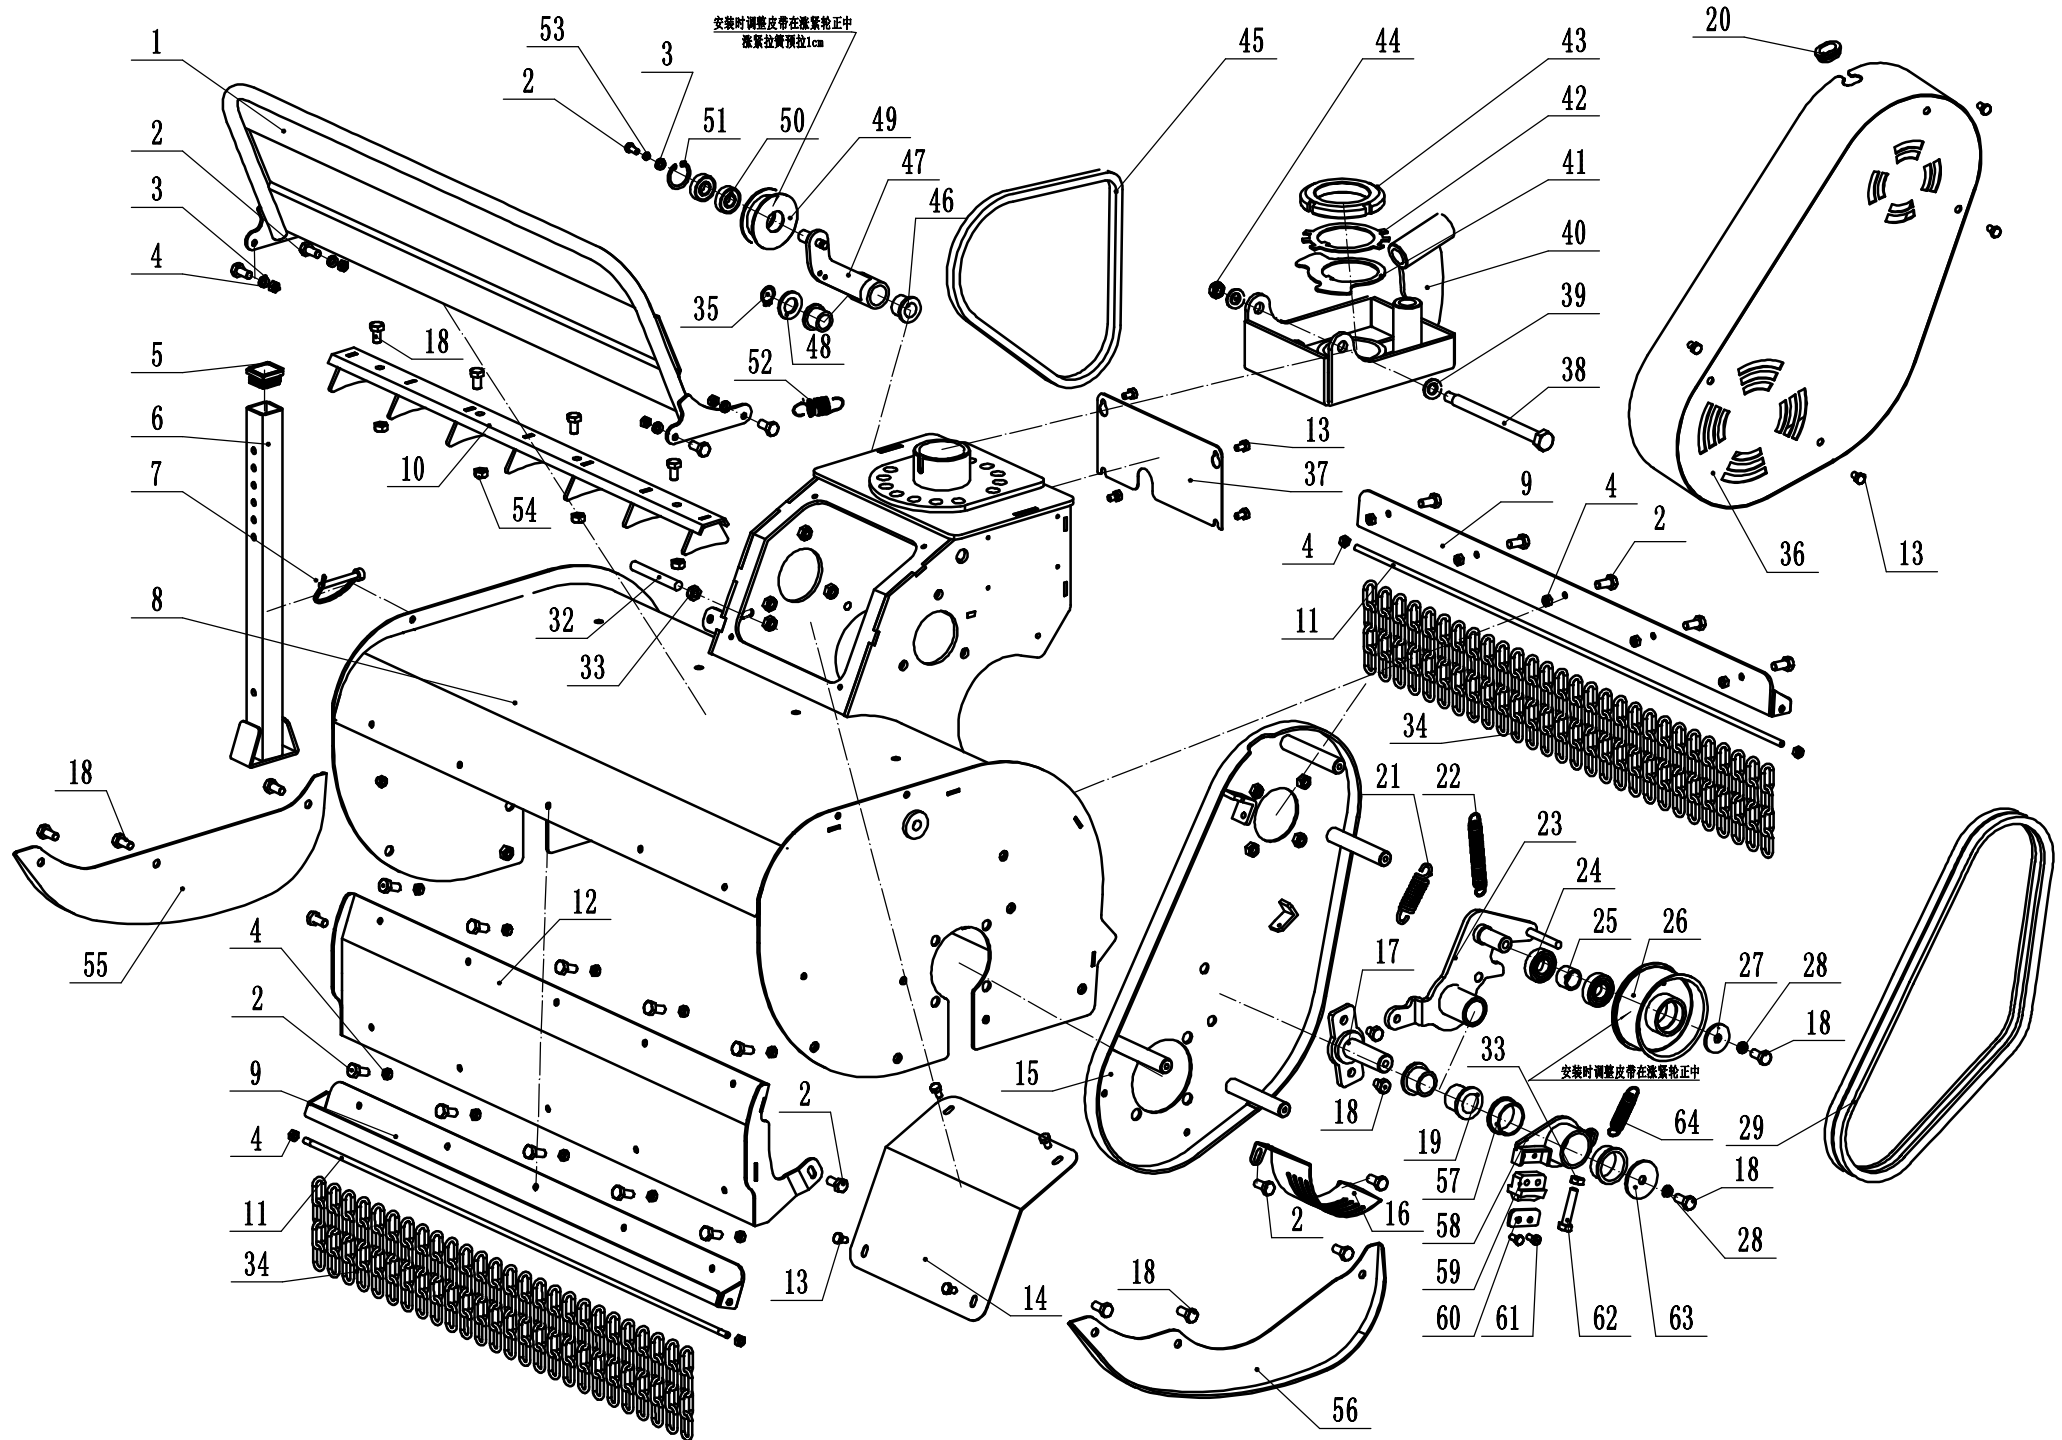

Model:WBG6813

Service code: WBG6813W230517

Main body

Part 2 Main body		
No.	ID Zboží	Název
1	GT68WB01000/49	Protective plate
2	0102006018	Bolt - M6*18
3	0301006000	Flat washer - ϕ6
4	0202006000	Lock nut - M6
5	1601030030	Square tube plug - 30*30
6	GT68WB02000/40	Support rod
7	260106P3050	Pin - ϕ6.3*50
8	GT68WB25000/49	Chassis
9	GT68WB04000	Front chain mounting plate
10	GT68WB26000/01	Fixed knife
11	GT68WB05000/49	Front chain bolt
12	GT68WB27000/49	Front chain extension plate
13	0102006012	Bolt - M6*12
14	GT68WB07000/49	Front cover
15	GT68WB08000/49	Base plate of blade roll shield
16	GT68WB09000/49	Belt removal plate
17	GT68WB10000/22	Fixed plate for tensioner
18	0101008020	Bolt- M8*20
19	51A0313010	Nylon bush for rear wheel
20	5360122010C	Rubber retainer - ϕ12*7
21	GT68WB11000/02	Tensioner spring, blade roll
22	KG12030530	Spring 2
23	GT68WB12000/40	Tensioner arm
24	6203-2RS	Bearing
25	GT68WB13000/22	Tensioner bush
26	GT68WB14000/01	Tensioner
27	GT68WB15000	Pulley gasket
28	0401008000	Spring washer - ϕ8
29	HA1020	Blade roll belt
32	GT68WB16000/02	Belt limit adjusting rod
33	0201008000	Nut - M8
34	GT68WB28000	Rear chain
35	1001016000	Circlip - ϕ16
36	GT68WB19000/49	Belt cover
37	GT68WB20000/49	Rear cover
38	BC45TD12000/02	Step bolt
39	0301012000	Flat washer - ϕ12
40	GT68WB21000/49	Rotating seat
41	GT68WB29000/01	Rotation limit plate
42	0304060000	Limit washer - ϕ60
43	0219060000	Round nut - M60
44	0202010000	Lock nut - M10
45	4LXA782	Transmission belt
46	GM56A060000080	Sliding bearing
47	GT68WB23000/22	Walking tensioner arm
48	0302016000	Big flat washer - ϕ16
49	GT68WB24000	Walking tensioner
50	6001-2RS	Bearing