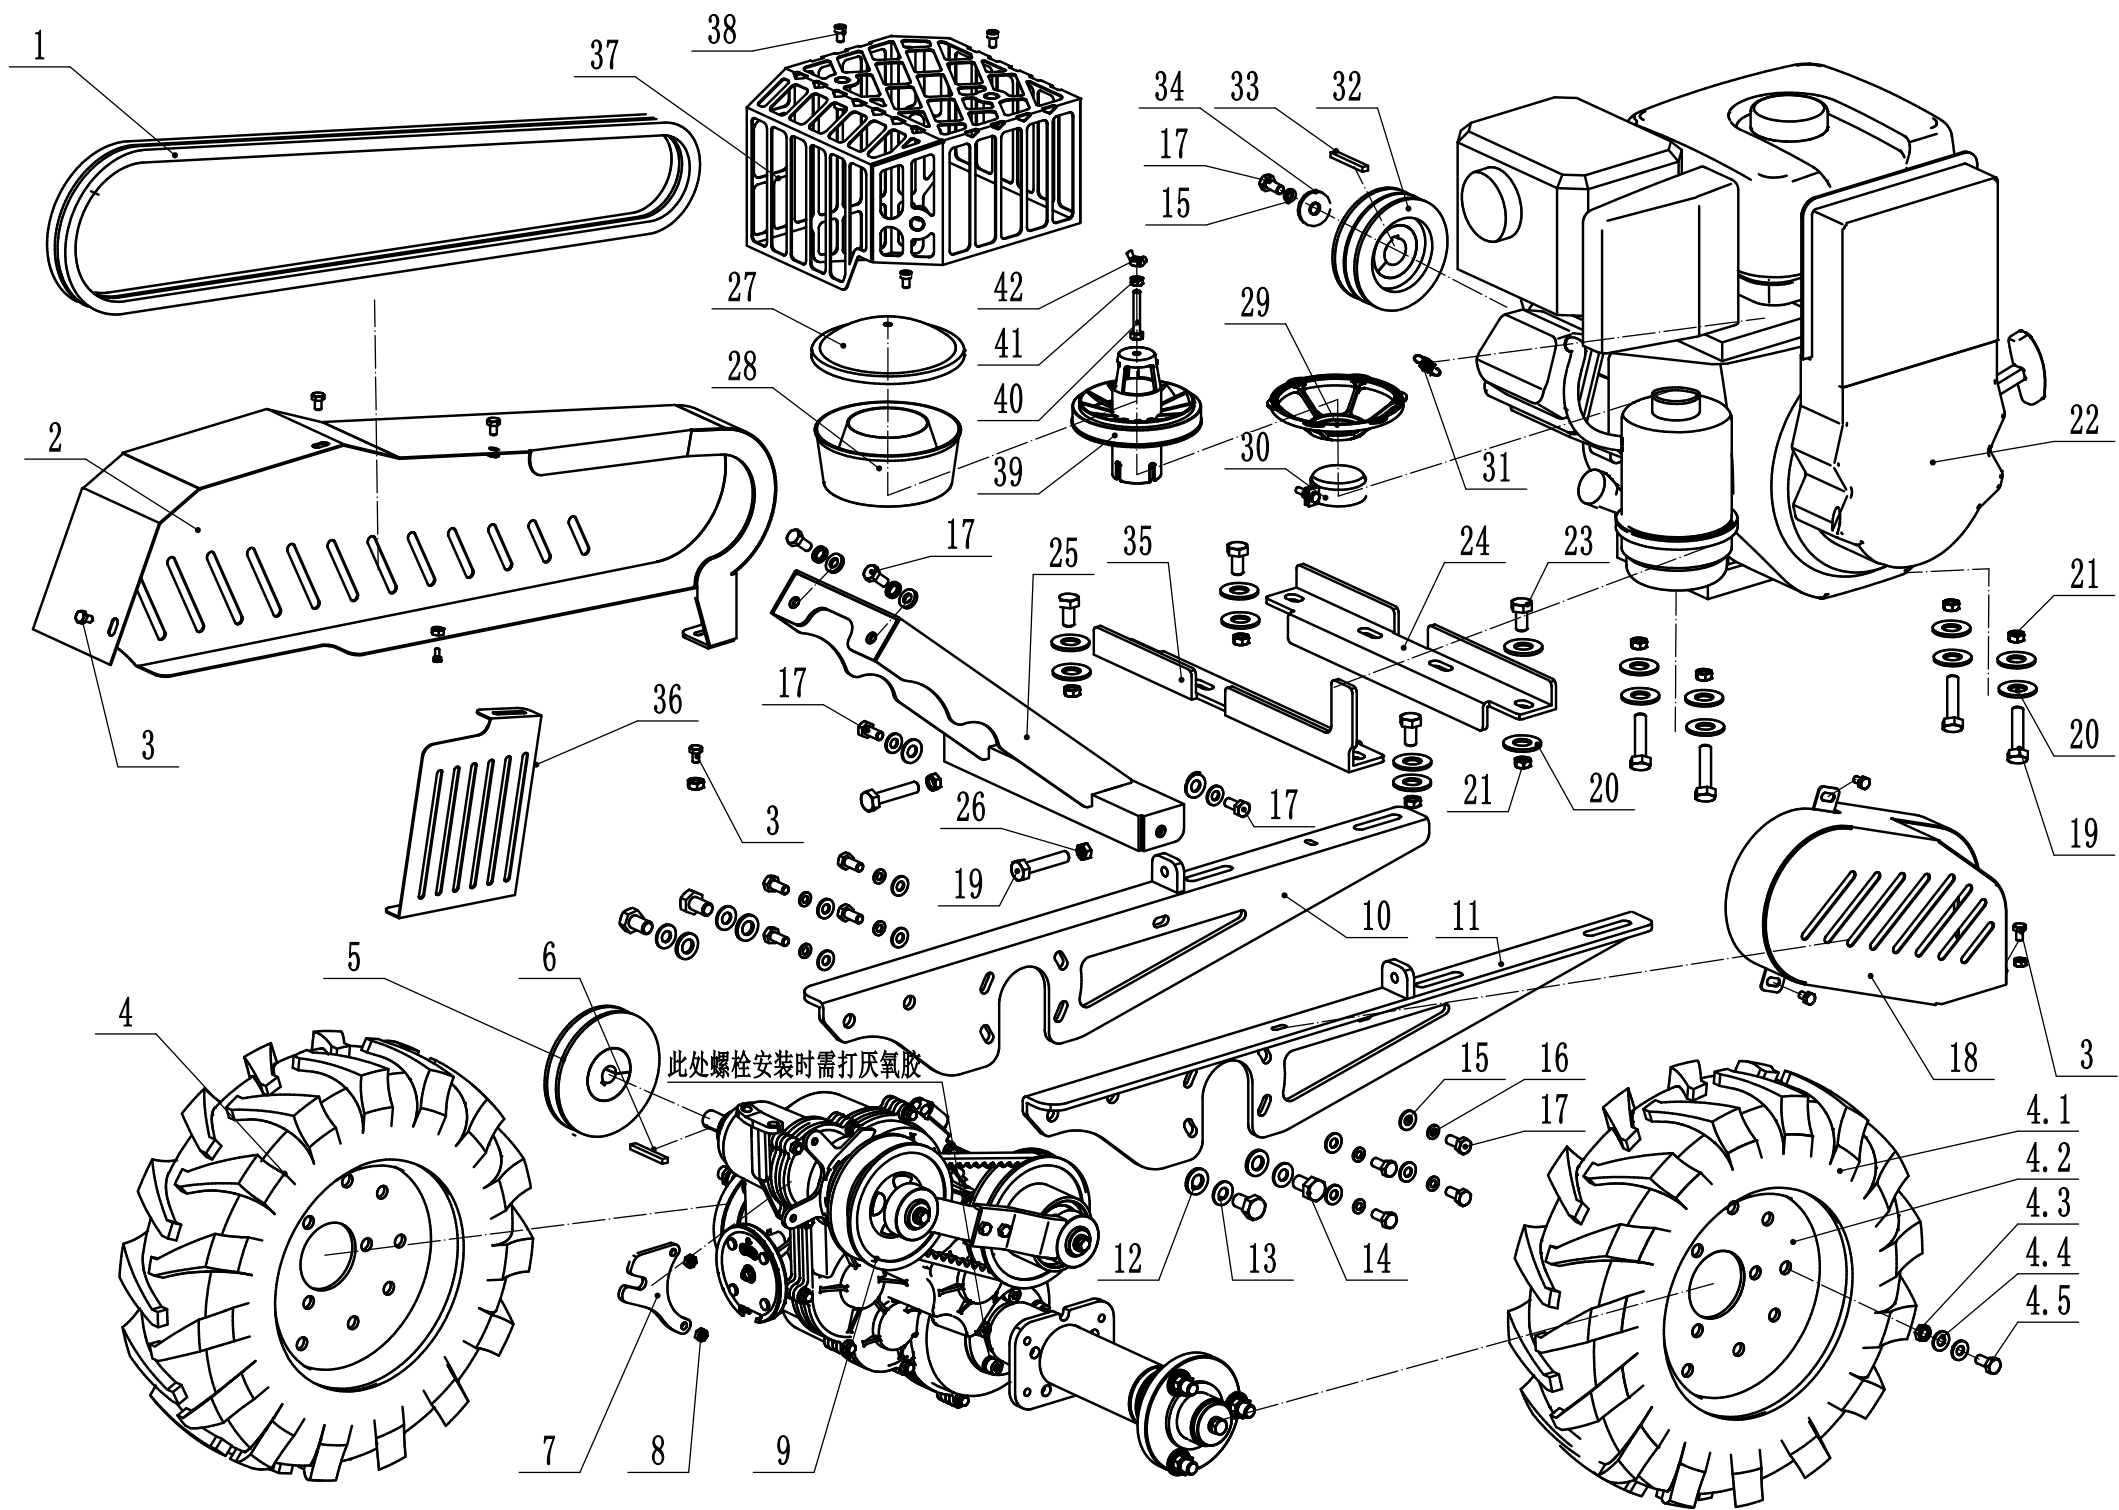

此处螺栓安装时需打厌氧胶

Part 5 Engine part		
No.	ID Zboží	Název
1	2/4LXA1646	Engine belt
2	GT68WE14000/49	Engine belt cover
3	0102006012	Bolt - M6*12
4	GT68WE11000A1	Wheel
4,3	0202010000	Lock nut - M10
4,4	0301010000	Flat washer - ϕ10
4,5	0101010020	Bolt - M10*20
5	GT68WE12000	Transmission pulley
6	1101005028	Key
7	GT68WE02000/22	Transmission fixed bracket
8	0202006000	Lock nut - M6
9	HQB000000000	Transmission assembly
10	GT68WE15000/40	Engine right support
11	GT68WE16000/40	Engine left support
12	0301012000	Flat washer - ϕ12
13	0401012000	Spring washer - ϕ12
14	0101012030	Bolt - M12*30
15	0301008000	Flat washer - ϕ8
16	0401008000	Spring washer - ϕ8
17	0101008020	Bolt - M8*20
18	GT68WE05000/49	Transmission shield
19	0101001045	Bolt - M10*45
20	0302010000	Big flat washer - ϕ10
21	0202010000	Lock nut - M10
22	GT1300	Engine
23	0101001025	Bolt - M10*25
24	GT68WE17000/40	Engine rear base
25	GT68WE18000/49	Diagonal bracing
26	0201010000	Nut - M10
27	GT68WE23000	Air filter cover
28	GT68WE24000	Air filter dust box
29	GT68WE25000	Air filter screen
30	BN02582AA	Clamp
31	GT68WE10000/02	Engine throttle spring
32	GT68WE13000	Engine pulley
33	1101007045	Key
34	GT68WB15000	Engine gasket
35	GT68WE19000/40	Engine front base
36	GT68WE26000/49	Engine bottom plate
37	GT68WE21000/22	Muffler shield
38	0103006020	Screw - M6*20
39	GT68WE27000	Air Inlet
40	0101006040	Bolt - M6*40
41	0201006000	Nut - M6
42	0211006000	Wing nut - M6