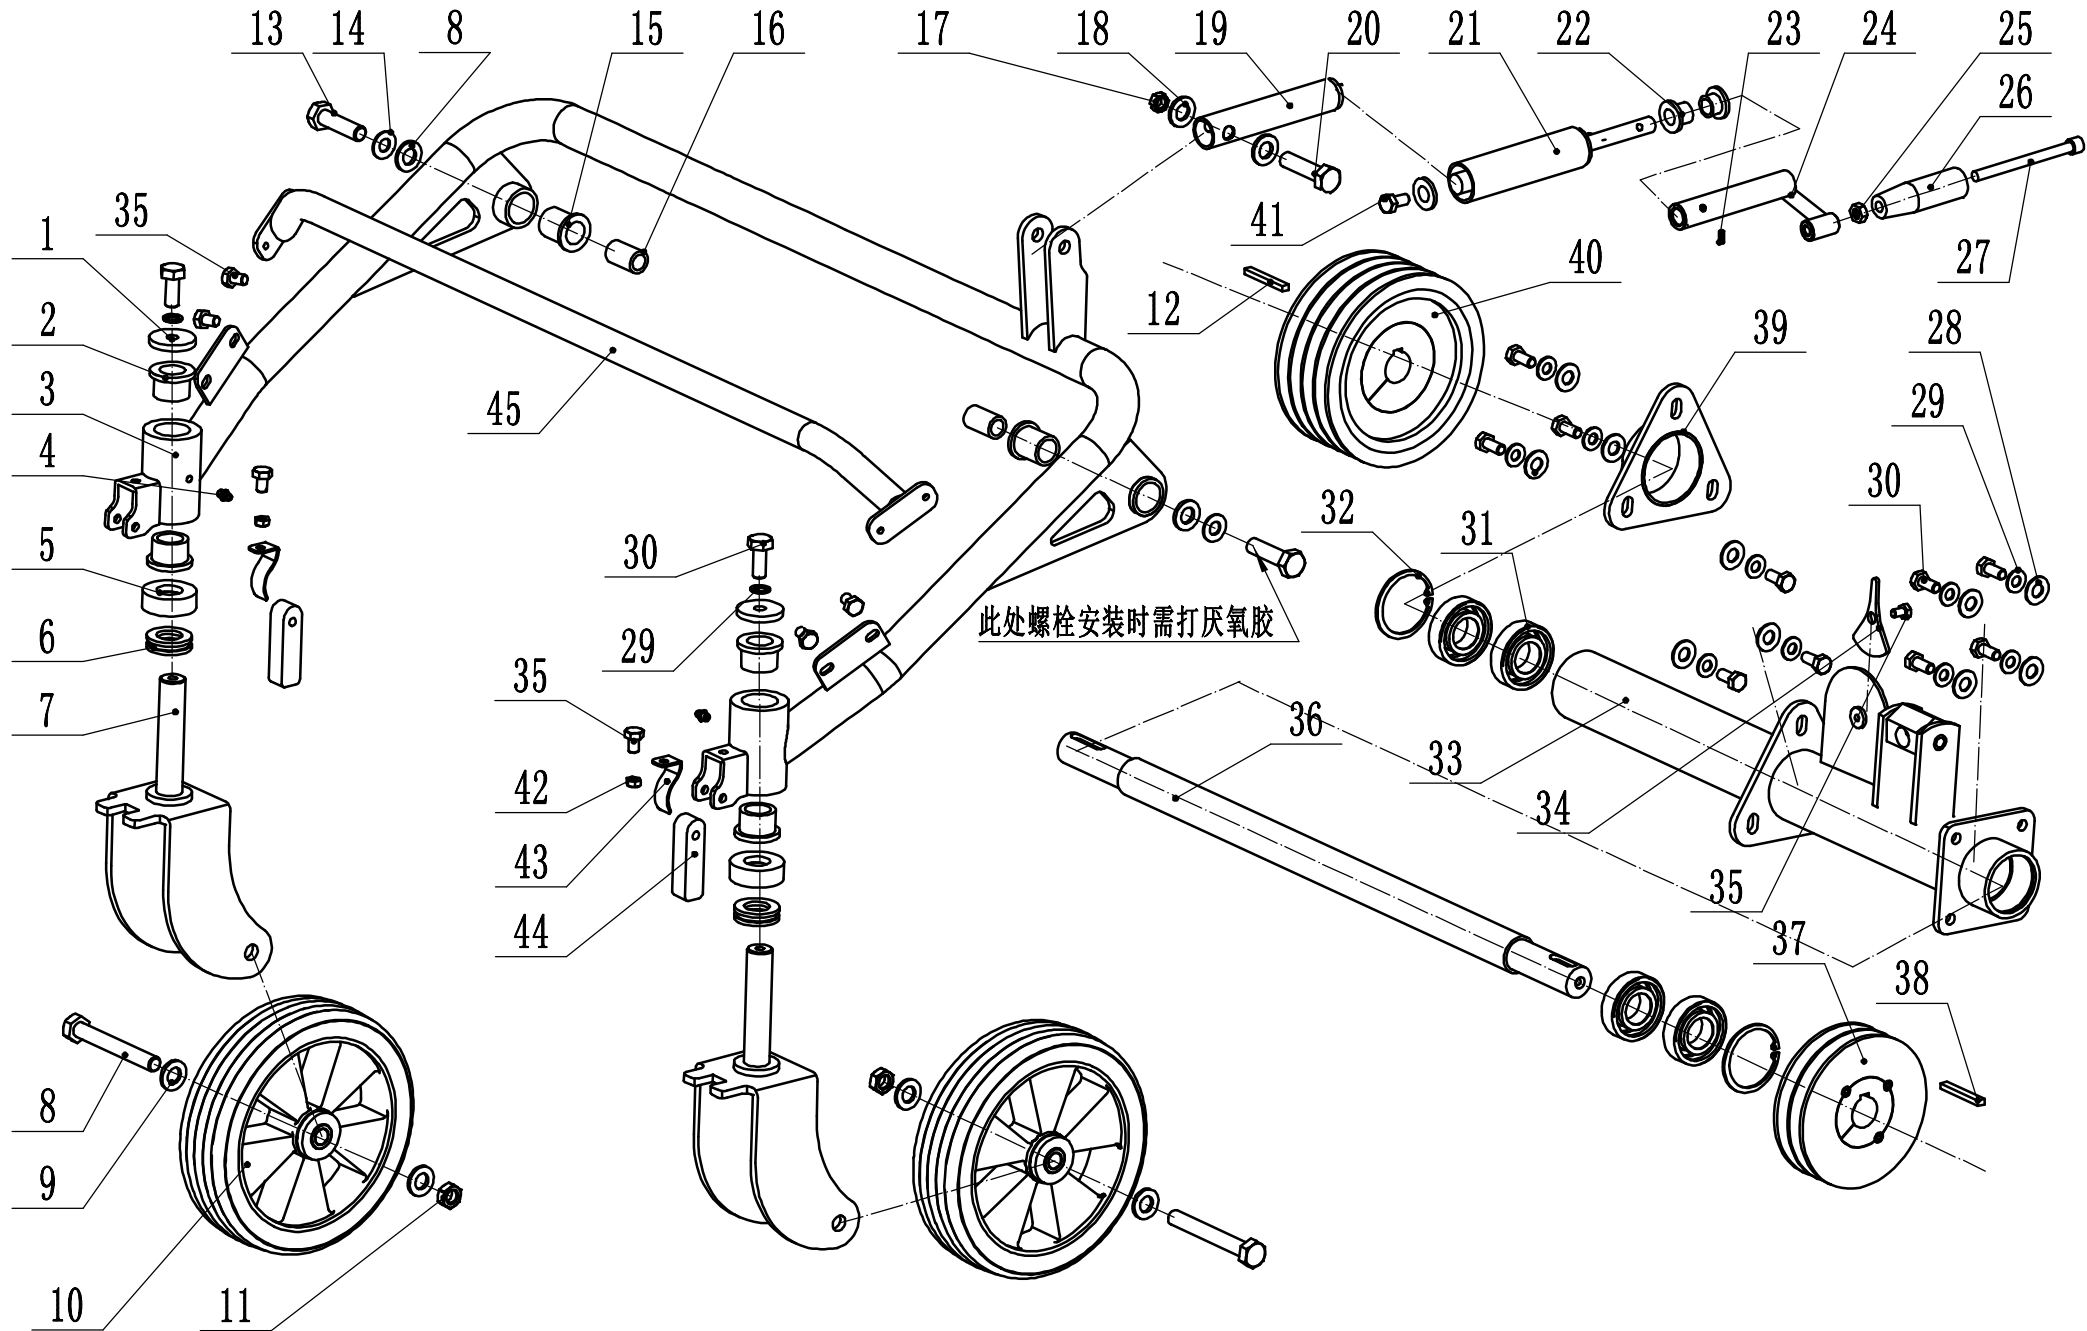

Model: WBG6813
Service code: WBG6813W230517
Front wheel bracket

Part 4 Front wheel bracket		
No.	ID Zboží	Název
1	GT68WC06000/22	Universal wheel gasket
2	CM010200010	Copper sleeve
3	GT68WD16000/40	Front wheel bracket
4	2501006000	Straight-through pressure filling cup - M6
5	CM010200040	Bearing protective sleeve
6	51104	Bearing
7	GT68WD17000/40	Universal wheel frame
8	0101012095	Bolt - M12*95
9	0301012000	Flat washer - ϕ12
10	GT68WD05000	Front universal wheel
11	0202012000	Lock nut - M12
12	1101008040	Key - 8*40
13	0101012050	Bolt - M12*50
14	0401012000	Spring washer - ϕ12
15	51A0313010	Nylon bush for rear wheel
16	GT68WD06000/22	Bush for front wheel bracket
17	0202010000	Lock nut - M10
18	0301010000	Flat washer - ϕ10
19	GT68WD07000/49	Fixed rod
20	0101010055	Bolt - M10*55
21	GT68WD08000/49	Rocker screw
22	48R0113010	Nylon bush
23	0701005040	Pin - ϕ5
24	GT68WD09000/49	Rocker
25	0201008000	Nut - M8
26	GT68WD10000	Rocker handle
27	0103008095	Screw - M8*95
28	0301008000	Flat washer - ϕ8
29	0401008000	Spring washer - ϕ8
30	0101008020	Bolt - M8*20
31	6005-2RS	Bearing
32	0901047000	Circlip - ϕ47
33	GT68WD11000/49	Drive shaft sleeve
34	GT68WD12000/49	Slope pointer
35	0102006012	Bolt - M6*12
36	GT68WD13000	Drive shaft
37	GT68WC07000	Pulley for blade roll
38	1101008030	Key - 8*30
39	GT68WD14000/49	Fixed base
40	GT68WD15000	Drive pulley
41	0102006012L	Bolt - M6*12
42	0202006000	Lock nut - M6
43	GT68WD18000/01	Front wheel locking tab
44	GT68WD19000/40	Locking tongue pressing block
45	GT68WD20000/40	Shadoof