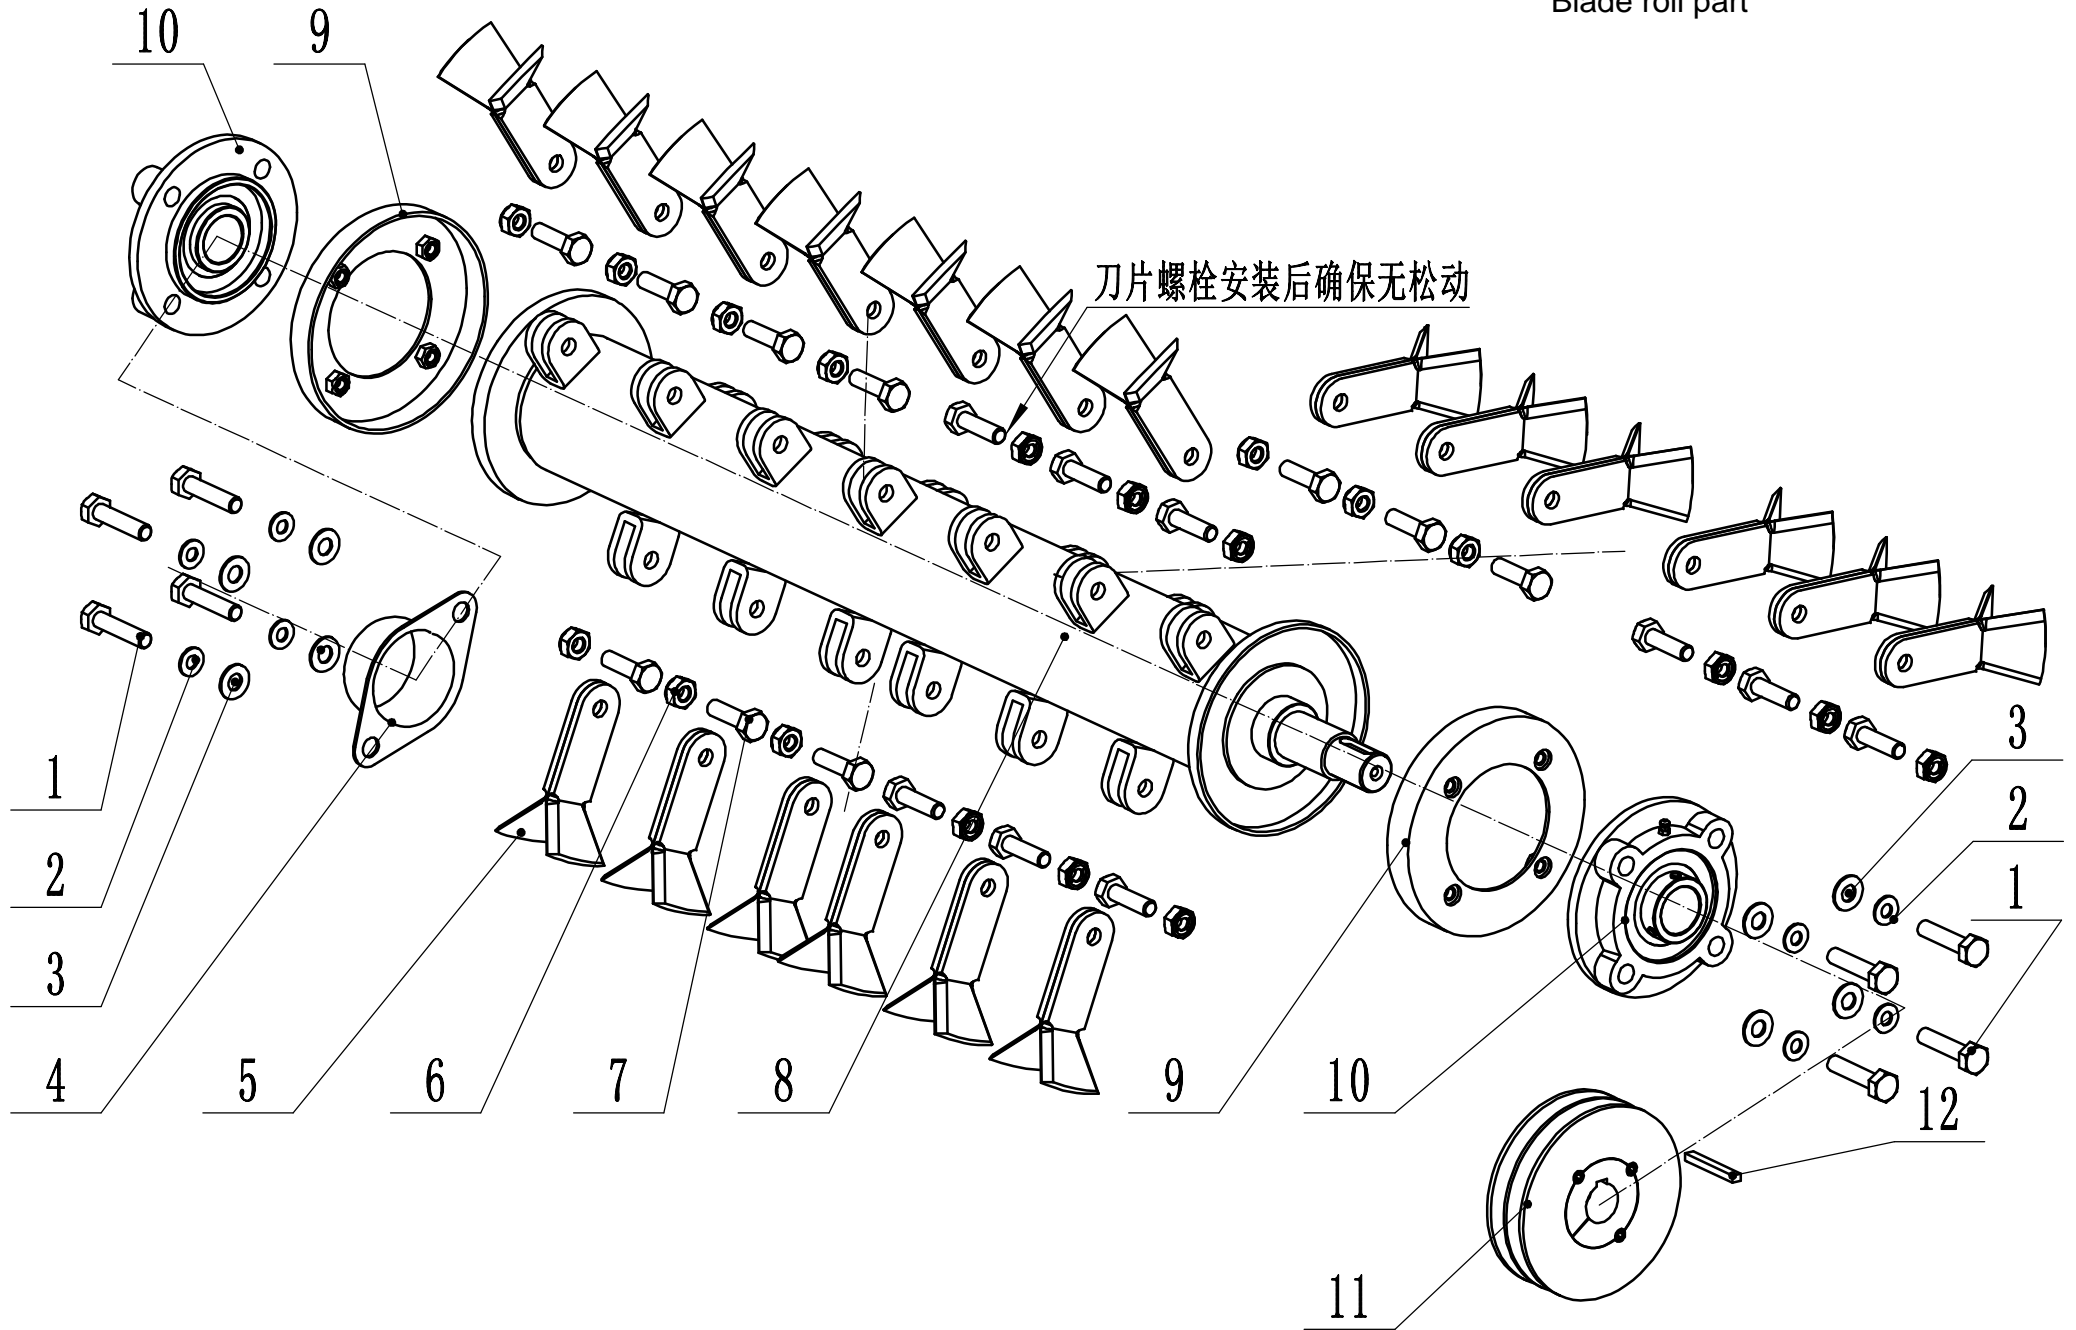

Part 3 Blade roll		
No.	ID Zboží	Název
1	0101010040	Bolt - M10*40
2	0401010000	Spring washer - ϕ10
3	0301010000	Flat washer - ϕ10
4	GT68WC01000/22	Bearing shield
5	GT68WC02000/01	Blade
6	0202010000	Lock nut - M10
7	GT68WC03000	Blade bolt
8	GT68WC04000/22	Blade roll
9	GT68WC05000/22	Mounting disc for blade roll
10	UCFC206	Bearing
11	GT68WC07000	Blade roll pulley
12	1101008030	Key - 8*30