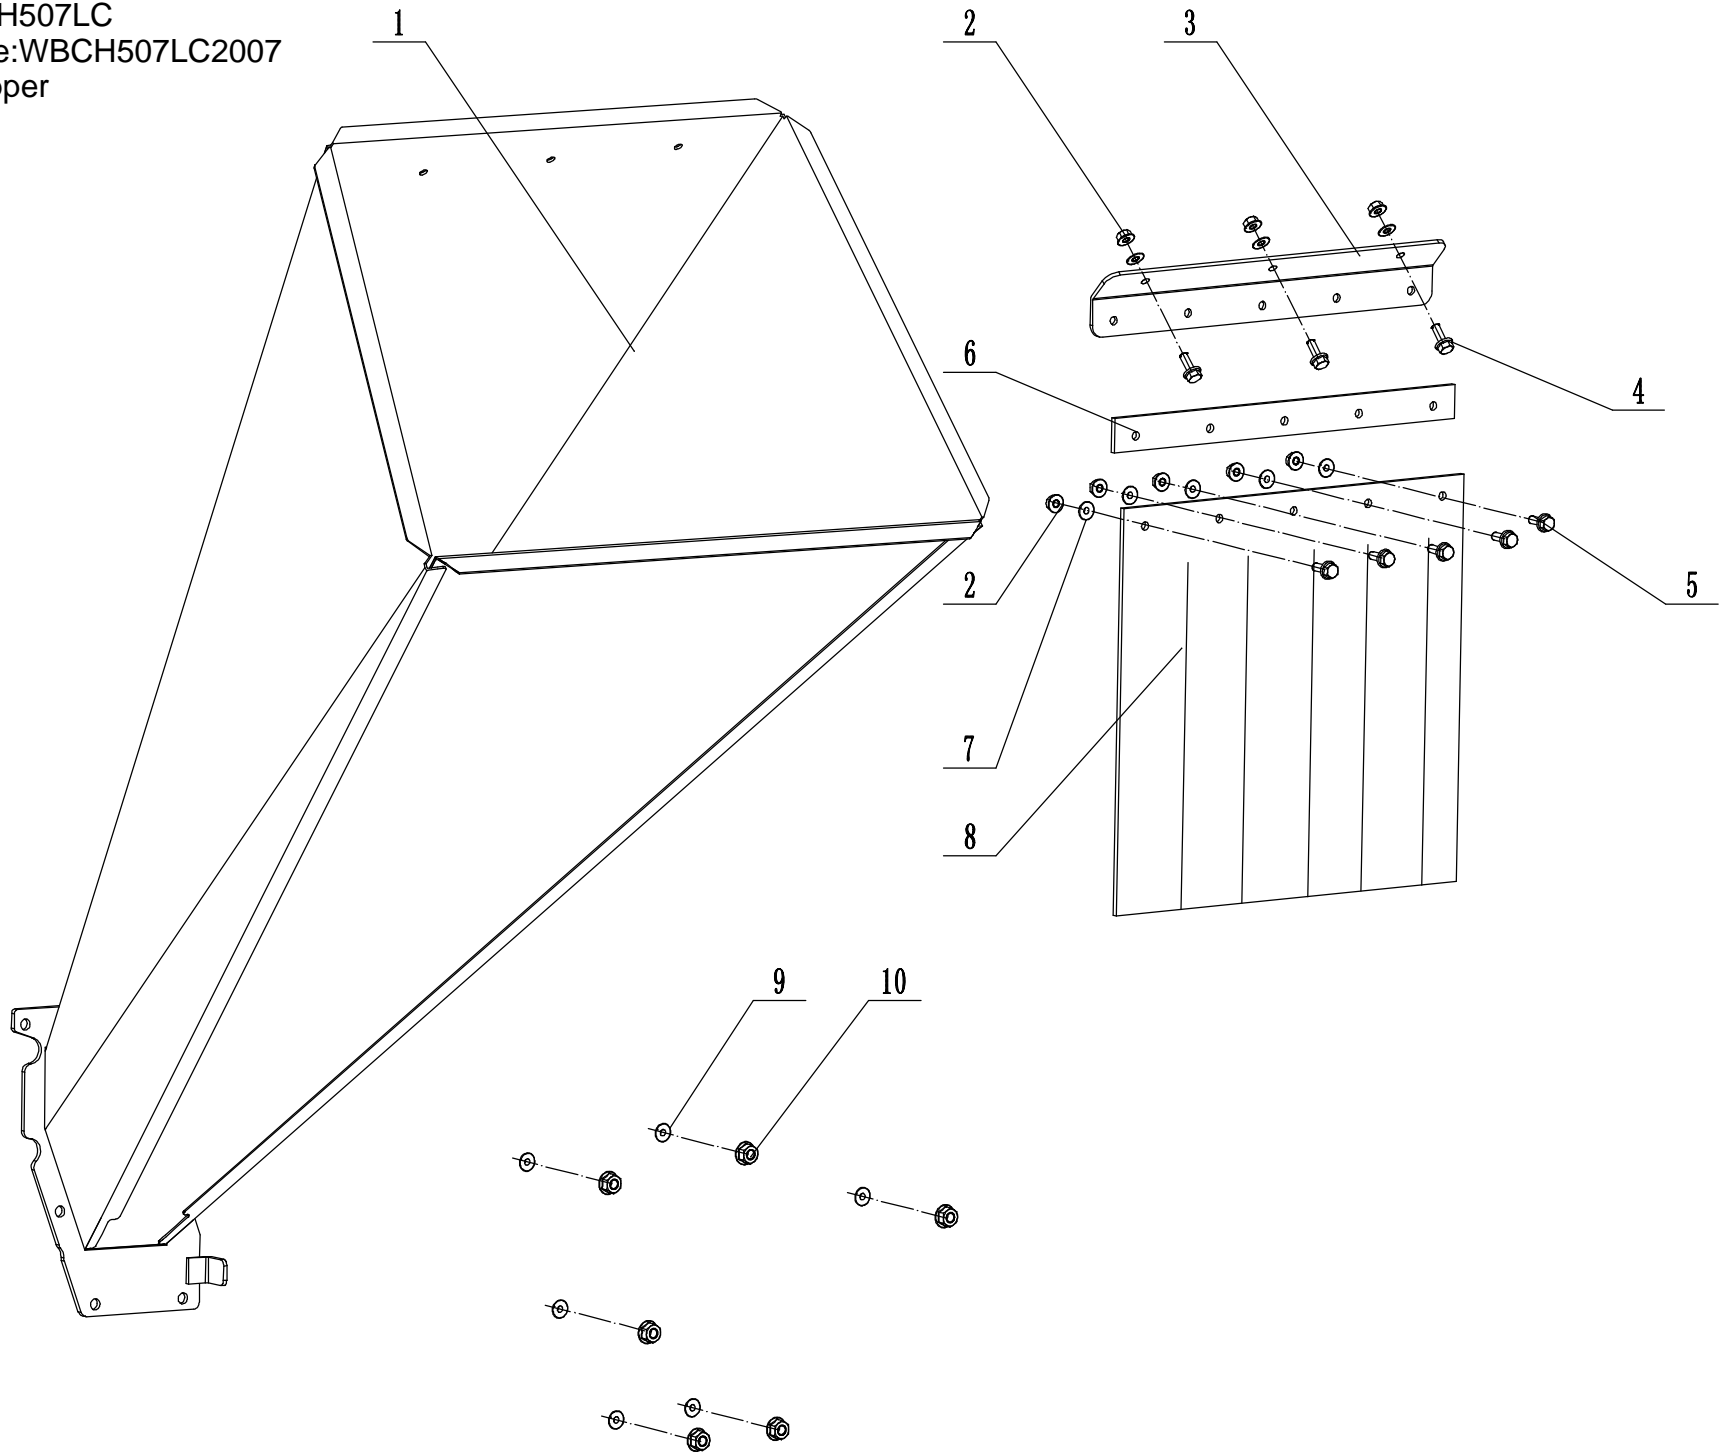

Model:WBCH507LC
Service code:WBCH507LC2007
Feeding hopper

Part 5 - Feeding hopper Spare Parts		
No.	ID Zboží	Název
1	50CH39000/49	Feed hopper
2	0202006000	Lock nut - M6
3	50CH10000/49	Pressure plate
4	0102006016	Bolt - M6x16
5	0102006018	Bolt - M6x18
6	50CH30000/49	Pressure plate 2
7	0302006000	Washer - M6
8	50CH11000	Rubber leather
9	0301008000	Flat washer - M8
10	0202008000	Lock nut - M8