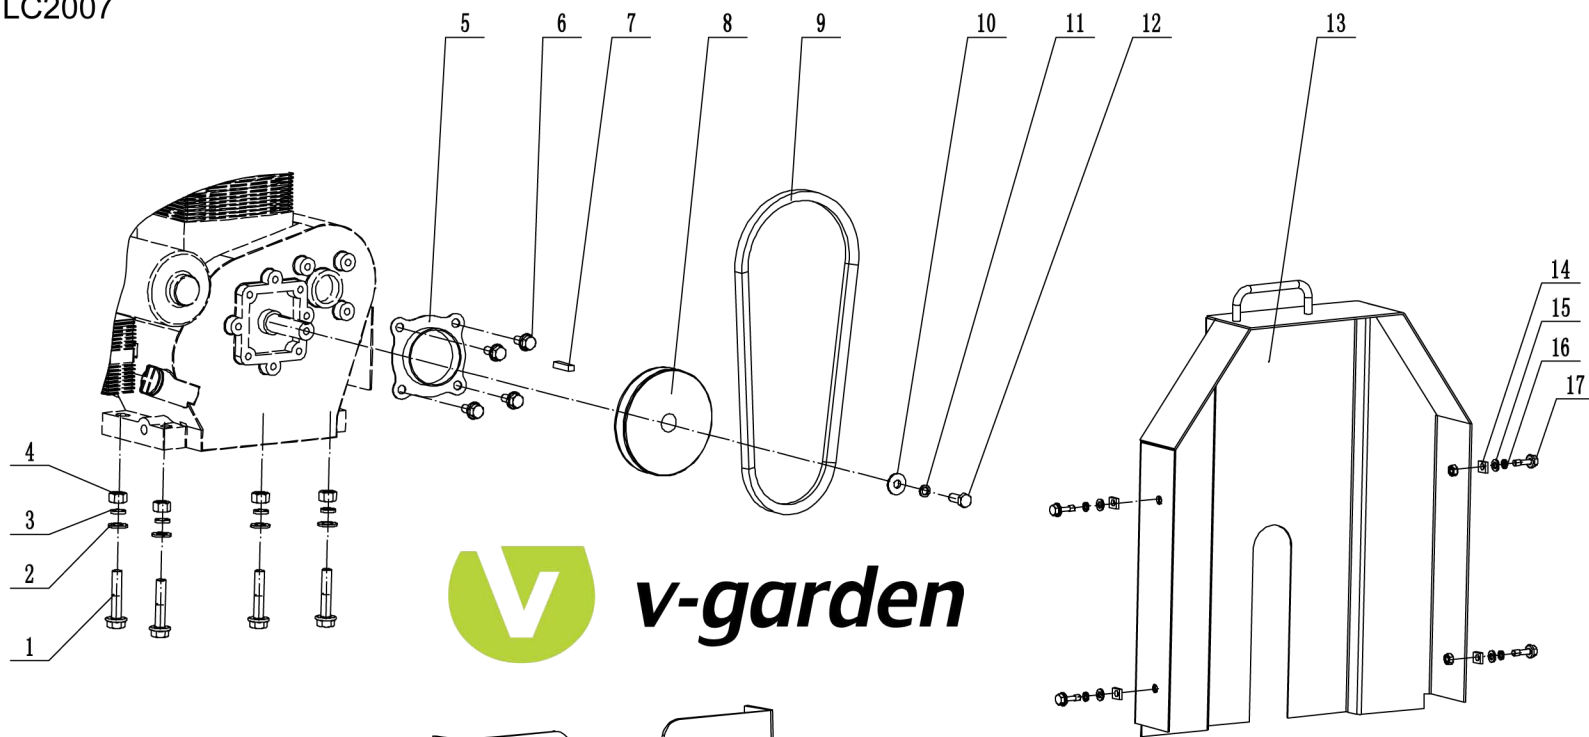

Model:WBCH507LC
Service code:WBCH507LC2007
Main Body

WB CH 507 LC
2022

Part 2 - Main Body Spare Parts		
No.	ID Zboží	Název
1	0102010045	Bolt - M10x45
2	0301010000	Flat washer - M10
3	0401010000	Spring washer - M10
4	0201010000	Nut - M10
5	50CH33000/49	Spacer
6	0102008016	Bolt - M8x16
7	50CH40000	Key - 4.76*4.76*25
8	50CH24000	Pulley
9	50CH22000	Belt
10	0302008000	Washer - M8
11	0401008000	Spring washer - M8
12	0101008016	Bolt - M8x16
13	50CH26000/49	Belt Shield
14	50CH26030	Washer - M6
15	0301006000	Flat washer - M6
16	0401006000	Spring washer - M6
17	0120006035	Screw - M6x35
18	0102008016	Bolt - M8x16
19	0401008000	Spring washer - M8
20	48R0210012	Wheel cover
21	LSP2001010	Bearing
22	48R0210011	Wheel
23	50CH34000/49	Chassis
24	0101010080	Bolt - M10x80
25	0202010000	Lock nut - M10
26	8SH0108010	Foot pad
27	0103010035	Screw - M10x35

Model:WBCH507LC
Service code:WBCH507LC2007
Outlet hopper

Part 3 - Outlet hopper Spare Parts		
No.	ID Zboží	Název
1	0102008016	Bolt - M8x16
2	0202008000	Lock nut - M8
3	50CH01000/49	Outlet baffle
4	50CH35000/49	Upper blade box
5	50CH41000	Sponge
6	0120006030	Screw - M6x30
7	0401006000	Spring washer - M6
8	0301006000	Flat washer - M6
9	50CH26030	Washer - M6
10	50CH36000/49	Connection-fixing plate
11	0101008085	Bolt - M8x85
12	0102010016	Bolt - M10x16
13	50CH27000/49	Outlet hopper baffle