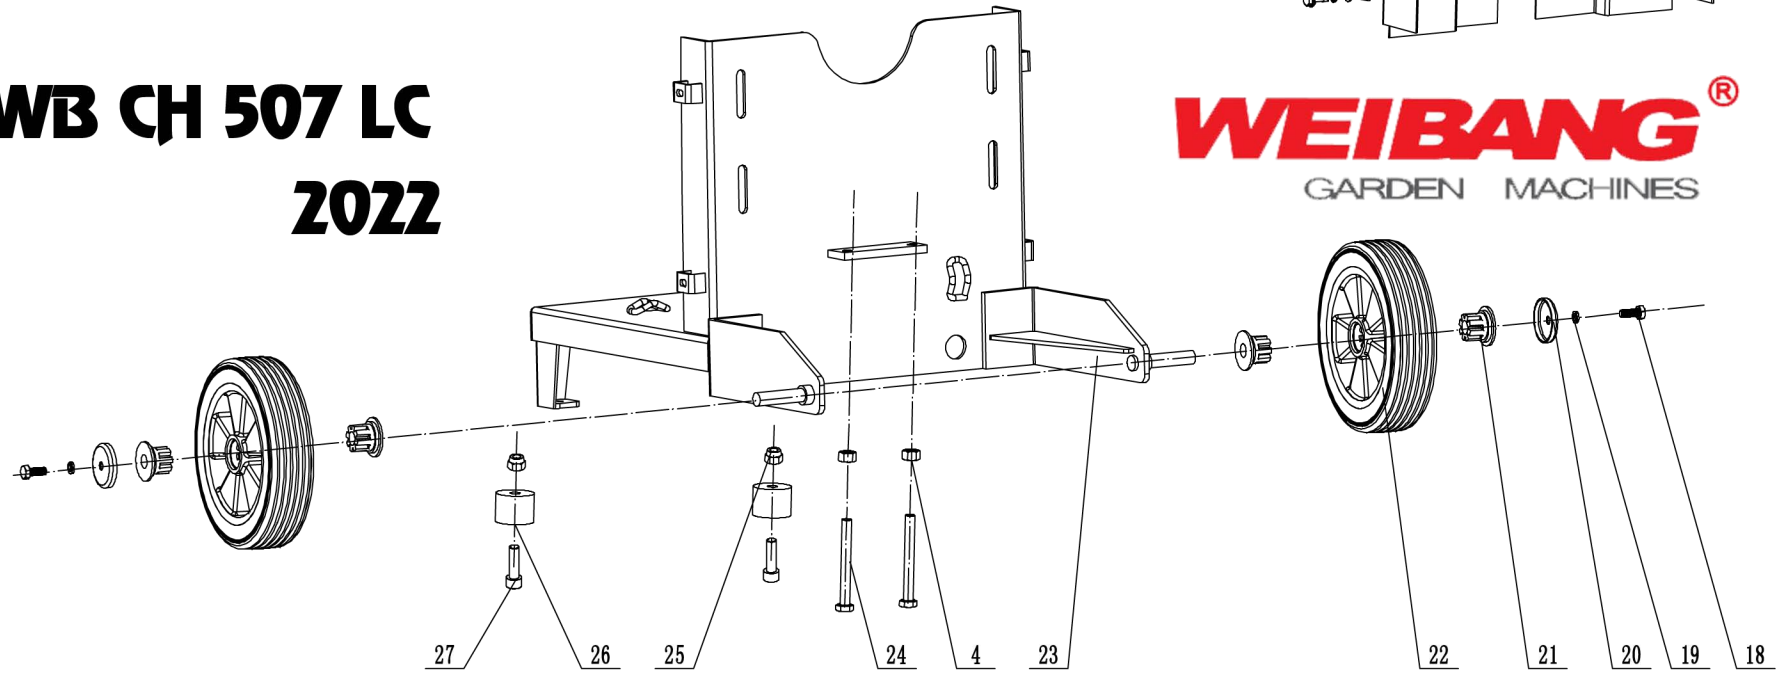

Model:WBCH507LC
Service code:WBCH507LC2007
Main Body

WB CH 507 LC
2022

Part 2 - Main Body Spare Parts		
No.	ID Zboží	Název
1	0102010045	Bolt - M10x45
2	0301010000	Flat washer - M10
3	0401010000	Spring washer - M10
4	0201010000	Nut - M10
5	50CH33000/49	Spacer
6	0102008016	Bolt - M8x16
7	50CH40000	Key - 4.76*4.76*25
8	50CH24000	Pulley
9	50CH22000	Belt
10	0302008000	Washer - M8
11	0401008000	Spring washer - M8
12	0101008016	Bolt - M8x16
13	50CH26000/49	Belt Shield
14	50CH26030	Washer - M6
15	0301006000	Flat washer - M6
16	0401006000	Spring washer - M6
17	0120006035	Screw - M6x35
18	0102008016	Bolt - M8x16
19	0401008000	Spring washer - M8
20	48R0210012	Wheel cover
21	LSP2001010	Bearing
22	48R0210011	Wheel
23	50CH34000/49	Chassis
24	0101010080	Bolt - M10x80
25	0202010000	Lock nut - M10
26	8SH0108010	Foot pad
27	0103010035	Screw - M10x35

Model:WBCH507LC
Service code:WBCH507LC2007
Outlet hopper

Part 3 - Outlet hopper Spare Parts		
No.	ID Zboží	Název
1	0102008016	Bolt - M8x16
2	0202008000	Lock nut - M8
3	50CH01000/49	Outlet baffle
4	50CH35000/49	Upper blade box
5	50CH41000	Sponge
6	0120006030	Screw - M6x30
7	0401006000	Spring washer - M6
8	0301006000	Flat washer - M6
9	50CH26030	Washer - M6
10	50CH36000/49	Connection-fixing plate
11	0101008085	Bolt - M8x85
12	0102010016	Bolt - M10x16
13	50CH27000/49	Outlet hopper baffle