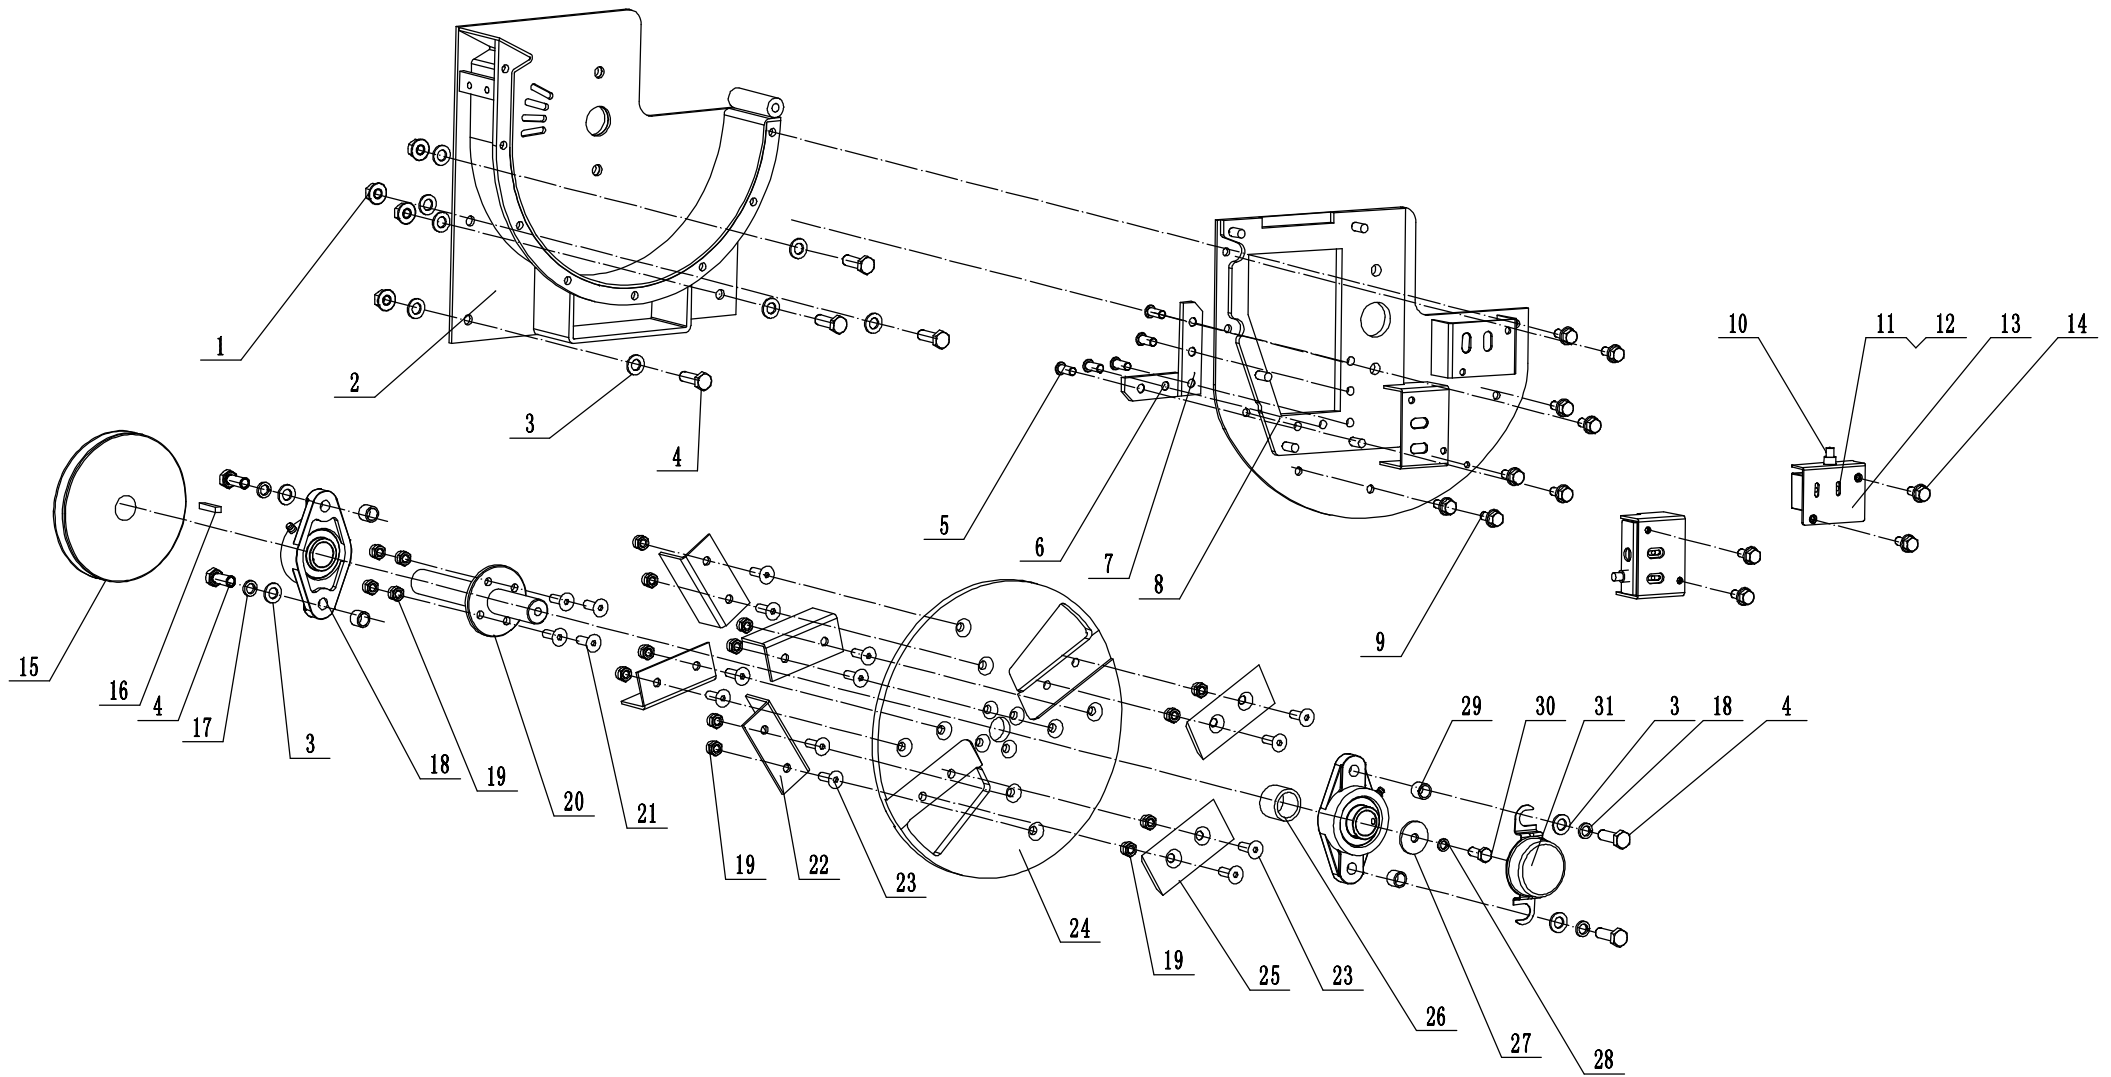

Model:WBCH507LC
Service code:WBCH507LC2007
Blade box

Part 4 - Blade box Spare Parts		
No.	ID Zboží	Název
1	0202010000	Lock nut - M10
2	50CH18000/49	Rear blade box
3	0301010000	Flat washer - M10
4	0101010030	Bolt - M10x30
5	0112008016	Screw - M8x16
6	50CH28000/04	Blade 2
7	50CH02000/04	Blade
8	50CH37000/49	front plate - Blade box
9	0102008016	Bolt - M8x16
10	WB9660006	switch
11	0104004030	Screw - M4x30
12	0202004000	Lock nut - M4
13	50CH38000/49	Switch frame
14	0102006012	Bolt - M6x12
15	50CH31020	Pulley
16	1101008030	Key - 8x7x30
17	0401010000	Spring washer - M10
18	UCFL205	Bearing
19	0202008000	Lock nut - M8
20	50CH19030/04	Axis
21	0112008030	Screw - M8x30
22	50CH19040/01	Fan
23	0112008025	Screw - M8x25
24	50CH19010/01	Blade Disc
25	50CH19020	Blade
26	50CH08000/02	Partition
27	50CH09000/01	Washer
28	0401008000	Spring washer - M8
29	50CH29000/02	Bearing partition
30	0101008016	Bolt - M8x16
31	50CH42000	Bearing shield