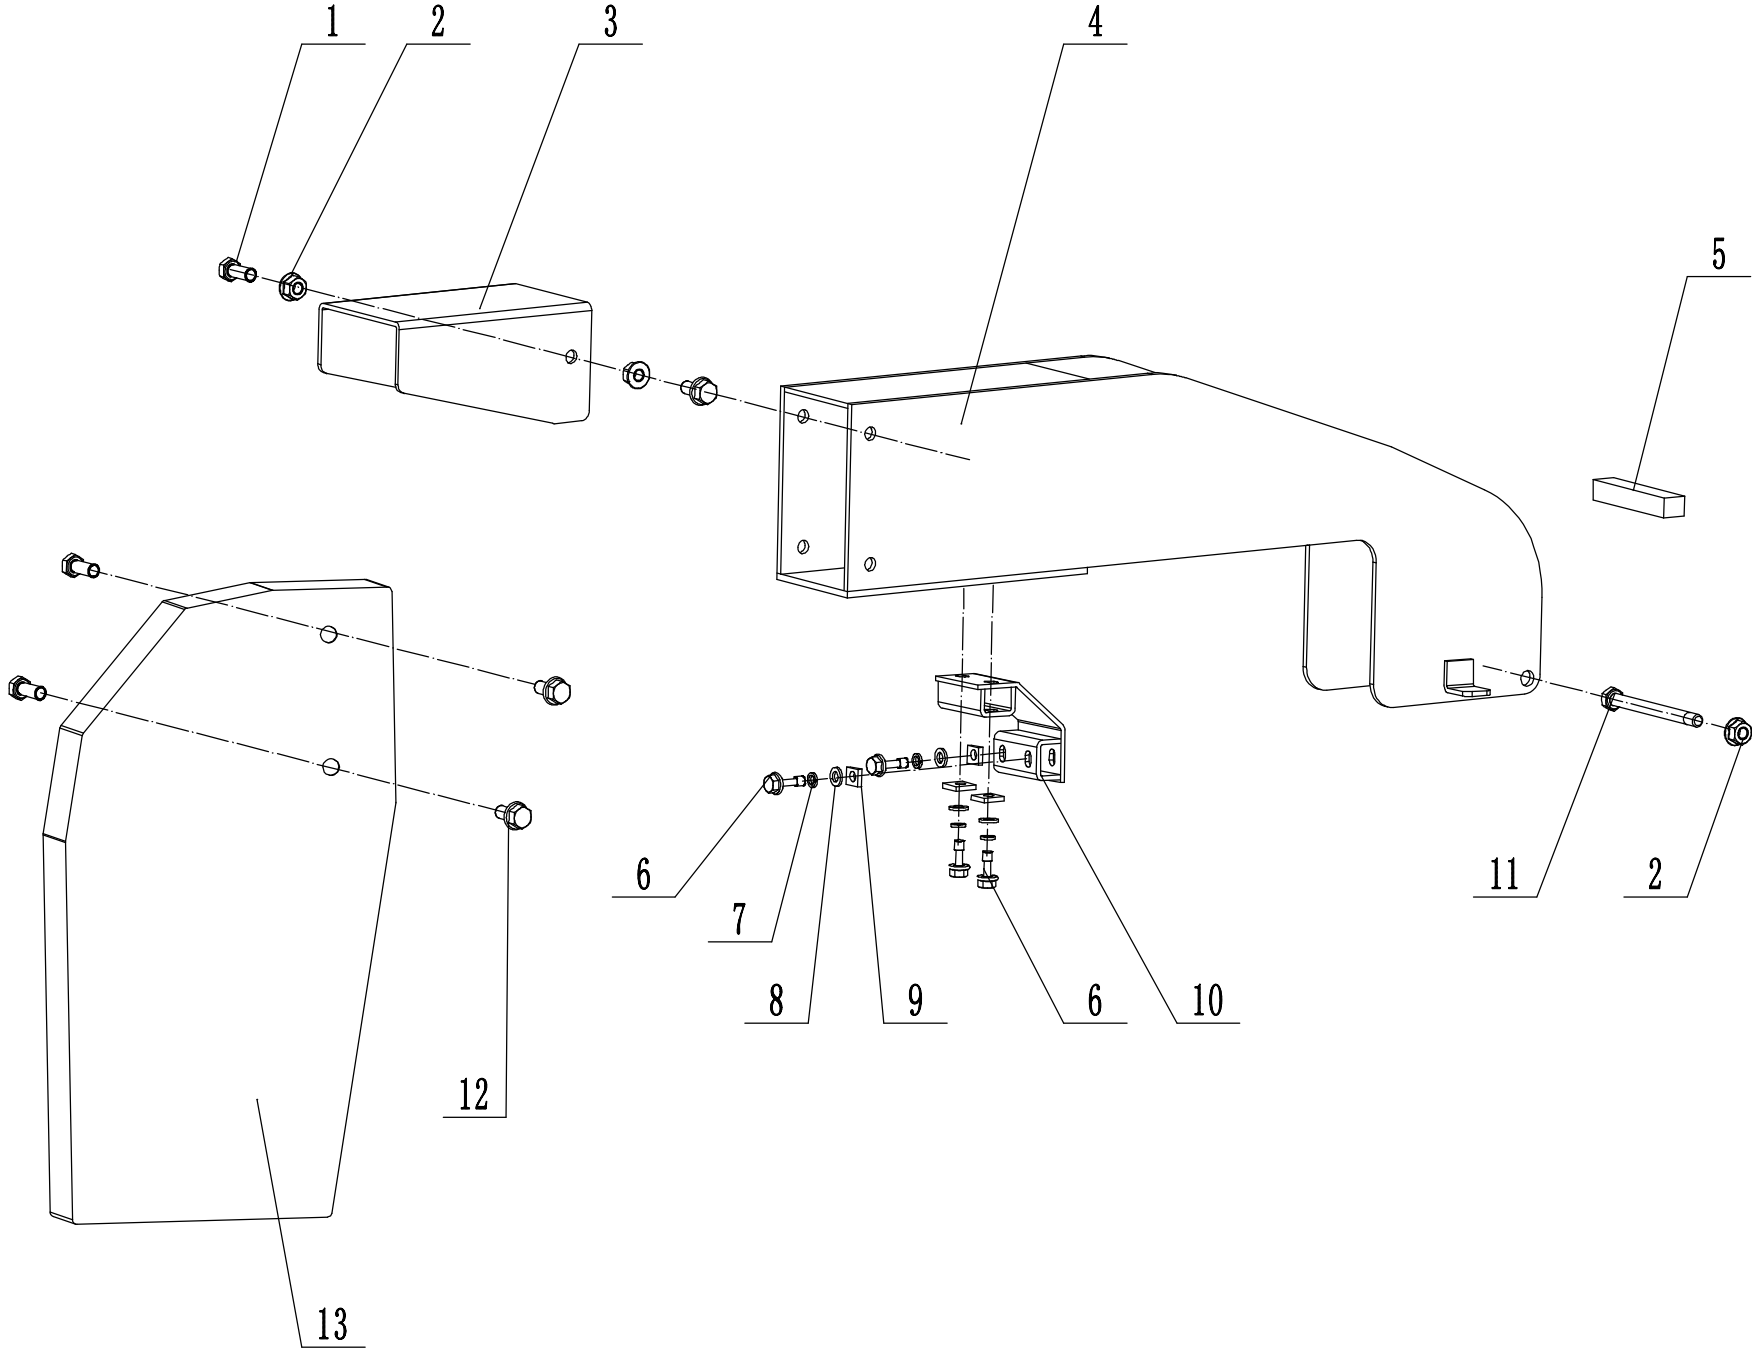

Model:WBCH507LC
Service code:WBCH507LC2007
Main Body

WB CH 507 LC
2022

Part 2 - Main Body Spare Parts		
No.	ID Zboží	Název
1	0102010045	Bolt - M10x45
2	0301010000	Flat washer - M10
3	0401010000	Spring washer - M10
4	0201010000	Nut - M10
5	50CH33000/49	Spacer
6	0102008016	Bolt - M8x16
7	50CH40000	Key - 4.76*4.76*25
8	50CH24000	Pulley
9	50CH22000	Belt
10	0302008000	Washer - M8
11	0401008000	Spring washer - M8
12	0101008016	Bolt - M8x16
13	50CH26000/49	Belt Shield
14	50CH26030	Washer - M6
15	0301006000	Flat washer - M6
16	0401006000	Spring washer - M6
17	0120006035	Screw - M6x35
18	0102008016	Bolt - M8x16
19	0401008000	Spring washer - M8
20	48R0210012	Wheel cover
21	LSP2001010	Bearing
22	48R0210011	Wheel
23	50CH34000/49	Chassis
24	0101010080	Bolt - M10x80
25	0202010000	Lock nut - M10
26	8SH0108010	Foot pad
27	0103010035	Screw - M10x35

Model:WBCH507LC
Service code:WBCH507LC2007
Outlet hopper

Part 3 - Outlet hopper Spare Parts		
No.	ID Zboží	Název
1	0102008016	Bolt - M8x16
2	0202008000	Lock nut - M8
3	50CH01000/49	Outlet baffle
4	50CH35000/49	Upper blade box
5	50CH41000	Sponge
6	0120006030	Screw - M6x30
7	0401006000	Spring washer - M6
8	0301006000	Flat washer - M6
9	50CH26030	Washer - M6
10	50CH36000/49	Connection-fixing plate
11	0101008085	Bolt - M8x85
12	0102010016	Bolt - M10x16
13	50CH27000/49	Outlet hopper baffle