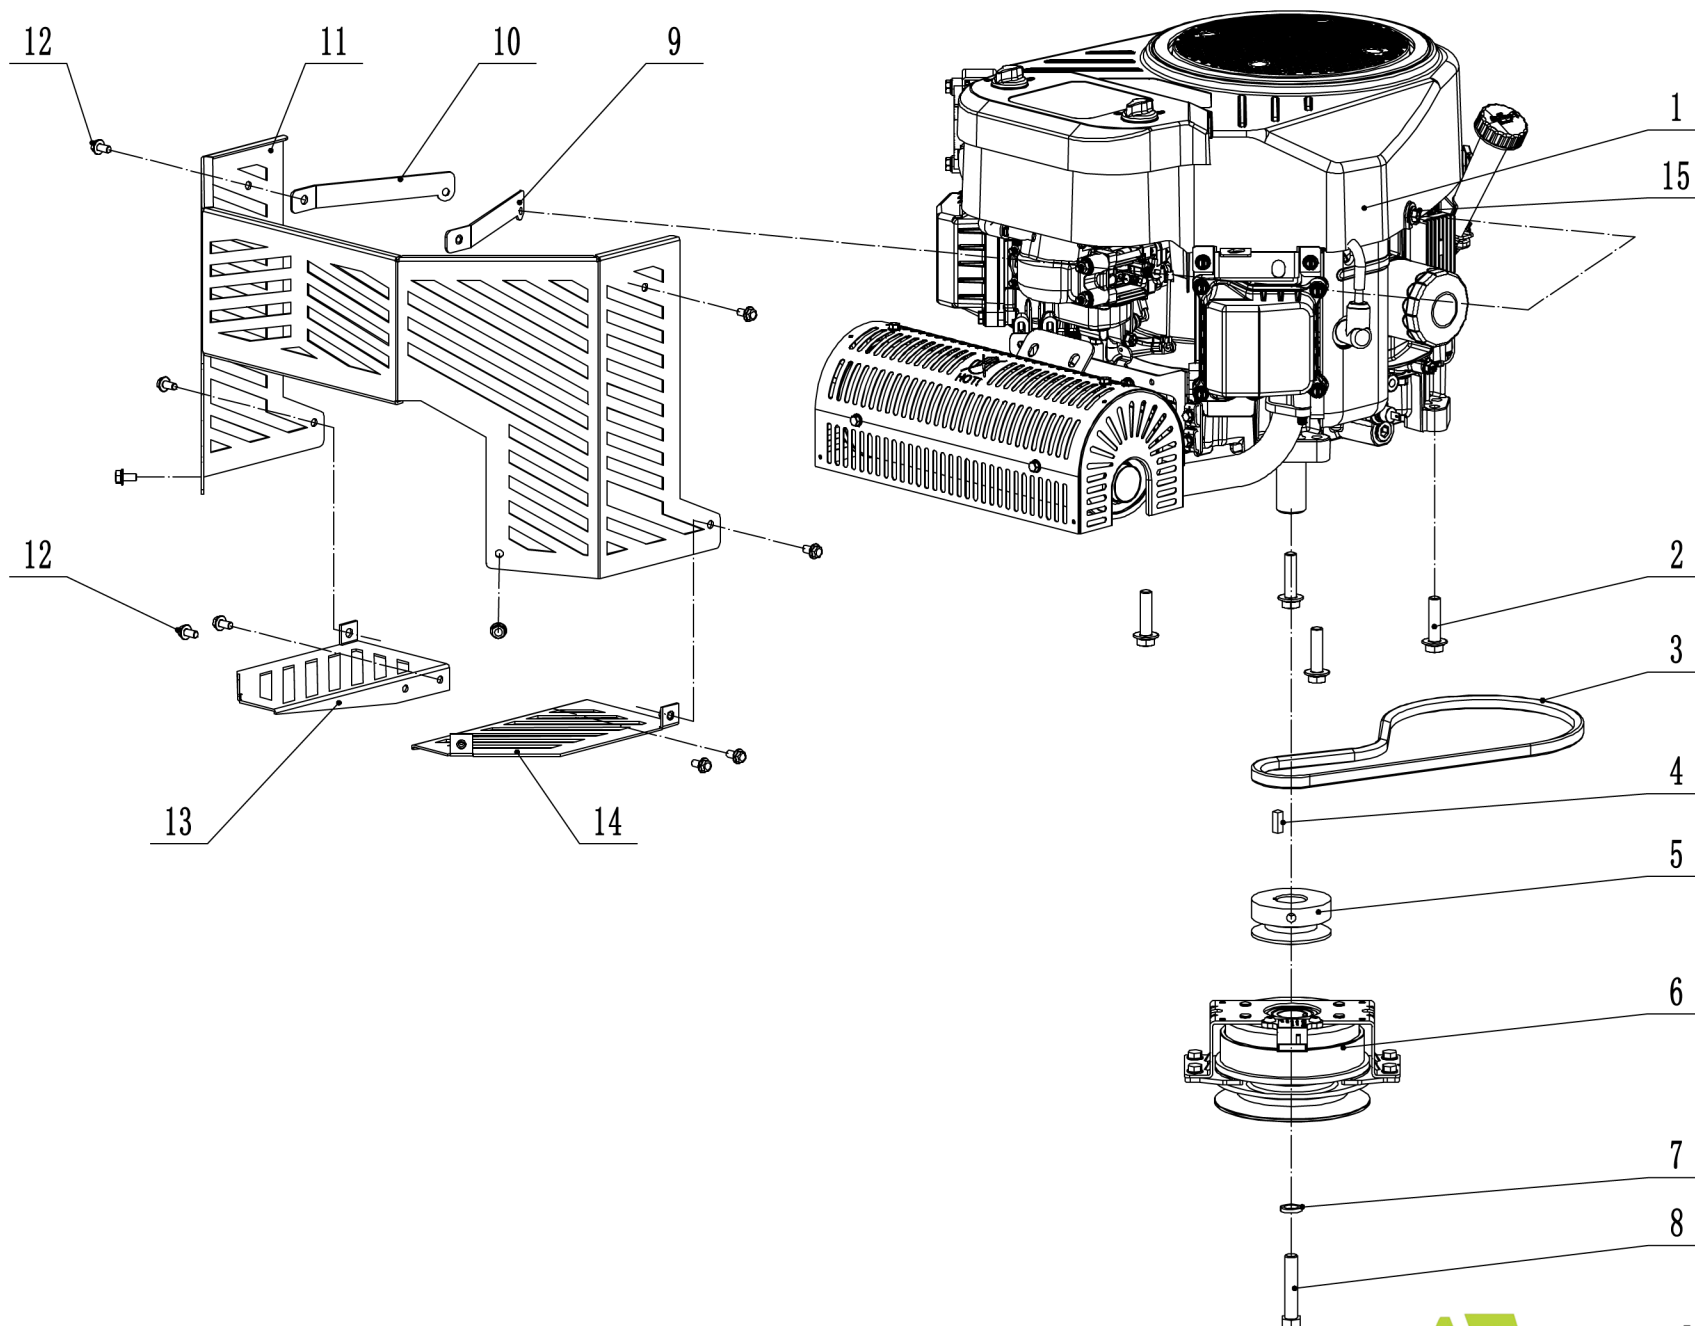

Model: WBBC7623LC
Service code: WBBC7623LC2406
Engine part

WEIBANG®
GARDEN MACHINES

Weibang WB BC 7623 LC

r.v. 2024

1	Engine Spare parts price list	
No.	ID Zboží	Název
1	LC2P80F/L1256	Engine 23HP 2P80
2	5320115010	Bolt - 3/8-16*25.4 12.9
3	13910001	Belt AK32
4	13910014	Key 6,35+6,35+22
5	1391000202	Engine pulley
6	13910017	Clutch
7	13810010	Spring washer - 7/16
8	DL20204C2	Bolt - 7/16-20*2-1/2 10.9
9	1391000540	Left fixed plate
10	1391000740	Right fixed plate
11	1391000940	Engine protective net
12	0102006012	Bolt - M6*12
13	1391001040	Right support plate
14	1391001240	Left support plate
15	0102006016	Bolt - M6*16