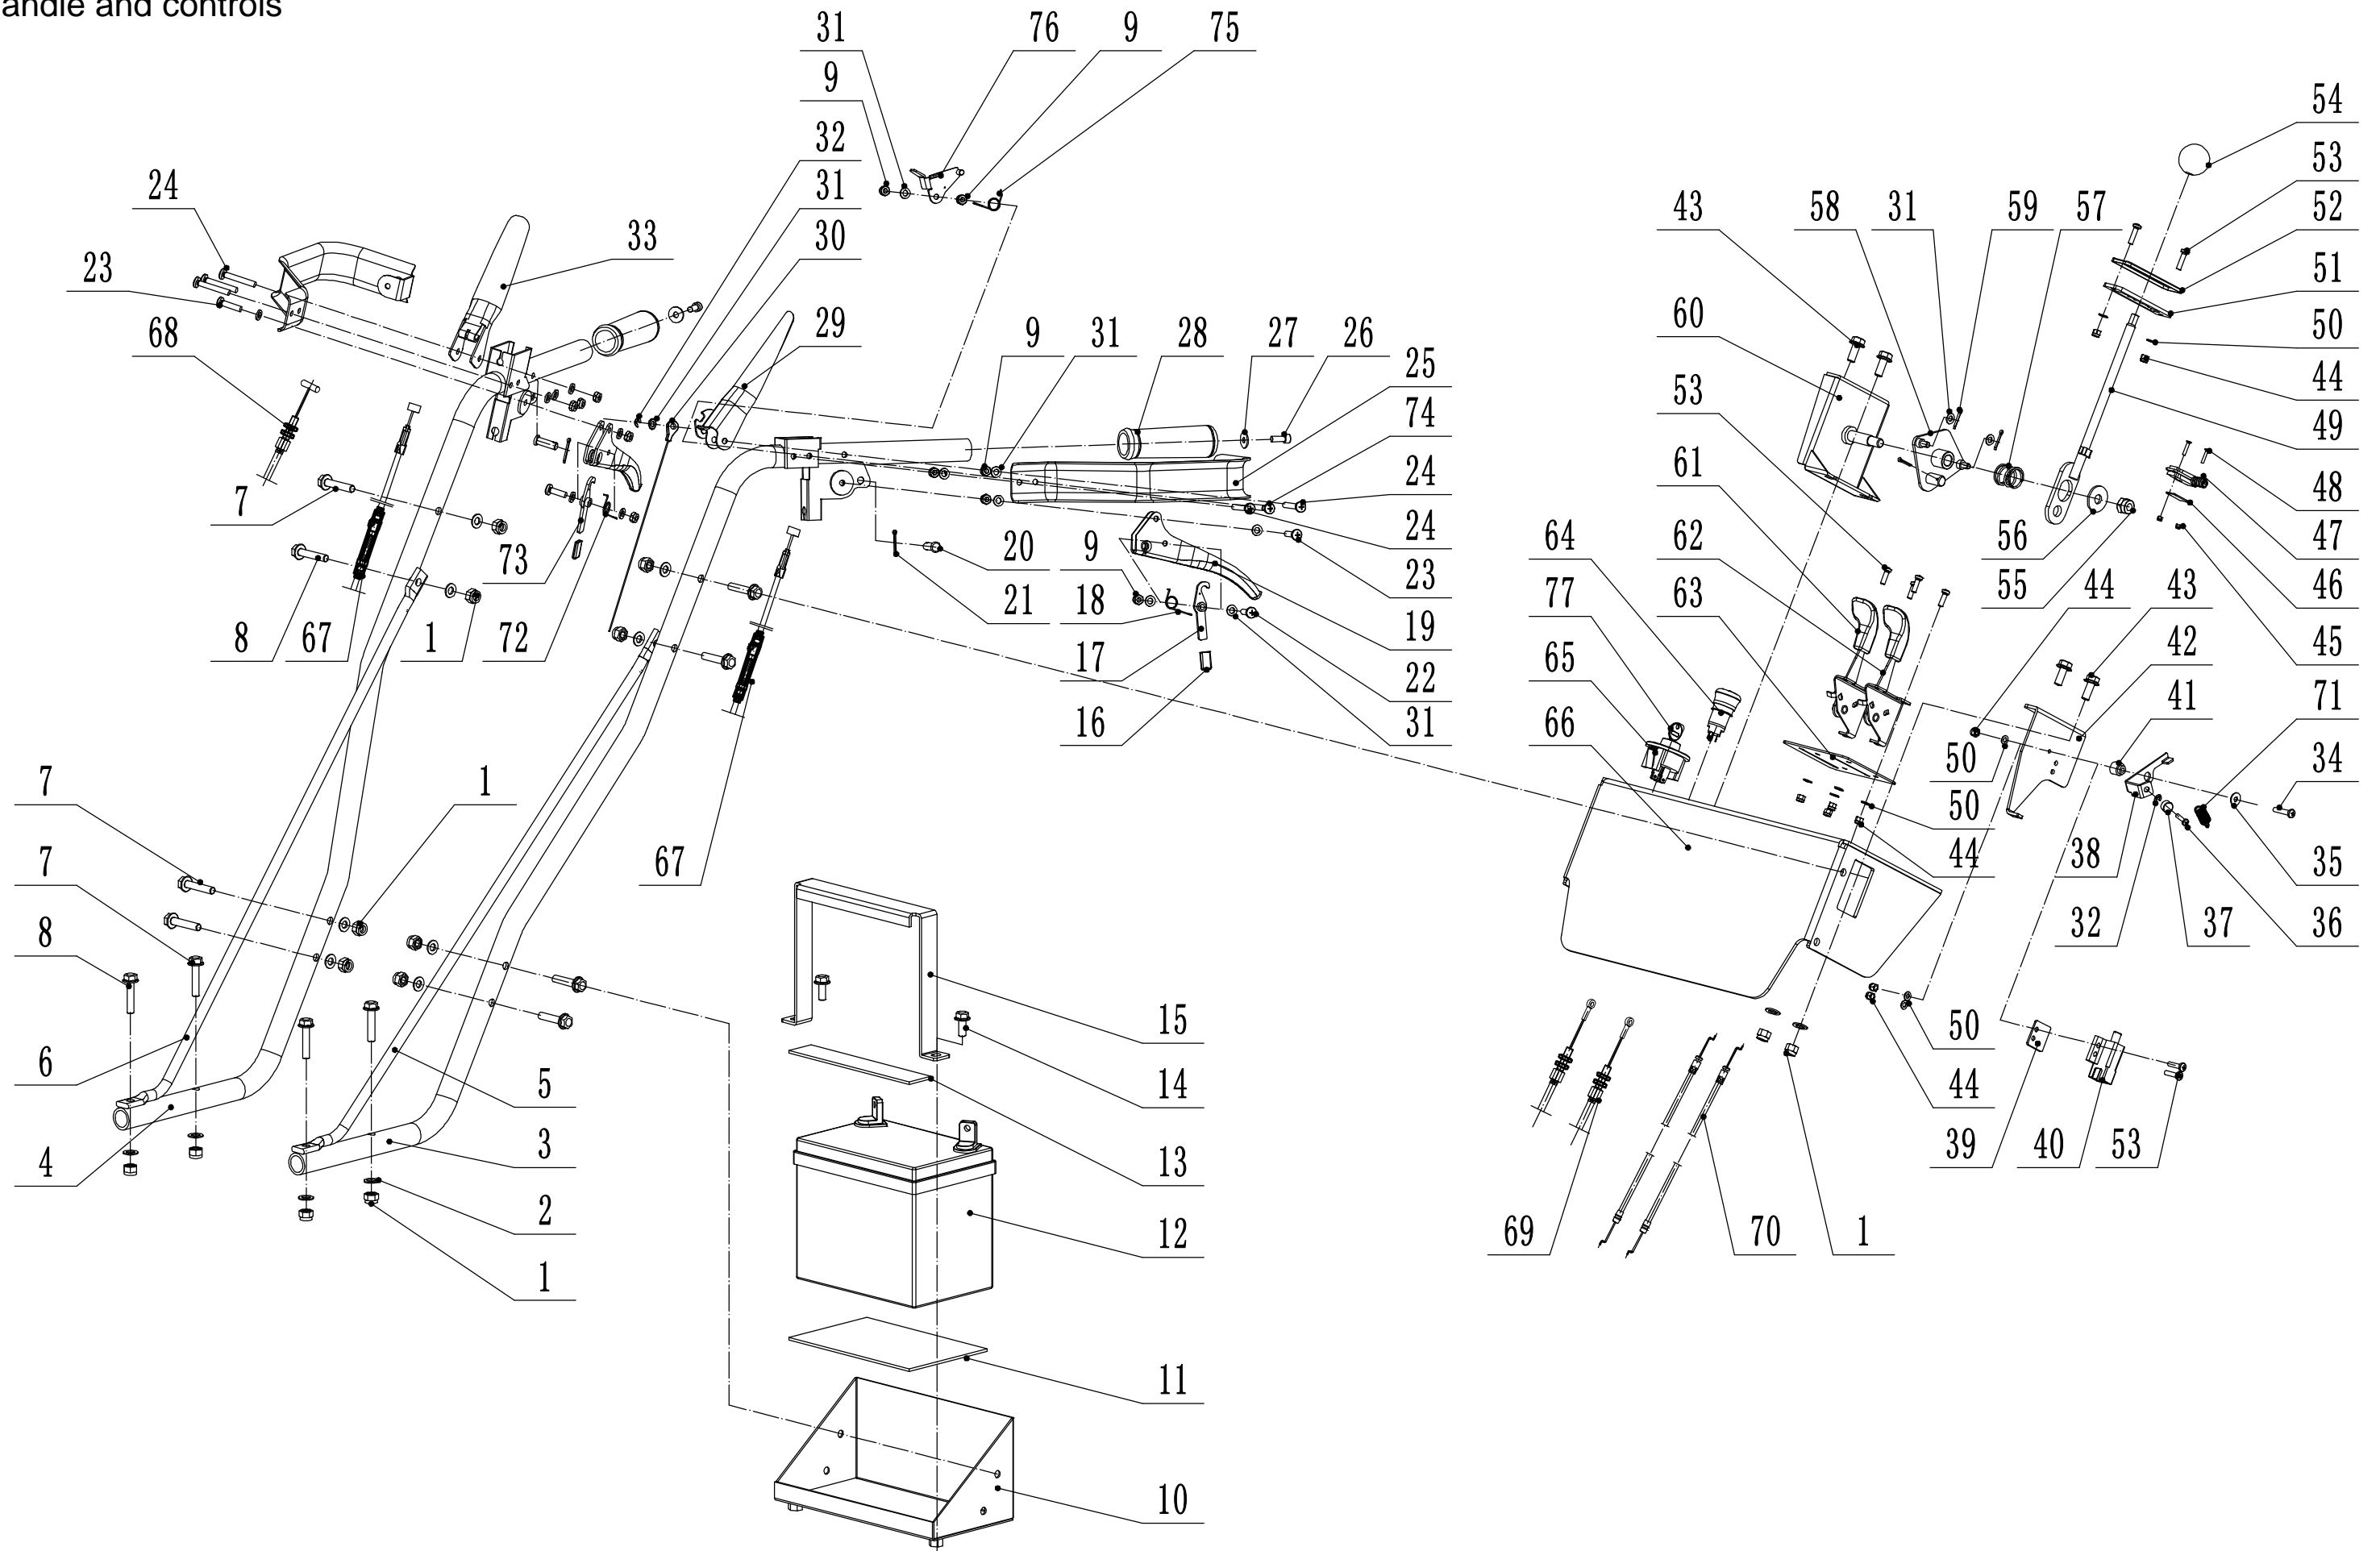

Model: WBBC7623LC
Service code: WBBC7623LC2410
Handle and controls

5 Handle and controls Spare parts price list		
No.	ID Zboží	Název
1	0202008000	Nut - M8
2	0301008000	Flat washer - φ8
3	1395000144	Left handle
4	1395000644	Right handle
5	1395001144	Left reinforcement rod
6	1395001244	Right reinforcement rod
7	0102008040	Bolt - M8*40
8	0102008045	Bolt - M8*45
9	0202006000	Lock nut - M6
10	1395001344	Battery bracket
11	13950057	Battery pad 2
12	DC12036	Battery
13	13950058	Battery pad 1
14	0128008020	Bolt - M8*20
15	1395001622	Battery pressure plate
16	13950059	Handle sheath 10*2*20
17	1395001702	Left parking lock hook
18	13950020	Left parking spring
19	1395002122	Brake steering handle
20	0801008024	Pin - 8*24
21	05012P5022	Splitpin - 2.5*22
22	0104006025	Screw - M6*25
23	0104006035	Screw - M6*35
24	0104006040	Screw - M6*40
25	1395002240	Hand guard
26	0103006020	Screw - M6*20
27	0302006000	Big washer - φ6
28	45A0323010	Big handle sheath
29	1395002349	Blade disc handle
30	13950025	Blade disc cable
31	0301006000	Flat washer - φ6
32	1301005000	Circlip - φ5
33	1395002640	Clutch handle
34	0104005025	Screw - M5*25
35	0302005000	Big washer - φ5
36	0104004012	Bolt - M4*12
37	1395002702	Binding post
38	1395002802	pressing plate
39	1395002902	Start switch pad
40	Z61C0300	Control switch
41	1395003002	Support sleeve
42	1395003101	Support plate
43	0102008020	Bolt - M8*20
44	0202005000	Lock nut - M5
45	0202003000	Lock nut - M3
46	Z42ED14000/22	Pressure plate for switch
47	13950032	Micro switch

No.	ID Zboží	Název
48	0104003025	Screw - M3*25
49	1395003301	Speed adjusting handle
50	0301005000	Flat washer - φ5
51	13950036	Limit plate
52	1395003701	Cover limit plate
53	0104005020	Screw - M5*20
54	2101008020	Handle ball BM8*20
55	0202010000	Nylon lock nut - M10
56	0302010000	Big washer - φ10
57	GT68WA08000/02	Spring
58	1395003801	Speed adjusting turntable
59	0501002016	Splitpin - 2*16
60	1395004001	Support plate
61	Z122241001	Throttle assembly
62	Z122241001	Throttle assembly
63	Z122245011A1	Rubber pad
64	13950042	Emergency stop
65	Z61E0300	Start switch
66	1395004344	Control panel
67	13950046	Brake cable
68	13950047	Clutch cable
69	13950048	Speed regulating cable
70	13950049	Throttle cable
71	4SC1307010C	Spring 1
72	13950050	Right parking torsion spring
73	1395005102	Right parking lock hook
74	0104006050	Screw - M6*50
75	13950054	OPC start spring
76	1395005549	OPC limit plate
77	Z61C0100	Key