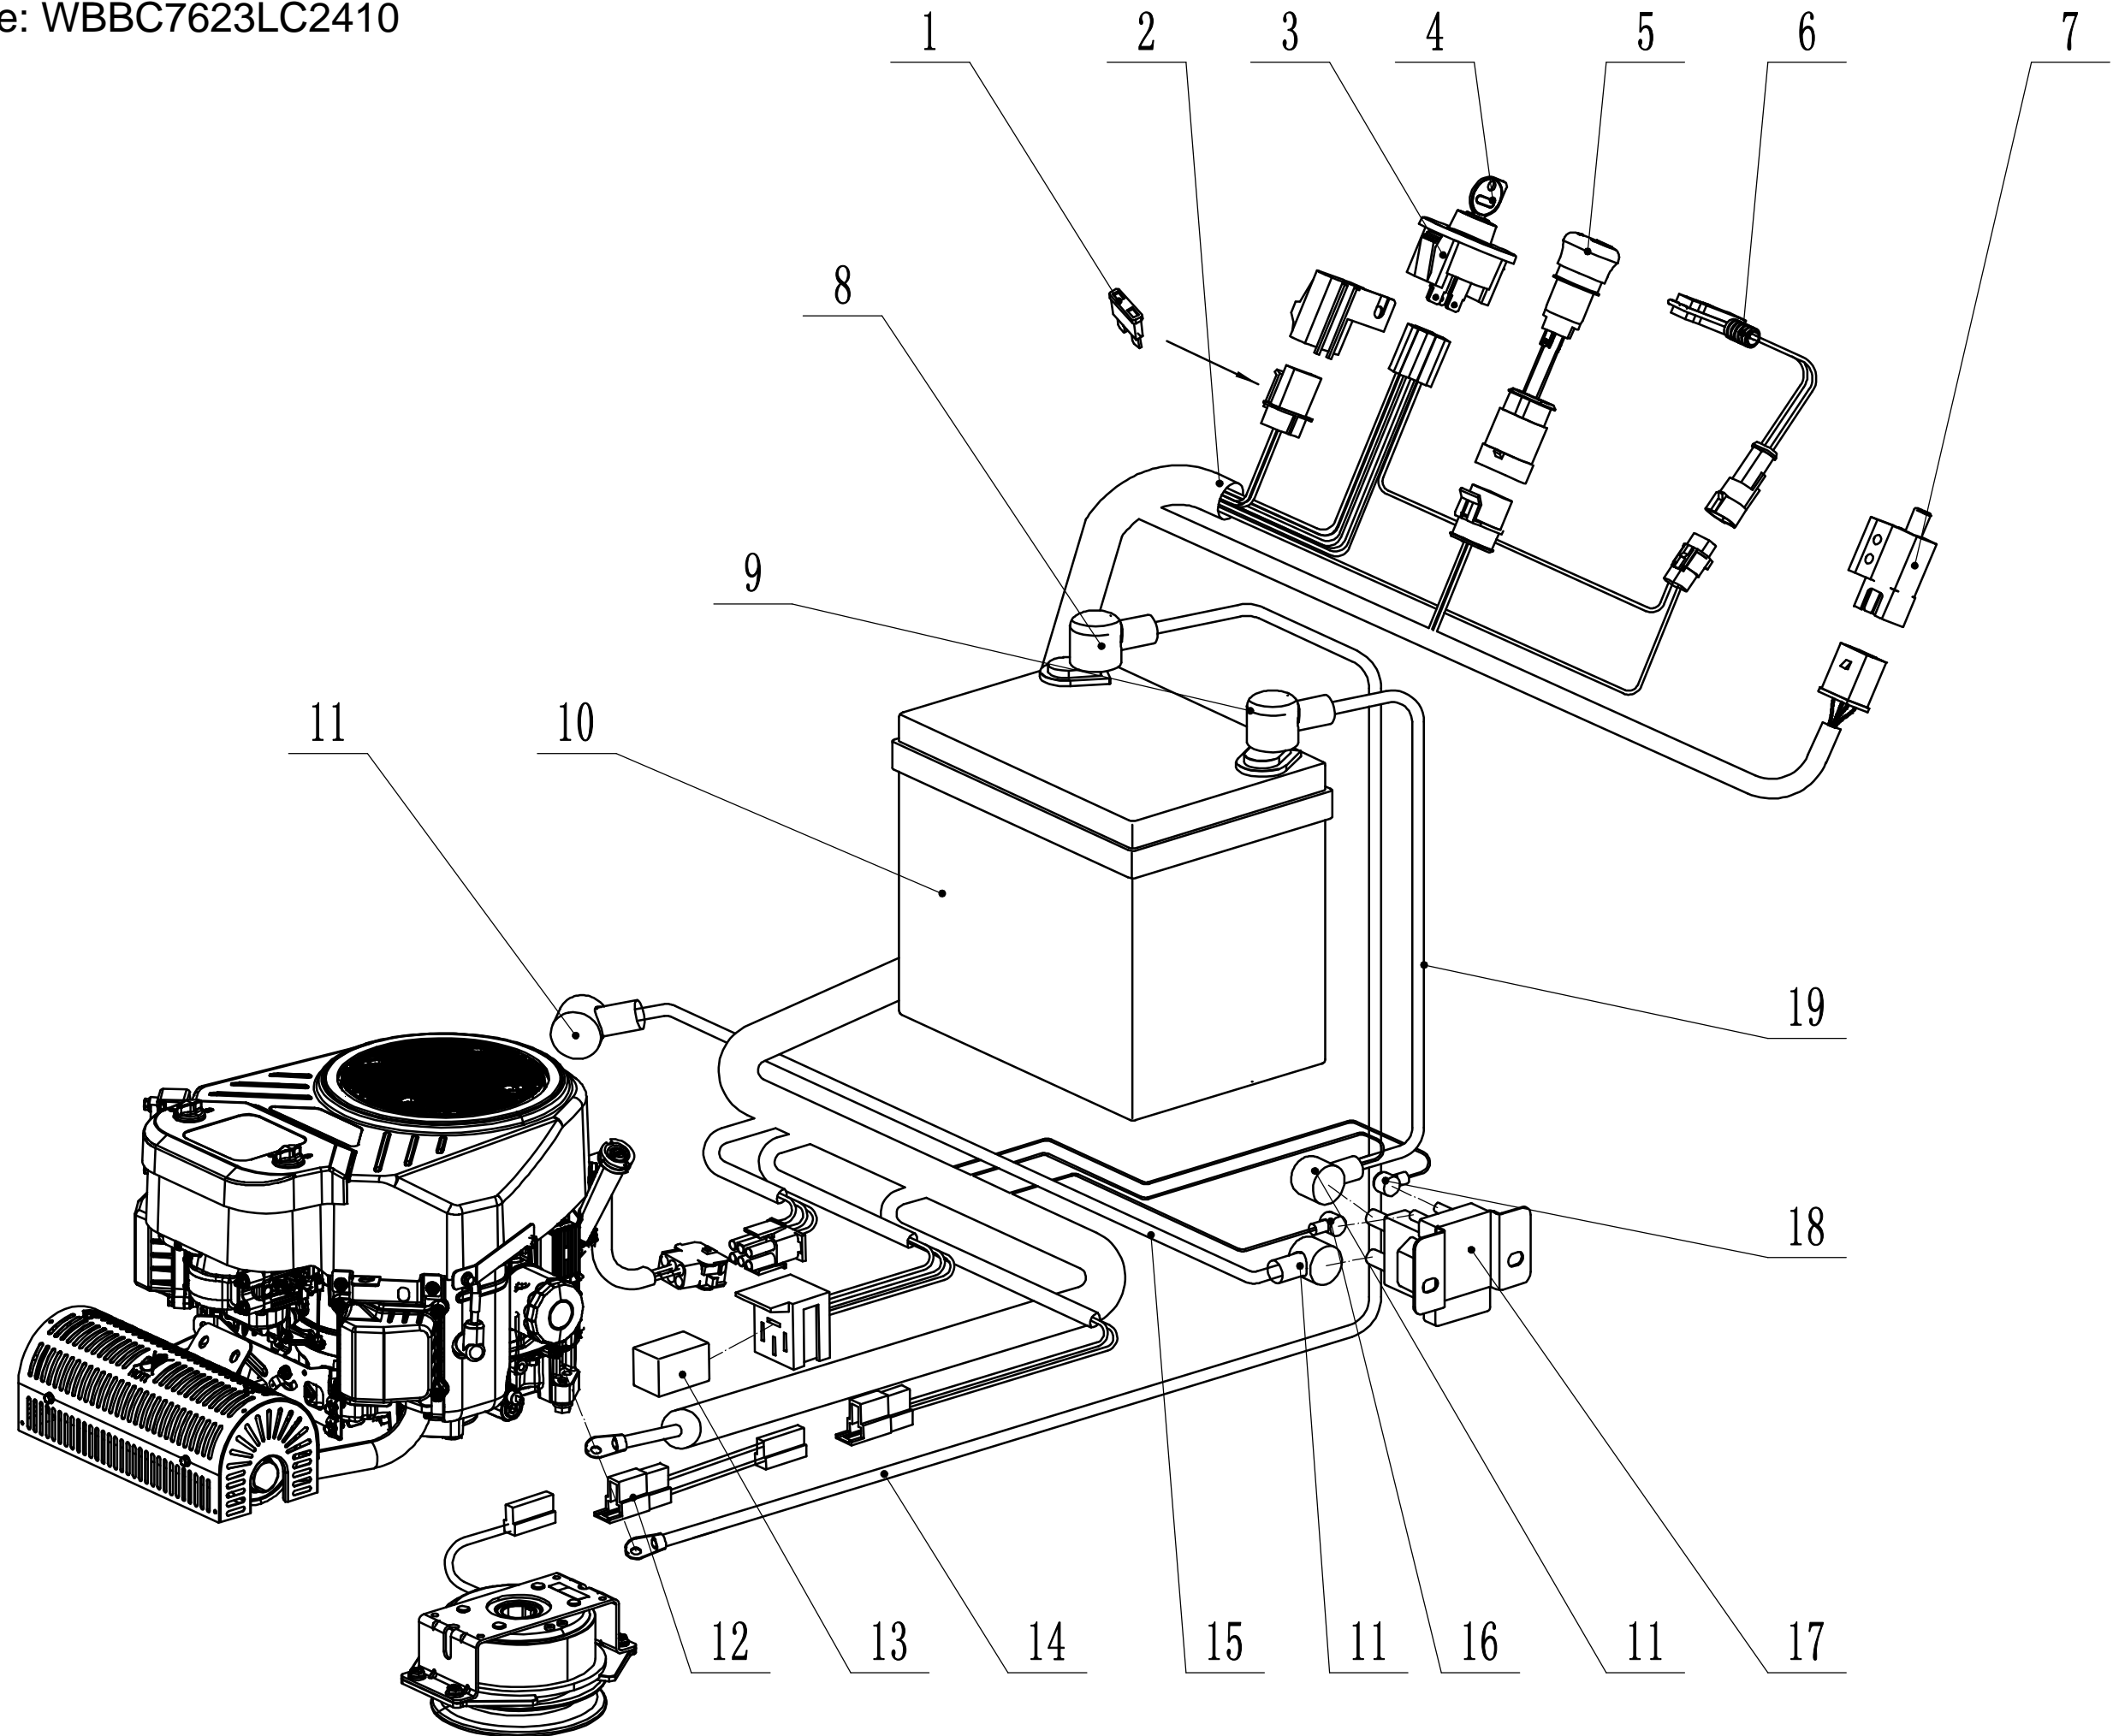

Model: WBBC7623LC
Service code: WBBC7623LC2410
Wiring loom

6	Wiring loom Spare parts price list	
No.	ID Zboží	Název
1	BXS020A	Fuse 20A
2	13960002	Main wire
3	Z61E0300	Ignition switch
4	Z61C0100	Key
5	13950042	Emergency stop button
6	13950032	Neutral safety switch
7	Z61C0300	Blade hold-to-run switch
8	13960009	Battery black sheath
9	13960010	Battery red sheath
10	DC12036	Battery
11	WB9650008	Protective sheath 12*22
12	13960006	Electric clutch wire
13	Z122420014	Clutch relay
14	13960004	Electric clutch wire
15	13960005	Start motor wire
16	WB9650012	Black protective sheath - 14*8
17	WB9670004	Start relay
18	WB9650011	Red protective sheath - 14*8
19	13960003	Positive wire