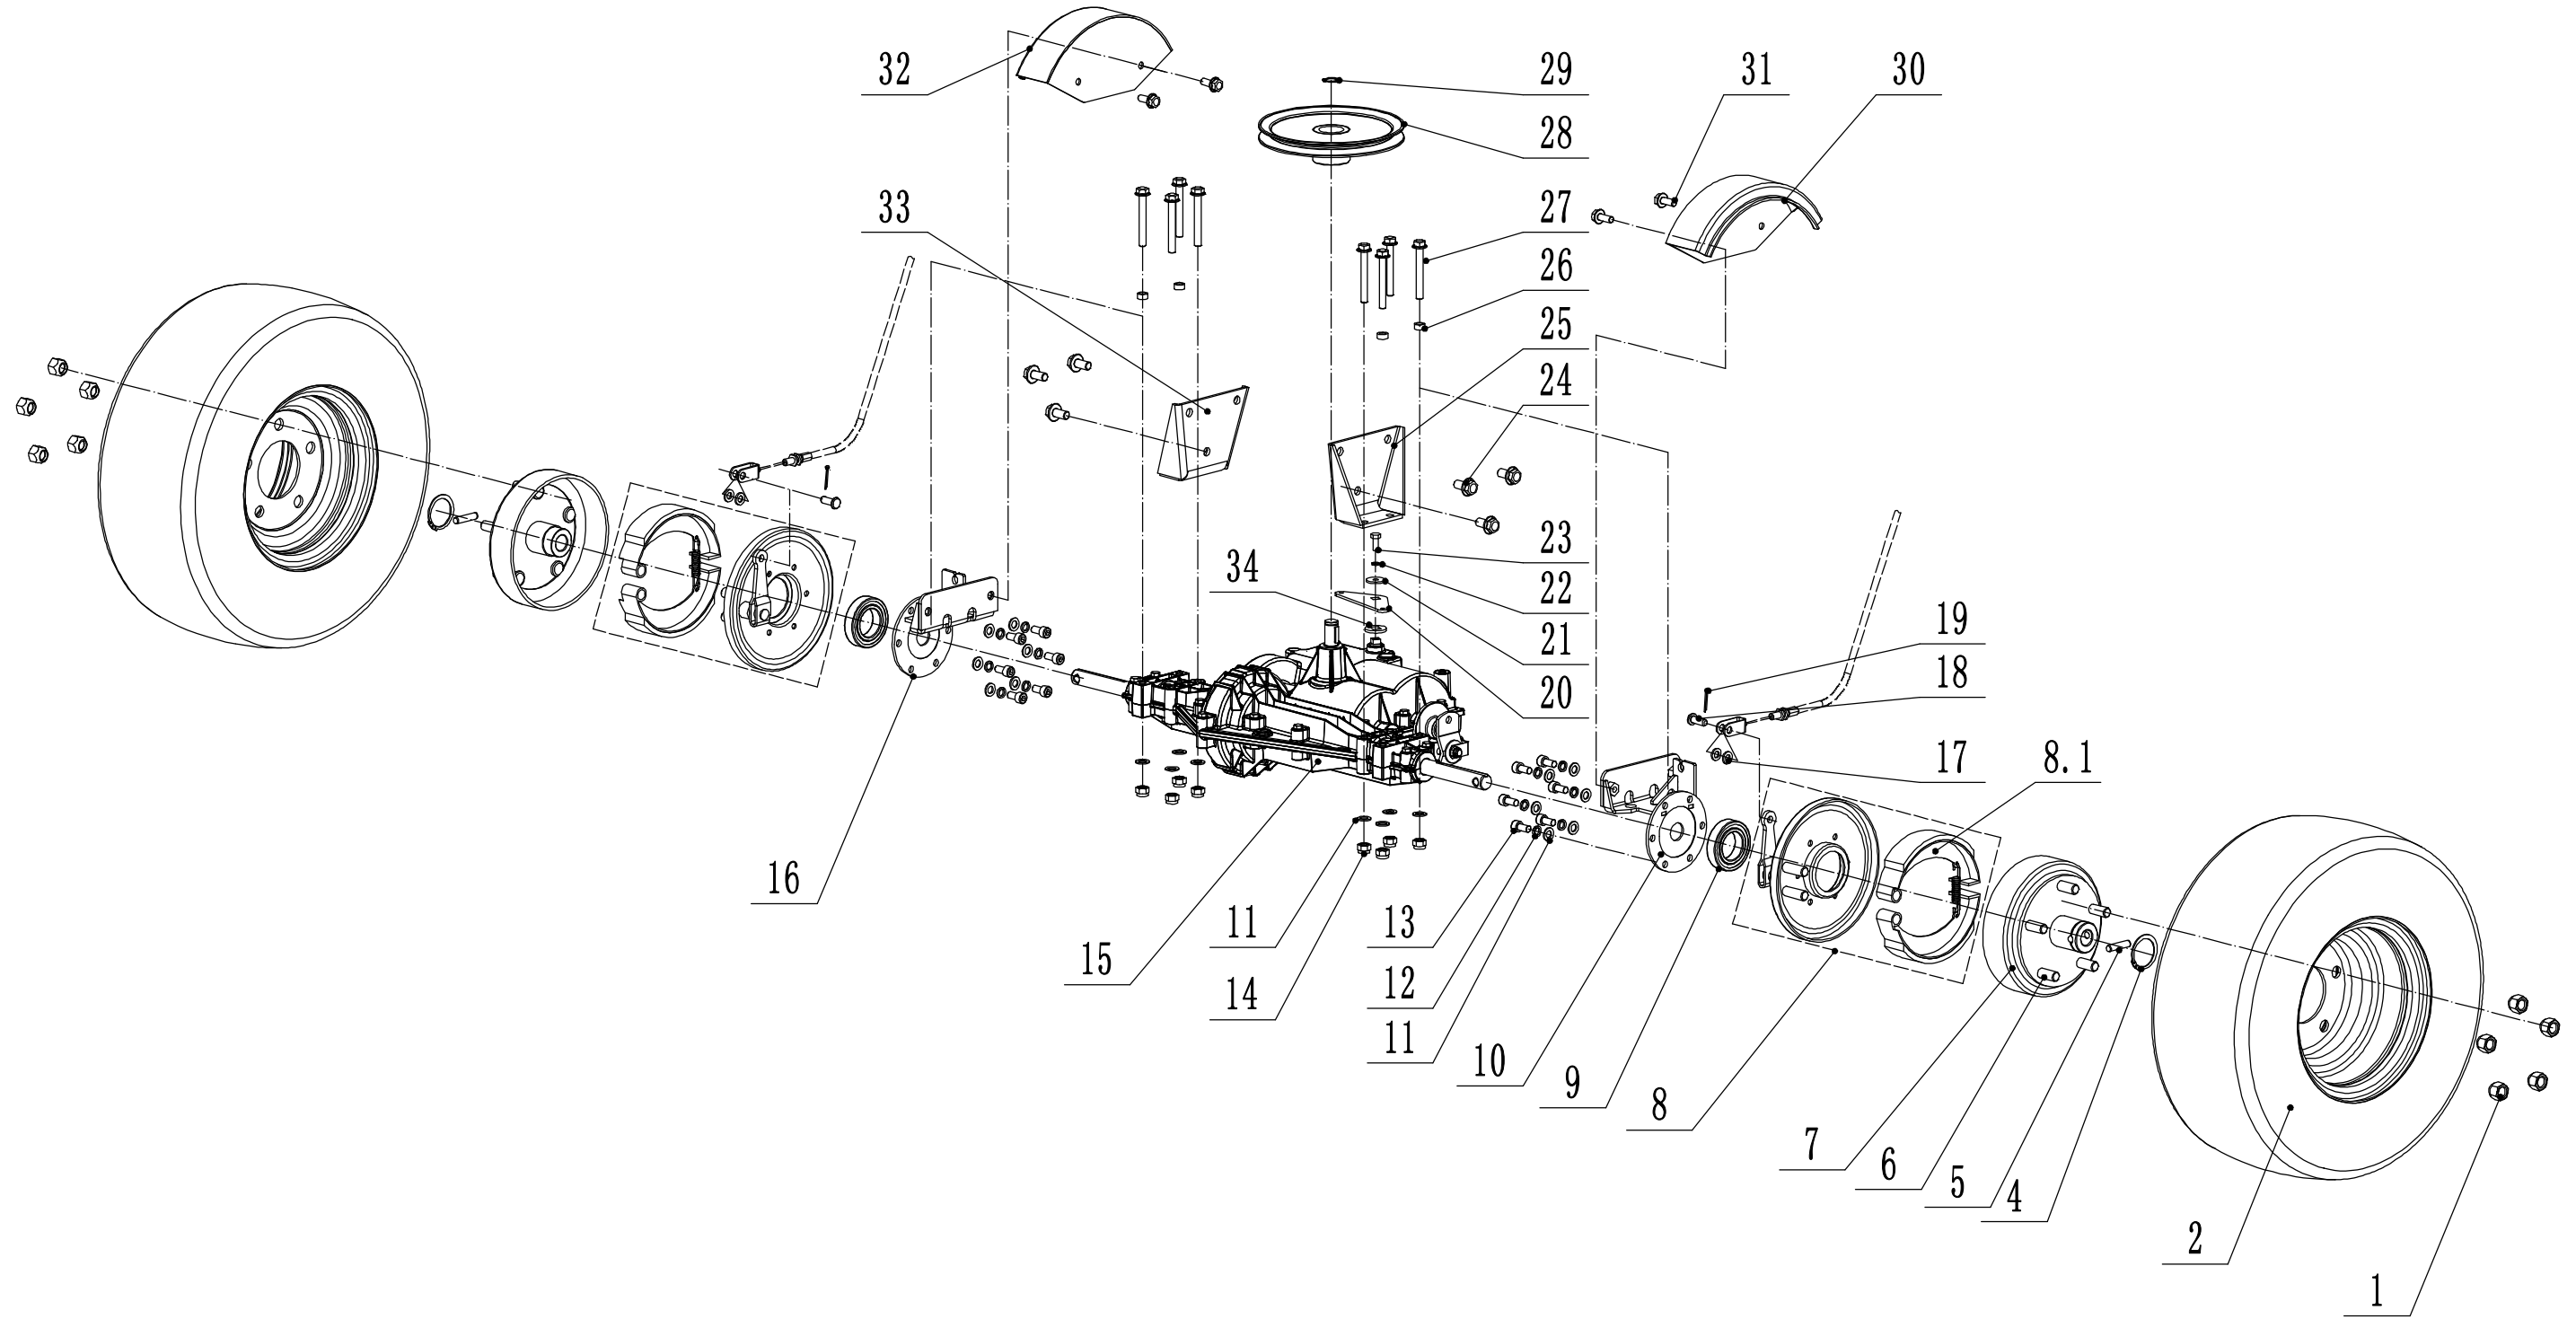

Model: WBBC7623LC
Service code: WBBC7623LC2410
Rear axle

4 Rear axle Spare parts price list		
No.	ID Zboží	Název
1	13940025	Wheel nut - M12*1.25
2	13940026	Wheel 18*6,5-8
4	1001038000	Circlip - Φ38
5	50510001	Pin - Φ8*35 65mm
6	0111012040B	Wheel bolt - M12*1.25*40
7	1394000302	Brake hub flange
8	13940004	Brake hub assembly 160
8,1	13940030	Brake block
9	6007-2RS	Bearing 6007
10	1394000502	Left connecting plate
11	0301008000	Flat washer - Φ8
12	0401008000	Circlip - Φ8
13	0103008016	Screw - M8*16
14	0202008000	Nut - M8
15	13940009	Transmission
16	1394001002	Right connecting plate
17	4510117010	Nylon spacer
18	0801008020	Pin - 8*20
19	05012P5022	Split pin - 2.5*22
20	1394001402	Speed regulating plate
21	4SC3609020	Big washer
22	0401006000	Spring washer - ϕ6
23	CM030000190	Fixing bolt
24	0102010020	Bolt - M10*20
25	1394002701	Left support seat
26	1394001602	Spacer sleeve
27	50020002	Bolt - M8*65
28	1394001702	Transmission pulley
29	1001016000	Circlip - Φ16
30	1394002022	Left grass guard
31	0102008020	Bolt - M8*20
32	1394002322	Right grass guard
33	1394002801	Right support seat
34	1394002902	Spacer, Speed adjusting board