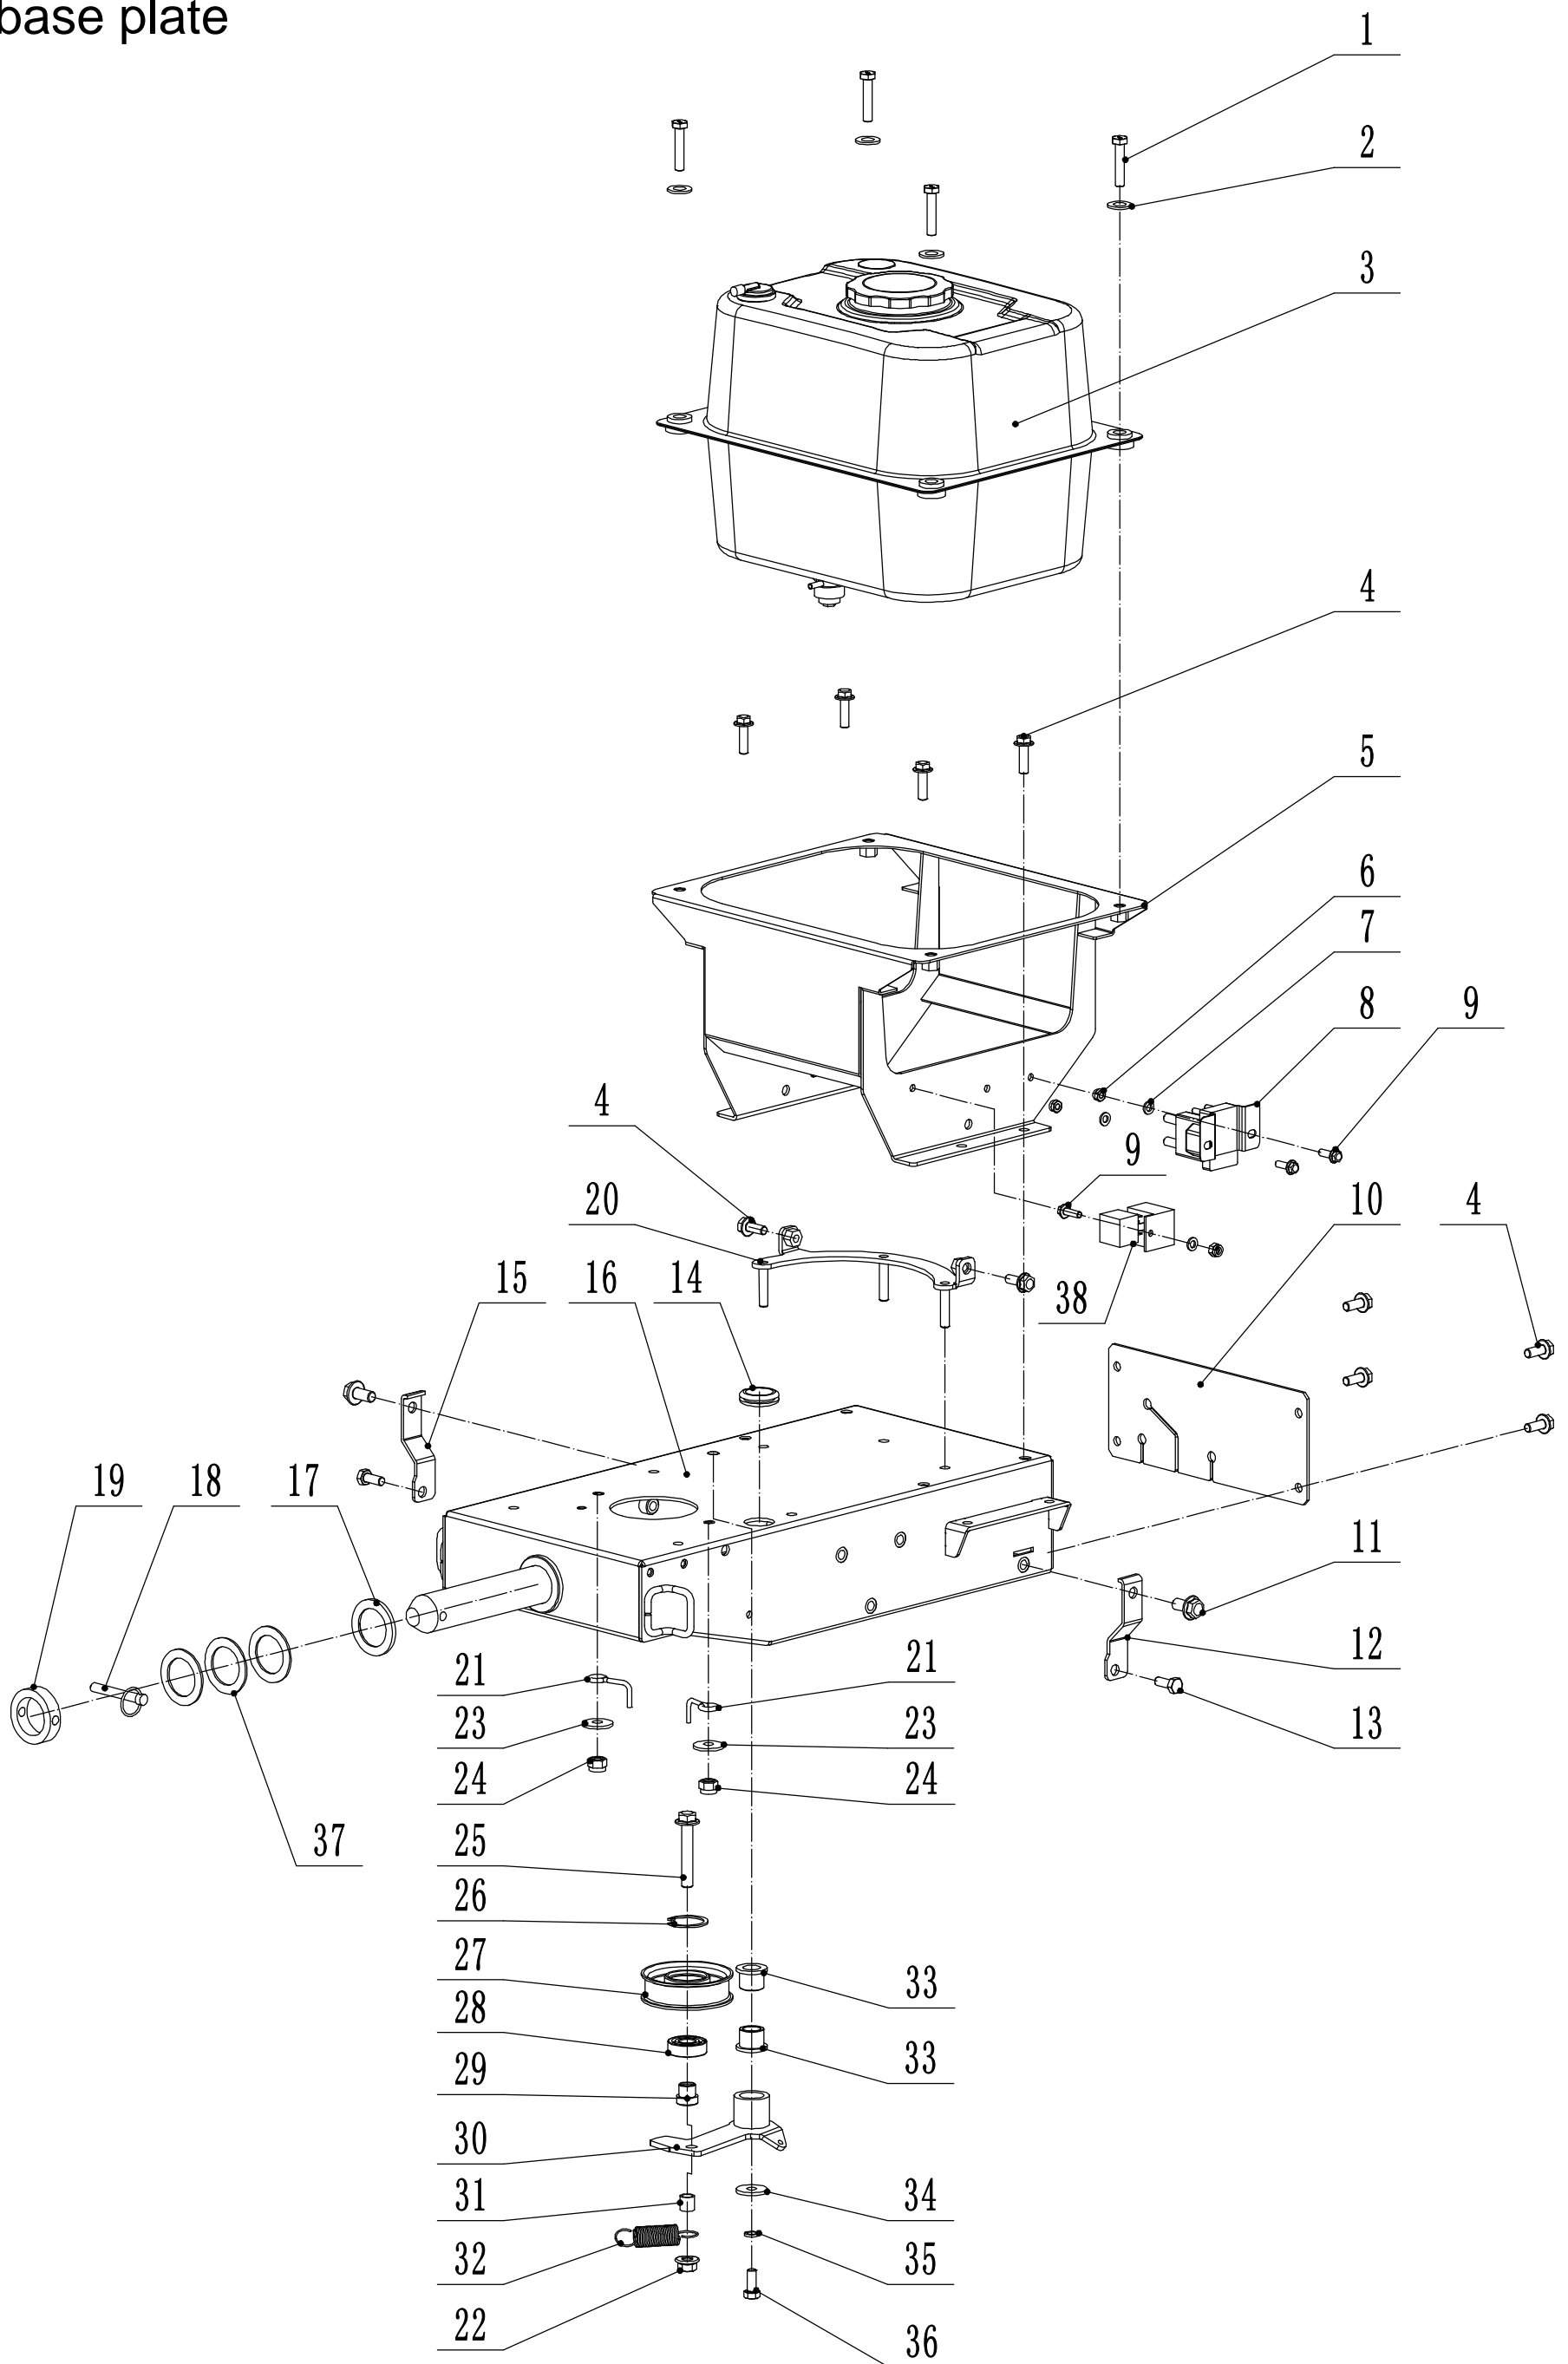

Model: WBBC7623LC
Service code: WBBC7623LC2410
Main base plate

3	Main base plate Spare parts price list	
No.	ID Zboží	Název
1	0102008030	Bolt - M8*30
2	0302008000	Big washer - $\varnothing 8$
3	16620-Z120210-H7A0	Tank 15L
4	0102008020	Bolt - M8*20
5	1393000222	Tank bracket
6	0202006000	Lock nut - M6
7	0301006000	Flat washer - $\varnothing$
8	WB9670004	Relay
9	0102006016	Bolt - M6*16
10	1393000622	Rear deflector
11	0102010020	Bolt - M10*20
12	1393000701	Left support plate
13	4820113010	Bolt - 5/16-18x16
14	13930034	Rubber ring - $\Phi 25$
15	1393000801	Right support plate
16	1393003544	Main seat plate
17	13930018	Positioning sleeve
18	13930019	Pin - M8*60
19	1393002002	Lock sleeve
20	1393002102	Limited rod
21	1393002302	Belt limiter
22	0204010000	Metal lock nut - M10
23	0302010000	Big washer - $\varnothing 10$
24	0202010000	Lock nut - M10
25	0102010060	Bolt - M10*60
26	0901035000	Circlip - 35
27	1393003602	Drive tensioner
28	6202-2RS	Bearing 6202-2RS
29	1393002702	Tensioning cushion sleeve
30	1393003702	Tensioning arm
31	1392002502	Spacer sleeve
32	13930032	Tensioning spring
33	GM56A060000080	Solid bearing
34	0303008000	Big washer - $\varnothing 8$
35	0401008000	Spring washer - $\varnothing 8$
36	0101008020	Bolt - M8*20
37	1393003302	Spacer
38	Z122420014	Relay