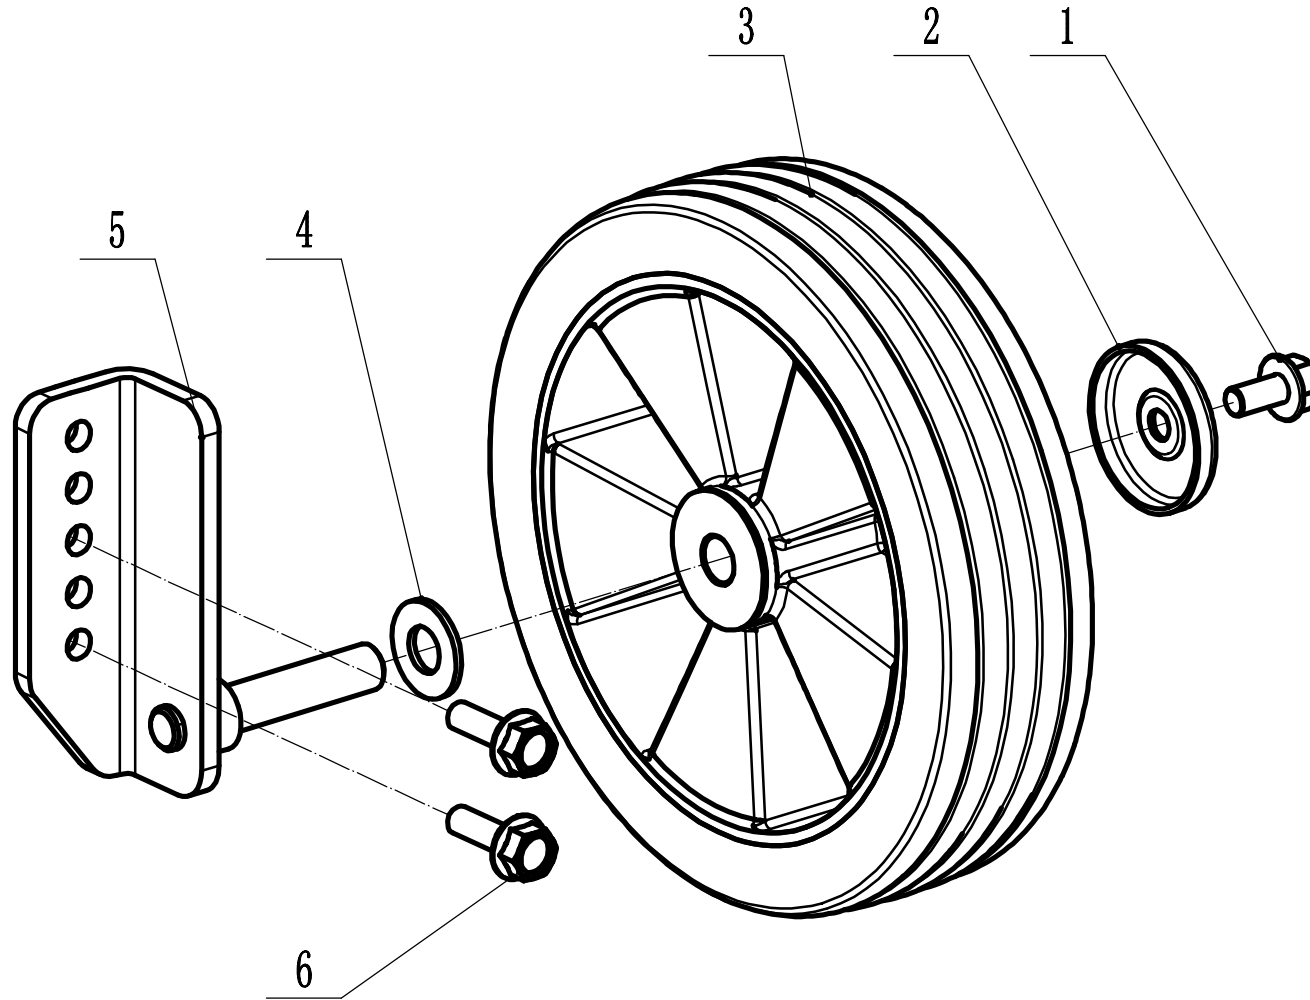

Model:WBBC537SCV
Service code: WBC537VC020B2211
Left-front wheel

Part7 Left-front wheel Spare Parts		
No.	ID Zboží	Název
1	0102008016	Bolt - M8*16
2	48R0210012/01	Wheel cap
3	BC53AF04000	Polyurethane wheel
4	5310210010/02	Gasket for wheel axle
5	BC45TF02000C2/49	Left-front wheel bracket
6	0102008025	Bolt - M8*25