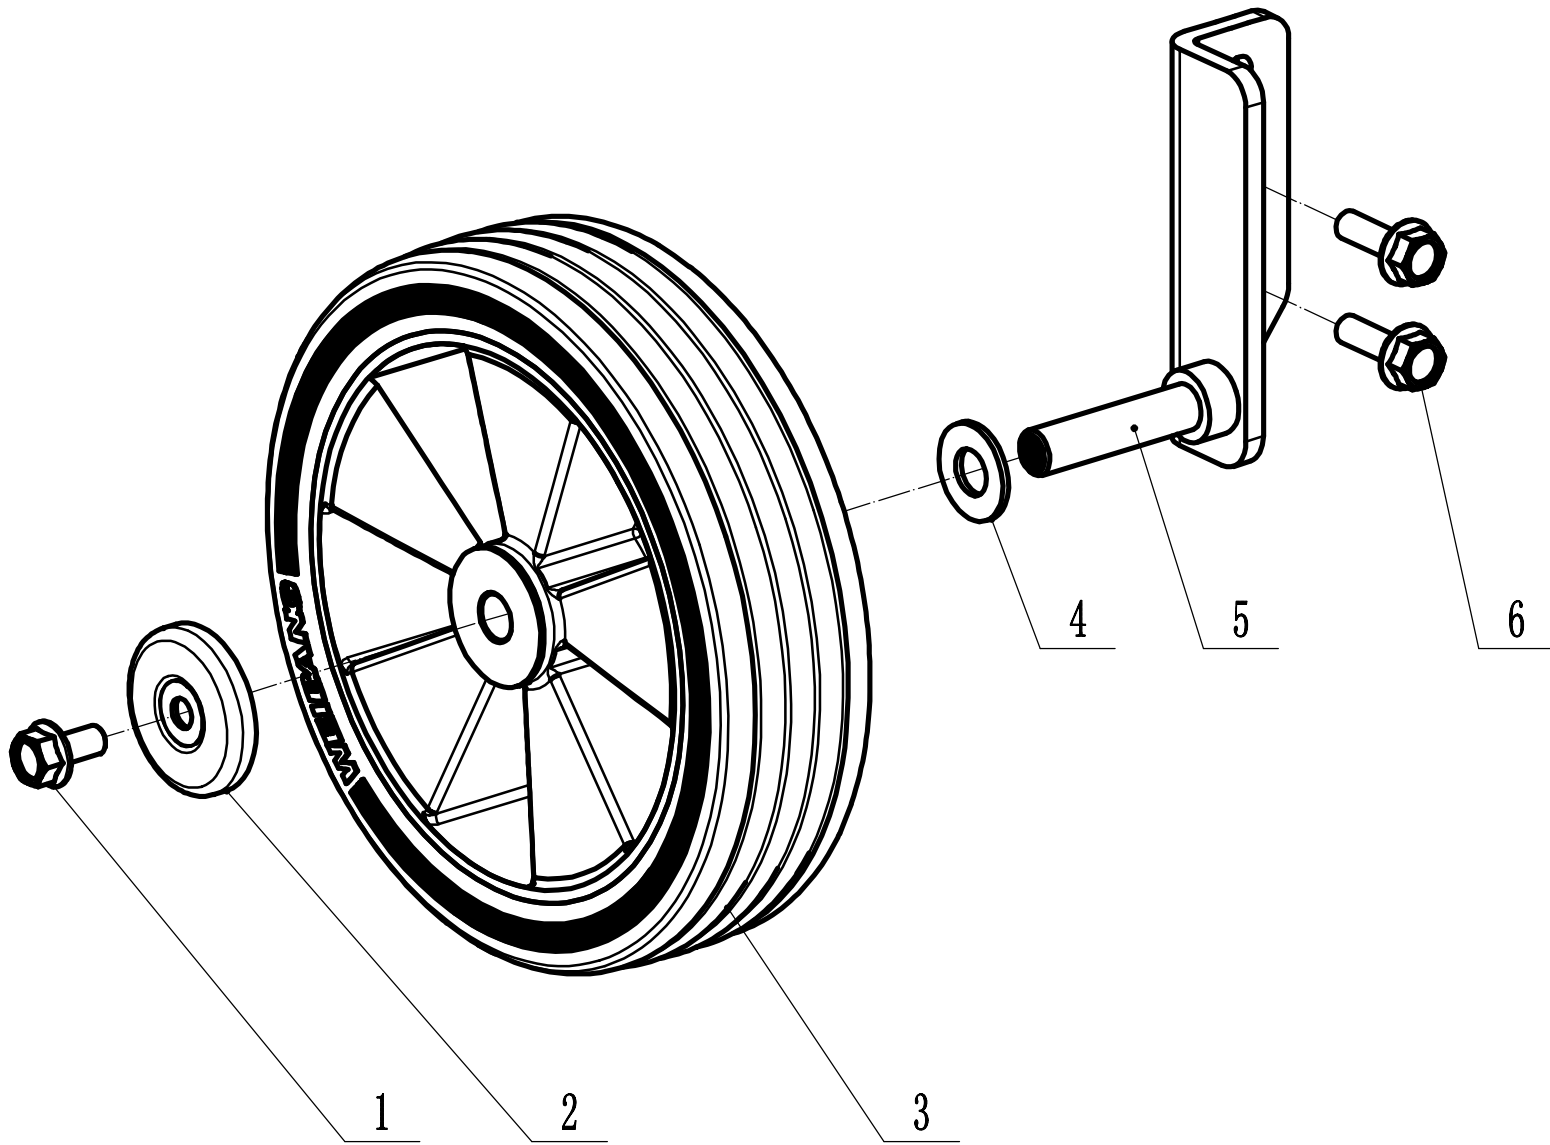

Model:WBBC537SCV
Service code: WBC537VC020B2211
Right-front wheel

Part6 Right-front wheel Spare Parts

No.	ID Zboží	Název
1	0102008016	Bolt - M8*16
2	48R0210012/01	Wheel cap
3	BC53AF04000	Polyurethane wheel
4	5310210010/02	Gasket for wheel axle
5	BC45TG01000C2/49	Right-front wheel bracket
6	0102008025	Bolt - M8*25