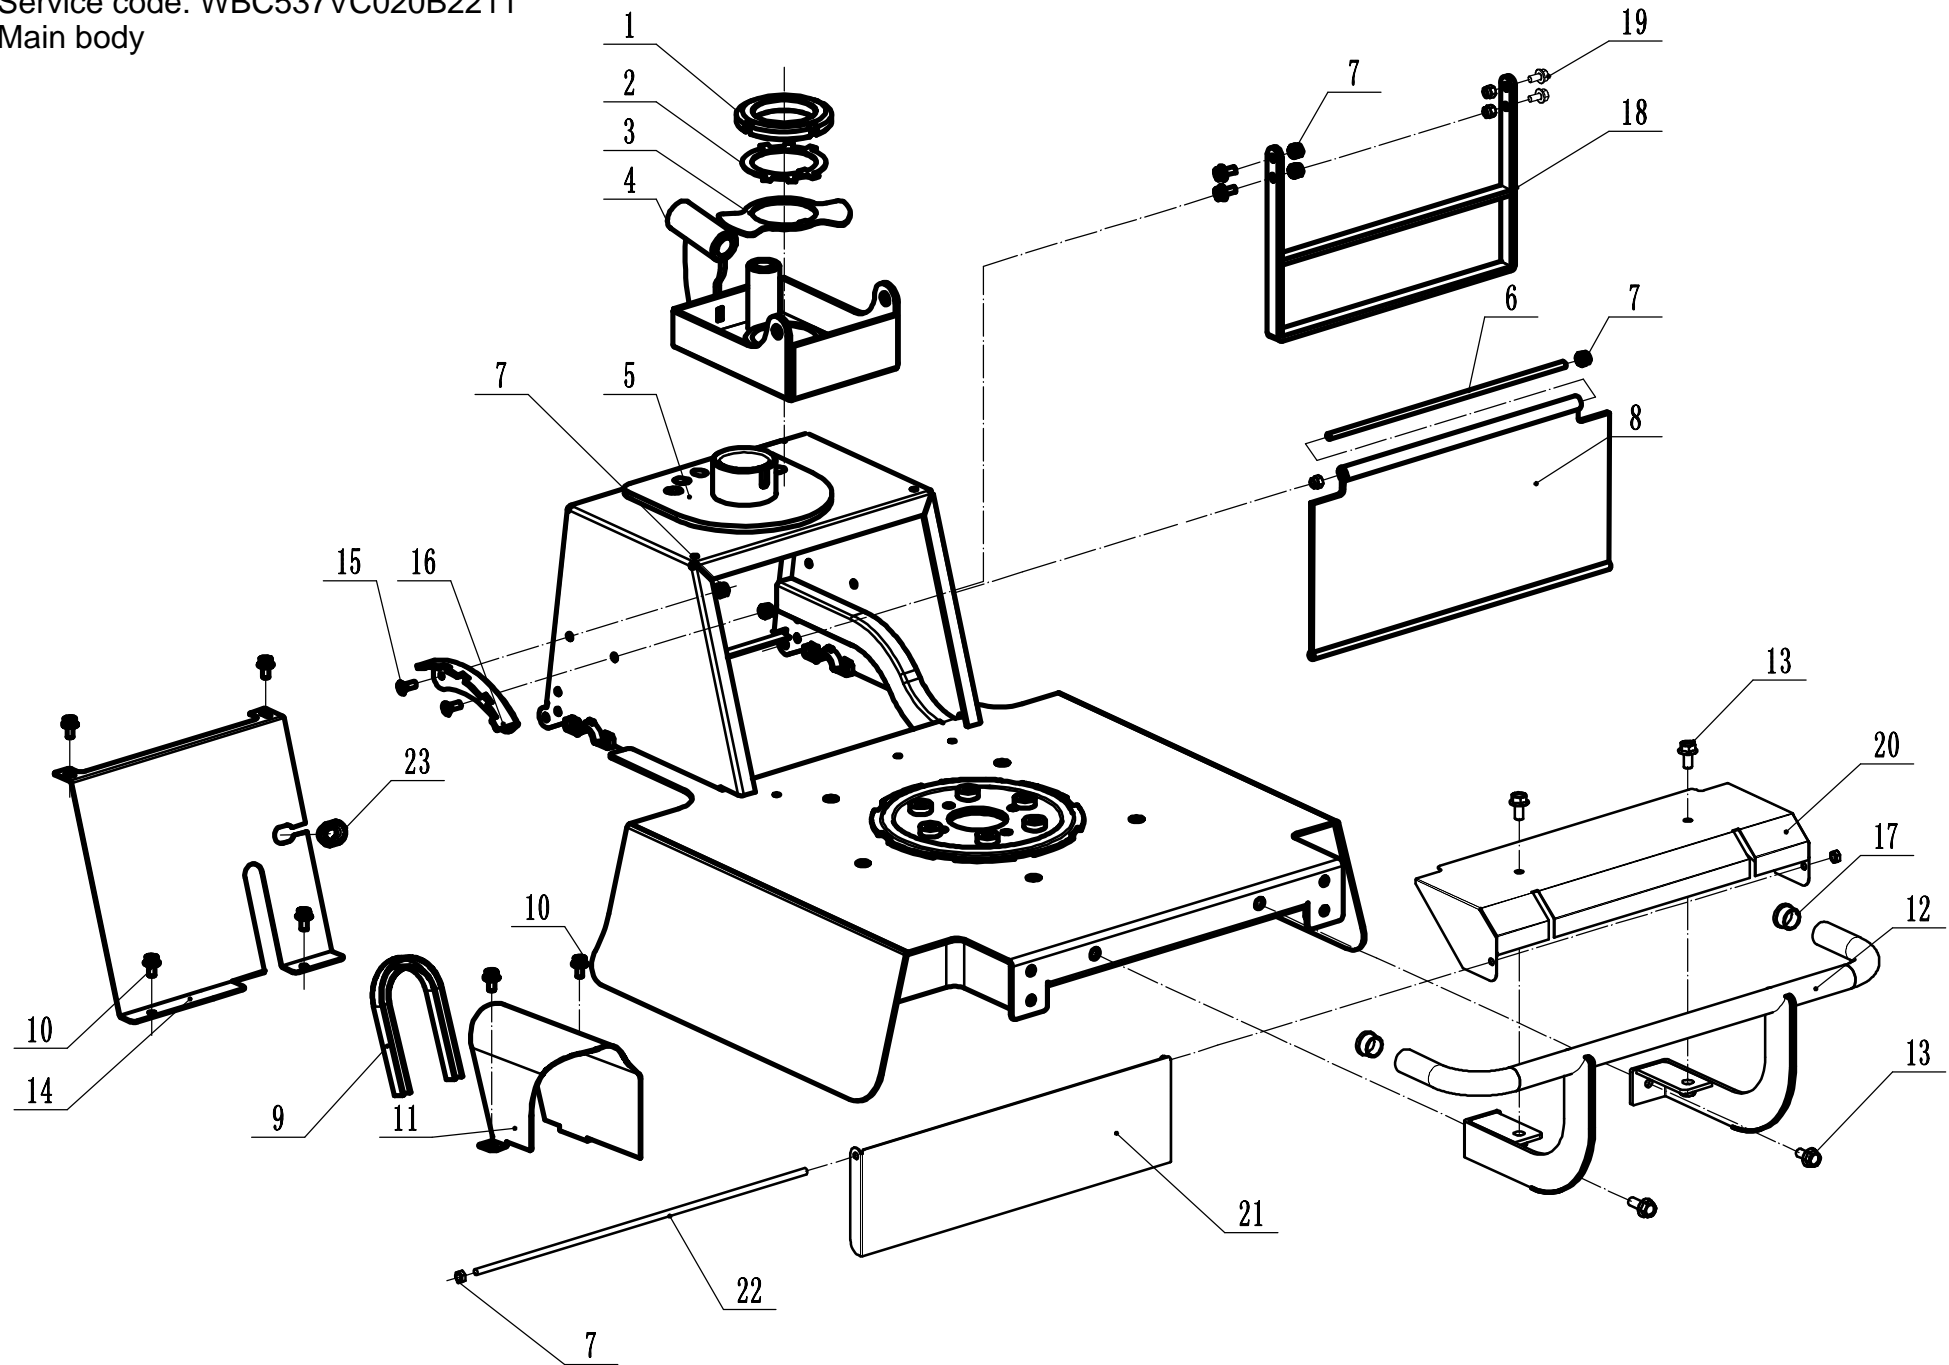

Weibang WB BC 537 SCV

r.v.2024

Model:WBBC537SCV

Service code: WBC537VC020B2211

Blade system

WEIBANG[®]
GARDEN MACHINES

Part2 Blade system Spare Parts		
No.	ID Zboží	Název
1	0102010020	Bolt - M10*20
2	BC53AB09000/49	Engine seat
3	0302010000	Big washer - M10
4	48R0162413	Bolt - 5/16*24牙*25
5	1102005018	Key - 5*5*8
6	BC53AB01000B1	Safety clutch
7	0401008000	Circlip - M8
8	0101008025/10P9	Bolt - M8*25
9	BC53AB02000	Blade shaft component
10	6005-2RS	Bearing
11	BC53AB03000	Blade shaft
12	BC53AB05000/22	Bearing seat
13	BC45BB07000B1/02	Spacer for blade shaft bearing
14	0901047000	Circlip - M47
15	BC53AB06000	Adapter
16	BC53AB07000/01	Grass proof of protective sleeve
17	BC53AB04000/01	Blade
18	BC53AB08000/04	Belleville spring
19	0202010000	Nylon lock nut - M10
20	0301008000	Flat washer - M8
21	0101008030	Bolt - M8*30
22	BC45TB09000/22	Flail blade

Model:WBBC537SCV
Service code: WBC537VC020B2211
Main body

Part3 Main Body Spare Parts

No.	ID Zboží	Název
1	0219060000	Circle nut - M60
2	0304060000	Tab washer for circle nut
3	BC53AC01000/49	Limit washer
4	BC45TC02000/49	Rotating base
5	BC53AC02000/49	Chassis
6	GM46A000000060/02	Rear tail axle
7	0202006000	Nylon lock nut - M6
8	BC53AC04000	Rear deflector
9	BC45TC10000	Dust guard
10	4820104010	Screw - M6*12
11	BC53AC05000/22	Drive shaft shield
12	BC53AC06000/40	Bumper
13	0102008020	Bolt - M8*20
14	BC53AC07000/49	Front baffle
15	0104006016	Screw - M6*16
16	BC45TC14000B1/22	Indexing plate
17	BC45BC11000	Plug for bumper