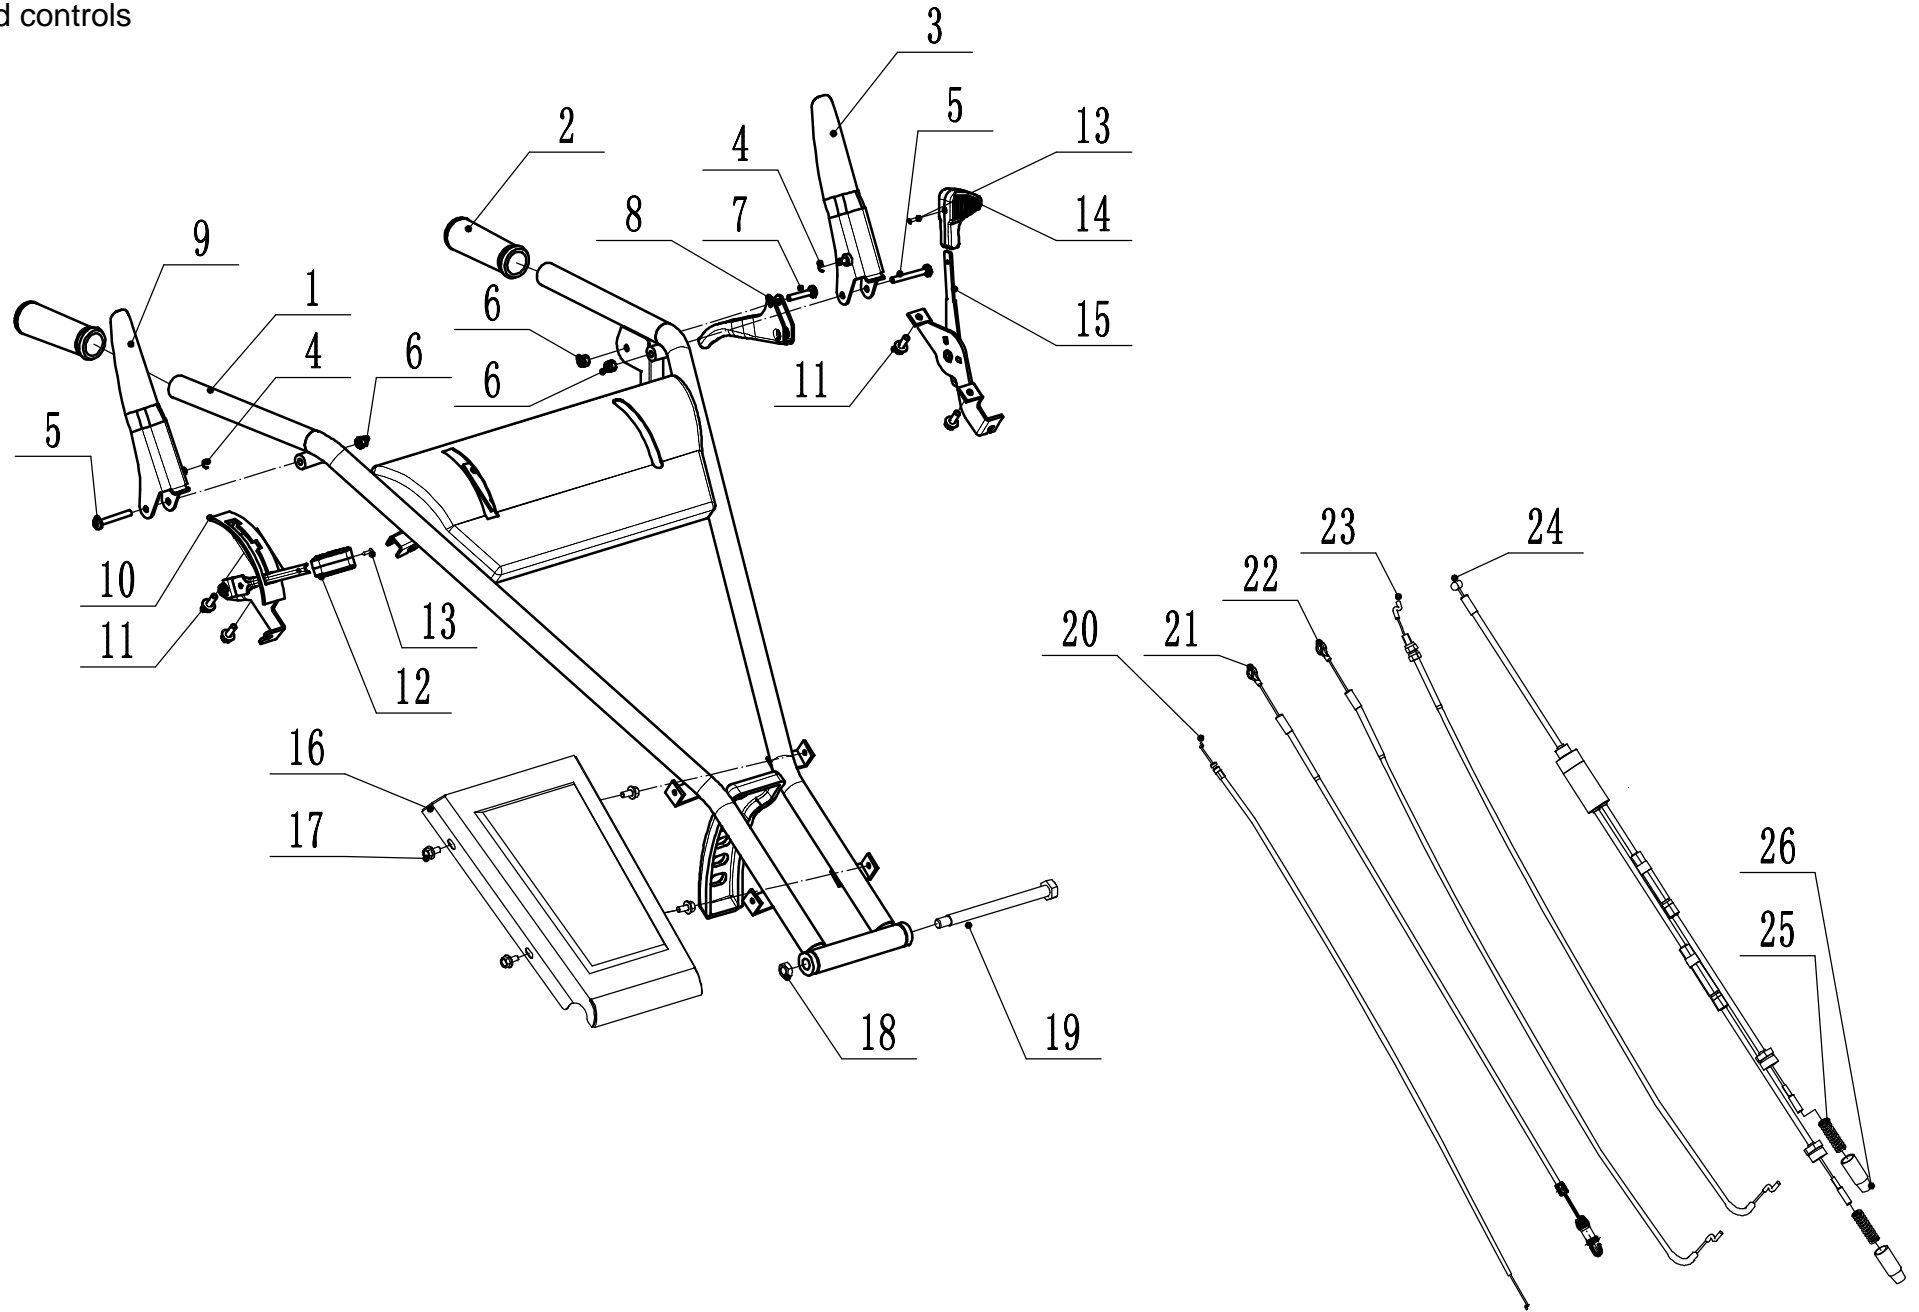

Model:WBBC537SCV
Service code: WBC537VC020B2211
Handle and controls

Part4 Handle and controls Spare Parts

No.	ID Zboží	Název
1	BC53AD01000/49	Handle
2	45A0323010	Big hande sheath
3	BC53AD02000/01	Drive handle
4	1301005000	Criclip - M5
5	0104006045	Screw - M6*45
6	0202006000	Nylon lock nut - M6
7	0104006025	Screw - M6*25
8	BC45TD02000/01	Rotating plate for handle
9	BC53AD03000/49	Brake handle
10	BC45TD11000	Speed control bracket
11	0102006016	Bolt - M6*16
12	5380508010	Speed control grip
13	0106003013	Screw - ST2.9*13
14	5380510010	Throttle grip
15	BC53AD04000	Throttle bracket
16	BC45TD13000/49	Shield
17	0102006012	Bolt - M6*12
18	0202012000	Nylon lock nut - M12
19	BC45TD12000/02	Step bolt
20	YM98-1010-A1	Throttle cable
21	BC53AD05000	Clutch cable
22	BC53AD06000	Brake cable
23	BC45TD17000	Speed control cable
24	BC45TD16000	Height and angle adjustment cable
25	BC45TD21000/02	Spring
26	BC45TD22000/02	Cable core