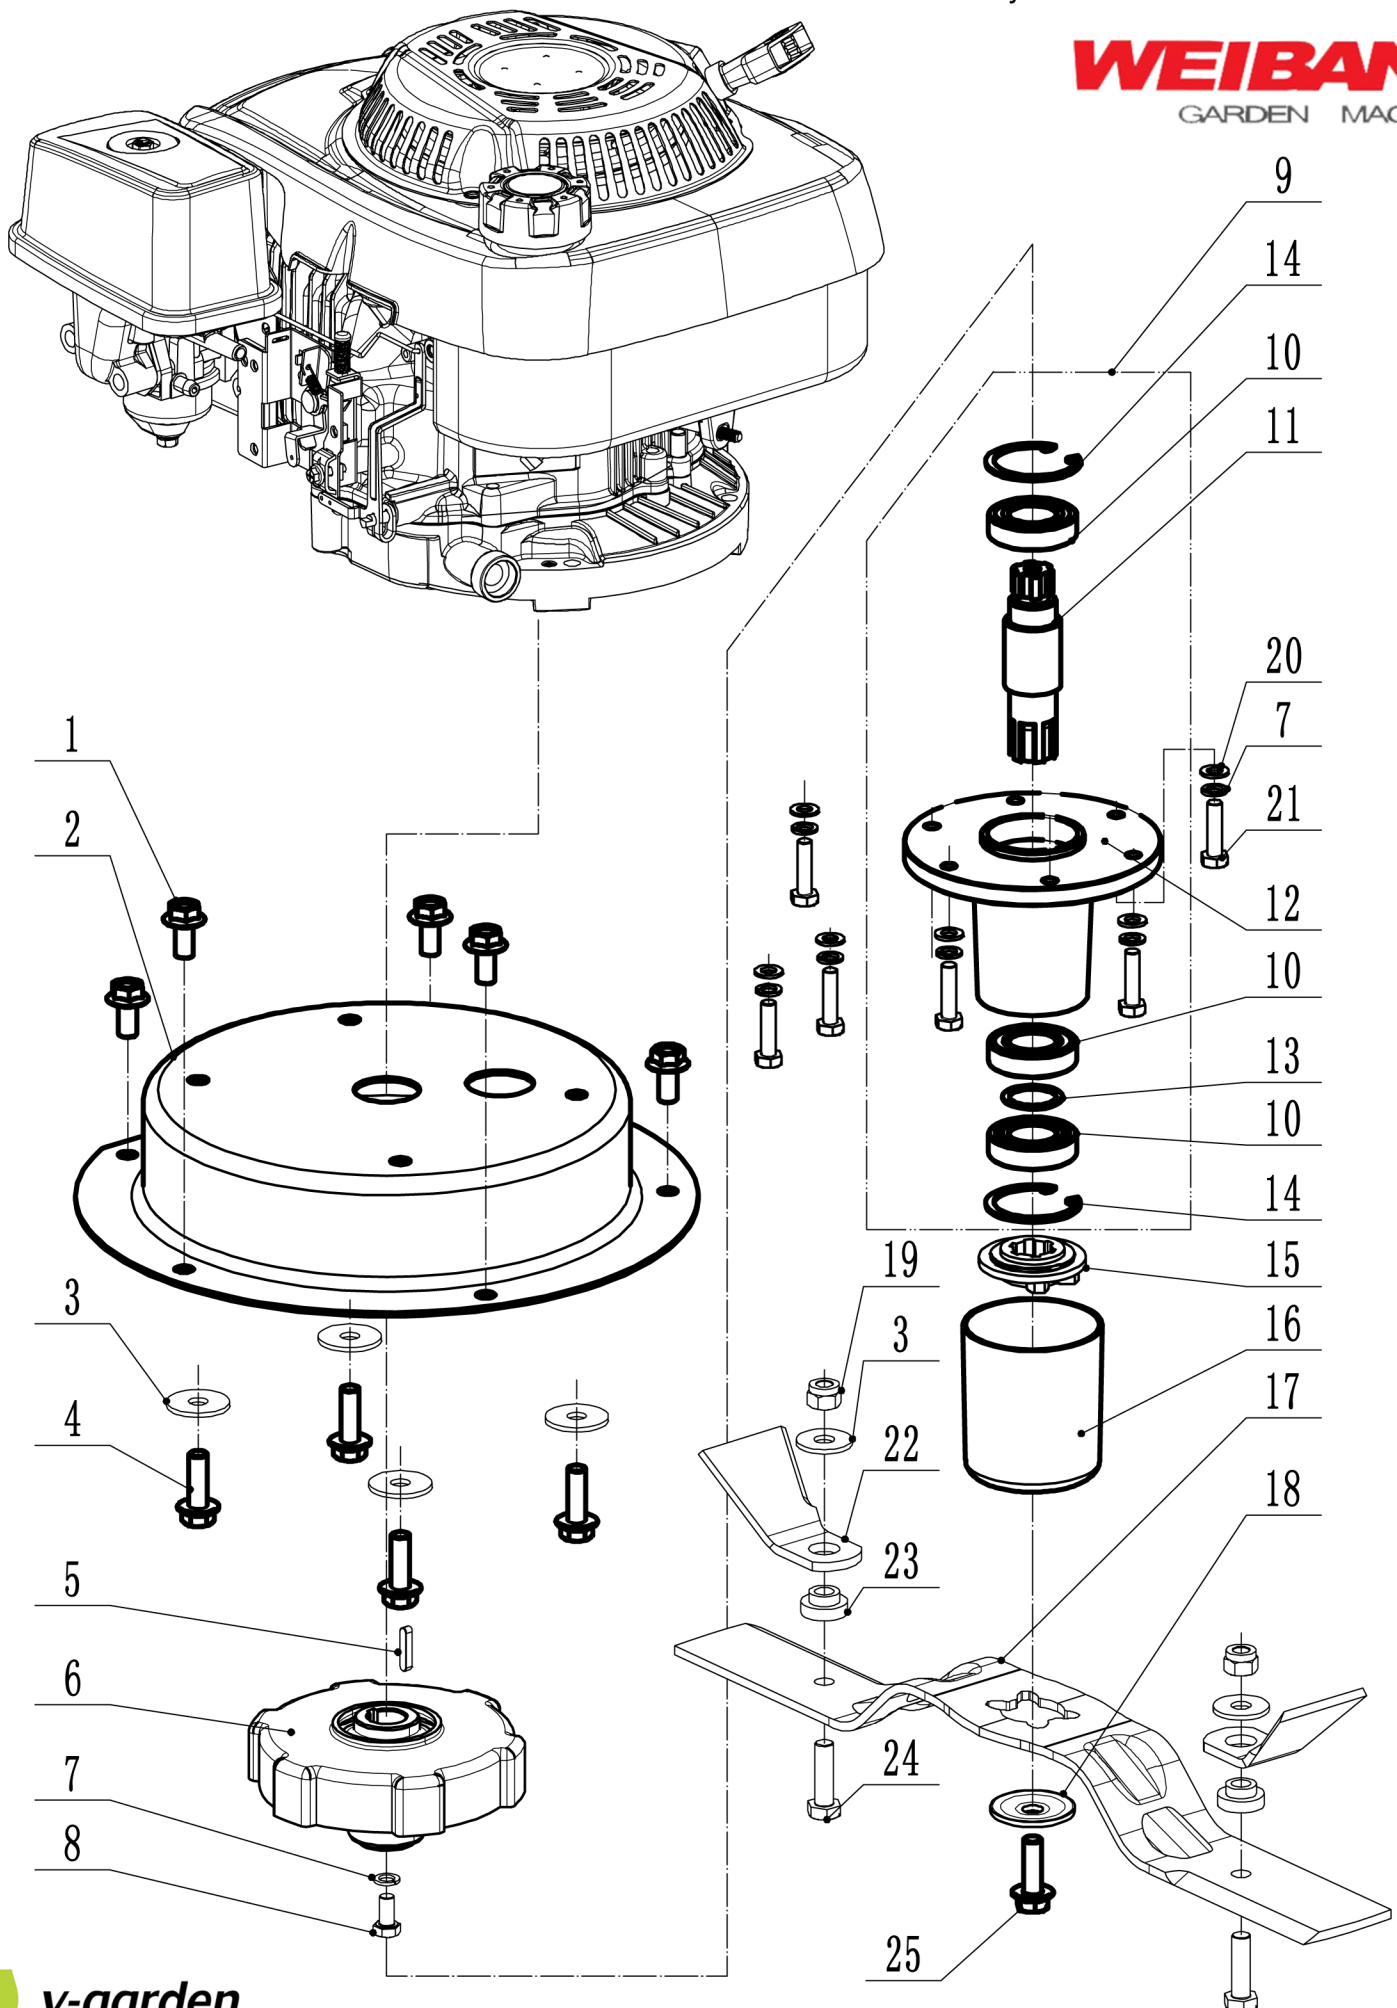

Weibang WB BC 537 SCV

r.v.2024

Model:WBBC537SCV

Service code: WBC537VC020B2211

Blade system

WEIBANG[®]
GARDEN MACHINES

Part2 Blade system Spare Parts		
No.	ID Zboží	Název
1	0102010020	Bolt - M10*20
2	BC53AB09000/49	Engine seat
3	0302010000	Big washer - M10
4	48R0162413	Bolt - 5/16*24牙*25
5	1102005018	Key - 5*5*8
6	BC53AB01000B1	Safety clutch
7	0401008000	Circlip - M8
8	0101008025/10P9	Bolt - M8*25
9	BC53AB02000	Blade shaft component
10	6005-2RS	Bearing
11	BC53AB03000	Blade shaft
12	BC53AB05000/22	Bearing seat
13	BC45BB07000B1/02	Spacer for blade shaft bearing
14	0901047000	Circlip - M47
15	BC53AB06000	Adapter
16	BC53AB07000/01	Grass proof of protective sleeve
17	BC53AB04000/01	Blade
18	BC53AB08000/04	Belleville spring
19	0202010000	Nylon lock nut - M10
20	0301008000	Flat washer - M8
21	0101008030	Bolt - M8*30
22	BC45TB09000/22	Flail blade

Model:WBBC537SCV
Service code: WBC537VC020B2211
Main body

Part3 Main Body Spare Parts

No.	ID Zboží	Název
1	0219060000	Circle nut - M60
2	0304060000	Tab washer for circle nut
3	BC53AC01000/49	Limit washer
4	BC45TC02000/49	Rotating base
5	BC53AC02000/49	Chassis
6	GM46A000000060/02	Rear tail axle
7	0202006000	Nylon lock nut - M6
8	BC53AC04000	Rear deflector
9	BC45TC10000	Dust guard
10	4820104010	Screw - M6*12
11	BC53AC05000/22	Drive shaft shield
12	BC53AC06000/40	Bumper
13	0102008020	Bolt - M8*20
14	BC53AC07000/49	Front baffle
15	0104006016	Screw - M6*16
16	BC45TC14000B1/22	Indexing plate
17	BC45BC11000	Plug for bumper