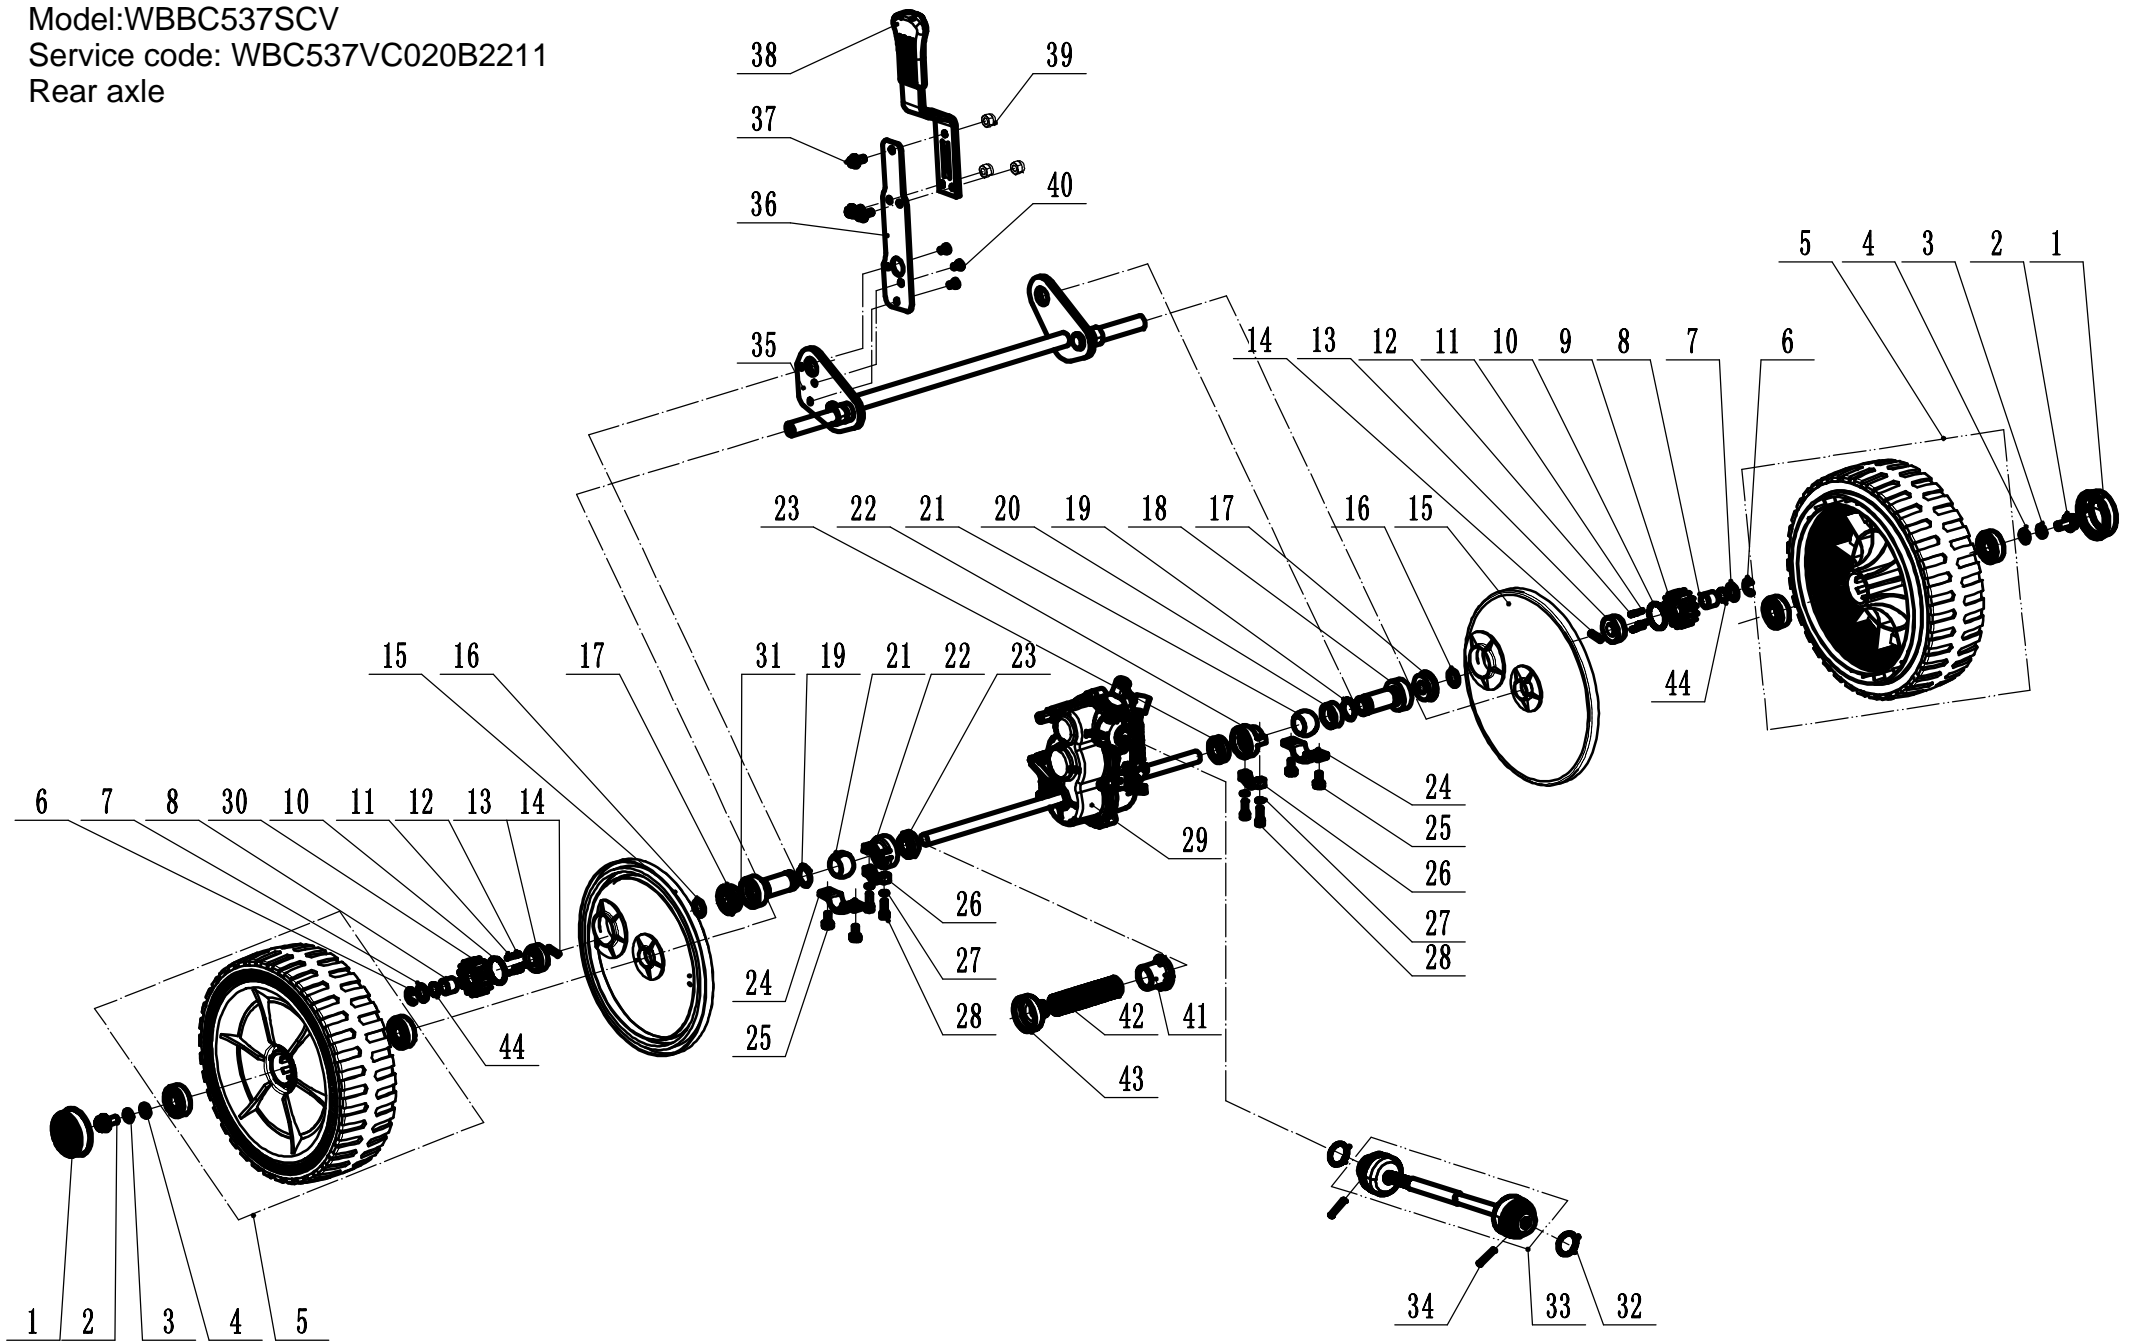

Model:WBBC537SCV
Service code: WBC537VC020B2211
Rear axle

Part5 Rear axle Spare Parts		
No.	ID Zboží	Název
1	BC45TE01000	Wheel cap
2	0102008016	Bolt - M8*16
3	0401008000	Spring washer - M8
4	0301008000	Flat washer - M8
5	BC45TE02000C2	Polyurethane wheel
6	1301009000	Circilp - M9
7	5020311010A1/04	Anti-friction washer
8	5320326010P	Plastic bearing
9	HQ000100010	Left drive pinion
10	1401025015	O-sealing ring
11	HQ000100030	One-way telescopic pin
12	HQ000100040	spring for One-way telescopic pin
13	HQ000100050	One-way seat
14	HQ000100060	Pin for one-way seat
15	BC45TE03000C3	Dust cover
16	1001012000	Circilp - M12
17	5310213010	Bearing
18	5320324021/02	Left bearing seat
19	1001020000	Circilp - M20
20	BC45BE02000B1/02	Spacer bush for transmission
21	5320328010	Bearing
22	5320324022	Bearing base
23	R8-2RS	Bearing
24	5320114020/02	Upper bearing base
25	0102006012	Bolt - M6*12
26	5320324023	Cap for bearing base
27	0302005000	Spring washer - M5
28	0123005020	Screw - M5*20
29	BC53AE01000	Transmission assembly
30	HQ000100020	Right drive pinion
31	5320325021/02	Right bearing sleeve
32	HQA02000002	Check ring
33	BC53AE02000	Universal drive shaft
34	HQA020000090	Pin
35	BC53AE03000/01	Rear axle
36	BC45BD11000B1/01	leaf spring for regulating handle
37	0104006014	Screw - M6*14
38	5360310020/40	Regulating handle lever
39	0202006000	Nylon lock nut - M6
40	0113005008	Screw - M5*8
41	BC45TE07000	Transmission end cover
42	BC53AE04000	Corrugated pipe
43	BC45TE09000	Bearing seat cover
44	140101200P6	O-sealing ring