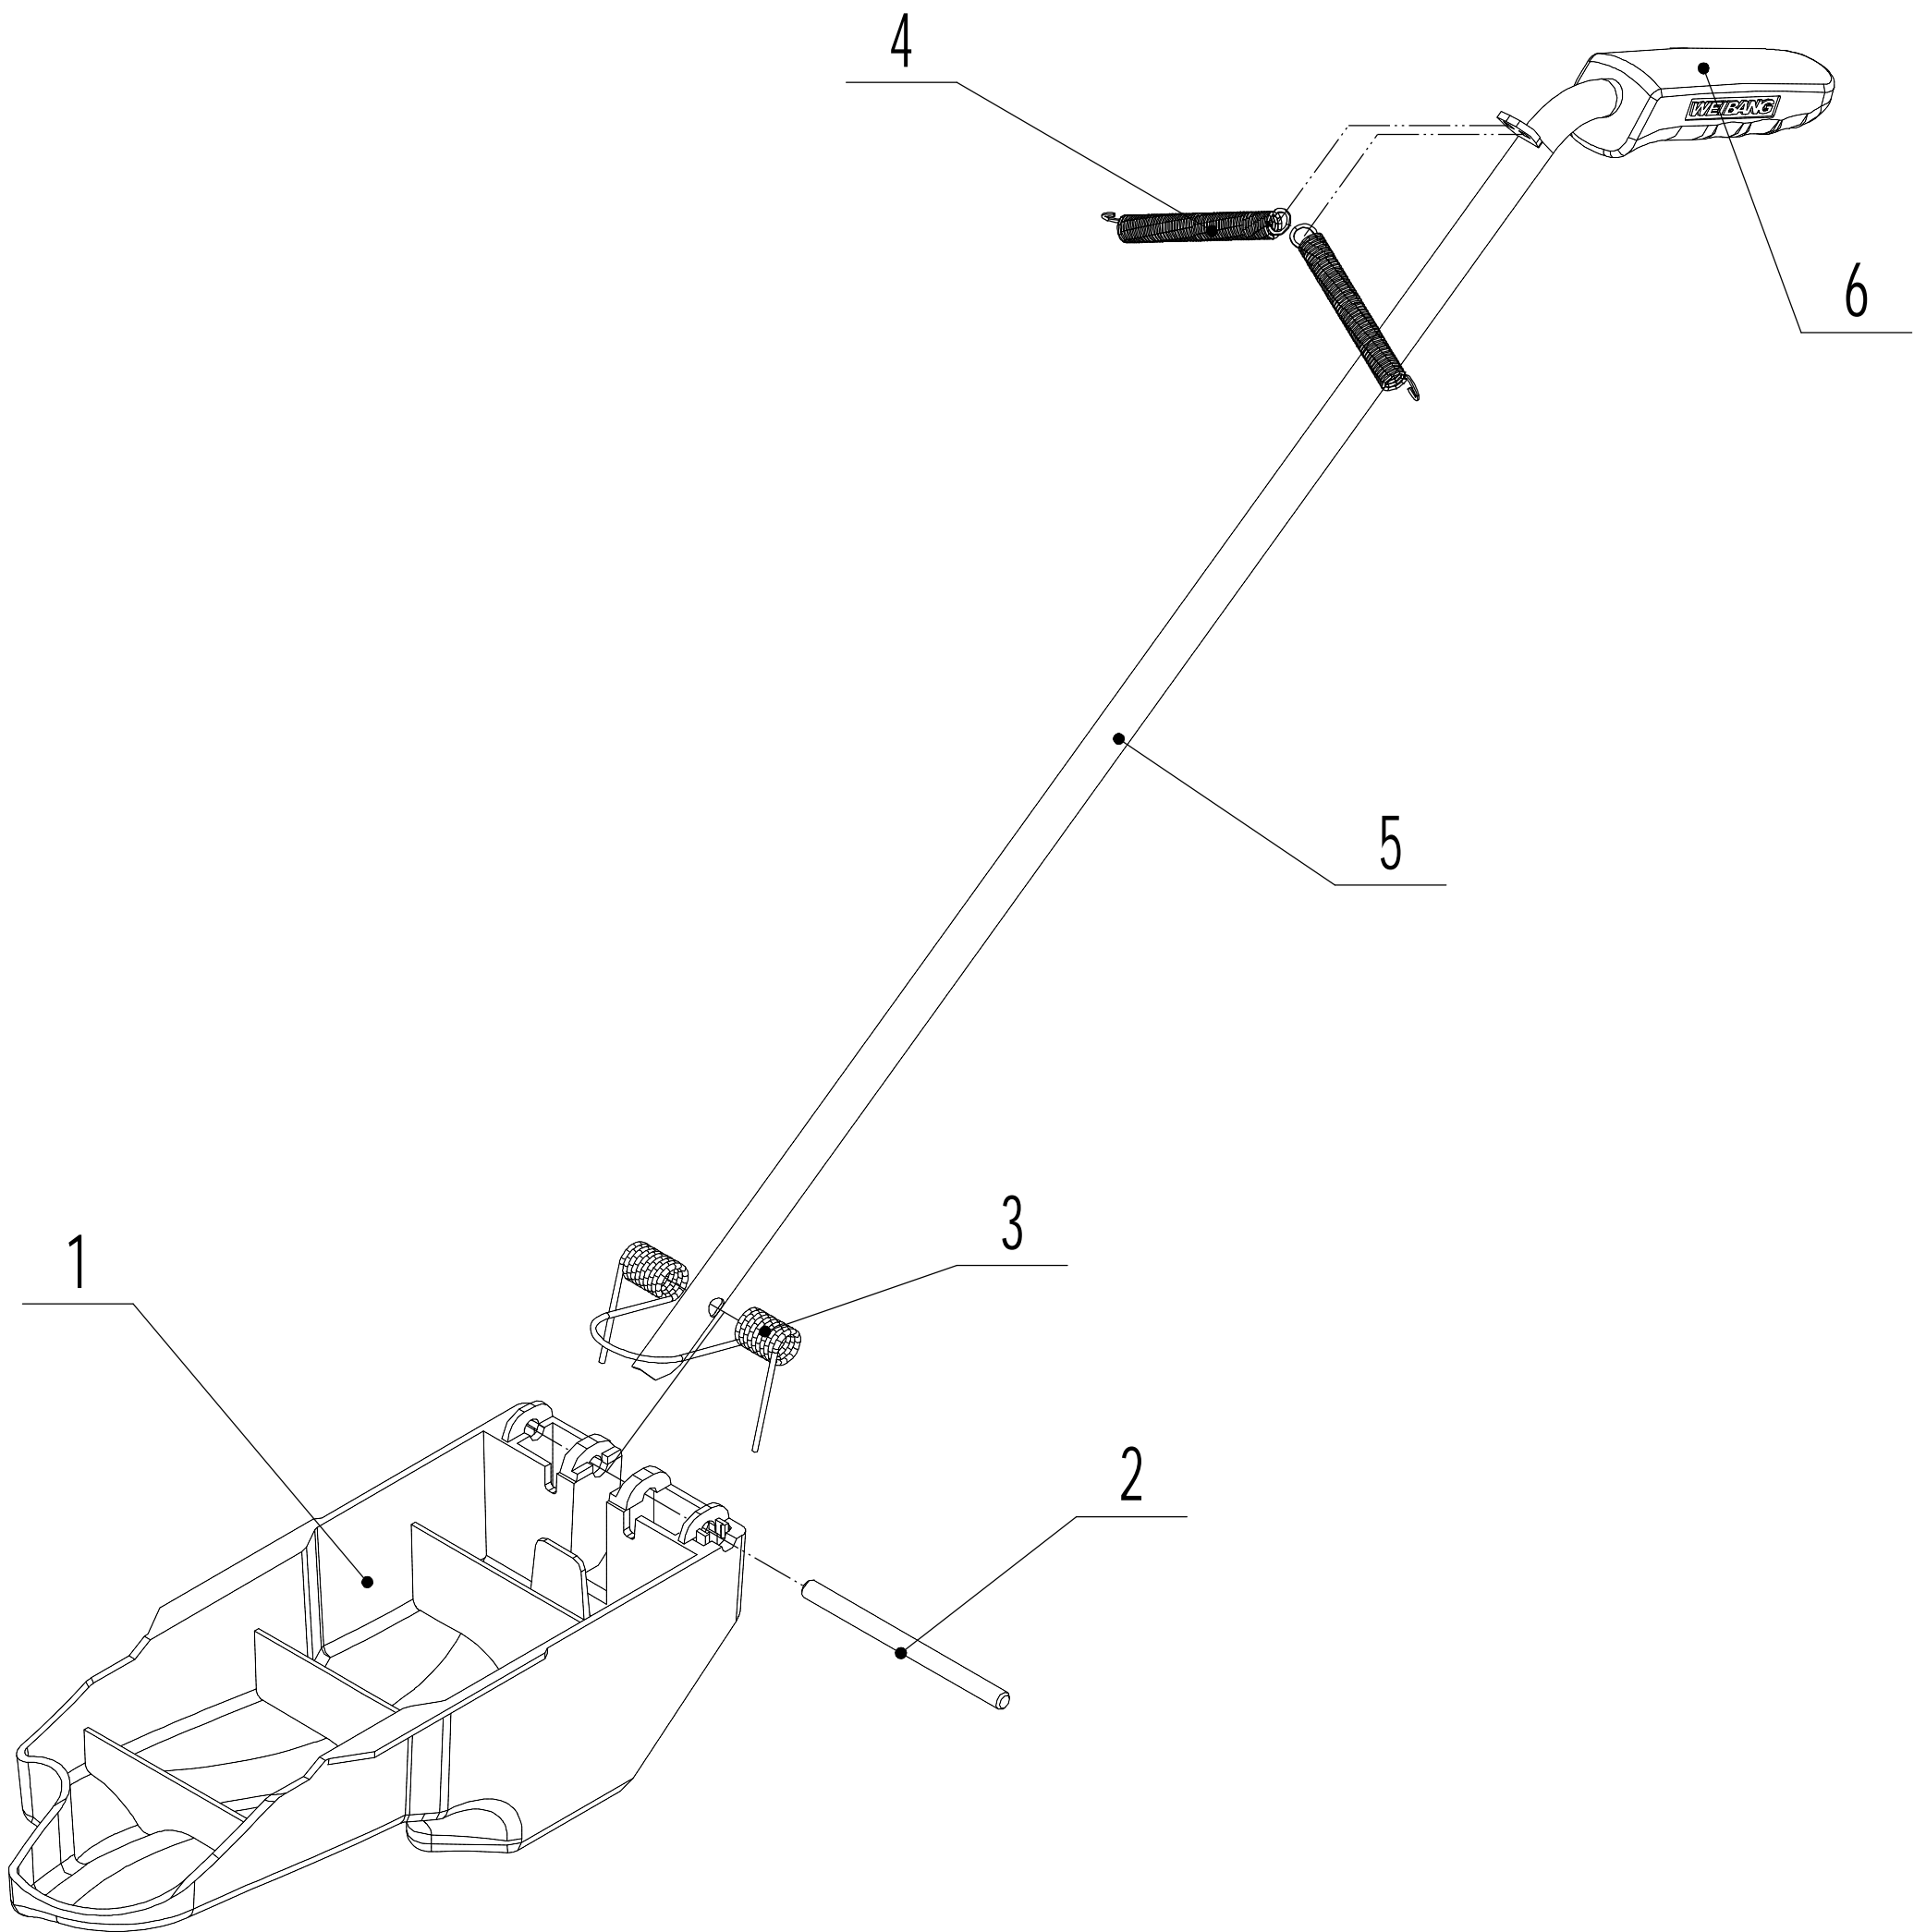

9: Mulching plug part

Part 9: Mulching plug part

No.	ID Zboží	Název
1	81EI06000	Mulching plug
2	81EI05000/02	Pin axis
3	81EI04000/02	Mulching plug spring
4	81EI03000/02	Pull spring
5	81EI01000/22	Mulching plug grip
6	81EI07000	Mulching plug grip bush