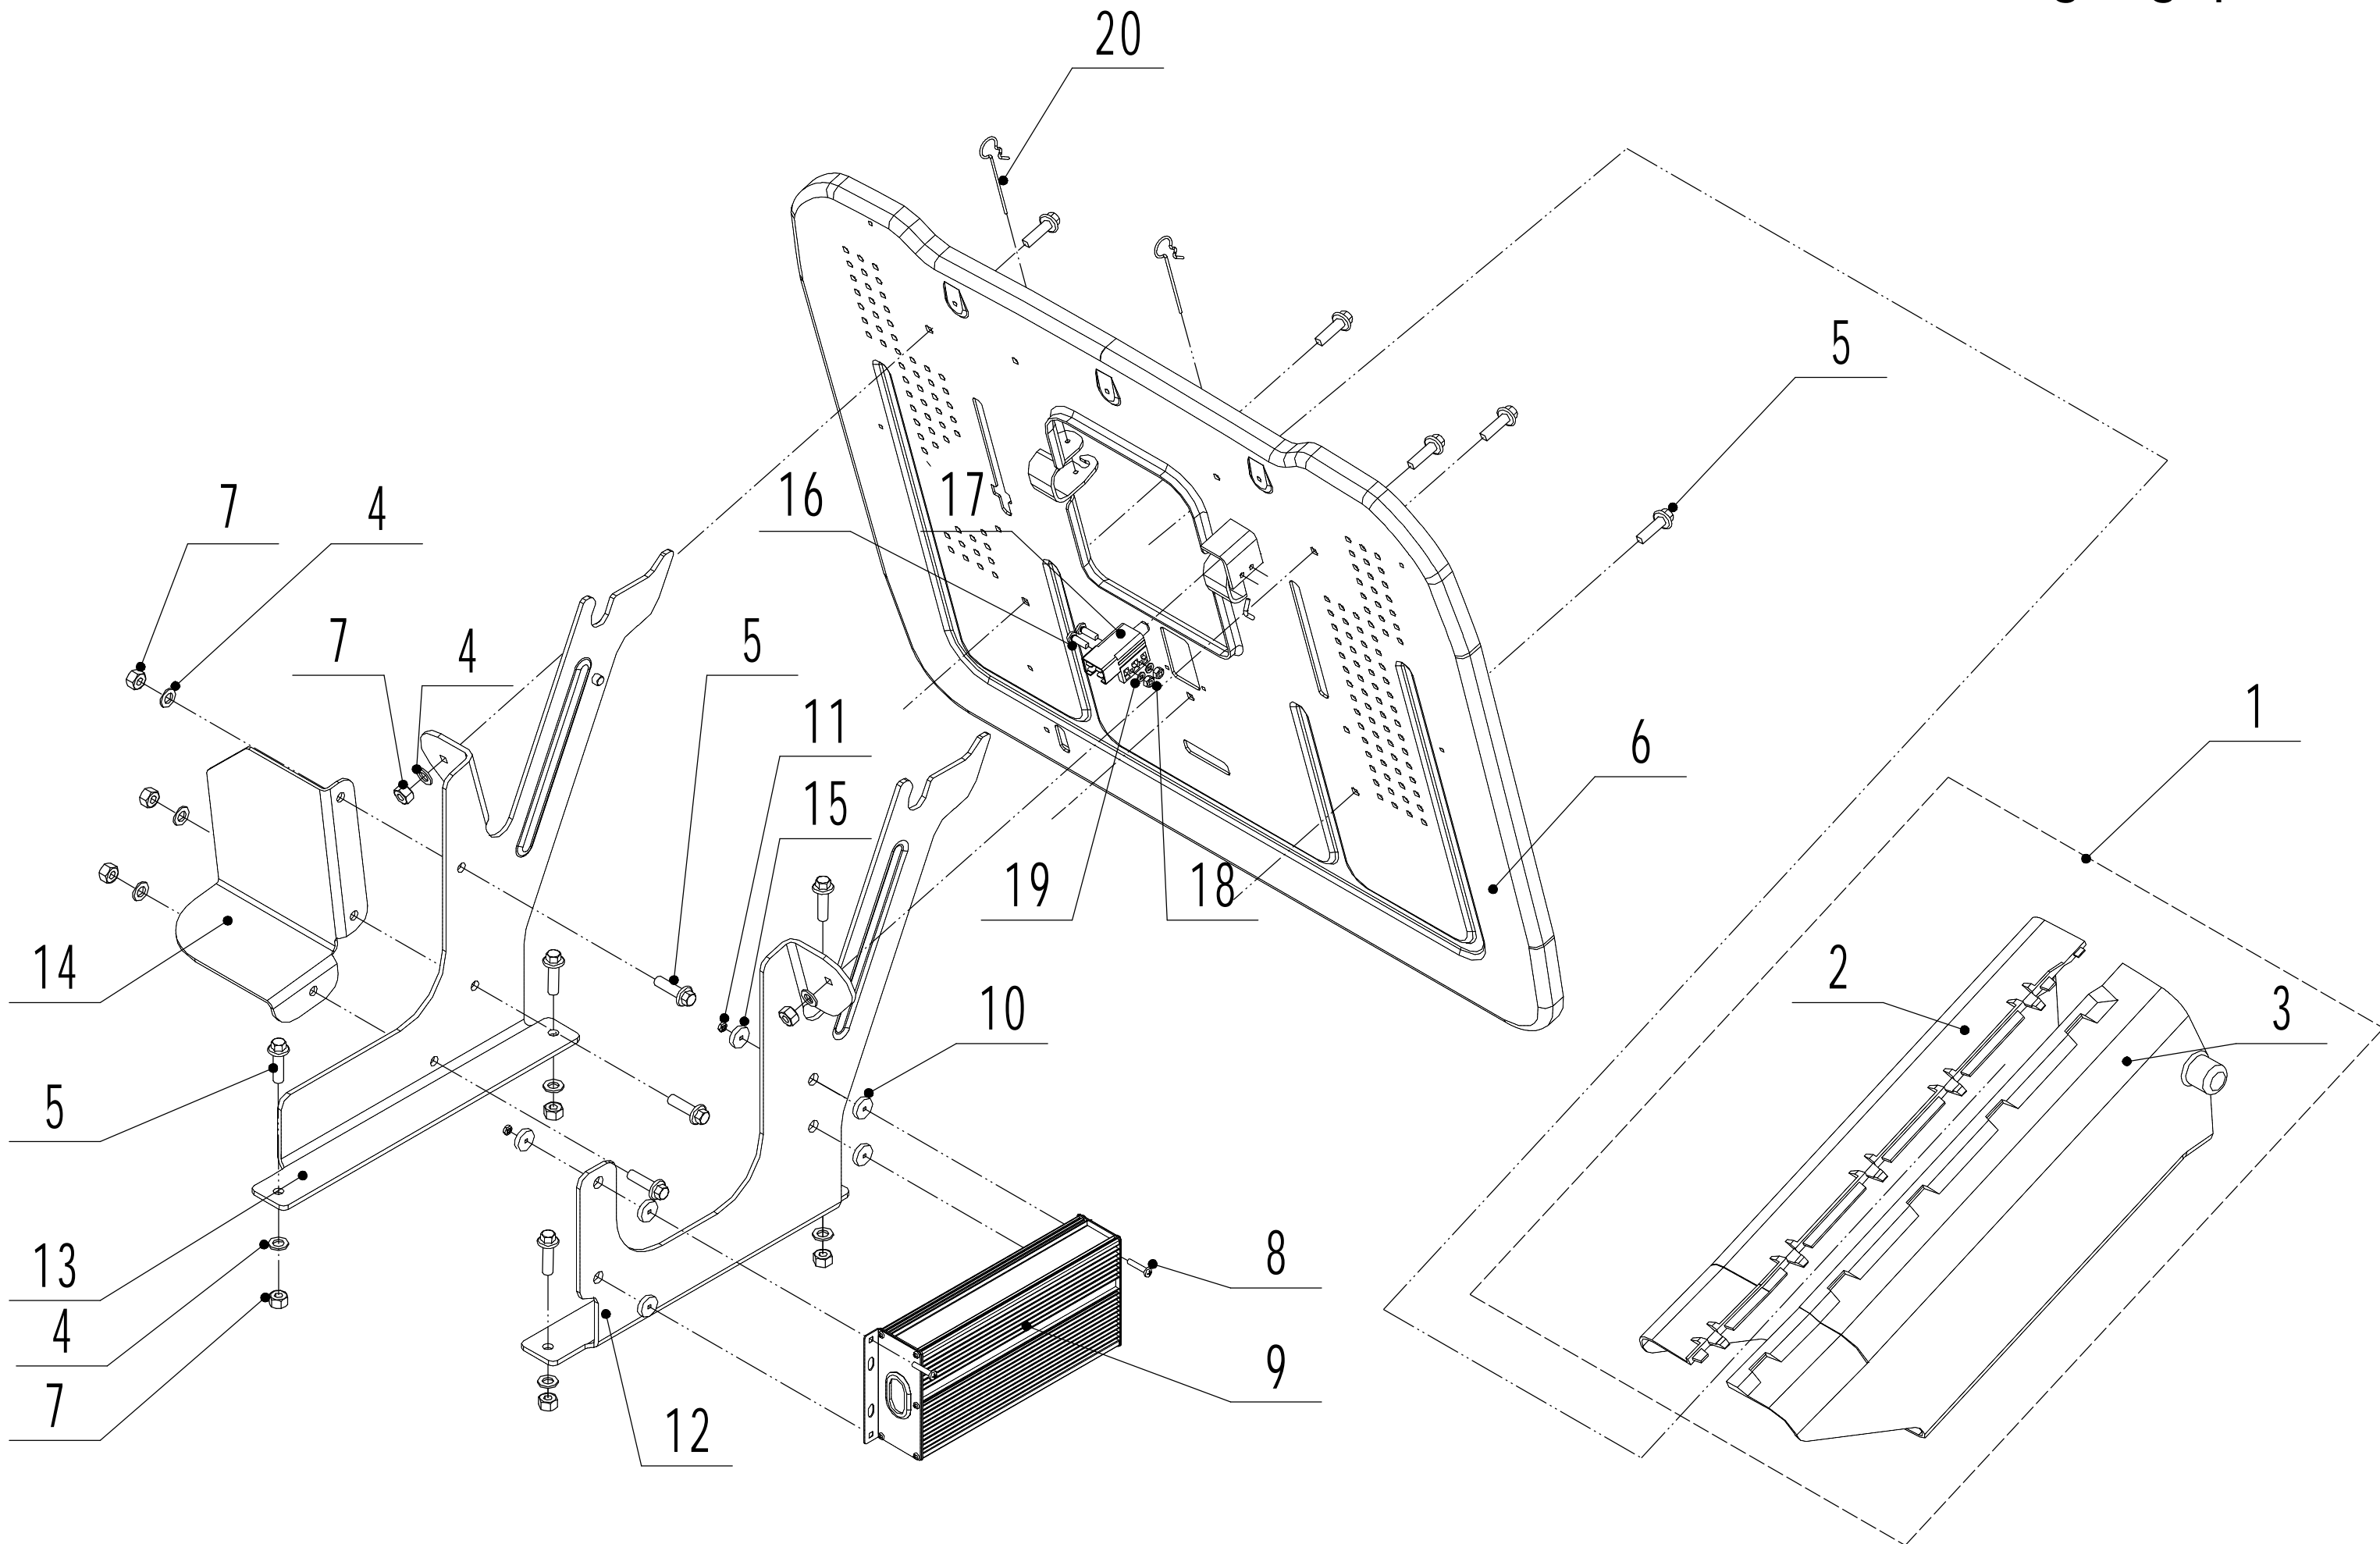

5: Discharging part

Part 5: Discharging part

No.	ID Zboží	Název
1	81EE01000	discharging pipe
2	81EE01010	discharging pipe left part
3	81EE01020	discharging pipe right part
4	0301008000	Washer - 8
5	0102008025	Bolt - M8x25
6	81EE02000/22	Grass catcher
7	0202008000	Nut - M8
8	0104004020	Screw - M4x20
9	81EE03000B1	Walking controller
10	76ED05010	Spacer
11	0202004000	Nut - M4
12	81EE04000/22	left bracket of grass bag back plate
13	81EE05000/22	Right bracket of grass bag back plate
14	81EE06000/22	Supporting frame of battery cabin
15	76ED06010	Insulation cushion
16	0104005016	Screw - M5x16
17	Z61C0300	Limit switch
18	0202005000	Nut - 5
19	0301005000	Washer - 5
20	81EE07000/02	Check ring