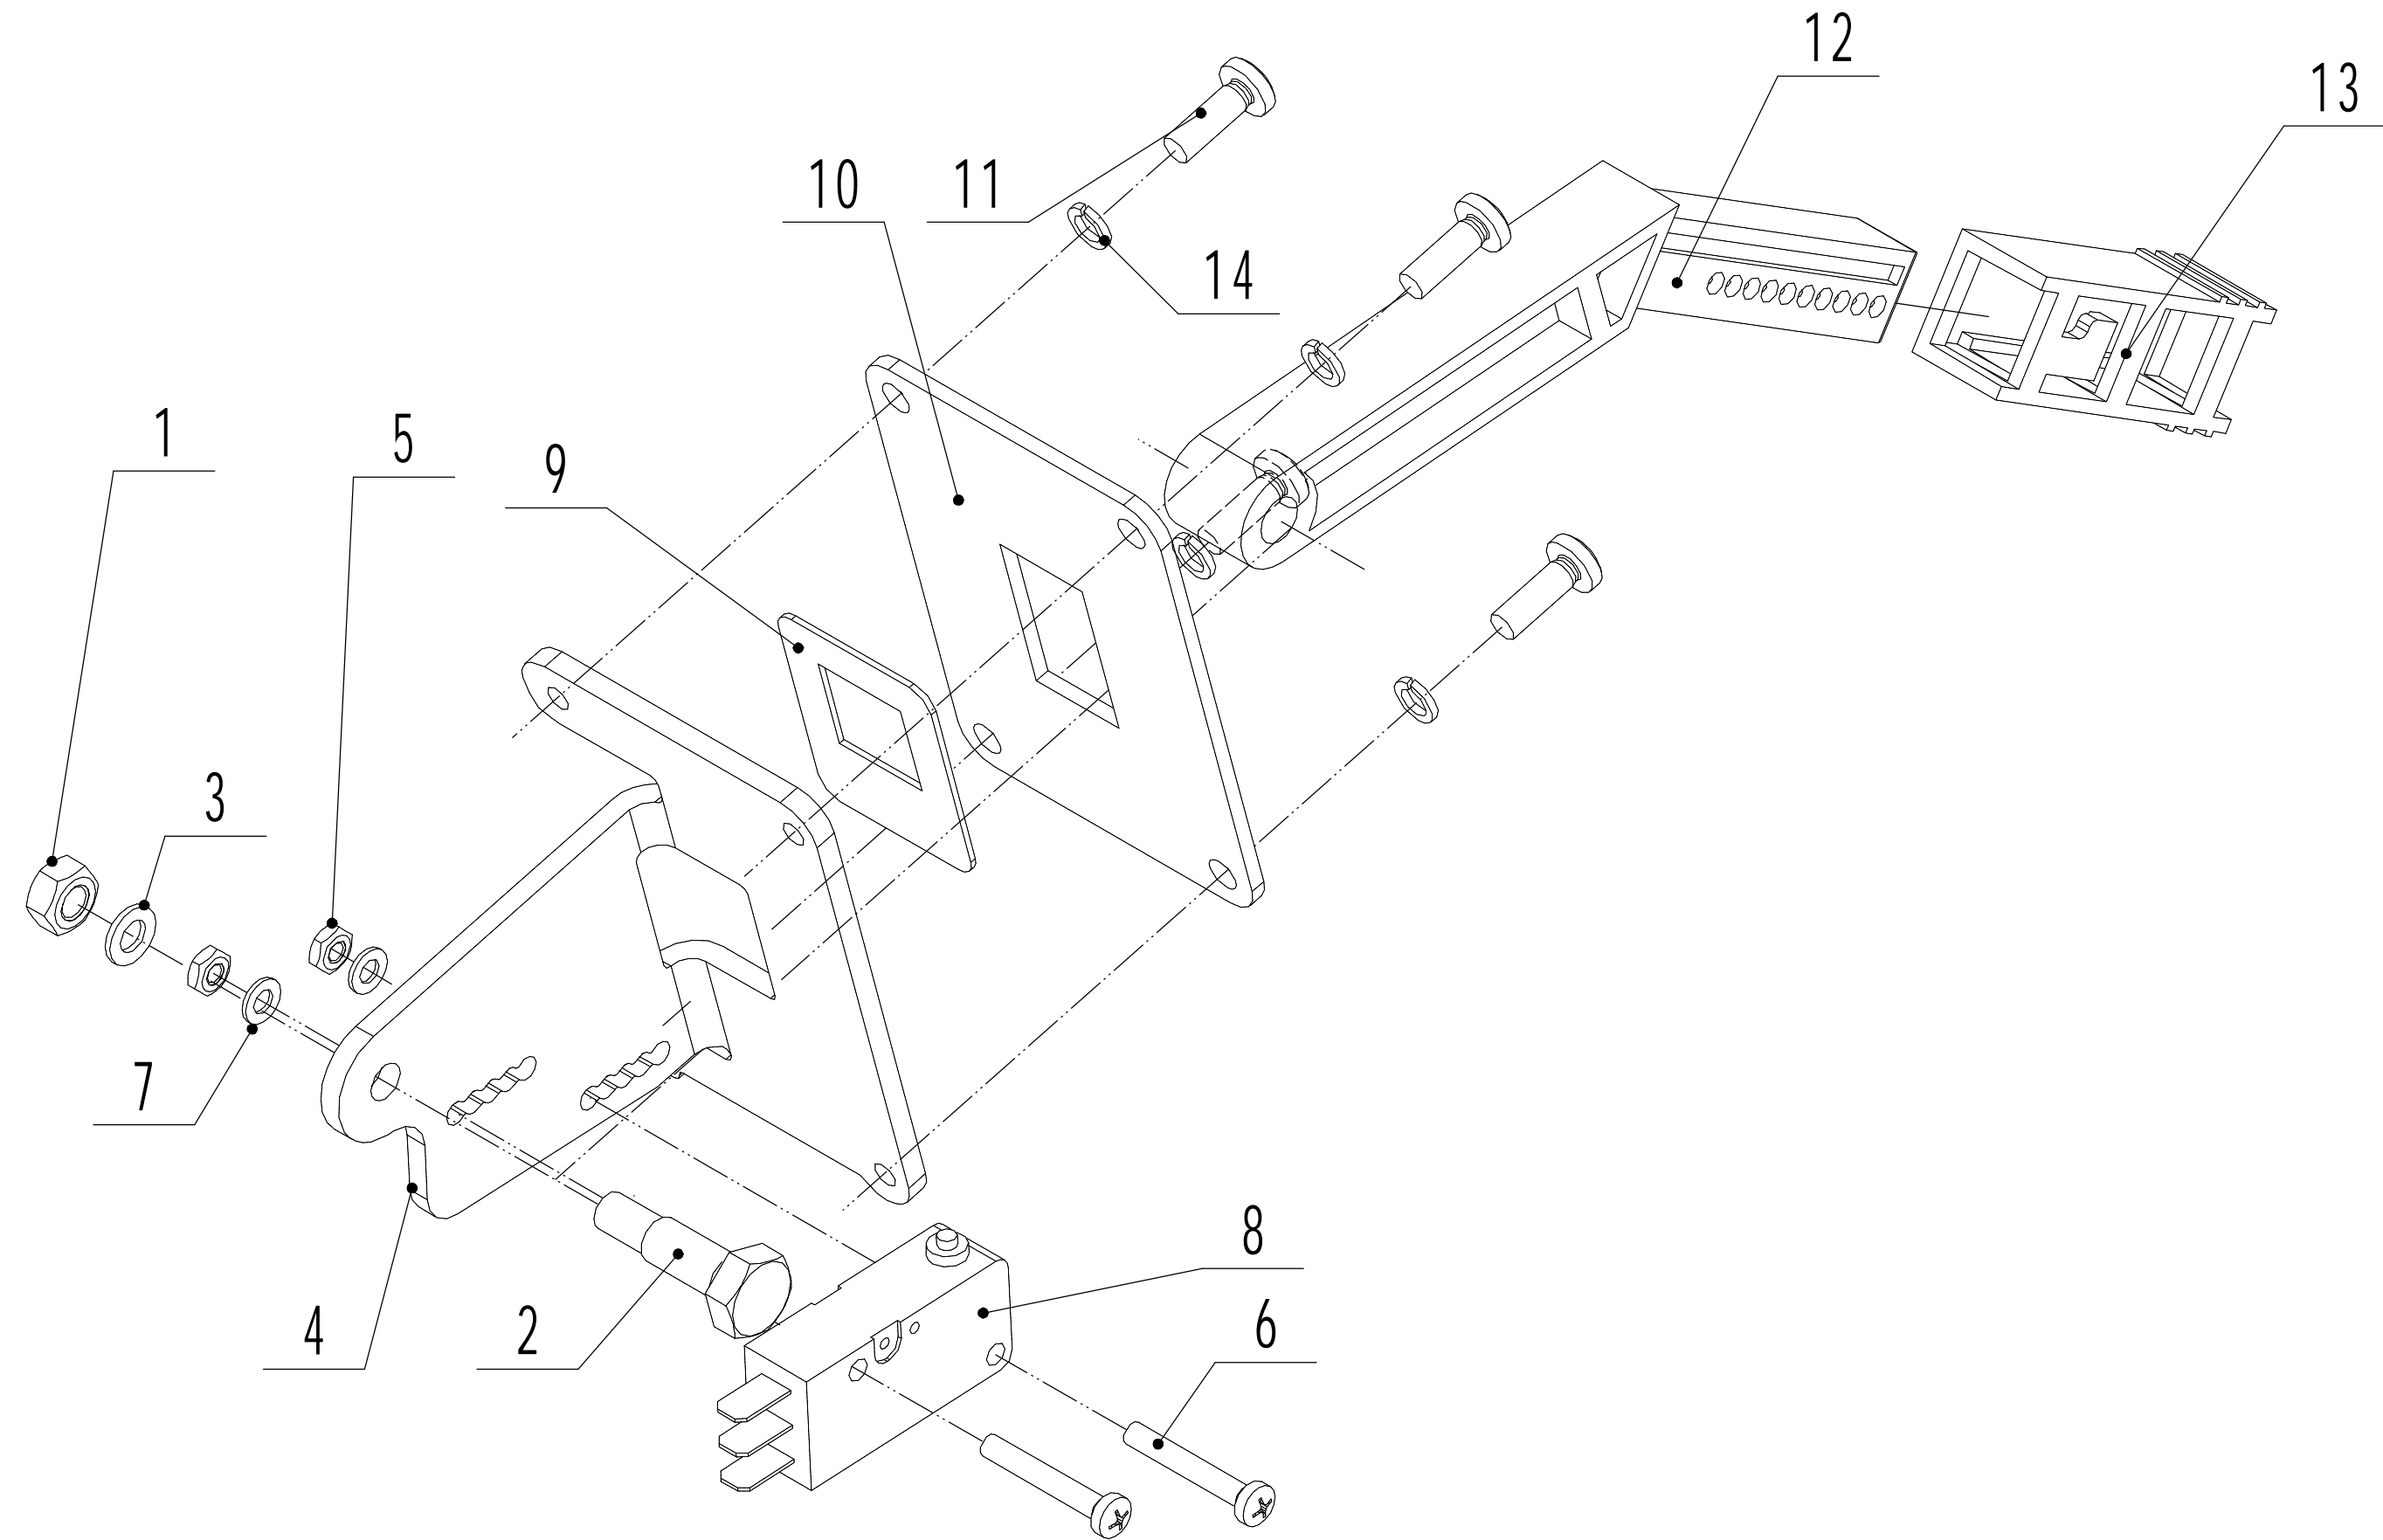

4: Indicator part

Part 4: Indicator Part

No.	ID Zboží	Název
1	0202005000	Nut - M5
2	81ED01000/02	Stage bolt
3	0301005000	Washer
4	81ED02000/02	Bracket
5	0202003000	Nut - M3
6	0104003020	Screw - M3x20
7	0301003000	Washer - 3
8	81QJC001	Indicator switch
9	81ED03000	Sliding baffle
10	81ED04000/02	Cover
11	0106004015	Screw - 4.2x16
12	81ED05000	Pressing stick
13	81ED06000	Connecting stick
14	0401004000	Spring washer - 4