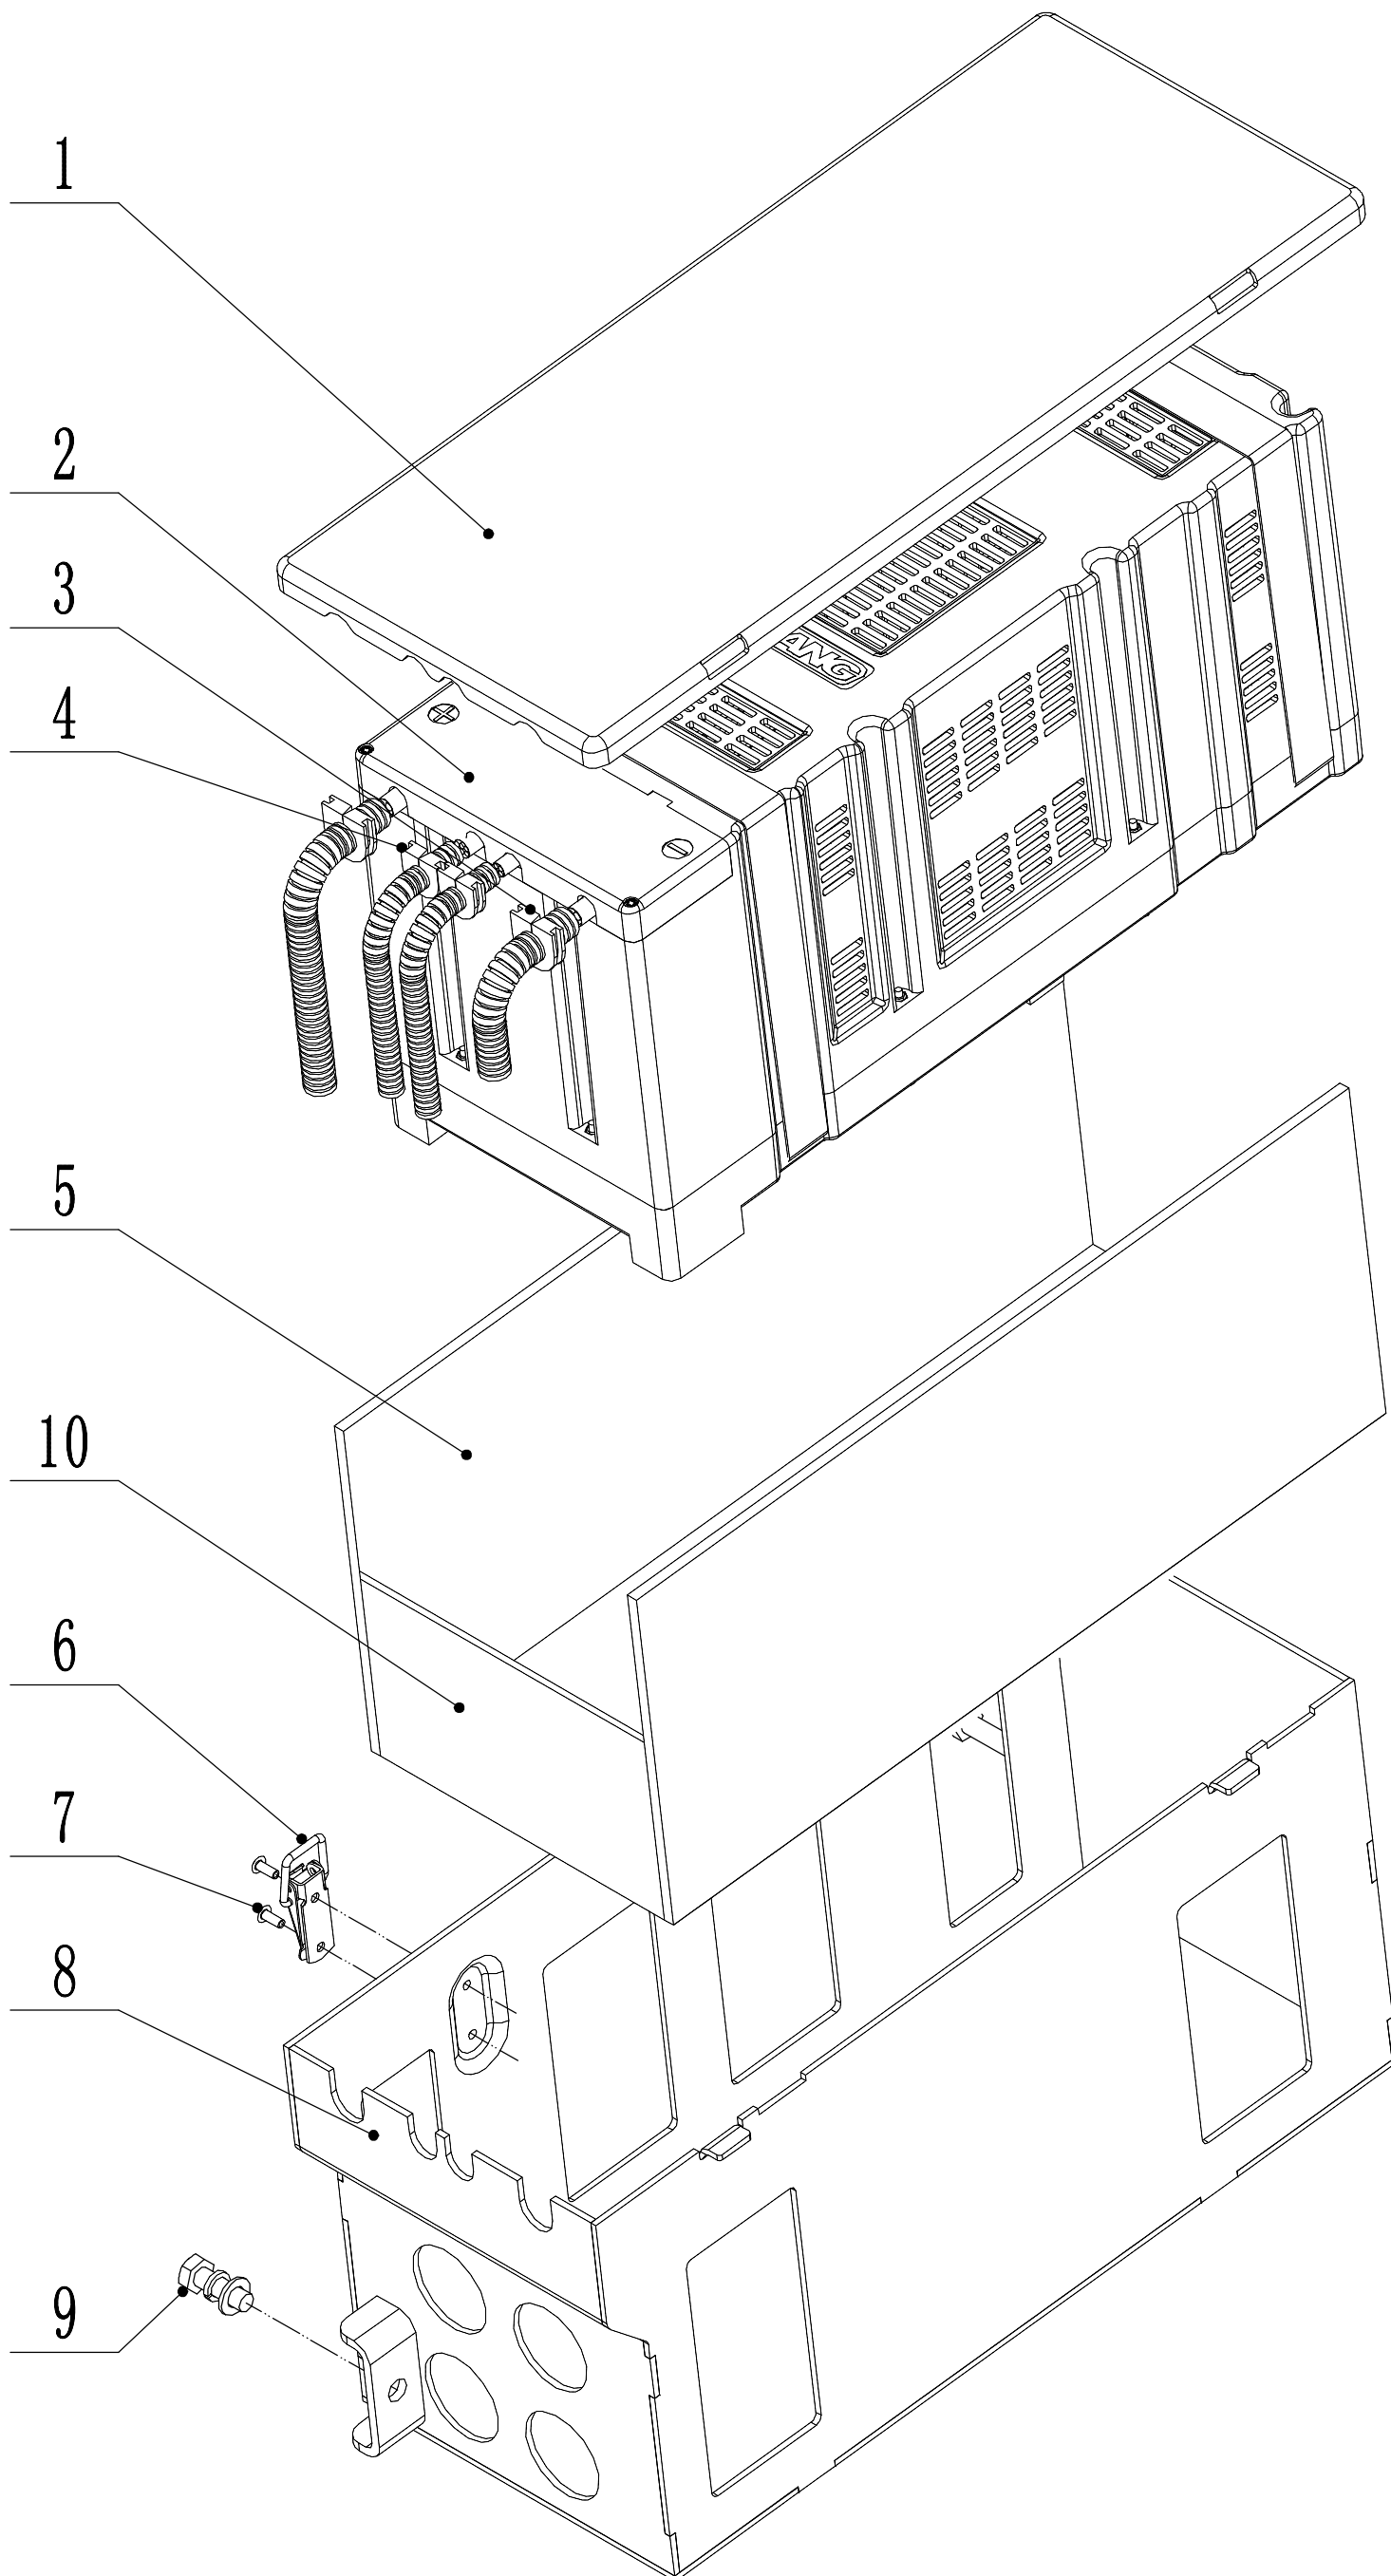

6: Battery part

Part 6: Battery part

No.	ID Zboží	Název
1	81EF01000/22	Battery cabin cover
2	81EF01011	Lithuim battery
3	76ED16000	Dustproof ring A
4	76ED15000	Dustproof ring B
5	76ED01150B1	Lower dustproof sponge
6	76ED17000	Hasp
7	1202004008	Rivet
8	81EF02000/22	Battery cabin
9	0118008025	Combination bolt - M8*25
10	81EF03000	Right dustproof sponge