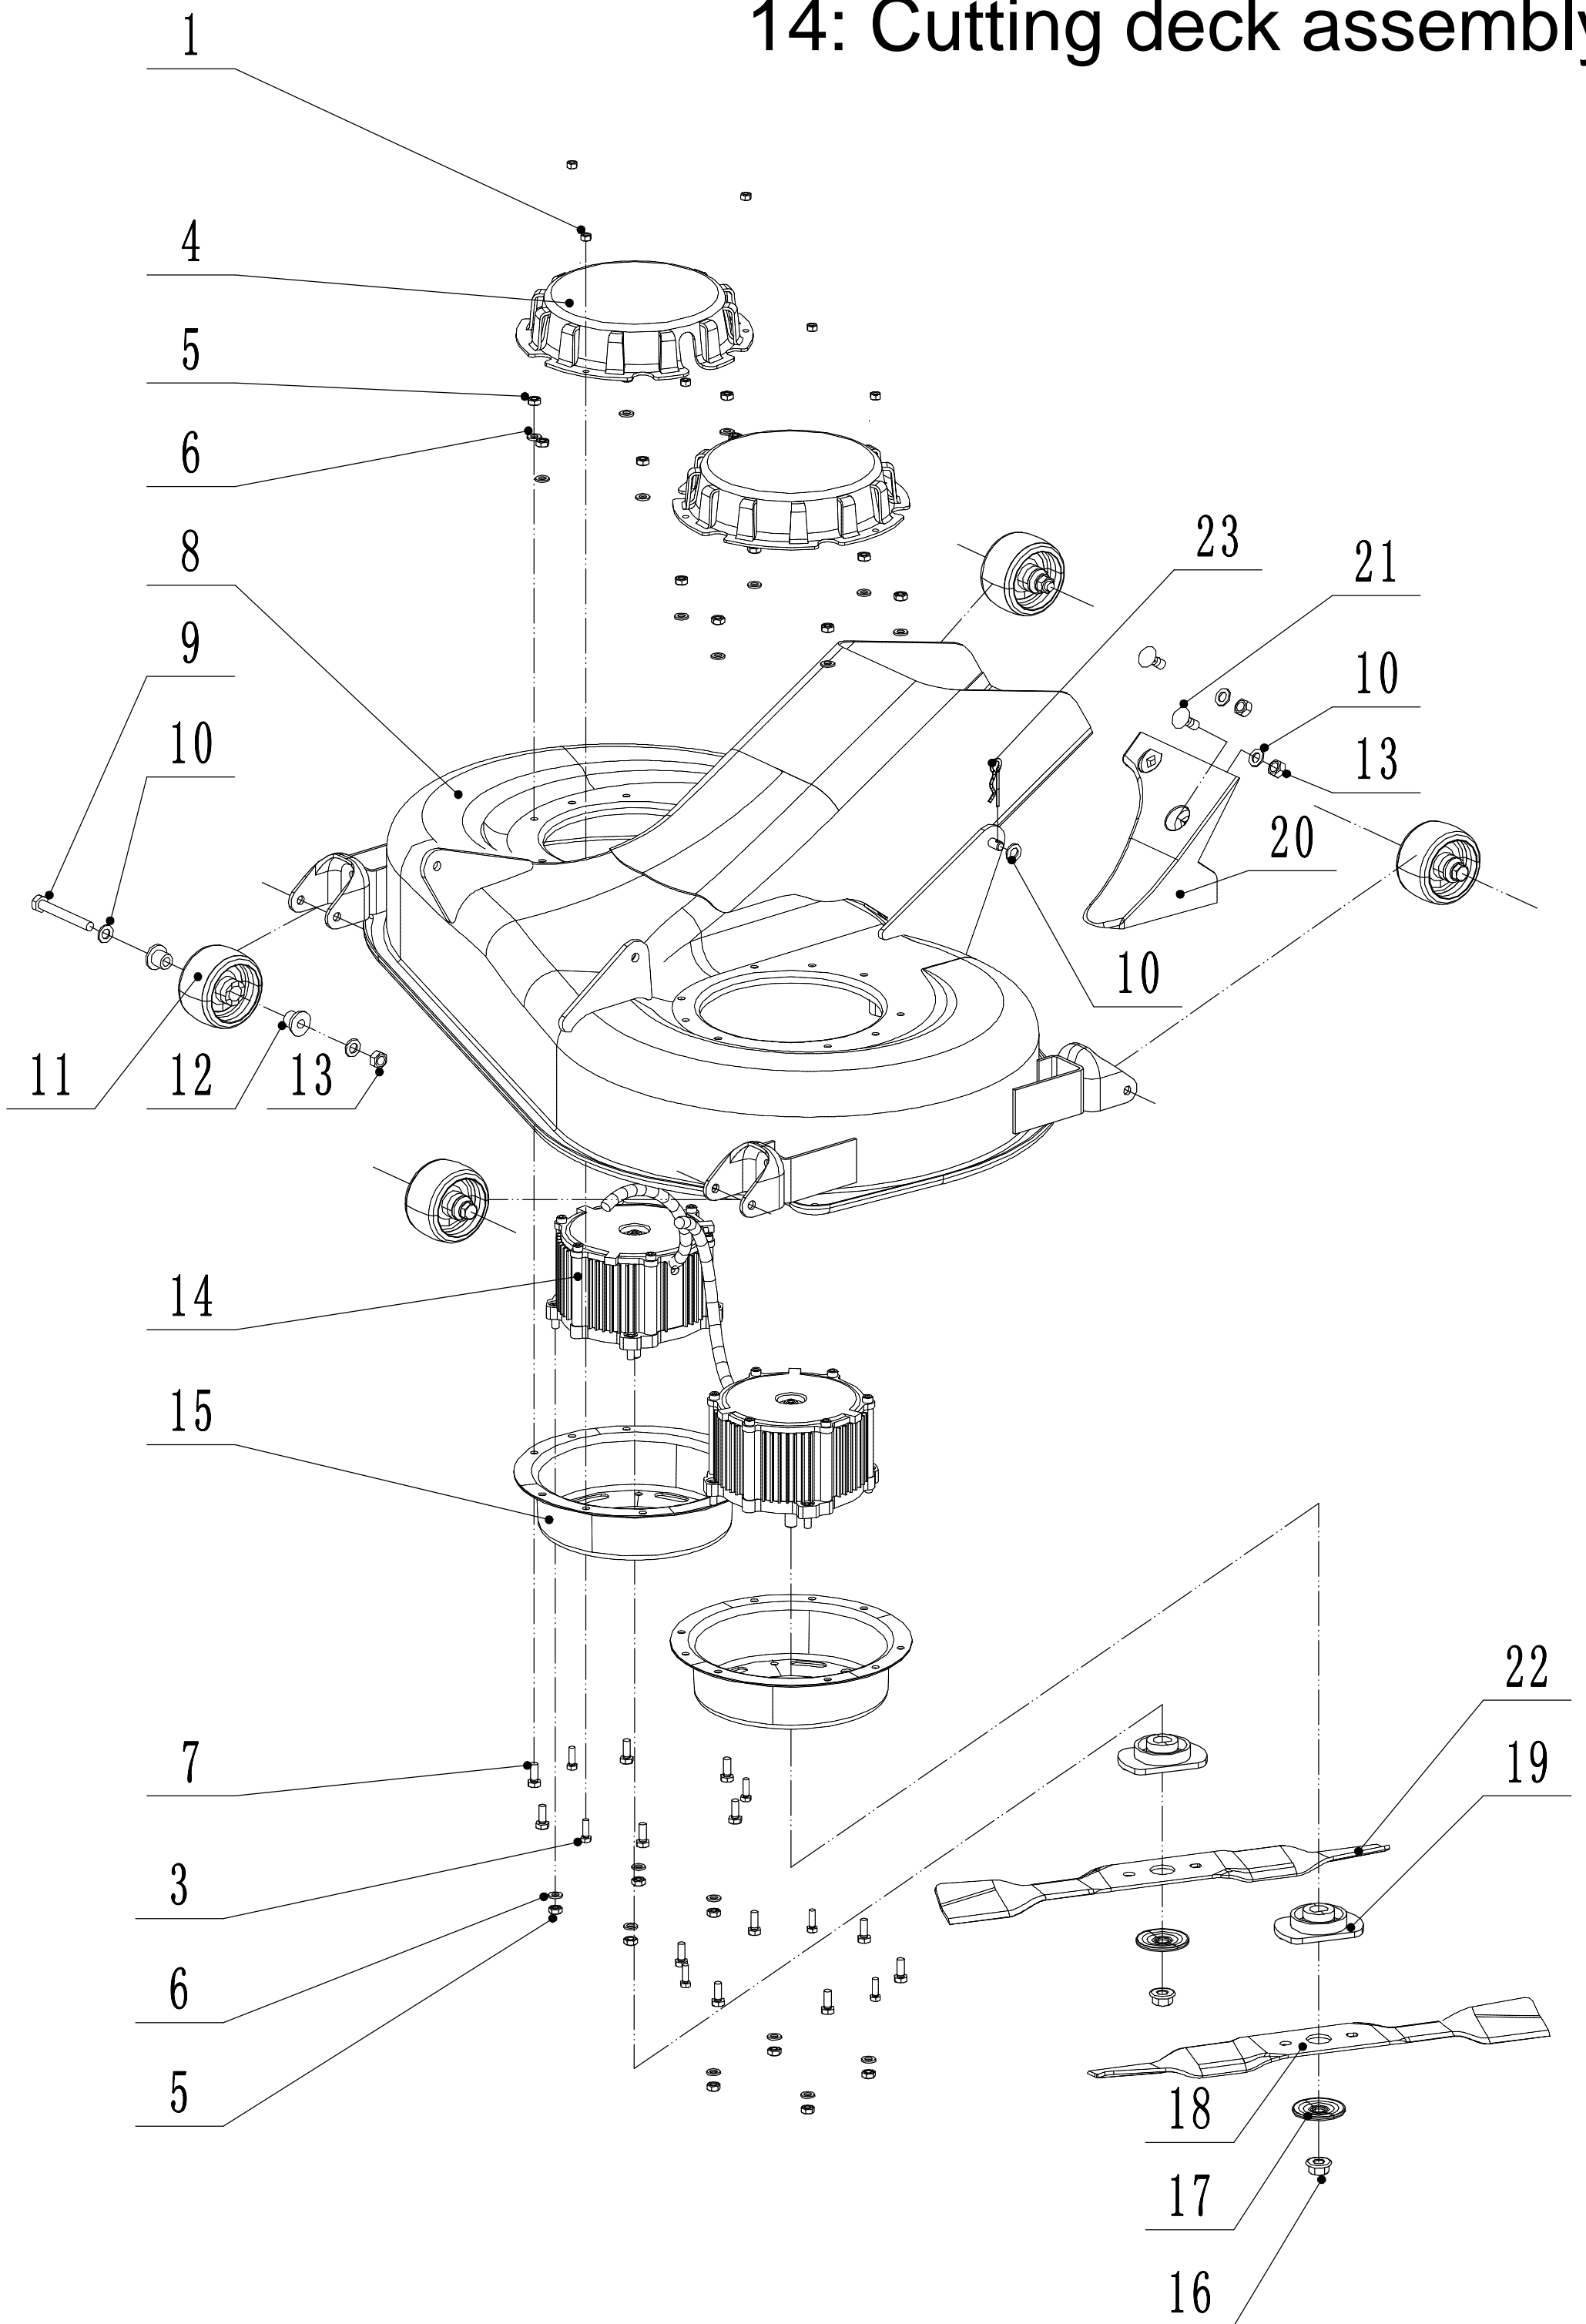

14: Cutting deck assembly

Part 14: Cutting Deck Assembly

No.	ID Zboží	Název
1	0202005000	Nut - M5
3	0101005016	Bolt - M6x12
4	76EF01010	Engine cover
5	0202006000	Nut - M6
6	0301006000	Washer - 6
7	0101006016	Bolt - M6x16
8	81EN01000/34	Cutting deck
9	0101008065	Bolt - M8x65
10	0301008000	Washer - 8
11	EM02000003	Universal wheel
12	EM02000002	Universal wheel bearing
13	0202008000	Nut - M8
14	76EN10010B1	Cutting Motor
15	76EF11010/34	Motor base
16	0204010000	Nut - M10
17	5310406010/04	Dish wash
18	81EF13020Z/32	Left blade
19	76EF12010	Adaptor
20	81EN02000	Grass deflector
21	0107008020	Bolt - M8x20
22	81EF13021Z/32	Right blade
23	5320333010	Check Ring