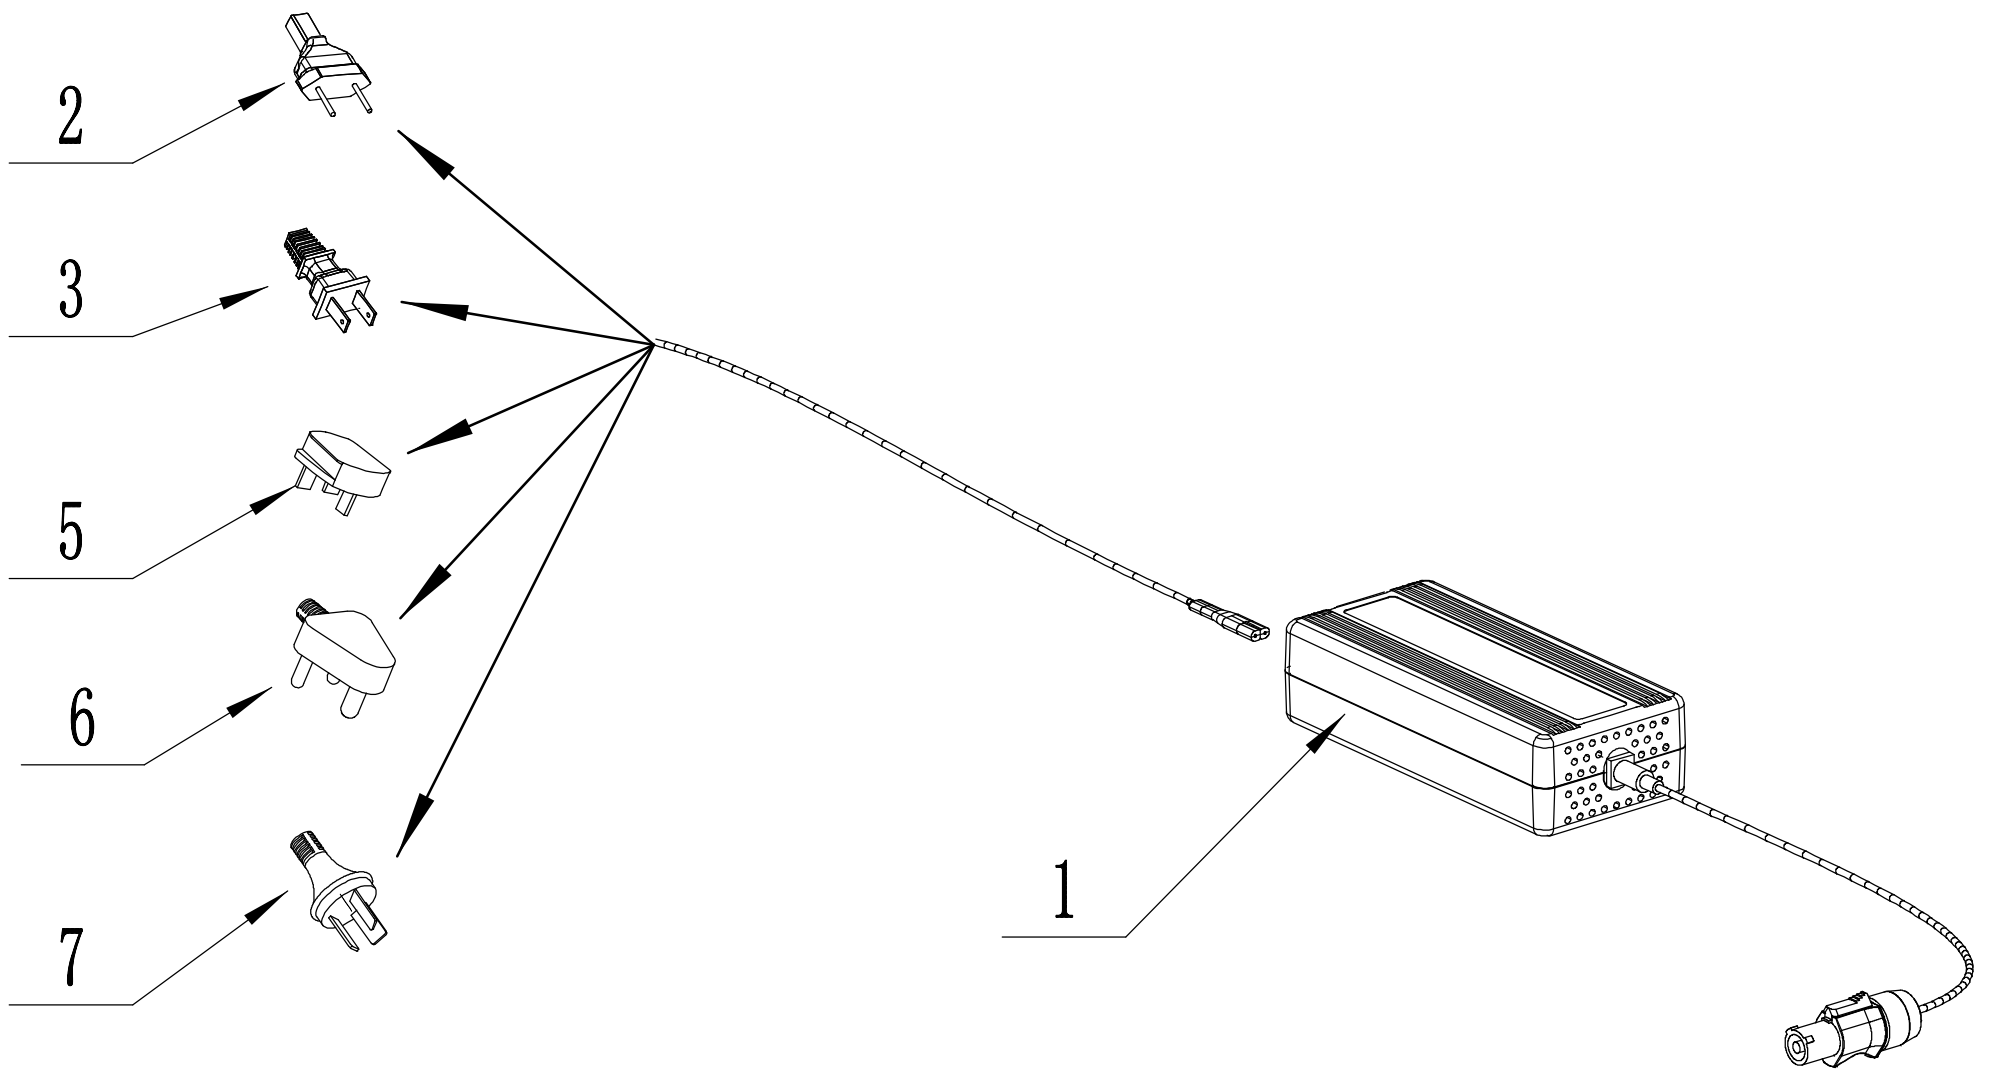

16: Charger and cables

Part 16 :Charger and Cables

No.	ID Zboží	Název
1	81EP02000	Charger
2	76EK09010	Charger wire (European standard)
3	81EP01000	Cables and cards