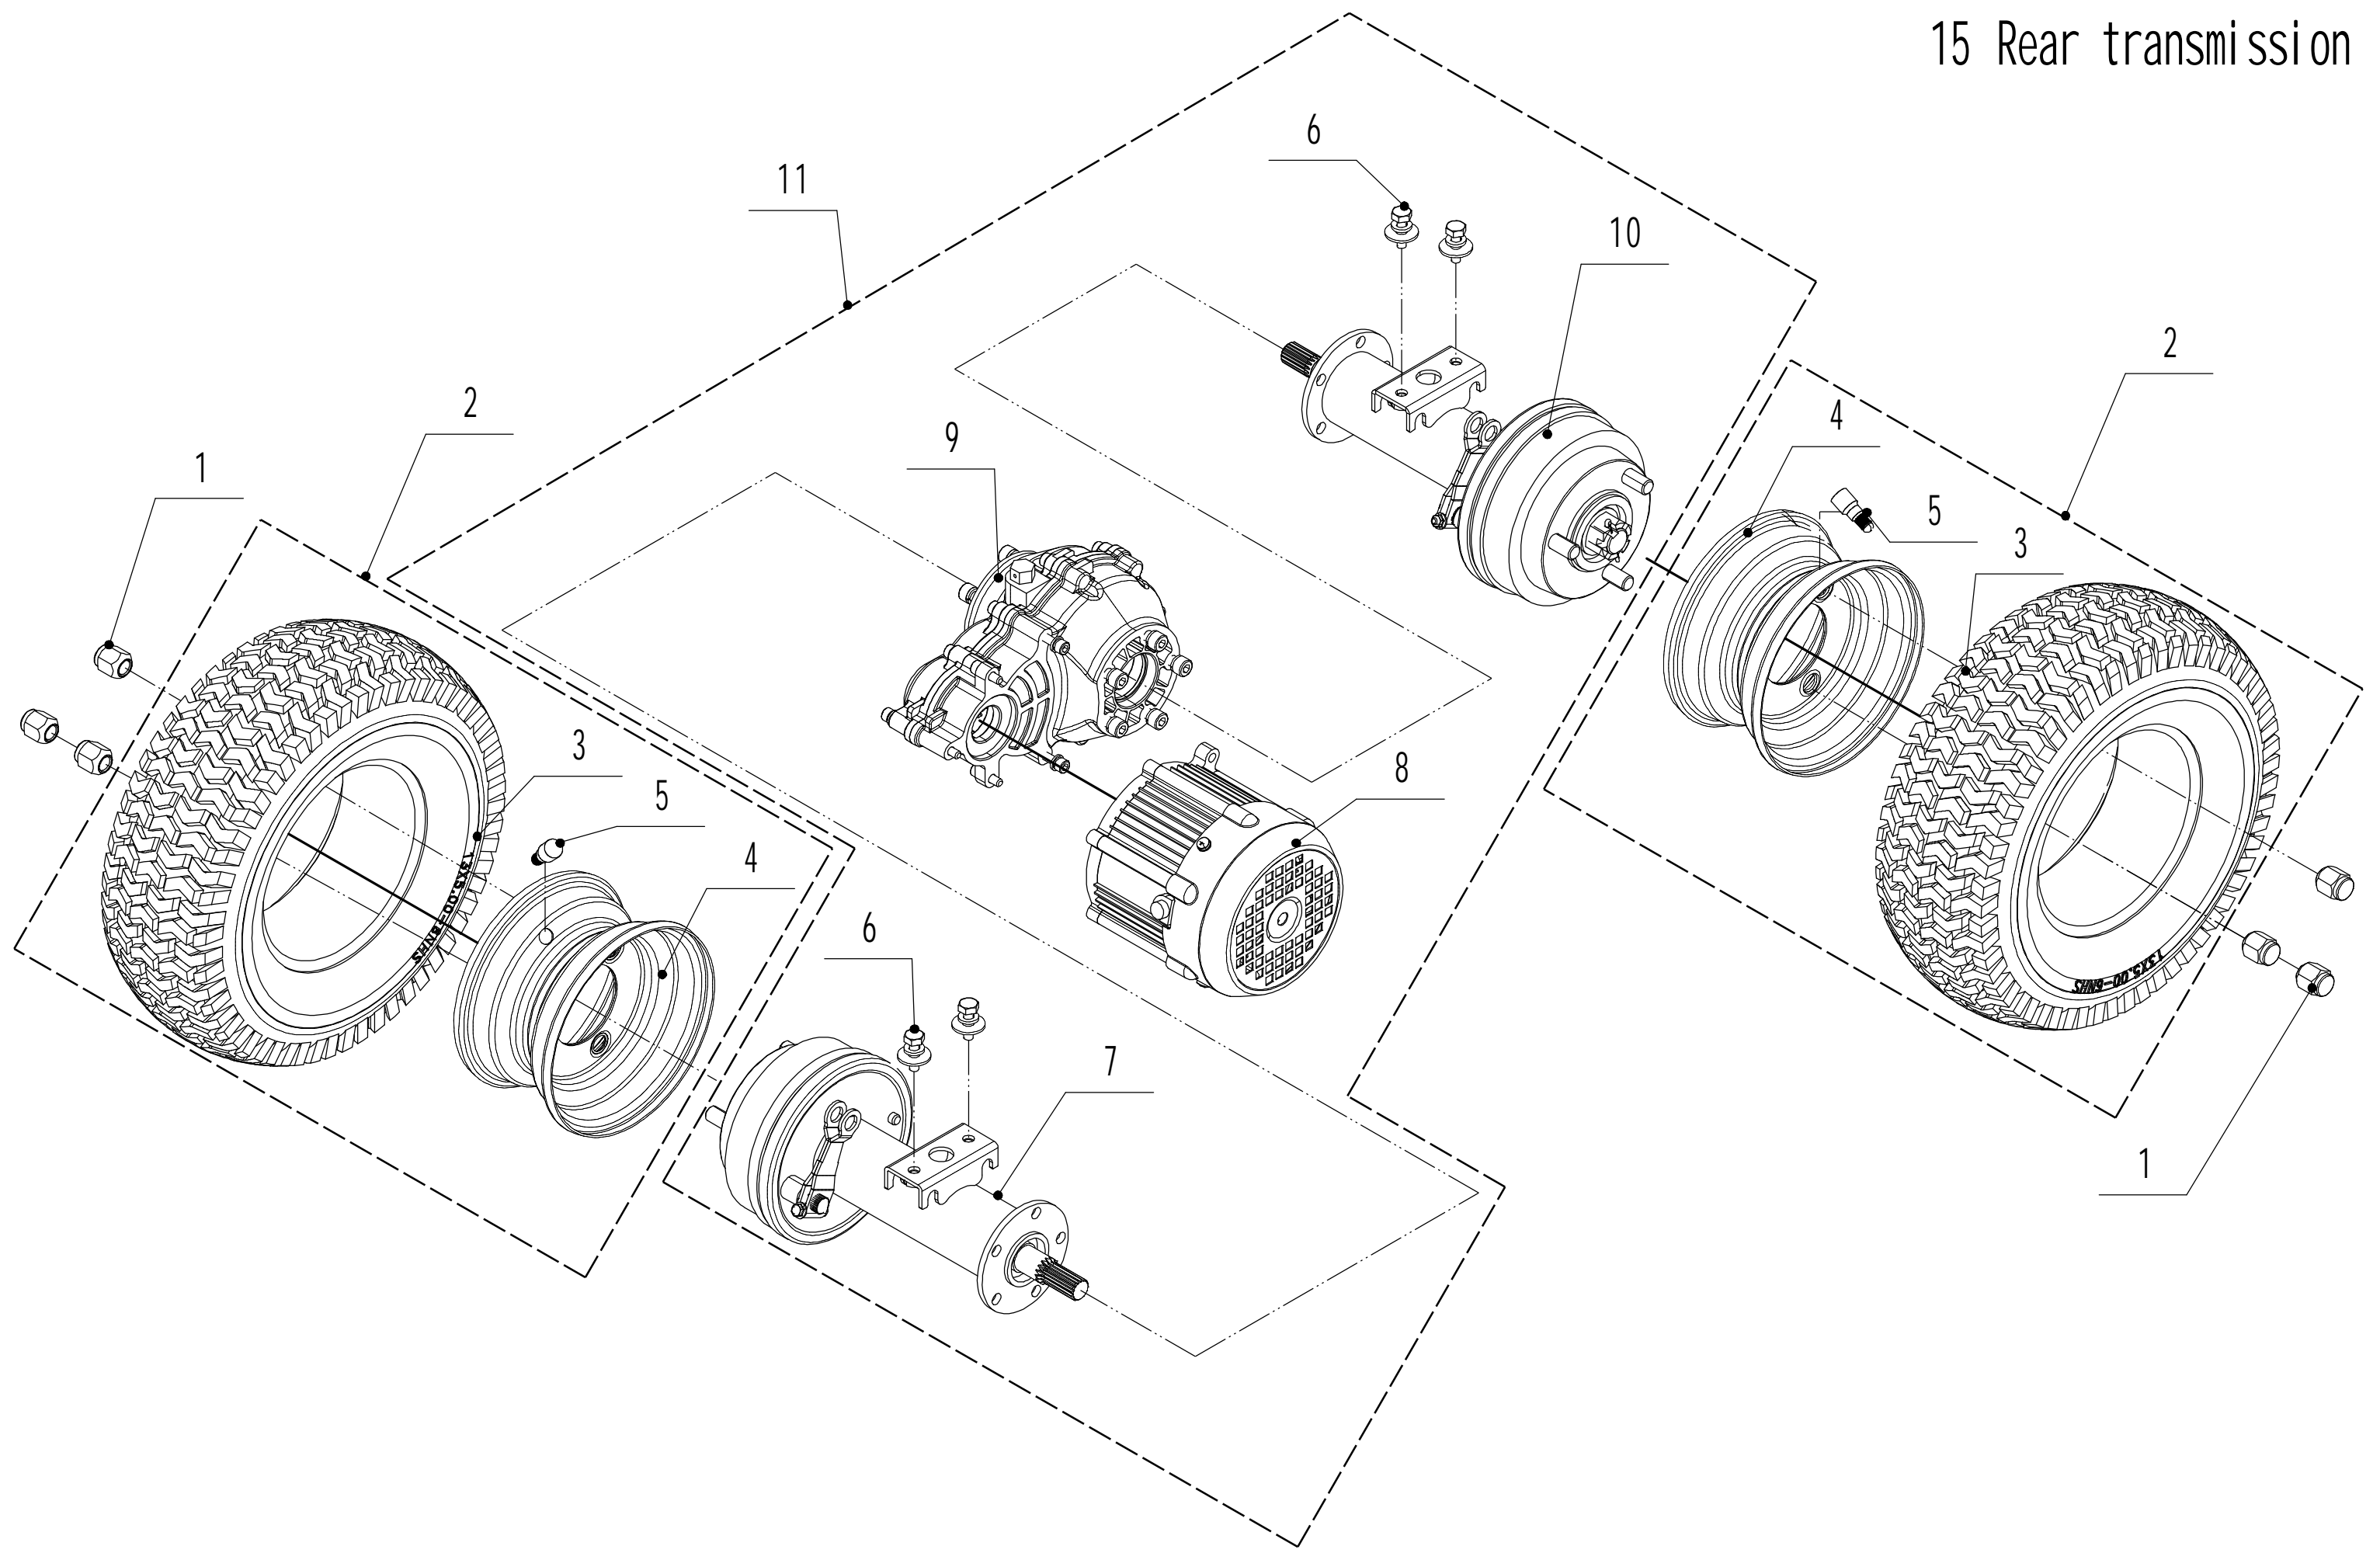

15 Rear transmission

Part 15 :Rear transmission

No.	ID Zboží	Název
1	0215012000	Nut
2	76ELZ013	Wheel
3	ERLT013	Tire
4	76EI01000/22	Wheel hub
5	76EI08000	Air tap
6	0118008025	Combined bolt - M8*25
7	76EI14000	Left shaft assembly
8	76EN07020C2	Motor
9	76EI05010B1	Gearbox
10	76EI15000	Right shaft assembly
11	76EI16000B1	Rear transmission assembly