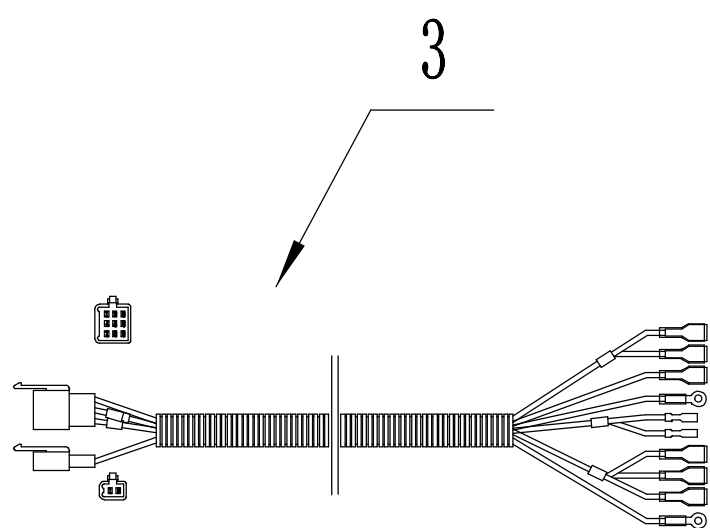

16: Charger and cables

Part 16 :Charger and Cables

No.	ID Zboží	Název
1	81EP02000	Charger
2	76EK09010	Charger wire (European standard)
3	81EP01000	Cables and cards