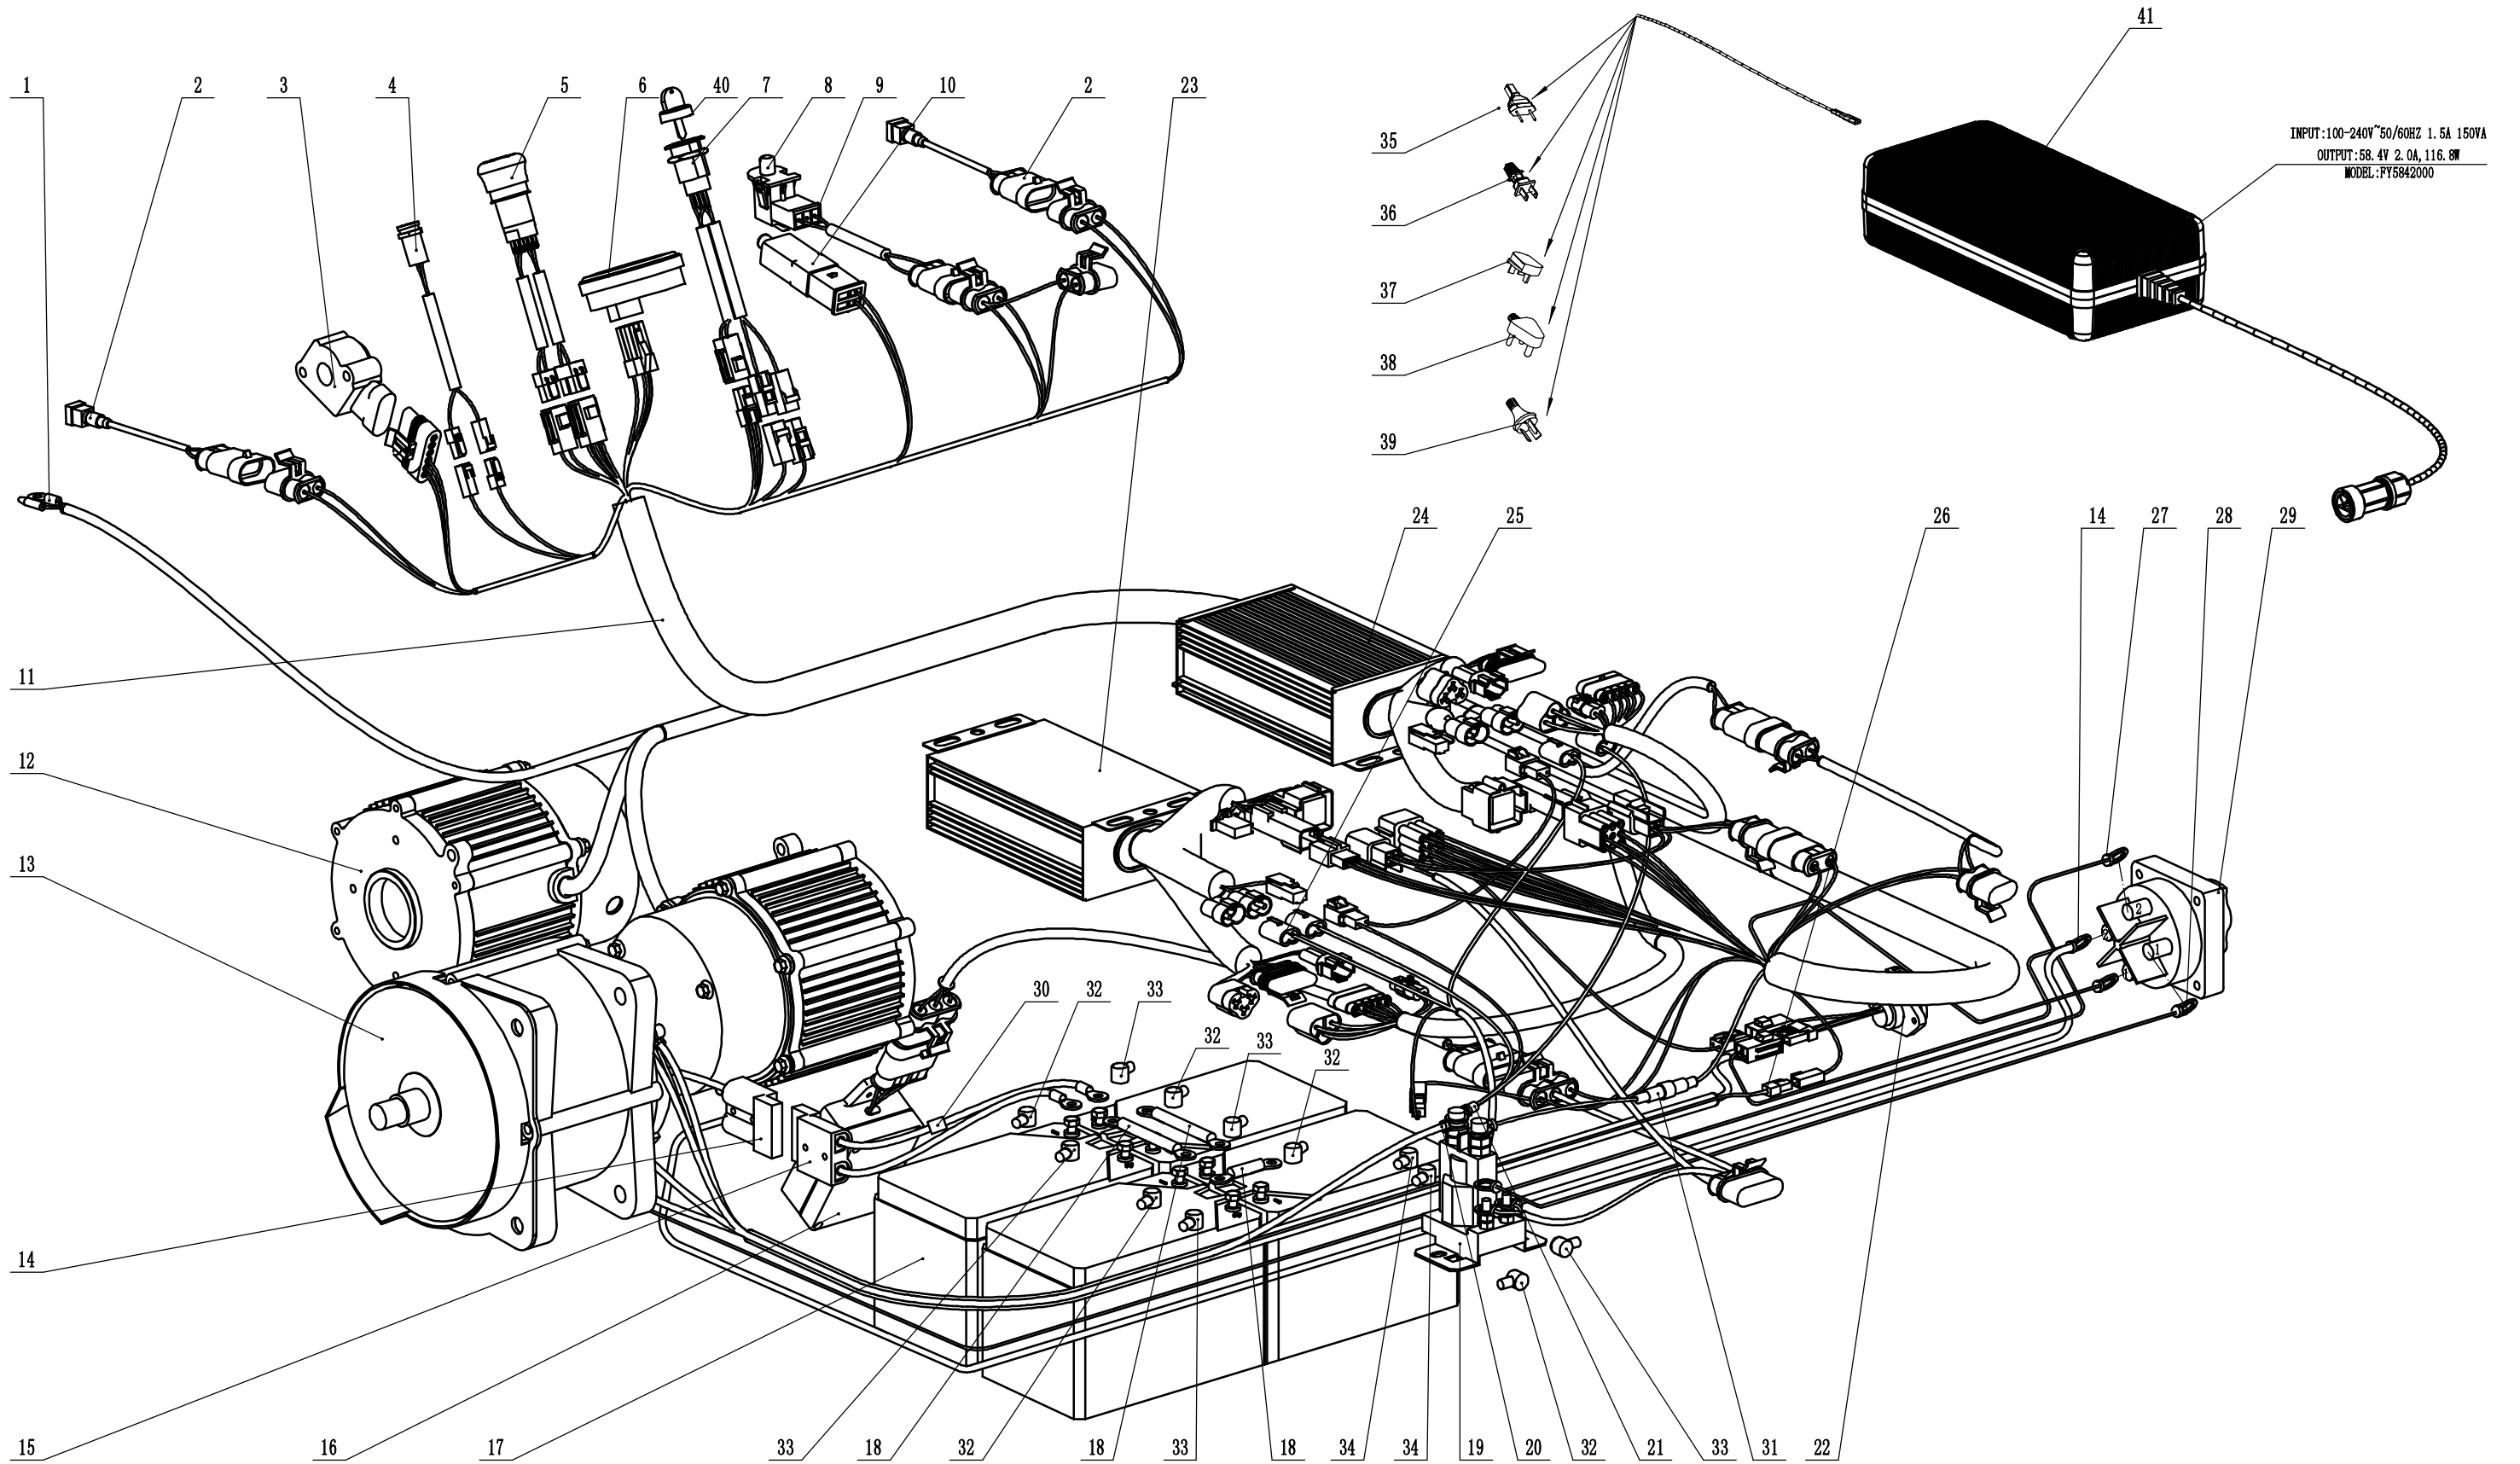

Model: WBGT6813-TE
Service code:WBGT6813TE240813
Wiring loom

Part7 Wiring loom Spare parts

No.	ID Zboží	Název
1	34870006	Engine kill wire
2	34810001	Turn controlling switch
3	34810008	Speed regulating switch
4	34810066	Indicator light
5	34810023	Emergency stop button
6	34810024	Central information screen
7	34810025	Key switch
8	81QZY001	Remote control switch
9	34870012	Remote control switch wire
10	Z61C0300	OPC switch
11	34870002	Main wire harness
12	34830007	Motor
13	34820077	Alternator with pulley
14	34870013	Power off switch 1A connection wire
15	34870008	Battery output wire
16	34820035	Power module
17	DP12V12A	Battery
18	34870009	Battery connection wire
19	WB9670004	Relay
20	34870011	Alternator positive wire
21	34870007	Controller positive wire
22	WB9601016	Charging socket
23	34820110	Main controller
24	34820109	Slave controller
25	34870010	Controller negative wire
26	34870016	Alternator excitation signal wire
27	34870014	Power off switch 1B connection wire
28	34870015	Power off switch 2 connection wire
29	34820007	Power off switch
30	WB9681005	Fuse 150A
31	34870017	Fuse tube 10A 5*20mm
32	WB9650012	Protective sheath 14*8
33	WB9650011	Protective sheath 14*8
34	WB9650008	Protective sheath 12*22
35	76EK09010	USDopean standard charging cable
36	76EK03010	American standard charging cable
37	76EK06010	British standard charging cable
38	76EK07010	Great South Africa standard charging cable
39	76EK08010	Australian standard charging cable
40	76LDH002-01	Key
41	68EQ01000	Charger