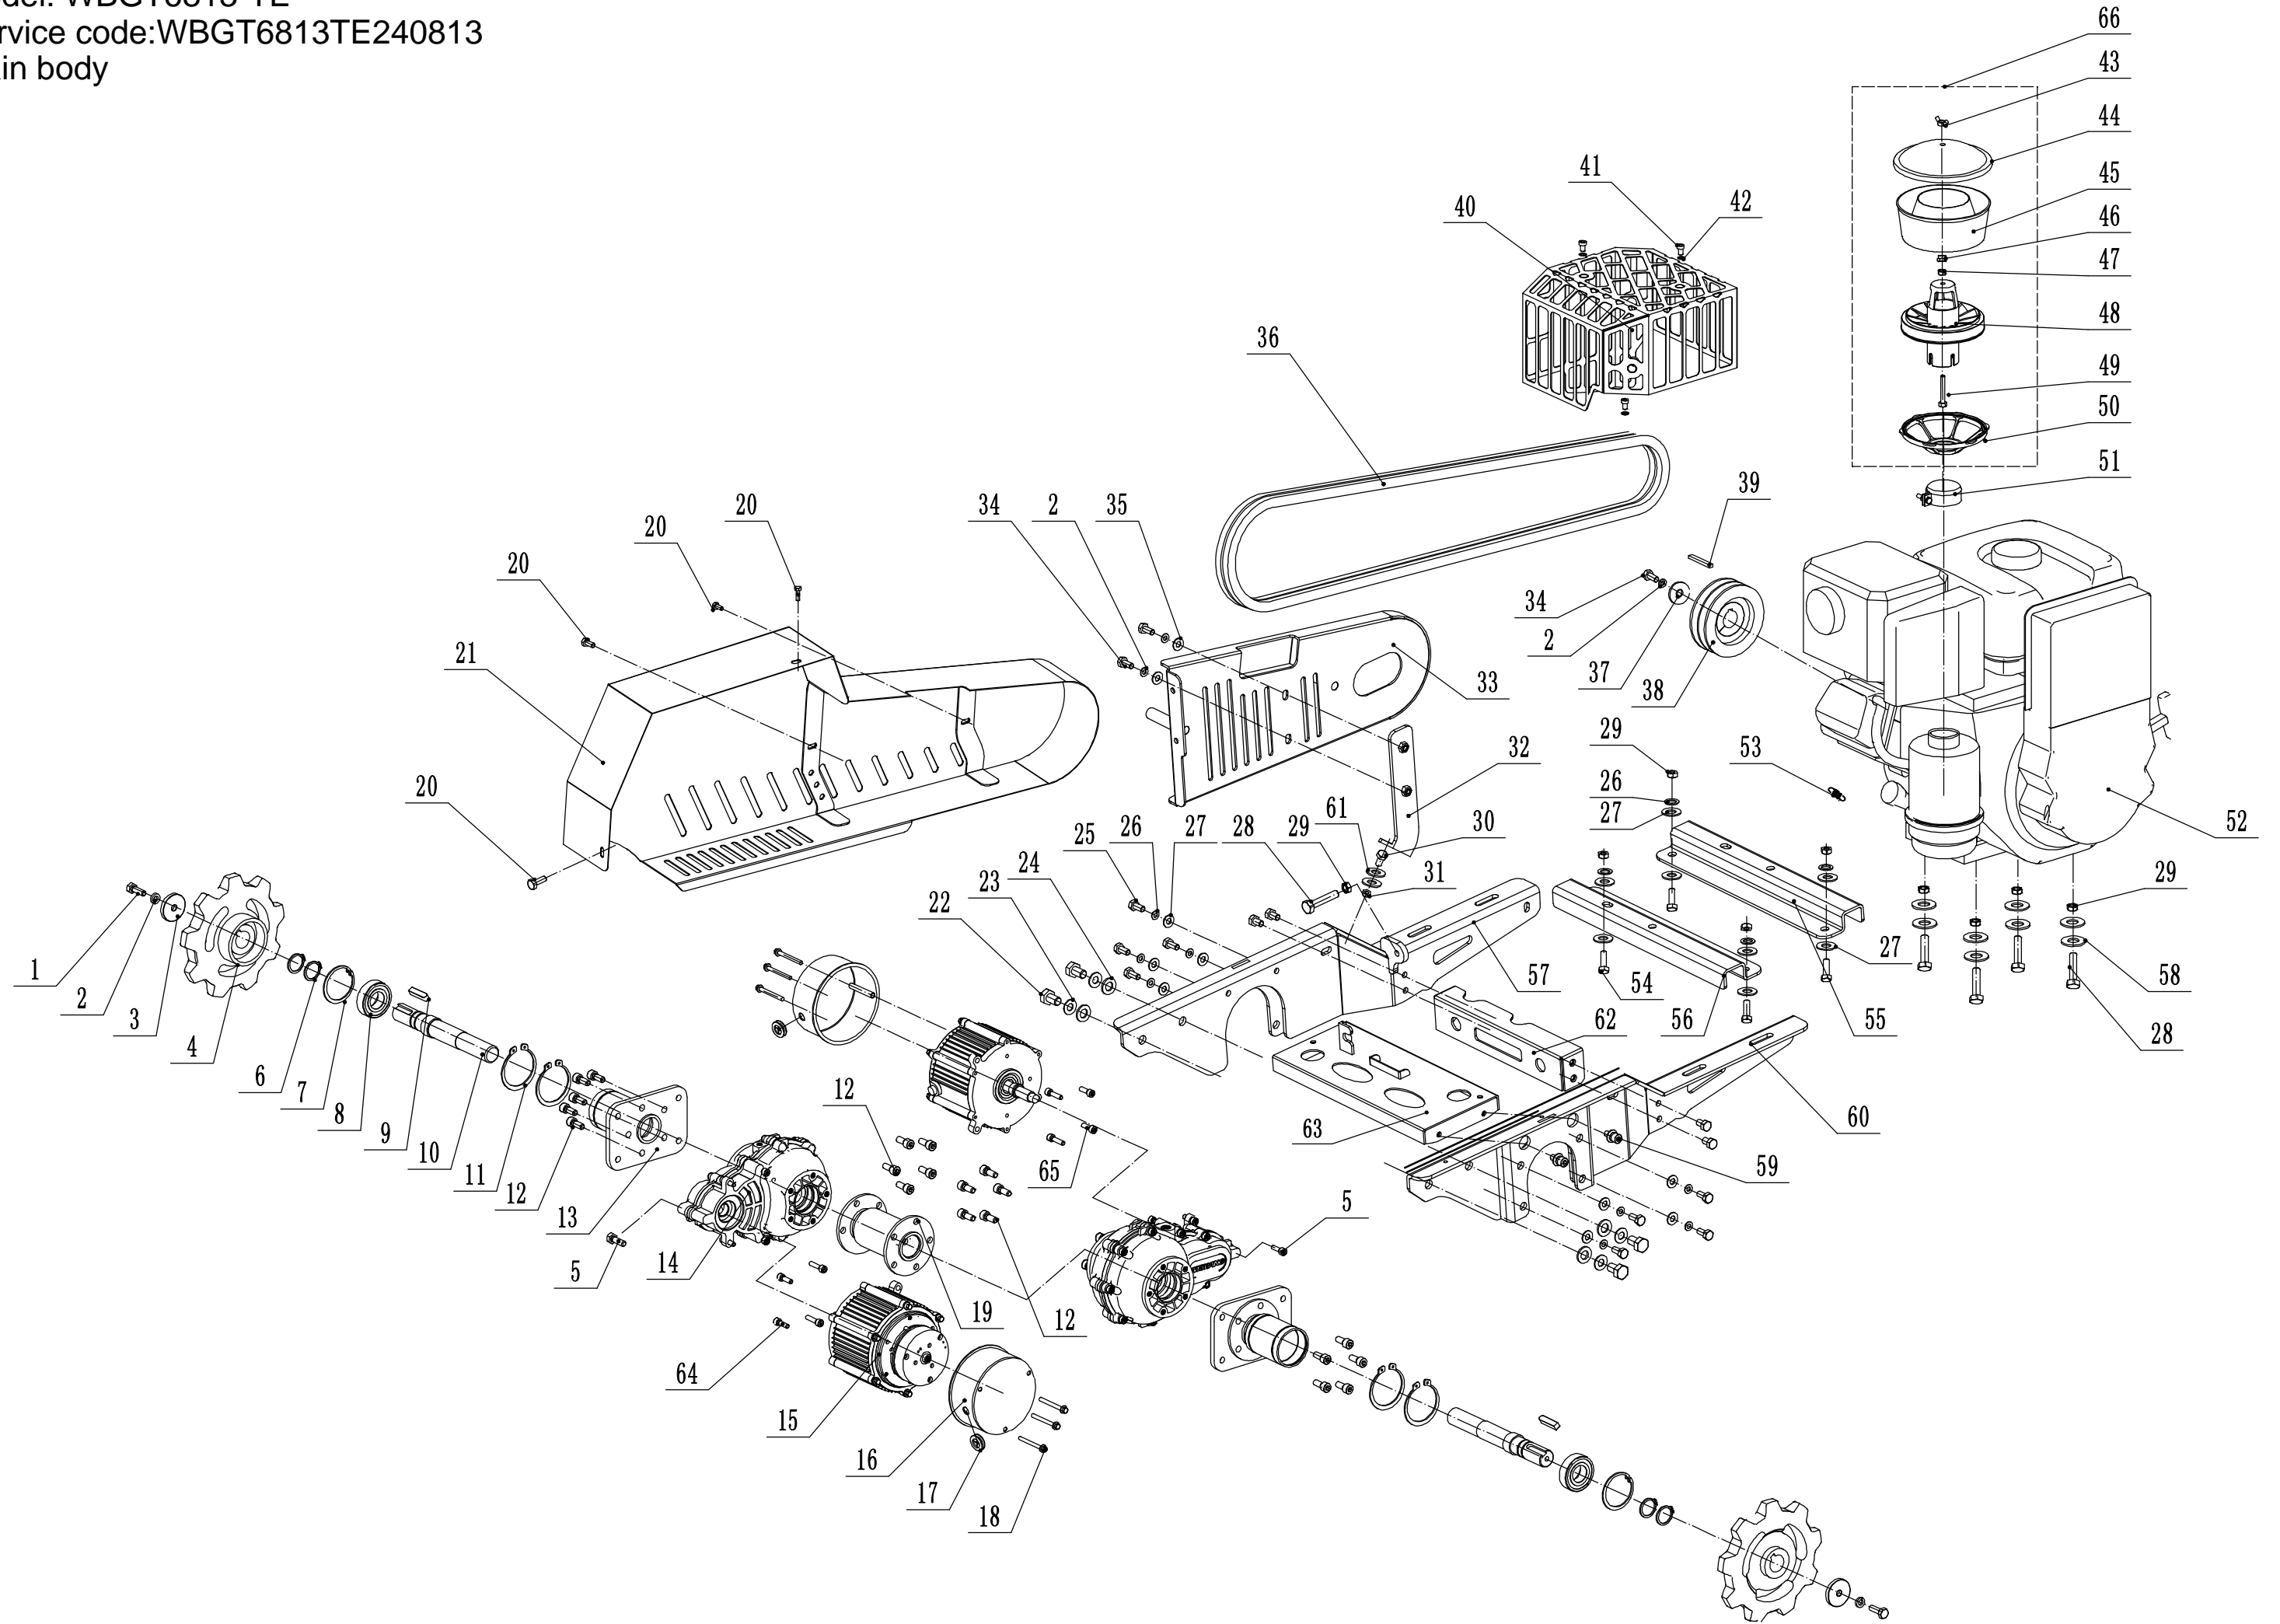

Model: WBG6813-TE
Service code:WBG6813TE240813
Main body

Part3 Main body Spare parts		
No.	ID Zboží	Název
1	0101008025	Bolt - M8*25
2	0401008000	Spring washer - φ8
3	HQB000000100/02	Wheel hub spacer
4	3483000140	Driving wheel
5	0103006080	Screw - M6*80
6	1001025002	Circlip - φ25
7	0901052000	Circlip - φ52
8	6205-2RS	Bearing
9	50570001	Key - 8*7*35
10	34830002	Transmission spline shaft
11	1001058000	Circlip - φ58
12	0103008025	Screw - M8*25
13	3483000340	Half shaft sleeve
14	34830006	Transmission
15	34830007	Motor
16	3483000840	Electromagnetic brake cover
17	34830011	Rubber ring
18	0103005050	Screw - M5*50
19	3483001240	Intermediate casing
20	0102006012	Bolt - M6*12
21	3483001544	Engine belt cover
22	0101012040	Bolt - M12*40
23	0401012000	Spring washer - φ12
24	0301012000	Flat washer - φ12
25	0101010025	Bolt - M10*25
26	0401010000	Spring washer - φ10
27	0301010000	Flat washer - φ10
28	0101010050	Bolt - M10*50
29	0201010000	Nut - M10
30	0102008025	Bolt - M8*25
31	0202008000	Lock nut - M8
32	3483001944	Support plate
33	3483002044	Bottom plate
34	0101008020	Bolt - M8*20
35	0301008000	Flat washer - φ8
36	34830023	Engine belt
37	GT68WB15000	Pulley gasket
38	GT68WE13020 +GT68WE13010	Pulley & Tapered Bushings

Part3 Main body Spare parts		
No.	ID Zboží	Název
39	1101007045	Key - 7*45
40	GT68WE21000/22	Silencer cover
41	0103006012	Screw - M6*12
42	0401006000	Spring washer - φ6
43	0211006000	Wing nut - M6
44	GT68WE23000	New fiter cover
45	GT68WE24000	New fiter box
46	0202006000	Lock nut - M6
47	0201006000	Nut - M6
48	GT68WE27000	Air filter intake connector
49	0101006045	Bolt - M6*45
50	GT68WE25000	Filter screen
51	BN02582AA	Clamp - φ45
52	GT1300	Engine
53	GT68WE10000/02	Engine throttle spring
54	0101010030	Bolt - M10*30
55	3483002440	Engine bracket 2
56	3483002540	Engine bracket 1
57	3483002640	Left bracket
58	0302010000	Big flat washer - φ10
59	0126008025	Shim combination bolt - M8*25
60	3483003140	Right bracket
61	0302008000	Big washer - φ8
62	3483003440	Strengthening plate
63	3483003640	Installation board
64	0103006035	Screw - M6*35
65	0103006025	Screw - M6*25
66	PJ/WXB14	Air filter assembly