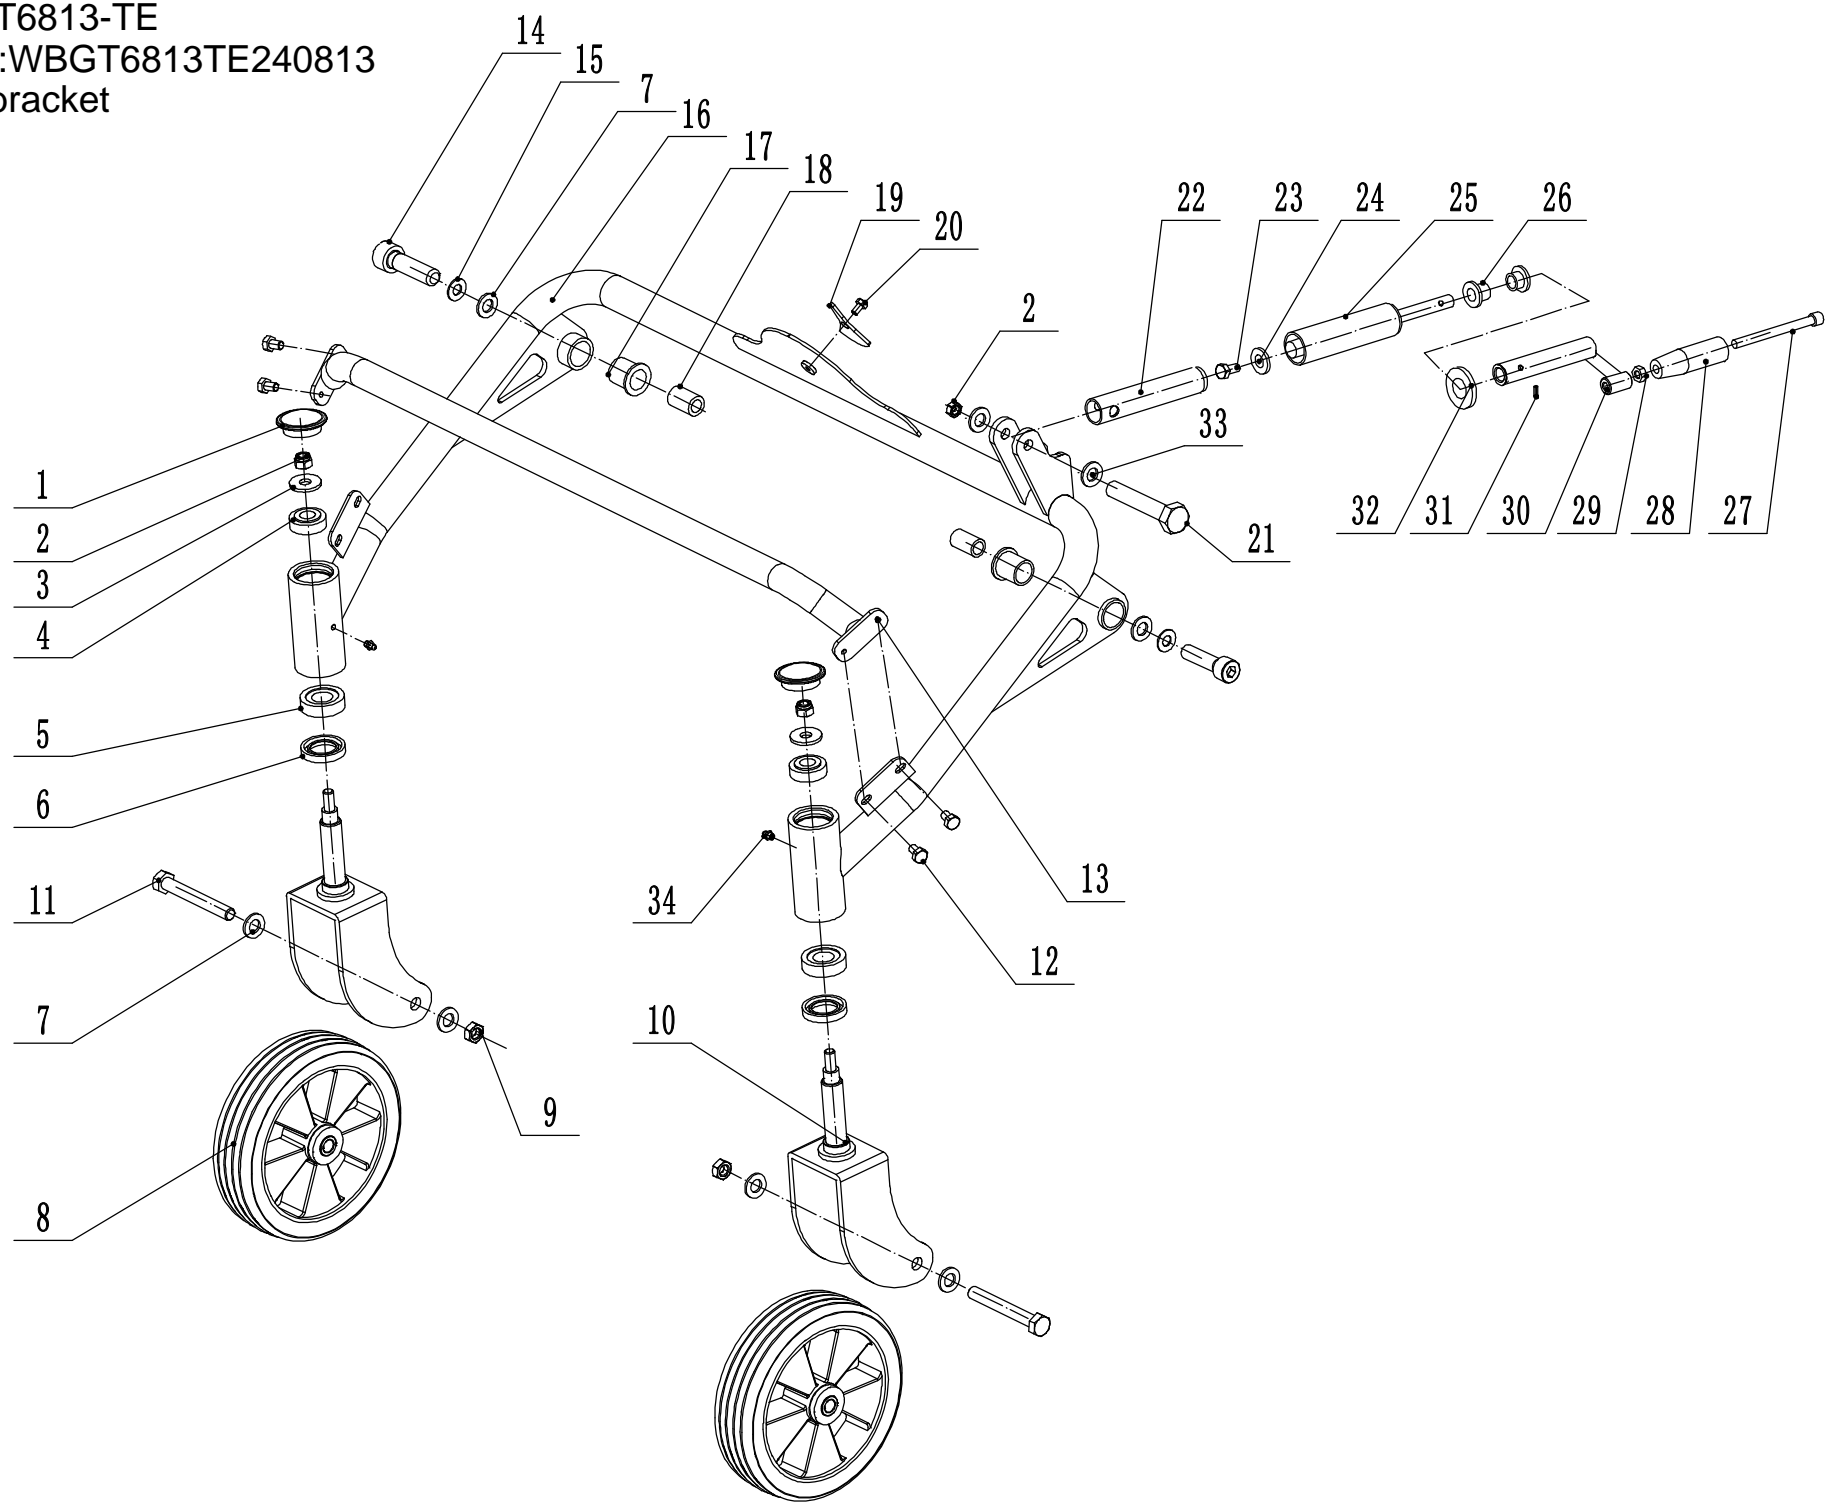

Model: WBGT6813-TE
Service code:WBGT6813TE240813
Front wheel bracket

Part6 Front wheel bracket Spare parts

No.	ID Zboží	Název
1	34860001	Dust cover
2	0202010000	Lock nut - M10
3	0302010000	Big flat washer - ϕ10
4	30202	Bearing
5	32004	Bearing
6	34860008	Oil seal
7	0301012000	Flat washer - ϕ12
8	GT68WD05000	Universal wheel
9	0202012000	Lock nut - M12
10	3486000240	Universal wheel bracket
11	0101012095	Bolt - M12*95
12	0102006016	Bolt - M6*16
13	GT68WD20000A1/40	Shadoof
14	0103012050	Bolt - M12*50
15	0401012000	Spring washer - ϕ12
16	3486000440	Front wheel bracket
17	51A0313010	Nylon bush for rear wheel
18	GT68WD06000/22	Bush for front wheel bracket
19	GT68WD12000/37	Slope pointer
20	0102006012	Bolt - M6*12
21	0101010055	Bolt - M10*55
22	GT68WD07000/44	Fixed rod
23	0103006016/12P9	Bolt - M6*16
24	GT68A041600000	Spacer
25	GT68WD08000/44	Rocker screw
26	48R0113010	Nylon bush
27	0103008090	Screw - M8*90
28	GT68WD10000	Rocker handle
29	0201008000	Nut - M8
30	GT68WD09000A1/44	Rocker
31	0701005025	Pin - ϕ5*25
32	0301016000	Flat washer - ϕ16
33	0301010000	Flat washer - ϕ10
34	2501006000A	Oil cup - M6