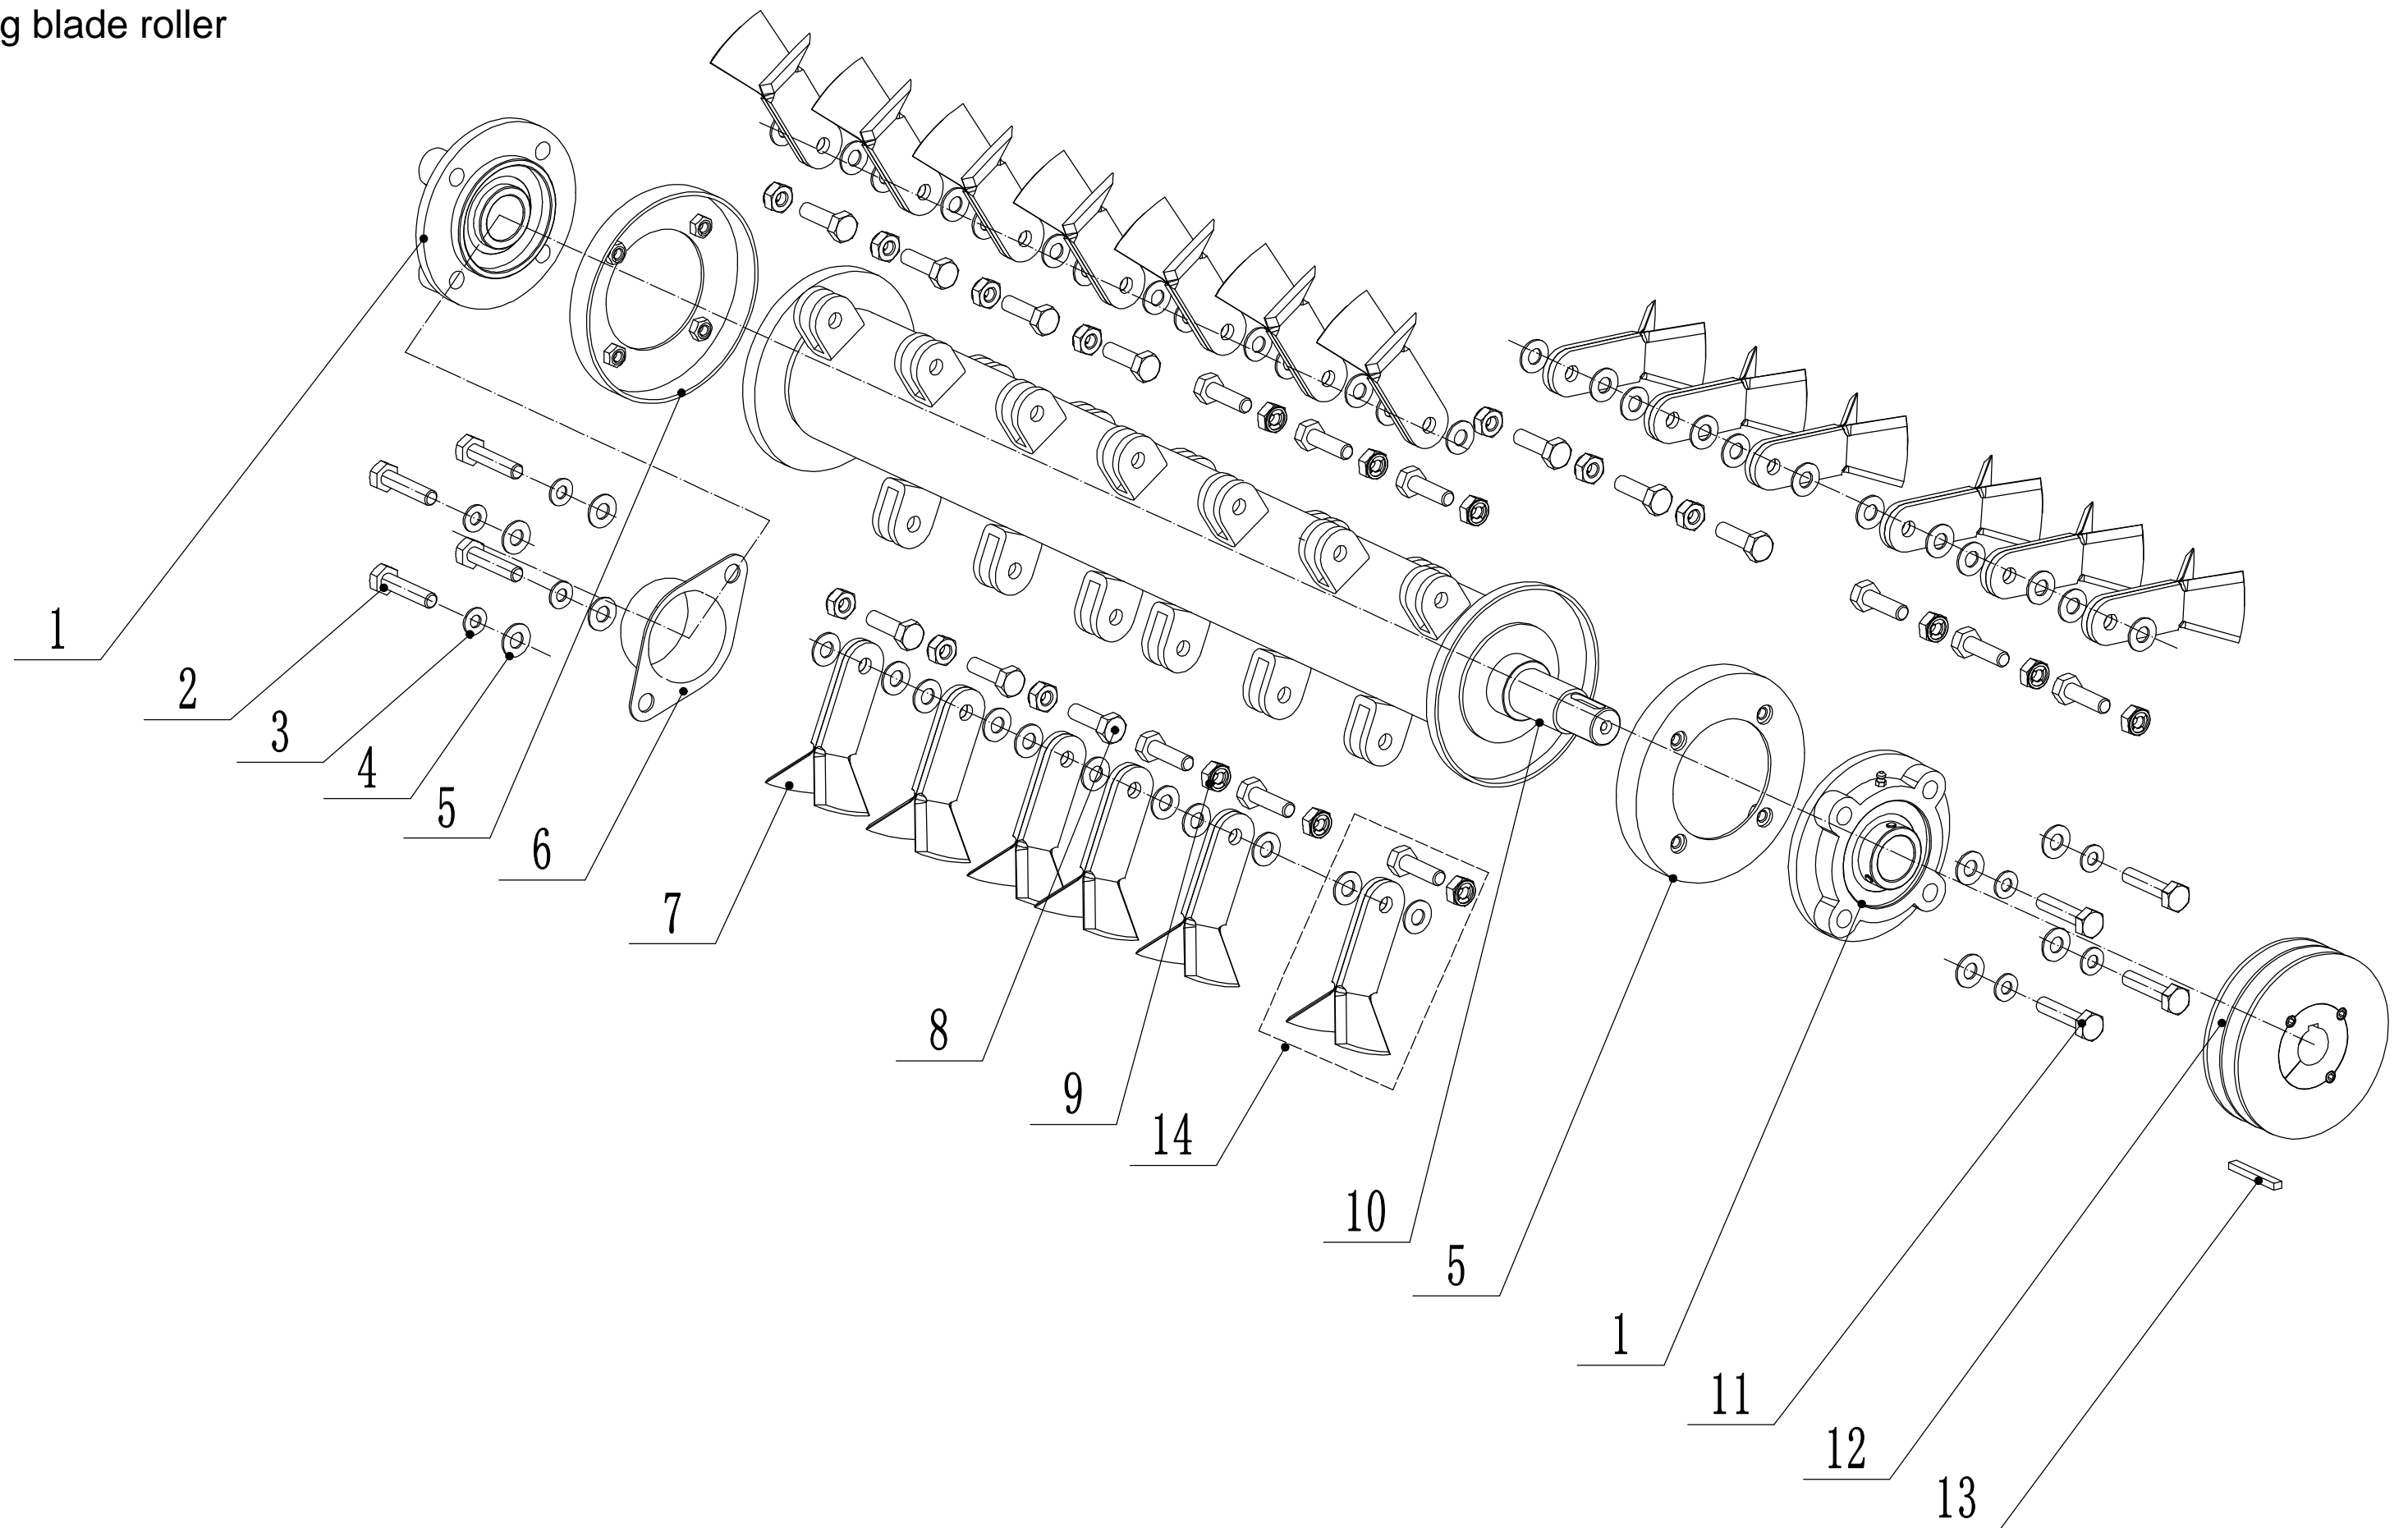

Model: WBGT6813-TE

Service code:WBGT6813TE240813

Swing blade roller

Part5 Swing blade roller Spare parts

No.	ID Zboží	Název
1	UCFC206	Bearing
2	0101010045	Bolt - M10*45
3	0401010000	Spring washer - ϕ10
4	0301010000	Flat washer - ϕ10
5	GT68WC05000/22	Mounting disc for blade roll
6	GT68WC01000/22	Bearing cover
7	GT68WC02000/01	Blade
8	GT68WC03000A1	Blade bolt
9	0201010000DD	Nut - M10
10	GT68WC04000/22	Blade roll
11	0101010050	Bolt - M10*50
12	GT68WC07000	Pulley
13	1101008030	Key - 8*30
14	PJ/WXGT001	Blade Repair Kit