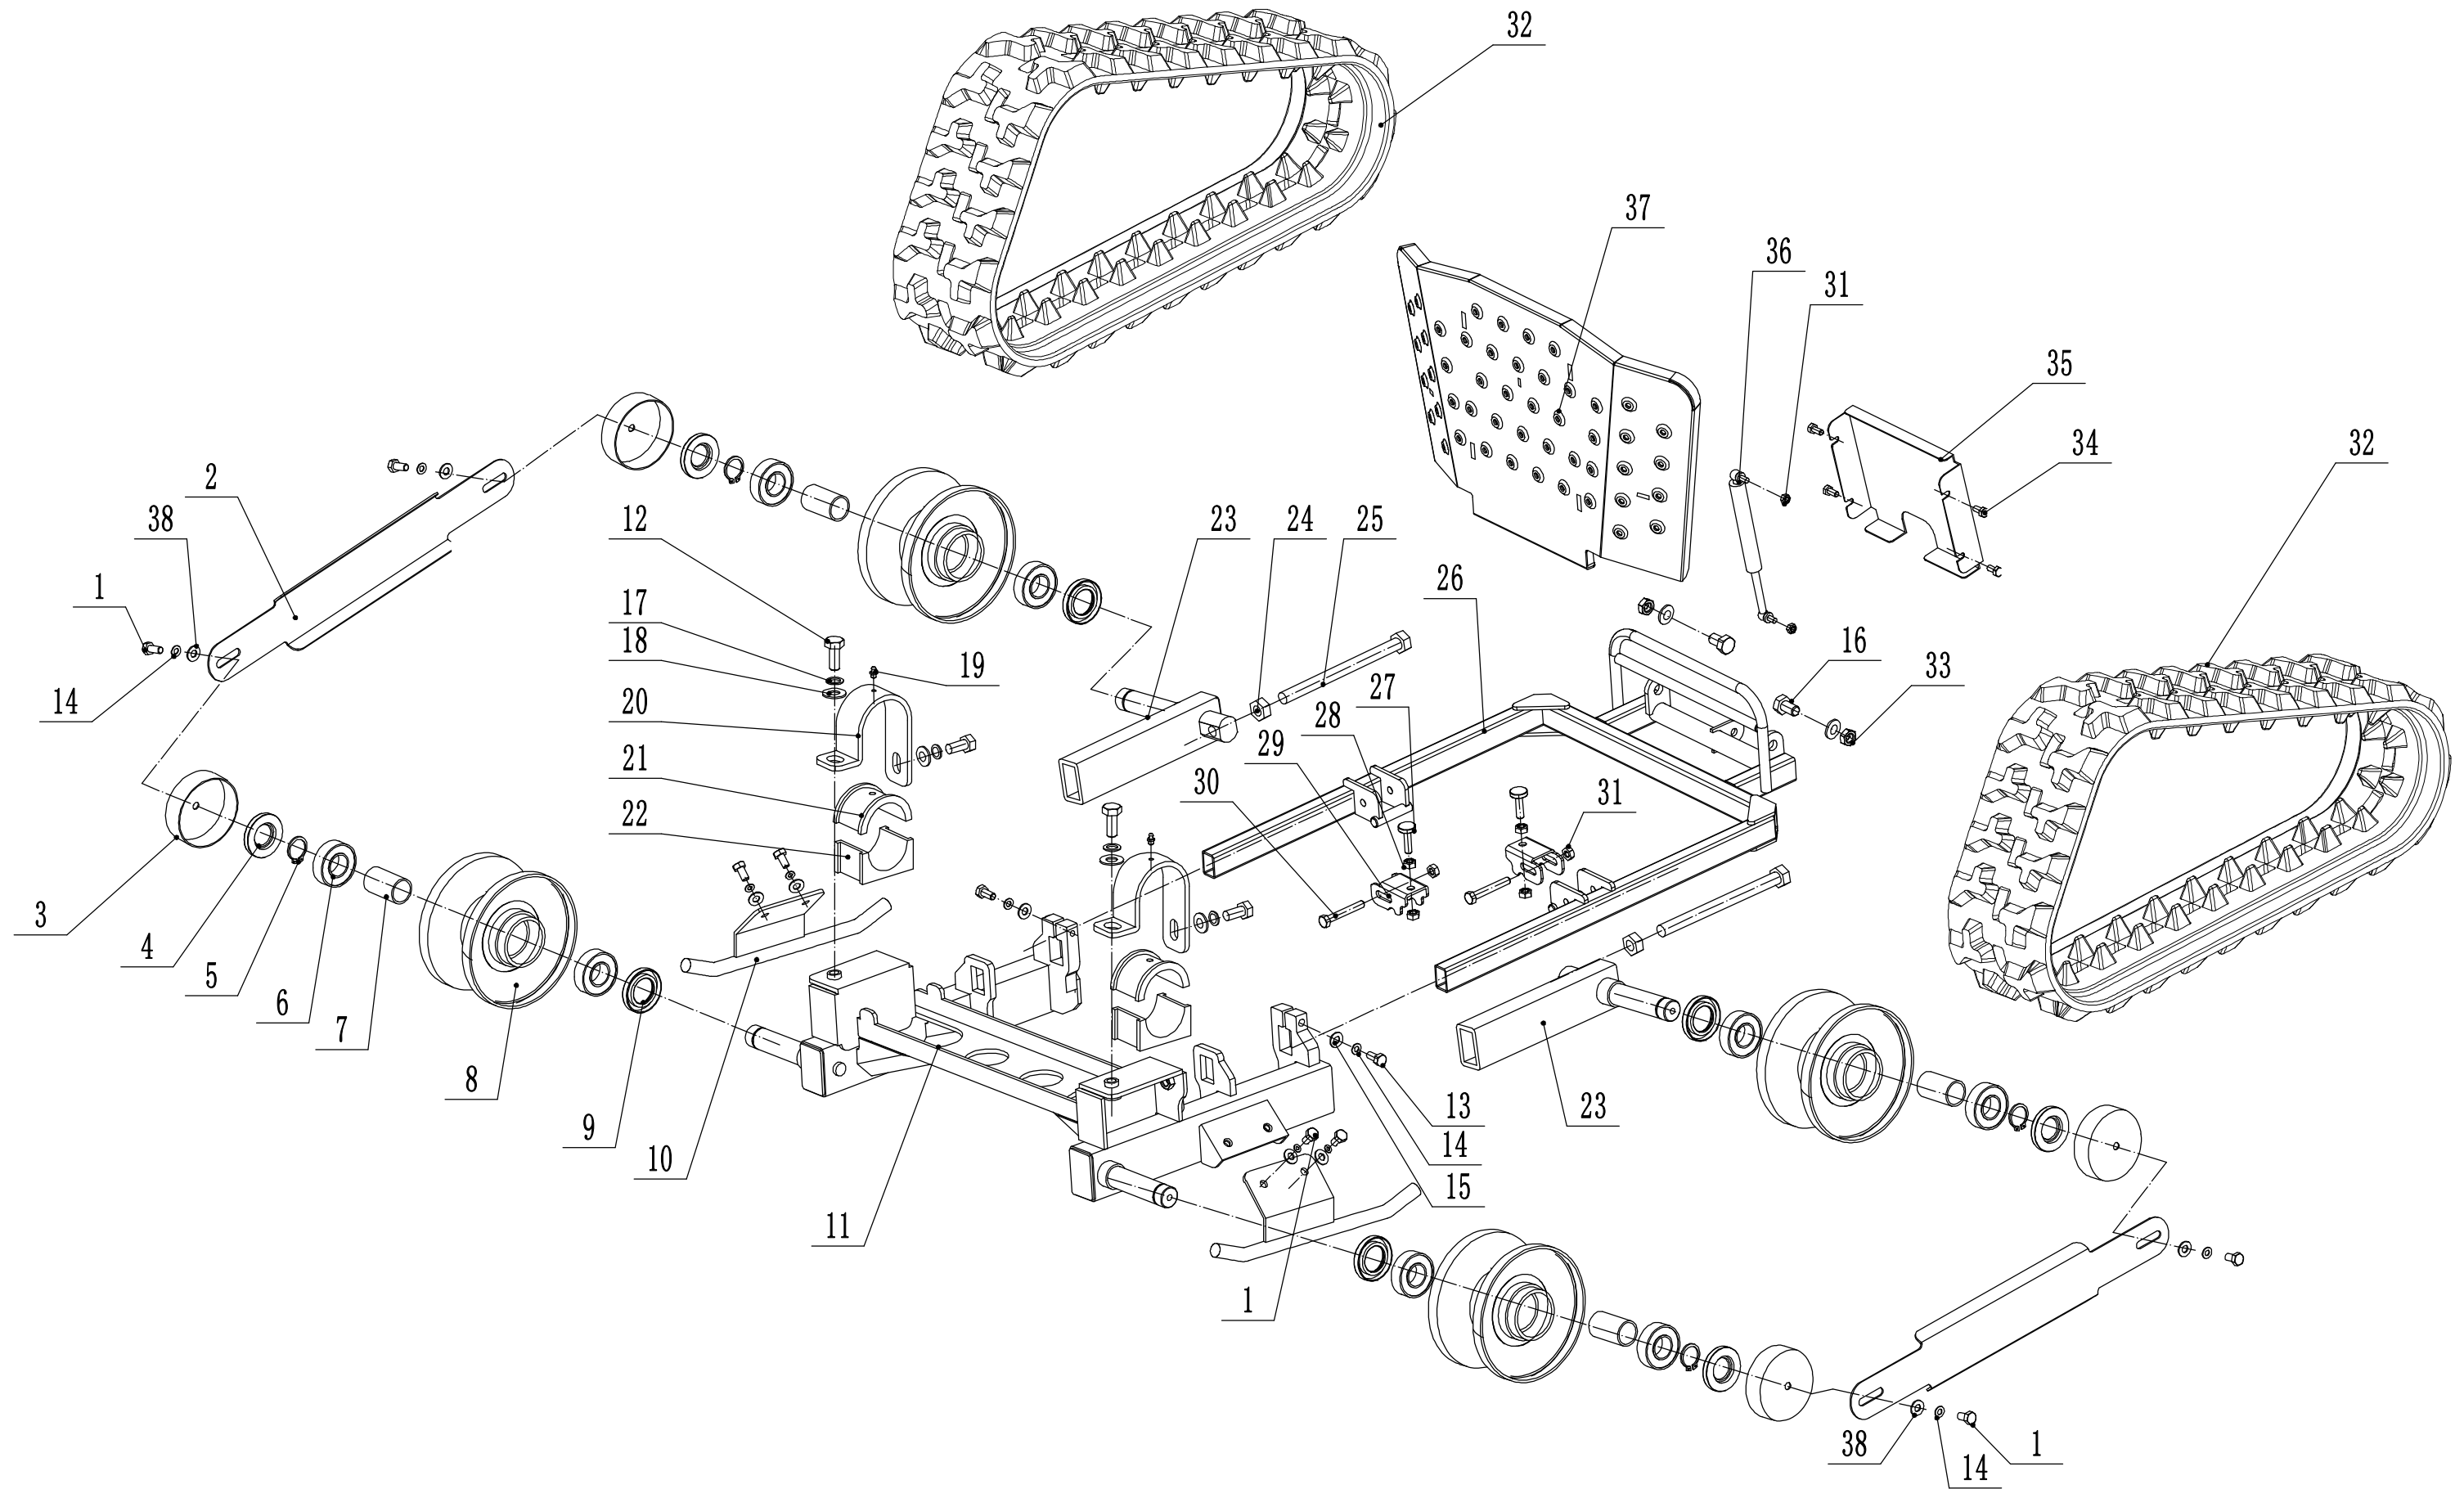

Model: WBG6813-TE
Service code:WBG6813TE240813
Walking part

Part4 Walking part Spare parts

No.	ID Zboží	Název
1	0101008020	Bolt - M8*20
2	3484000140	Guide wheel connecting plate
3	GT68TE06000/40	Guide wheel guard
4	1502505207	Sealing ring - 25*52*7
5	1001025002	Circlip - ϕ25
6	6205-2RS	Bearing
7	GT68TE07000/22	Guide wheel spacer sleeve
8	GT68TE08000/40	Track guide wheel
9	1503005207	Sealing ring - 30*52*7
10	3484000240	Left and right pressure rod
11	3484000440	Chassis
12	0101012030	Bolt - M12*30
13	0101008040	Bolt - M8*40
14	0401008000	Spring washer - ϕ8
15	0301008000	Flat washer - ϕ8
16	0101012040	Bolt - M12*40
17	0401012000	Spring washer - ϕ12
18	0301012000	Flat washer - ϕ12
19	2501006000A	Oil cup - M6
20	GT68TE11000/40	Fixed seat pressure plate
21	GT68TE12000	Track spindle upper seat
22	GT68TE13000	Track spindle lower seat
23	GT68TE17000/40	Chassis rear axle
24	0201014000	Nut - M14
25	0101014180	Bolt - M14*180
26	3484001140	Pedal bracket
27	34840014	Bolt
28	0201008000	Nut - M8
29	3484001540	Activity board
30	0101008060	Bolt - M8*60
31	0202008000	Lock nut - M8
32	GT68TE09000	Track
33	0202012000	Lock nut - M12
34	0102006012	Bolt - M6*12
35	GT68TE20000/40	Tail guard
36	GT68TE23000	Hydraulic support rod
37	GT68TE19000/40	Pedal
38	0303008000/02	Big washer - ϕ8