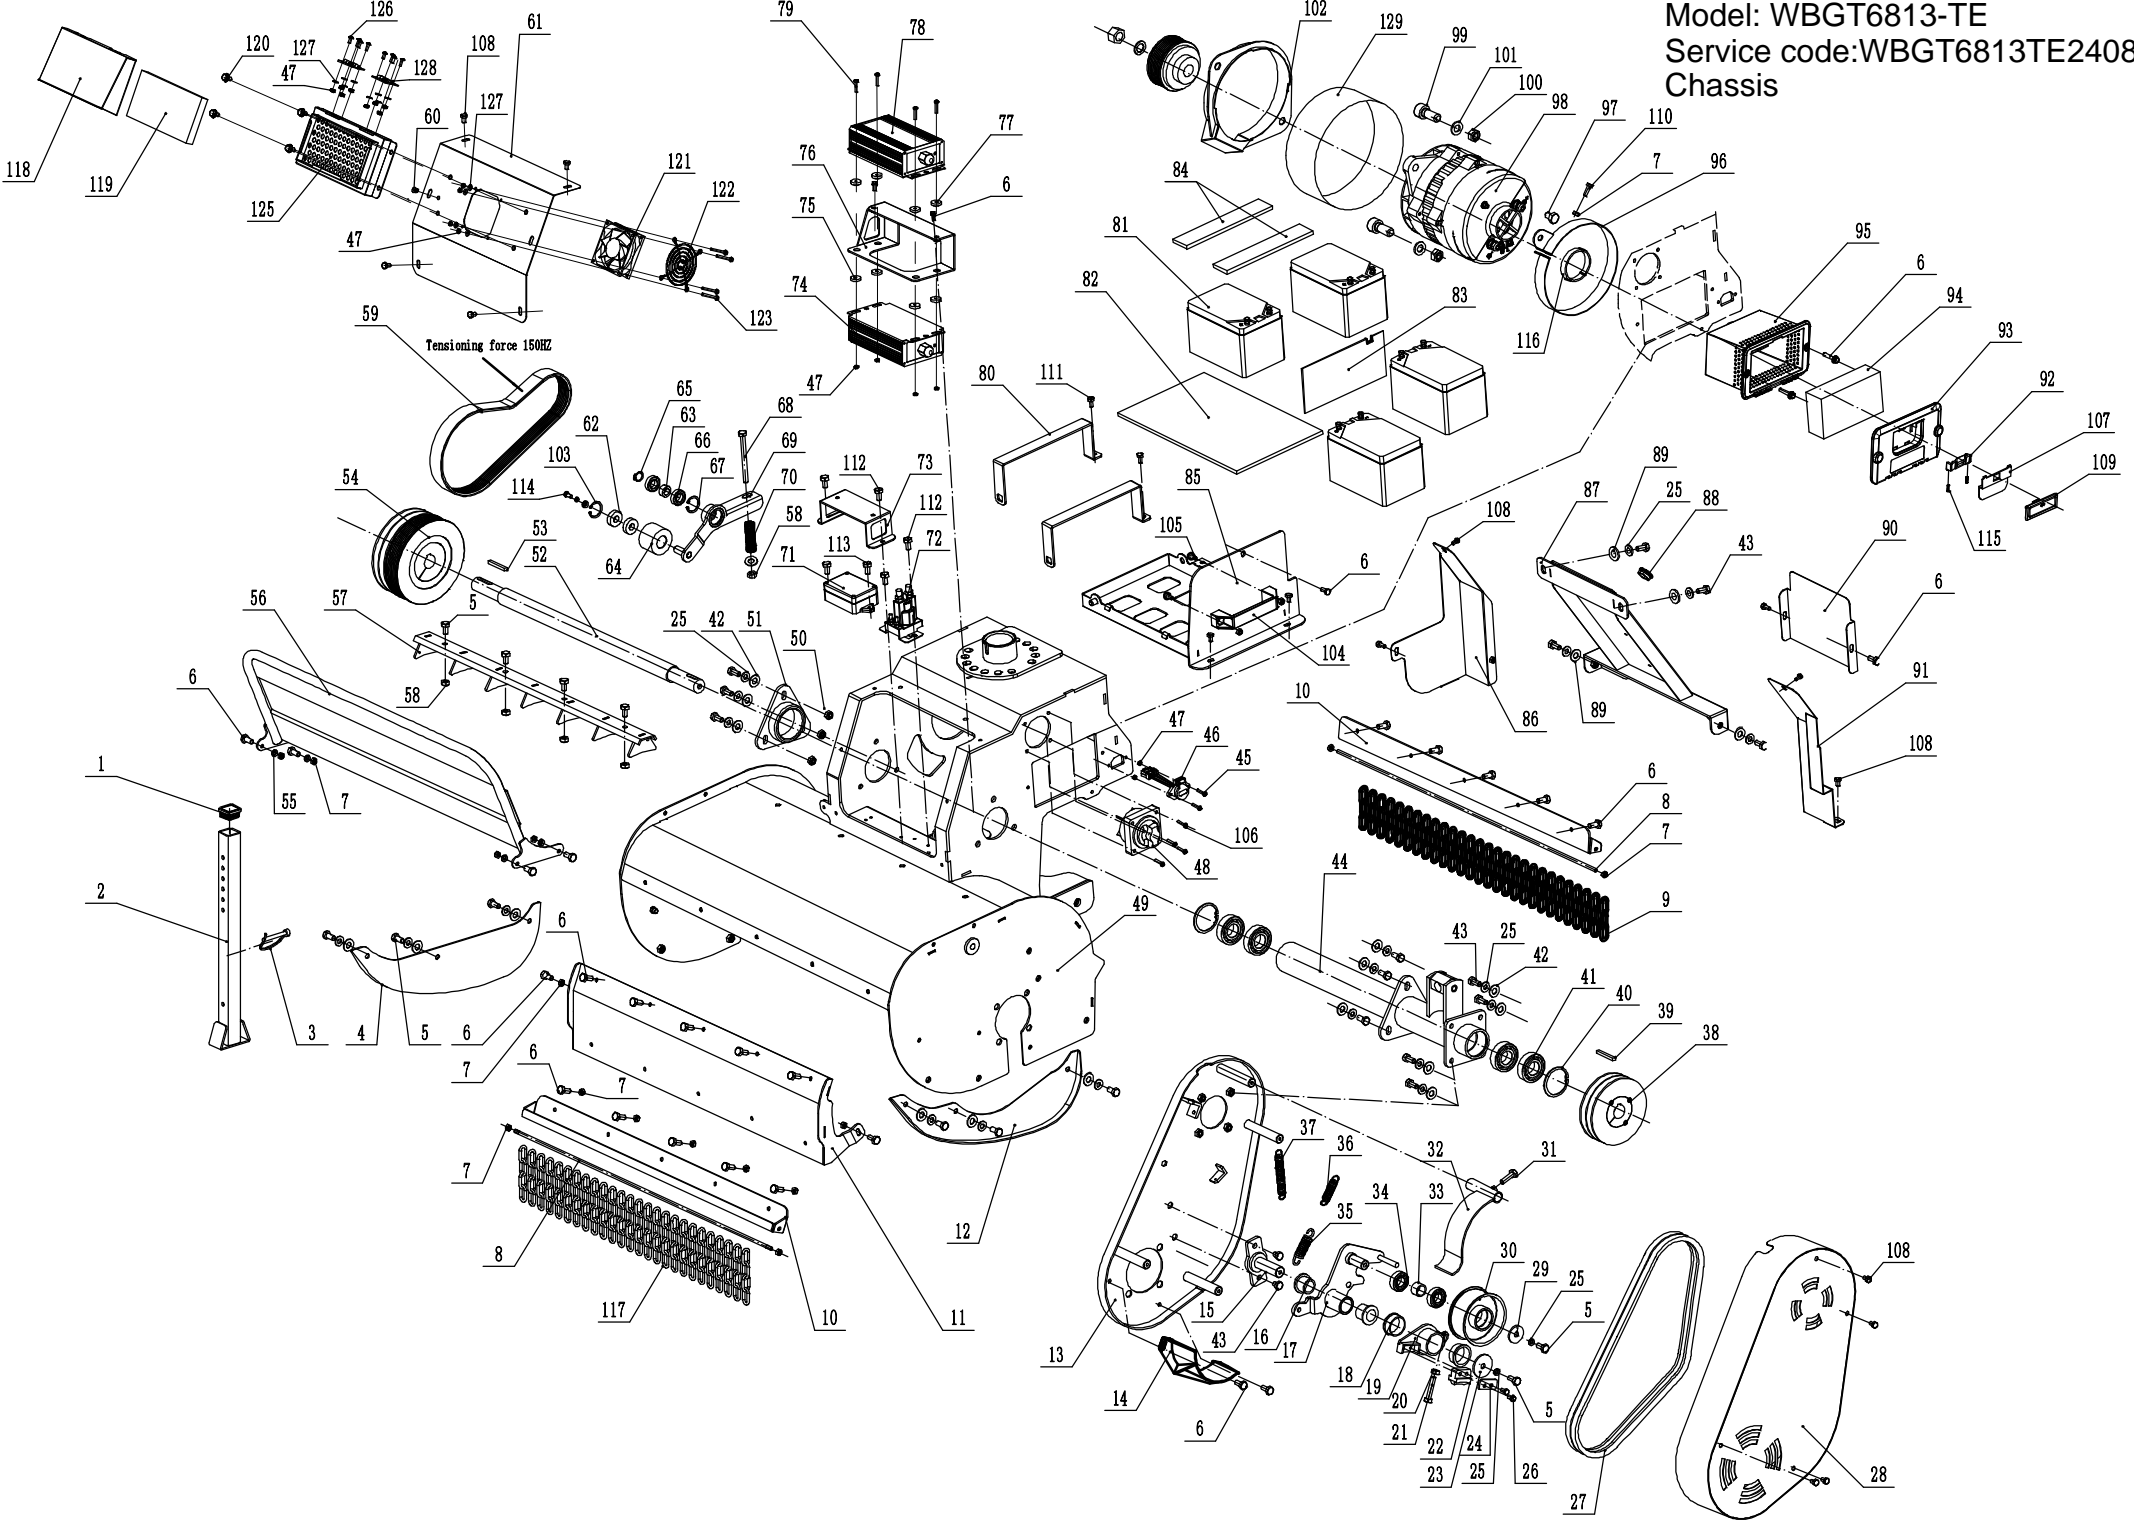

Model: WBG6813-TE
Service code:WBG6813TE240813
Chassis

Tensioning force 150HZ

Part2 Chassis spare parts		
No.	ID Zboží	Název
1	1601030030	Square tube plug 30*30
2	GT68WB02000/40	Support rod
3	260106P3050	Pin φ6.3*50
4	GT68WB31000/44	Right protective plate
5	0101008020	Bolt - M8*20
6	0102006016	Bolt - M6*16
7	0202006000	Lock nut - M6
8	GT68WB05000/44	Front chain bolt
9	GT68WB28000	Hang chain
10	GT68WB04000/44	Front chain mounting plate
11	3482000144	Front chain extension plate
12	GT68WB32000/44	Left protective plate
13	GT68TB03000B1/44	Base plate of blade roll shield
14	GT68WB38000/22	Lower protective plate
15	GT68WB10000/22	Fixed plate for tensioner
16	51A0313010	Nylon bush for rear wheel
17	GT68WB12000/40	Tensioner arm
18	GT68WB33000	Nylon sleeve
19	GT68WB34000/01	Brake arm
20	0201008000	Nut - M8
21	0101008050	Bolt - M8*50
22	GT68WB35000	Brake block
23	GT68WB37000/22	Gasket, brake arm
24	GT68WB36000/22	Brake block pressure plate
25	0401008000	Spring washer - φ8
26	0103005025	Screw - M5*25
27	HA1020	Blade roll belt
28	GT68WB19000B1/44	Belt cover
29	0303008000/02	Big washer - φ8
30	GT68WB14000/01	Tensioner
31	0101006020	Bolt - M6*20
32	GT68WB39000/44	Belt upper pressure plate
33	GT68WB13000/22	Tensioner bush
34	6203-2RS	Bearing
35	GT68WB11000A1/02	Tensioner spring, blade roll
36	GT68WA44000/02	OPC return spring
37	KG12030530	Spring 2
38	GT68WC07000	Pulley
39	1101008030	Key - 8*30
40	0901047000	Circlip - φ47
41	6005-2RS	Bearing
42	0301008000	Flat washer - φ8
43	0101008025	Bolt - M8*25
44	3482000544	Drive shaft sleeve
45	0104004016	Screw - M4*16
46	34820085	Charging socket
47	0202004000	Lock nut - M4
48	34820007	Power off switch
49	3482009344	Chassis
50	0202008000	Lock nut - M8
51	GT68WD14000/44	Fixed base
52	GT68WD13000	Drive shaft
53	1101008040	Key - 8*40
54	34820025	Pulley
55	0301006000	Flat washer - φ6
56	GT68WB01000/44	Protective plate
57	GT68WB26000/01	Fixed blade
58	0202008000	Lock nut - M8
59	34820026	Belt
60	76EJ11010	Cushion
61	3482009644	Front cover plate
62	6203-2RS	Bearing
63	34820083	Spacer bush
64	34820029	Tensioner pulley
65	1001015000	Circlip - φ15