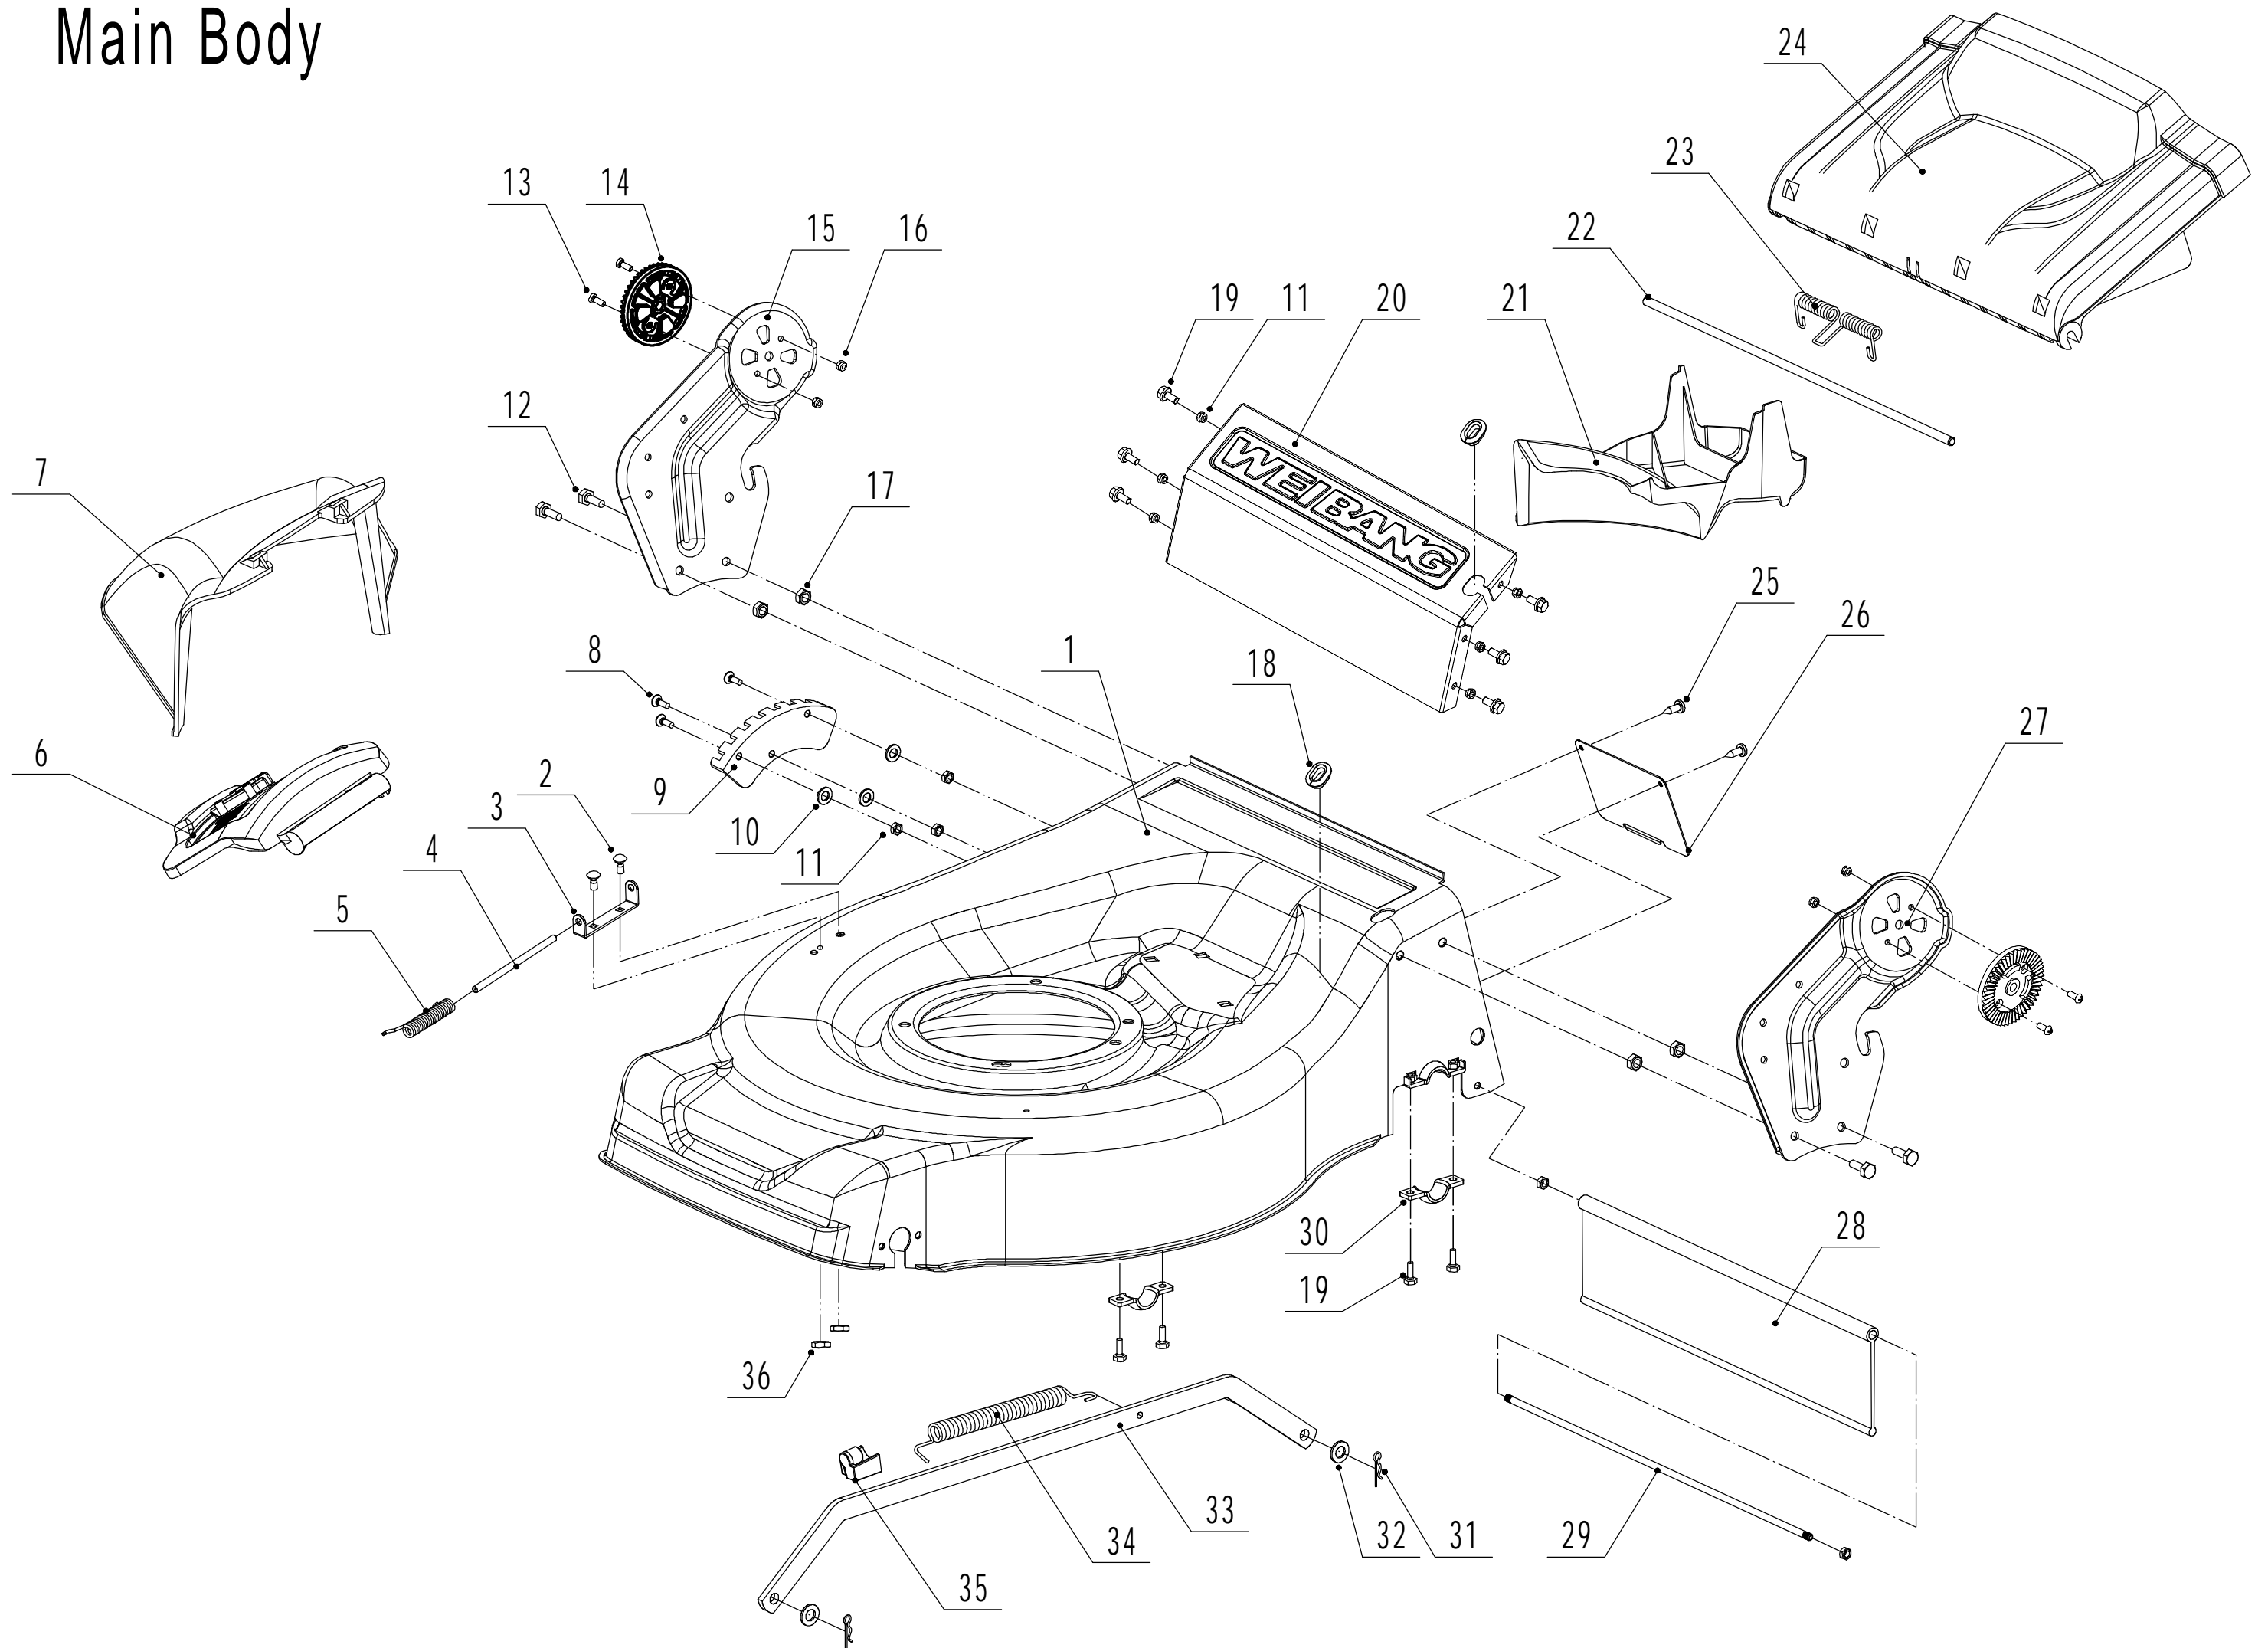

# Main Body

Order	Part number	Name_English	Quantity
1	5360101010J/49	Chassis	1
2	0107006014	Bolt - M6x14	2
3	5020118010/02	Side Discharge Cover Bracket	1
4	5020120010/02	Side Discharge Cover Spring	1
5	5020119010	Side Discharge Cover Pivot	1
6	5360119012	Side Discharge Cover Kit	1
7	5360120010J	Side Discharge Deflector	1
8	0104006016	Screw - M6x16	3
9	5360123010/01	Graduator	1
10	0301006000	Plain Washer - M6	3
11	0202006000	Lock Nut - M6	9
12	0102008016	Bolt - M8x16	4
13	0104005012	Screw - M5x12	4
14	AVSA000000040/22	Tooth Disc	2
15	5360125010K/40	Right Handle Bracket	1
16	0202005000	Lock Nut - M5	4
17	0202008000	Lock Nut - M8	4
18	5360122010C	Rubber Ring	2
19	0102006012	Bolt - M6x12	10
20	5360124030/49	Connector	1
21	5360115010	Mulching Plug	1
22	5360117010/02	Rod - Grass Bag Flap	1
23	5360118010	Spring - Grass Bag Flap	1
24	5360116010	Grass Bag Flap	1
25	0106004009	Screw - ST4.2x9.5	2
26	5360105010D/49	Baffle	1
27	5360124010K/40	Left Handle Bracket	1
28	5360127010	Trailing Flap	1
29	5360126010/02	Pivot - Trailing Flap	1
30	5320114020/01	Upper Bearing Bracket	2
31	5320333010	Spring Clip	2
32	0301010000	Plain Washer - M10	2
33	5360308010/40	Connector Rod	1
34	5320332010/01	Connecting Rod Spring	1
35	4560109012	Spring Bracket	1
36	0204006000	Lock Nut - M6	2

# Blade System

Order	Part number	Name_English	Quantity
1	5360111010/02	Engine Washer 1	1
2	5360112010/02	Engine Washer 2	2
3	5320115010	Screw - 3/8x16x25	4
4	5380113010S	Belt - V10x845 (30°)	1
5	4510401010	Key	2
6	4560402040/02	Engine Pulley	1
7	0105006006	Screw - M6x6	1
8	5360113010	Belt Shield	1
9	0302006000	Plain Washer - M6	3
10	0202006000	Lock Nut - M6	3
12	5320404020/02	Adapter	1
13	5310402010	Friction Disc	2
14	5310403010A/35	Blade	1
15	5310404010/02	Locking Disc	1
16	5310406010/04	Spring Washer	1
17	5320405010	Blade Bolt - 3/8x24x51	1