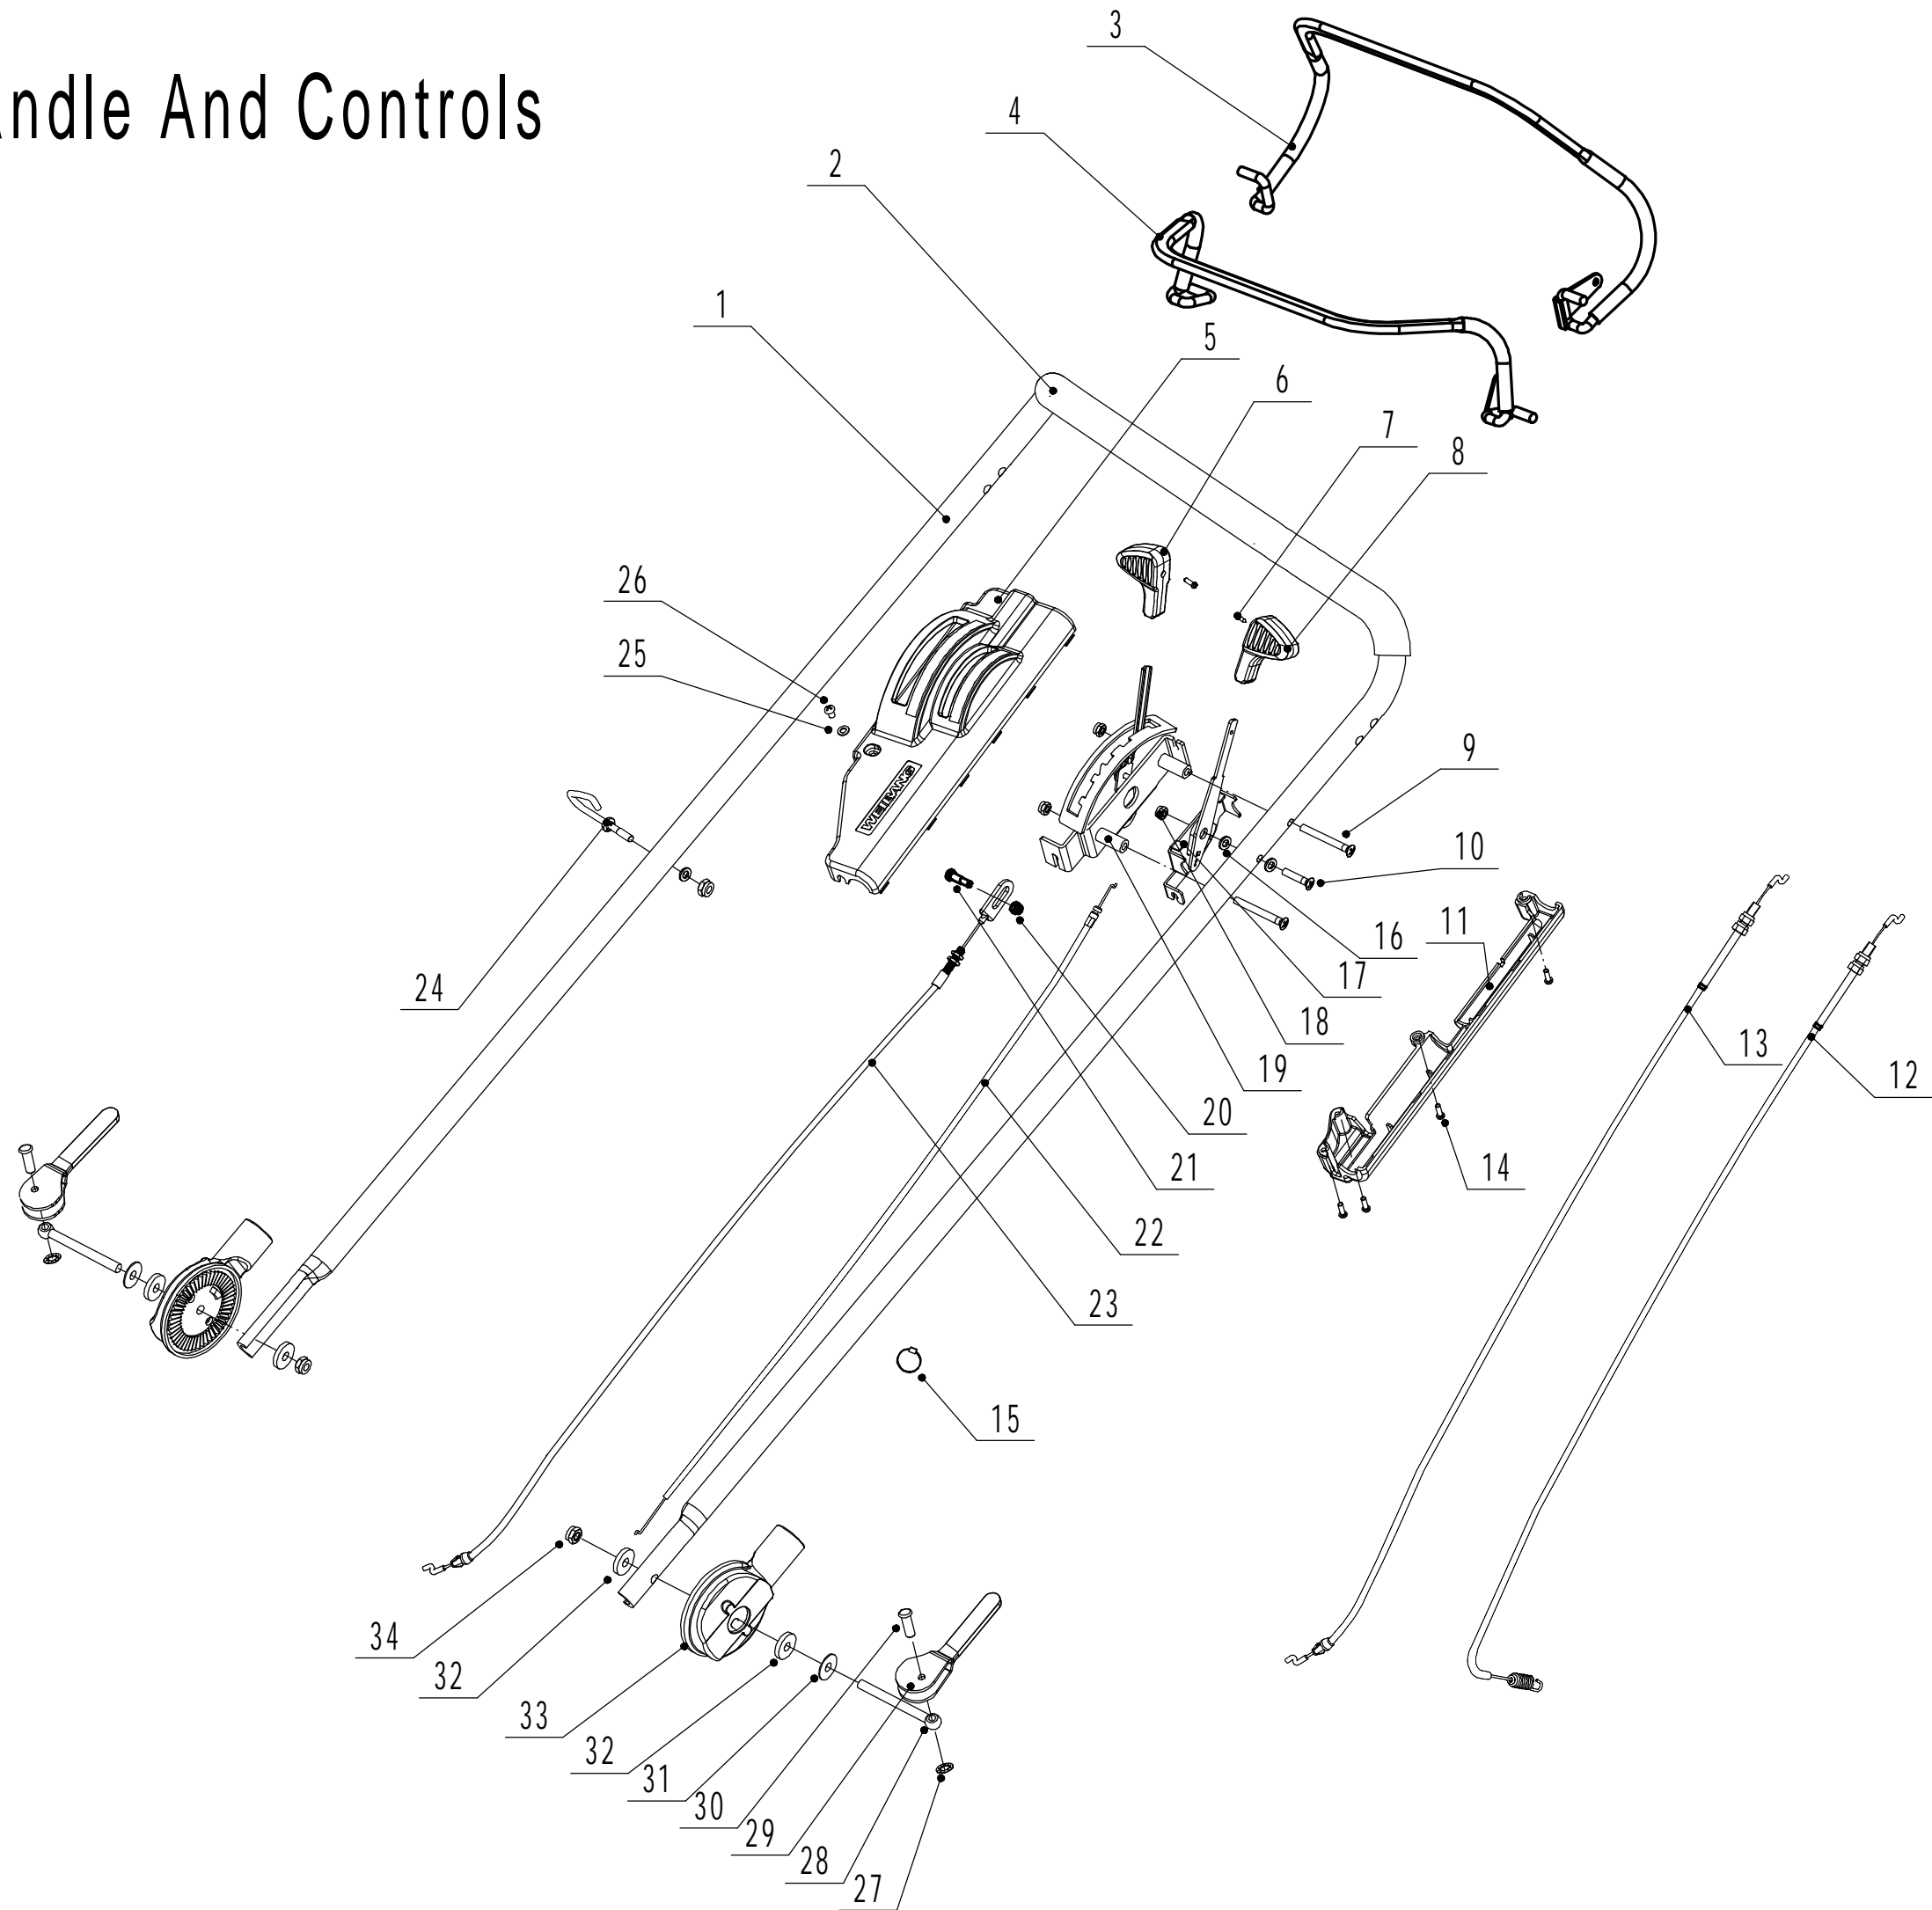

Handle And Controls

Order	Part number	Name_English	Quantity
1	GM53C01000001B/49	Handle	1
2	GM56E010000080	Handle Sheath	1
3	5320511030S/40	Clutch Lever	1
4	5320503020S/40	OPC Lever	1
5	5020501030S	Control Cover - Upper	1
6	5380508010	Speed Control Grip	1
7	0106003013	Screw - ST2.9x13	2
8	5380510010	Throttle Control Grip	1
9	0108006060	Screw - M6x60	2
10	0108006050	Screw - M6x50	1
11	5020501040S	Control Box Lower Cover	1
12	LH186-1225	Clutch Cable	1
13	BS120-1180	OPC Cable (Engine Brake)	1
14	0113040018	Screw	4
15	ZD3/190	Cable Tie - 3x190	1
16	0301006000	Washer - M6	7
17	5380512010	Throttle Control Bracket	1
18	0202006000	Lock Nut - M6	4
19	5360505010K	Speed Control Bracket	1
20	0202005000	Lock Nut - M5	1
21	5360506011	Speed Control Cable bolt	1
22	YM72-1115-A	Throttle Cable	1
23	TX130-1060-A	Speed Control Cable	1
24	4510511010/01	Hook - Starter Rope	1
25	0301005000	Washer - M5	1
26	0104005008	Screw - M5x8	1
27	4510114030	Fix Cap	2
28	GM48S000000100	Connecting Bolt	2
29	GM56A100400000	Lock Lever	2
30	0801008022	Axis Pin - 8x22	2
31	GM56A100000040/04	Spacer	2
32	GM56A100000050/01	Spacer	4
33	GM48S030200000	Tooth Disc Kit	2
34	0201008000DD	Lock Nut - M8	2