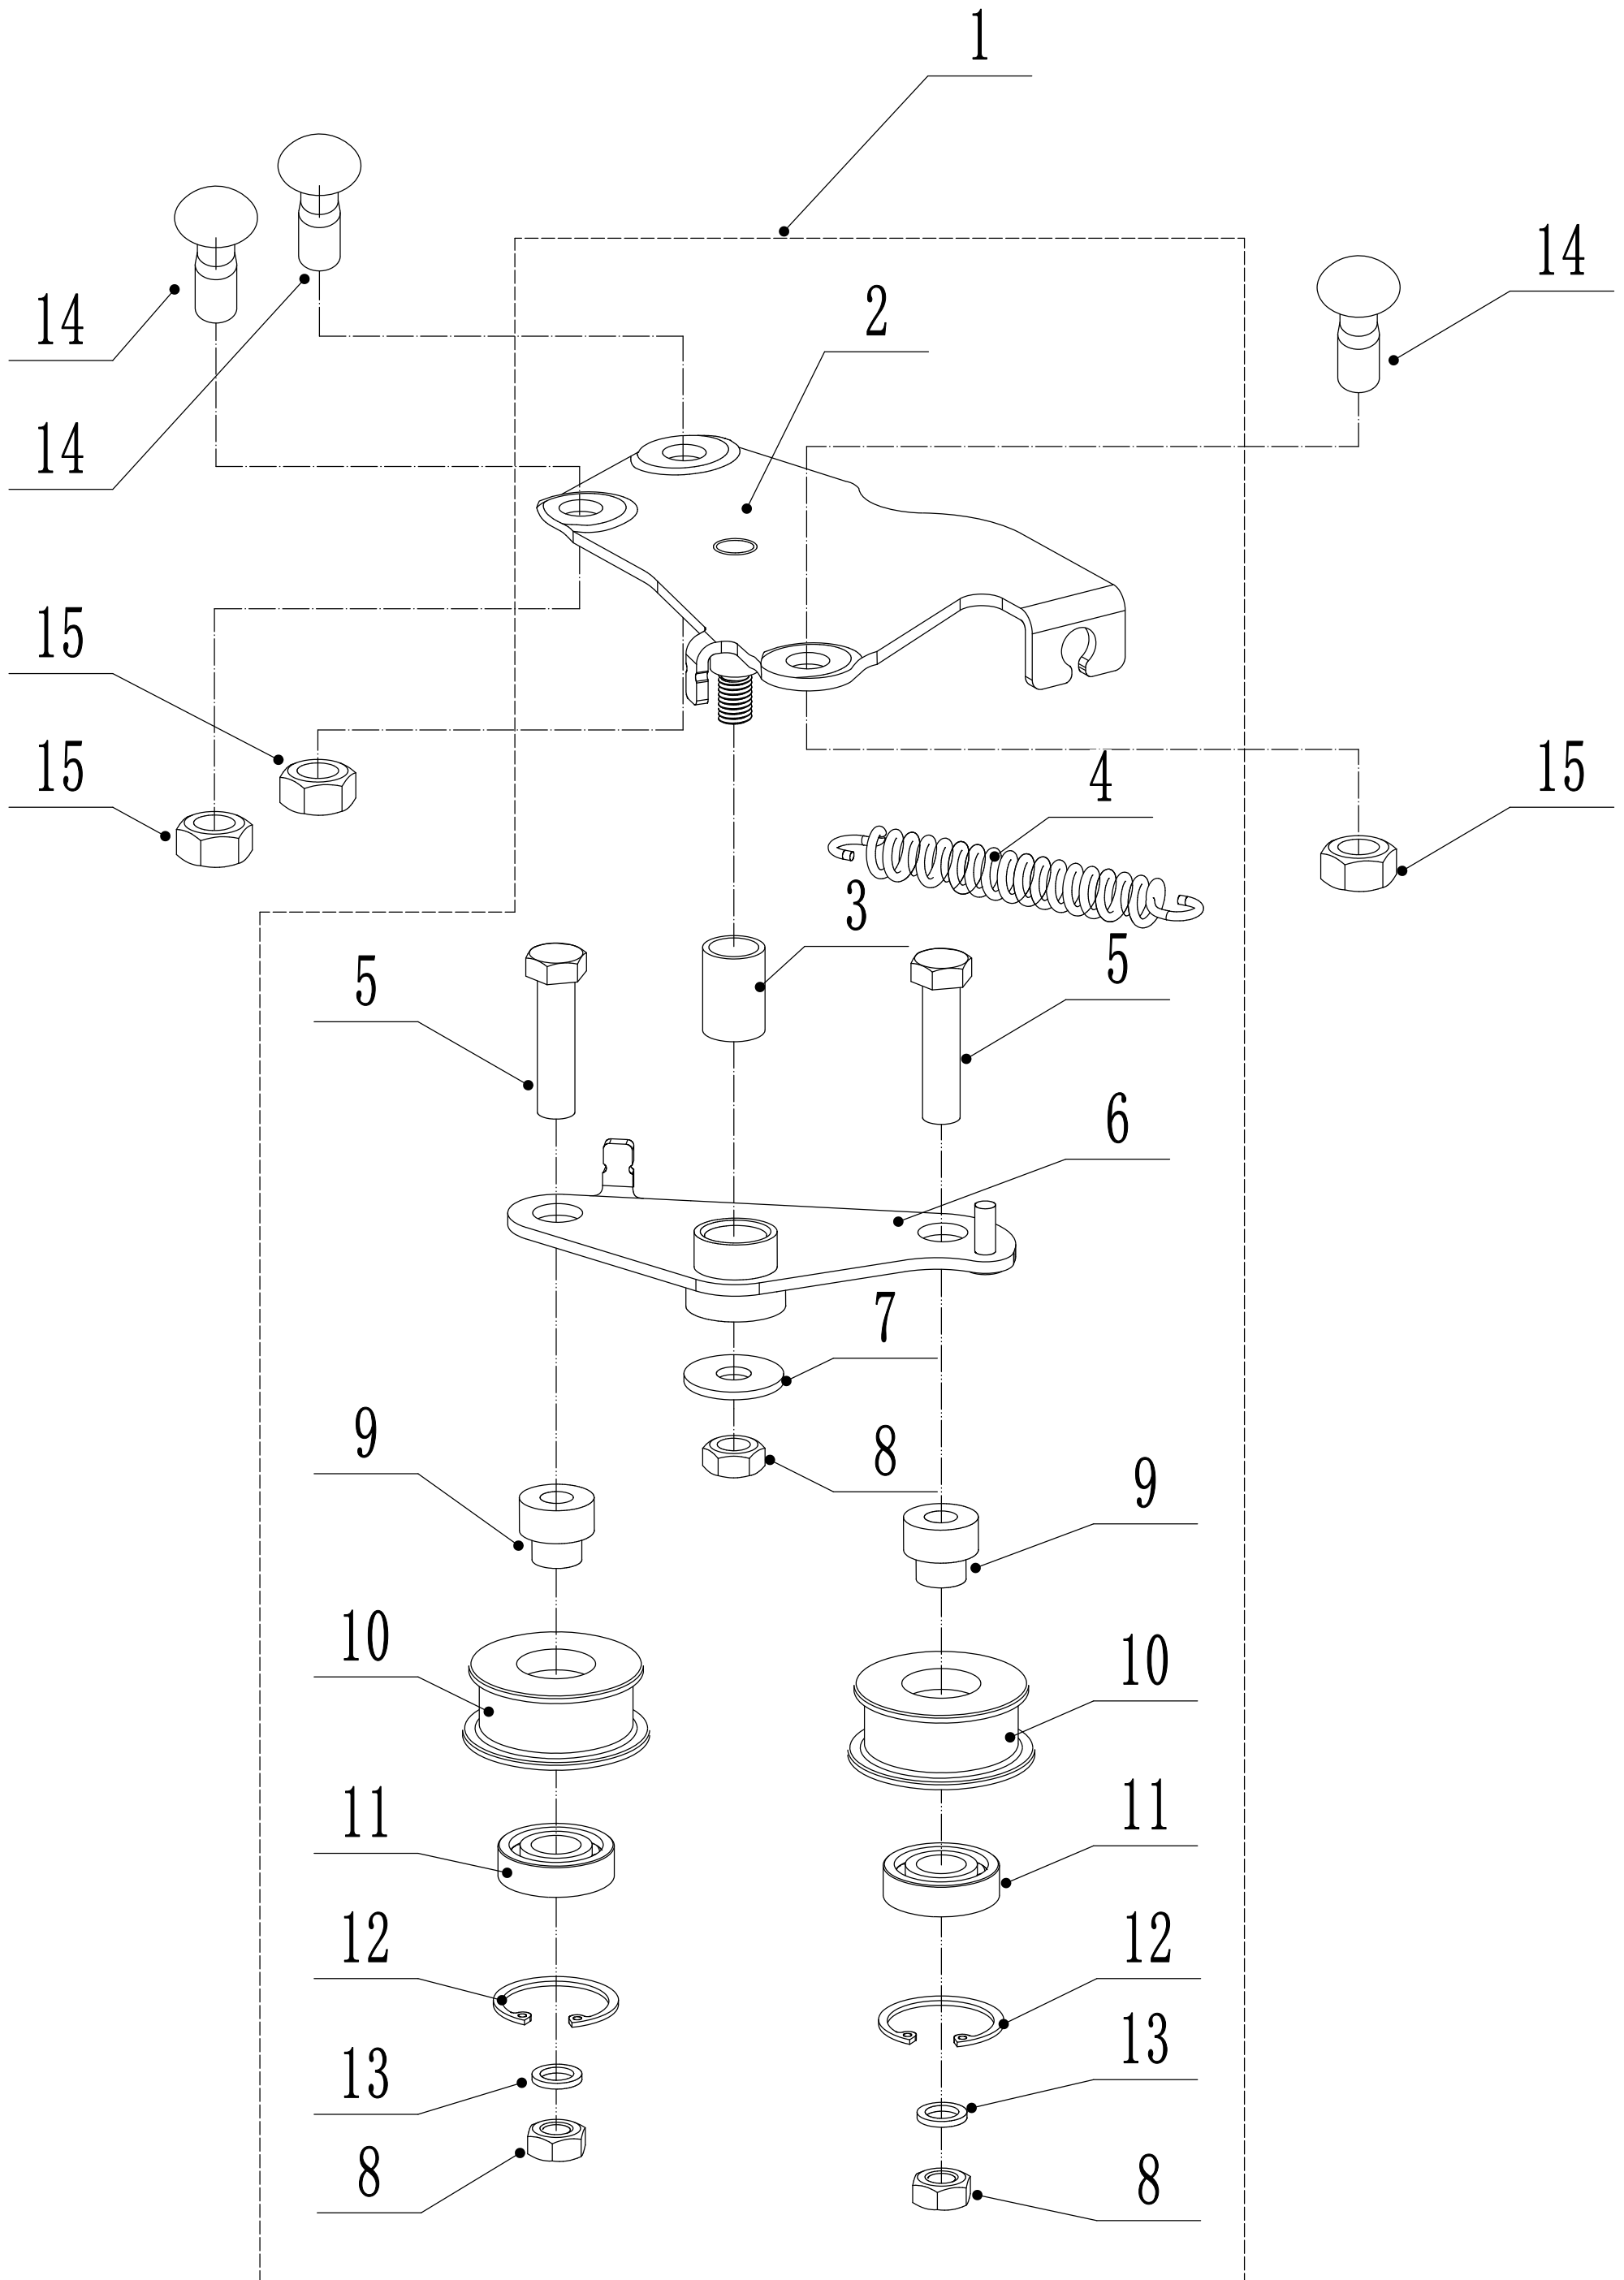

# Handle And Controls

Order	Part number	Name_English	Quantity
1	GM53C01000001B/49	Handle	1
2	GM56E010000080	Handle Sheath	1
3	5320511030S/40	Clutch Lever	1
4	5320503020S/40	OPC Lever	1
5	5020501030S	Control Cover - Upper	1
6	5380508010	Speed Control Grip	1
7	0106003013	Screw - ST2.9x13	2
8	5380510010	Throttle Control Grip	1
9	0108006060	Screw - M6x60	2
10	0108006050	Screw - M6x50	1
11	5020501040S	Control Box Lower Cover	1
12	LH186-1225	Clutch Cable	1
13	BS120-1180	OPC Cable (Engine Brake)	1
14	0113040018	Screw	4
15	ZD3/190	Cable Tie - 3x190	1
16	0301006000	Washer - M6	7
17	5380512010	Throttle Control Bracket	1
18	0202006000	Lock Nut - M6	4
19	5360505010K	Speed Control Bracket	1
20	0202005000	Lock Nut - M5	1
21	5360506011	Speed Control Cable bolt	1
22	YM72-1115-A	Throttle Cable	1
23	TX130-1060-A	Speed Control Cable	1
24	4510511010/01	Hook - Starter Rope	1
25	0301005000	Washer - M5	1
26	0104005008	Screw - M5x8	1
27	4510114030	Fix Cap	2
28	GM48S000000100	Connecting Bolt	2
29	GM56A100400000	Lock Lever	2
30	0801008022	Axis Pin - 8x22	2
31	GM56A100000040/04	Spacer	2
32	GM56A100000050/01	Spacer	4
33	GM48S030200000	Tooth Disc Kit	2
34	0201008000DD	Lock Nut - M8	2

# Variable Speed Pulley

Order	Part number	Name_English	Quantity
1	Y095360	Belt Tensioner Assembly	1
2	5360129010/02	Tensional Arm Bracket	1
3	4820112010	Nylon Bush	1
4	4820114010	Tensional Spring	1
5	4820120010	Bolt	2
6	5360130010/02	Tensional Arm Weldment	1
7	0302008000	Washer - M8	1
8	0202008000	Lock Nut - M8	3
9	5360131020/02	Tensional Pulley Spacer	2
10	4820119010	Tensional Pulley	2
11	6001/2RZ	Bearing	2
12	0901028000	Internal Circlip - M28	2
13	0301008000	Plain Washer - M6	2
14	0107010025	Bolt - M10x25	3
15	0202010000	Lock Nut - M10	3