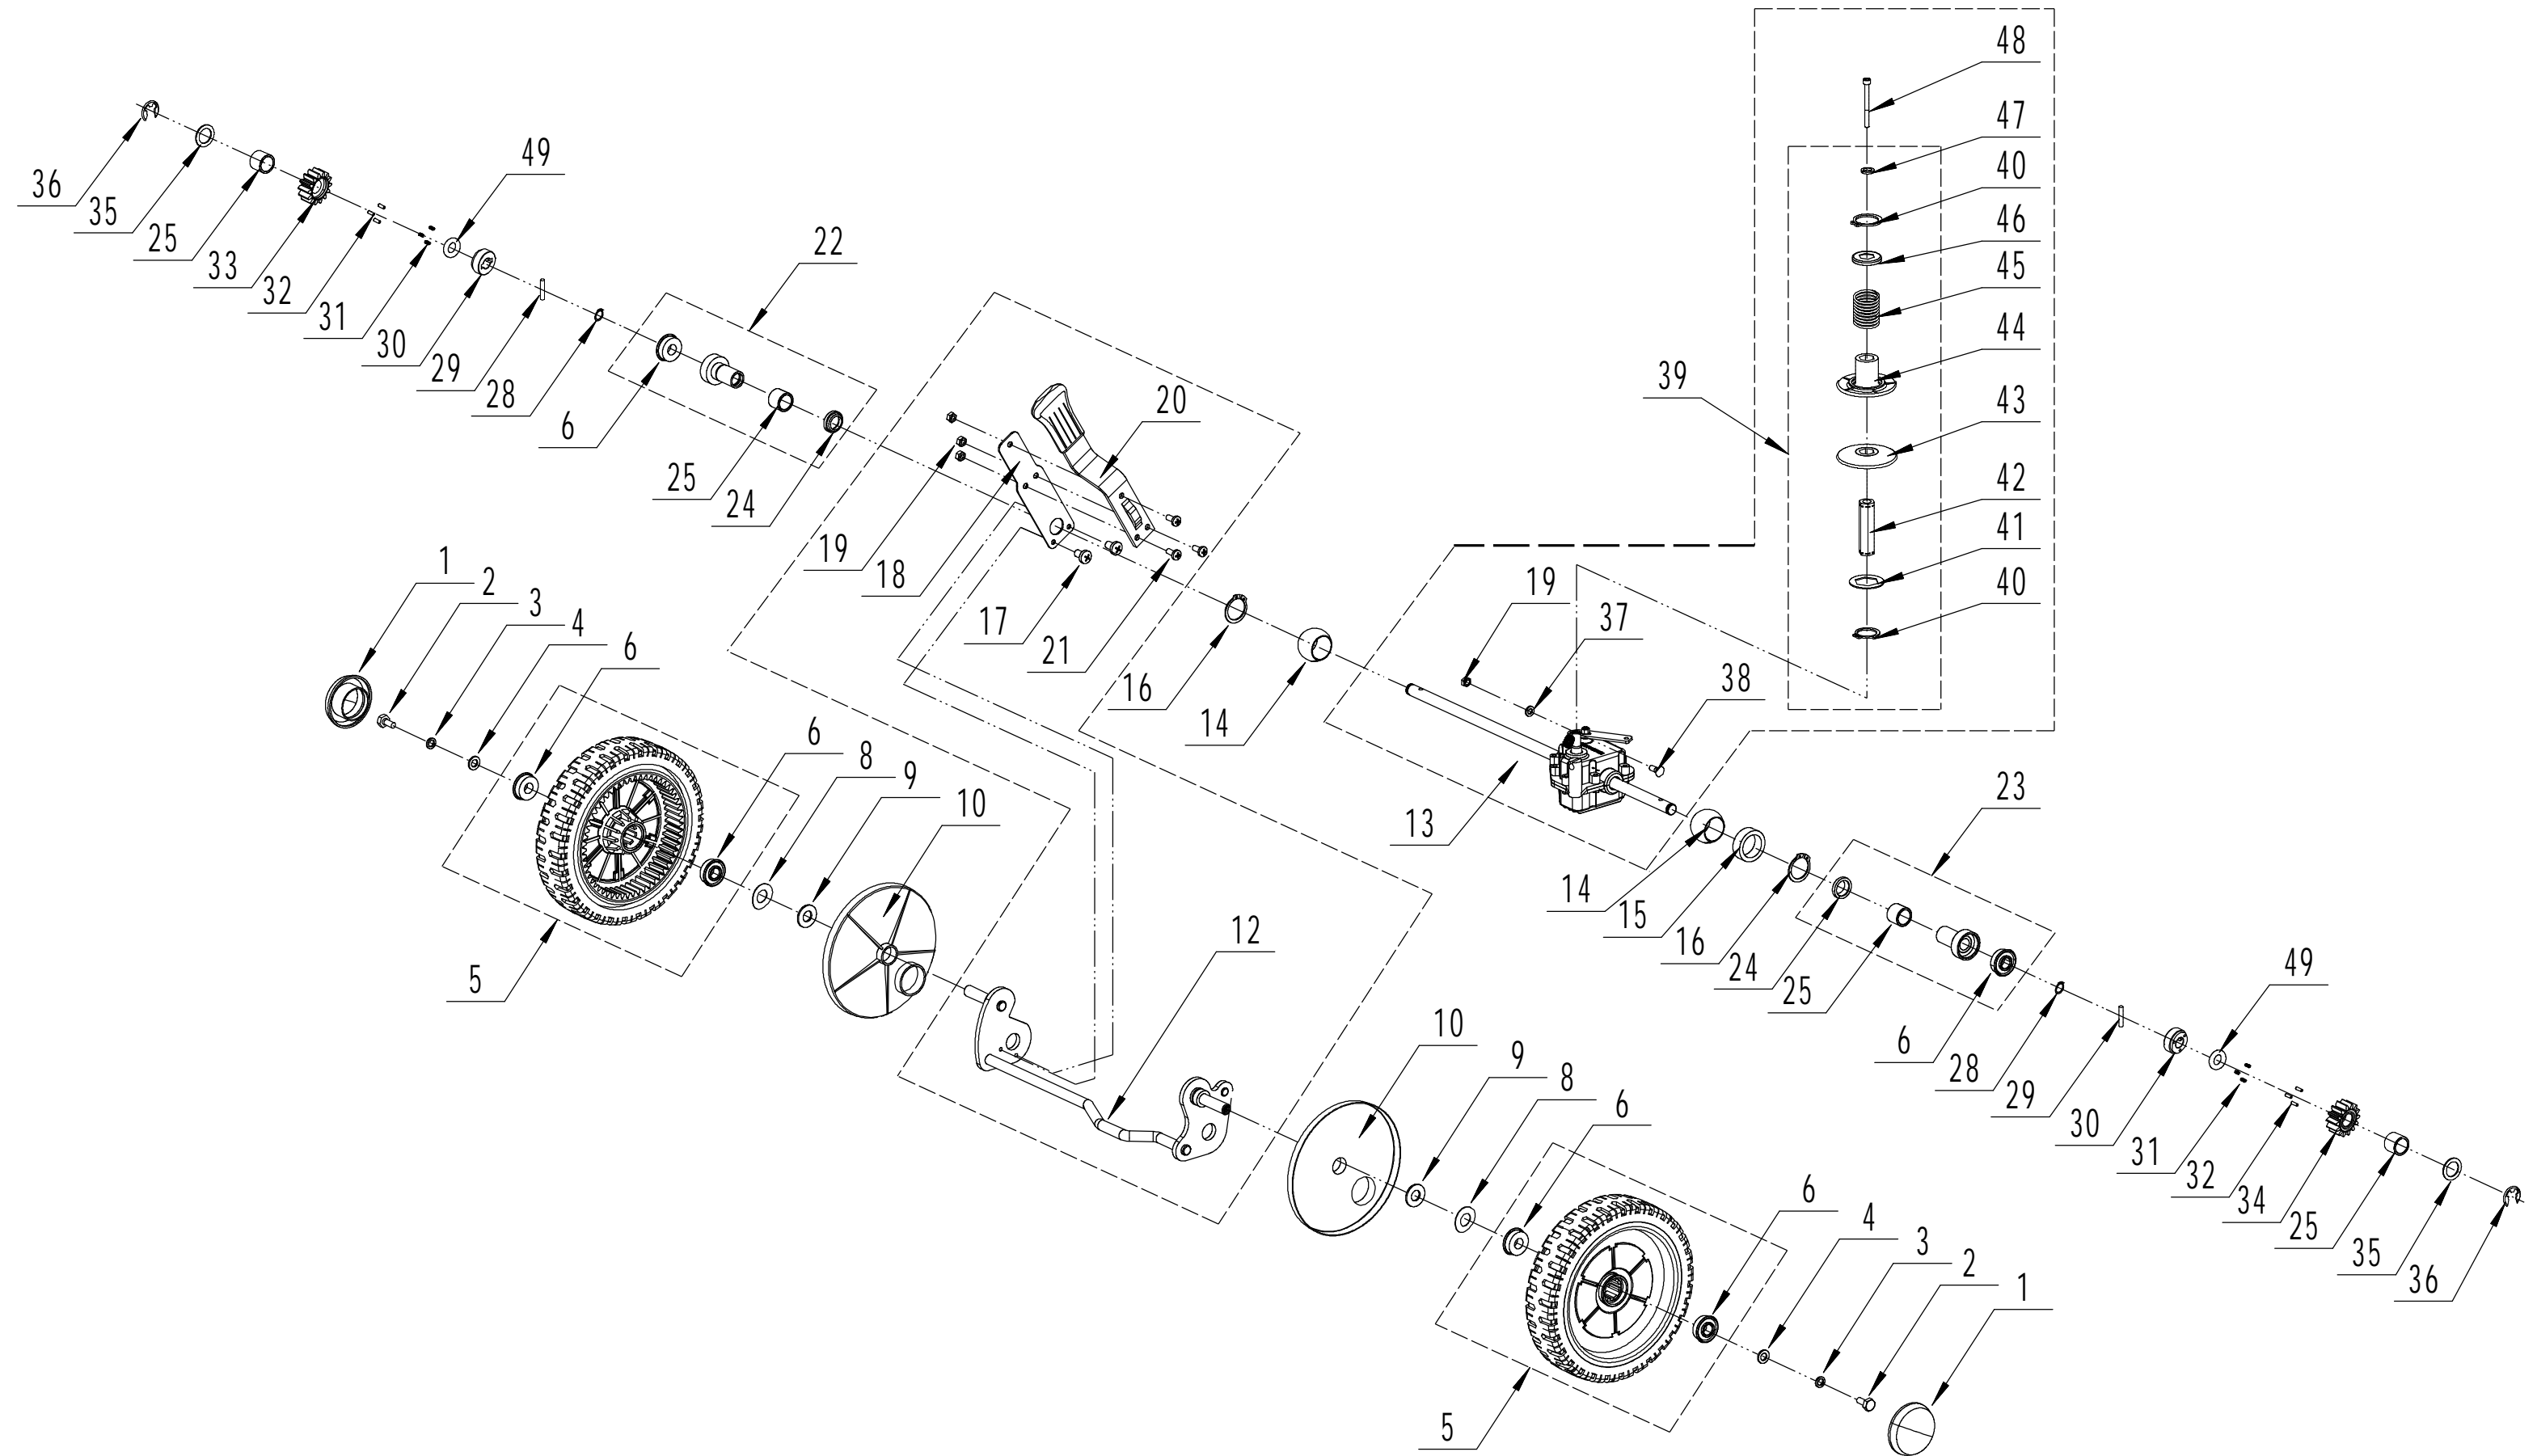

Rear Axle

Order	Part number	Name_English	Quantity
1	5310214010	Wheel Cap	2
2	0101008015	Bolt - M8x15	2
3	0401008000	Spring Washer	8
4	0301006000	Plain Washer - M6	8
5	5340309010/40	Rear Wheel - 9"	2
6	5310213010	Bearing	6
8	5310211010/02	Spacer	2
9	5310210010/02	Washer	2
10	5340312010	Anti-dust Shield	2
12	5360301010/01	Rear Axle Weldment	1
13	Y20536V0P	Rear Transmission Assembly	1
14	5320328010	Nylon Spherical Surface Bearing	2
15	4520313010/02	Rear Transmission Partition	1
16	1001020000	Circlip - M20	2
17	0104005008	Screw - M5x8	2
18	5360311010/22	Spring Of Adjustment Lever	1
19	0202006000	Lock Nut - M6	4
20	5360310010/40	Adjustment Lever	1
21	0104006014	Screw - M6x14	3
22	Y065321	Right Bearing Sheath Assembly	1
23	Y065320	Left Bearing Sheath Assembly	1
24	5320327010	Dust Sealing Ring	2
25	5320326010P	Bearing	4
28	1001012000	Circlip - M12	2
29	HQ000100060	Pin For Ratchet	2
30	HQ000100050	Ratchet	2
31	HQ000100040	Spring	6
32	HQ000100030	Pin	6
33	HQ000100020	Drive Pinion - R/H	1
34	HQ000100010	Drive Pinion - L/H	1
35	5020311010/04	Anti-friction Washer	2
36	1301009000	E-Clip - M9	2
37	0301006000	Plain Washer - M6	1
38	0107006014	Bolt - M6x14	1
39	Y115380	Variable Speed Pulley Assembly	1
40	1001017000	Circlip - M17	2
41	4820320010/02	Inner Hex Spacer	1
42	4820321010/02	Hex Sleeve	1
43	5380309010	Pulley Disc - Lower	1
44	5380308010	Pulley Disc - Upper	1
45	4820324010	Spring	1
46	4820325010/02	Spring Circlip	1
47	0401005000	Spring Washer - M5	1
48	0103005055	Cap Screw - M5x55	1
49	1401025015	O-Ring	2