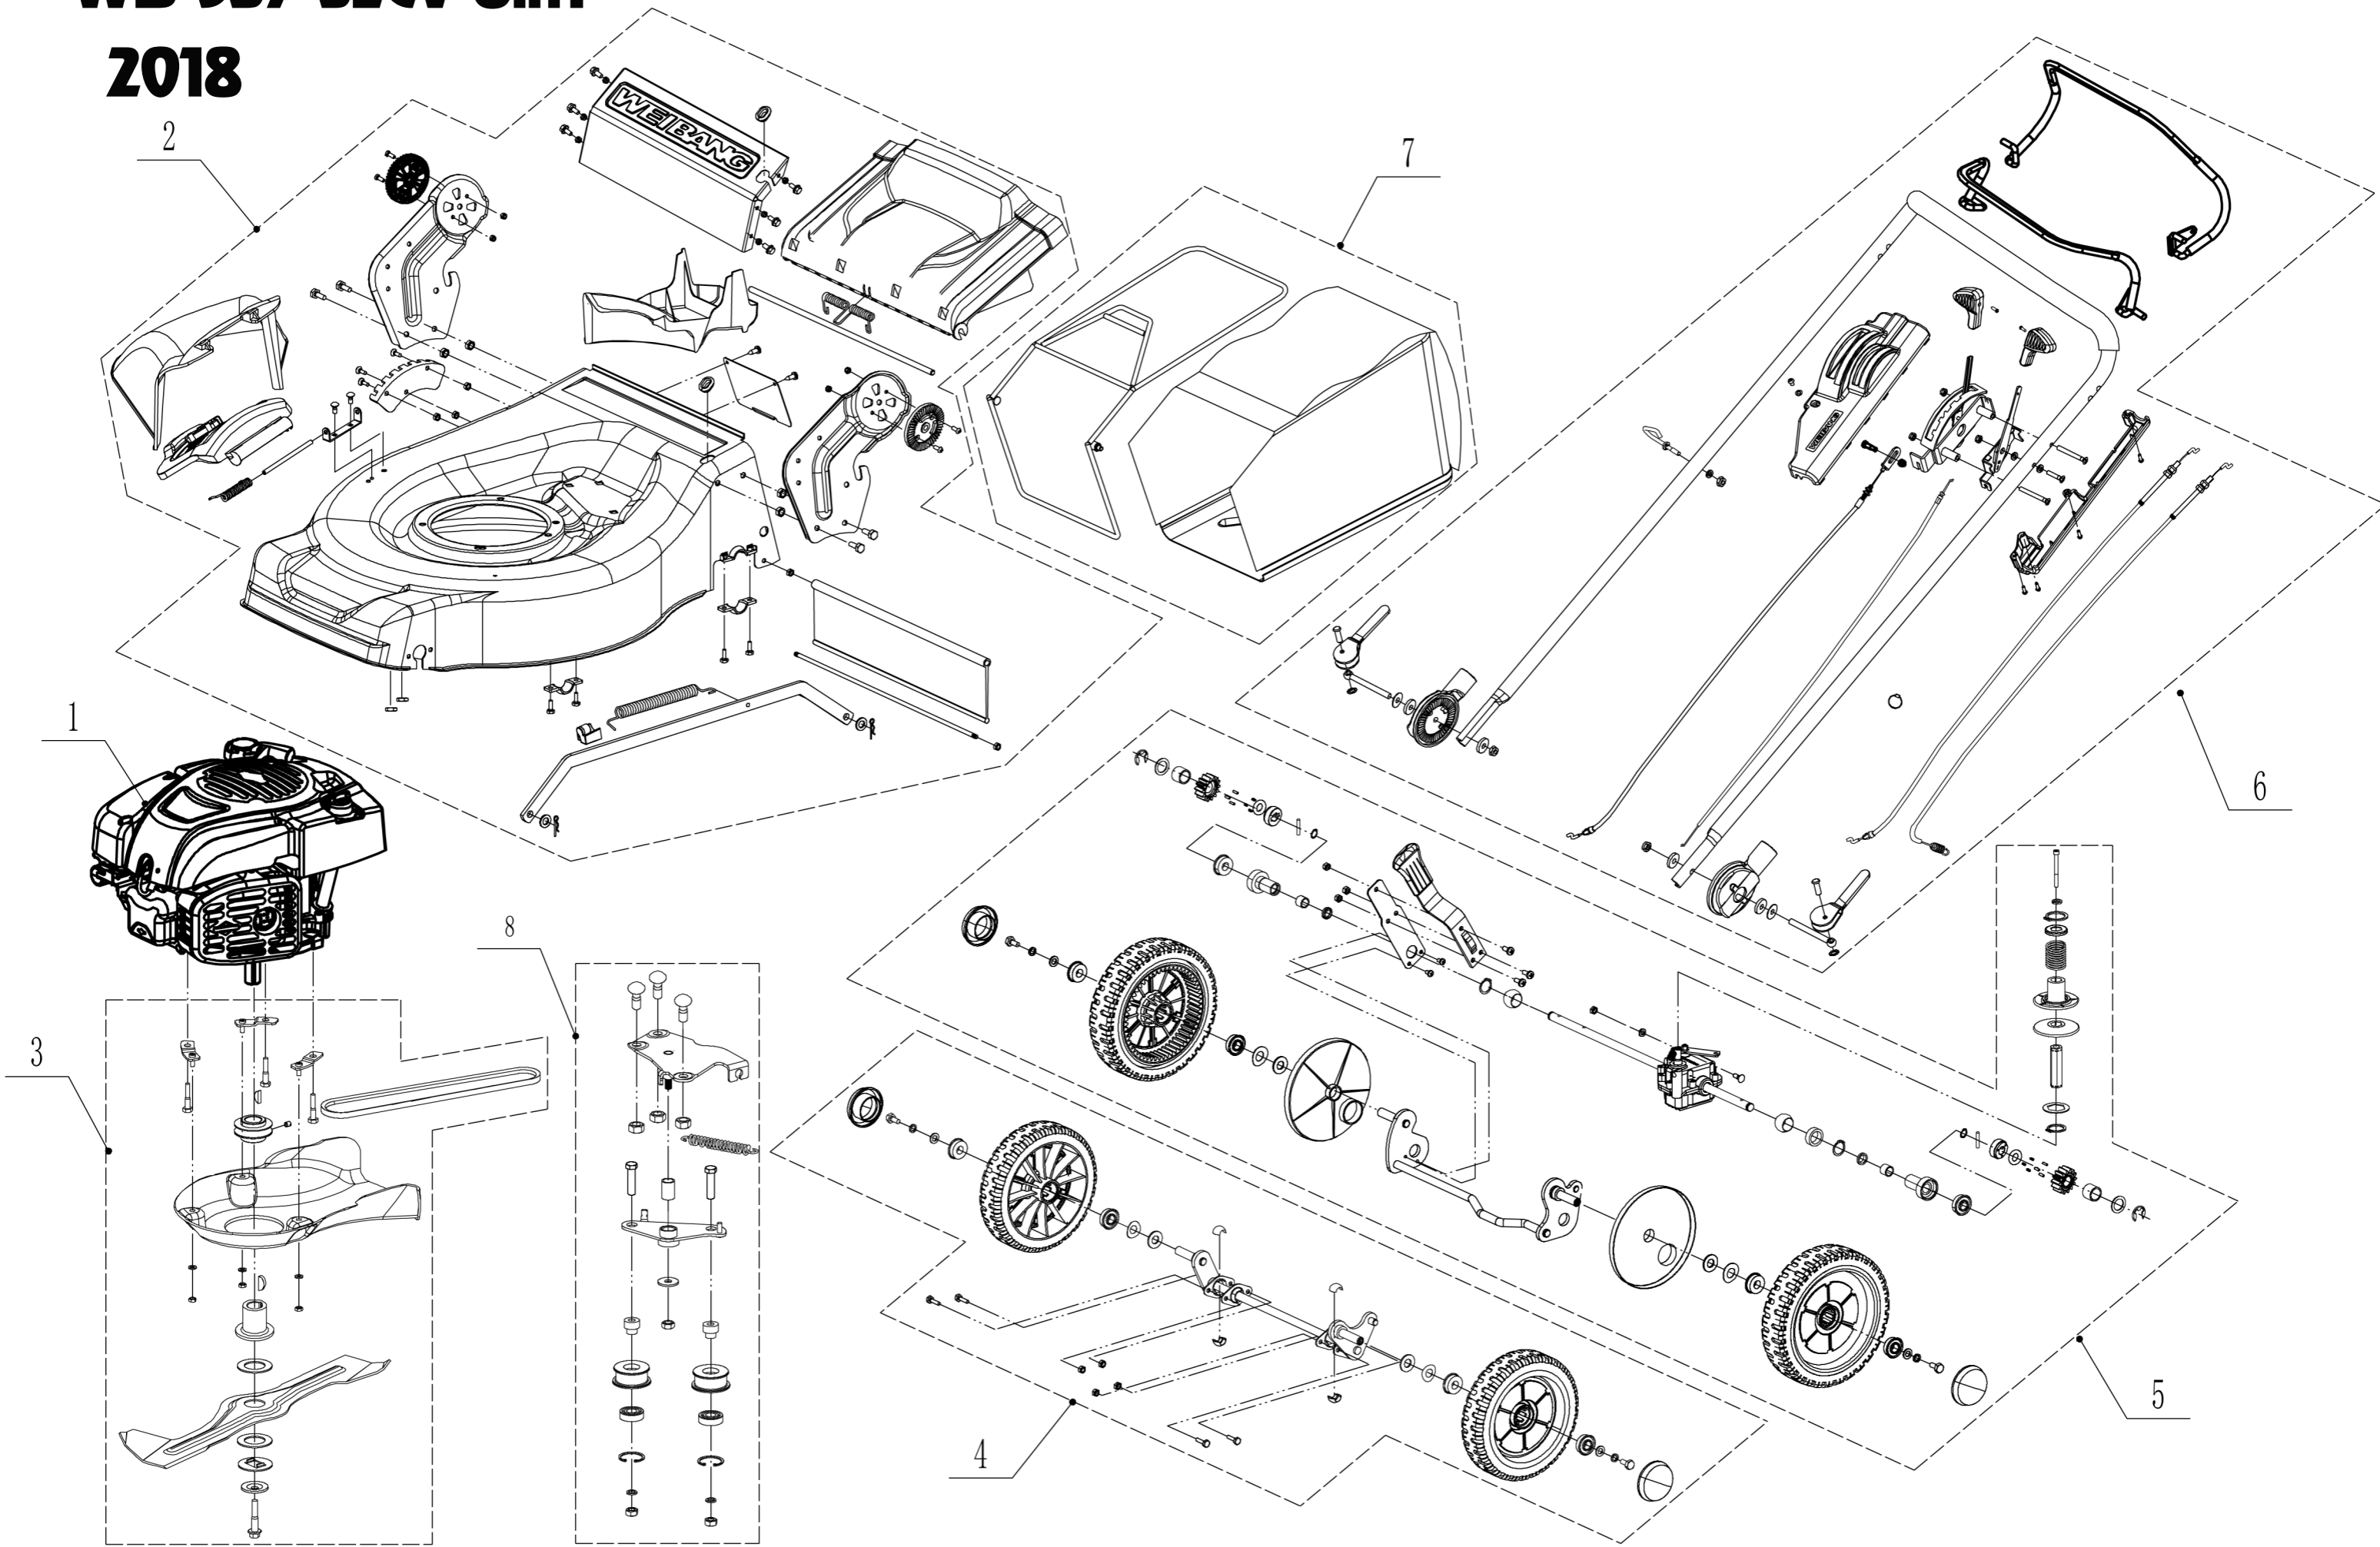

WB 537 SLCV 6in1

2018