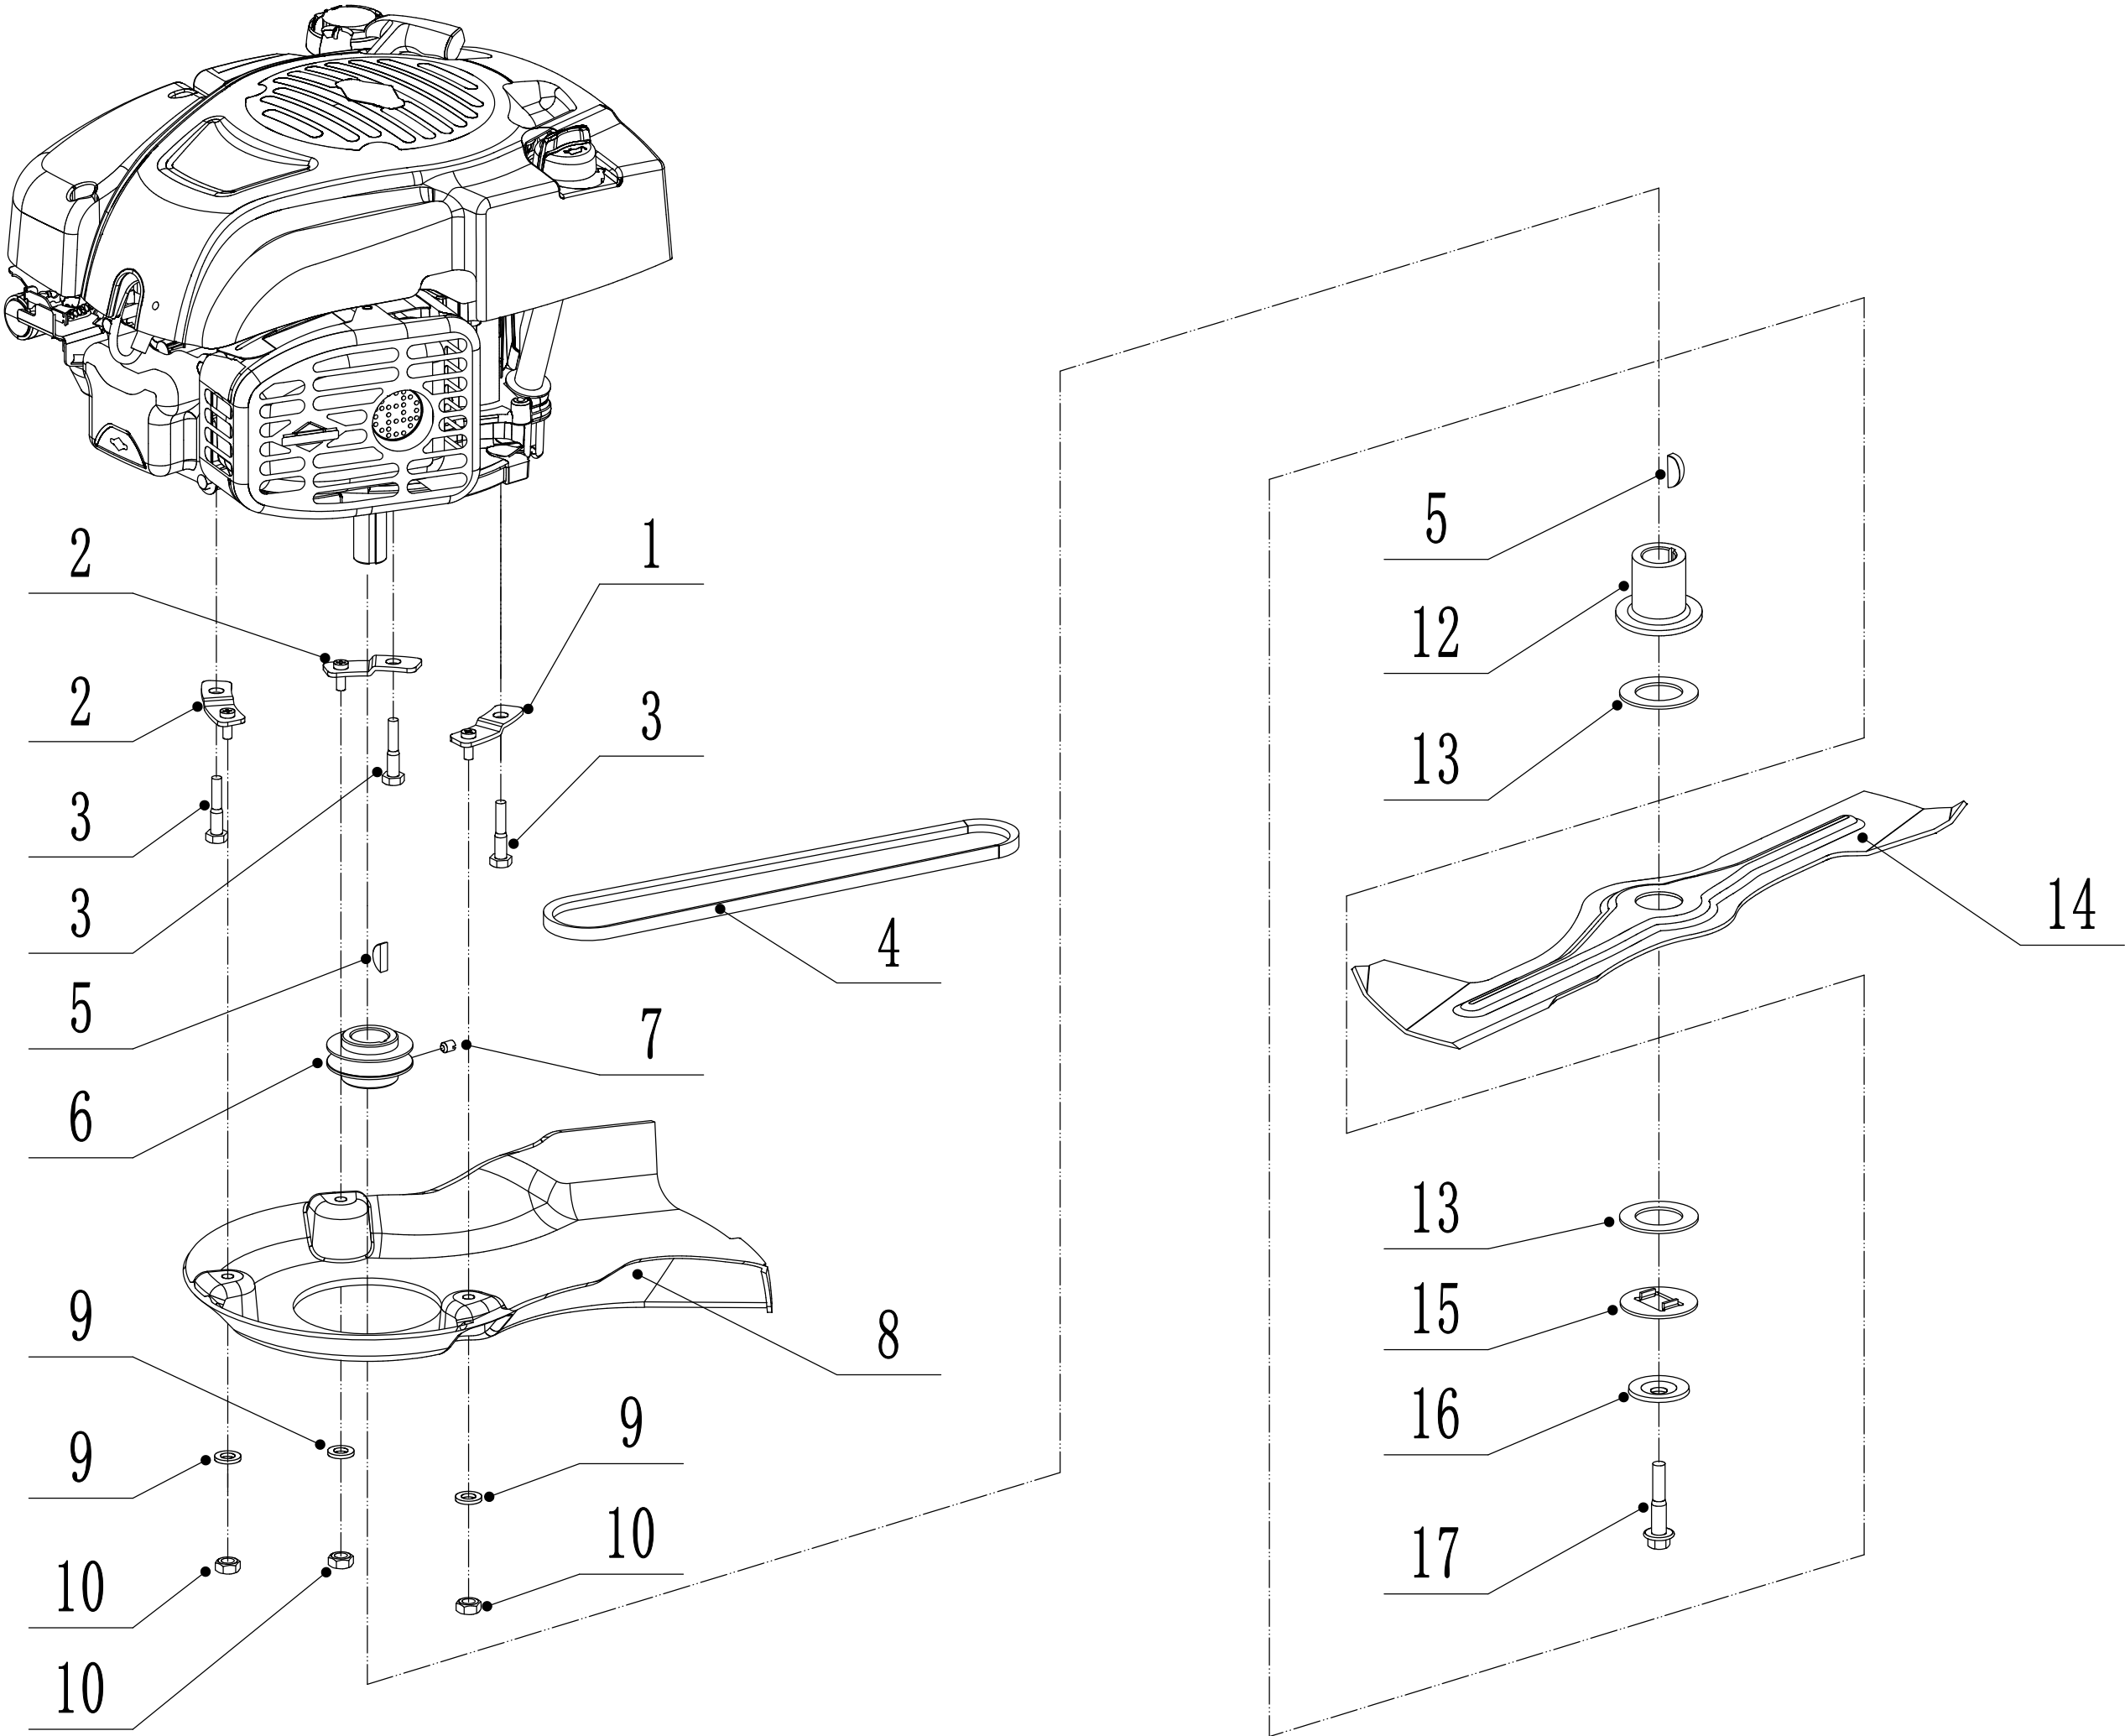

# Main Body

Order	Part number	Name_English	Quantity
1	5360101010J/49	Chassis	1
2	0107006014	Bolt - M6x14	2
3	5020118010/02	Side Discharge Cover Bracket	1
4	5020120010/02	Side Discharge Cover Spring	1
5	5020119010	Side Discharge Cover Pivot	1
6	5360119012	Side Discharge Cover Kit	1
7	5360120010J	Side Discharge Deflector	1
8	0104006016	Screw - M6x16	3
9	5360123010/01	Graduator	1
10	0301006000	Plain Washer - M6	3
11	0202006000	Lock Nut - M6	9
12	0102008016	Bolt - M8x16	4
13	0104005012	Screw - M5x12	4
14	AVSA000000040/22	Tooth Disc	2
15	5360125010K/40	Right Handle Bracket	1
16	0202005000	Lock Nut - M5	4
17	0202008000	Lock Nut - M8	4
18	5360122010C	Rubber Ring	2
19	0102006012	Bolt - M6x12	10
20	5360124030/49	Connector	1
21	5360115010	Mulching Plug	1
22	5360117010/02	Rod - Grass Bag Flap	1
23	5360118010	Spring - Grass Bag Flap	1
24	5360116010	Grass Bag Flap	1
25	0106004009	Screw - ST4.2x9.5	2
26	5360105010D/49	Baffle	1
27	5360124010K/40	Left Handle Bracket	1
28	5360127010	Trailing Flap	1
29	5360126010/02	Pivot - Trailing Flap	1
30	5320114020/01	Upper Bearing Bracket	2
31	5320333010	Spring Clip	2
32	0301010000	Plain Washer - M10	2
33	5360308010/40	Connector Rod	1
34	5320332010/01	Connecting Rod Spring	1
35	4560109012	Spring Bracket	1
36	0204006000	Lock Nut - M6	2

# Blade System

Order	Part number	Name_English	Quantity
1	5360111010/02	Engine Washer 1	1
2	5360112010/02	Engine Washer 2	2
3	5320115010	Screw - 3/8x16x25	4
4	5380113010S	Belt - V10x845 (30°)	1
5	4510401010	Key	2
6	4560402040/02	Engine Pulley	1
7	0105006006	Screw - M6x6	1
8	5360113010	Belt Shield	1
9	0302006000	Plain Washer - M6	3
10	0202006000	Lock Nut - M6	3
12	5320404020/02	Adapter	1
13	5310402010	Friction Disc	2
14	5310403010A/35	Blade	1
15	5310404010/02	Locking Disc	1
16	5310406010/04	Spring Washer	1
17	5320405010	Blade Bolt - 3/8x24x51	1