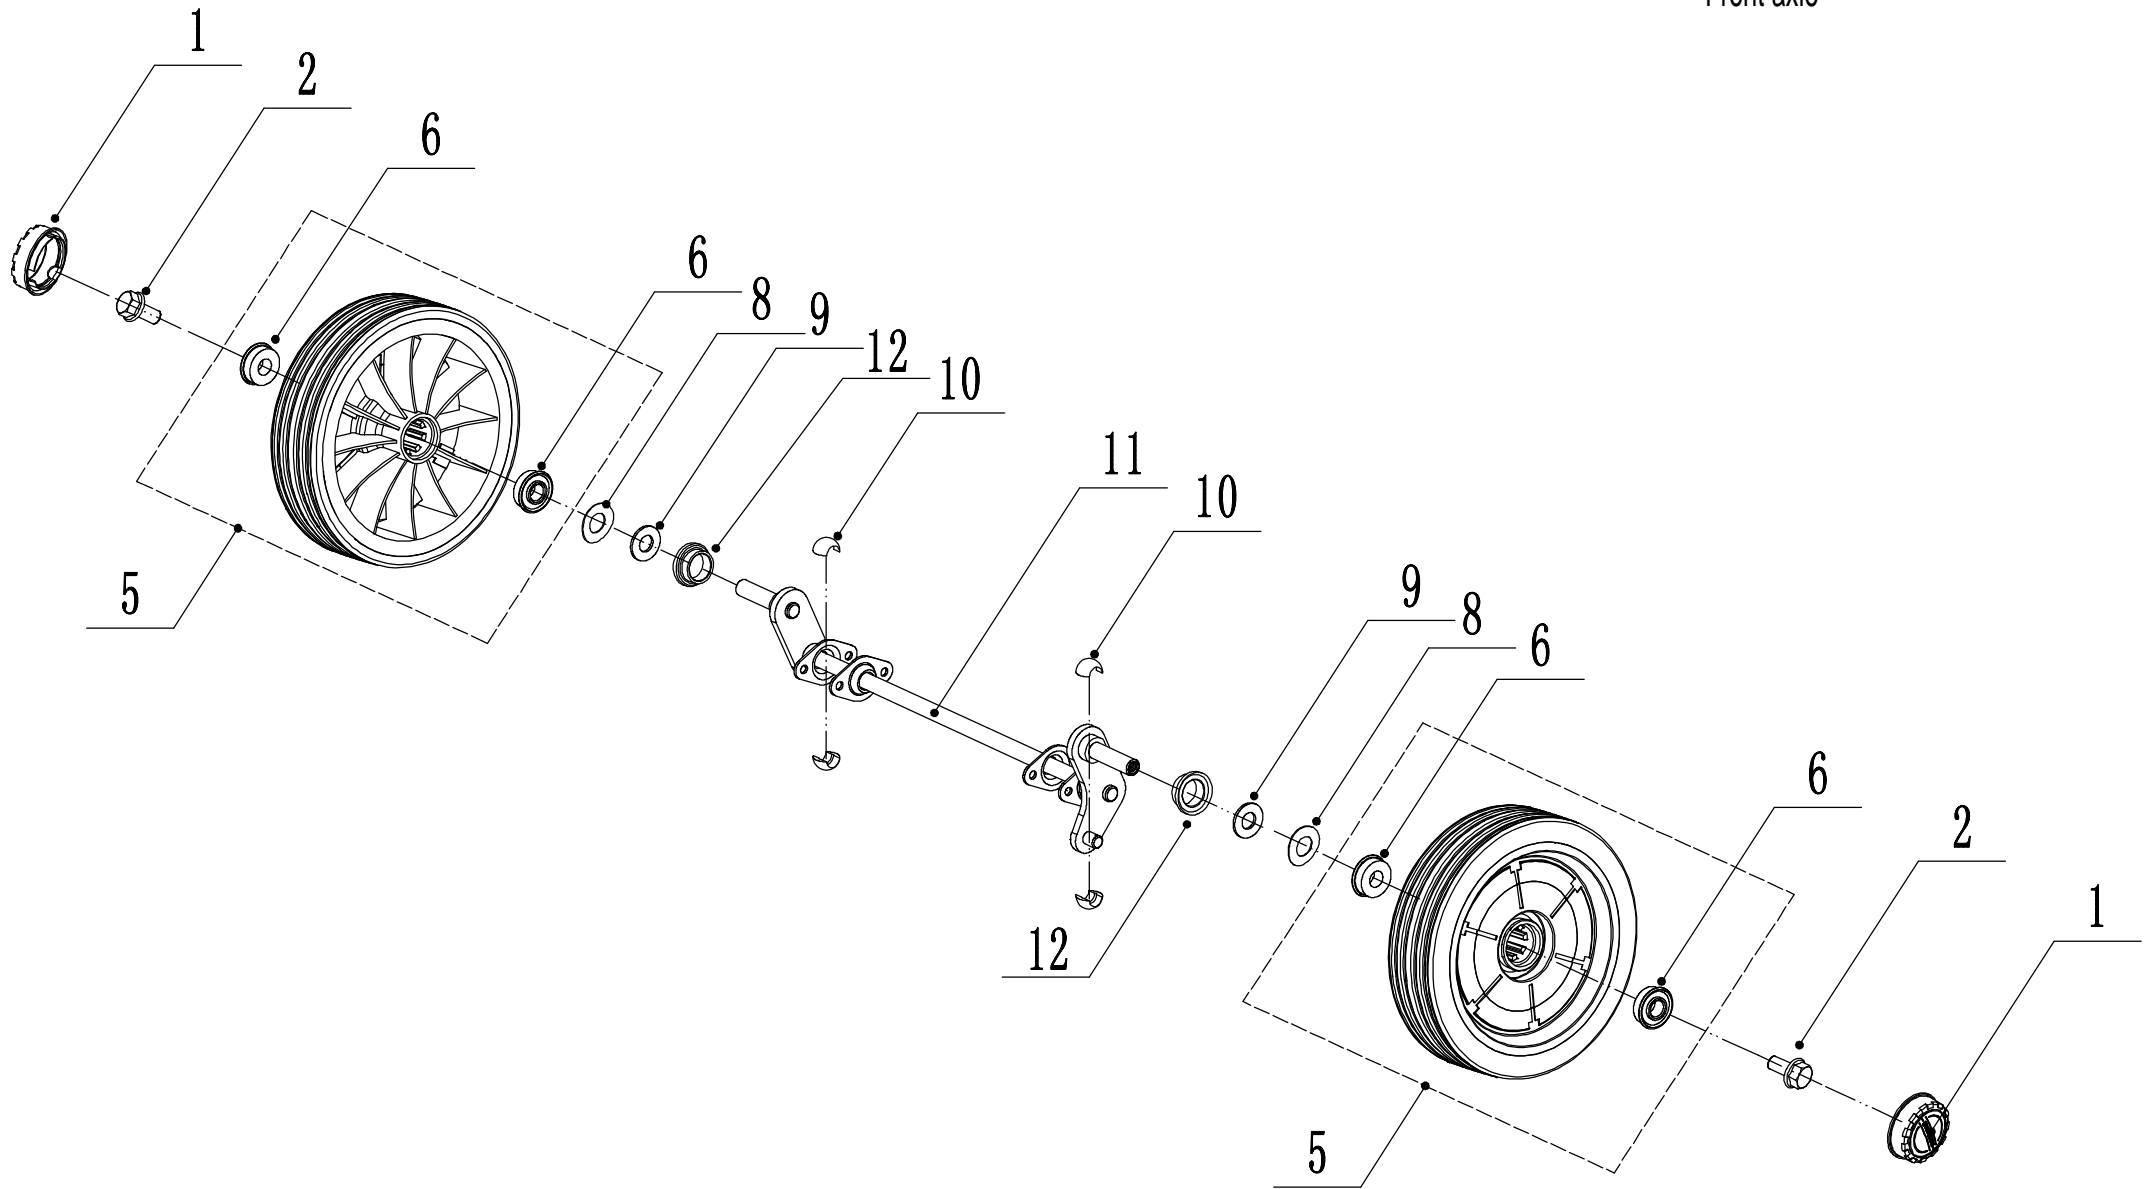

Model:WB537SCV-3IN1-BBC

Service code:W537VCT021B2009

Blade system

| <b>Part3 Blade Components Spare Parts</b> |                    |                           |
|---|--------------------|---------------------------|
| <b>No.</b>                                | <b>ID Zboží</b>    | <b>Název</b>              |
| 1   | BBC/ST010          | Cable Bracket             |
| 2   | BBC/ST040          | Wind Shield               |
| 3   | 4820102012         | Bolt - 3/8x16x30          |
| 4   | 4510401010         | Key                       |
| 5   | BBC/ST020          | Upper Fixed Frame Welding |
| 6   | 0301008000         | Washer-M8                 |
| 7   | 0401008000         | Spring Washer-M8          |
| 8   | 0101008035         | Bolt - M8x35              |
| 9   | BBC/WB             | BBC Clutch                |
| 10  | BBC/ST030/02       | Lower Fixed Frame         |
| 11  | 0101008020         | Bolt - M8x20              |
| 12  | 5380401010WB/32    | Blade                     |
| 13  | BBC30A000000040/04 | Central Gasket            |
| 14  | 0403010000         | Spring Washer - M10       |
| 15  | 5320405010         | Central Bolt - M3/8x24x51 |
| 16  | 0103010020B        | Screw - M10x20            |
| 17  | 5380515020B        | Spring                    |

Model:WB537SCV-3IN1-BBC  
Service code:W537VCT021B2009  
Front axle

**Part4 Front Axle Spare Parts**

| <b>No.</b> | <b>ID Zboží</b> | <b>Název</b>        |
|------------|-----------------|---------------------|
| 1          | GM53D060000030  | Wheel Cap           |
| 2          | 0128008015      | Bolt - M8x15        |
| 5          | GM53D040000000  | Wheel               |
| 6          | 5310213010      | Bearing             |
| 8          | 5310211010/02   | Spring Washer       |
| 9          | 5310210010/02   | Spacer              |
| 10         | 5310209010      | Spherical Bearing   |
| 11         | 5320202010/01   | Front Axle Weldment |
| 12         | GM53D040000050  | Waterproof ring     |