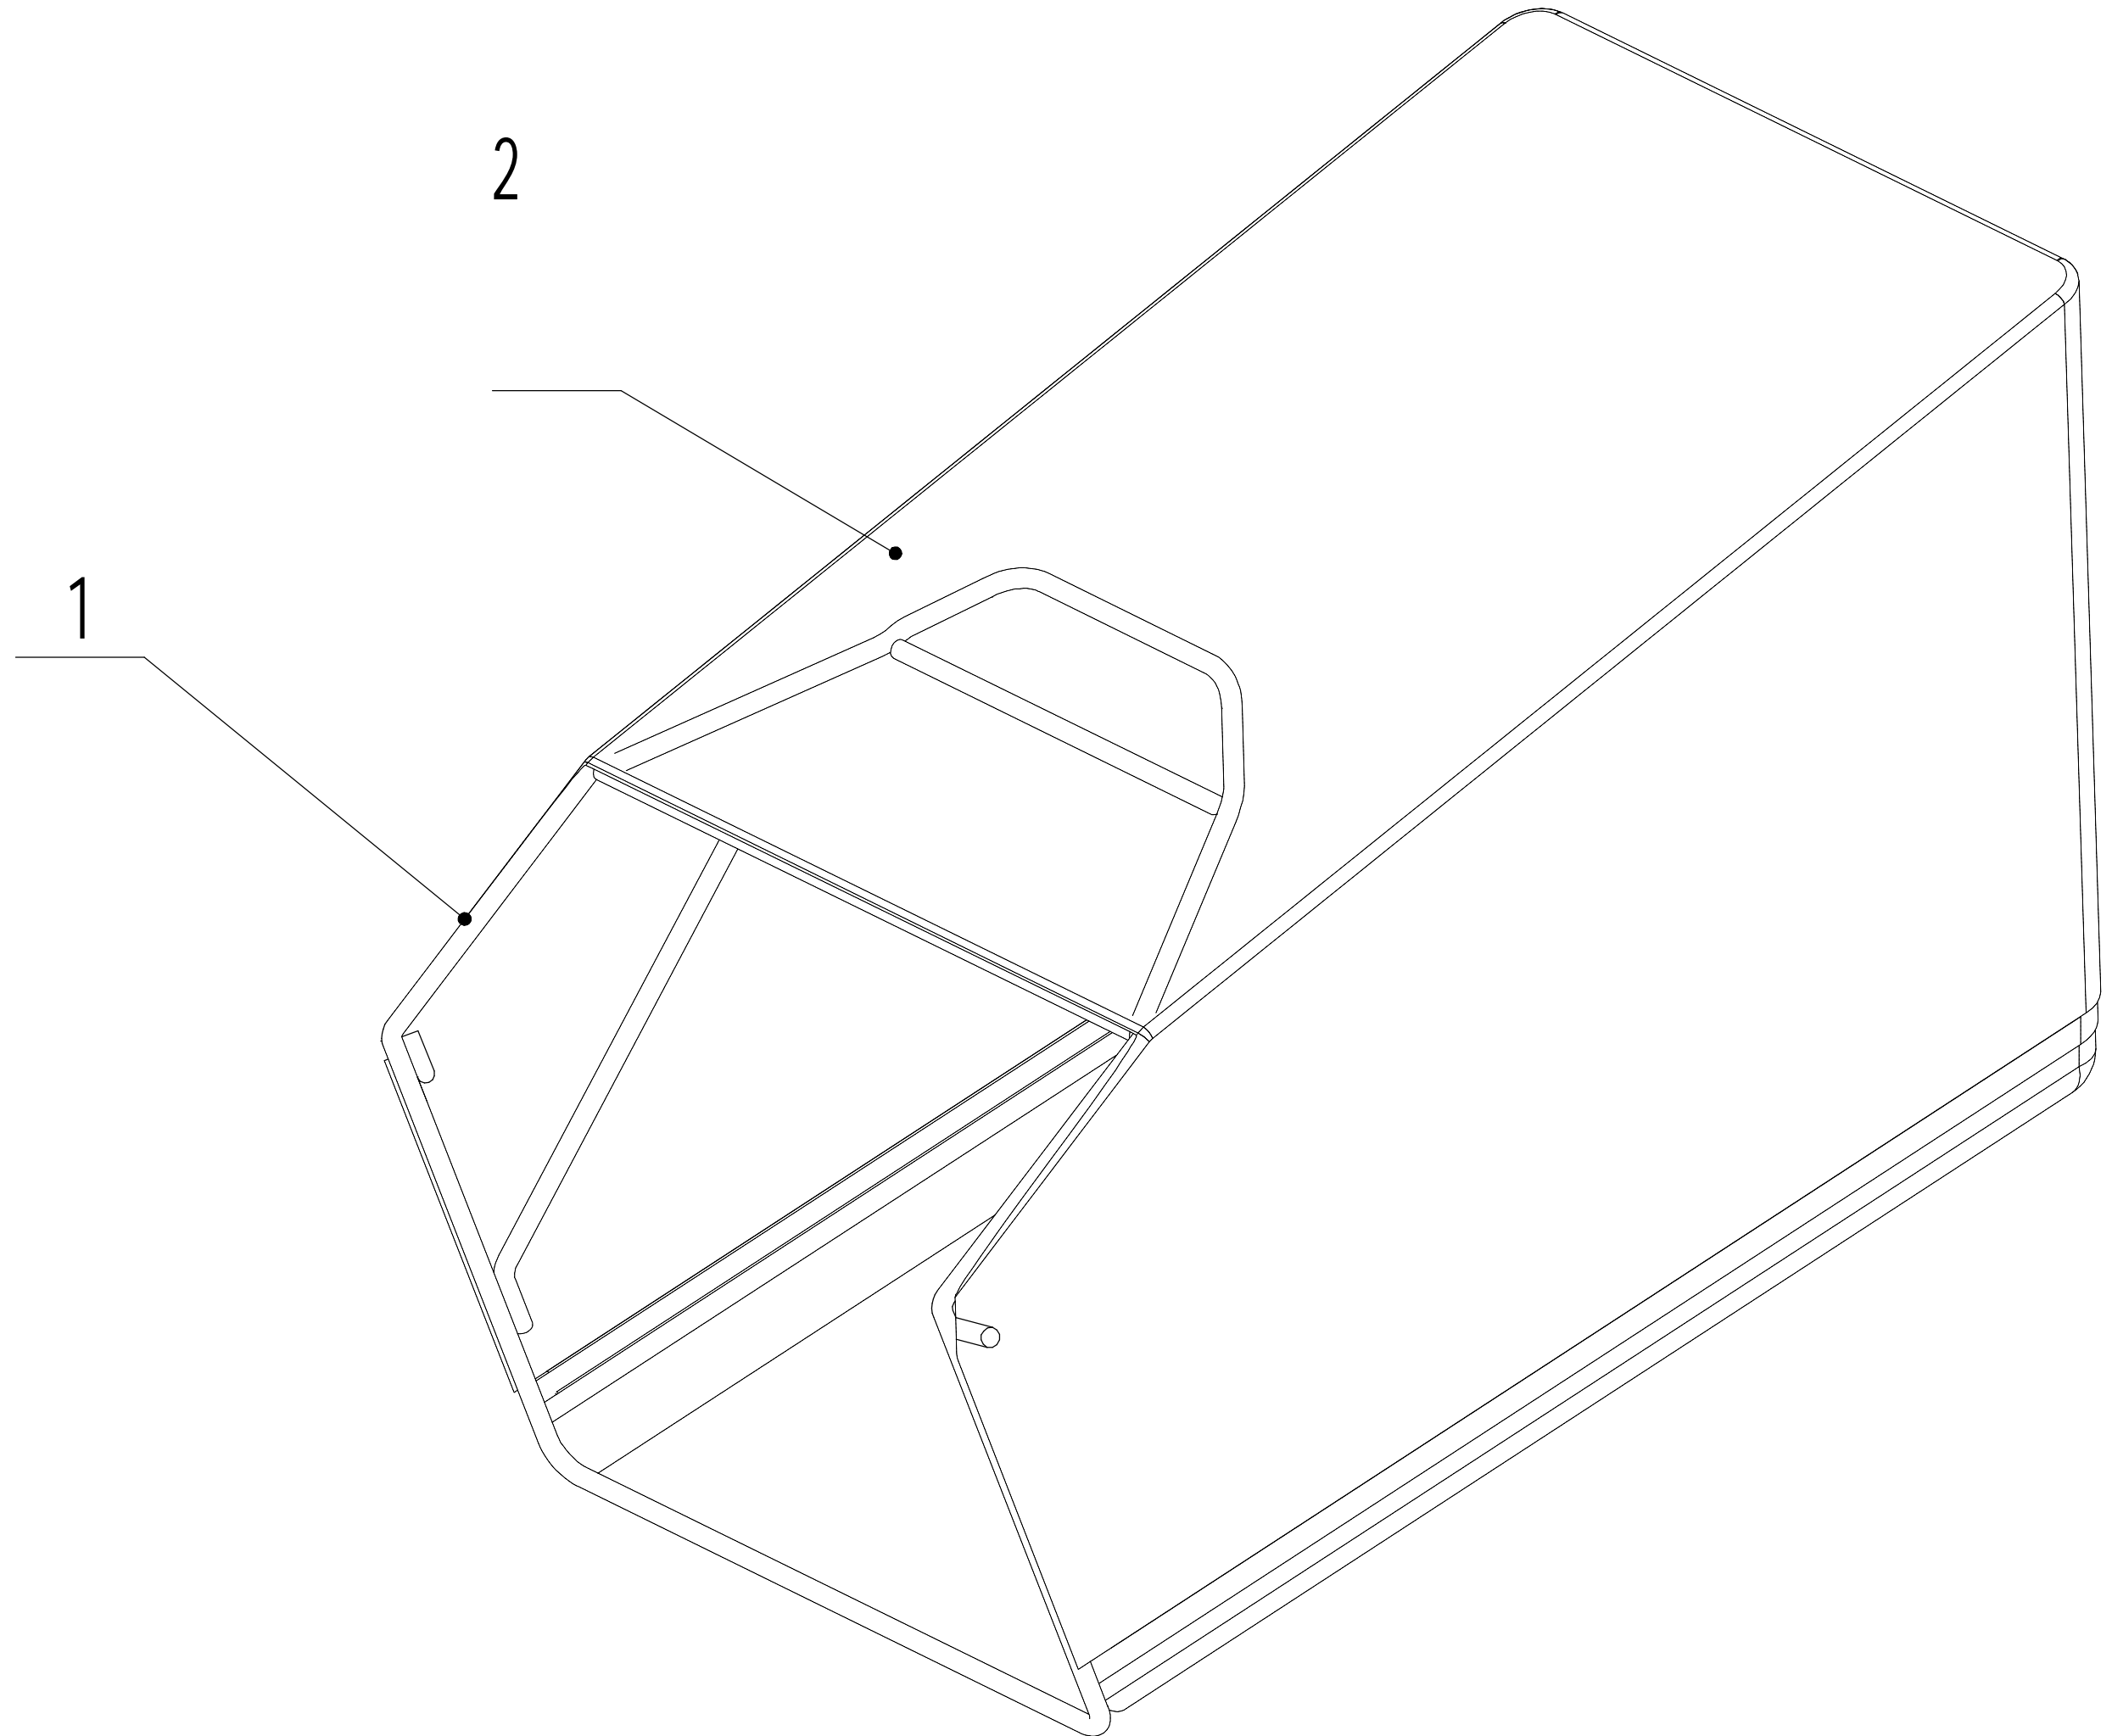

Part6 Handle And Controls Spare Parts		
No.	ID Zboží	Název
1	BBC010000000	Knife Clutch Controller
2	0113050037	Screw - M5x37
3	5320501020B/44	Handle
4	GM56E010000082	Handle Sheath
5	5380504030B/40	Knife Clutch Handle Welding
6	5380504010B/40	Clutch Lever Weldment
7	GM48A030000020	Torsional Spring
8	0202006000	Lock Nut - M6
9	GM48A030000030	Limit Spring
10	0107006045	Bolt - M6x45
11	5380508010	Speed Control Grip
12	0106003013	Screw - ST2.9x13
13	5380510010	Throttle Grip
14	LH206-1185-S	Brake Cable
15	ZD8/200	Cable Tie
16	0113040018	Screw
17	5020501040S	Control Box Lower Cover
18	0108006060	Cross Slot Screw - M6x60
19	0108006050	Cross Slot Screw - M6x50
20	0301006000	Spacer - M6
21	5380512010	Throttle Bracket
22	YM72-1115-A	Throttle Cable
23	5020501050S	Speed Control Bracket
24	0202005000	Lock Nut - M5
25	TX120-950-S	Speed Control Cable
26	5360506011	Speed Control Cable Bolt
27	5020501030S	Control Box Upper Cover
28	0301005000	Spacer - M5
29	0104005008	Screw - M5x8
30	4510511010/01	Hook
31	DLH137-1440	Knife Clutch Rope
32	4510114030	Fix Cap
33	GM48S000000100	Connecting Bolt
34	GM56A100400000	Lock lever
35	0801008025	Pin Axis - 8x22
36	GM56A100000040/04	Spacer
37	GM56A100000050/02	Spacer
38	GM48S030200000	Tooth Disc Kit
39	GM48S000000090/01	Clip
40	0203008000	Lock Nut - M8
41	76G506000	Handle wear cover
42	0302008000	Big flat washer - M8

Model:WB537SCV-3IN1-BBC
Service code:W537VCT021B2009
Grass catcher