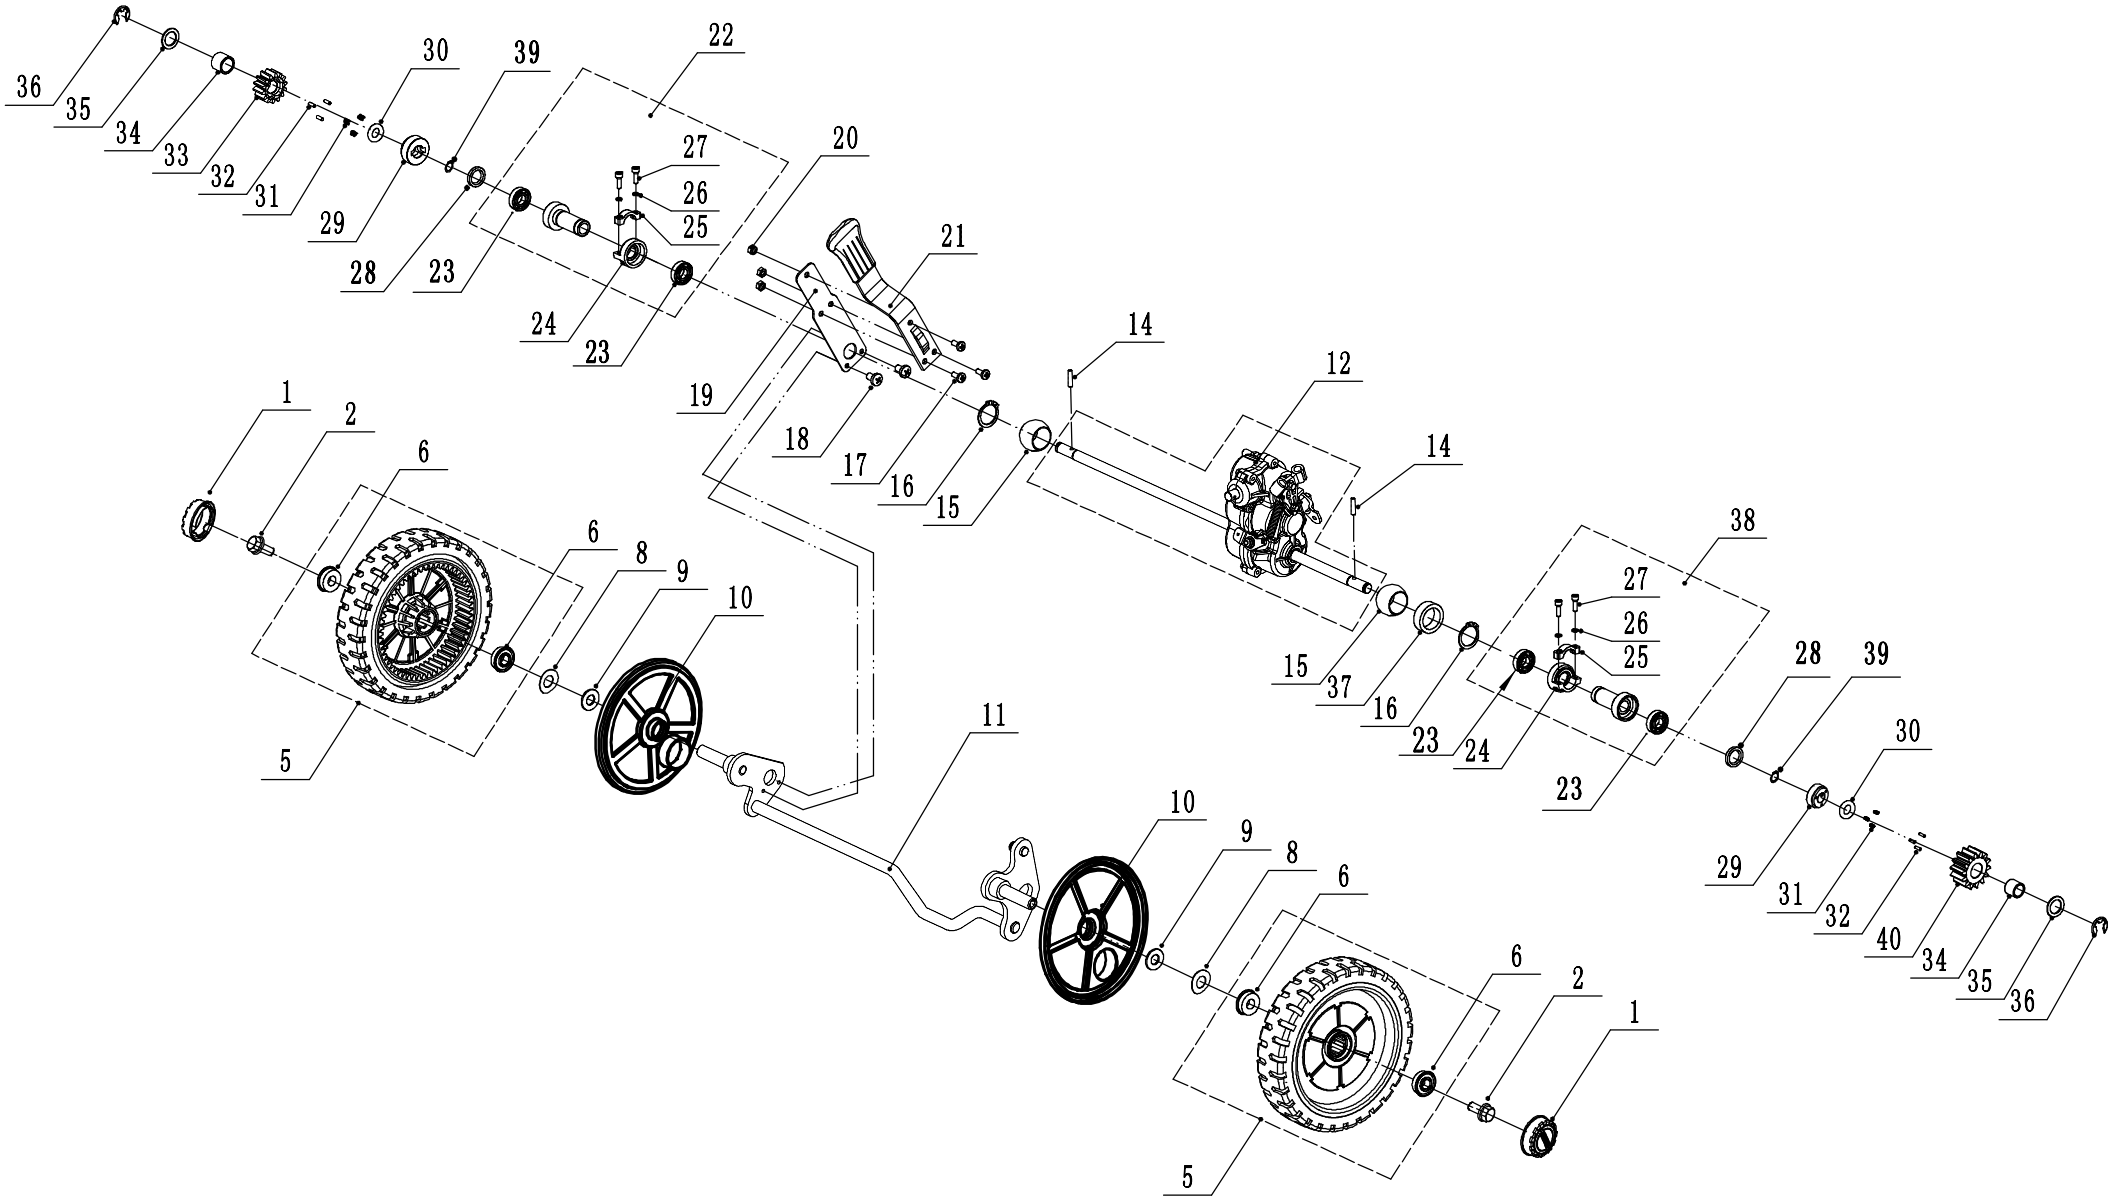

Model:WB537SCV-3IN1-BBC
Service code:W537VCT021B2009
Rear axle

Part5 Rear Axle Spare Parts		
No.	ID Zboží	Název
1	GM53D060000030	Wheel Cap
2	0128008015	Bolt - M8x15
5	GM53D060000000	Wheel
6	5310213010	Bearing
8	5310211010/02	Spacer
9	5310210010/02	Washer
10	5340312010	Anti-Dust Shield
11	5320302030S/01	Rear axle Weldment
12	Y20532Z0	Gearbox Assembly
14	HQ000100060	Pin
15	5320328010	Nylon Spherical Bearing
16	1001020000	Check Ring
17	0101006014	Bolt - M6x14
18	0113005008	Screw - M5x8
19	5360311010/22	Flat Spring
20	0202006000	Lock Nut - M6
21	5360310010/40	Adjustment Lever
22	Y065321SF	Right Bearing Kit
23	R8-2RS	Deep Groove Ball Bearing
24	5320324022	Bearing Bracket
25	5320324023	Bearing Bracket Cover
26	0401005000	Spring Washer - M5
27	0103005020A	Screw - M5x20
28	GM48S010000010	Spacer
29	HQ000100050	One-Way Block
30	1401025015	O-ring
31	HQ000100040	Spring
32	HQ000100030	Pin
33	HQ000100020	Right Drive Pinion
34	5320326010P	Bearing
35	5020311010A1/04	Spacer
36	1301009000	Check Ring
37	5020310010/02	Spacer
38	Y065320SF	Left Bearing Sheath Assembly
39	1001012000	Check Ring For Shaft
40	HQ000100010	Left Drive Pinion