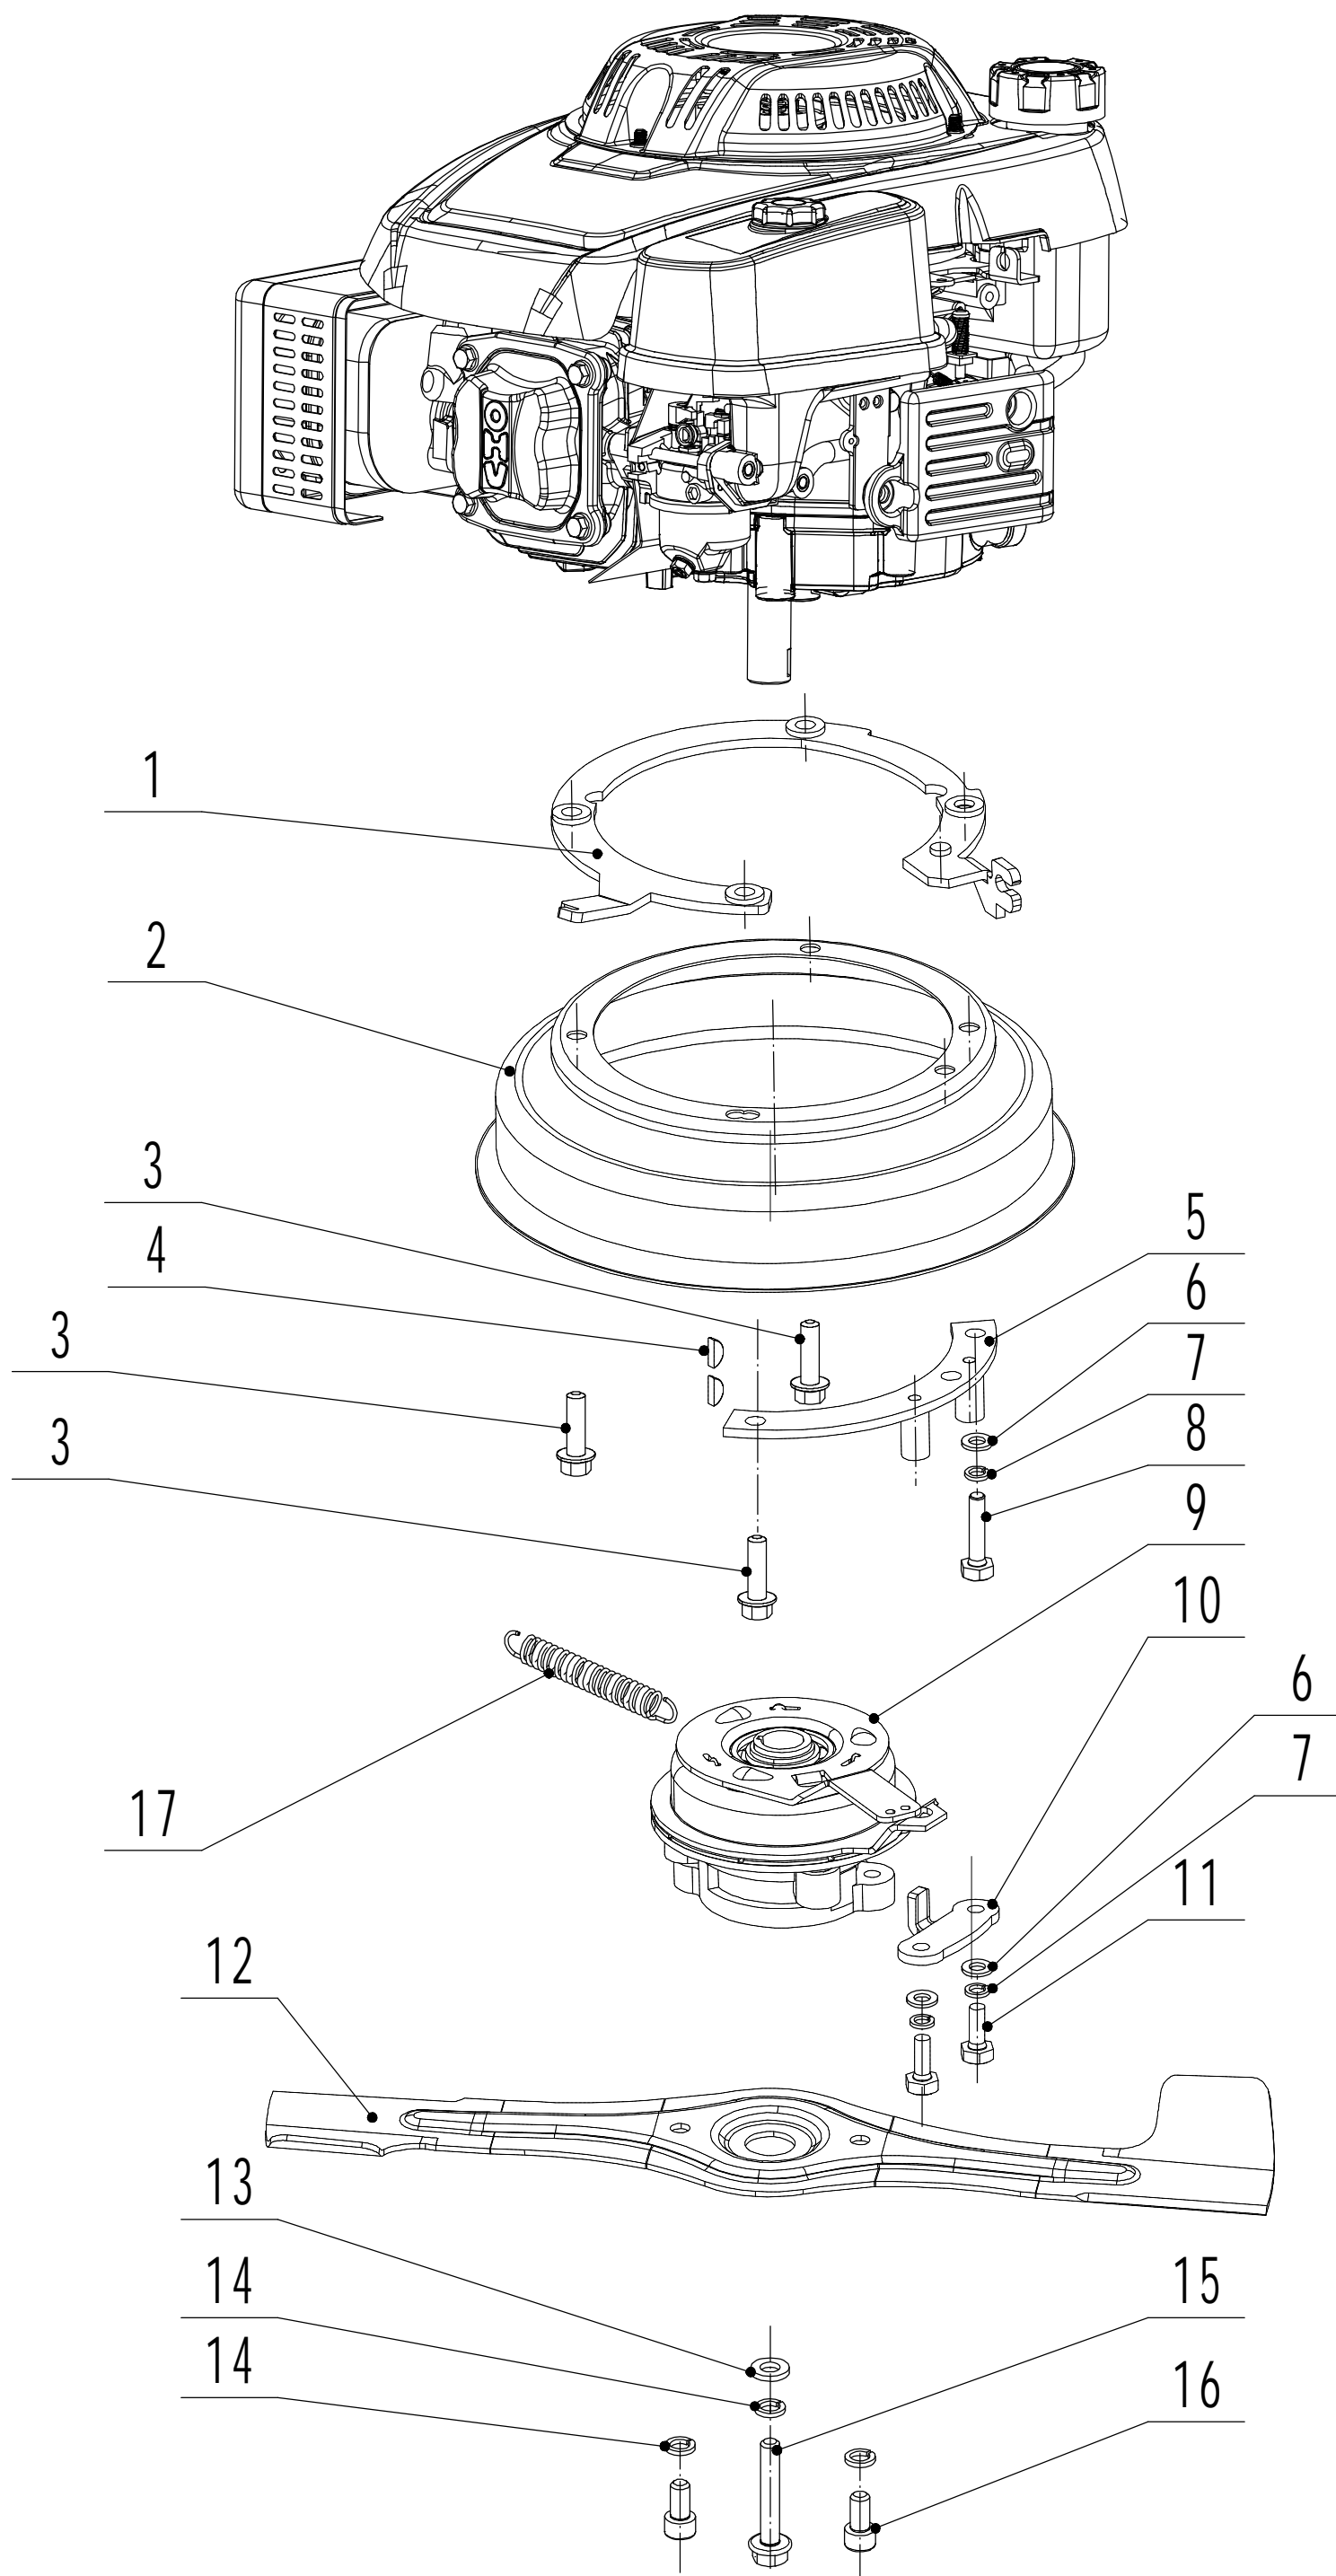

Model:WB537SCV-3IN1-BBC

Service code:W537VCT021B2009

Blade system

Part3 Blade Components Spare Parts		
No.	ID Zboží	Název
1	BBC/ST010	Cable Bracket
2	BBC/ST040	Wind Shield
3	4820102012	Bolt - 3/8x16x30
4	4510401010	Key
5	BBC/ST020	Upper Fixed Frame Welding
6	0301008000	Washer-M8
7	0401008000	Spring Washer-M8
8	0101008035	Bolt - M8x35
9	BBC/WB	BBC Clutch
10	BBC/ST030/02	Lower Fixed Frame
11	0101008020	Bolt - M8x20
12	5380401010WB/32	Blade
13	BBC30A000000040/04	Central Gasket
14	0403010000	Spring Washer - M10
15	5320405010	Central Bolt - M3/8x24x51
16	0103010020B	Screw - M10x20
17	5380515020B	Spring