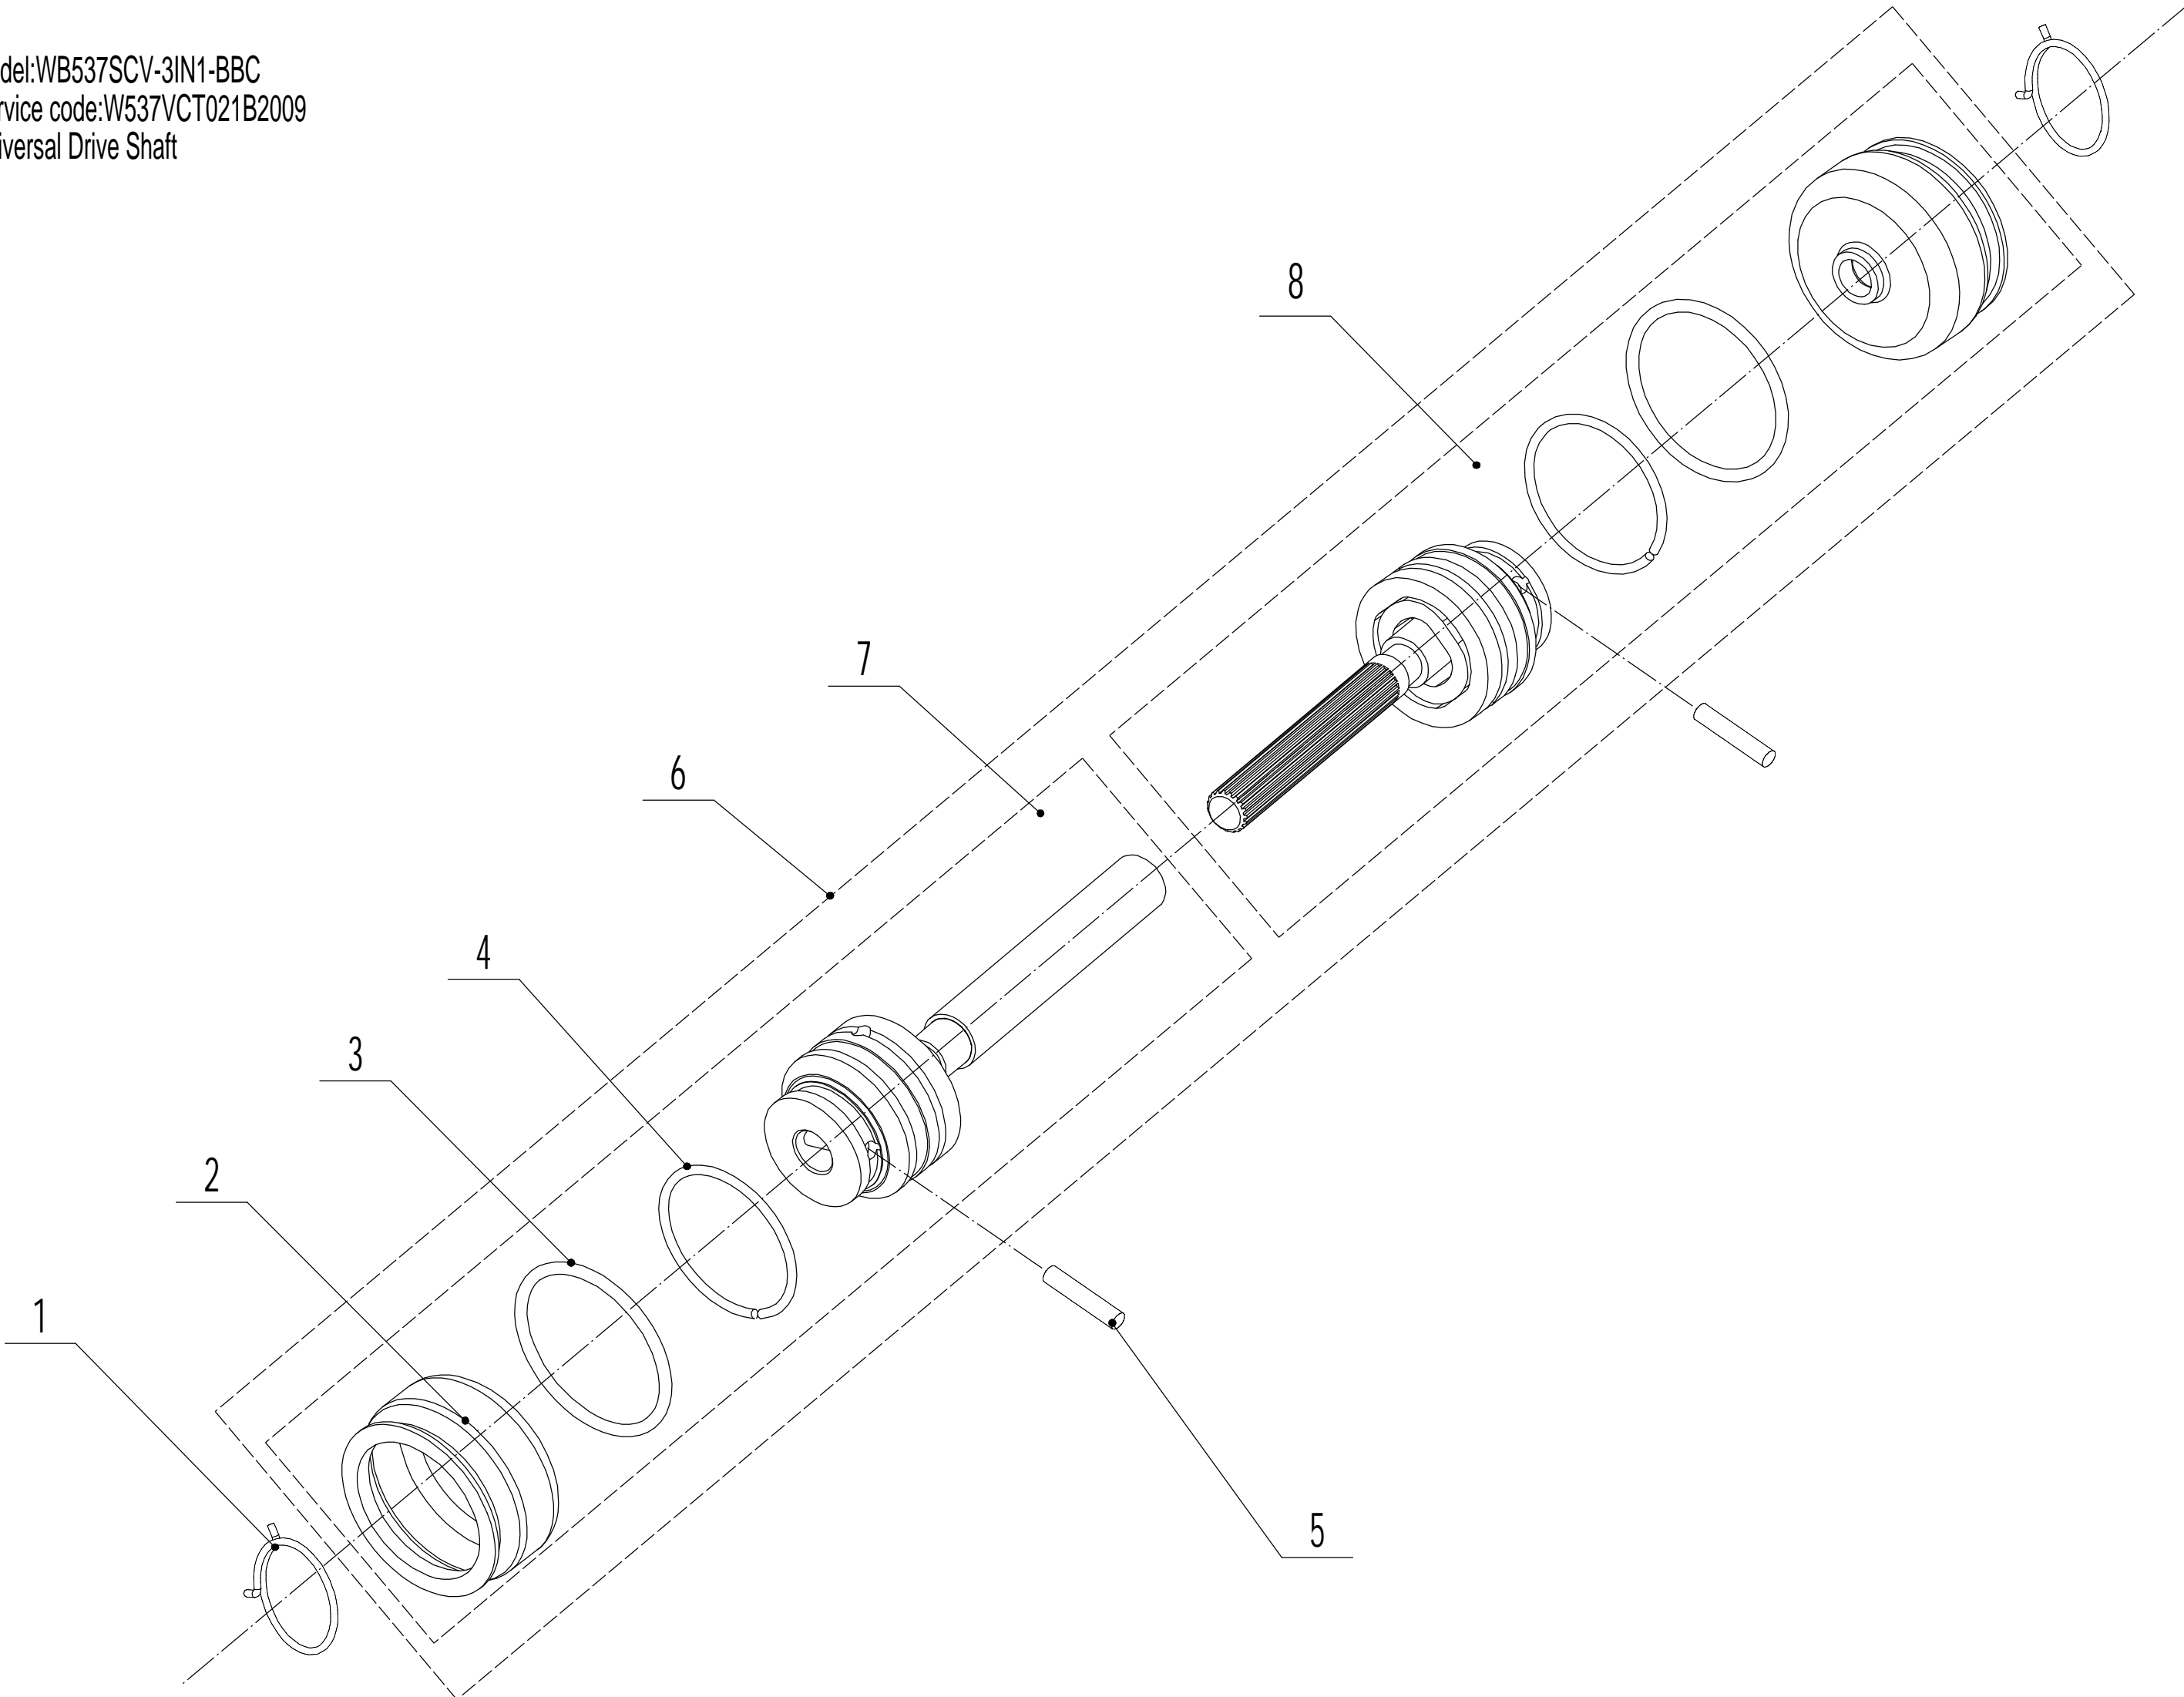

Model:WB537SCV-3IN1-BBC
Service code:W537VCT021B2009
Universal Drive Shaft

Part 8 Universal Drive Shaft Spare Parts

No.	ID Zboží	Název
1	HQA020000020	Check Ring
2	HQA020000080	Anti-Dust Shield
3	1401028003	O-Ring
4	HQA020000030	Check Ring
5	HQA020000090	Pin
6	Y26ZCD02	Universal Drive Shaft
7	Y26ZCDA01	Universal Drive Shaft A
8	Y26ZCDB01	Universal Drive Shaft B