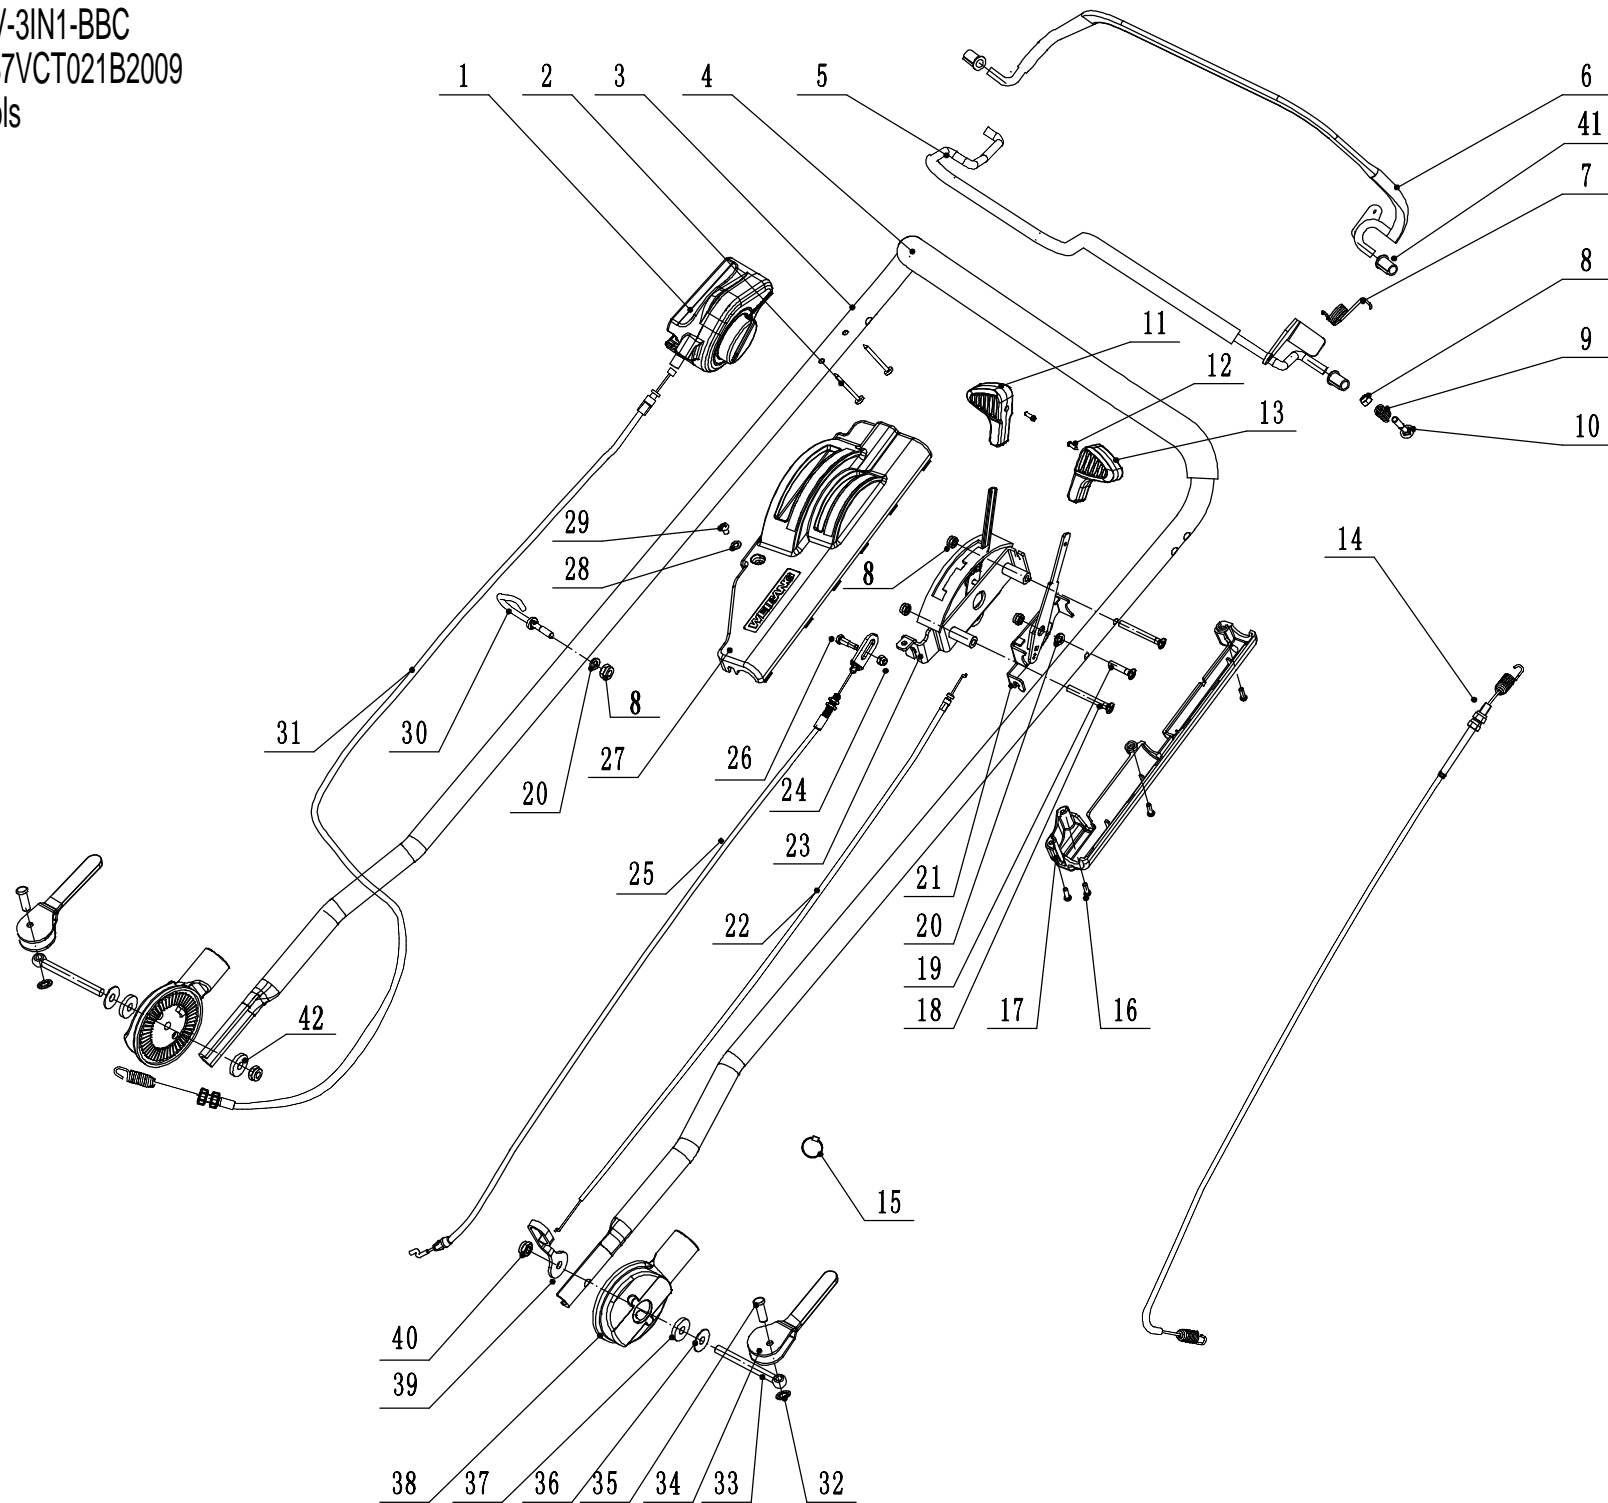

Model:WB537SCV-3IN1-BBC
Service code:W537VCT021B2009
Handle and controls

Part6 Handle And Controls Spare Parts		
No.	ID Zboží	Název
1	BBC010000000	Knife Clutch Controller
2	0113050037	Screw - M5x37
3	5320501020B/44	Handle
4	GM56E010000082	Handle Sheath
5	5380504030B/40	Knife Clutch Handle Welding
6	5380504010B/40	Clutch Lever Weldment
7	GM48A030000020	Torsional Spring
8	0202006000	Lock Nut - M6
9	GM48A030000030	Limit Spring
10	0107006045	Bolt - M6x45
11	5380508010	Speed Control Grip
12	0106003013	Screw - ST2.9x13
13	5380510010	Throttle Grip
14	LH206-1185-S	Brake Cable
15	ZD8/200	Cable Tie
16	0113040018	Screw
17	5020501040S	Control Box Lower Cover
18	0108006060	Cross Slot Screw - M6x60
19	0108006050	Cross Slot Screw - M6x50
20	0301006000	Spacer - M6
21	5380512010	Throttle Bracket
22	YM72-1115-A	Throttle Cable
23	5020501050S	Speed Control Bracket
24	0202005000	Lock Nut - M5
25	TX120-950-S	Speed Control Cable
26	5360506011	Speed Control Cable Bolt
27	5020501030S	Control Box Upper Cover
28	0301005000	Spacer - M5
29	0104005008	Screw - M5x8
30	4510511010/01	Hook
31	DLH137-1440	Knife Clutch Rope
32	4510114030	Fix Cap
33	GM48S000000100	Connecting Bolt
34	GM56A100400000	Lock lever
35	0801008025	Pin Axis - 8x22
36	GM56A100000040/04	Spacer
37	GM56A100000050/02	Spacer
38	GM48S030200000	Tooth Disc Kit
39	GM48S000000090/01	Clip
40	0203008000	Lock Nut - M8
41	76G506000	Handle wear cover
42	0302008000	Big flat washer - M8