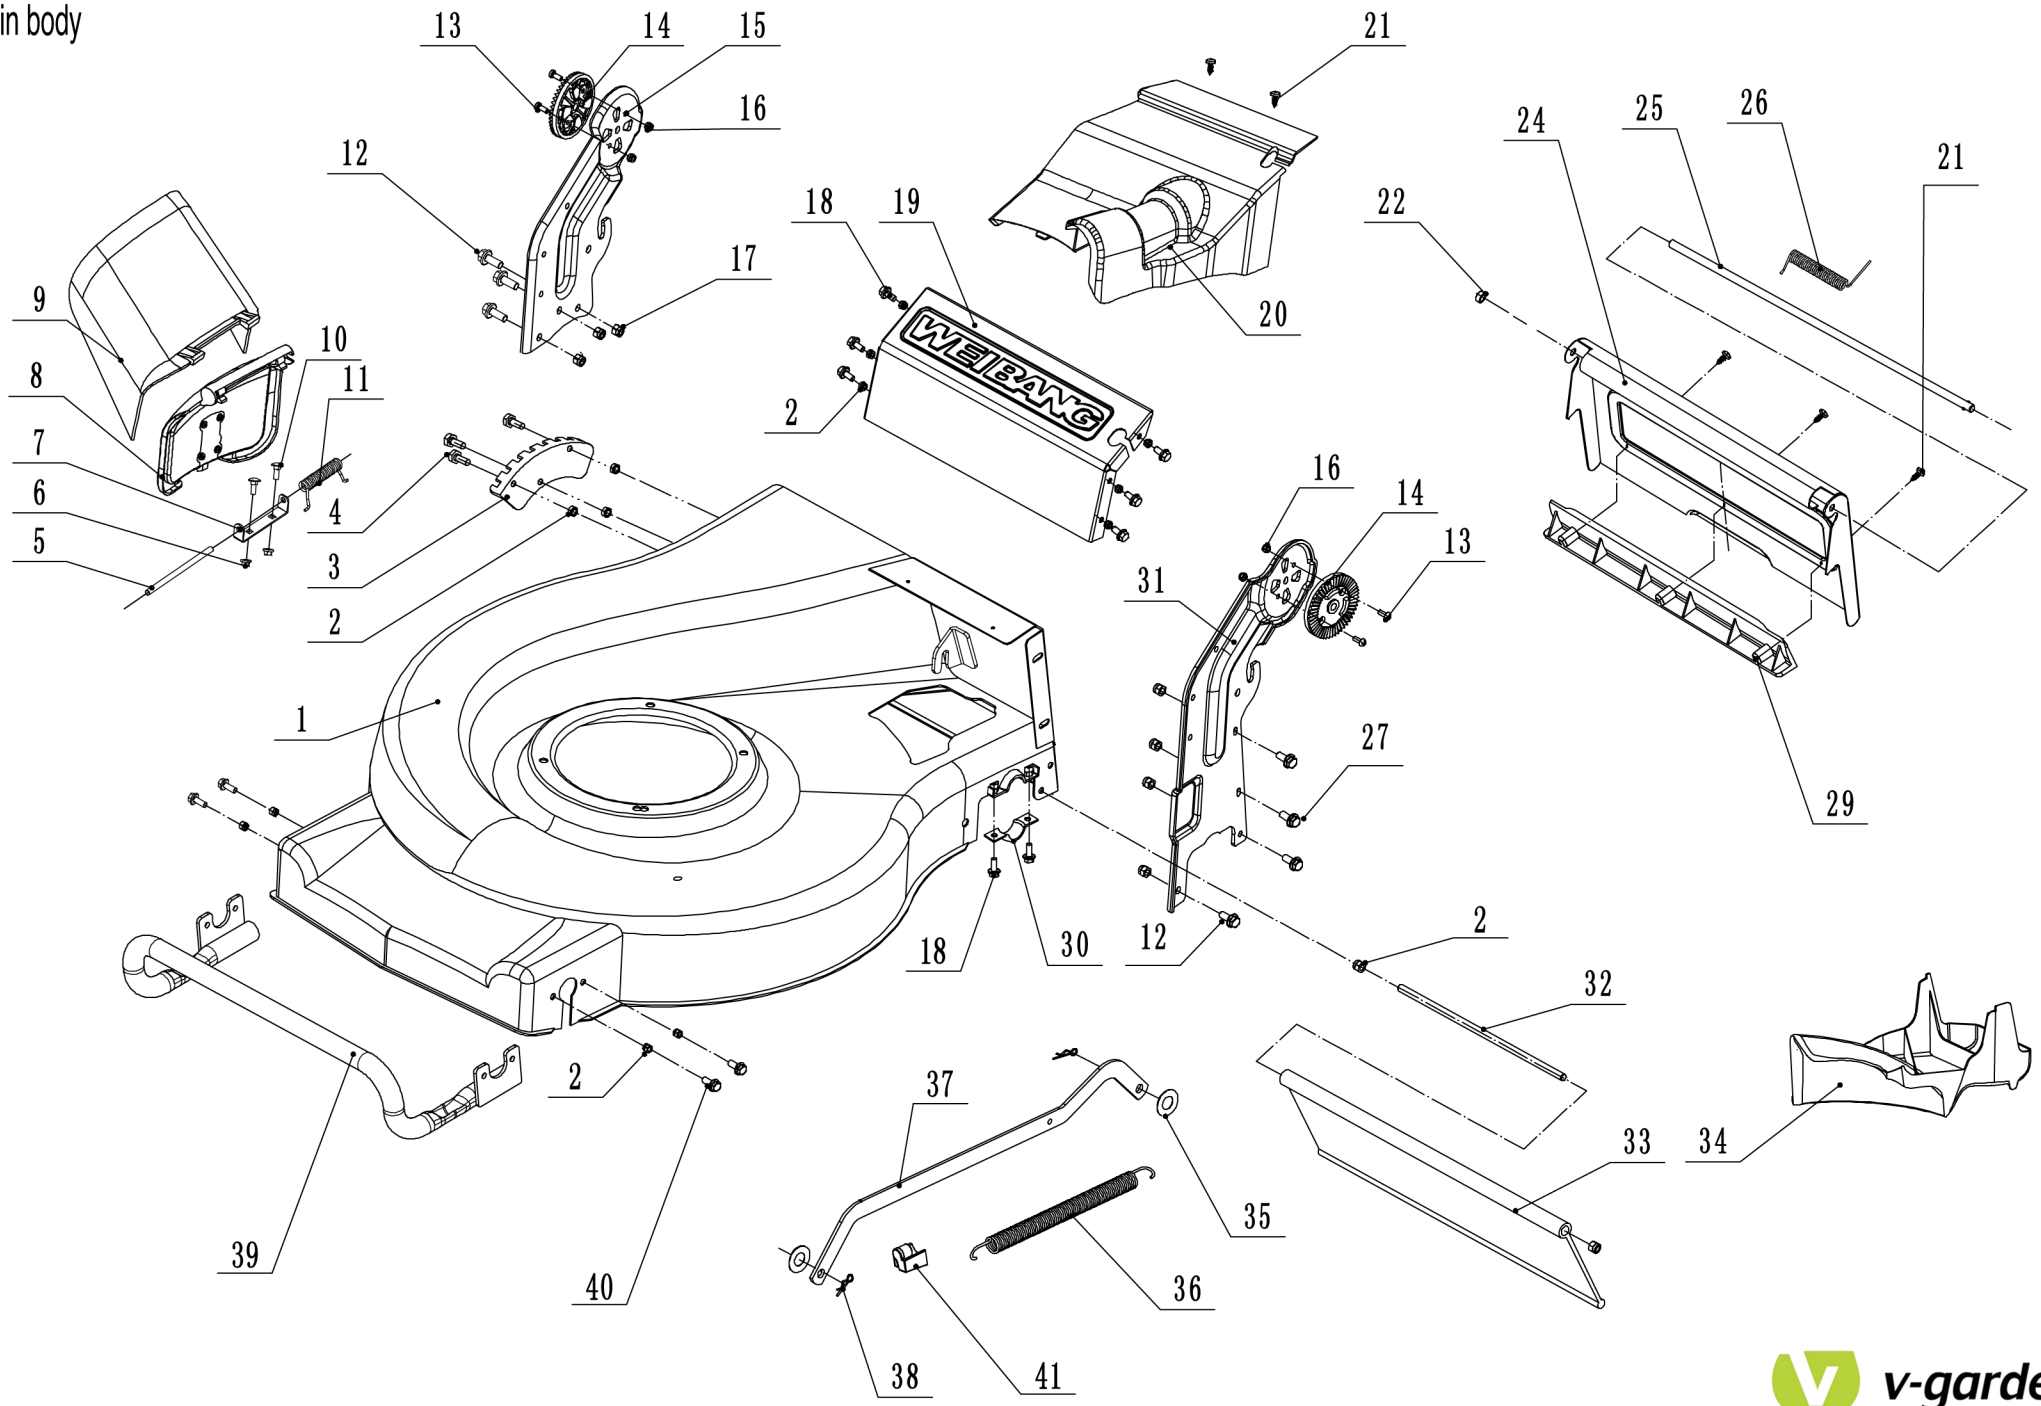

# Weibang WB 537 SCV BBCPRO

Model:WB537SCV-3IN1-BBC  
Service code:W537VCT021B2009  
Main body

r.v. 2024

| <b>Part2 Main Body Spare Parts</b> |                  |                              |
|------------------------------------|------------------|------------------------------|
| <b>No.</b>                         | <b>ID Zboží</b>  | <b>Název</b>                 |
| 1                                  | 5320101030S/44   | Chassis                      |
| 2                                  | 0202006000       | Lock Nut - M6                |
| 3                                  | 5320121030/01    | Graduator                    |
| 4                                  | 0101006014       | Bolt - M6x14                 |
| 5                                  | 5020120010/02    | Side Discharge Cover Pivot   |
| 6                                  | 0204006000       | Lock Nut - M6                |
| 7                                  | 5020118010/02    | Side Discharge Cover Bracket |
| 8                                  | 5360119012       | Side Discharge Cover         |
| 9                                  | 5020122010       | Side Discharge Deflector     |
| 10                                 | 0107006014       | Bolt - M6x14                 |
| 11                                 | 5020119010       | Side Discharge Cover Spring  |
| 12                                 | 0102008016       | Bolt - M8x16                 |
| 13                                 | 0104005012       | Screw - M5x12                |
| 14                                 | AVSA000000040/22 | Tooth Disc                   |
| 15                                 | 5020116020S/40   | Right Handle Bracket         |
| 16                                 | 0202005000       | Lock Nut - M5                |
| 17                                 | 0202008000       | Lock Nut - M8                |
| 18                                 | 0102006012       | Bolt - M6x12                 |
| 19                                 | 5320115030S/44   | Connector                    |
| 20                                 | 5320117010S      | Upper Shield                 |
| 21                                 | 0106004009       | Screw - ST4.2x9.5            |
| 22                                 | 5320136010       | Spacer                       |
| 24                                 | 5320127050/22    | Rear Cover                   |
| 25                                 | 5320128020S/02   | Rear Cover Pivot             |
| 26                                 | 5020127010       | Rear Cover Spring            |
| 27                                 | 0106004013       | Screw - ST4.2x13             |
| 29                                 | 5320127040       | Sealing Strip                |
| 30                                 | 5320114020/02    | Upper Bearing Bracket        |
| 31                                 | 5020115020S/40   | Left Handle Bracket          |
| 32                                 | 5320124010/02    | Pivot-Trailing Flap          |
| 33                                 | 5320125010       | Trailing Flap                |
| 34                                 | 5330113010       | Mulching Plug                |
| 35                                 | 0301010000       | Washer                       |
| 36                                 | 5320332010/02    | Connecting Rod Spring        |
| 37                                 | 5320331010/40    | Connecting Rod               |
| 38                                 | 5320333010       | Check ring                   |
| 39                                 | 5320701010/40    | Bumper                       |
| 40                                 | 0102006018       | Bolt - M6x18                 |