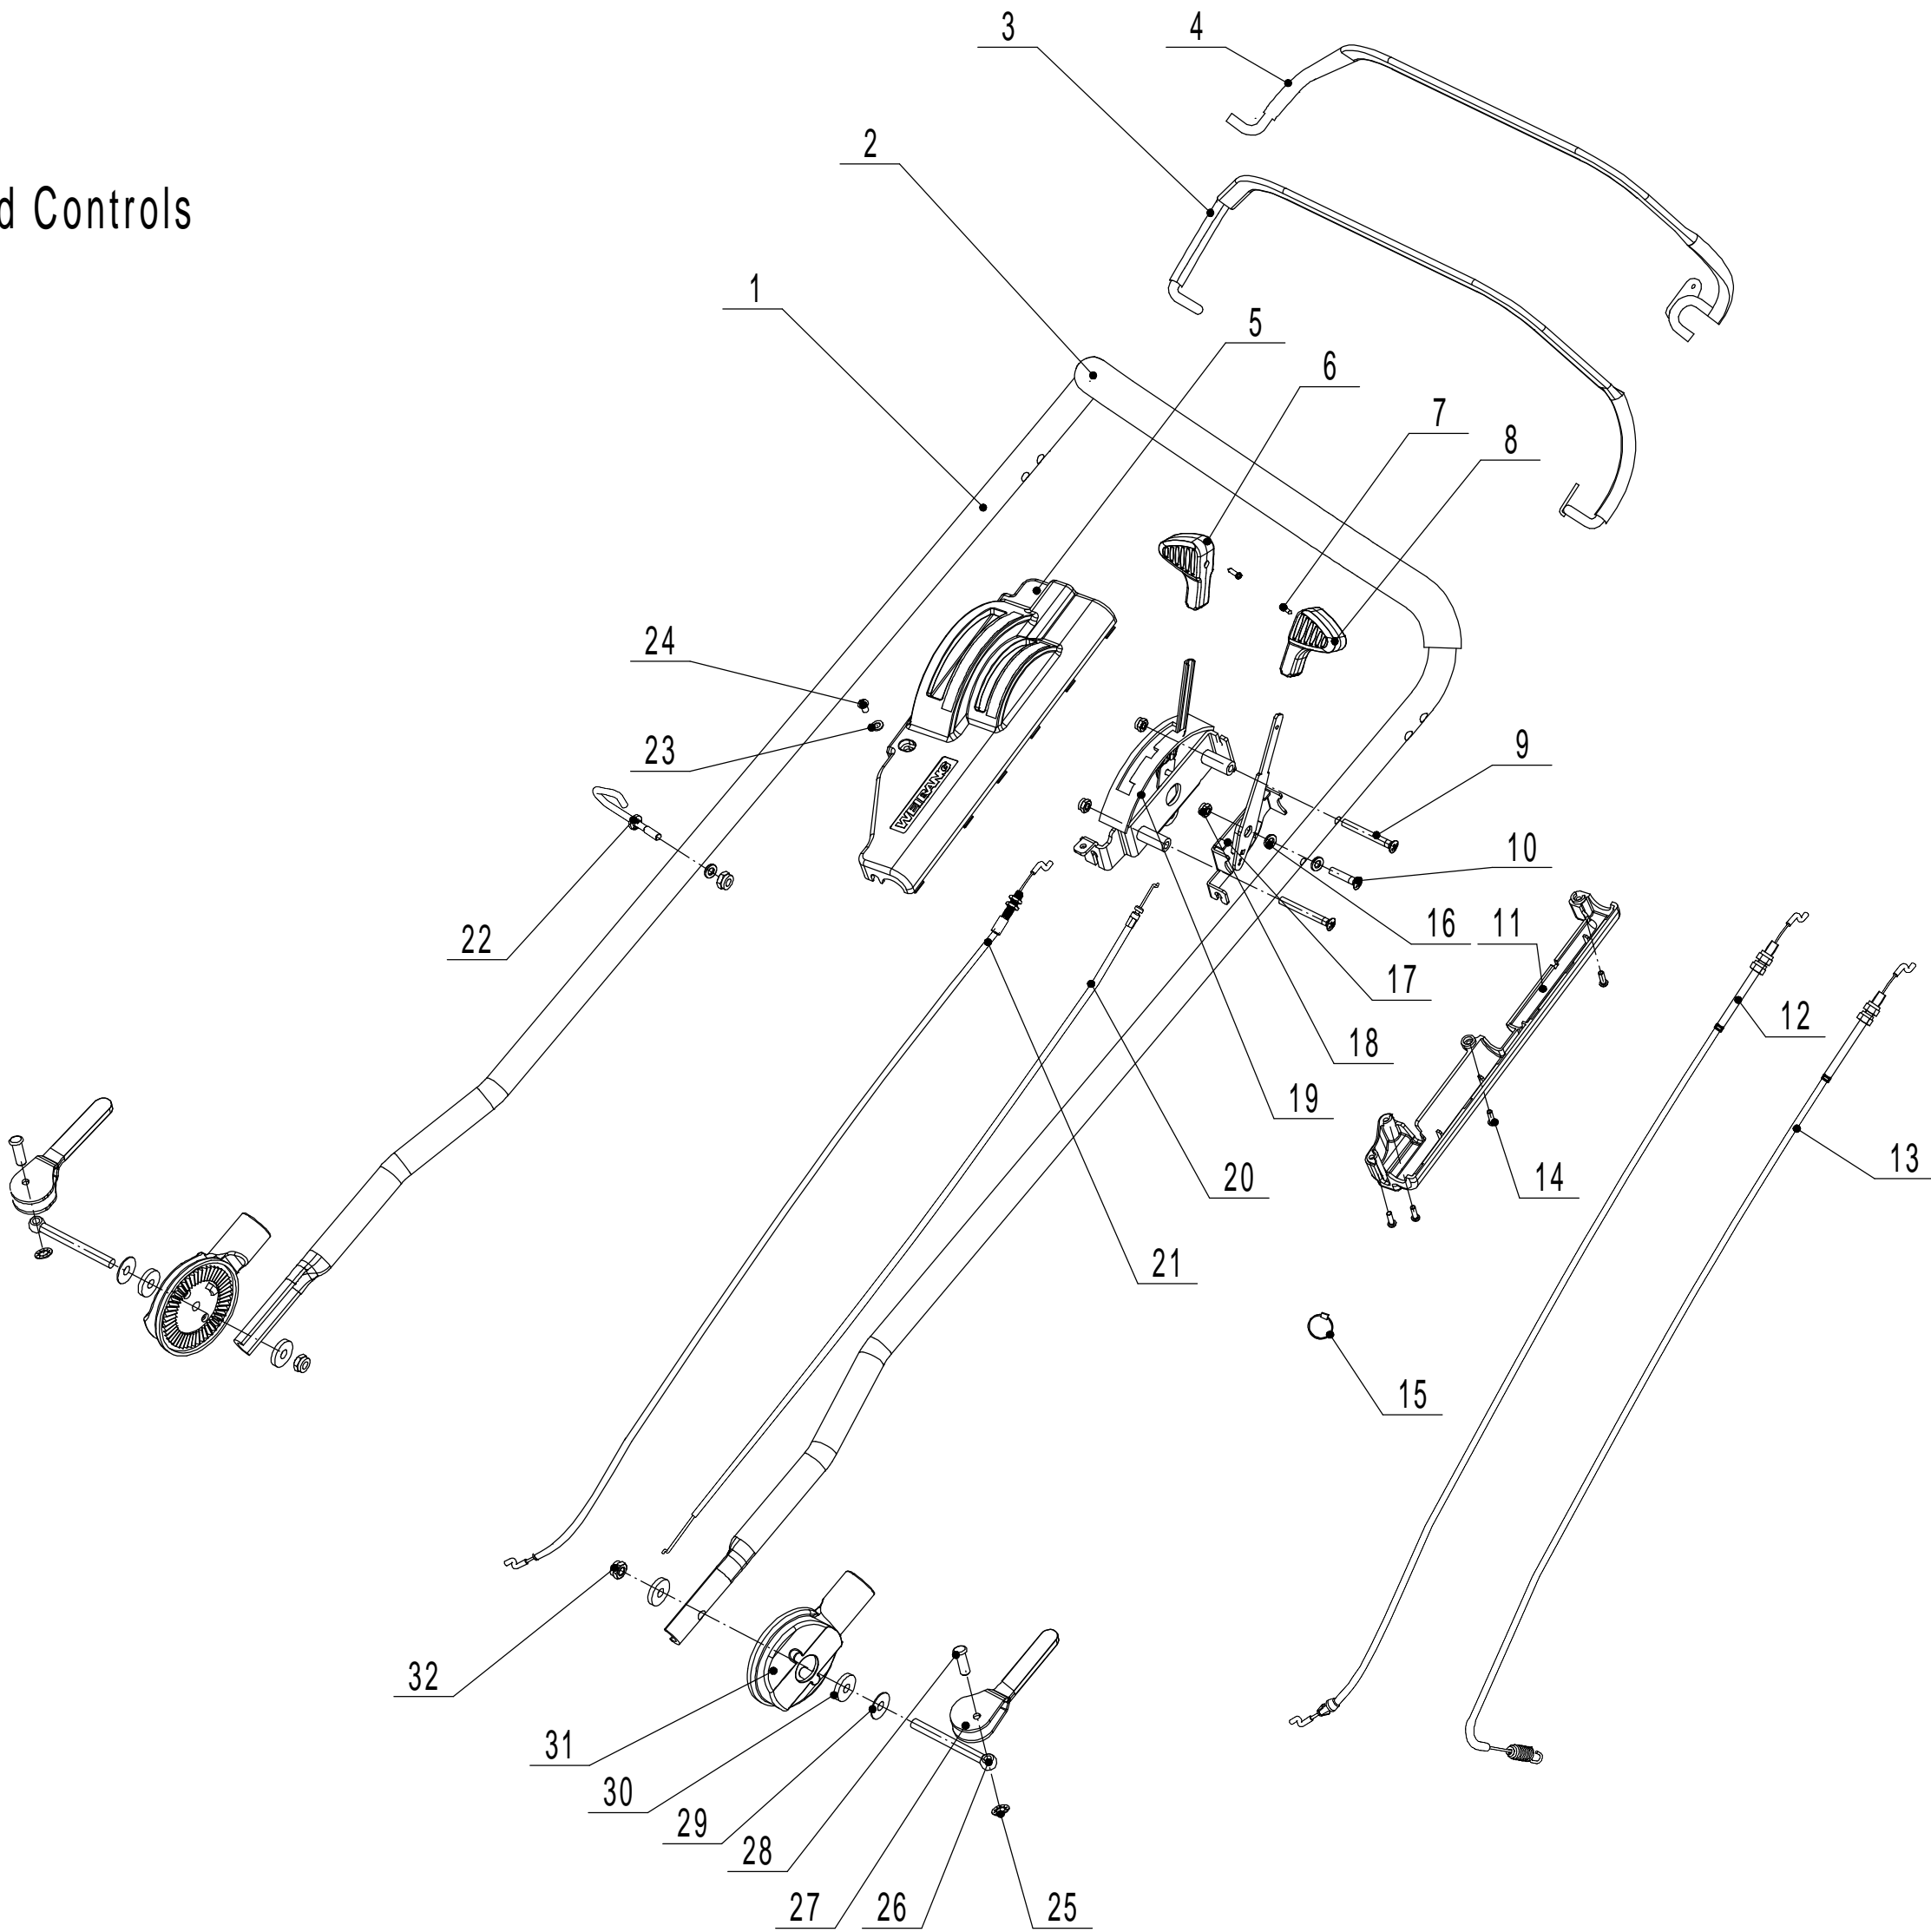

Handle And Controls

Order	Part number	Name_English	Quantity
1	5320501020S/44	Handle	1
2	GM56E010000080	Handle Sheath	1
3	5320511030S/40	Clutch Lever Weldment	1
4	5320503020S/40	Brake Lever Weldment	1
5	5020501030S	Control Box Upper Cover	1
6	5380508010	Speed Control Grip	1
7	0106003013	Screw - ST2.9x13	2
8	5380510010	Throttle Grip	1
9	0108006060	Cross Slot Screw - M6x60	2
10	0108006050	Cross Slot Screw - M6x50	1
11	5020501040S	Control Box Lower Cover	1
12	BS120-1180	Brake Cable	1
13	LH180-1082-S	Clutch Calbe	1
14	0113040018	Screw	4
15	ZD3/190	Cable Tie	1
16	0301006000	Spacer	3
17	5380512010	Throttle Bracket	1
18	0202006000	Lock Nut	1
19	5020501050S	Speed Control Bracket	1
20	YM72-1115-A	Throttle Cable	1
21	TX120-950-S	Speed Control Cable	1
22	4510511010/01	Cable Hook	1
23	0301005000	Spacer - M5	1
24	0104005008	Screw - M5x8	1
25	4510114030	Fix Cap	2
26	GM48S000000100	Connecting Bolt	2
27	GM56A100400000	Lock Lever	2
28	0801008022	Axis Pin	2
29	GM56A100000040/04	Spacer	2
30	GM56A100000050/01	Spacer	4
31	GM48S030200000	Tooth Disc Kit	2
32	0201008000DD	Lock Nut	2