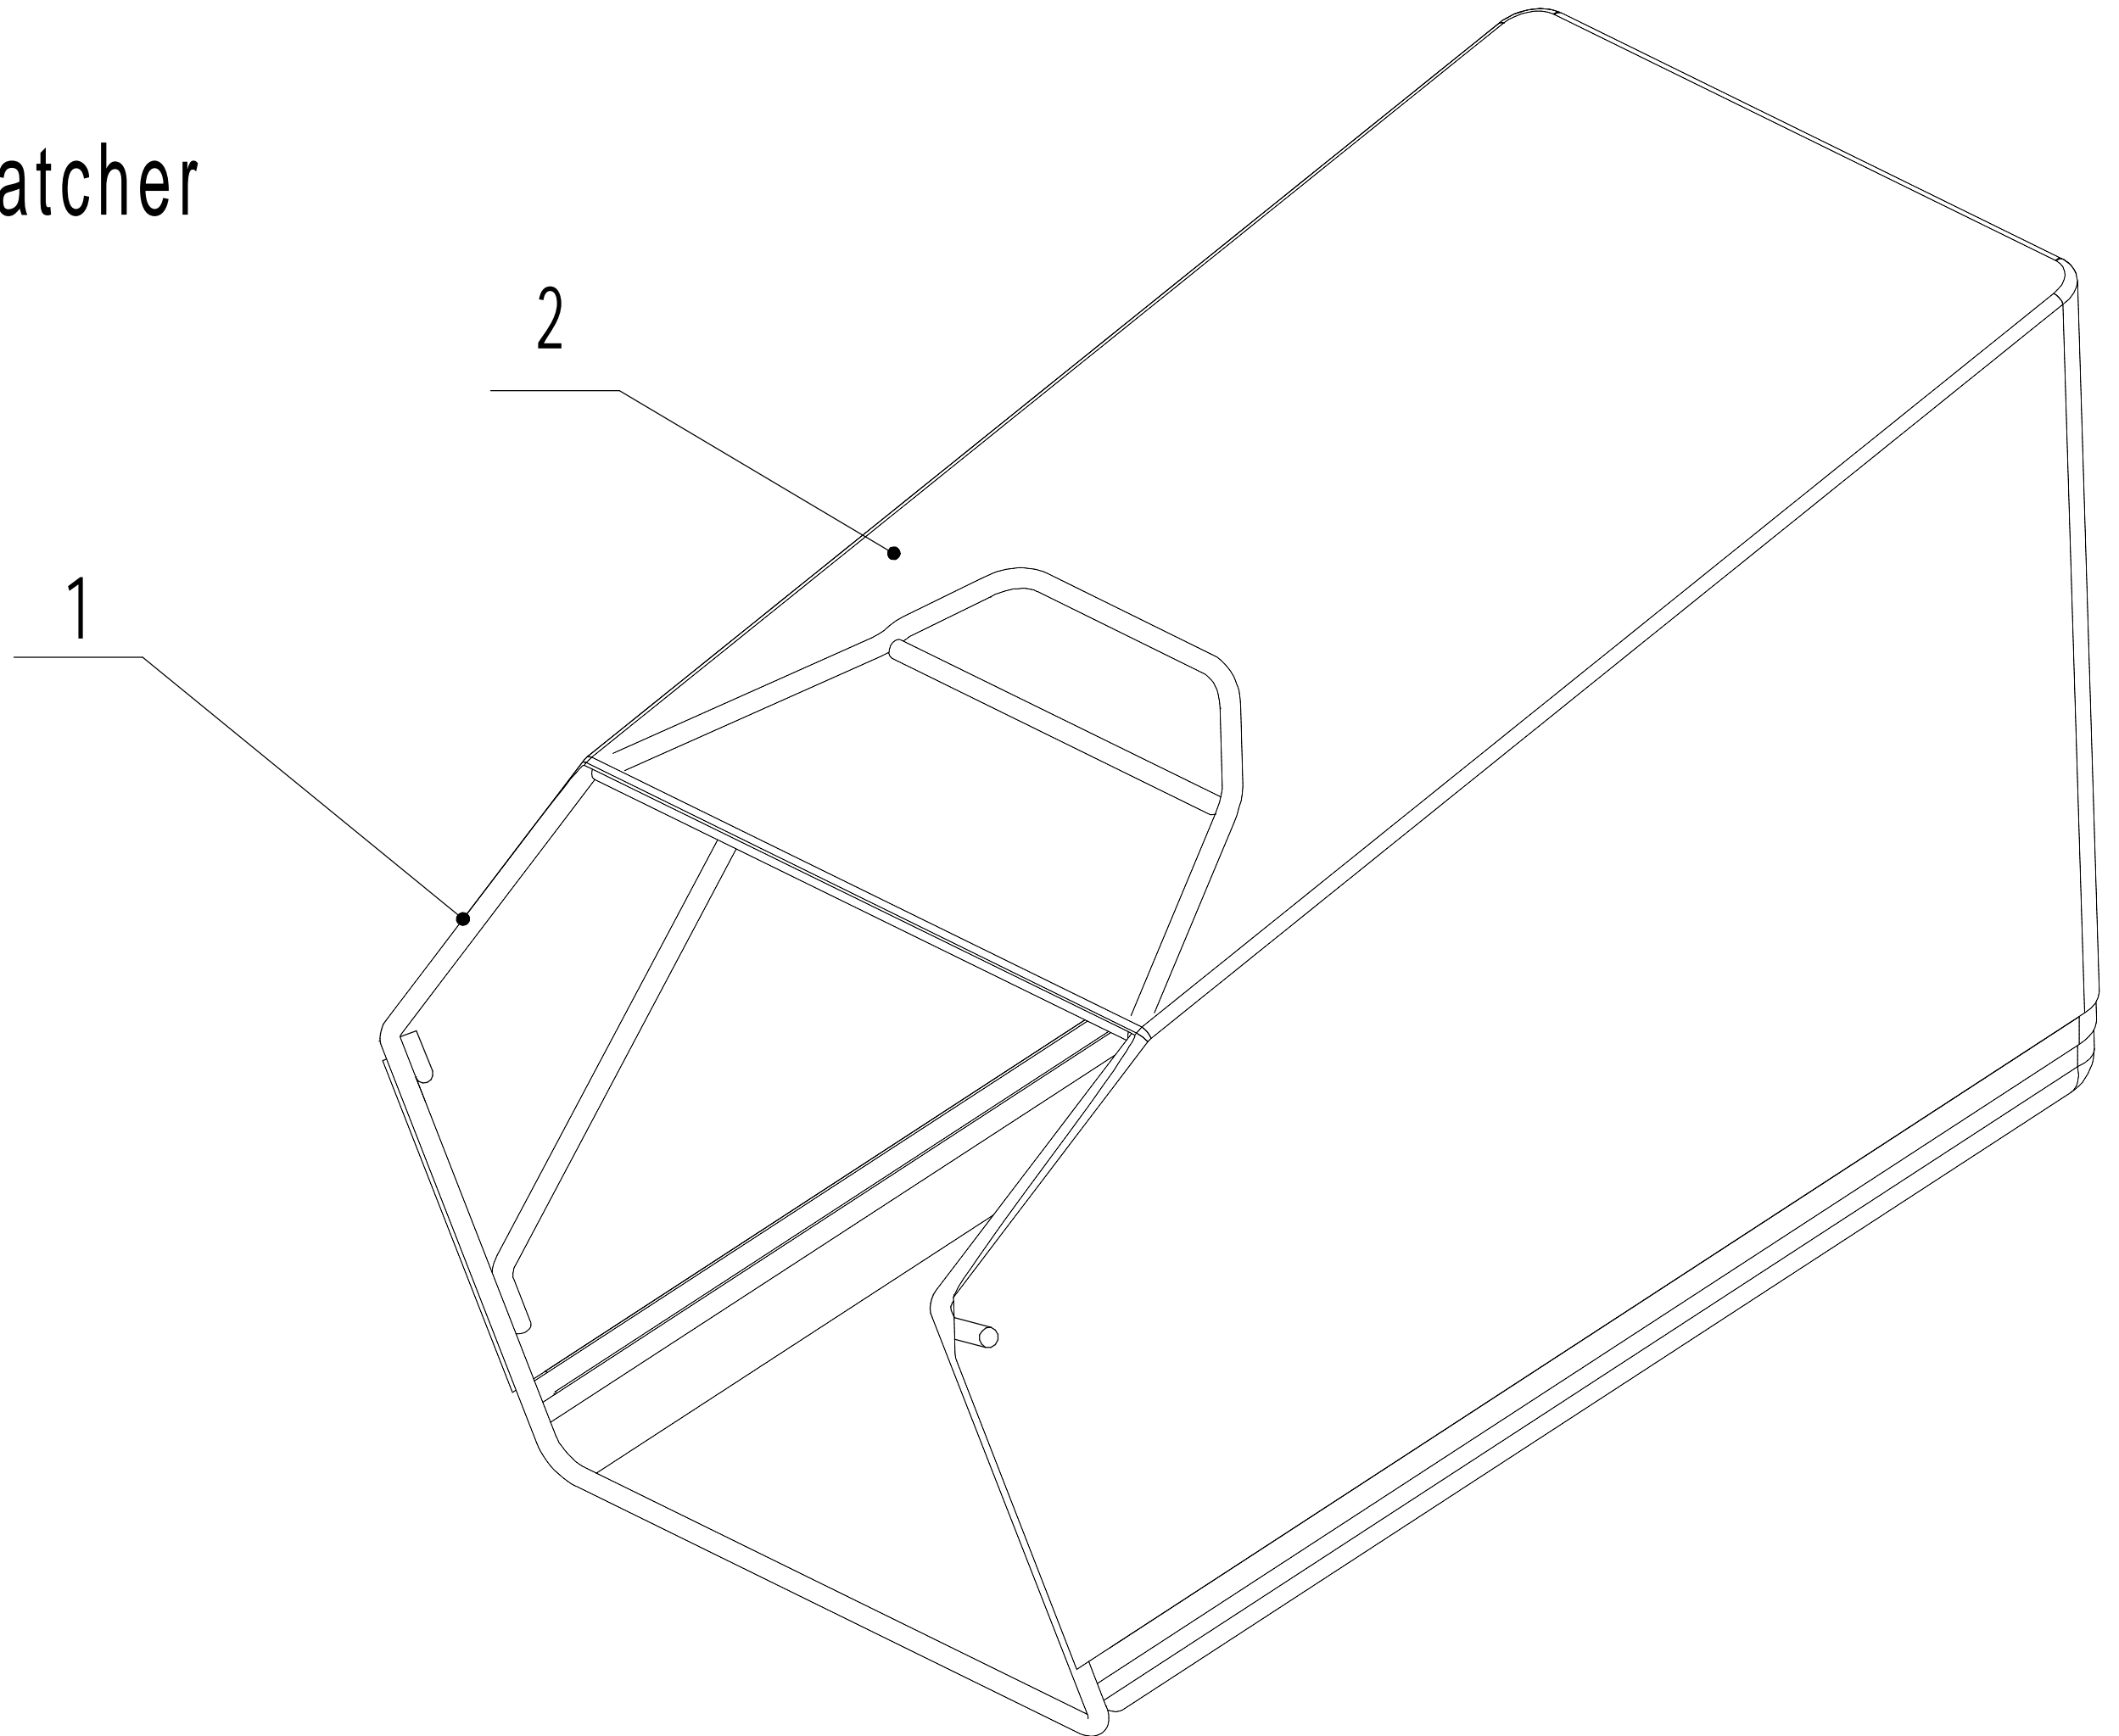

Grass Catcher

Order	Part number	Name_English	Quantity
1	5320602010S/22	Frame Weldment	1
2	5320603021S/84	Grass Bag	1