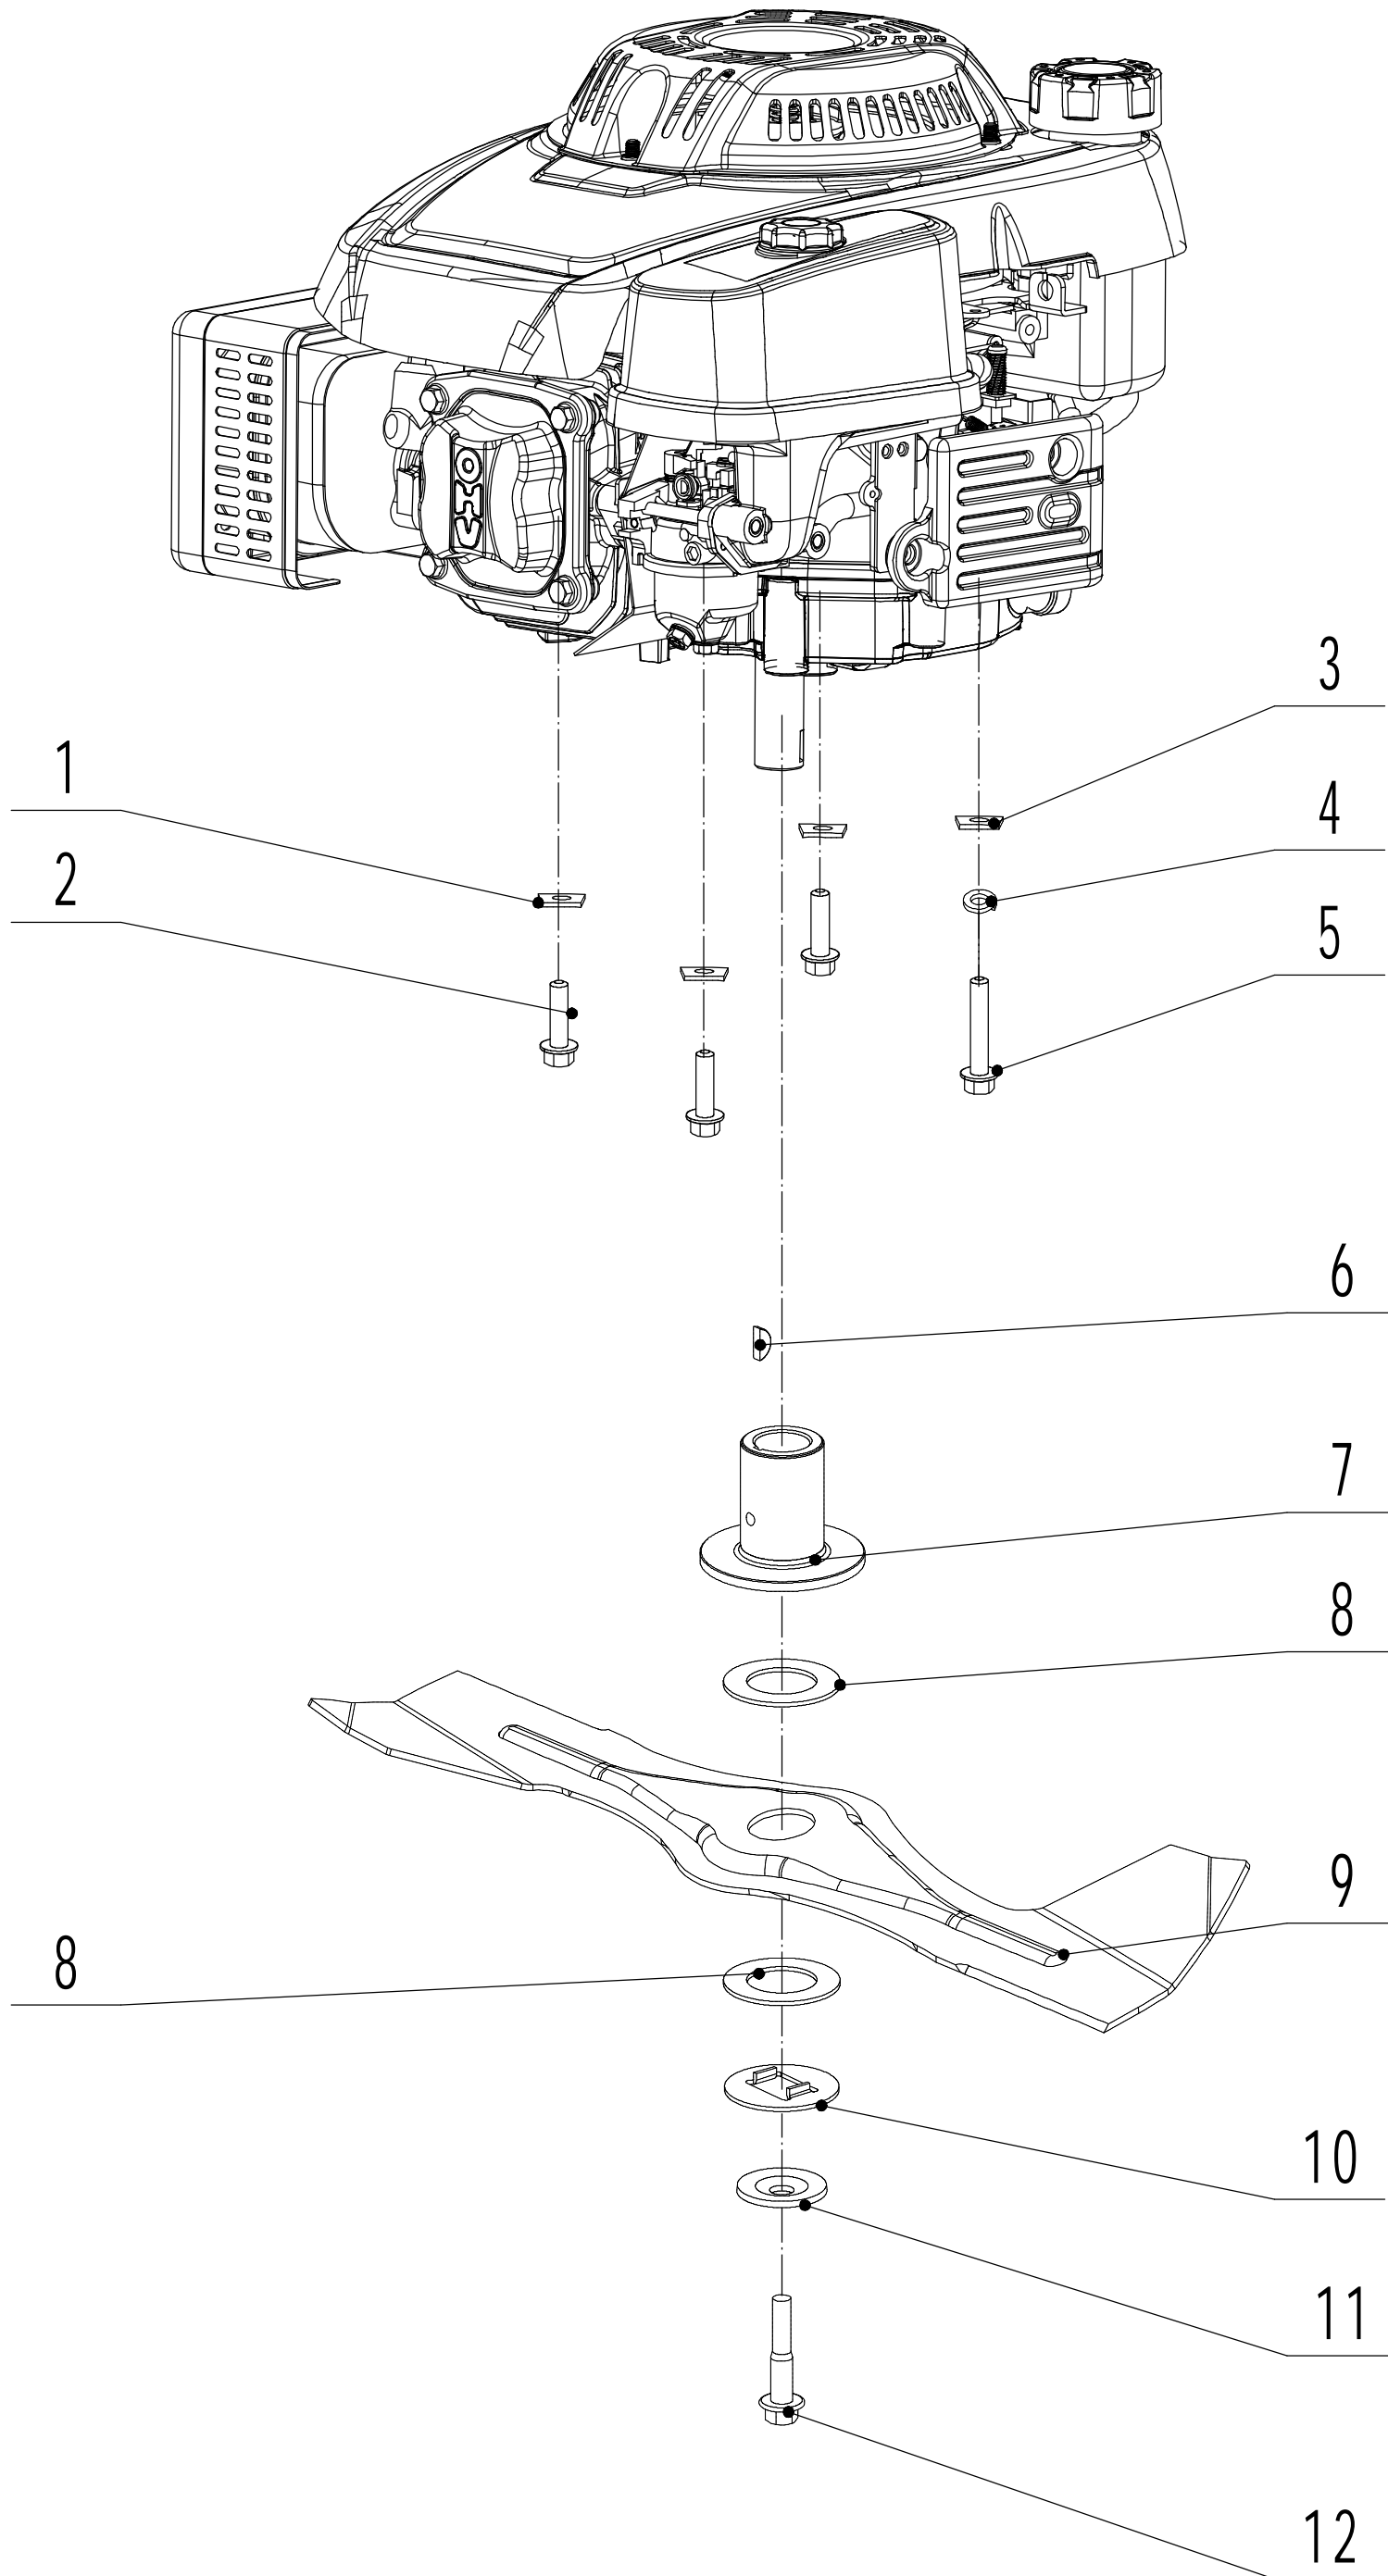

## 2018

WB537SC V-3IN1

Order	Part number	Name_English	Quantity
1	5320101030S/44	Chassis	1
2	0202006000	Lock Nut - M6	15
3	5320121030/01	Graduator	1
4	0108006015	Screw - M6x15	3
5	5020120010/02	Side Discharge Cover Pivot	1
6	0204006000	Lock Nut - M6	2
7	5020118010/02	Side Discharge Cover Bracket	1
8	5020121010	Side Discharge Cover	1
9	5020122010	Side Discharge Deflector	1
10	0107006014	Bolt - M6x14	2
11	5020119010	Side Discharge Cover Spring	1
12	0102008016	Bolt - M8x16	8
13	0104005012	Screw - M5x12	4
14	AVSA000000040/22	Tooth Disc	2
15	5020116020S/40	Right Handle Bracket	1
16	0202005000	Lock Nut - M5	4
17	0202008000	Lock Nut - M8	8
18	0102006012	Bolt - M6x12	14
19	5320115030S/44	Connector	1
20	5320117010S	Upper Shield	1
21	0106004009	Screw - ST4.2x9.5	2
22	5320136010S/02	Spacer	1
24	5320127050/22	Rear Cover	1
25	5320128020S/02	Rear Cover Pivot	1
26	5020127010	Rear Cover Spring	1
27	0106004013	Screw - ST4.2x13	3
29	5320127040	Sealing Strip	1
30	5320114020/01	Upper Bearing Bracket	2
31	5020115020S/40	Left Handle Bracket	1
32	5320124010/02	Pivot-Trailing Flap	1
33	5320125010	Trailing Flap	1
34	5360115010	Mulching Plug	1
35	0301010000	Washer	2
36	5320332010/02	Connecting Rod Spring	1
37	5320331010/40	Connecting Rod	1
38	5320333010	Check ring	2

# Blade Components

Order	Part number	Name_English	Quantity
1	5310112020/02	Washer	3
2	5320115010	Bolt - 3/8-16x35	3
3	5310112010/02	Washer	1
4	0401008000	Spring Washer - M8	1
5	0101008035	Bolt	1
6	4510401010	Key	1
7	4510402010/02	Adapter	1
8	5310402010	Friction Disc	2
9	5310403010/22	Blade	1
10	5310404010/02	Lock Disc	1
11	5310406010/04	Dish Spring	1
12	5310415010	Central Bolt	1

Front Axle

Order	Part number	Name_English	Quantity
1	5310214010	Wheel Cap	2
2	0101008015	Bolt - M8x15	2
3	0401008000	Spring Washer - M8	2
4	0301006000	Spacer - M8	2
5	5310212010	8" Wheel Asssmbly	2
6	5310213010	Bearing	4
8	5310211010/02	Spring Washer	2
9	5310210010/02	Spacer	2
10	5310209010	Spherical Bearing	4
11	5320202010/01	Front Axle Weldment	1