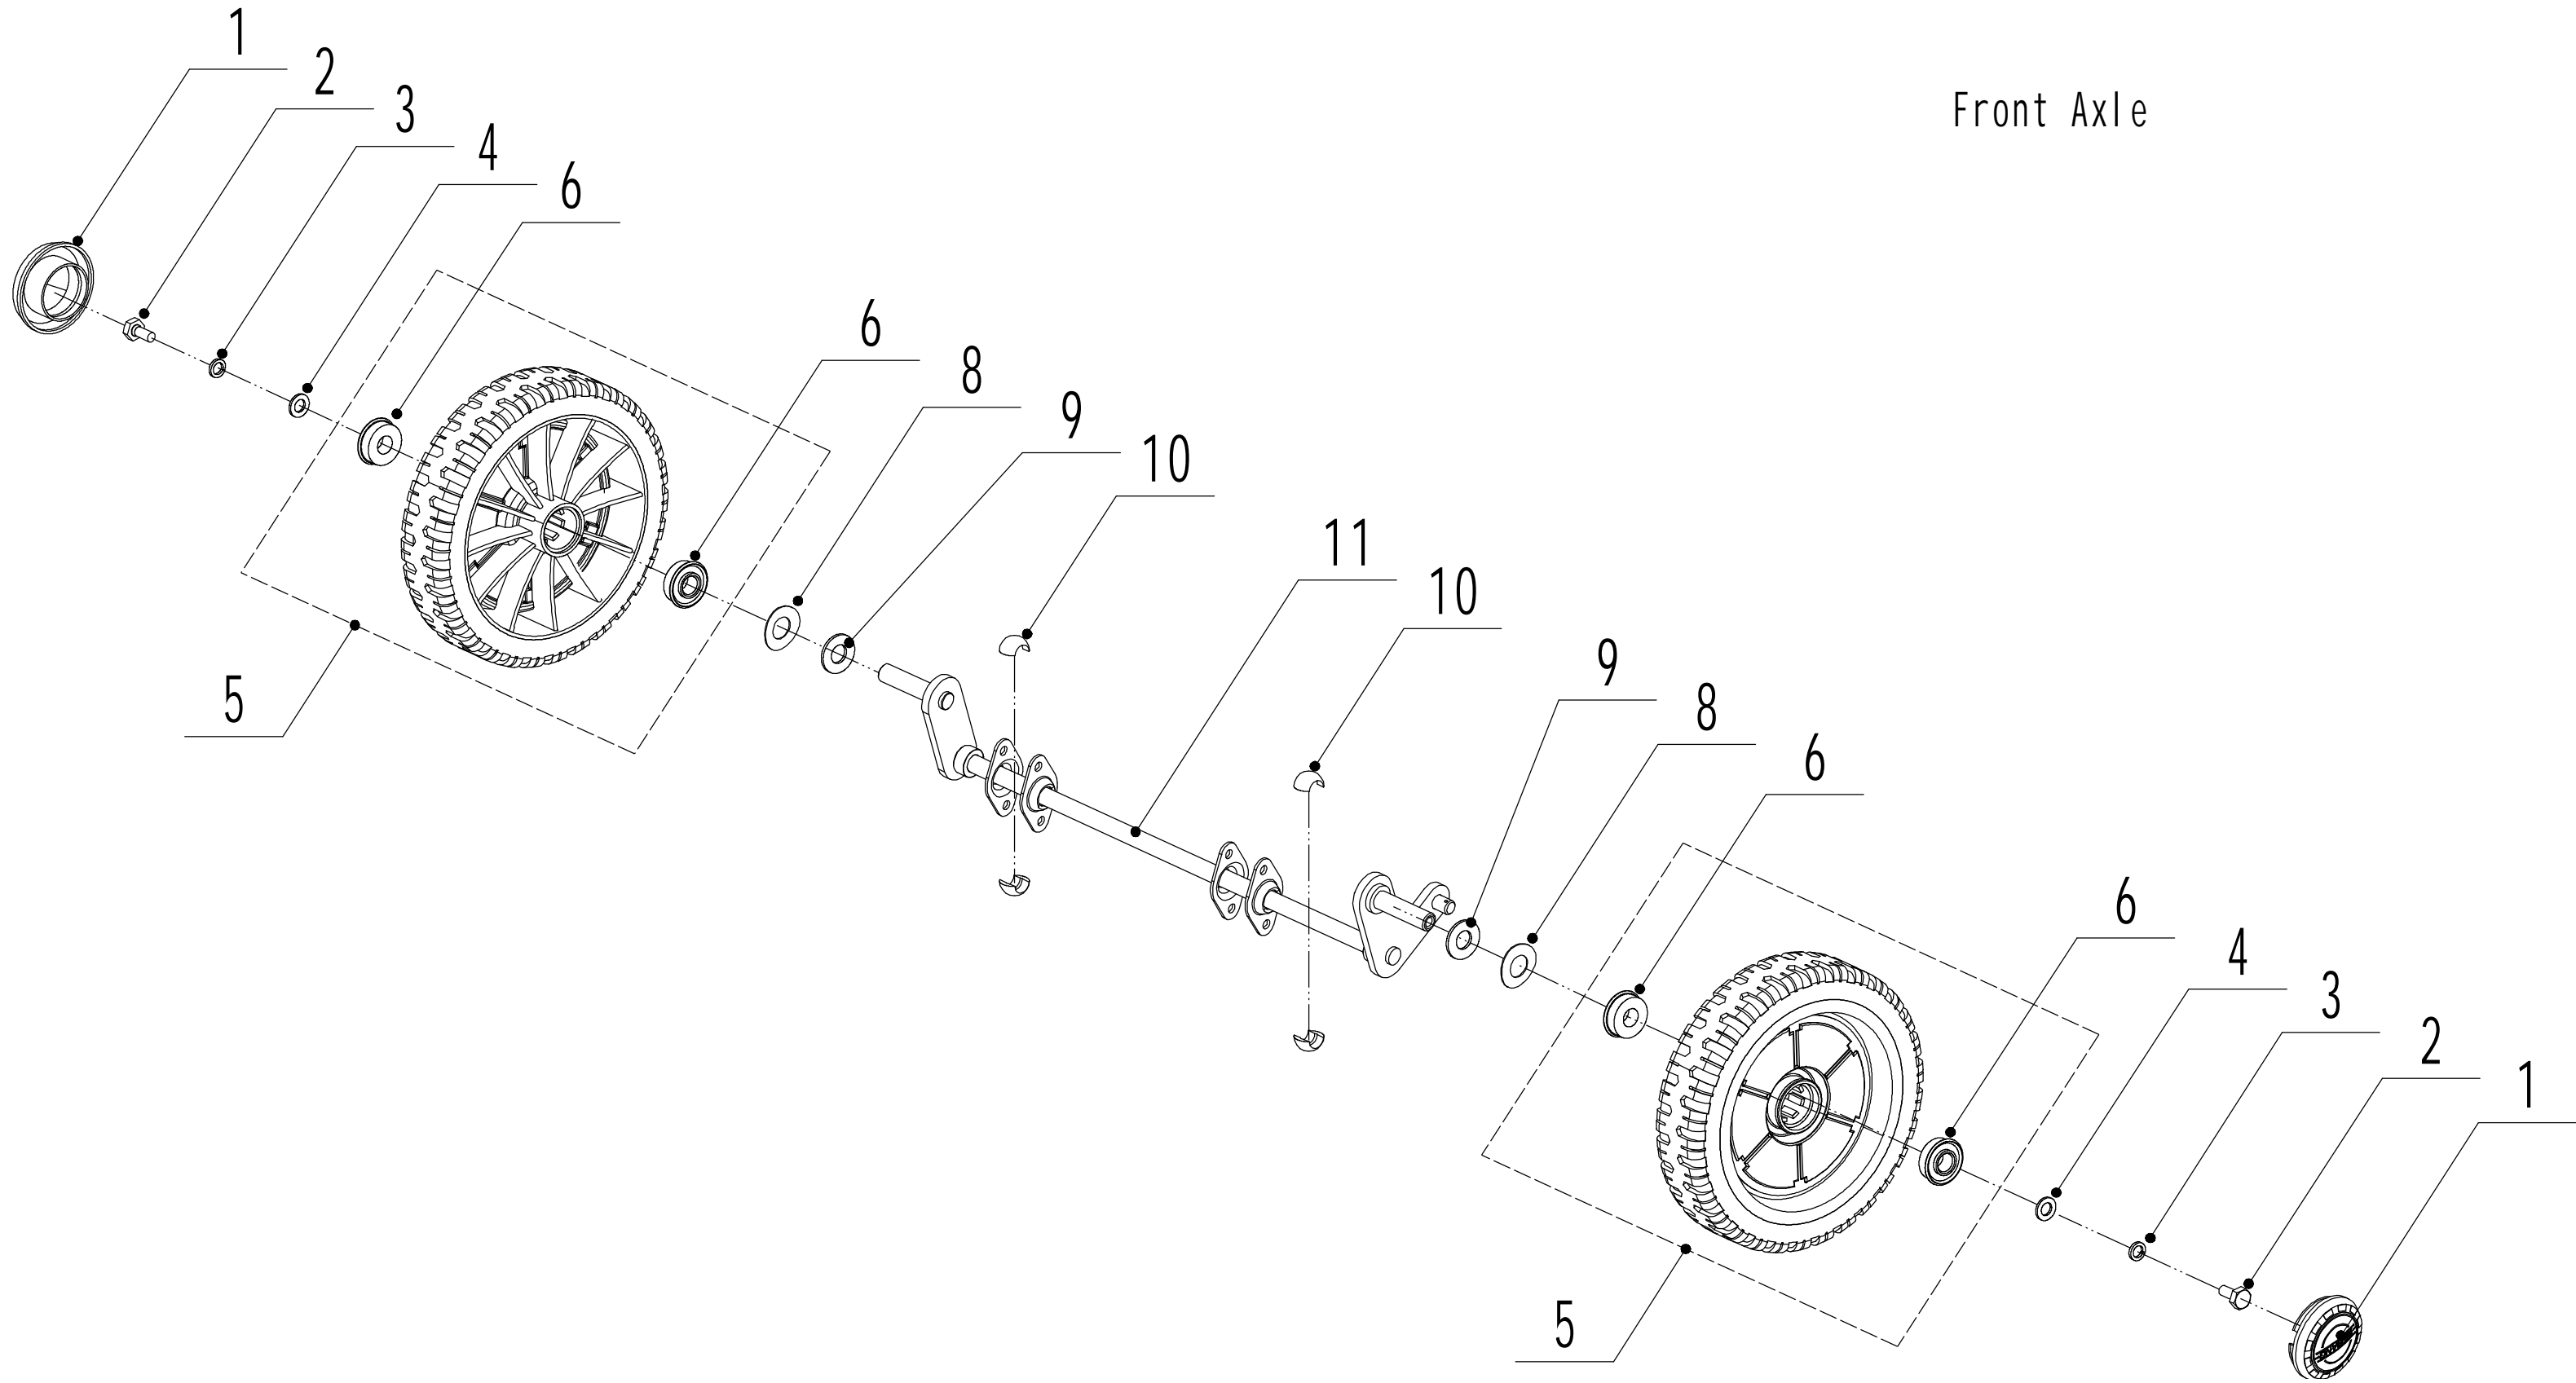

## 2018

WB537SC V-3IN1

Order	Part number	Name_English	Quantity
1	5320101030S/44	Chassis	1
2	0202006000	Lock Nut - M6	15
3	5320121030/01	Graduator	1
4	0108006015	Screw - M6x15	3
5	5020120010/02	Side Discharge Cover Pivot	1
6	0204006000	Lock Nut - M6	2
7	5020118010/02	Side Discharge Cover Bracket	1
8	5020121010	Side Discharge Cover	1
9	5020122010	Side Discharge Deflector	1
10	0107006014	Bolt - M6x14	2
11	5020119010	Side Discharge Cover Spring	1
12	0102008016	Bolt - M8x16	8
13	0104005012	Screw - M5x12	4
14	AVSA000000040/22	Tooth Disc	2
15	5020116020S/40	Right Handle Bracket	1
16	0202005000	Lock Nut - M5	4
17	0202008000	Lock Nut - M8	8
18	0102006012	Bolt - M6x12	14
19	5320115030S/44	Connector	1
20	5320117010S	Upper Shield	1
21	0106004009	Screw - ST4.2x9.5	2
22	5320136010S/02	Spacer	1
24	5320127050/22	Rear Cover	1
25	5320128020S/02	Rear Cover Pivot	1
26	5020127010	Rear Cover Spring	1
27	0106004013	Screw - ST4.2x13	3
29	5320127040	Sealing Strip	1
30	5320114020/01	Upper Bearing Bracket	2
31	5020115020S/40	Left Handle Bracket	1
32	5320124010/02	Pivot-Trailing Flap	1
33	5320125010	Trailing Flap	1
34	5360115010	Mulching Plug	1
35	0301010000	Washer	2
36	5320332010/02	Connecting Rod Spring	1
37	5320331010/40	Connecting Rod	1
38	5320333010	Check ring	2

# Blade Components

Order	Part number	Name_English	Quantity
1	5310112020/02	Washer	3
2	5320115010	Bolt - 3/8-16x35	3
3	5310112010/02	Washer	1
4	0401008000	Spring Washer - M8	1
5	0101008035	Bolt	1
6	4510401010	Key	1
7	4510402010/02	Adapter	1
8	5310402010	Friction Disc	2
9	5310403010/22	Blade	1
10	5310404010/02	Lock Disc	1
11	5310406010/04	Dish Spring	1
12	5310415010	Central Bolt	1

Front Axle

Order	Part number	Name_English	Quantity
1	5310214010	Wheel Cap	2
2	0101008015	Bolt - M8x15	2
3	0401008000	Spring Washer - M8	2
4	0301006000	Spacer - M8	2
5	5310212010	8" Wheel Asssmbly	2
6	5310213010	Bearing	4
8	5310211010/02	Spring Washer	2
9	5310210010/02	Spacer	2
10	5310209010	Spherical Bearing	4
11	5320202010/01	Front Axle Weldment	1