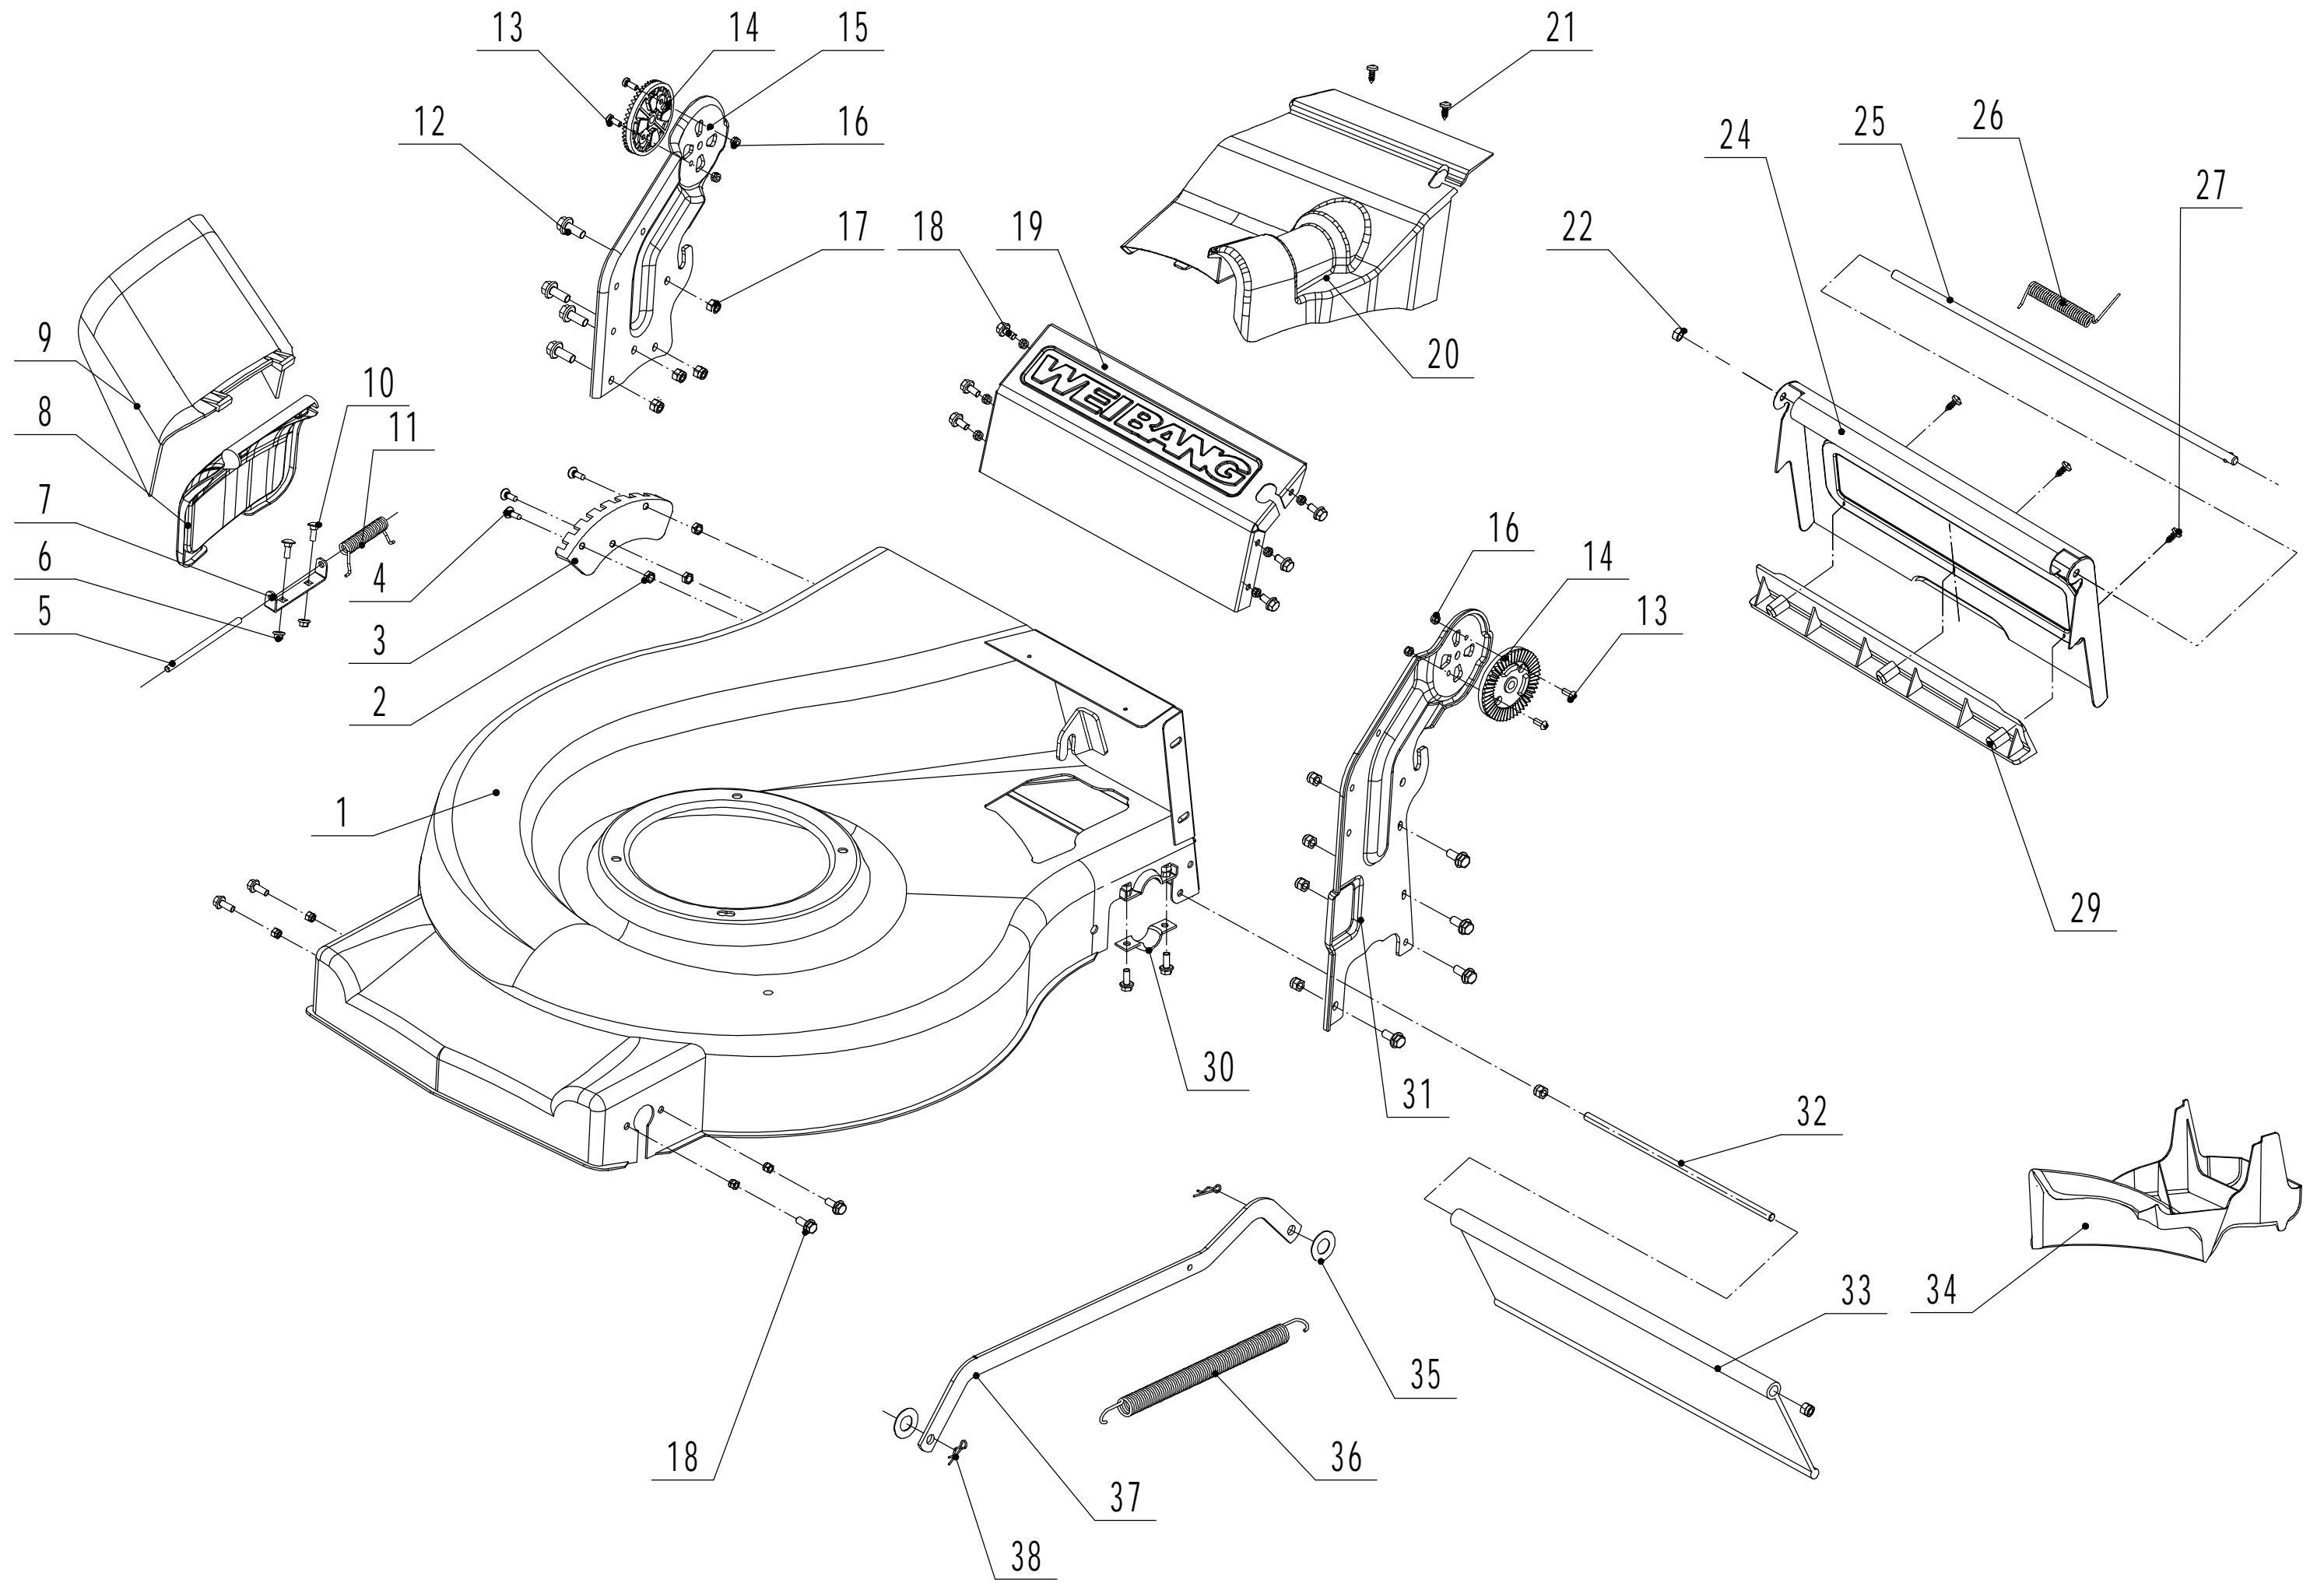

## 2018

WB537SC V-3IN1

Order	Part number	Name_English	Quantity
1	5320101030S/44	Chassis	1
2	0202006000	Lock Nut - M6	15
3	5320121030/01	Graduator	1
4	0108006015	Screw - M6x15	3
5	5020120010/02	Side Discharge Cover Pivot	1
6	0204006000	Lock Nut - M6	2
7	5020118010/02	Side Discharge Cover Bracket	1
8	5020121010	Side Discharge Cover	1
9	5020122010	Side Discharge Deflector	1
10	0107006014	Bolt - M6x14	2
11	5020119010	Side Discharge Cover Spring	1
12	0102008016	Bolt - M8x16	8
13	0104005012	Screw - M5x12	4
14	AVSA000000040/22	Tooth Disc	2
15	5020116020S/40	Right Handle Bracket	1
16	0202005000	Lock Nut - M5	4
17	0202008000	Lock Nut - M8	8
18	0102006012	Bolt - M6x12	14
19	5320115030S/44	Connector	1
20	5320117010S	Upper Shield	1
21	0106004009	Screw - ST4.2x9.5	2
22	5320136010S/02	Spacer	1
24	5320127050/22	Rear Cover	1
25	5320128020S/02	Rear Cover Pivot	1
26	5020127010	Rear Cover Spring	1
27	0106004013	Screw - ST4.2x13	3
29	5320127040	Sealing Strip	1
30	5320114020/01	Upper Bearing Bracket	2
31	5020115020S/40	Left Handle Bracket	1
32	5320124010/02	Pivot-Trailing Flap	1
33	5320125010	Trailing Flap	1
34	5360115010	Mulching Plug	1
35	0301010000	Washer	2
36	5320332010/02	Connecting Rod Spring	1
37	5320331010/40	Connecting Rod	1
38	5320333010	Check ring	2

# Blade Components

Order	Part number	Name_English	Quantity
1	5310112020/02	Washer	3
2	5320115010	Bolt - 3/8-16x35	3
3	5310112010/02	Washer	1
4	0401008000	Spring Washer - M8	1
5	0101008035	Bolt	1
6	4510401010	Key	1
7	4510402010/02	Adapter	1
8	5310402010	Friction Disc	2
9	5310403010/22	Blade	1
10	5310404010/02	Lock Disc	1
11	5310406010/04	Dish Spring	1
12	5310415010	Central Bolt	1

Front Axle

Order	Part number	Name_English	Quantity
1	5310214010	Wheel Cap	2
2	0101008015	Bolt - M8x15	2
3	0401008000	Spring Washer - M8	2
4	0301006000	Spacer - M8	2
5	5310212010	8" Wheel Asssmbly	2
6	5310213010	Bearing	4
8	5310211010/02	Spring Washer	2
9	5310210010/02	Spacer	2
10	5310209010	Spherical Bearing	4
11	5320202010/01	Front Axle Weldment	1