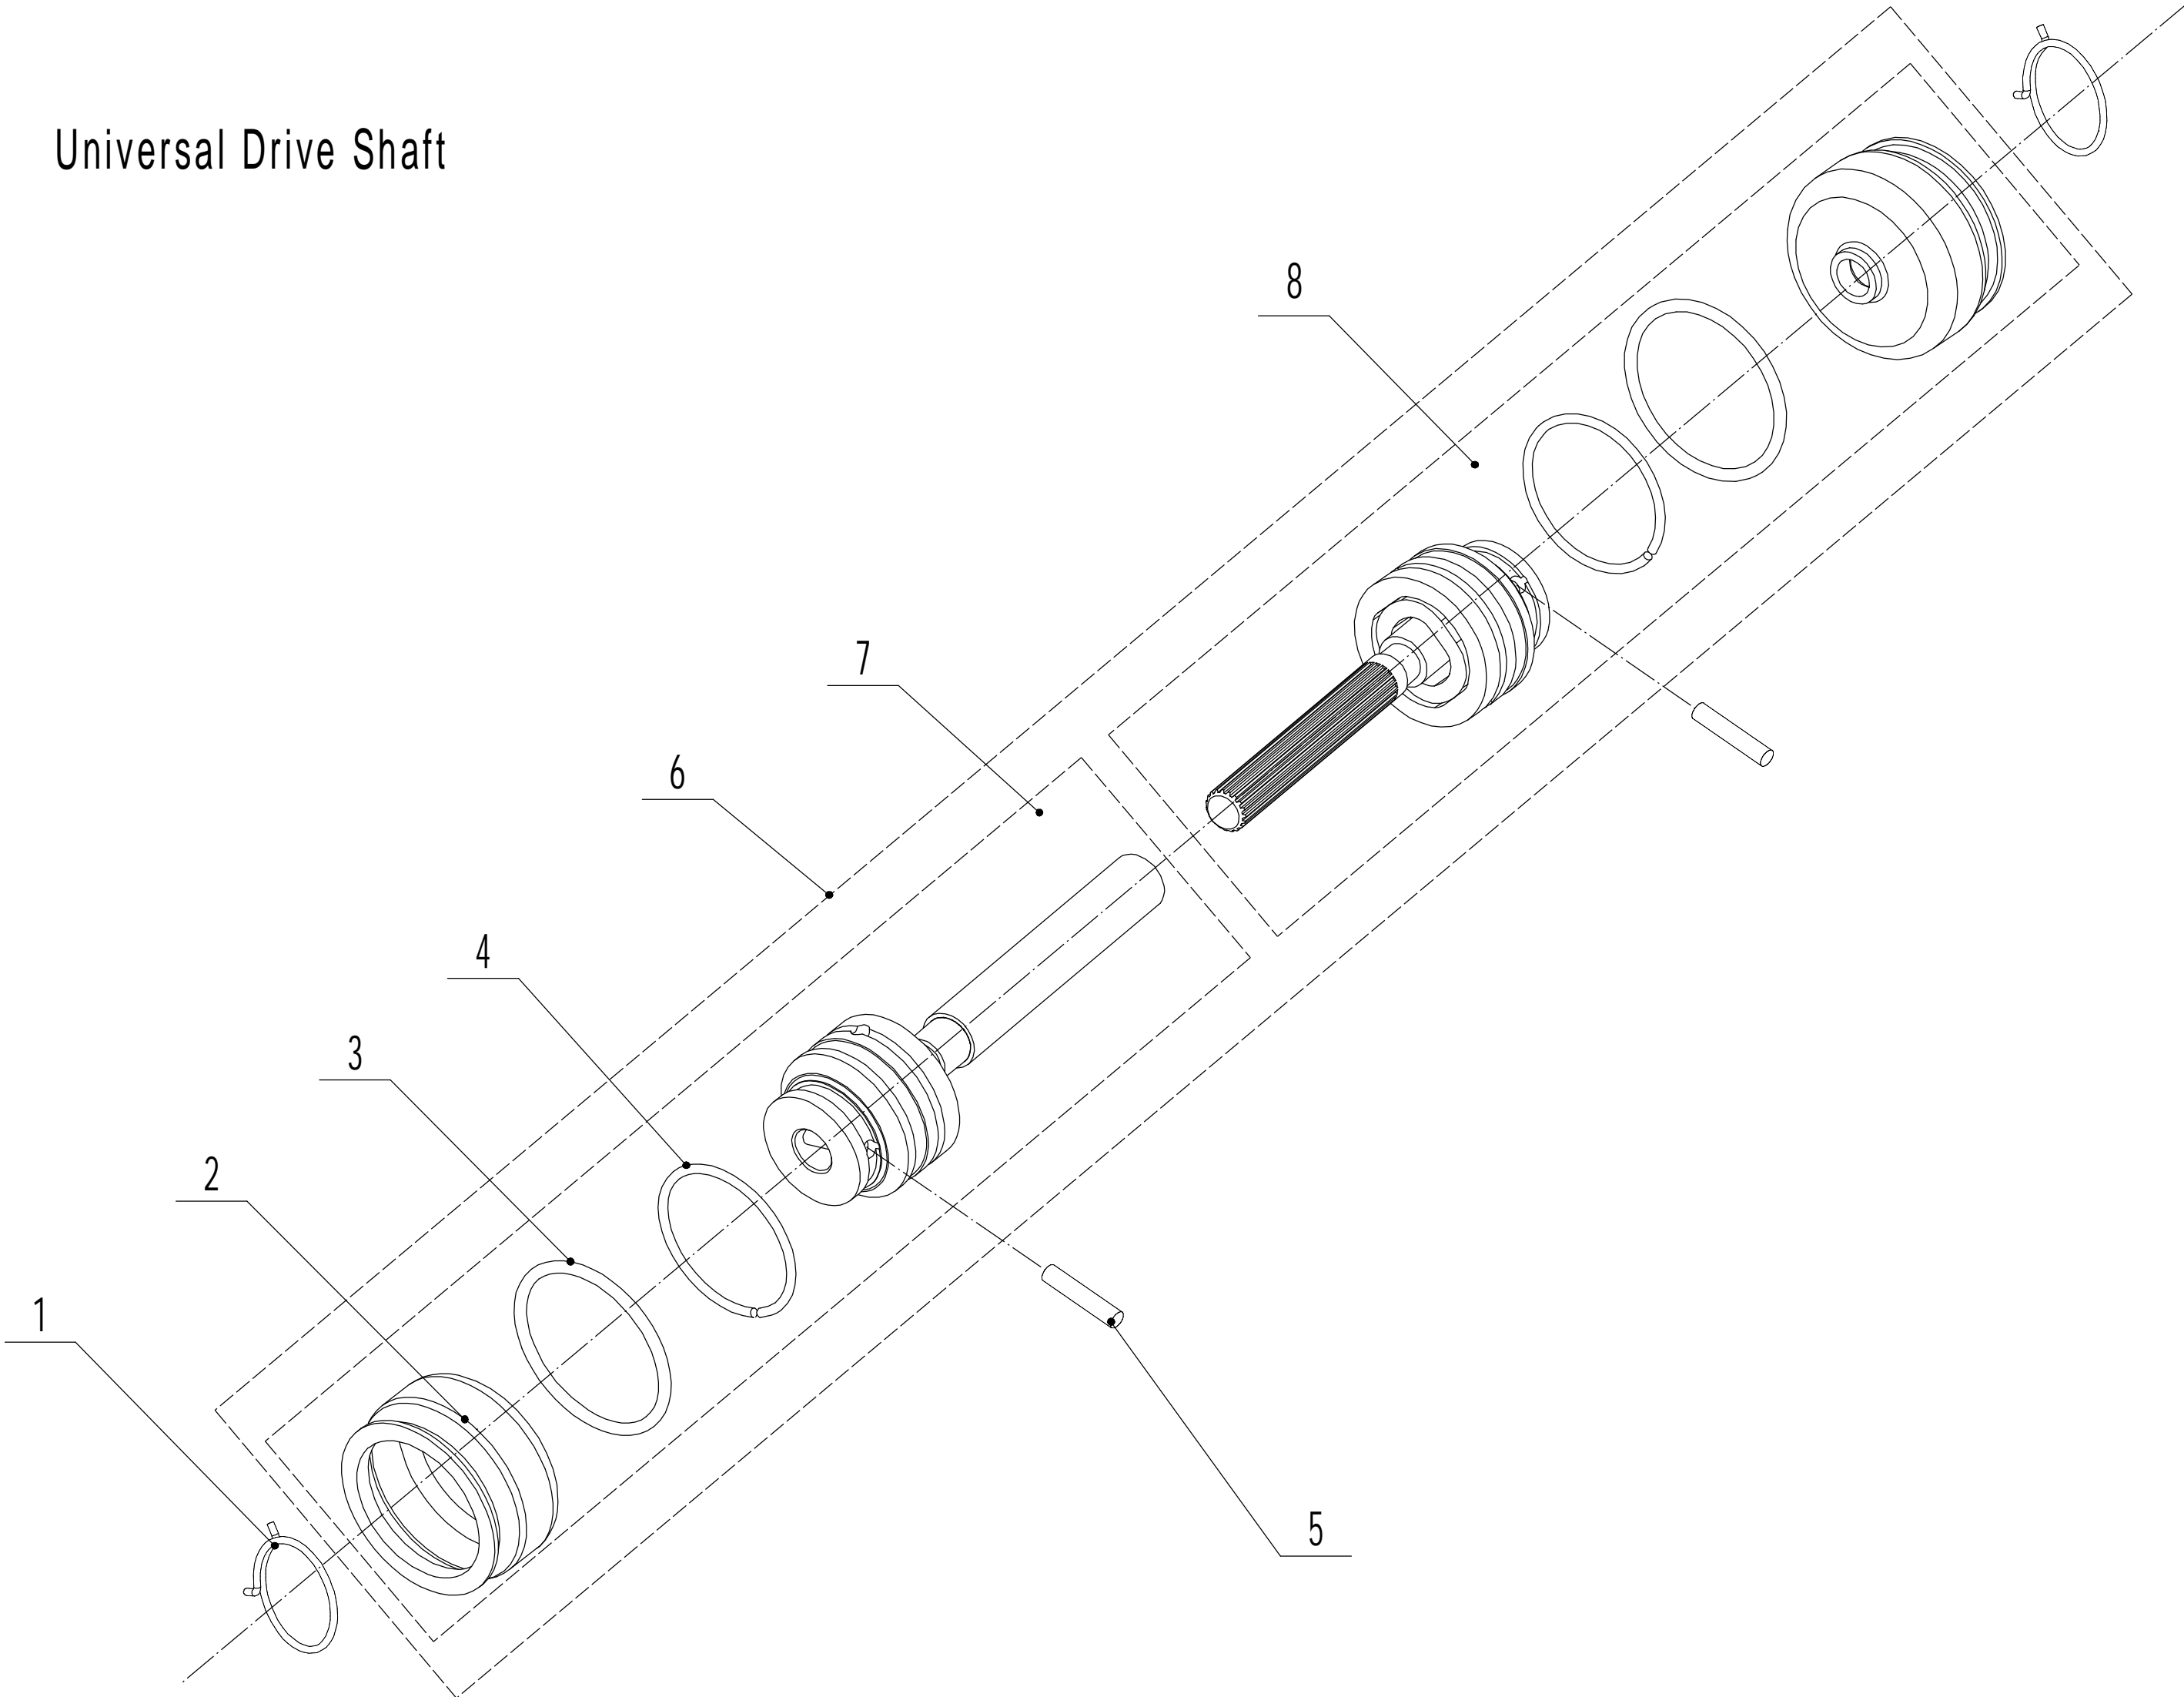

Universal Drive Shaft

Order	Part number	Name_English	Quantity
1	HQA020000020	Check Ring	2
2	HQA020000080	Anti-Dust Shield	2
3	1401028003	O-Ring	2
4	HQA020000030	Check Ring	2
5	HQA020000090	Pin	2
6	Y26ZCD02	Universal Drive Shaft	1
7	Y26ZCDA01	Universal Drive Shaft A	1
8	Y26ZCDB01	Universal Drive Shaft B	1