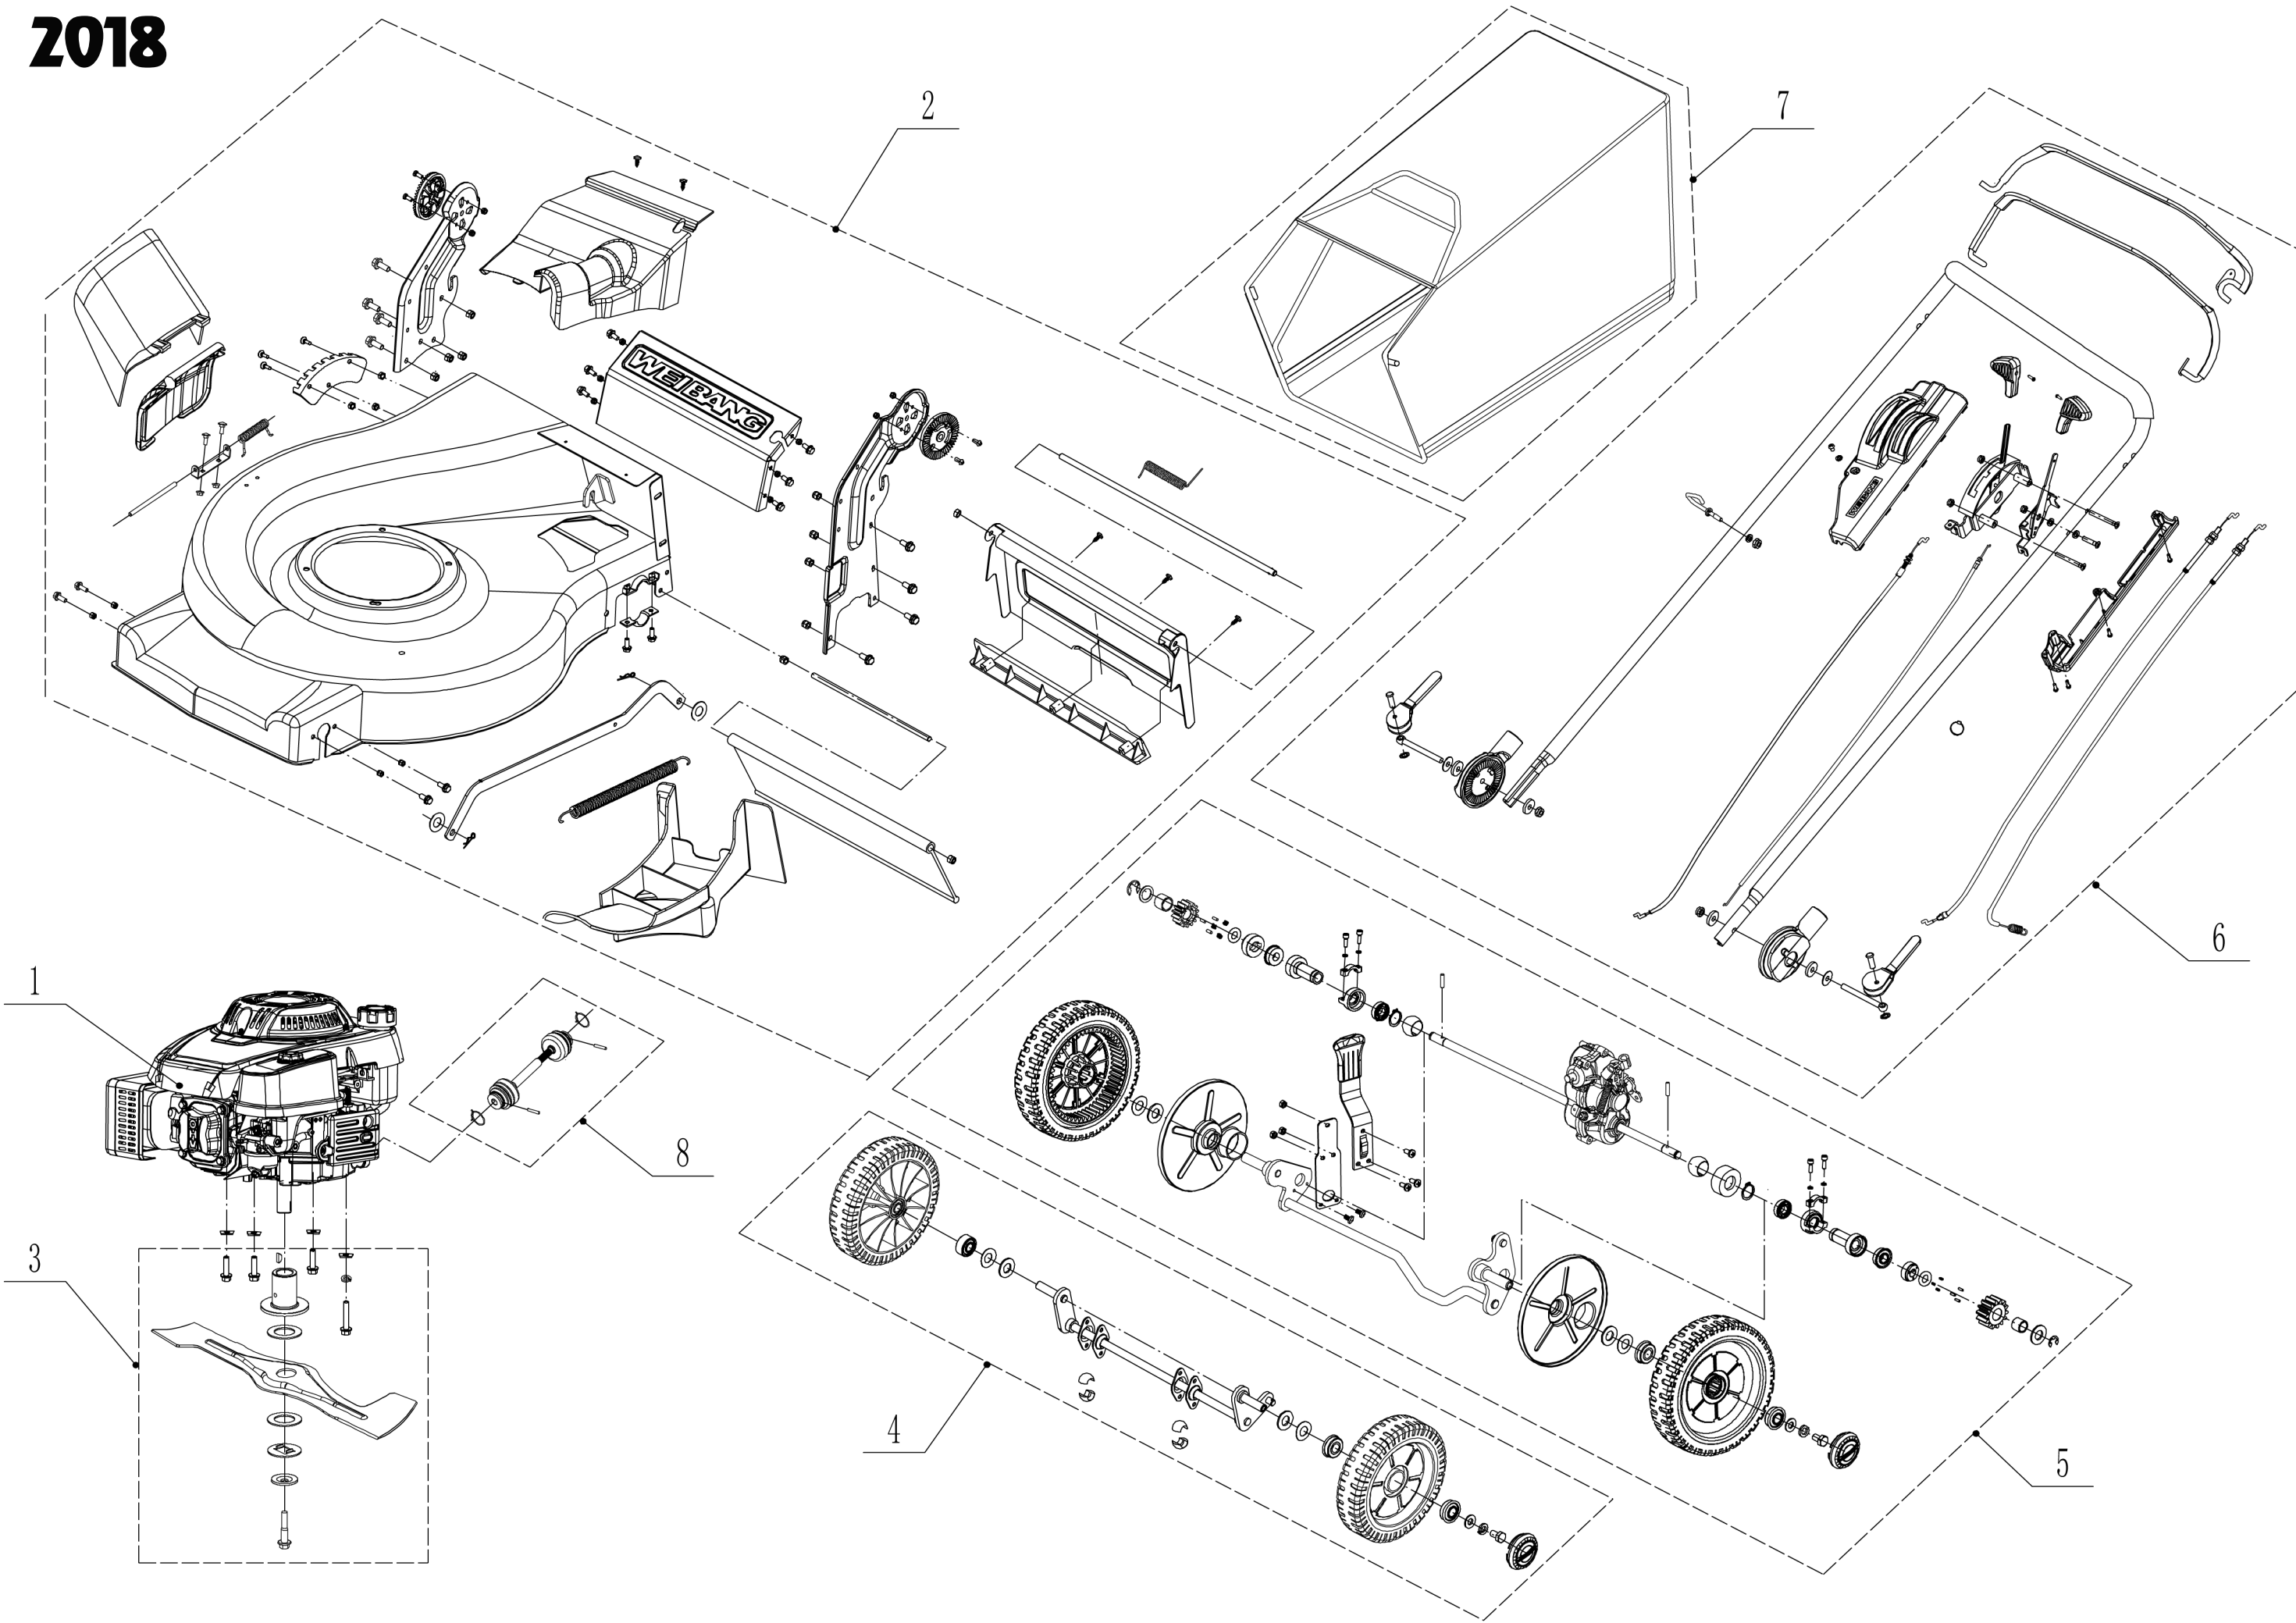

## 2018

WB537SC V-3IN1

Order	Part number	Name_English	Quantity
1	5320101030S/44	Chassis	1
2	0202006000	Lock Nut - M6	15
3	5320121030/01	Graduator	1
4	0108006015	Screw - M6x15	3
5	5020120010/02	Side Discharge Cover Pivot	1
6	0204006000	Lock Nut - M6	2
7	5020118010/02	Side Discharge Cover Bracket	1
8	5020121010	Side Discharge Cover	1
9	5020122010	Side Discharge Deflector	1
10	0107006014	Bolt - M6x14	2
11	5020119010	Side Discharge Cover Spring	1
12	0102008016	Bolt - M8x16	8
13	0104005012	Screw - M5x12	4
14	AVSA000000040/22	Tooth Disc	2
15	5020116020S/40	Right Handle Bracket	1
16	0202005000	Lock Nut - M5	4
17	0202008000	Lock Nut - M8	8
18	0102006012	Bolt - M6x12	14
19	5320115030S/44	Connector	1
20	5320117010S	Upper Shield	1
21	0106004009	Screw - ST4.2x9.5	2
22	5320136010S/02	Spacer	1
24	5320127050/22	Rear Cover	1
25	5320128020S/02	Rear Cover Pivot	1
26	5020127010	Rear Cover Spring	1
27	0106004013	Screw - ST4.2x13	3
29	5320127040	Sealing Strip	1
30	5320114020/01	Upper Bearing Bracket	2
31	5020115020S/40	Left Handle Bracket	1
32	5320124010/02	Pivot-Trailing Flap	1
33	5320125010	Trailing Flap	1
34	5360115010	Mulching Plug	1
35	0301010000	Washer	2
36	5320332010/02	Connecting Rod Spring	1
37	5320331010/40	Connecting Rod	1
38	5320333010	Check ring	2

# Blade Components

Order	Part number	Name_English	Quantity
1	5310112020/02	Washer	3
2	5320115010	Bolt - 3/8-16x35	3
3	5310112010/02	Washer	1
4	0401008000	Spring Washer - M8	1
5	0101008035	Bolt	1
6	4510401010	Key	1
7	4510402010/02	Adapter	1
8	5310402010	Friction Disc	2
9	5310403010/22	Blade	1
10	5310404010/02	Lock Disc	1
11	5310406010/04	Dish Spring	1
12	5310415010	Central Bolt	1

Front Axle

Order	Part number	Name_English	Quantity
1	5310214010	Wheel Cap	2
2	0101008015	Bolt - M8x15	2
3	0401008000	Spring Washer - M8	2
4	0301006000	Spacer - M8	2
5	5310212010	8" Wheel Asssmbly	2
6	5310213010	Bearing	4
8	5310211010/02	Spring Washer	2
9	5310210010/02	Spacer	2
10	5310209010	Spherical Bearing	4
11	5320202010/01	Front Axle Weldment	1