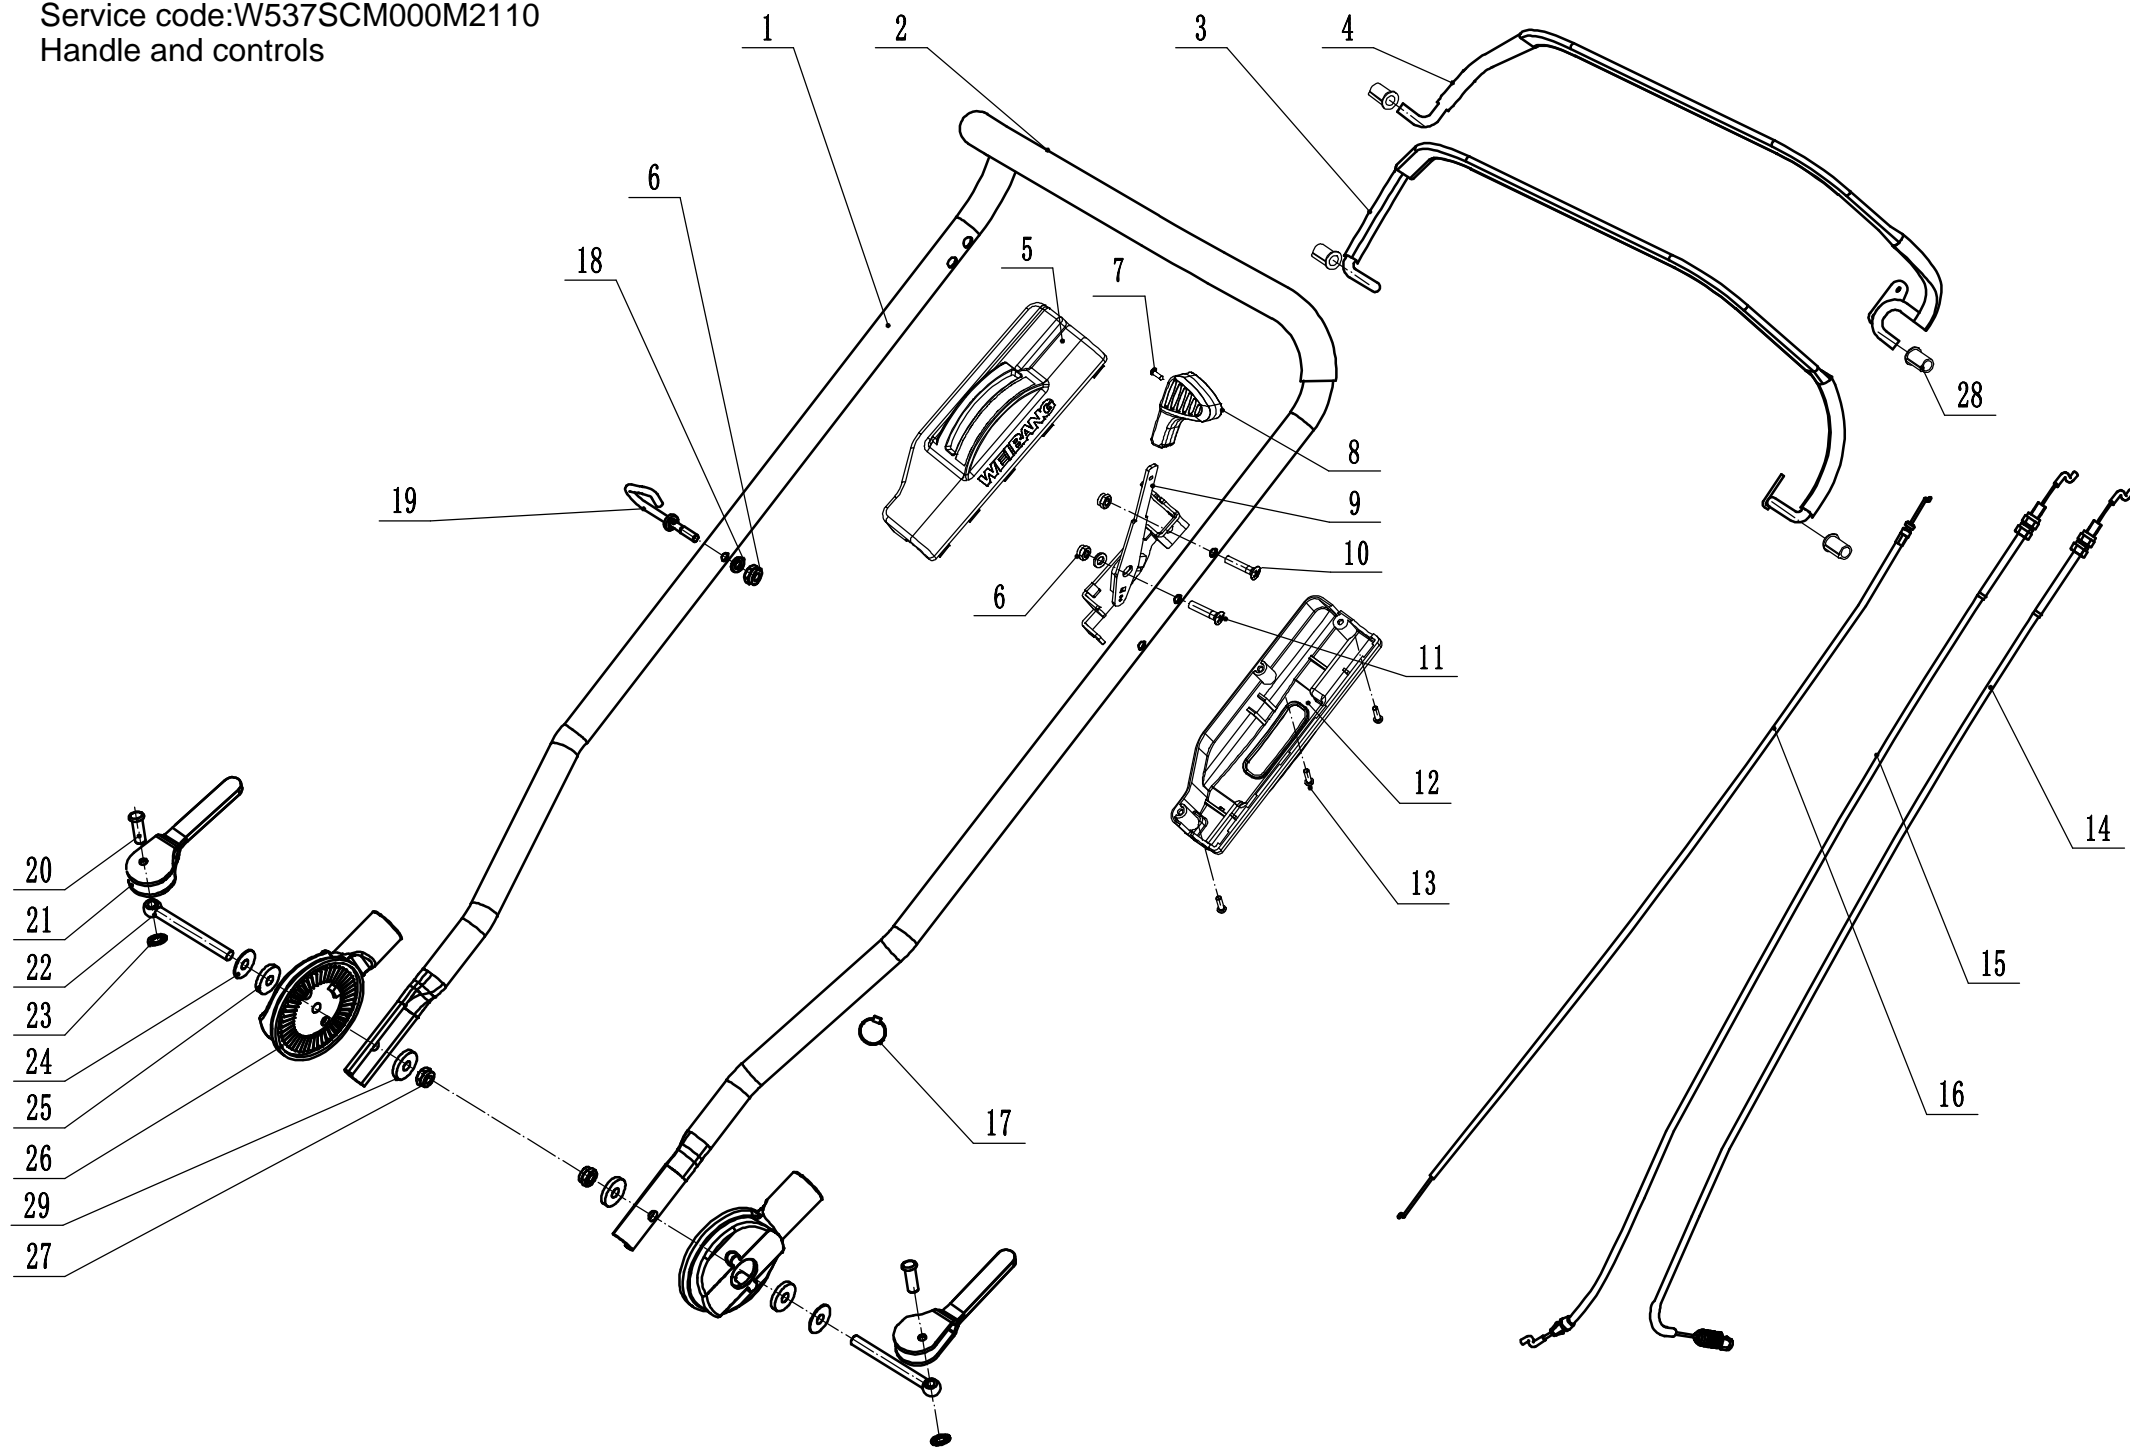

Model:WB537SC-M
Service code:W537SCM000M2110
Handle and controls

Part6 handle bar assembly Spare parts		
No.	ID Zboží	Název
1	GM53F090000010/49	Handle
2	GM56E010000082	Handle Sheath
3	5320511030S/40	Clutch Lever
4	5320503020S/40	OPC Lever
5	GM46E050000030	Throttle Control Box Upper Cover
6	0202006000	Lock Nut - M6
7	0106003013	Screw - ST2.9x13
8	5380510010	Throttle Control Grip
9	GM46E050100000	Throttle Control Bracket
10	0108006040	Screw - M6x40
11	0108006050	Screw - M6x50
12	GM46E050000040	Throttle Control Box Lower Cover
13	0113040018	Screw - ST4x18
14	LH189-1360	Clutch Cable
15	BS120-1140	Brake Cable
16	YM72-1115-A	Throttle Cable
17	ZD8/200	Cable tie
18	0301006000	Washer - M6
19	4510511010/01	Hook - Starter Rope
20	0801008025	Axis Pin - 8x25
21	GM56A100400000	Lock Lever
22	GM48S000000100	Connecting Bolt
23	4510114030	Fix Cap
24	GM56A100000040/04	Spacer
25	GM56A100000050/02	Spacer
26	GM48S030200000	Tooth Disc Kit
27	0203008000	Lock Nut-M8
28	76G506000	Handle wear cover
29	0302008000	Big flat washer - M8