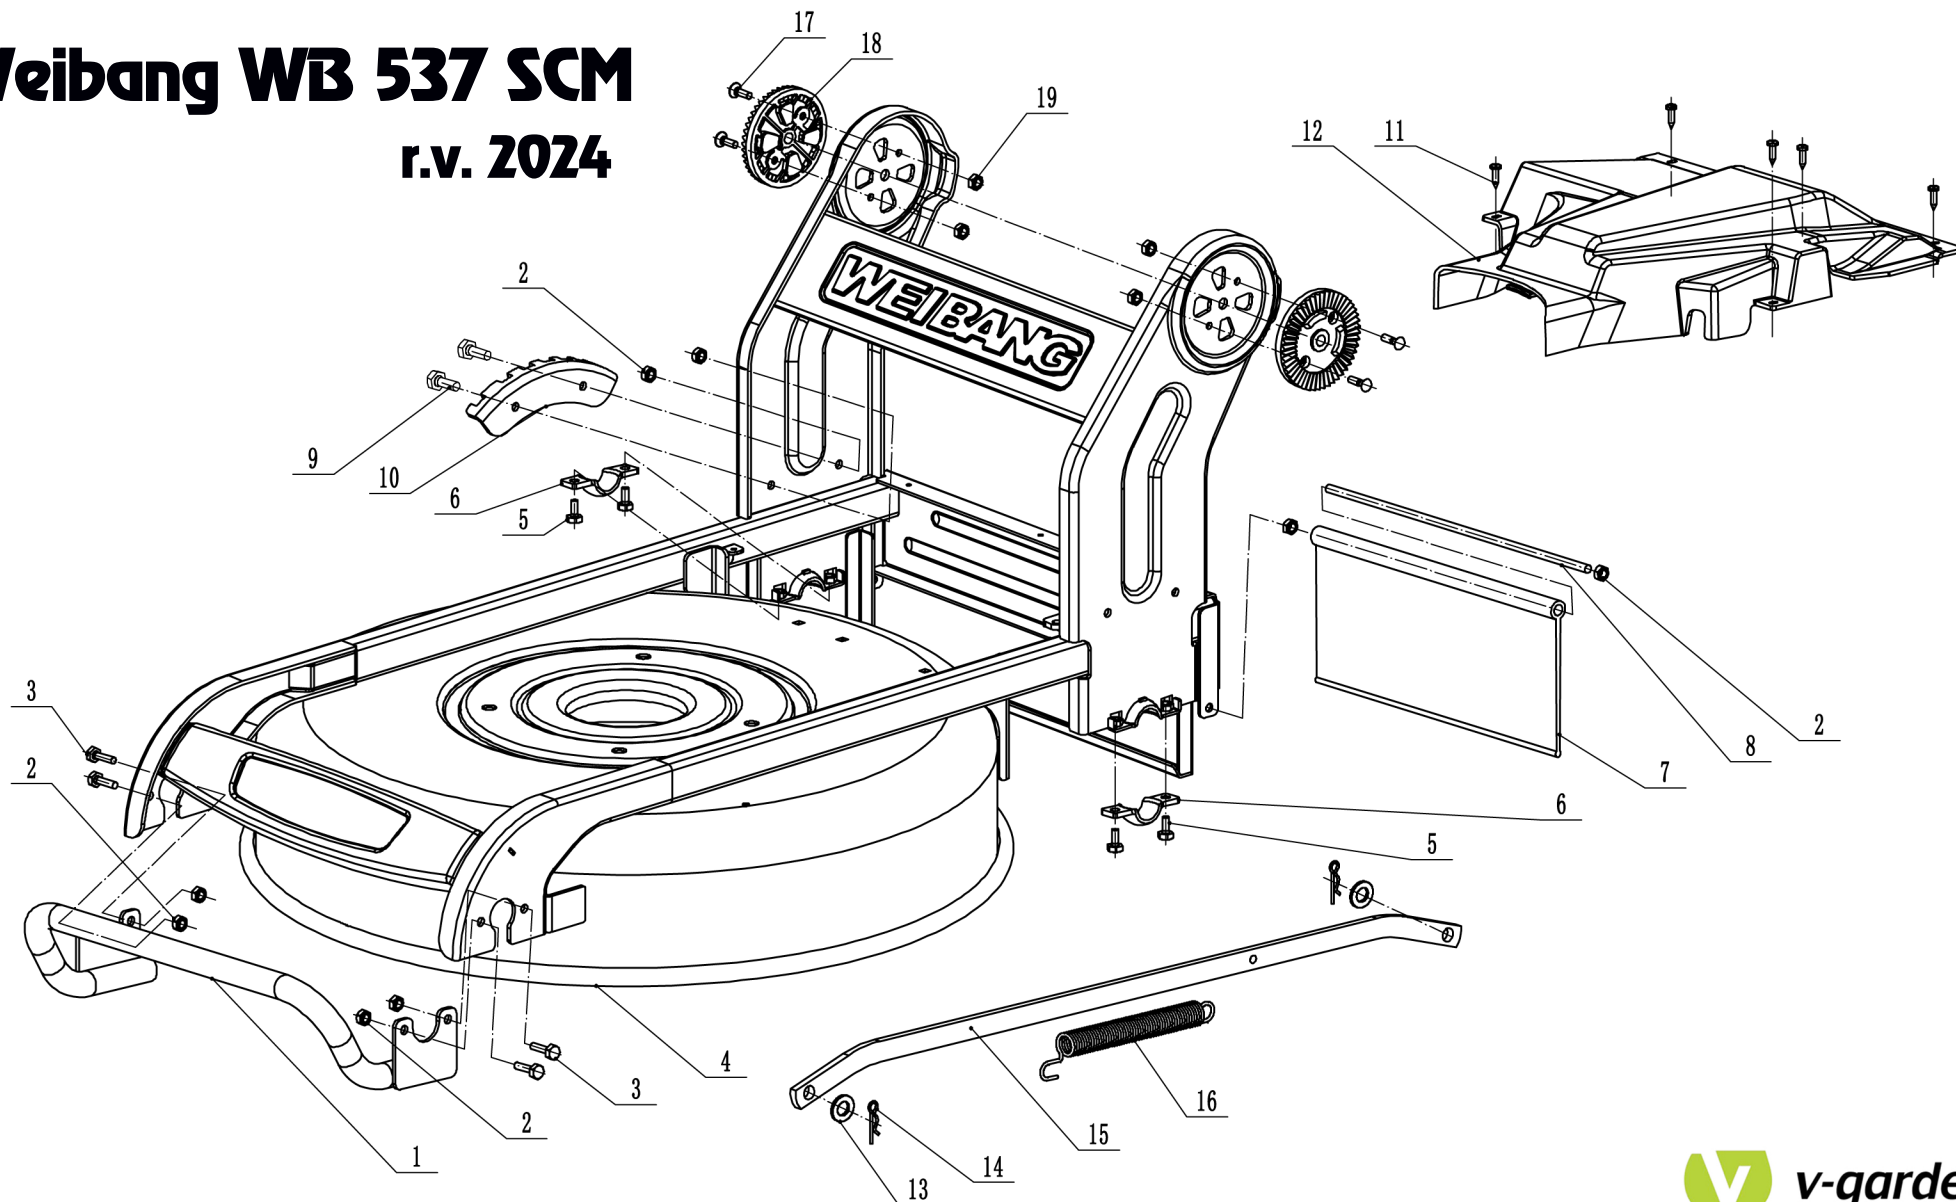

Model:WB537SC-M
Service code:W537SCM000M2110
Main body

Weibang WB 537 SCM

r.v. 2024

Part2 Main Body Spare parts		
No.	ID Zboží	Název
1	GM53A040000000/40	Bumper
2	0202006000	Lock Nut - M6
3	0102006018	Bolt - M6x18
4	GM53F010000000B1/49	Chassis
5	0102006012	Bolt - M6x12
6	5320114020/02	Bearing Holder
7	GM53A000000080	Trailing Flap
8	4510112020/02	Rod - Trailing Flap
9	0101006014	Bolt - M6x14
10	GM53A000000030/01	Graduator
11	0106004010	Screw - ST4.2x10
12	GM53A000000020	Rear Shield
13	0301010000	Washer - M10
14	5320333010	Check Ring
15	GM53A000000040/40	Connecting Rod
16	GM53F000000010/02	Spring - Connecting Rod
17	0104005012	Screw - M5x12
18	AVSA000000040/22	Tooth Disc
19	0202005000	Lock Nut - M5

Model:WB537SC-M

Service code:W537SCM000M2110

Blade system

Part3 blade component Spare parts		
No.	ID Zboží	Název
1	GM53A050000000	Engine Base
2	GM53A000000070/02	Bolt
3	VB53M10/845	Belt - V10x845
4	4510401010	Key
5	0105006006	Screw - M6x6
6	5020402070/02	Pulley
7	GM53F000000080	Dust cover
8	0106004013	screw
9	GM53F000000070/02	Adaptor
10	6006/2RS	Bearing
11	GM53A000000120	Spring Washer
12	GM53A000000010	Axle Protection Bracket
13	0204014000	Lock Nut - M14
14	GM53F000000040/04	Spacer
15	GM53F000000050	friction plate
16	GM53F000000030/32	Blade
17	GM53F000000060/04	Washer
18	5310406010/04	Spring Washer
19	GM53F000000090	Blade Bolt

Model:WB537SC-M
Service code:W537SCM000M2110
Front axle

Part4 front axle Spare parts		
No.	ID Zboží	Název
1	5380207010	Wheel Cap
2	0128008015	Bolt - M8x15
3	5380205010/40	8" AL Self-propelled Rear Wheel
4	5310213010	Bearing
6	5310211010/02	Spring Washer
7	5310210010/02	Spacer
8	GM53F020100000/01	Front Axle
9	5310209010	Spherical Bearing
10	GM53A020000010	Scraper