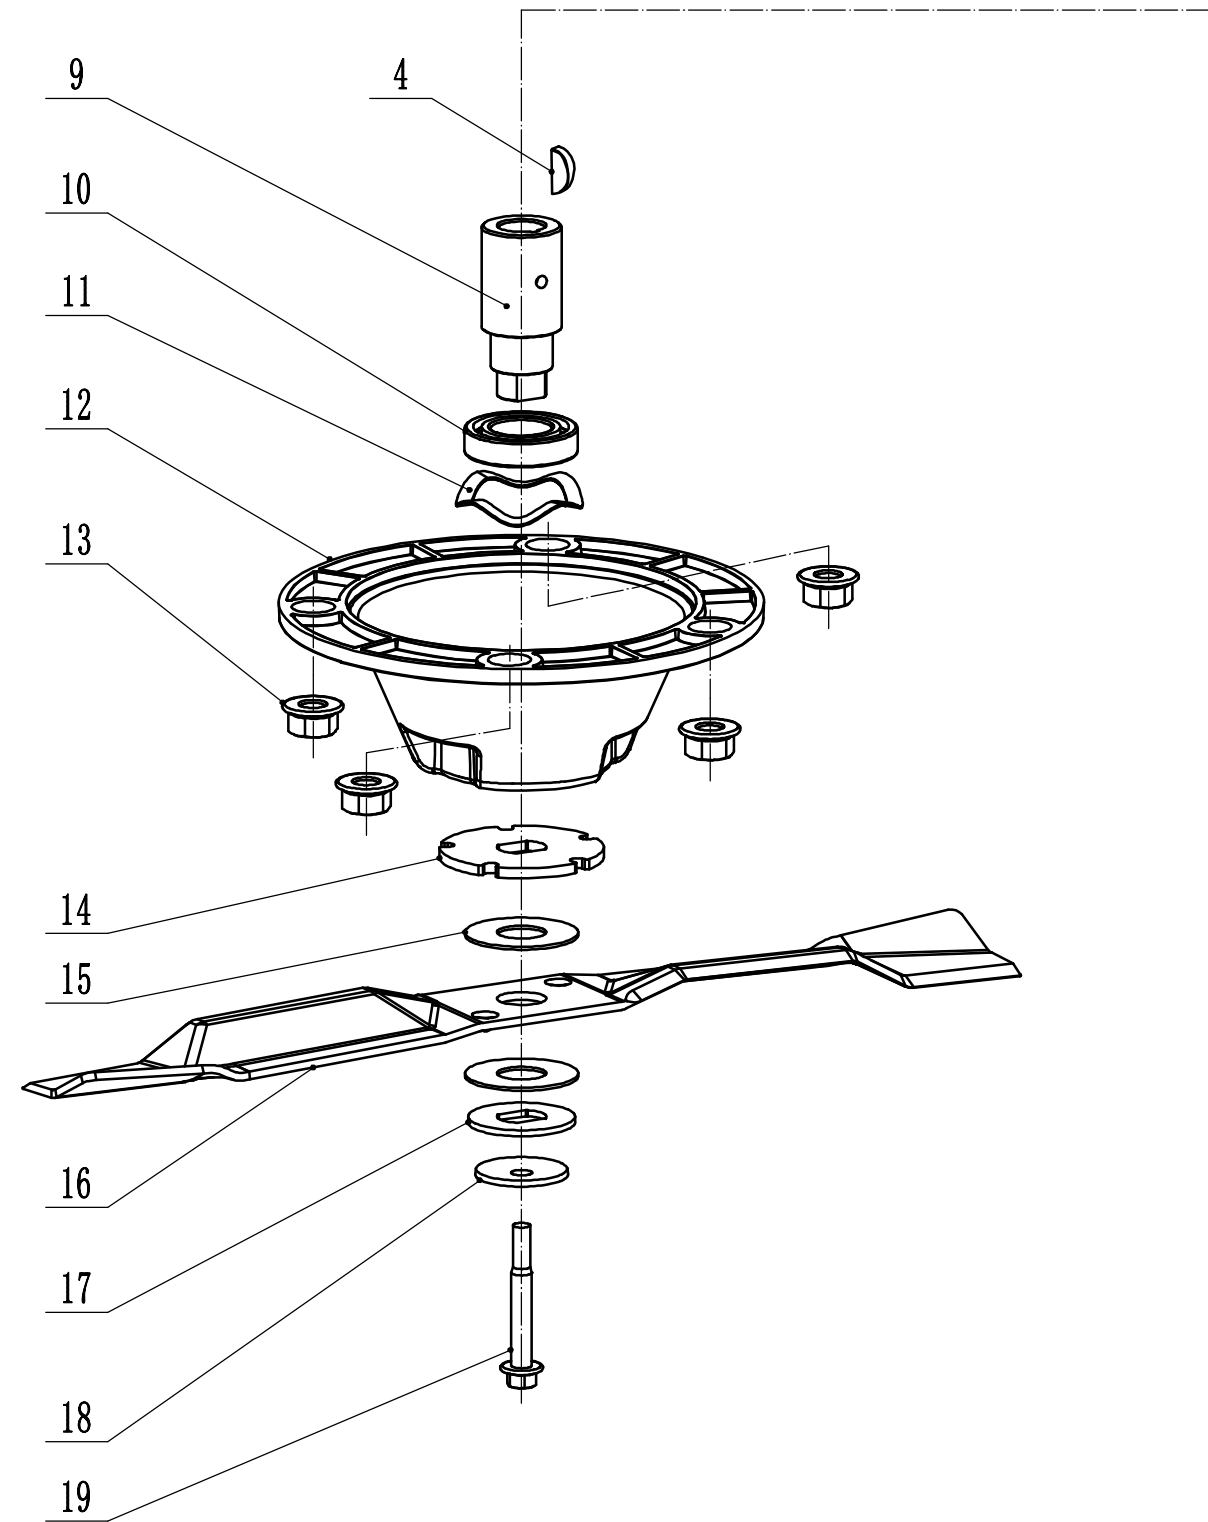

Model:WB537SC-M
Service code:W537SCM000M2110
Main body

Weibang WB 537 SCM

r.v. 2024

Part2 Main Body Spare parts		
No.	ID Zboží	Název
1	GM53A040000000/40	Bumper
2	0202006000	Lock Nut - M6
3	0102006018	Bolt - M6x18
4	GM53F010000000B1/49	Chassis
5	0102006012	Bolt - M6x12
6	5320114020/02	Bearing Holder
7	GM53A000000080	Trailing Flap
8	4510112020/02	Rod - Trailing Flap
9	0101006014	Bolt - M6x14
10	GM53A000000030/01	Graduator
11	0106004010	Screw - ST4.2x10
12	GM53A000000020	Rear Shield
13	0301010000	Washer - M10
14	5320333010	Check Ring
15	GM53A000000040/40	Connecting Rod
16	GM53F000000010/02	Spring - Connecting Rod
17	0104005012	Screw - M5x12
18	AVSA000000040/22	Tooth Disc
19	0202005000	Lock Nut - M5

Model:WB537SC-M

Service code:W537SCM000M2110

Blade system

Part3 blade component Spare parts		
No.	ID Zboží	Název
1	GM53A050000000	Engine Base
2	GM53A000000070/02	Bolt
3	VB53M10/845	Belt - V10x845
4	4510401010	Key
5	0105006006	Screw - M6x6
6	5020402070/02	Pulley
7	GM53F000000080	Dust cover
8	0106004013	screw
9	GM53F000000070/02	Adaptor
10	6006/2RS	Bearing
11	GM53A000000120	Spring Washer
12	GM53A000000010	Axle Protection Bracket
13	0204014000	Lock Nut - M14
14	GM53F000000040/04	Spacer
15	GM53F000000050	friction plate
16	GM53F000000030/32	Blade
17	GM53F000000060/04	Washer
18	5310406010/04	Spring Washer
19	GM53F000000090	Blade Bolt

Model:WB537SC-M
Service code:W537SCM000M2110
Front axle

Part4 front axle Spare parts		
No.	ID Zboží	Název
1	5380207010	Wheel Cap
2	0128008015	Bolt - M8x15
3	5380205010/40	8" AL Self-propelled Rear Wheel
4	5310213010	Bearing
6	5310211010/02	Spring Washer
7	5310210010/02	Spacer
8	GM53F020100000/01	Front Axle
9	5310209010	Spherical Bearing
10	GM53A020000010	Scraper