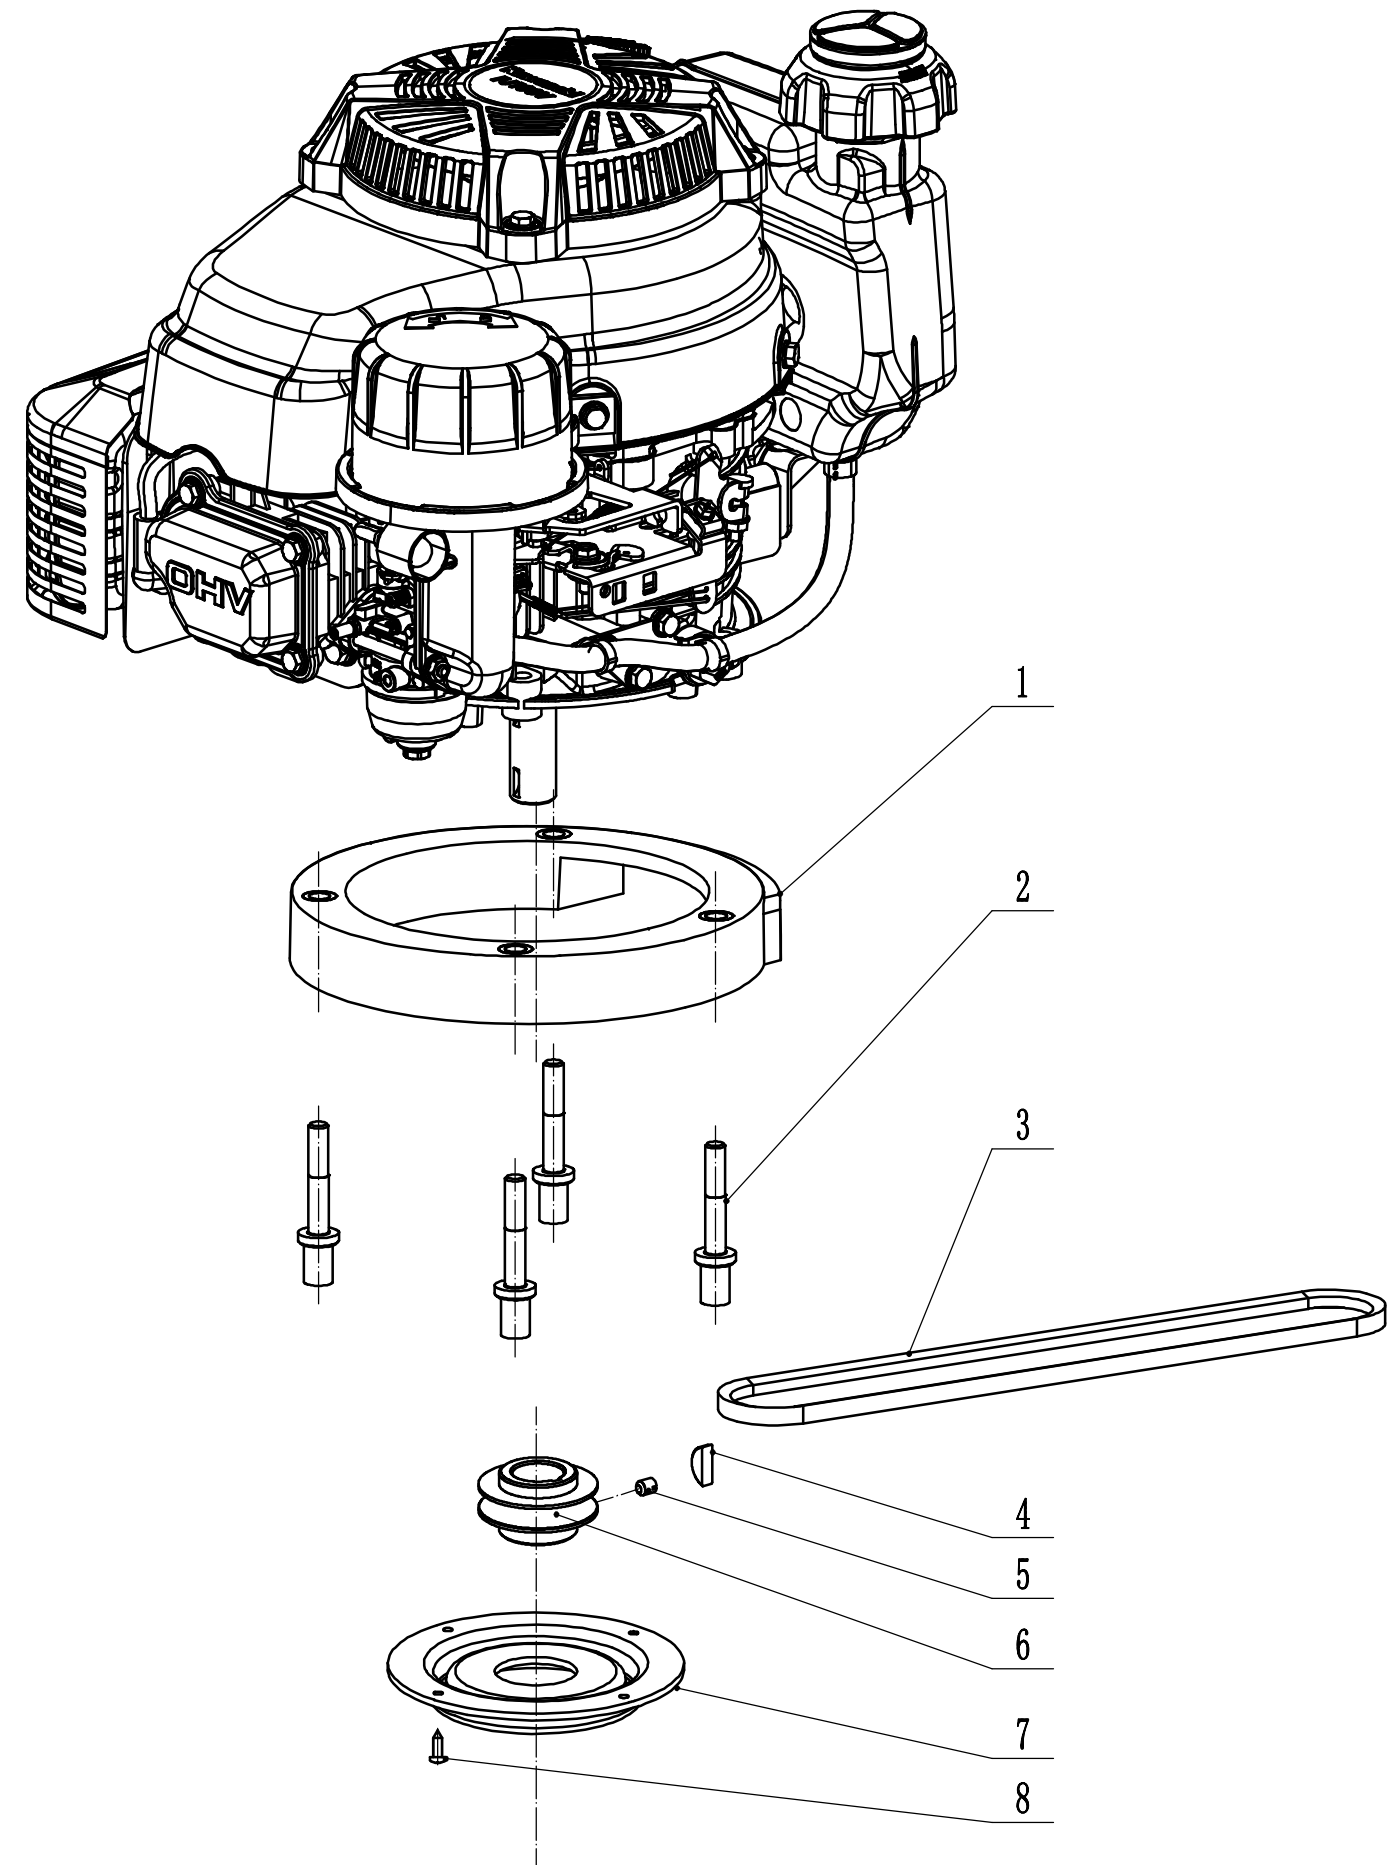

Model:WB537SC-M
Service code:W537SCM000M2110
Main body

Weibang WB 537 SCM

r.v. 2024

Part2 Main Body Spare parts		
No.	ID Zboží	Název
1	GM53A040000000/40	Bumper
2	0202006000	Lock Nut - M6
3	0102006018	Bolt - M6x18
4	GM53F010000000B1/49	Chassis
5	0102006012	Bolt - M6x12
6	5320114020/02	Bearing Holder
7	GM53A000000080	Trailing Flap
8	4510112020/02	Rod - Trailing Flap
9	0101006014	Bolt - M6x14
10	GM53A000000030/01	Graduator
11	0106004010	Screw - ST4.2x10
12	GM53A000000020	Rear Shield
13	0301010000	Washer - M10
14	5320333010	Check Ring
15	GM53A000000040/40	Connecting Rod
16	GM53F000000010/02	Spring - Connecting Rod
17	0104005012	Screw - M5x12
18	AVSA000000040/22	Tooth Disc
19	0202005000	Lock Nut - M5

Model:WB537SC-M

Service code:W537SCM000M2110

Blade system

Part3 blade component Spare parts		
No.	ID Zboží	Název
1	GM53A050000000	Engine Base
2	GM53A000000070/02	Bolt
3	VB53M10/845	Belt - V10x845
4	4510401010	Key
5	0105006006	Screw - M6x6
6	5020402070/02	Pulley
7	GM53F000000080	Dust cover
8	0106004013	screw
9	GM53F000000070/02	Adaptor
10	6006/2RS	Bearing
11	GM53A000000120	Spring Washer
12	GM53A000000010	Axle Protection Bracket
13	0204014000	Lock Nut - M14
14	GM53F000000040/04	Spacer
15	GM53F000000050	friction plate
16	GM53F000000030/32	Blade
17	GM53F000000060/04	Washer
18	5310406010/04	Spring Washer
19	GM53F000000090	Blade Bolt

Model:WB537SC-M
Service code:W537SCM000M2110
Front axle

Part4 front axle Spare parts		
No.	ID Zboží	Název
1	5380207010	Wheel Cap
2	0128008015	Bolt - M8x15
3	5380205010/40	8" AL Self-propelled Rear Wheel
4	5310213010	Bearing
6	5310211010/02	Spring Washer
7	5310210010/02	Spacer
8	GM53F020100000/01	Front Axle
9	5310209010	Spherical Bearing
10	GM53A020000010	Scraper