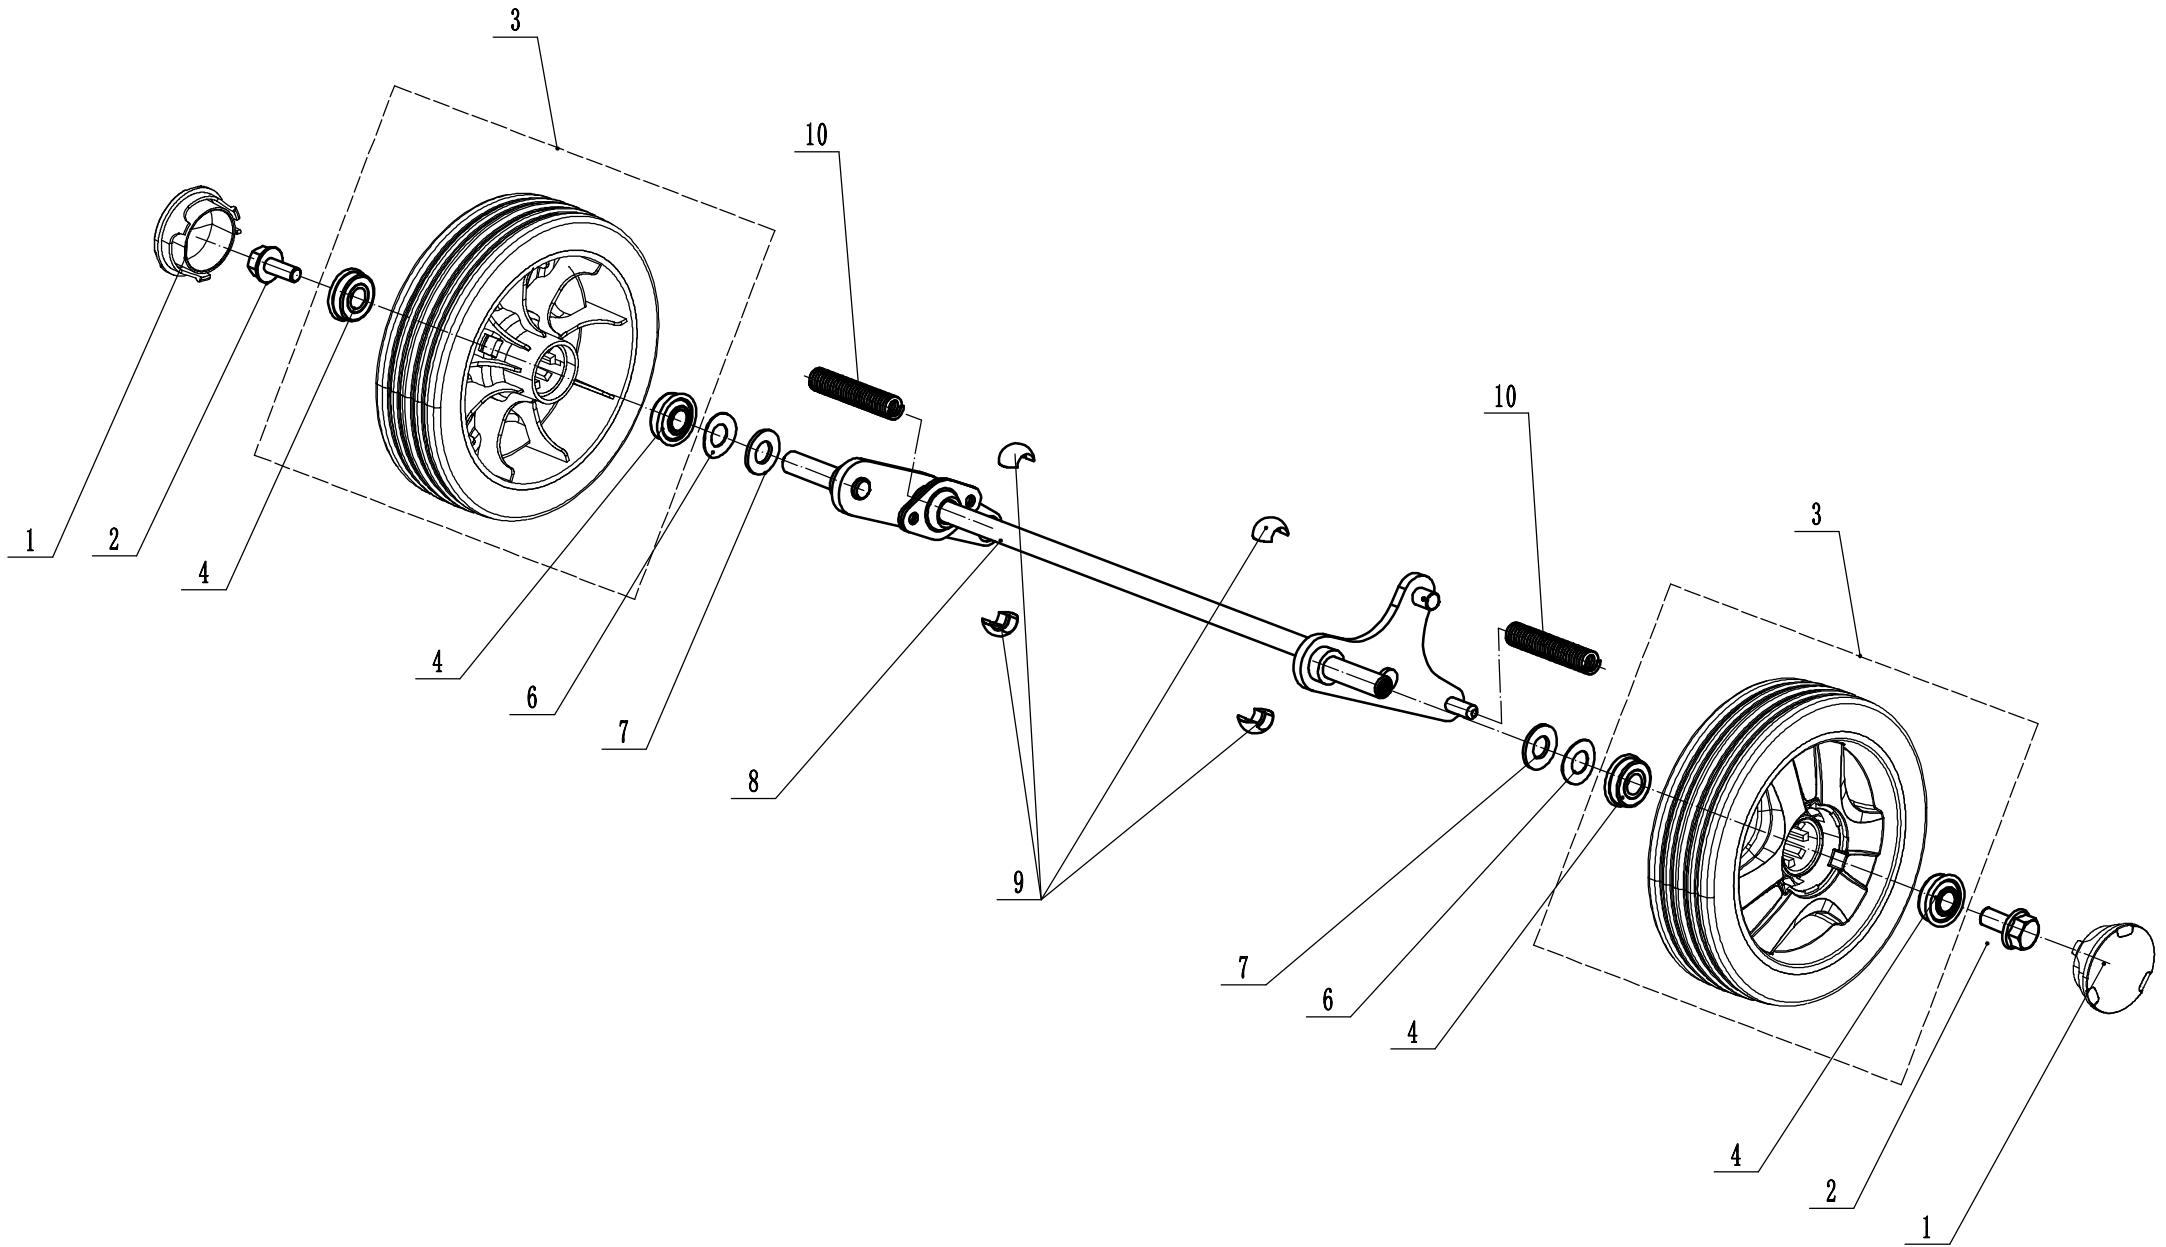

Model:WB537SC-M
Service code:W537SCM000M2110
Main body

Weibang WB 537 SCM

r.v. 2024

Part2 Main Body Spare parts		
No.	ID Zboží	Název
1	GM53A040000000/40	Bumper
2	0202006000	Lock Nut - M6
3	0102006018	Bolt - M6x18
4	GM53F010000000B1/49	Chassis
5	0102006012	Bolt - M6x12
6	5320114020/02	Bearing Holder
7	GM53A000000080	Trailing Flap
8	4510112020/02	Rod - Trailing Flap
9	0101006014	Bolt - M6x14
10	GM53A000000030/01	Graduator
11	0106004010	Screw - ST4.2x10
12	GM53A000000020	Rear Shield
13	0301010000	Washer - M10
14	5320333010	Check Ring
15	GM53A000000040/40	Connecting Rod
16	GM53F000000010/02	Spring - Connecting Rod
17	0104005012	Screw - M5x12
18	AVSA000000040/22	Tooth Disc
19	0202005000	Lock Nut - M5

Model:WB537SC-M

Service code:W537SCM000M2110

Blade system

Part3 blade component Spare parts		
No.	ID Zboží	Název
1	GM53A050000000	Engine Base
2	GM53A000000070/02	Bolt
3	VB53M10/845	Belt - V10x845
4	4510401010	Key
5	0105006006	Screw - M6x6
6	5020402070/02	Pulley
7	GM53F000000080	Dust cover
8	0106004013	screw
9	GM53F000000070/02	Adaptor
10	6006/2RS	Bearing
11	GM53A000000120	Spring Washer
12	GM53A000000010	Axle Protection Bracket
13	0204014000	Lock Nut - M14
14	GM53F000000040/04	Spacer
15	GM53F000000050	friction plate
16	GM53F000000030/32	Blade
17	GM53F000000060/04	Washer
18	5310406010/04	Spring Washer
19	GM53F000000090	Blade Bolt

Model:WB537SC-M
Service code:W537SCM000M2110
Front axle

Part4 front axle Spare parts		
No.	ID Zboží	Název
1	5380207010	Wheel Cap
2	0128008015	Bolt - M8x15
3	5380205010/40	8" AL Self-propelled Rear Wheel
4	5310213010	Bearing
6	5310211010/02	Spring Washer
7	5310210010/02	Spacer
8	GM53F020100000/01	Front Axle
9	5310209010	Spherical Bearing
10	GM53A020000010	Scraper