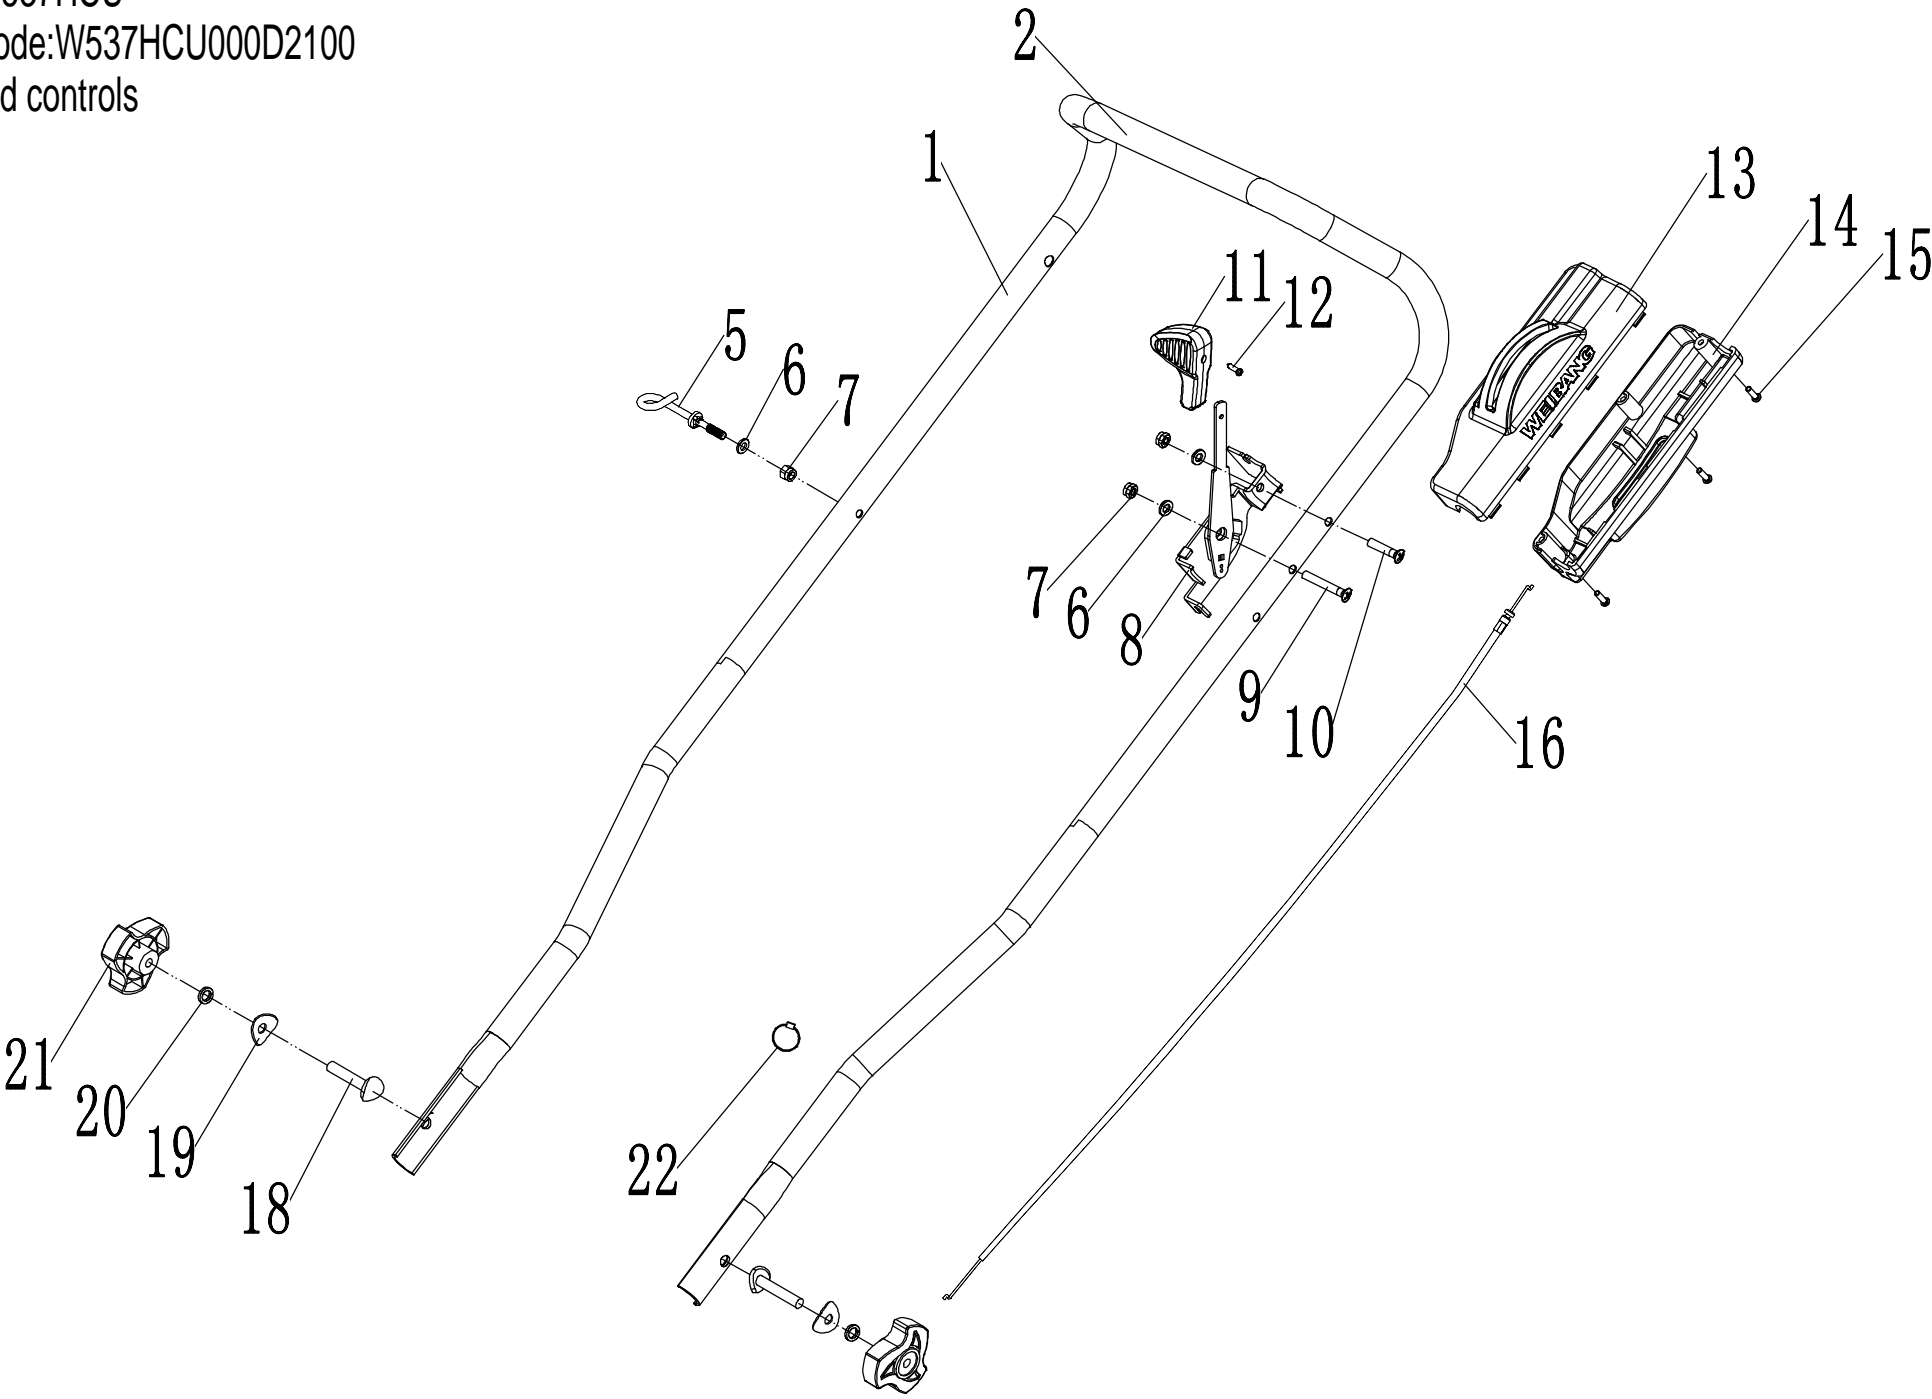

Model:WB537HCU
Service Code:W537HCU000D2100
Handle and controls

Handle and controls part list

No.	ID Zboží	Název
1	WB2100000003/B/44	Upper handle
2	GM56E010000082	sheath
5	4510511010/01	Cable hook
6	0301006000	spacer
7	0202006000	Nut - M6
8	GM46E050100000	bracket
9	0108006050	Screw - M6×50
10	0108006040	Screw - M6×40
11	5380510010	Throttle handle
12	0106003013	Screw - st2.9x13
13	GM46E050000030	Throttle box upper cover
14	GM46E050000040	Lower cover of throttle box
15	0113040018	Plastic self-tapping screw
16	YM72-1115-A	throttle cable
18	5310510010/01	bolt
19	4510510010/01	washer
20	0401008000	Spring washer 8
21	4820541010	Handle wheel
22	ZD8/200	cable tie - 8*200