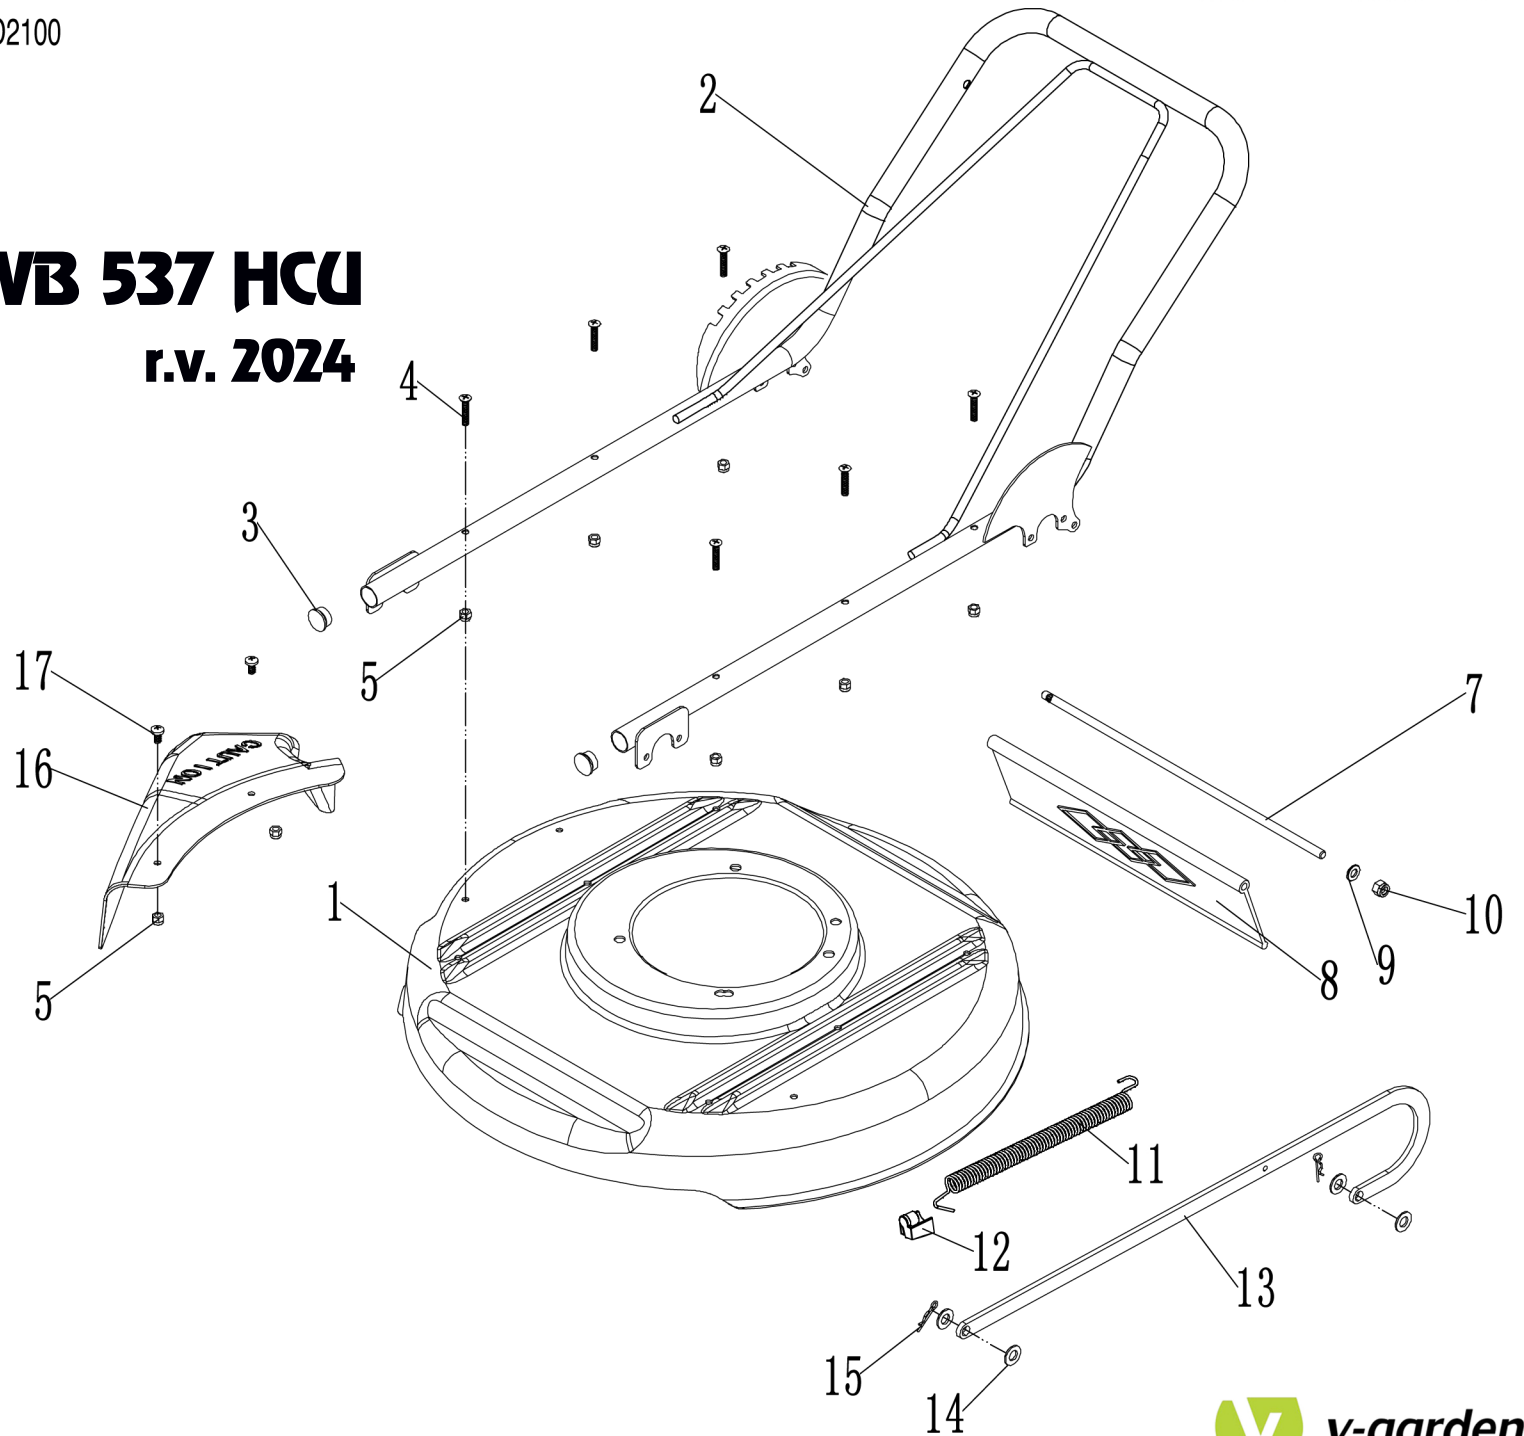

Model:WB537HCU  
Service Code:W537HCU000D2100  
Main Body

# Weibang WB 537 HCU

r.v. 2024

<b>Main Body part list</b>		
<b>No.</b>	<b>ID Zboží</b>	<b>Název</b>
1	WB2100070000/44	Chassis
2	WB2100010000/B/44	Lower handle
3	WB2100000005	Plastic plug
4	0108006030	Screw - M6x30
5	0202006000	Nut - M6
7	5020117010/02	Axle of trailing flap
8	4510111010	Trailing flap
9	0301008000	Washer
10	0202008000	Nut - M8
11	WB2100020102/01	Spring of connecting rod
12	4560109012	Spring Bracket
13	WB2100000004/40	Connecting rod
14	0301010000	Washer - 10
15	5320333010	Check Ring
16	WB2100000002	Side buffle
17	0104006014	Screw - M6x14

Model:WB537HCU  
Model:W537HCU000D2100  
Blade System

Blade system part list		
No.	ID Zboží	Název
1	5310112020/02	Washer
2	0101010020	Bolt - M10x20
3	5330402040/02	Adaptor
4	4510401010	Key
5	WB2100000008/22	Blade disc
6	0202001000	Nut - M10
7	5310412010/02	Washer
8	5310410010/01	Swing Blade
9	5310411010/04	Spacer
10	5310413010	Bolt
11	0301008000	washer 8
12	0401008000	Spring washer 8
13	0101008020	Bolt - M8×20
14	5310414010/04	Dish Washer
15	5310415010	Central Bolt - 3/8-24*40

Model:WB537HCU  
Service Code:W537HCU000D2100  
Front axle

**Front axle part list**

<b>No.</b>	<b>ID Zboží</b>	<b>Název</b>
1	WB2100030000	Front axle weldment
2	5310209010	Spherical bearing
3	5310210010/02	Washer
4	5310211010/02	spacer
5	5310213010	Bearing
6	GM53D040000000	8"wheel
9	0128008015	Bolt - M8x15
10	GM53D060000030	wheel cover
11	GM53D040000060	waterproof ring