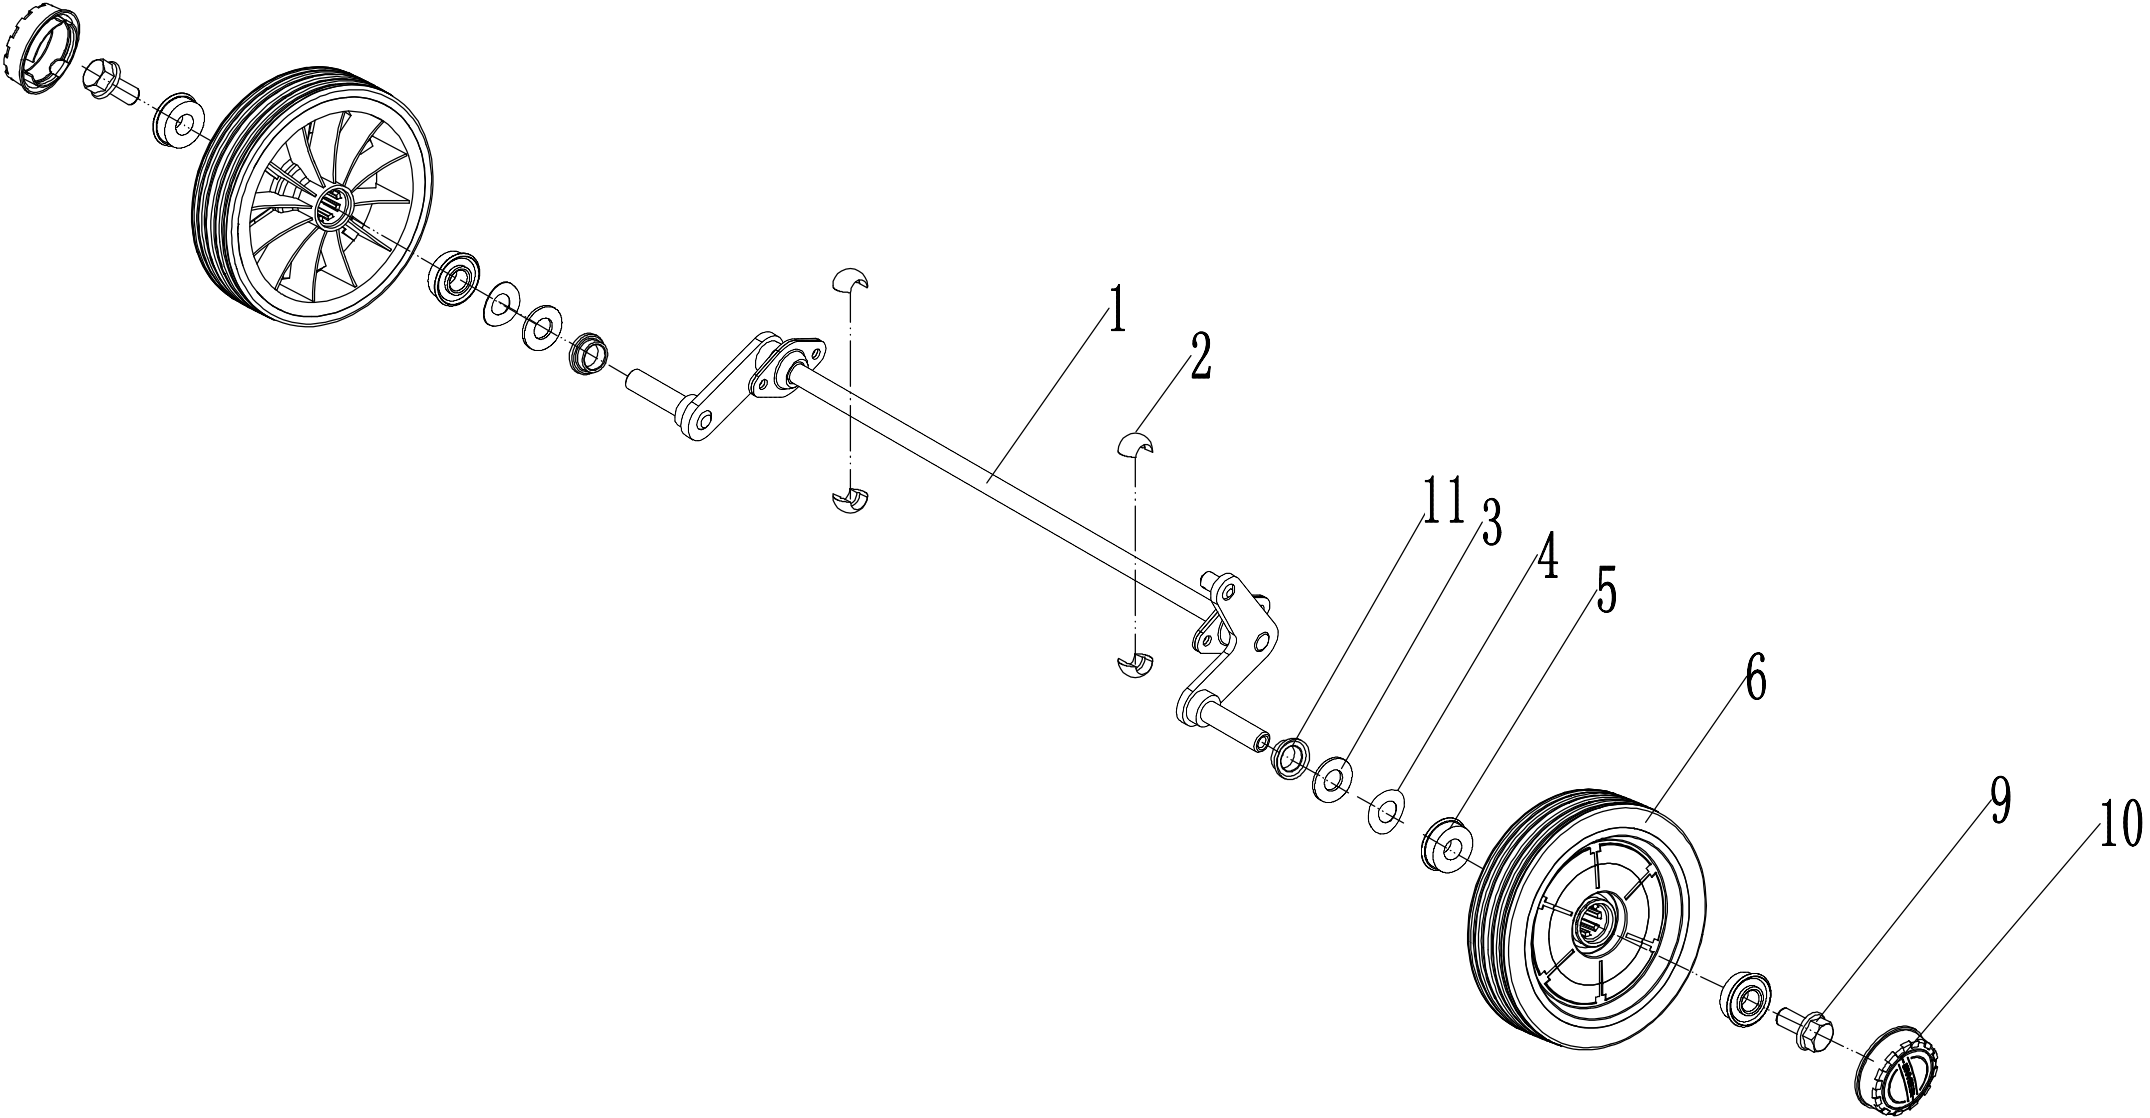

Model:WB537HCU  
Service Code:W537HCU000D2100  
Main Body

# Weibang WB 537 HCU

r.v. 2024

<b>Main Body part list</b>		
<b>No.</b>	<b>ID Zboží</b>	<b>Název</b>
1	WB2100070000/44	Chassis
2	WB2100010000/B/44	Lower handle
3	WB2100000005	Plastic plug
4	0108006030	Screw - M6x30
5	0202006000	Nut - M6
7	5020117010/02	Axle of trailing flap
8	4510111010	Trailing flap
9	0301008000	Washer
10	0202008000	Nut - M8
11	WB2100020102/01	Spring of connecting rod
12	4560109012	Spring Bracket
13	WB2100000004/40	Connecting rod
14	0301010000	Washer - 10
15	5320333010	Check Ring
16	WB2100000002	Side buffle
17	0104006014	Screw - M6x14

Model:WB537HCU  
Model:W537HCU000D2100  
Blade System

Blade system part list		
No.	ID Zboží	Název
1	5310112020/02	Washer
2	0101010020	Bolt - M10x20
3	5330402040/02	Adaptor
4	4510401010	Key
5	WB2100000008/22	Blade disc
6	0202001000	Nut - M10
7	5310412010/02	Washer
8	5310410010/01	Swing Blade
9	5310411010/04	Spacer
10	5310413010	Bolt
11	0301008000	washer 8
12	0401008000	Spring washer 8
13	0101008020	Bolt - M8×20
14	5310414010/04	Dish Washer
15	5310415010	Central Bolt - 3/8-24*40

Model:WB537HCU  
Service Code:W537HCU000D2100  
Front axle

**Front axle part list**

<b>No.</b>	<b>ID Zboží</b>	<b>Název</b>
1	WB2100030000	Front axle weldment
2	5310209010	Spherical bearing
3	5310210010/02	Washer
4	5310211010/02	spacer
5	5310213010	Bearing
6	GM53D040000000	8"wheel
9	0128008015	Bolt - M8x15
10	GM53D060000030	wheel cover
11	GM53D040000060	waterproof ring