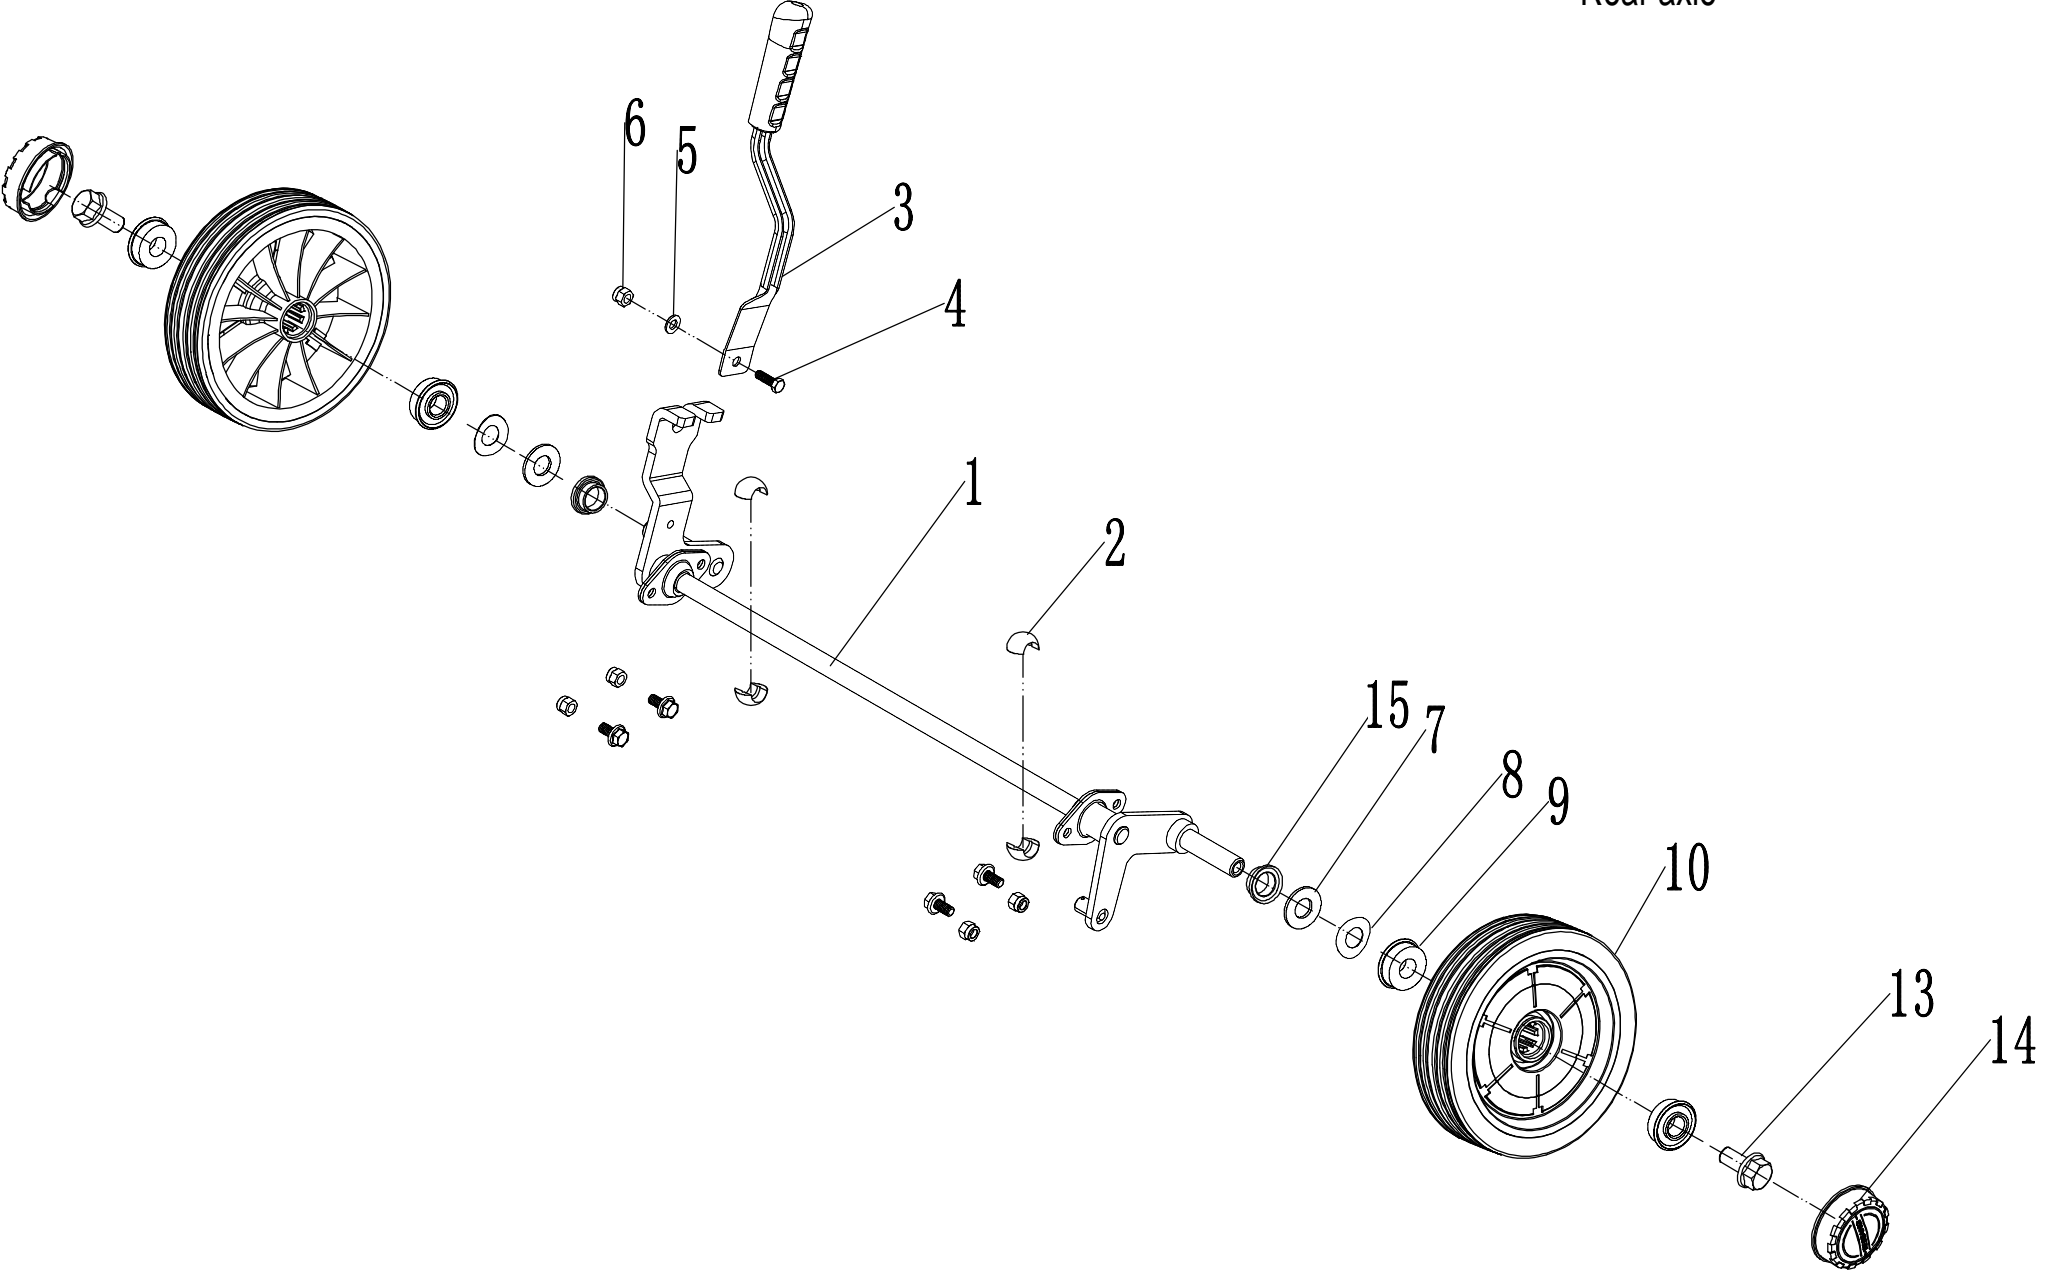

Model:WB537HCU
Service Code:W537HCU000D2100
Rear axle

Rear axle part list

No.	ID Zboží	Název
1	WB2100020000	Rear axle weldment
2	5310209010	spherical bearing
3	4510305010	adjustment lever
4	0101006016	Bolt - M6×16
5	0301006000	Washer 6
6	0202006000	Nut - M6
7	5310210010/02	Washer
8	5310211010/02	Spacer
9	5310213010	Bearing
10	GM53D040000000	8"wheel
13	0128008015	Bolt - M8x15
14	GM53D060000030	Wheel cover
15	GM53D040000060	waterproof ring