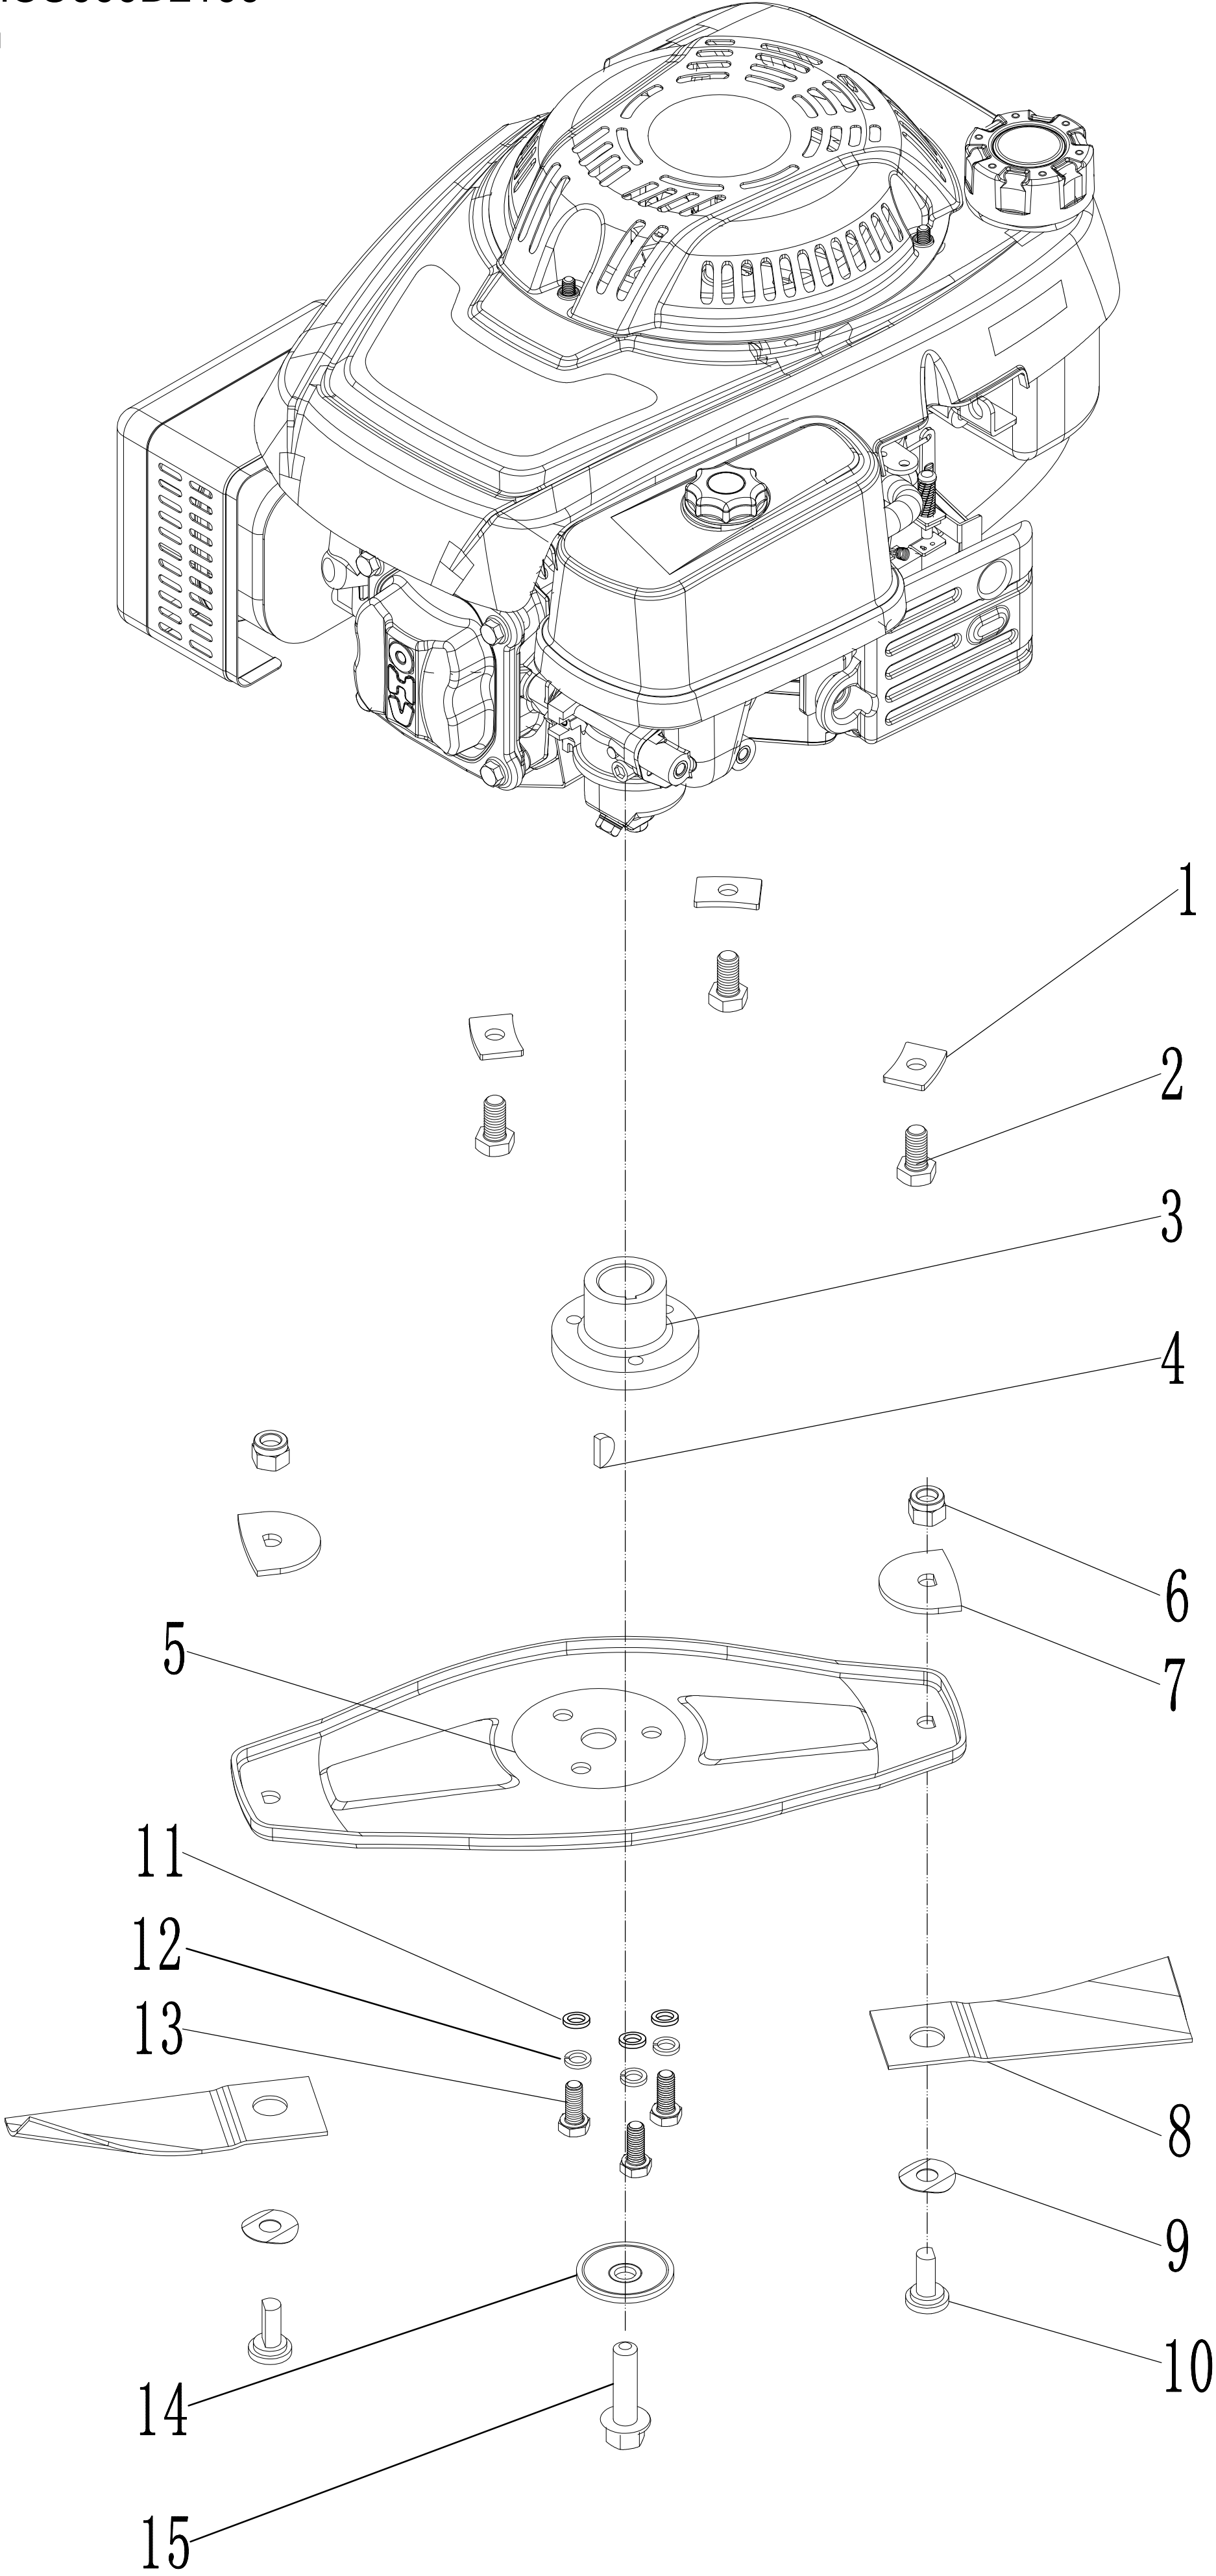

Model:WB537HCU  
Service Code:W537HCU000D2100  
Main Body

# Weibang WB 537 HCU

r.v. 2024

<b>Main Body part list</b>		
<b>No.</b>	<b>ID Zboží</b>	<b>Název</b>
1	WB2100070000/44	Chassis
2	WB2100010000/B/44	Lower handle
3	WB2100000005	Plastic plug
4	0108006030	Screw - M6x30
5	0202006000	Nut - M6
7	5020117010/02	Axle of trailing flap
8	4510111010	Trailing flap
9	0301008000	Washer
10	0202008000	Nut - M8
11	WB2100020102/01	Spring of connecting rod
12	4560109012	Spring Bracket
13	WB2100000004/40	Connecting rod
14	0301010000	Washer - 10
15	5320333010	Check Ring
16	WB2100000002	Side buffle
17	0104006014	Screw - M6x14

Model:WB537HCU  
Model:W537HCU000D2100  
Blade System

Blade system part list		
No.	ID Zboží	Název
1	5310112020/02	Washer
2	0101010020	Bolt - M10x20
3	5330402040/02	Adaptor
4	4510401010	Key
5	WB2100000008/22	Blade disc
6	0202001000	Nut - M10
7	5310412010/02	Washer
8	5310410010/01	Swing Blade
9	5310411010/04	Spacer
10	5310413010	Bolt
11	0301008000	washer 8
12	0401008000	Spring washer 8
13	0101008020	Bolt - M8×20
14	5310414010/04	Dish Washer
15	5310415010	Central Bolt - 3/8-24*40

Model:WB537HCU  
Service Code:W537HCU000D2100  
Front axle

**Front axle part list**

<b>No.</b>	<b>ID Zboží</b>	<b>Název</b>
1	WB2100030000	Front axle weldment
2	5310209010	Spherical bearing
3	5310210010/02	Washer
4	5310211010/02	spacer
5	5310213010	Bearing
6	GM53D040000000	8"wheel
9	0128008015	Bolt - M8x15
10	GM53D060000030	wheel cover
11	GM53D040000060	waterproof ring