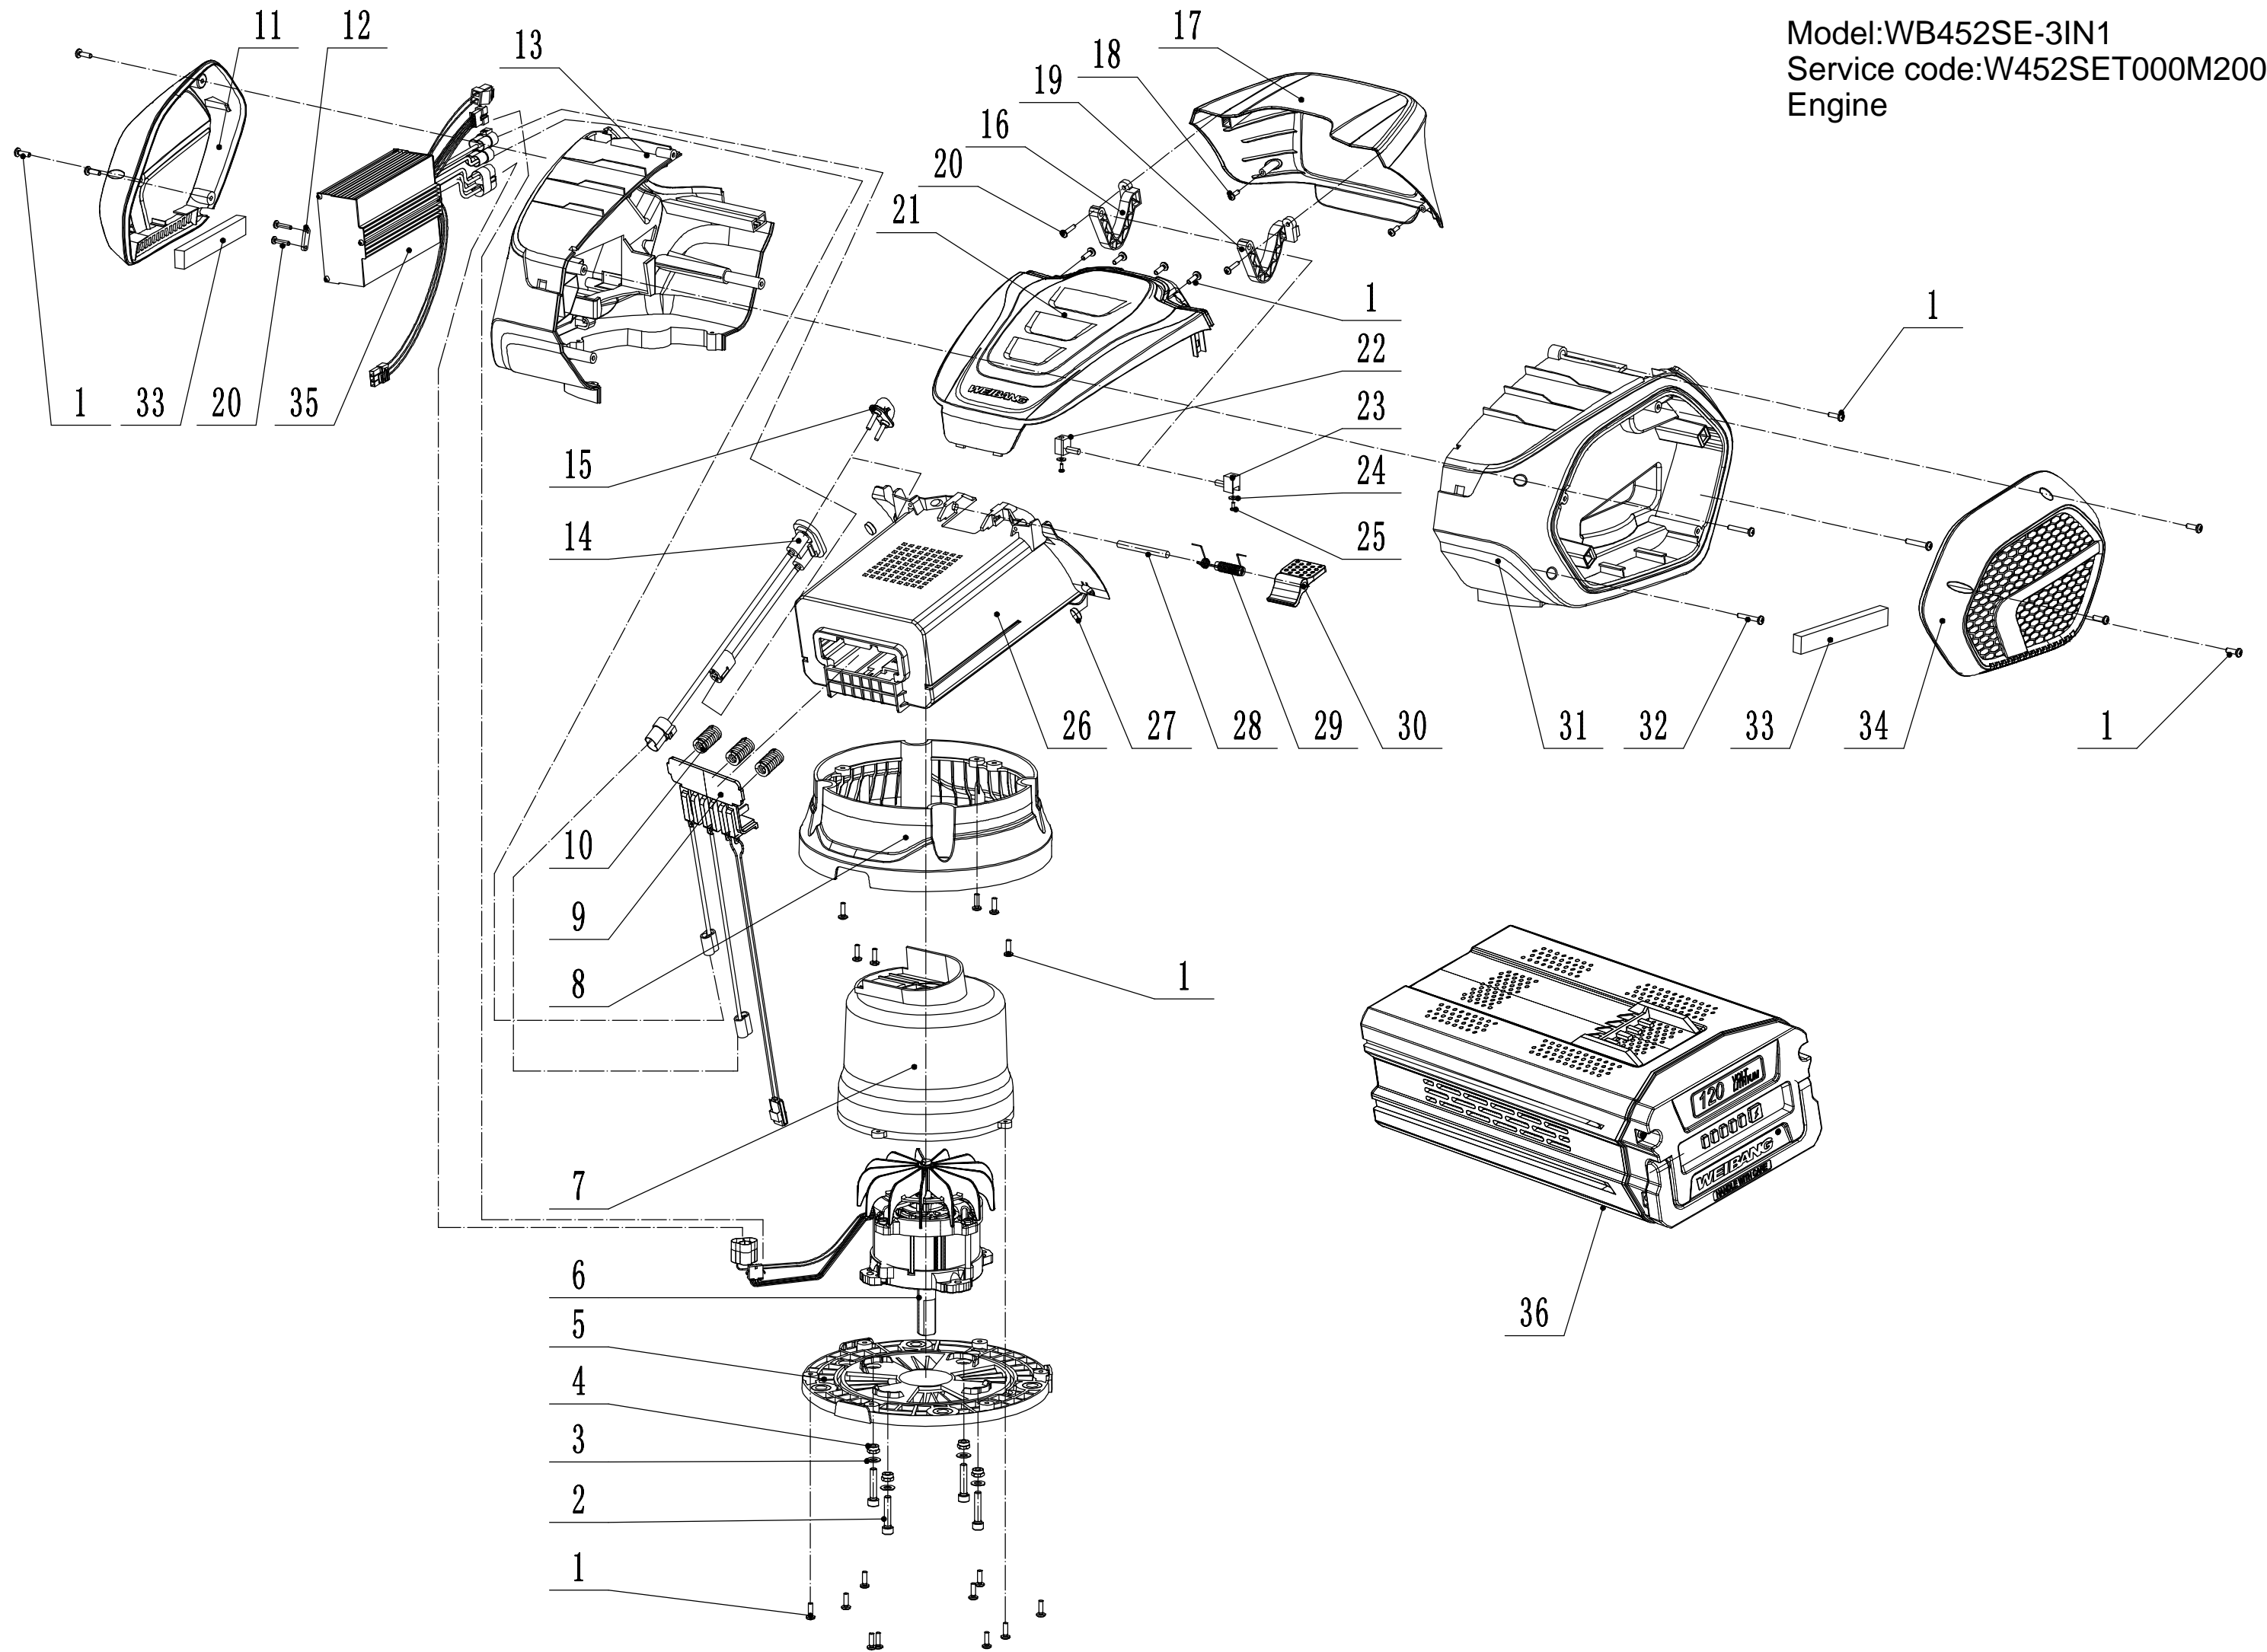

Model:WB452SE-3IN1
Service code:W452SET000M2000
Engine

Part 1 - Engine Spare parts		
No.	ID Zboží	Název
1	0113040014	Screw - M4*14
2	0103006030	Bolt - M6*30
3	0301006000	Flat washer - M6
4	0202006000	Nut - M6
5	PP12LA14000	Motor base
6	Y18PP01	Motor
7	PP12LA09000	Wind shield
8	PP12LA18000	Motor barrel
9	PP12LA15060	Battery lead plate
10	PP12LA15050	Battery pressure spring
11	PP12LA04000	Left cover
12	PP12LA08000	Cable Bracket
13	PP12LA02000	Left shell
14	PP12LA16000	Electrified base assembly
15	PP12LA17000	Key
16	PP12LA10000	Battery cover flip piece B
17	PP12LA06000	Battery cover
18	0113040006	Screw - M4*6
19	PP12LA07000	Battery cover flip piece A
20	011303P5015	Screw - M3.5*15
21	PP12LA05000	Upper cover
22	PP12LA12000	The central axis B
23	PP12LA11000	The central axis A
24	0301003000	Flat washer - M6
25	011302P5006	Screw - M2.5*6
26	PP12LA15010	Battery compartment
27	WB9840006	Magnet - M12*5
28	PP12LA15030/02	Battery buckle shaft
29	PP12LA15040	Battery buckle torsion spring
30	PP12LA15020	Battery buckle
31	PP12LA01000	Right shell
32	0113040026	Screw - M4*26
33	PP12LA13000	Filter sponge
34	PP12LA03000	Right cover
35	PP12L010400000	Controller
36	PP12LD00000	Battery