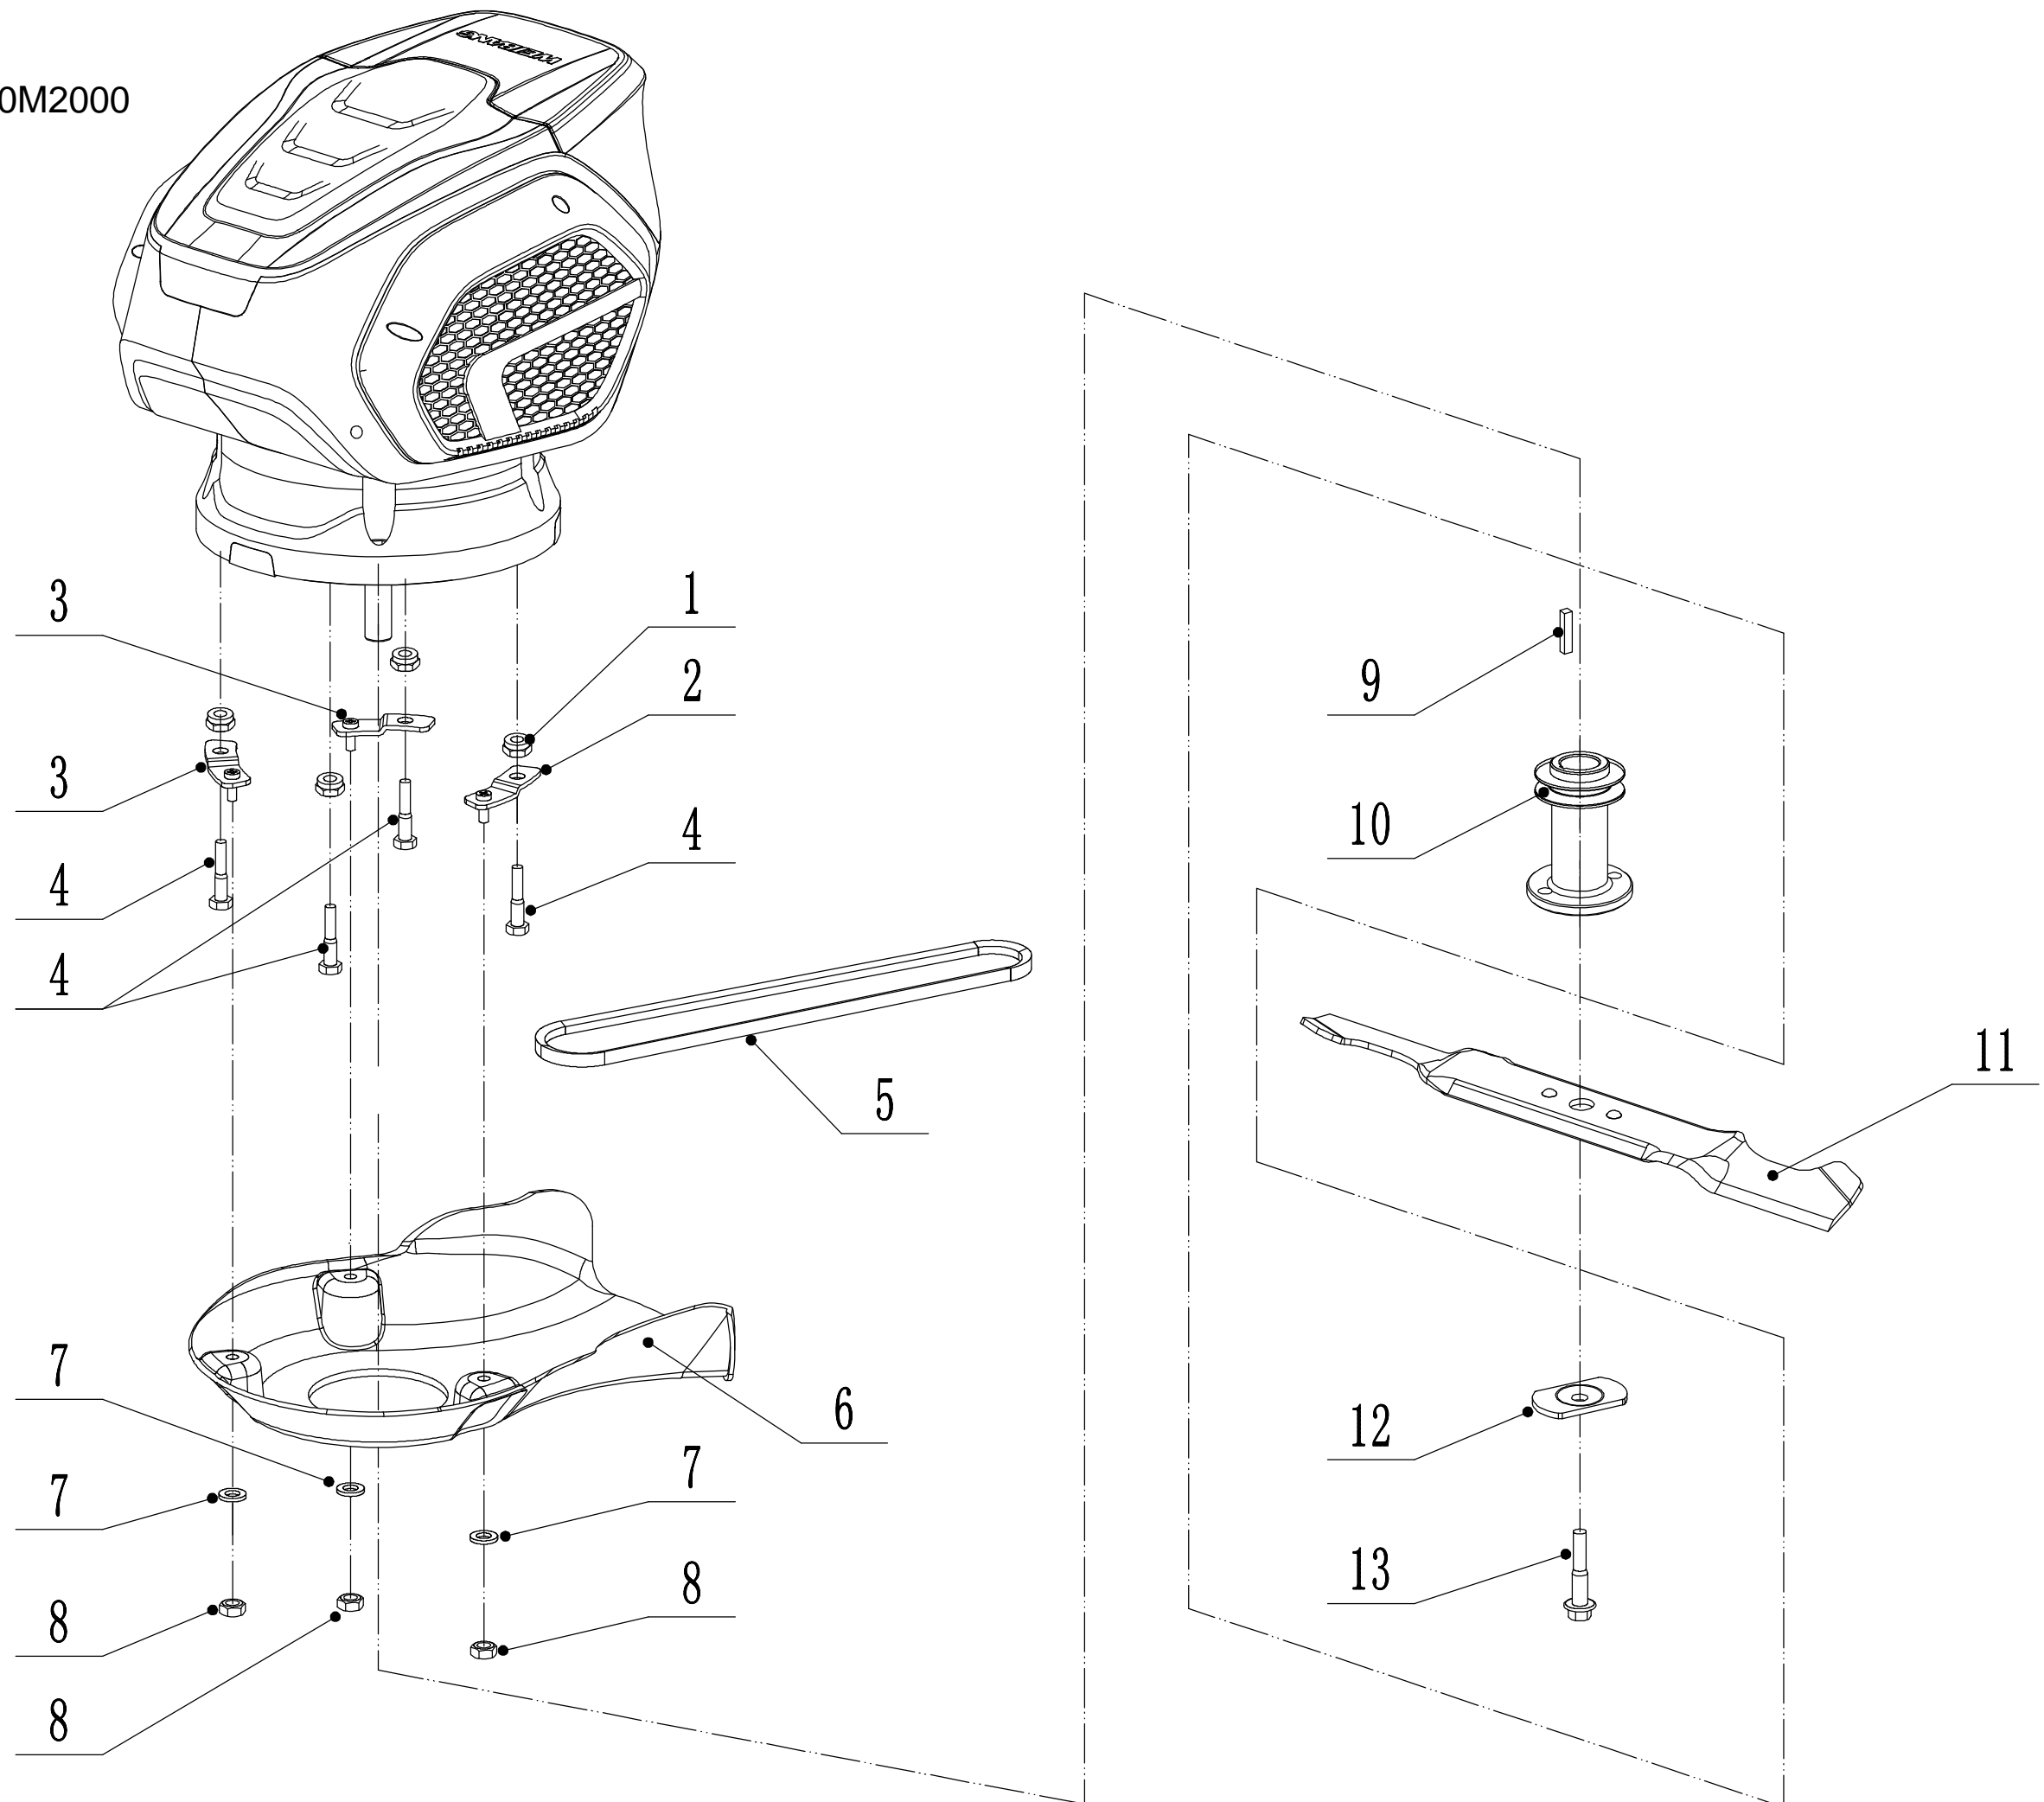

Model:WB452SE-3IN1
Service code:W452SET000M2000
Blade system

Part 3 - Blade System Spare parts		
No.	ID Zboží	Název
1	0204010000	
2	5360111010/02	Engine Washer 1
3	5360112010/02	Engine Washer 2
4	0102010040	
5	5320120011	Belt - V10x783
6	4560102010	Belt Shield
7	0302006000	Plain Washer - M6
8	0202006000	Lock Nut - M6
9	1101005022	key
10	PP5020200000/02	Blade Boss
11	4560405010/32	Blade
12	4510407010/04	Spring Washer
13	PP4520200000	Blade Bolt