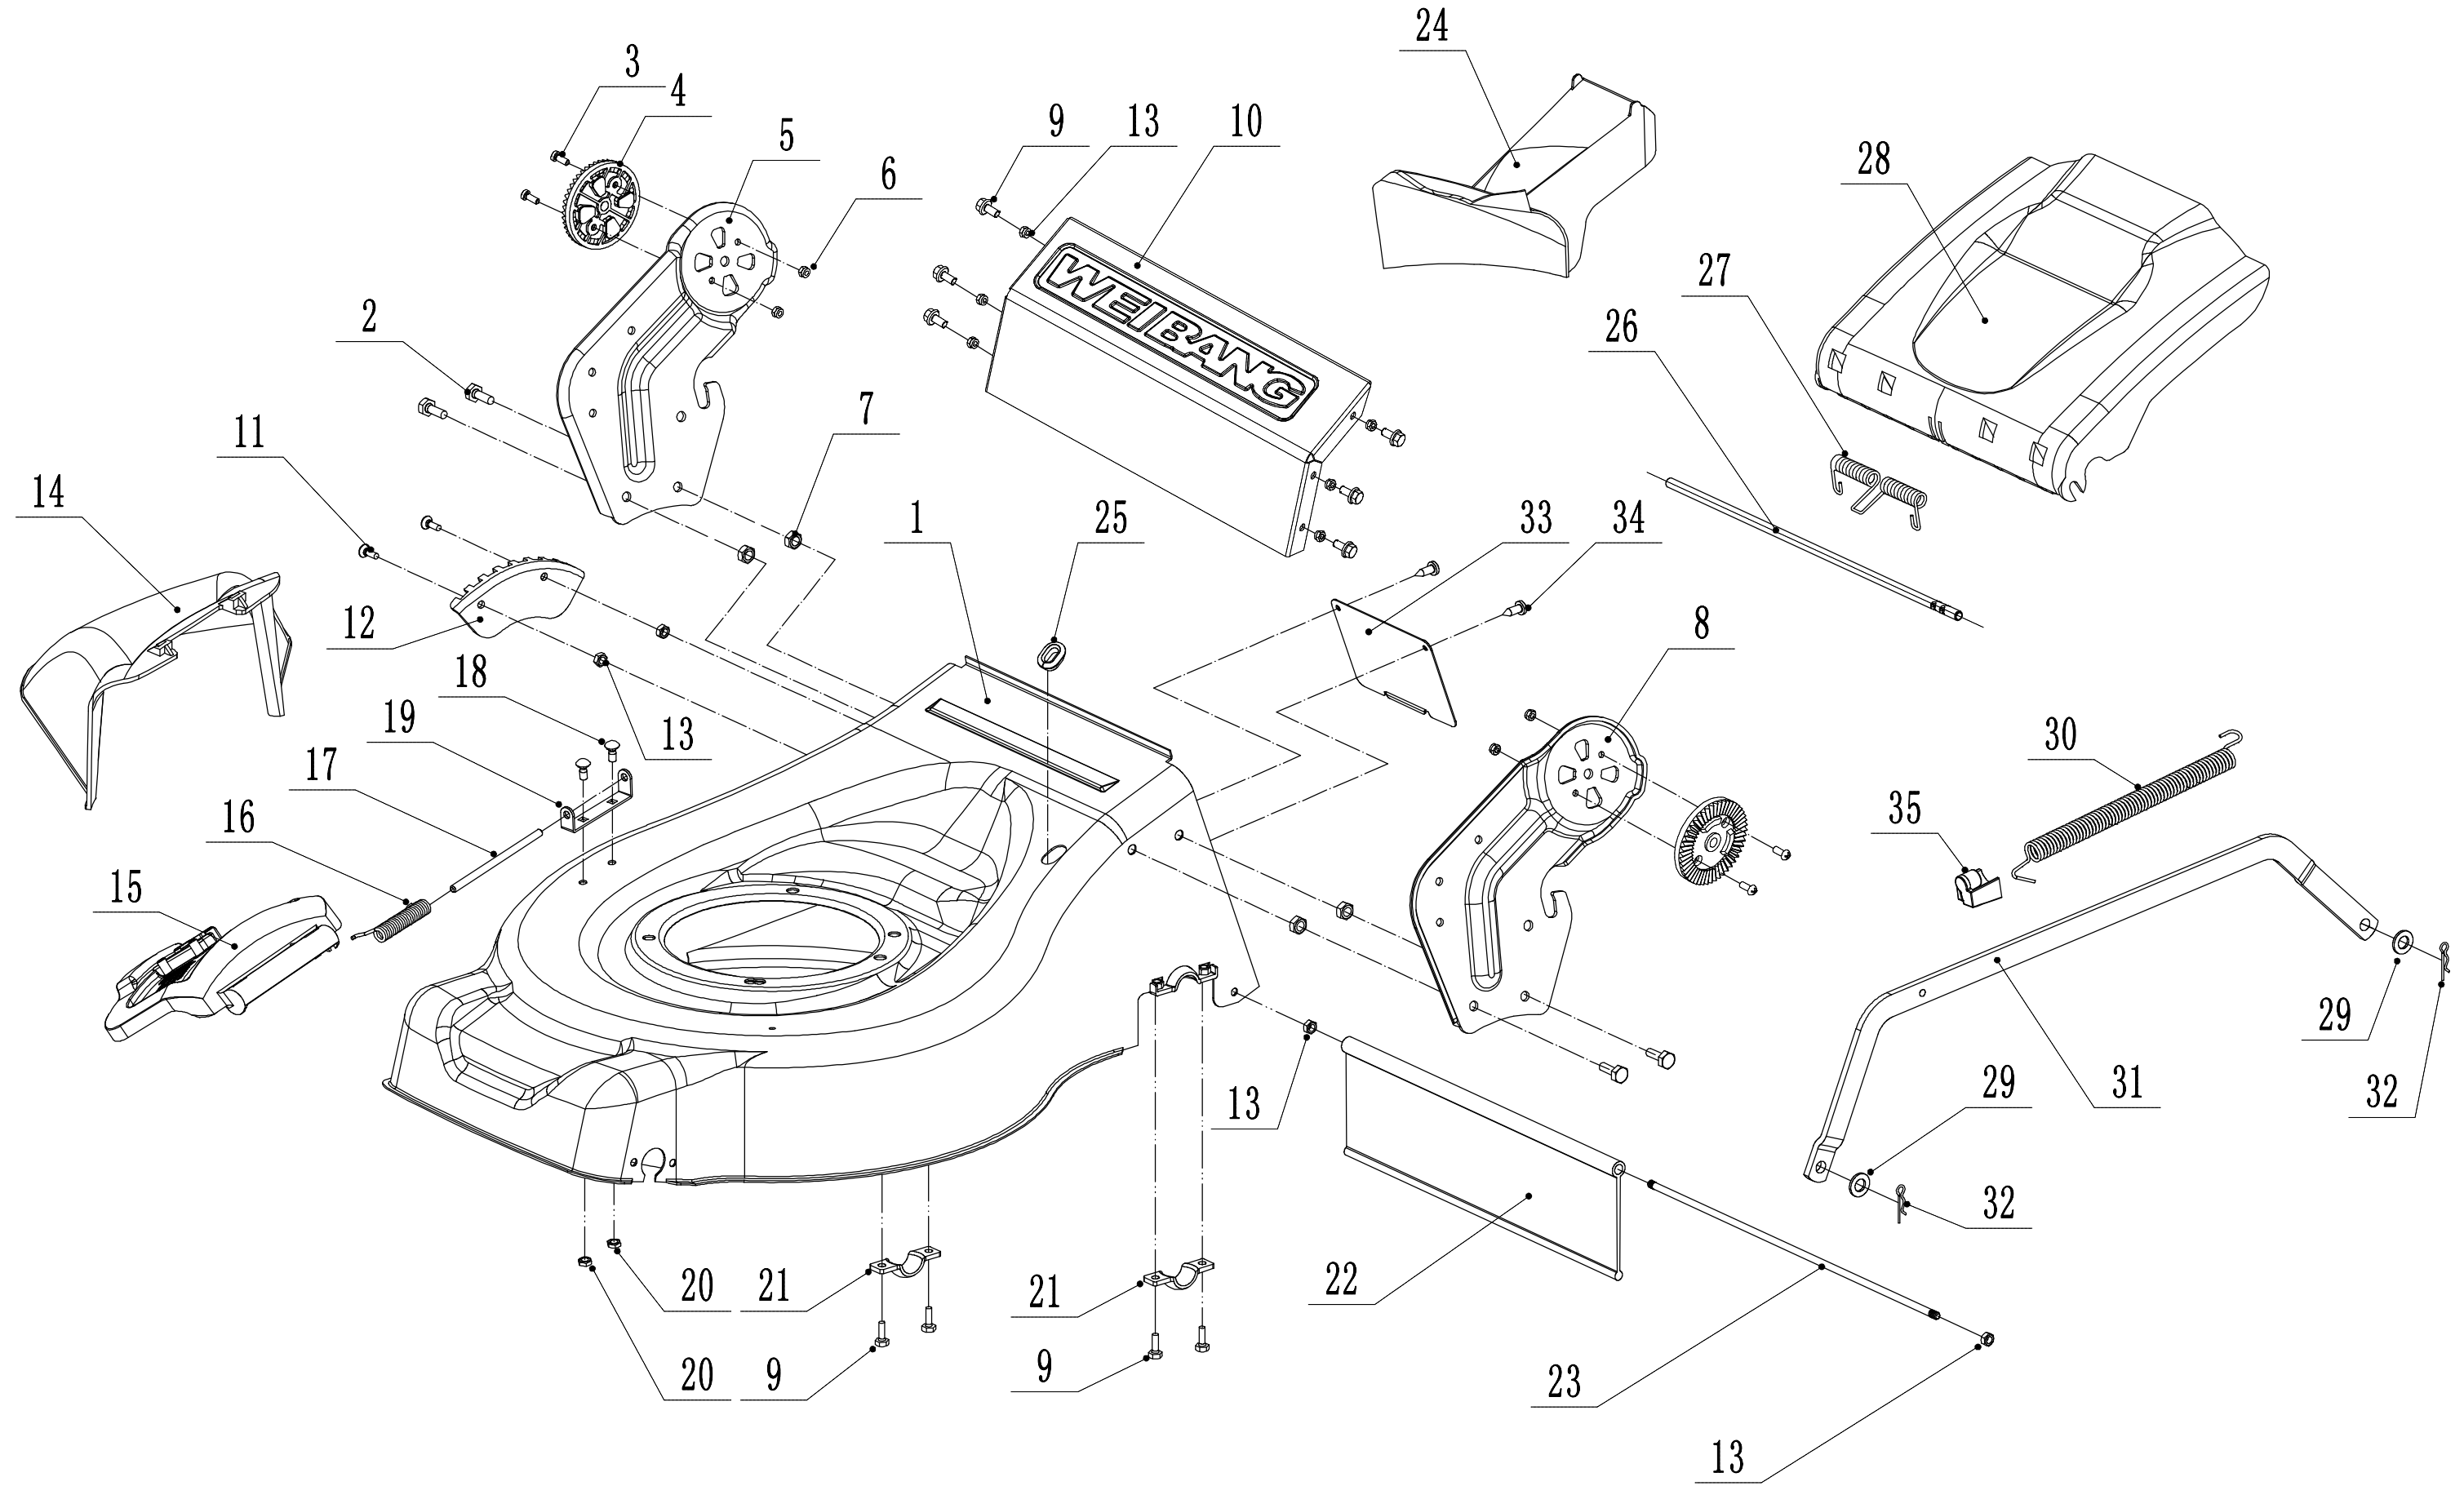

Model:WB452SE-3IN1
Service code:W452SET000M2000
Main body

Part 2 - Main Body Spare Parts		
No.	ID Zboží	Název
1	PP4520100000/49	Chassis
2	0102008016	Bolt - M8x16
3	0104005012	Screw - M5x12
4	AVSA000000040/22	Tooth Disc
5	4560112010K/40	AVS Bracket - R/H
6	0202005000	Lock Nut - M5
7	0202008000	Lock Nut - M8
8	4560111010K/40	AVS Bracket - L/H
9	0102006012	Bolt - M6x12
10	4560111030/49	Connector
11	0104006016	Screw - M6x16
12	PP4520900000/01	Graduator
13	0202006000	Lock Nut-M6
14	4560108010	Side Discharge Deflector
15	4560107012	Side Discharge Cover Kit
16	5020119010	Side Discharge Cover Spring
17	5020120010/02	Side Discharge Cover Pivot
18	0107006014	Bolt
19	5020118010/02	Side Discharge Cover Bracket
20	0204006000	Lock Nut - M6
21	5320114020/01	Upper Bearing Bracket
22	4320119010	Trailing Flap
23	4320118010/02	Trailing Flap Pivot
24	PP4520300000	Mulching Plug
25	5360122010	Rubber Ring
26	4560106010/02	Rear Cover Pivot
27	5360118010	Rear Cover Spring
28	4560105010	Rear Cover
29	0301010000	Plain Washer - M10
30	WB2100020102/01	Spring - Connecting Rod
31	PP4520700000/40	Connecting Rod
32	5320333010	Check Ring
33	5360105010D/49	Baffle
34	0106004009	Screw - ST4.2x9.5
35	4560109012	Spring Bracket