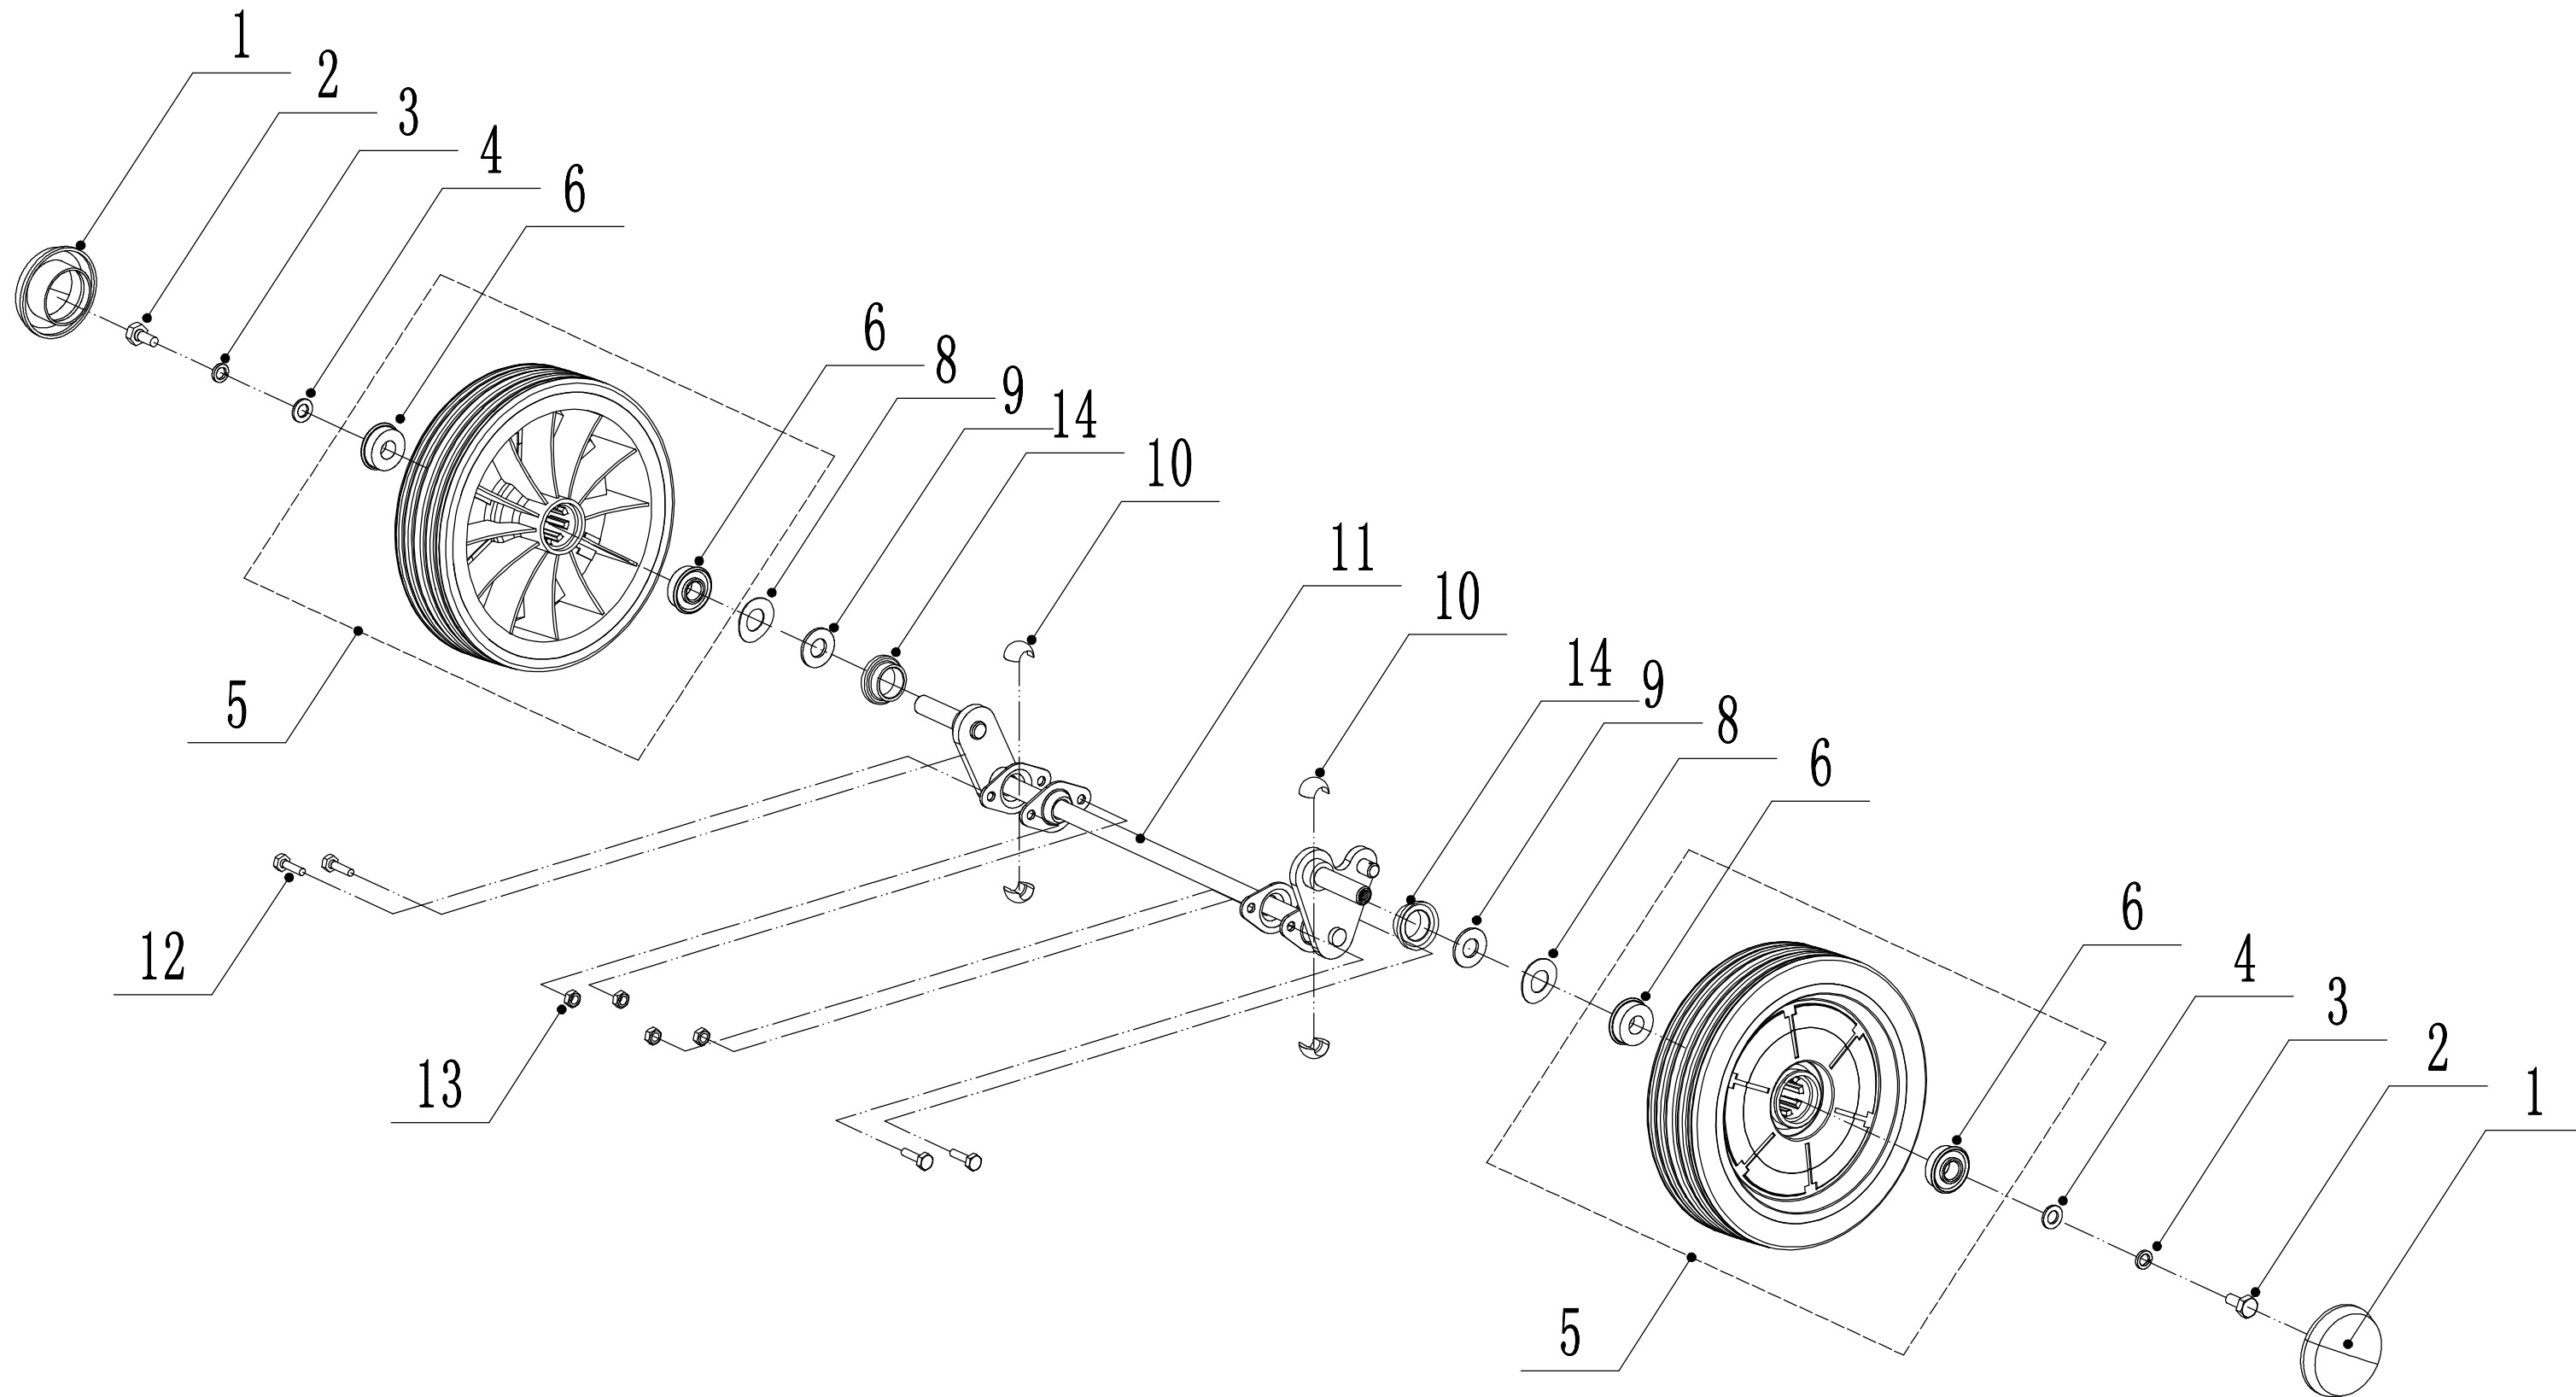

Model:WB452SE-3IN1
Service code:W452SET000M2000
Main body

Part 2 - Main Body Spare Parts		
No.	ID Zboží	Název
1	PP4520100000/49	Chassis
2	0102008016	Bolt - M8x16
3	0104005012	Screw - M5x12
4	AVSA000000040/22	Tooth Disc
5	4560112010K/40	AVS Bracket - R/H
6	0202005000	Lock Nut - M5
7	0202008000	Lock Nut - M8
8	4560111010K/40	AVS Bracket - L/H
9	0102006012	Bolt - M6x12
10	4560111030/49	Connector
11	0104006016	Screw - M6x16
12	PP4520900000/01	Graduator
13	0202006000	Lock Nut-M6
14	4560108010	Side Discharge Deflector
15	4560107012	Side Discharge Cover Kit
16	5020119010	Side Discharge Cover Spring
17	5020120010/02	Side Discharge Cover Pivot
18	0107006014	Bolt
19	5020118010/02	Side Discharge Cover Bracket
20	0204006000	Lock Nut - M6
21	5320114020/01	Upper Bearing Bracket
22	4320119010	Trailing Flap
23	4320118010/02	Trailing Flap Pivot
24	PP4520300000	Mulching Plug
25	5360122010	Rubber Ring
26	4560106010/02	Rear Cover Pivot
27	5360118010	Rear Cover Spring
28	4560105010	Rear Cover
29	0301010000	Plain Washer - M10
30	WB2100020102/01	Spring - Connecting Rod
31	PP4520700000/40	Connecting Rod
32	5320333010	Check Ring
33	5360105010D/49	Baffle
34	0106004009	Screw - ST4.2x9.5
35	4560109012	Spring Bracket

Model:WB452SE-3IN1
Service code:W452SET000M2000
Front axle

Part 4 - Front Axle Spare Parts		
No.	ID Zboží	Název
1	GM53D060000030	Wheel Cap
2	0101008015	Bolt - M8x15
3	0401008000	Spring Washer - M8
4	301008000	Flat Washer - M8
5	4560206050/40	wheel
6	5310213010	Bearing
8	5310211010/02	Spacer
9	5310210010/02	Wheel Axle Washer
10	5310209010	Spherical Surface Bearing
11	4560201010/01	Front Axle Welding
12	0102006012	Hex Fange Bolt - M6x12
13	0202006000	Lock Nut - M6