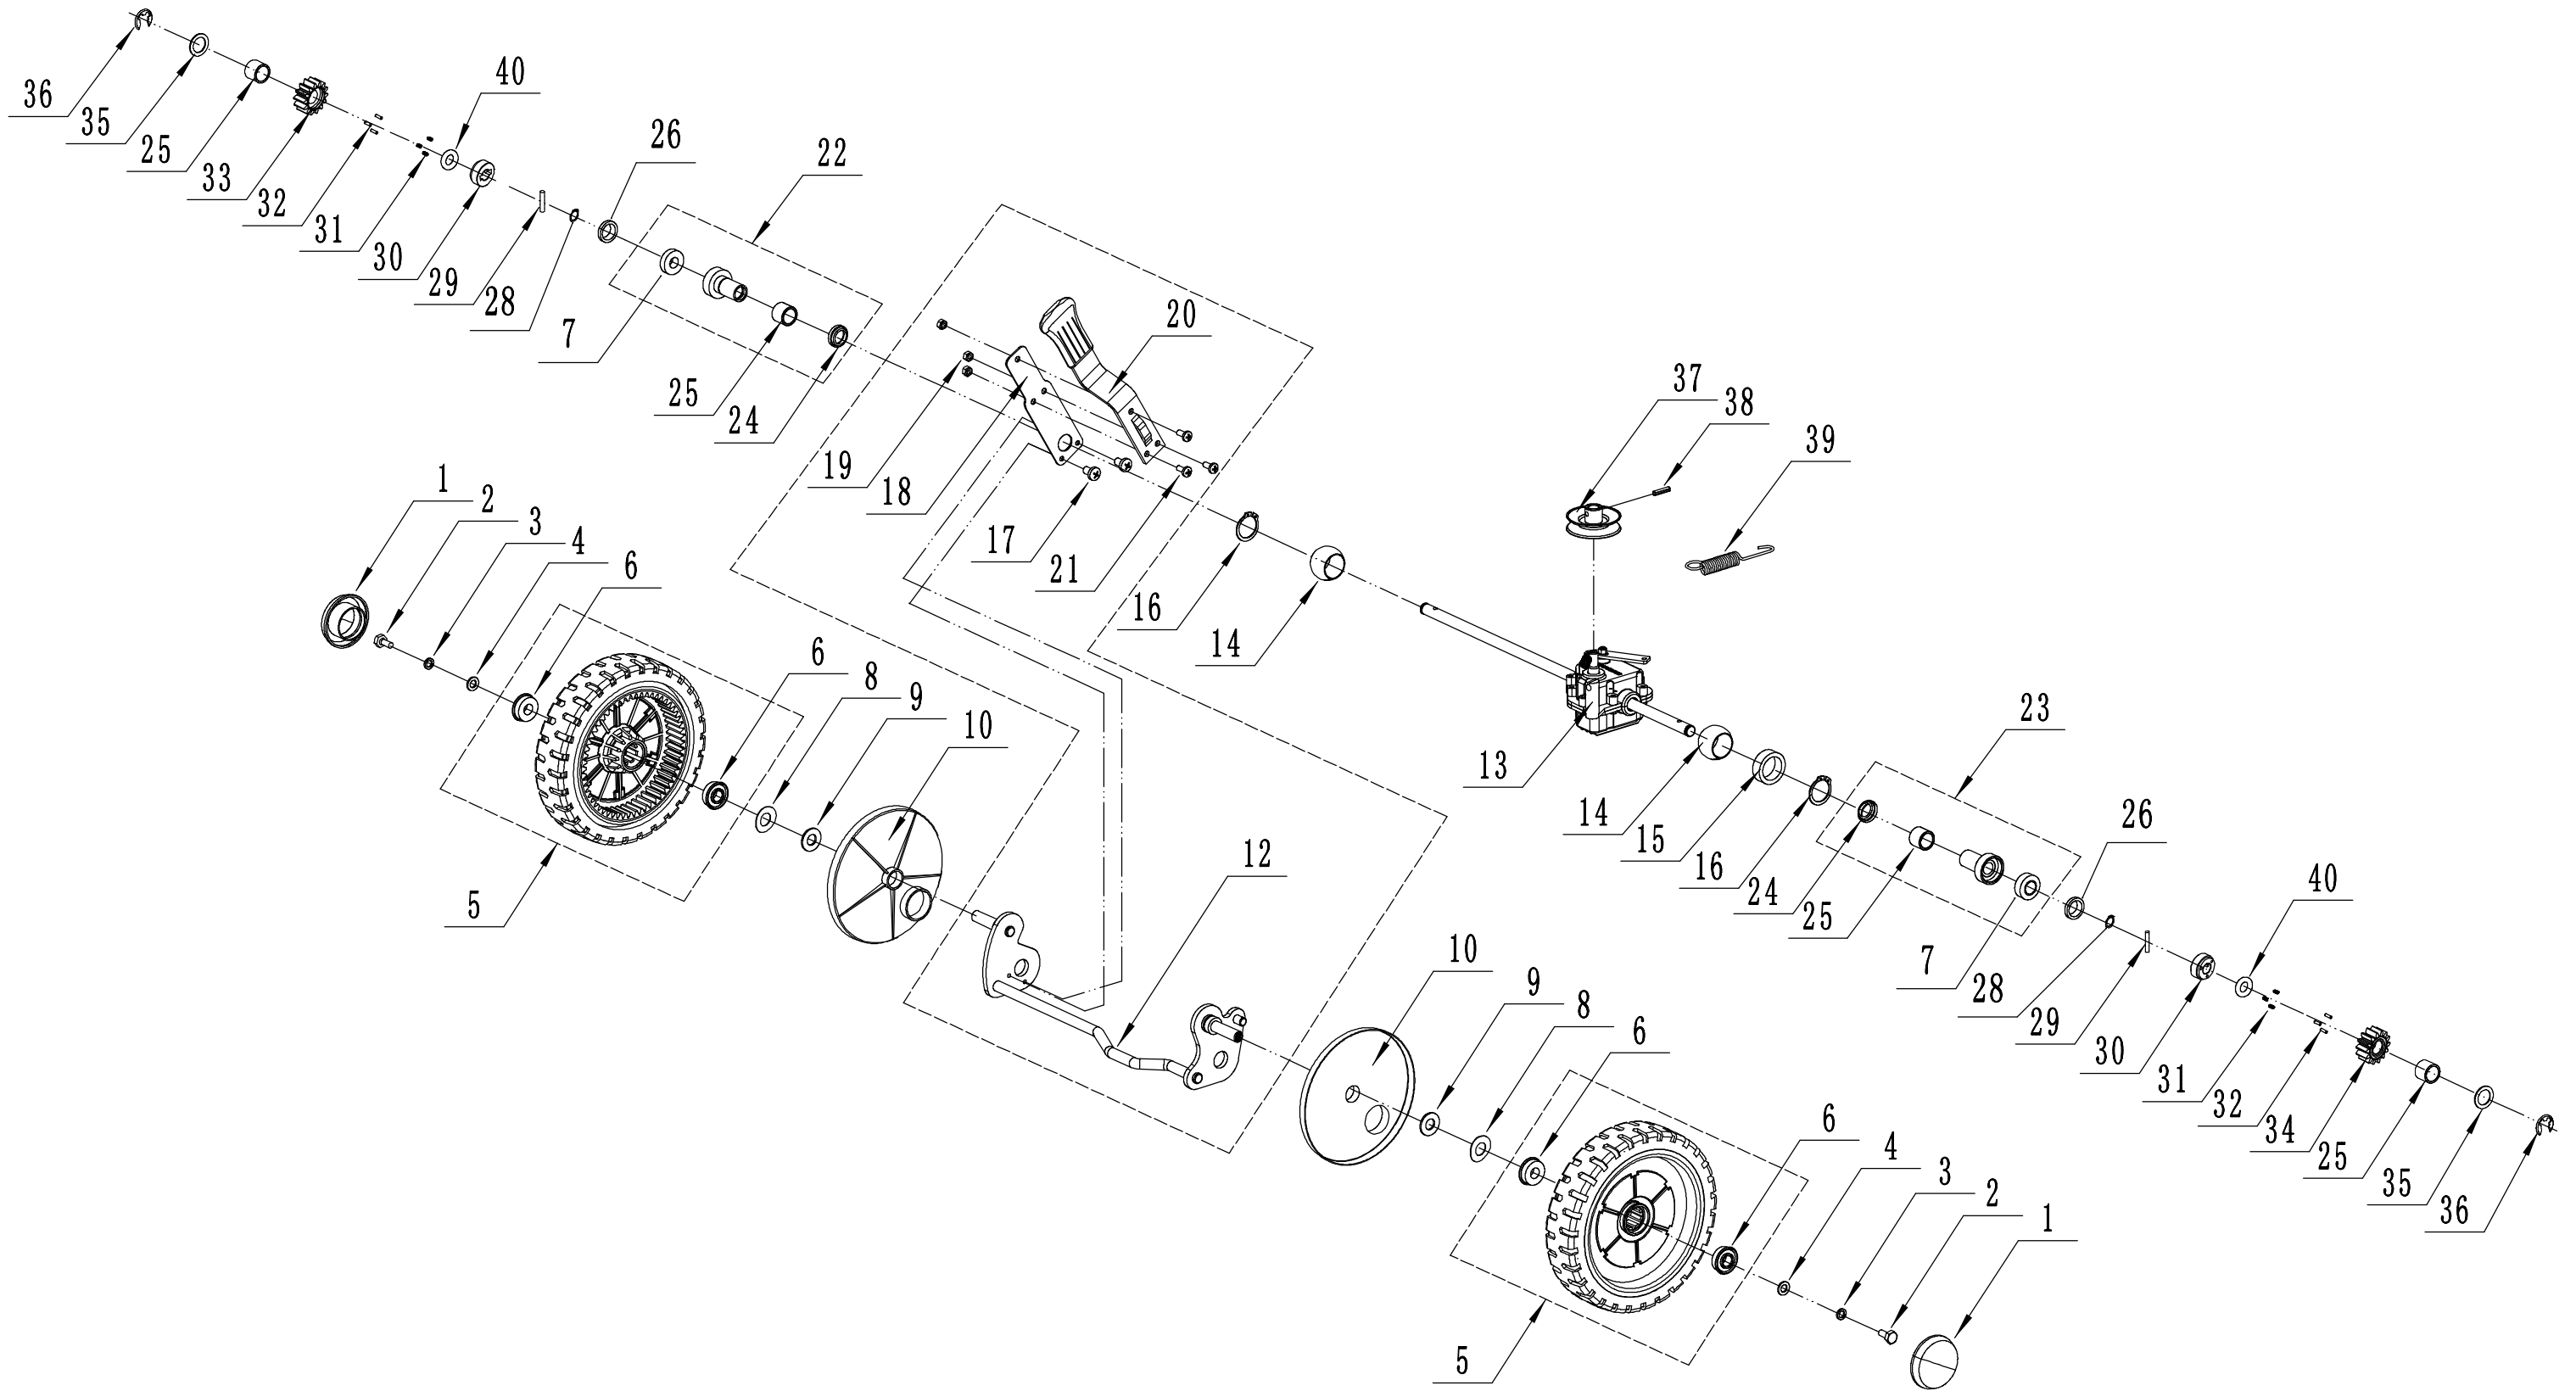

Model:WB452SE-3IN1
Service code:W452SET000M2000
Rear axle

Part 5 - Rear axle Spare parts		
No.	ID Zboží	Název
1	GM53D060000030	Wheel Cap
2	0101008015	Bolt - M8x15
3	0401008000	Spring Washer - M8
4	0301008000	Washer - M8
5	GM53D060000000	Wheel
6	5310213010	WEIBANG Bearing
7	R8-2RS	Bearing
8	5310211010/02	Spring Washer - M12.7
9	5310210010/02	Plain Washer - M12.7
10	5340312010	Rear Wheel Shield
12	4560301010/01	Rear Axle
13	Y204560P	Rear Transmission Assembly
14	5320328010	Nylon Ball Bearing
15	5320329010/02	Rear Transmission Partition
16	1001020000	Circlip - M20
17	0113005008	Screw - M5x8
18	PP4520601020/22	Spring Of Adjustment Lever
19	0202006000	Lock Nut - M6
20	5360310020/40	Adjustment Lever
21	0101006014	Bolt - M6x14
22	Y065321	Right Bearing Sheath Assembly
23	Y065320	Left Bearing Sheath Assembly
24	5320327010	Dustproof Ring
25	5320326010P	Bearing
26	GM48S010000010	Spacer
28	1001012000	Circlip - M12
29	HQ000100060	Pin For Ratchet
30	HQ000100050	Ratchet
31	HQ000100040	Spring
32	HQ000100030	Pin
33	HQ000100020	Drive Pinion - R/H
34	HQ000100010	Drive Pinion - L/H
35	5020311010/04	Washer
36	1301009000	Clip
37	5020308020	Gearbox Pulley
38	0701005020	Pin - 5x20
39	4820317010	Spring Of Gearbox
40	1401025015	O - Ring