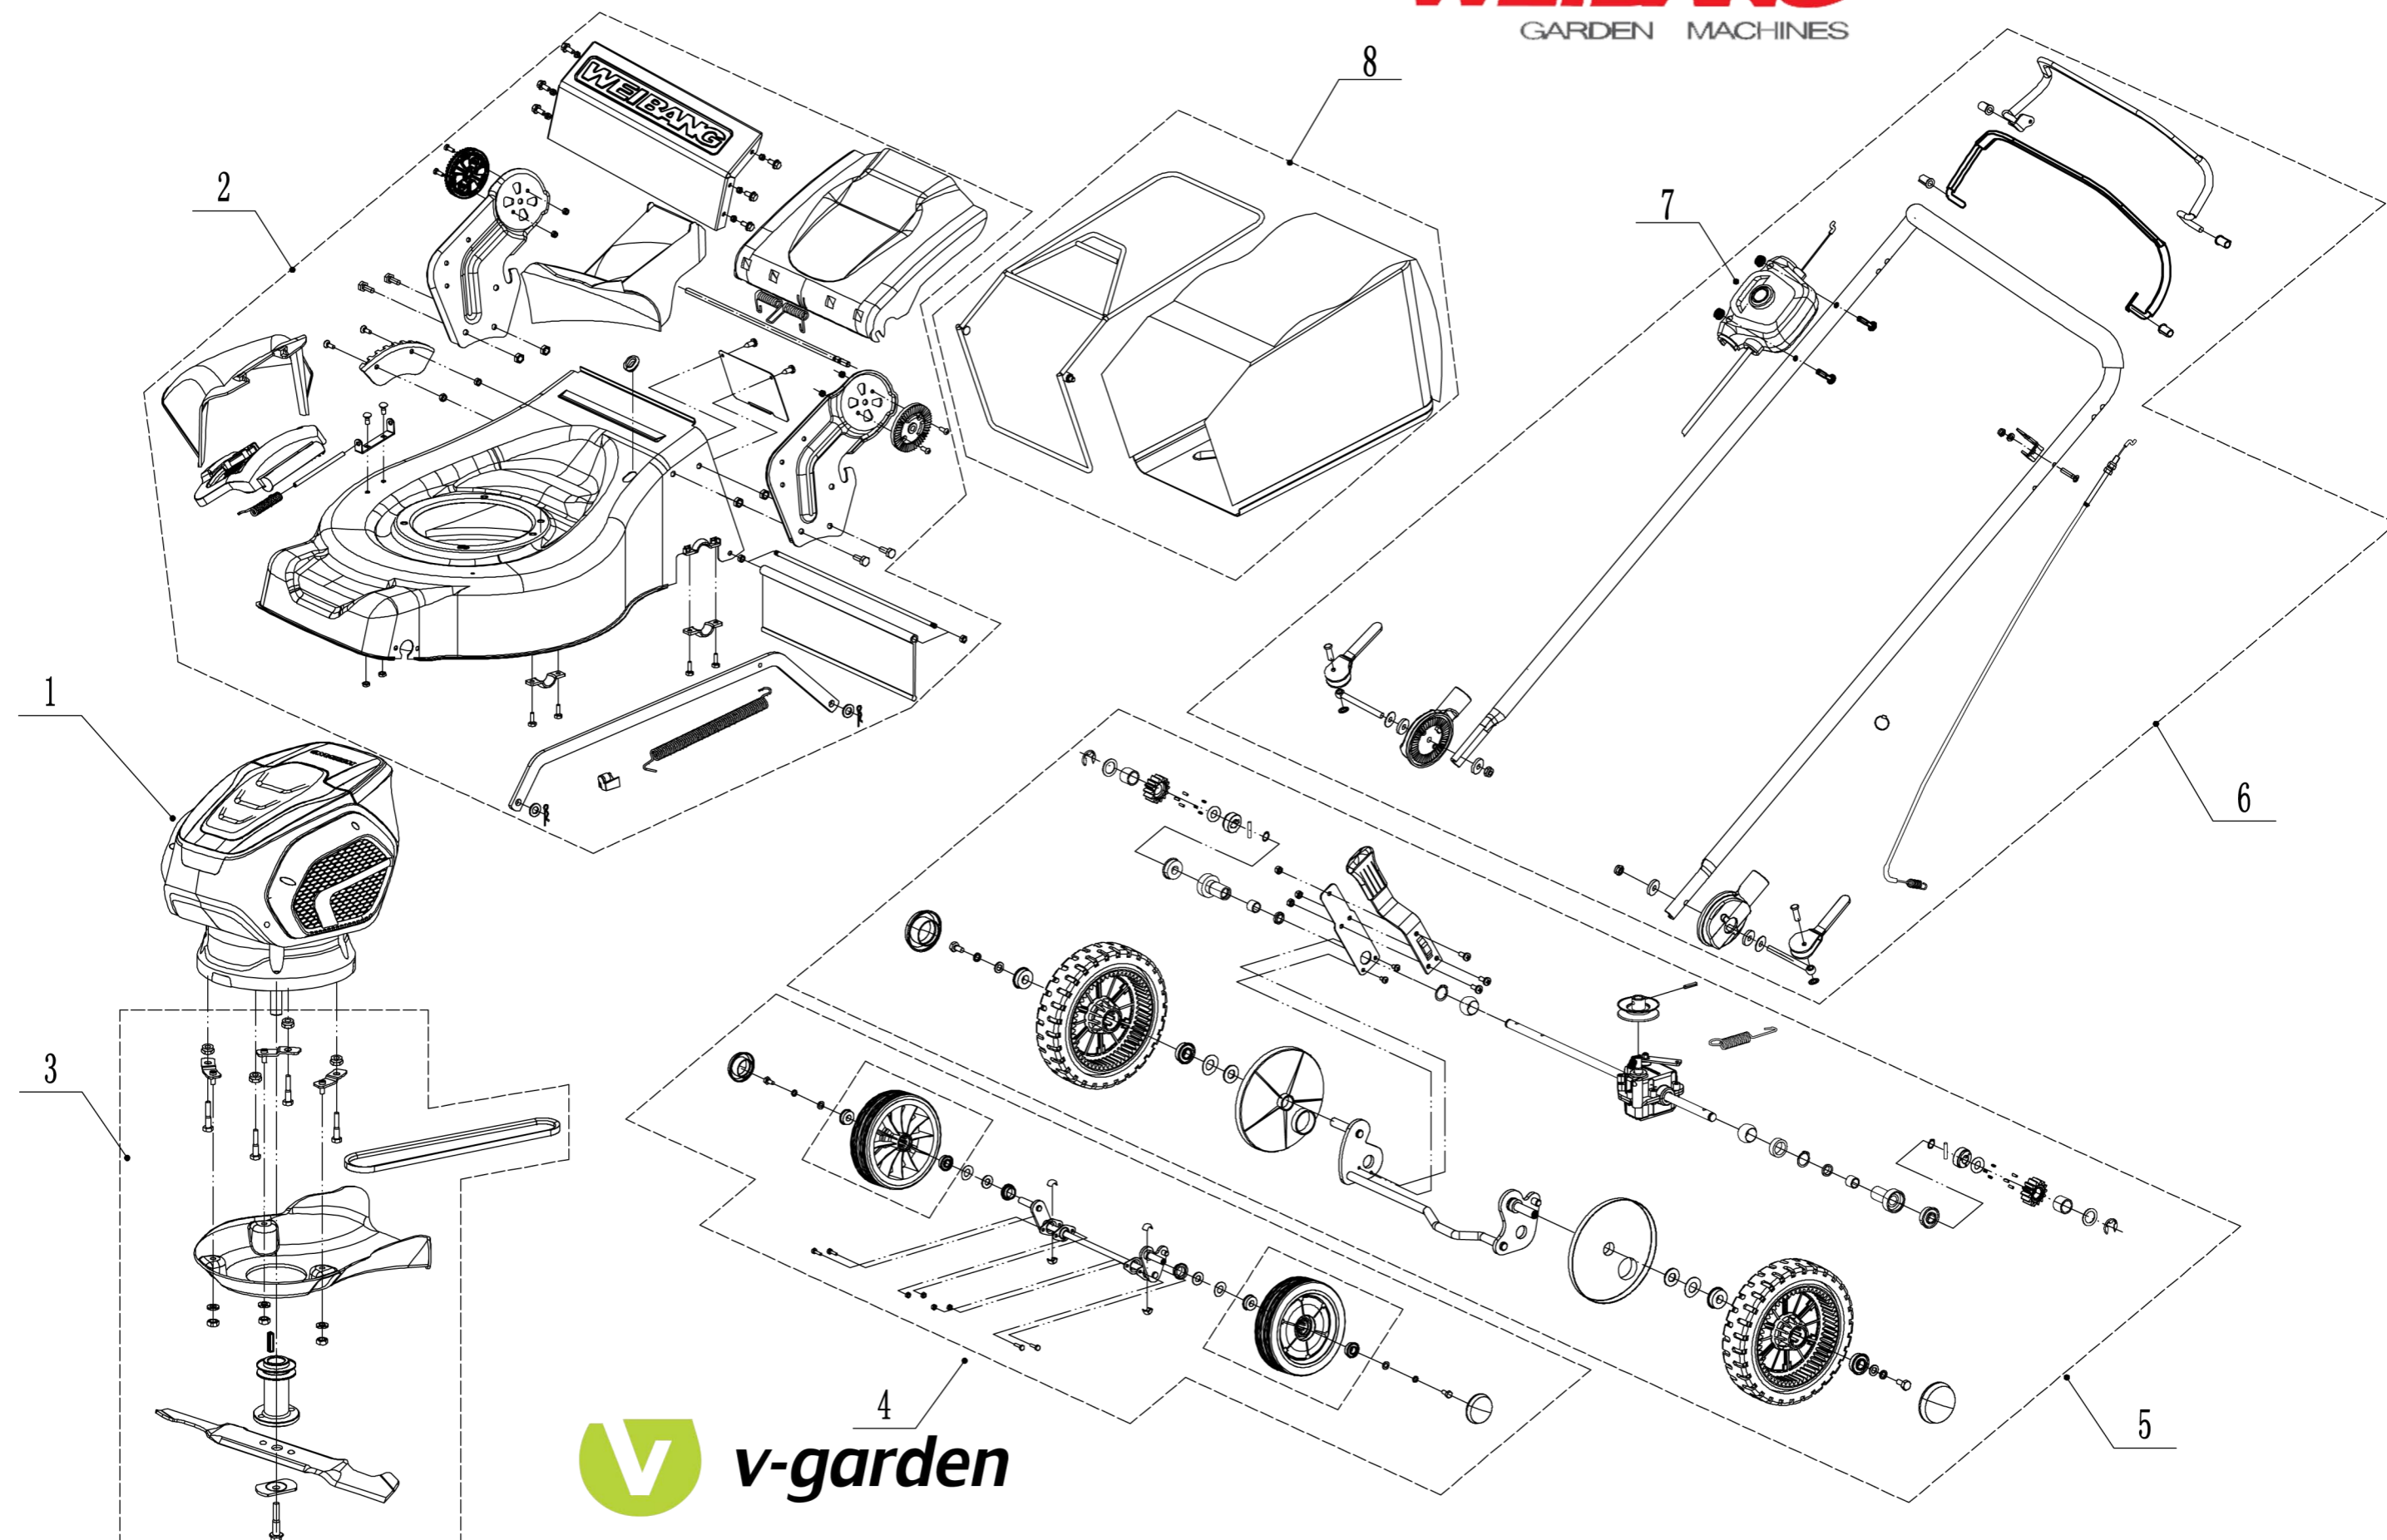

Model:WB452SE-3IN1
Service code:W452SET000M2000

WB 452 SE 6in1 r.v. 2021