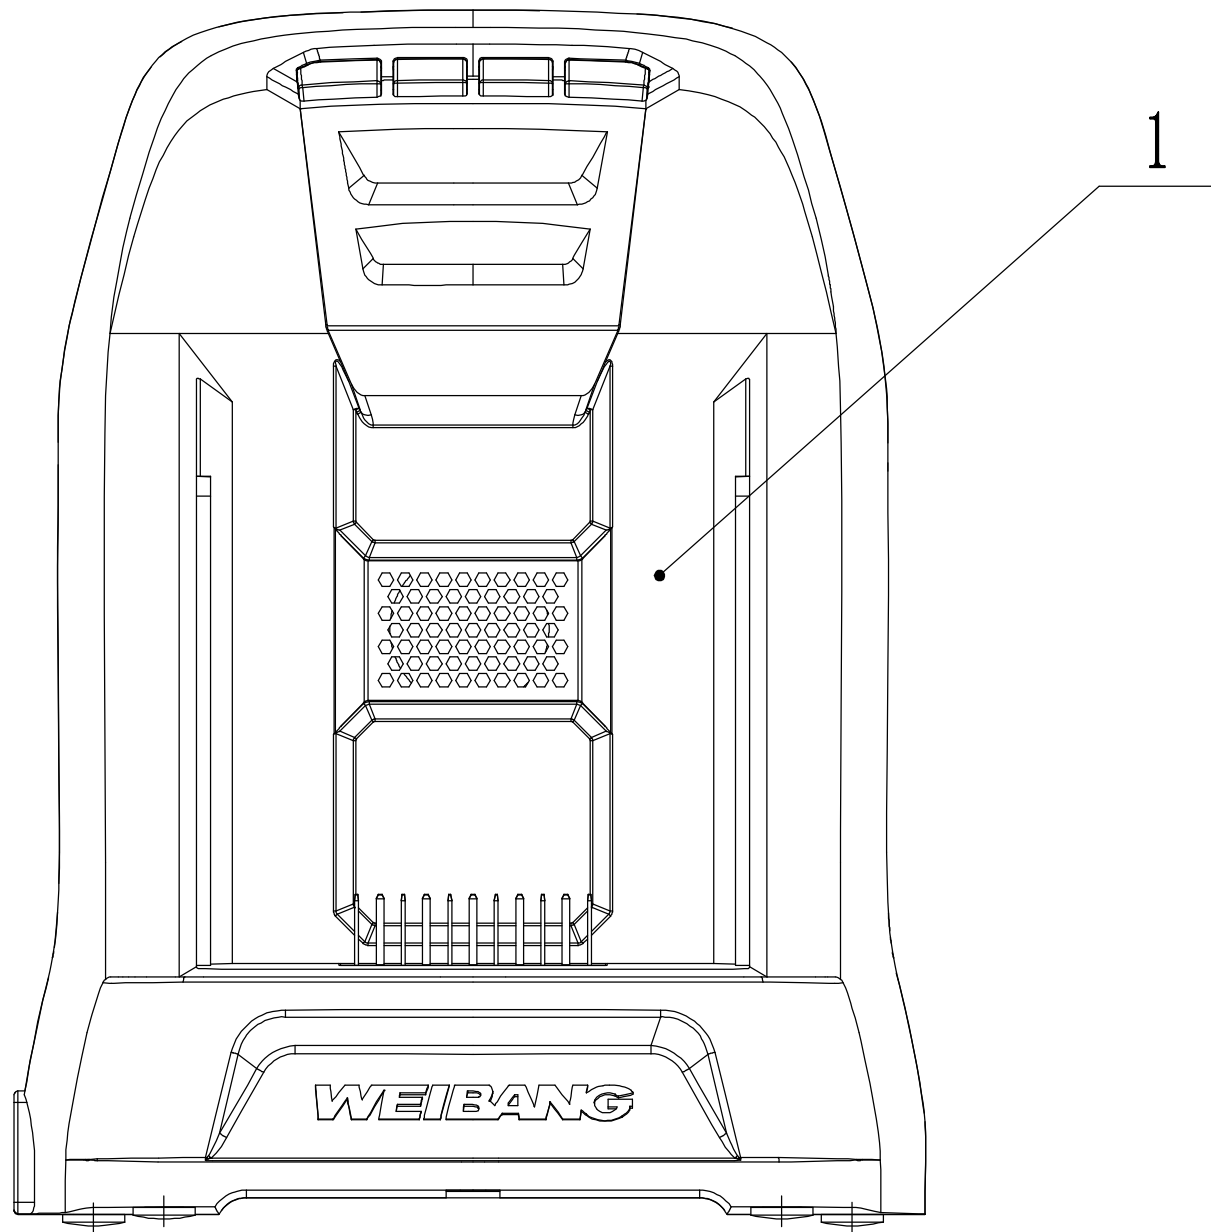

Model:WB452SE-3IN1
Service code:W452SET000M2000
Charging pile

Part 9 - Charging pile Spare parts		
No.	ID Zboží	Název
1	PP12LB00000	Charging pile
2	76EK09010	European standard charging cable
3	76EK04010	American standard charging cable
4	76EK06010	British standard charging cable
5	76EK08010	Australian standard charging cable