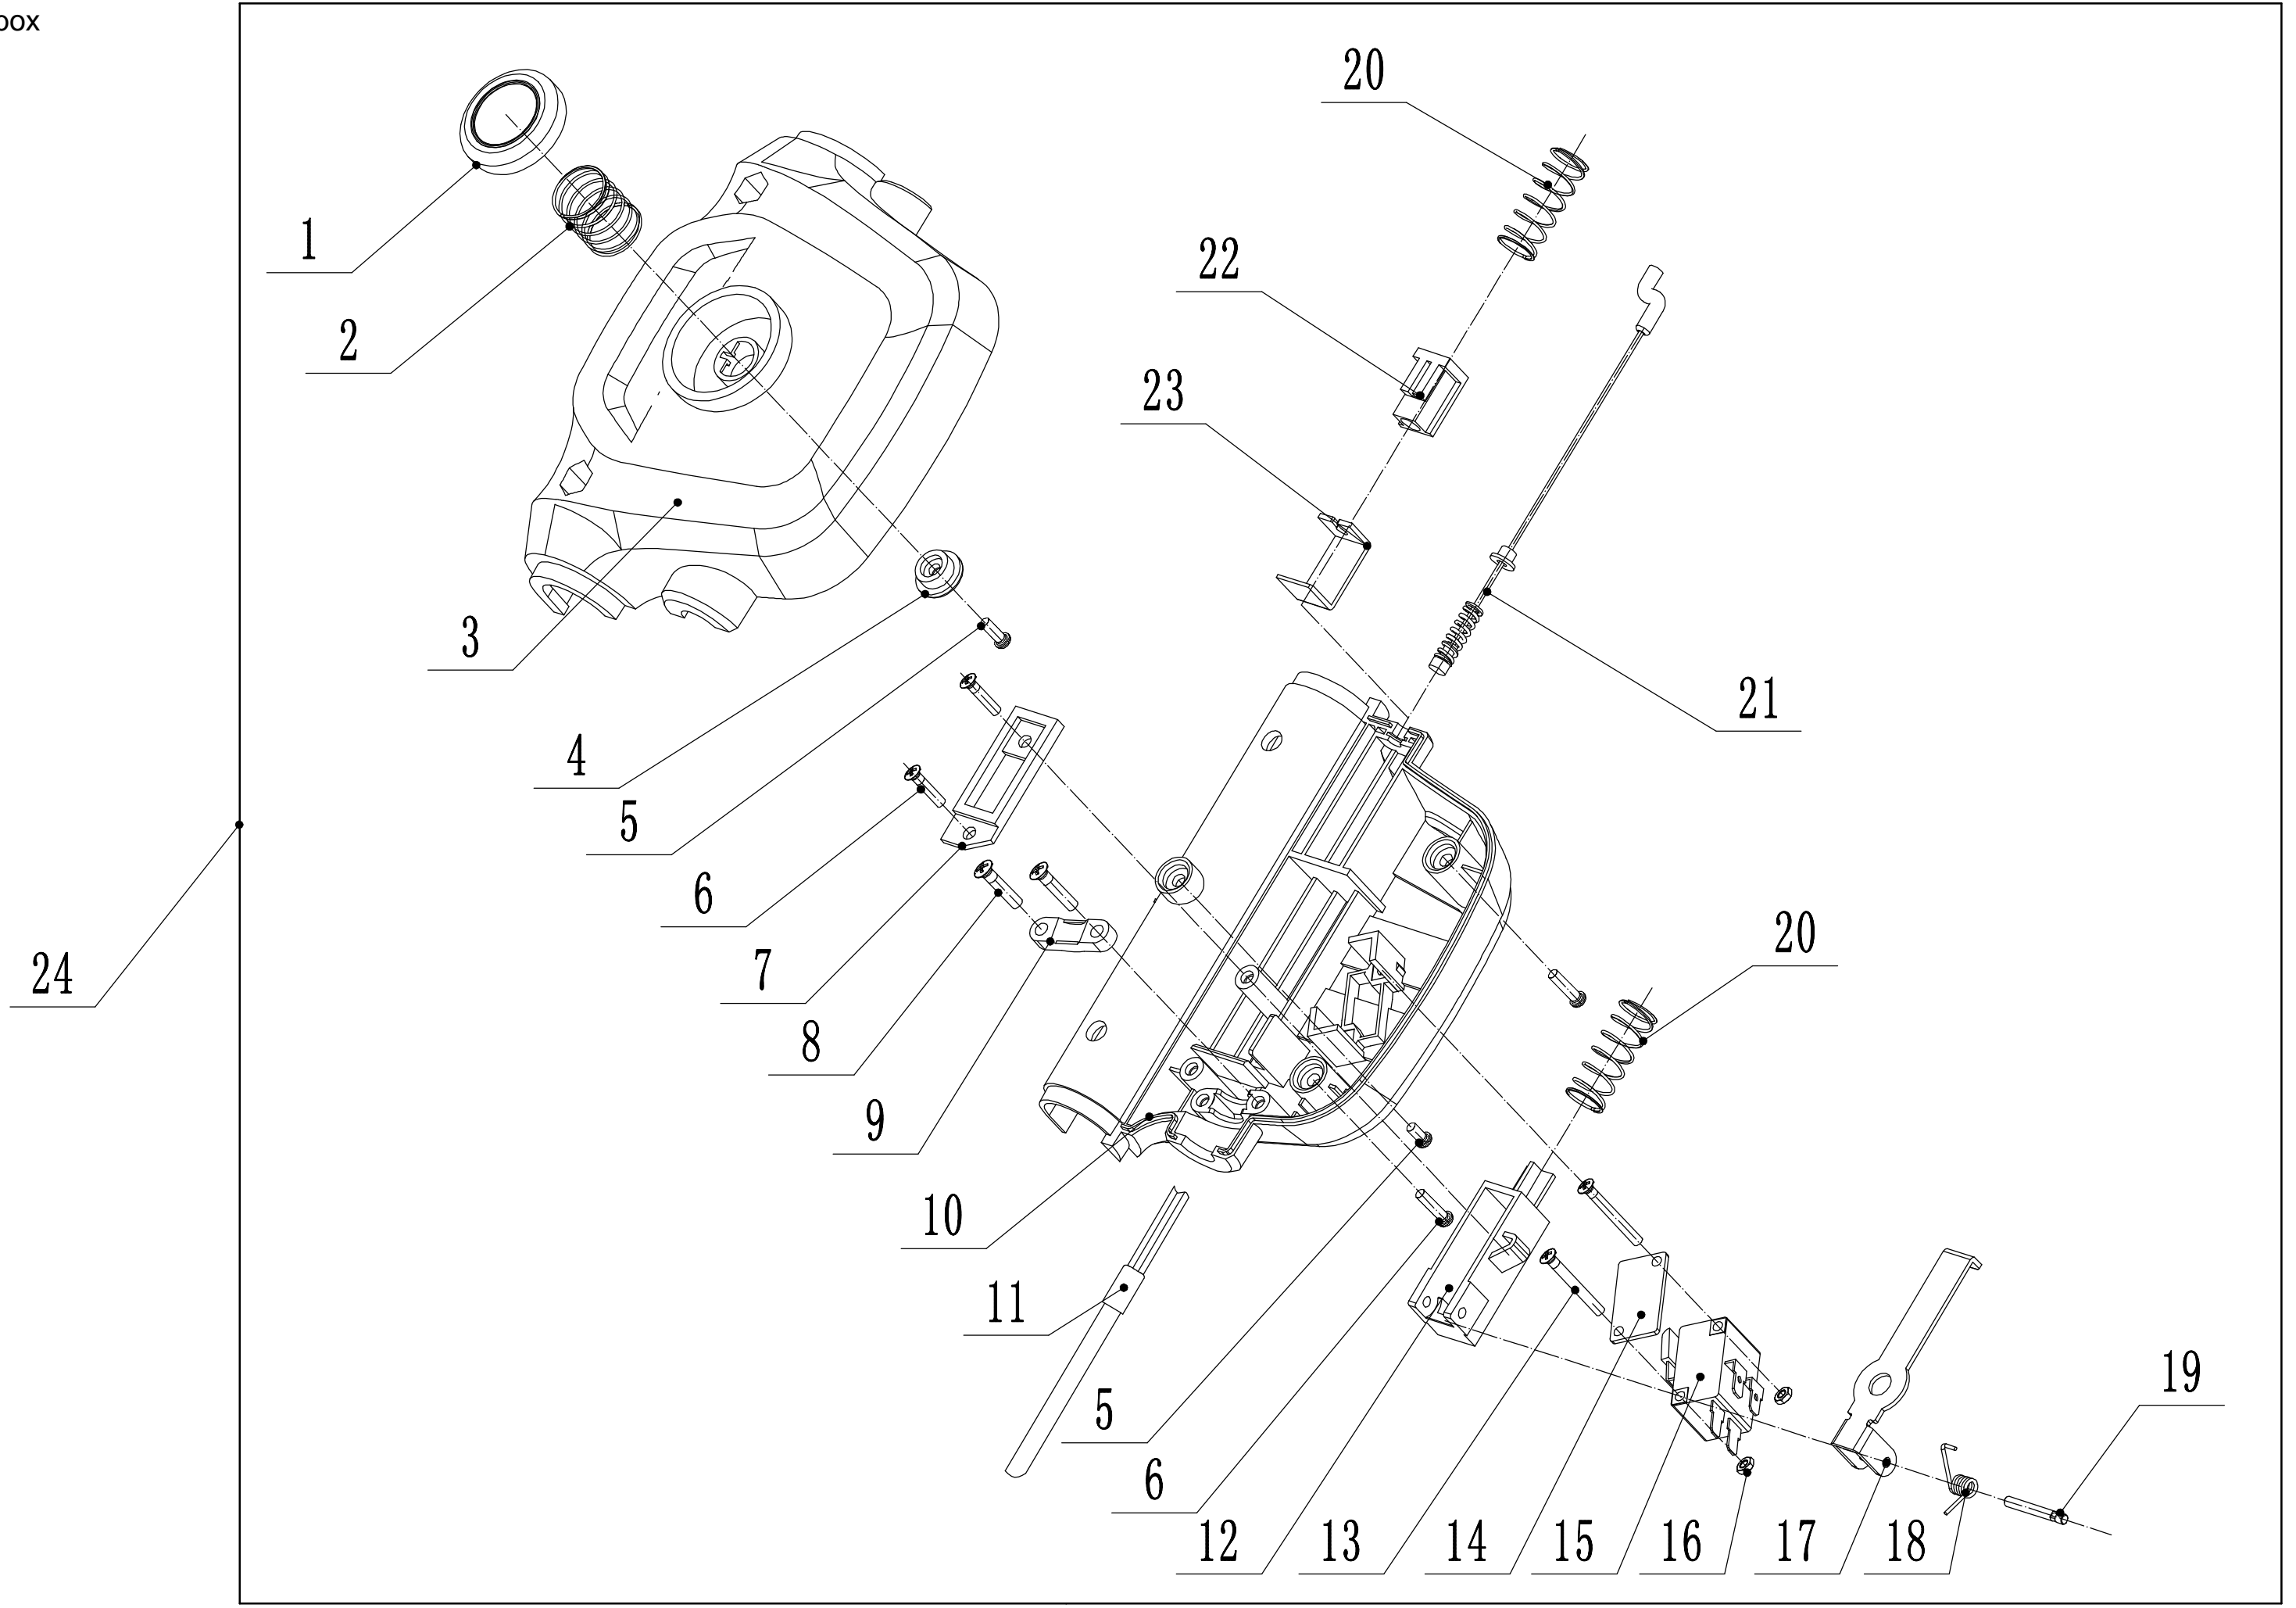

Model:WB452SE-3IN1
Service code:W452SET000M2000
Rear axle

Part 5 - Rear axle Spare parts		
No.	ID Zboží	Název
1	GM53D060000030	Wheel Cap
2	0101008015	Bolt - M8x15
3	0401008000	Spring Washer - M8
4	0301008000	Washer - M8
5	GM53D060000000	Wheel
6	5310213010	WEIBANG Bearing
7	R8-2RS	Bearing
8	5310211010/02	Spring Washer - M12.7
9	5310210010/02	Plain Washer - M12.7
10	5340312010	Rear Wheel Shield
12	4560301010/01	Rear Axle
13	Y204560P	Rear Transmission Assembly
14	5320328010	Nylon Ball Bearing
15	5320329010/02	Rear Transmission Partition
16	1001020000	Circlip - M20
17	0113005008	Screw - M5x8
18	PP4520601020/22	Spring Of Adjustment Lever
19	0202006000	Lock Nut - M6
20	5360310020/40	Adjustment Lever
21	0101006014	Bolt - M6x14
22	Y065321	Right Bearing Sheath Assembly
23	Y065320	Left Bearing Sheath Assembly
24	5320327010	Dustproof Ring
25	5320326010P	Bearing
26	GM48S010000010	Spacer
28	1001012000	Circlip - M12
29	HQ000100060	Pin For Ratchet
30	HQ000100050	Ratchet
31	HQ000100040	Spring
32	HQ000100030	Pin
33	HQ000100020	Drive Pinion - R/H
34	HQ000100010	Drive Pinion - L/H
35	5020311010/04	Washer
36	1301009000	Clip
37	5020308020	Gearbox Pulley
38	0701005020	Pin - 5x20
39	4820317010	Spring Of Gearbox
40	1401025015	O - Ring

Model:WB452SE-3IN1
Service code:W452SET000M2000
Handle and controls

Part 6 - Handle And Controls Spare Parts

No.	ID Zboží	Název
1	PP4520401000/49	Handle
2	GM56E010000081	Handle Sheath
3	76G506000	
4	PP4520403000/81	Clutch Lever
5	PP4520402000/80	OPC Lever
6	0202006000	Lock Nut - M6
7	0301006000	Washer - M6
8	GM46B050000010/01	
9	0108006040	Screw - M6x40
10	LH194-1195	Clutch Cable
11	ZD8/200	Cable tie
12	4510114030	Fix Cap
13	GM48S000000100	Connecting Bolt
14	GM56A100400000	Lock Lever
15	0801008025	Axis Pin - 8x25
16	GM56A100000040/04	Spacer
17	GM56A100000050/01	Spacer
18	GM48S030200000	Tooth Disc Kit
19	0203008000	Lock Nut-M8
20	0207006000	