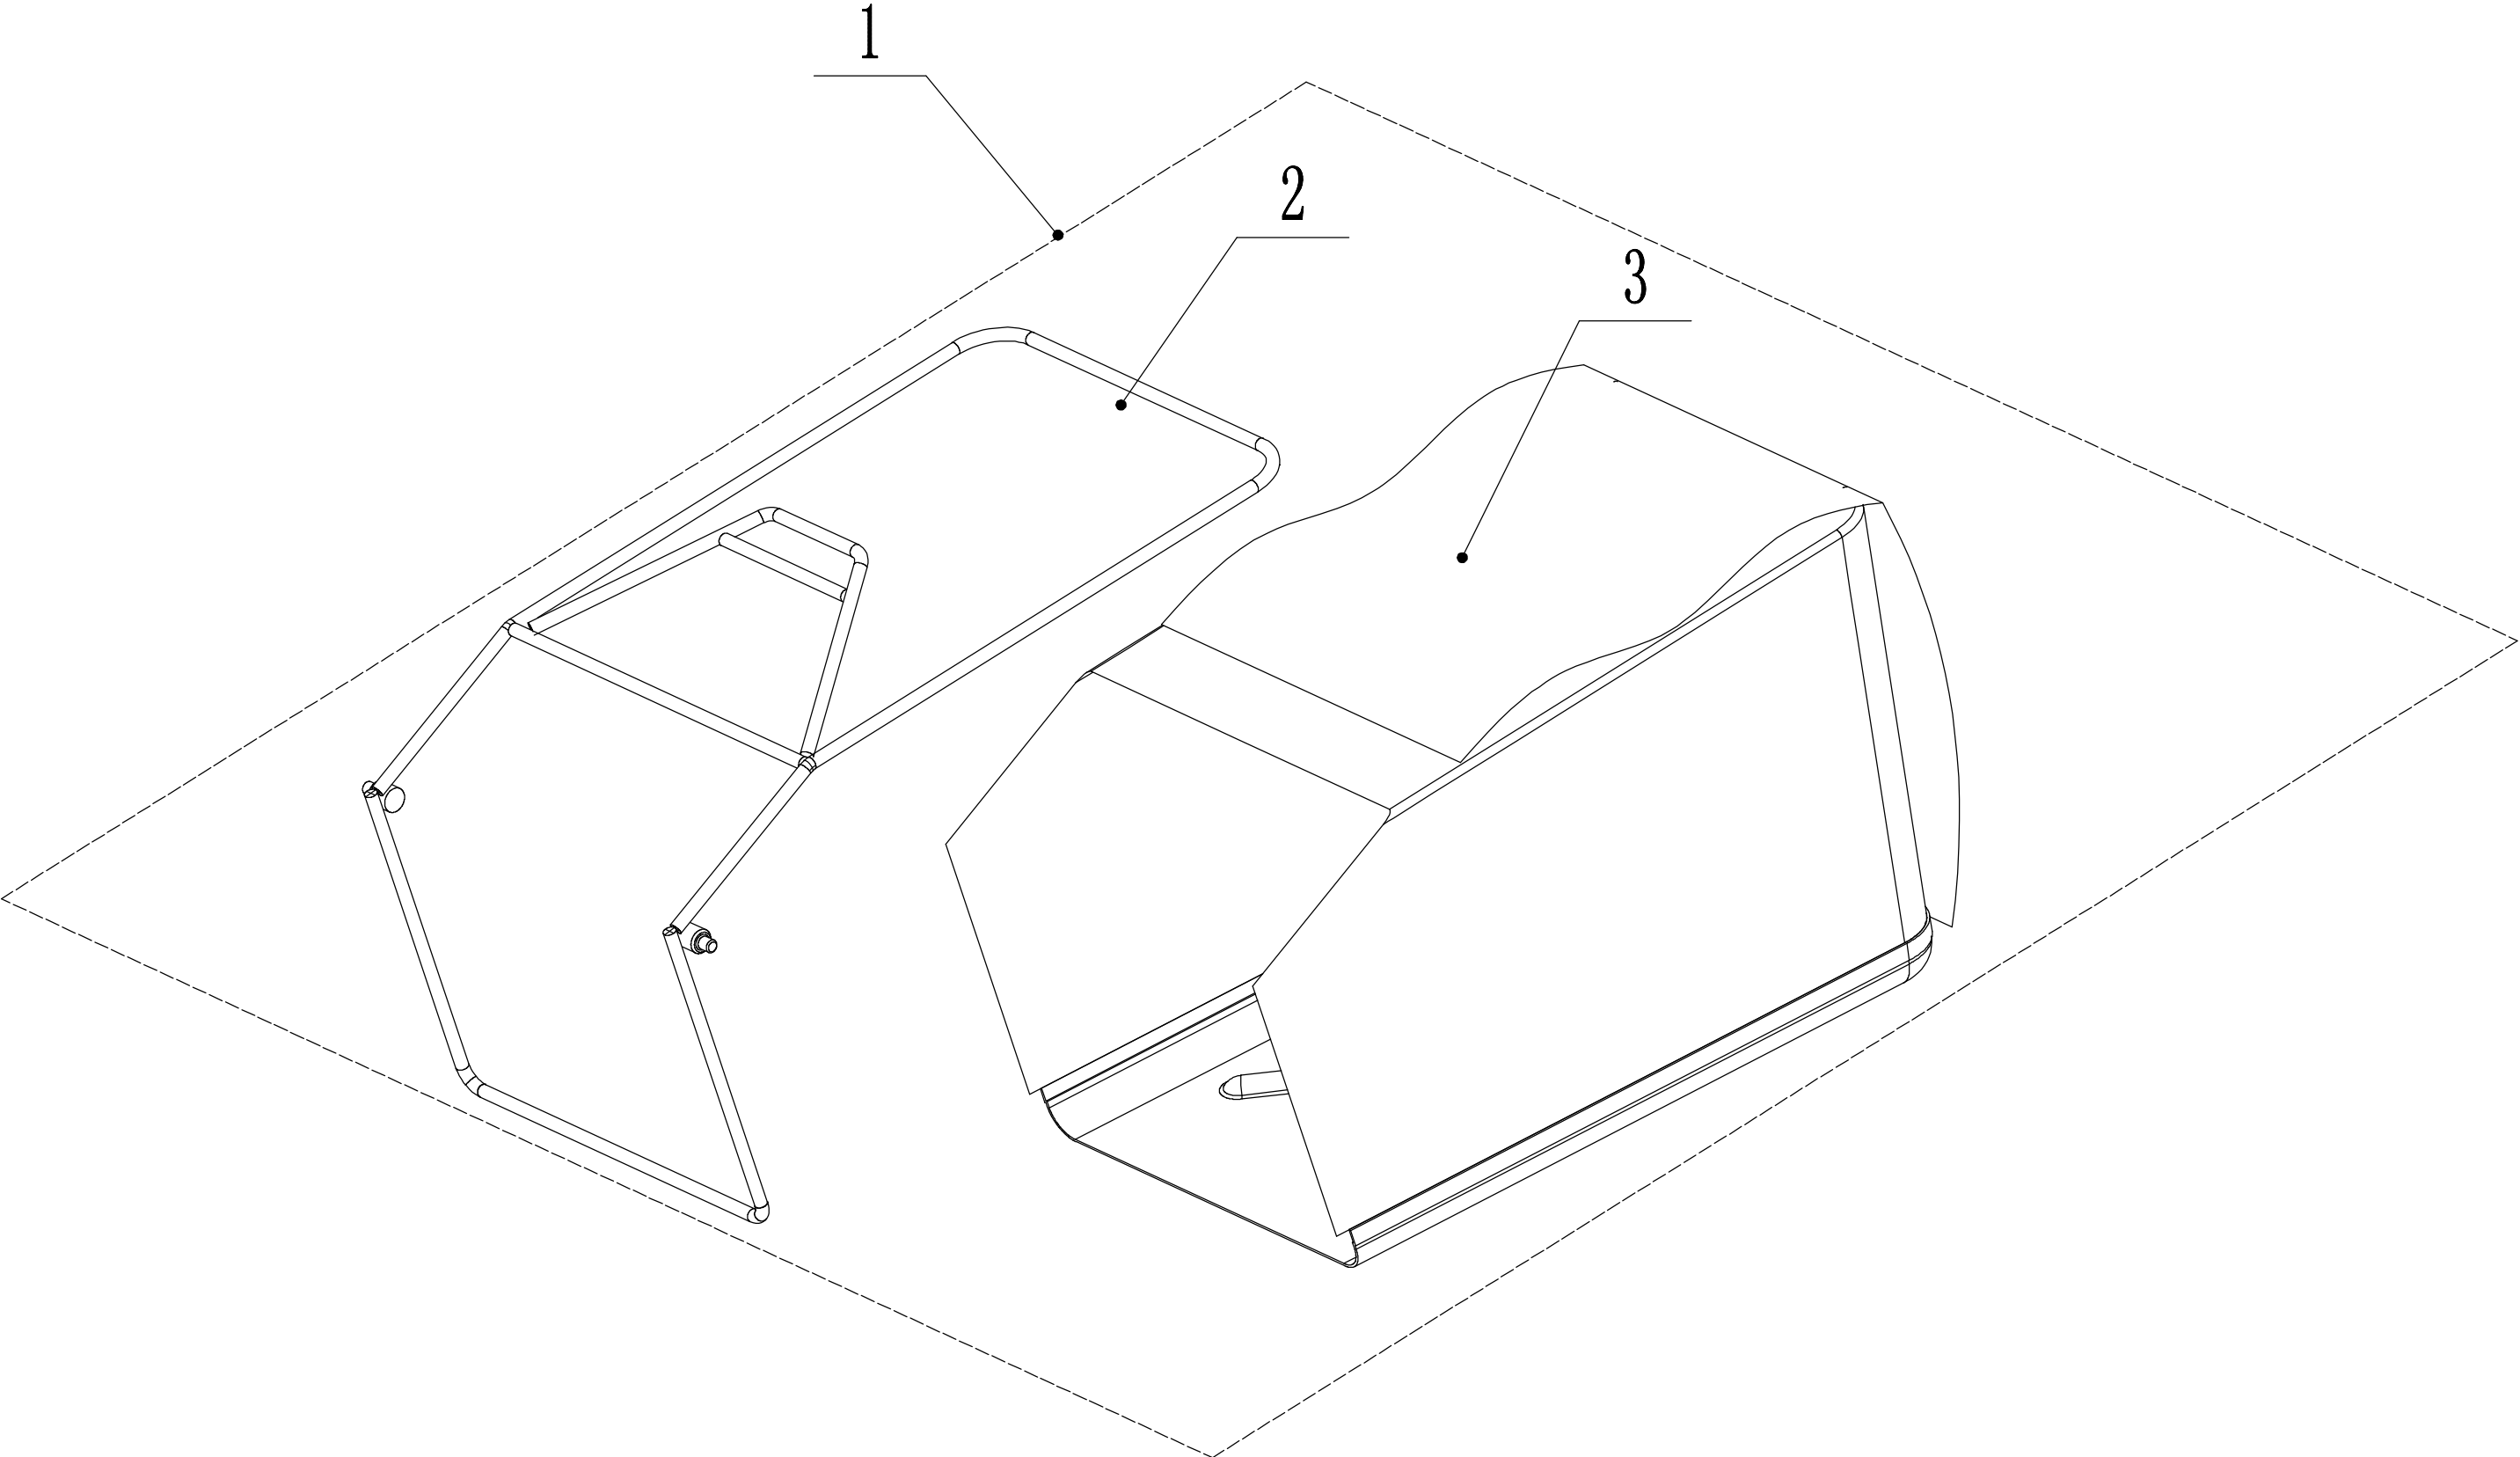

Model:WB452SE-3IN1
Service code:W452SET000M2000
Grass catcher

Part 8 - Grass Catcher Spare Parts		
No.	ID Zboží	Název
1	4560602010/22	Grass Catcher Frame
2	4560603010/84	Grass Bag