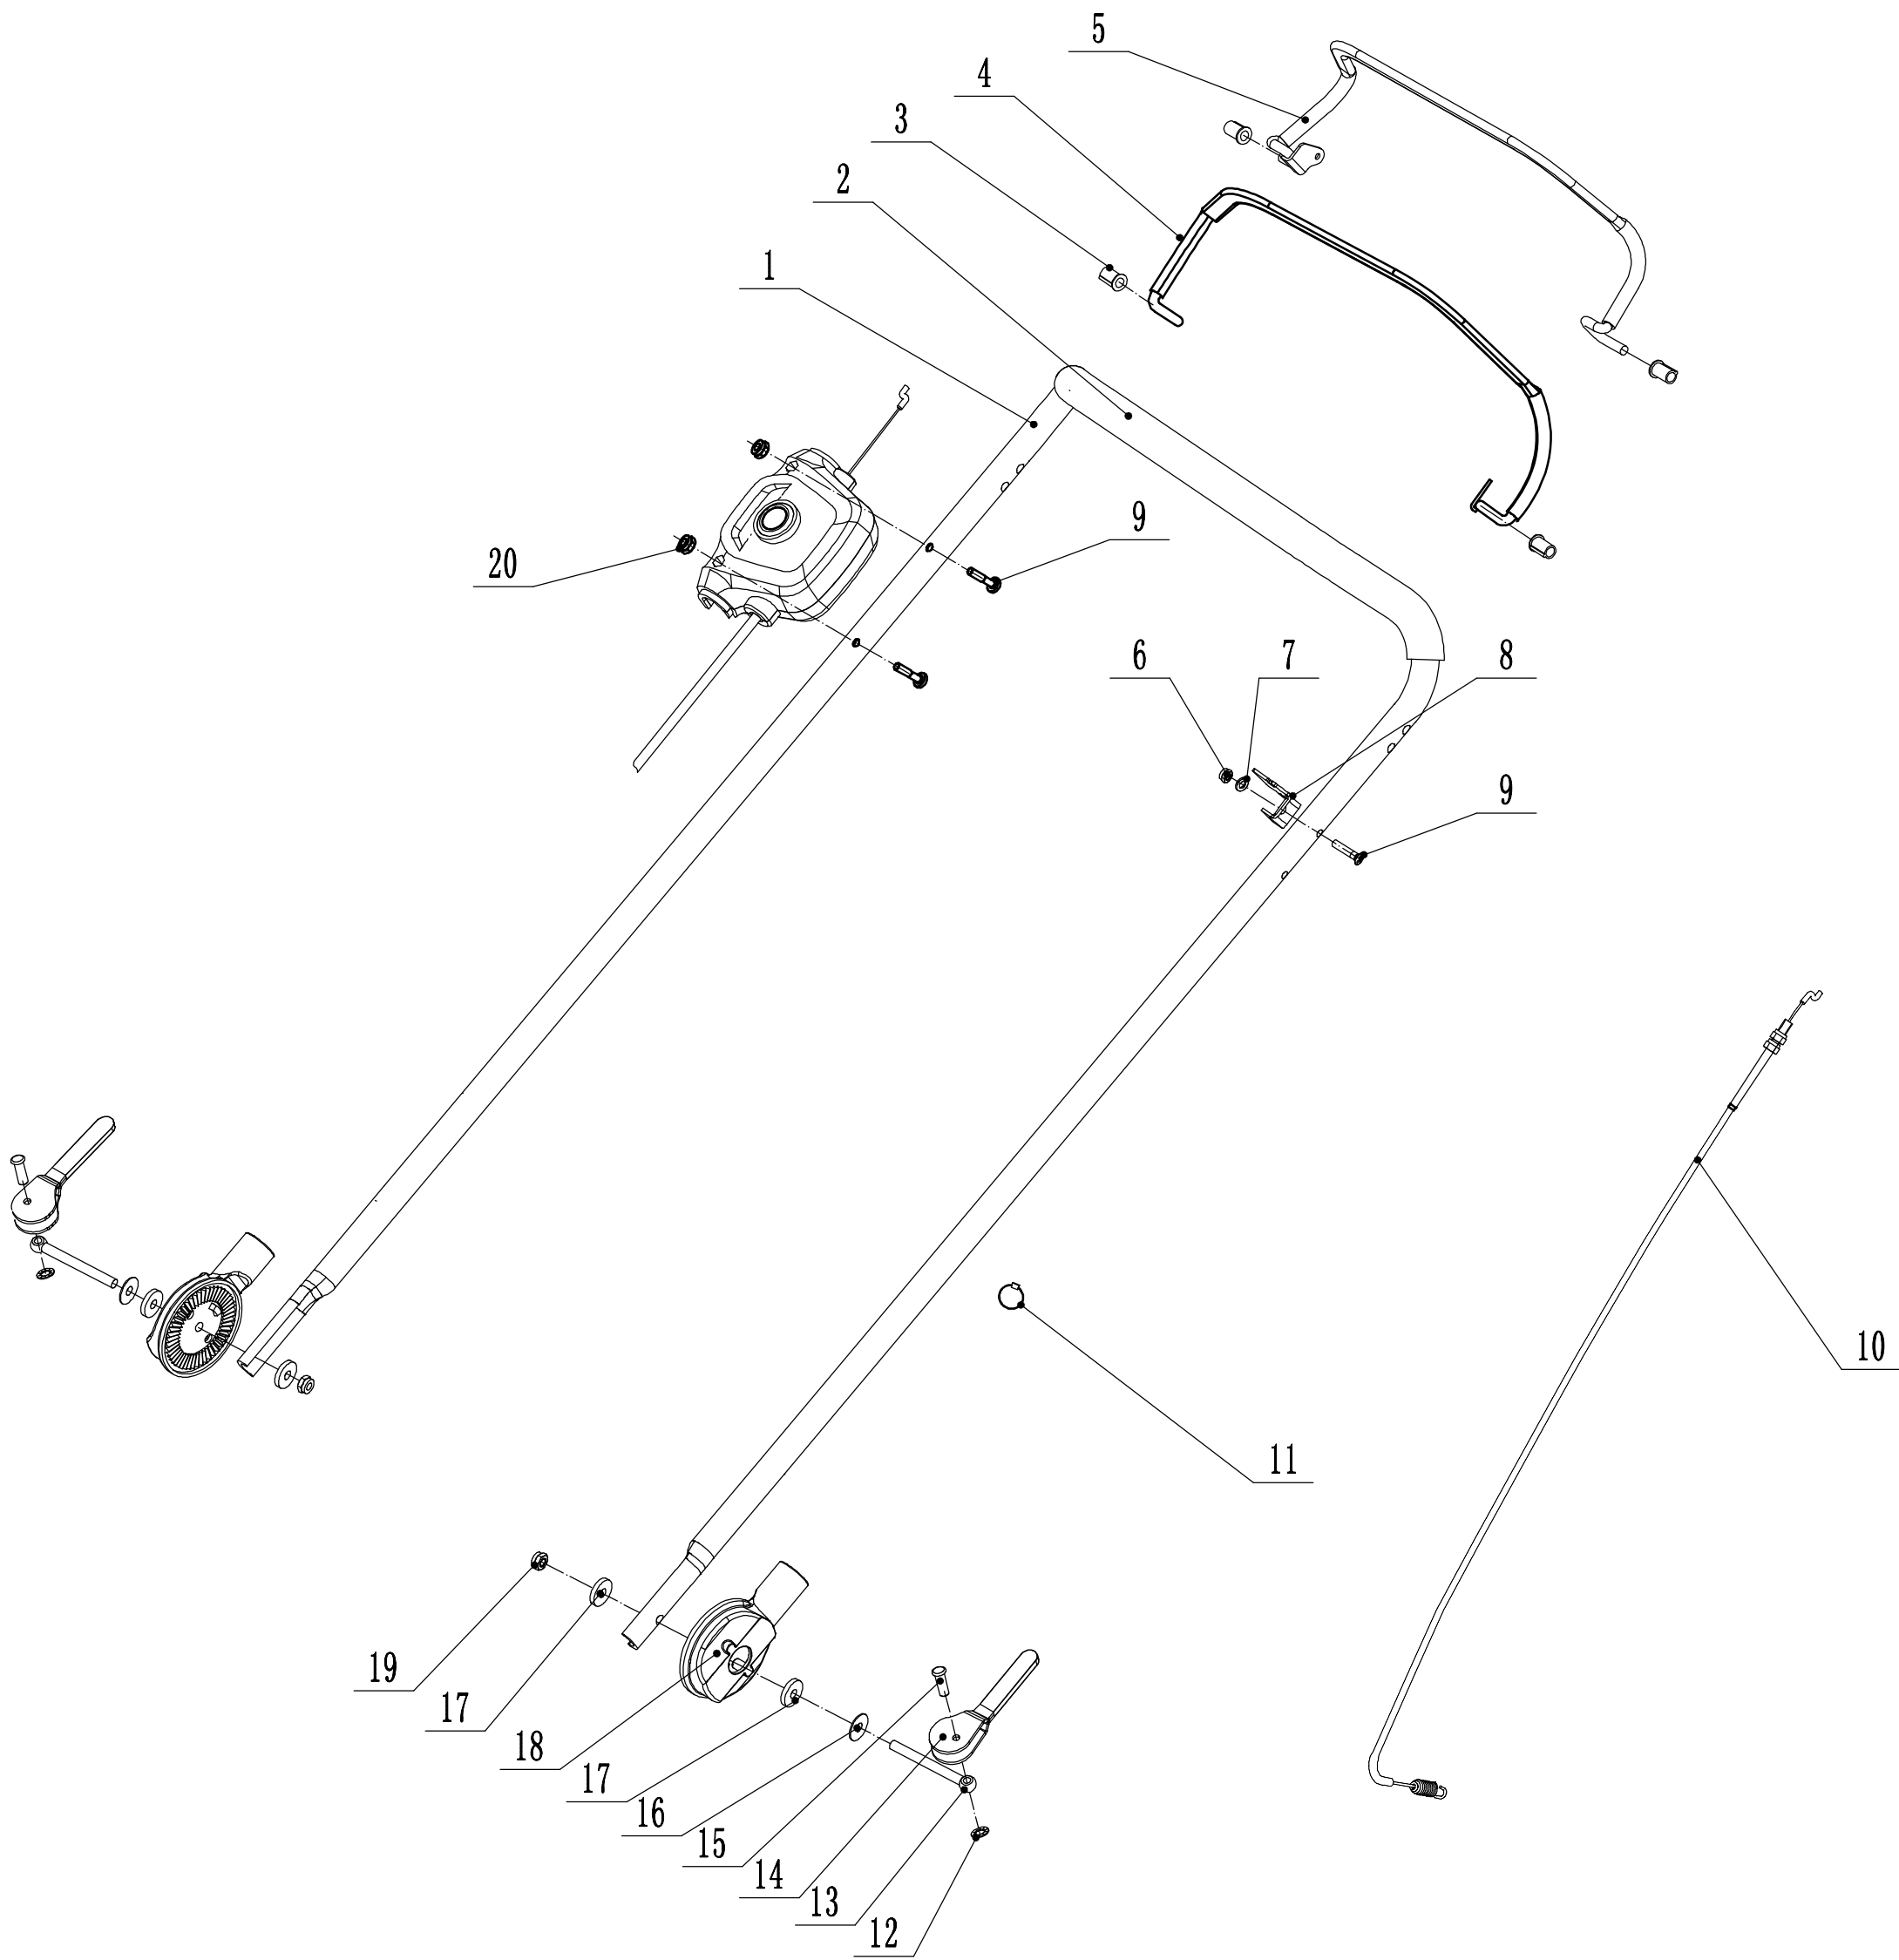

Model:WB452SE-3IN1
Service code:W452SET000M2000
Handle and controls

Part 6 - Handle And Controls Spare Parts

No.	ID Zboží	Název
1	PP4520401000/49	Handle
2	GM56E010000081	Handle Sheath
3	76G506000	
4	PP4520403000/81	Clutch Lever
5	PP4520402000/80	OPC Lever
6	0202006000	Lock Nut - M6
7	0301006000	Washer - M6
8	GM46B050000010/01	
9	0108006040	Screw - M6x40
10	LH194-1195	Clutch Cable
11	ZD8/200	Cable tie
12	4510114030	Fix Cap
13	GM48S000000100	Connecting Bolt
14	GM56A100400000	Lock Lever
15	0801008025	Axis Pin - 8x25
16	GM56A100000040/04	Spacer
17	GM56A100000050/01	Spacer
18	GM48S030200000	Tooth Disc Kit
19	0203008000	Lock Nut-M8
20	0207006000