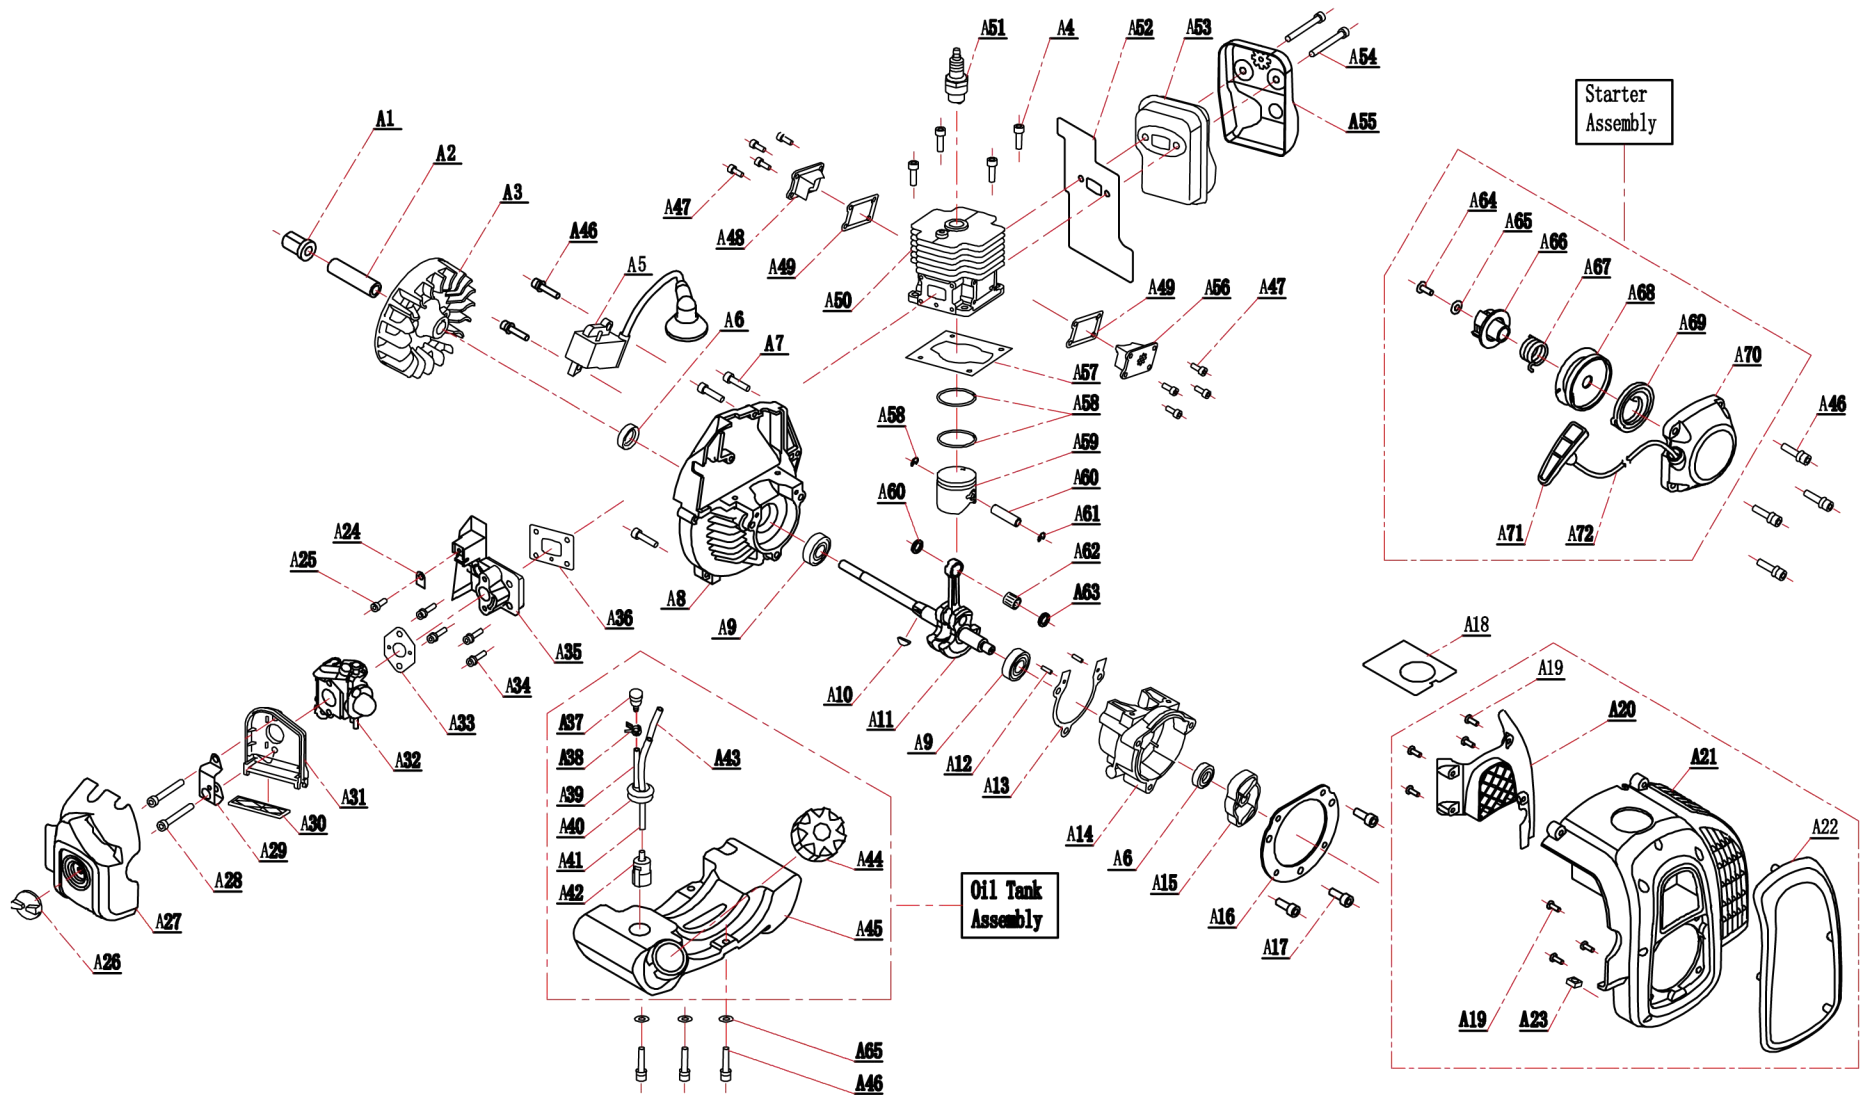

## Titan TT-BV3405 Blower

No.	ID zboží	Název
A74	BV3405VA074	Air Filter Fixed Nut
A75	BV3405VA075	Fan Cover
A76	BV3405VA076	Safety Guard Torsion Spring
A77	BV3405VA077	Bolt ST4. 8x16
A78	BV3405VA078	Bolt M6x25
A79	BV3405VA079	Fan Volute Cover
A80	BV3405VA080	Bolt ST4. 2x12
A81	BV3405VA081	Flamout Switch Cover
A82	BV3405VA082	Flameout Switch
A83	BV3405VA083	Rotary Valve
A84	BV3405VA084	Nut M8x1
A85	BV3405VA085	Washer 8. 5x32x2
A86	BV3405VA086	Impeller
A87	BV3405VA087	Bearing 61802 (15x24x5)
A88	BV3405VA088	Bolt M5x30
A89	BV3405VA089	Fan Volute
A90	BV3405VA090	Nut M6
A91	BV3405VA091	Connection Lines
A92	BV3405VA092	Heat Insulation Fan Volute
A93	BV3405VA093	Back Plate Fan Volute
A94	BV3405VA094	Handgrip
A95	BV3405VA095	Bolt ST4. 8x20
A96	BV3405VA096	Self-locking Handle
A97	BV3405VA097	Left Handle
A98	BV3405VA098	Wave washer
A99	BV3405VA099	Self-locking Device
A100	BV3405VA100	Handle Anti-vibration
A101	BV3405VA101	Flameout Switch
A102	BV3405VA102	Anti-vibration
A103	BV3405VA103	Right Handle
A104	BV3405VA104	Torsion spring Trigger
A105	BV3405VA105	Throttle Lines
A106	BV3405VA106	Trigger
A107	BV3405VA107	Anti-vibration
A108	BV3405VA108	Bolt ST4. 8x16
A109	BV3405VA109	Dust Proof Cover
A110	BV3405VA110	Suction Pipe
A111	BV3405VA111	Suction Pipe
A112	BV3405VA112	Bolt M5x25
A113	BV3405VA113	Nut M5
A114	BV3405VA114	Blower Nozzle Pipe
A115	BV3405VA115	Blower Nozzle Pipe
A116	BV3405VA116	Bolt M5x12
A117	BV3405VA117	Flameout Plate
A118	BV3405VA118	Connector Pipe
A119	BV3405VA119	Collection Bag
A120	BV3405VA120	Shredded Blade
A121	BV3405VA121	Nozzle Pipe Partition
A122	BV3405VA122	Bolt ST4. 8x12
A123	BV3405VA123	Bolt ST4. 2x8
A124	BV3405VA124	Washer 5. 2x10x1