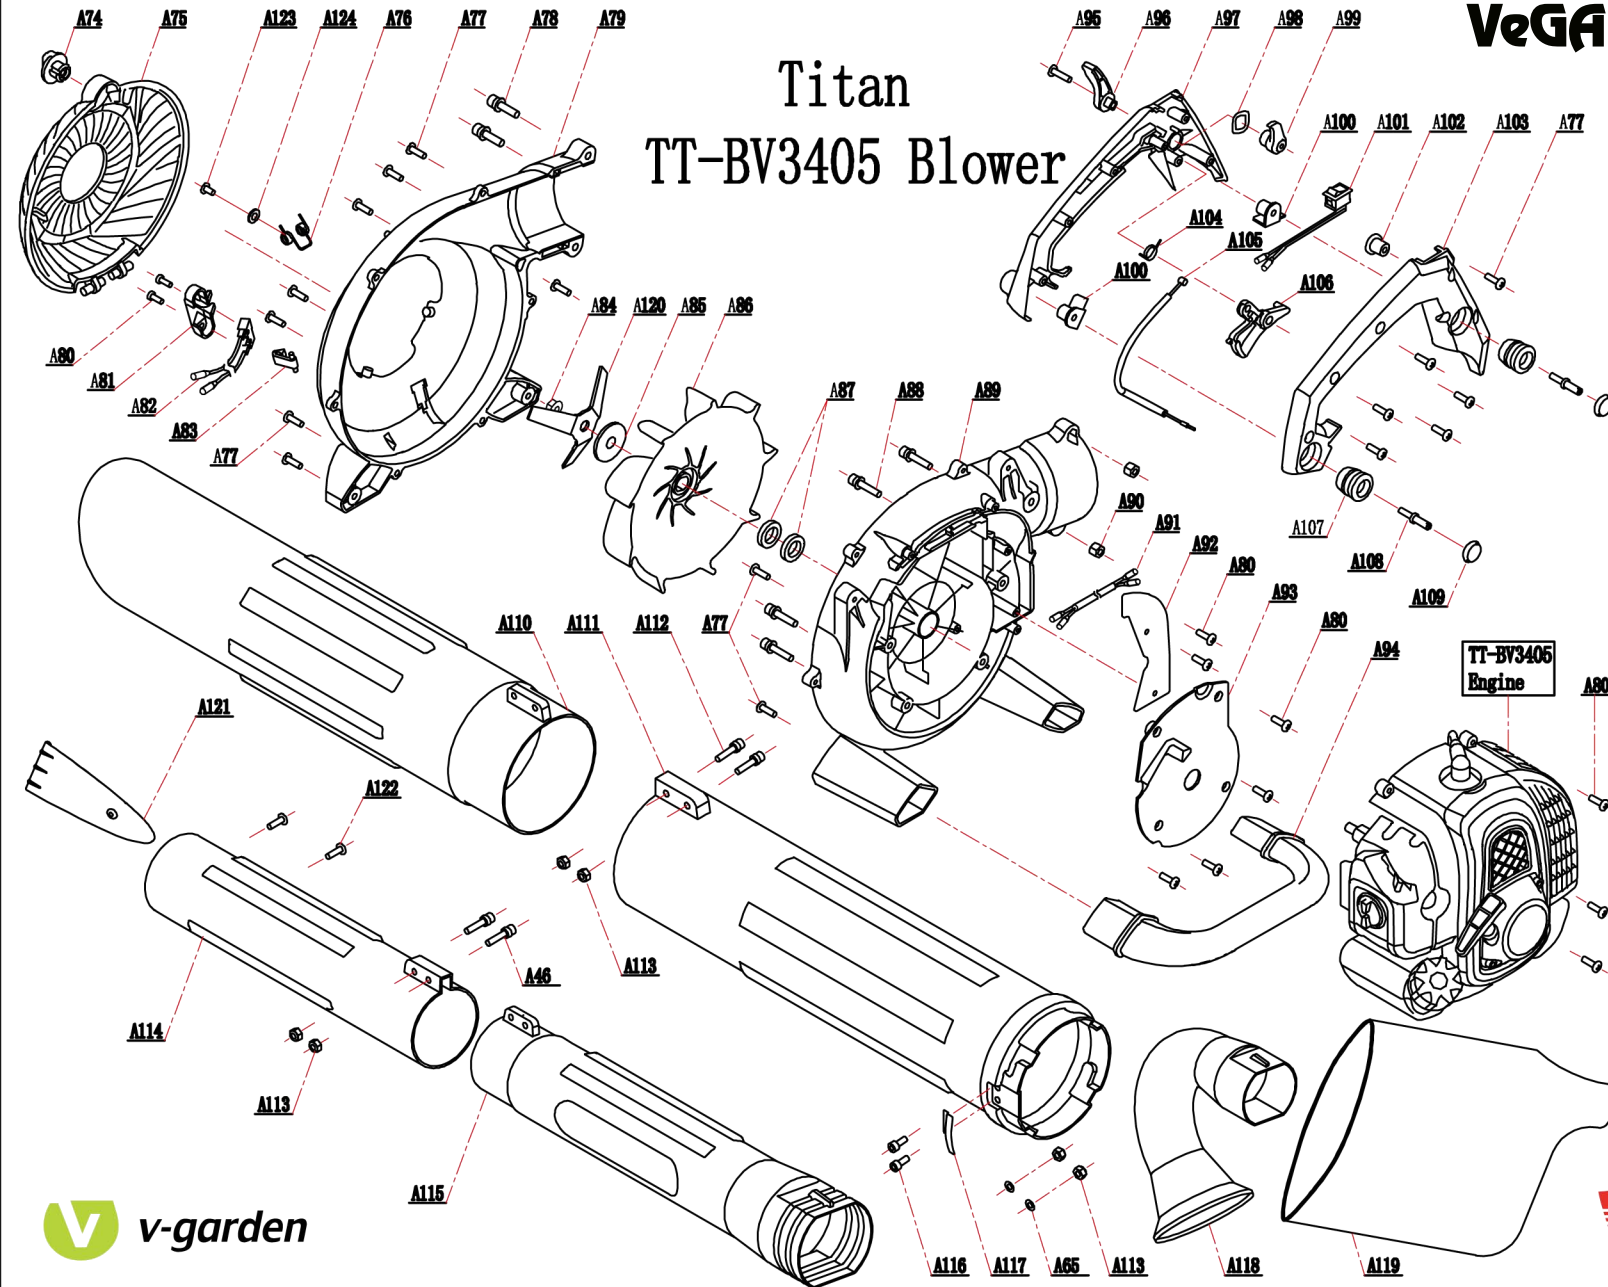

# VeGA BV 3405 2020

## Titan TT-BV3405 Blower

No.	ID zboží	Název
A74	BV3405VA074	Air Filter Fixed Nut
A75	BV3405VA075	Fan Cover
A76	BV3405VA076	Safety Guard Torsion Spring
A77	BV3405VA077	Bolt ST4. 8x16
A78	BV3405VA078	Bolt M6x25
A79	BV3405VA079	Fan Volute Cover
A80	BV3405VA080	Bolt ST4. 2x12
A81	BV3405VA081	Flamout Switch Cover
A82	BV3405VA082	Flameout Switch
A83	BV3405VA083	Rotary Valve
A84	BV3405VA084	Nut M8x1
A85	BV3405VA085	Washer 8. 5x32x2
A86	BV3405VA086	Impeller
A87	BV3405VA087	Bearing 61802 (15x24x5)
A88	BV3405VA088	Bolt M5x30
A89	BV3405VA089	Fan Volute
A90	BV3405VA090	Nut M6
A91	BV3405VA091	Connection Lines
A92	BV3405VA092	Heat Insulation Fan Volute
A93	BV3405VA093	Back Plate Fan Volute
A94	BV3405VA094	Handgrip
A95	BV3405VA095	Bolt ST4. 8x20
A96	BV3405VA096	Self-locking Handle
A97	BV3405VA097	Left Handle
A98	BV3405VA098	Wave washer
A99	BV3405VA099	Self-locking Device
A100	BV3405VA100	Handle Anti-vibration
A101	BV3405VA101	Flameout Switch
A102	BV3405VA102	Anti-vibration
A103	BV3405VA103	Right Handle
A104	BV3405VA104	Torsion spring Trigger
A105	BV3405VA105	Throttle Lines
A106	BV3405VA106	Trigger
A107	BV3405VA107	Anti-vibration
A108	BV3405VA108	Bolt ST4. 8x16
A109	BV3405VA109	Dust Proof Cover
A110	BV3405VA110	Suction Pipe
A111	BV3405VA111	Suction Pipe
A112	BV3405VA112	Bolt M5x25
A113	BV3405VA113	Nut M5
A114	BV3405VA114	Blower Nozzle Pipe
A115	BV3405VA115	Blower Nozzle Pipe
A116	BV3405VA116	Bolt M5x12
A117	BV3405VA117	Flameout Plate
A118	BV3405VA118	Connector Pipe
A119	BV3405VA119	Collection Bag
A120	BV3405VA120	Shredded Blade
A121	BV3405VA121	Nozzle Pipe Partition
A122	BV3405VA122	Bolt ST4. 8x12
A123	BV3405VA123	Bolt ST4. 2x8
A124	BV3405VA124	Washer 5. 2x10x1