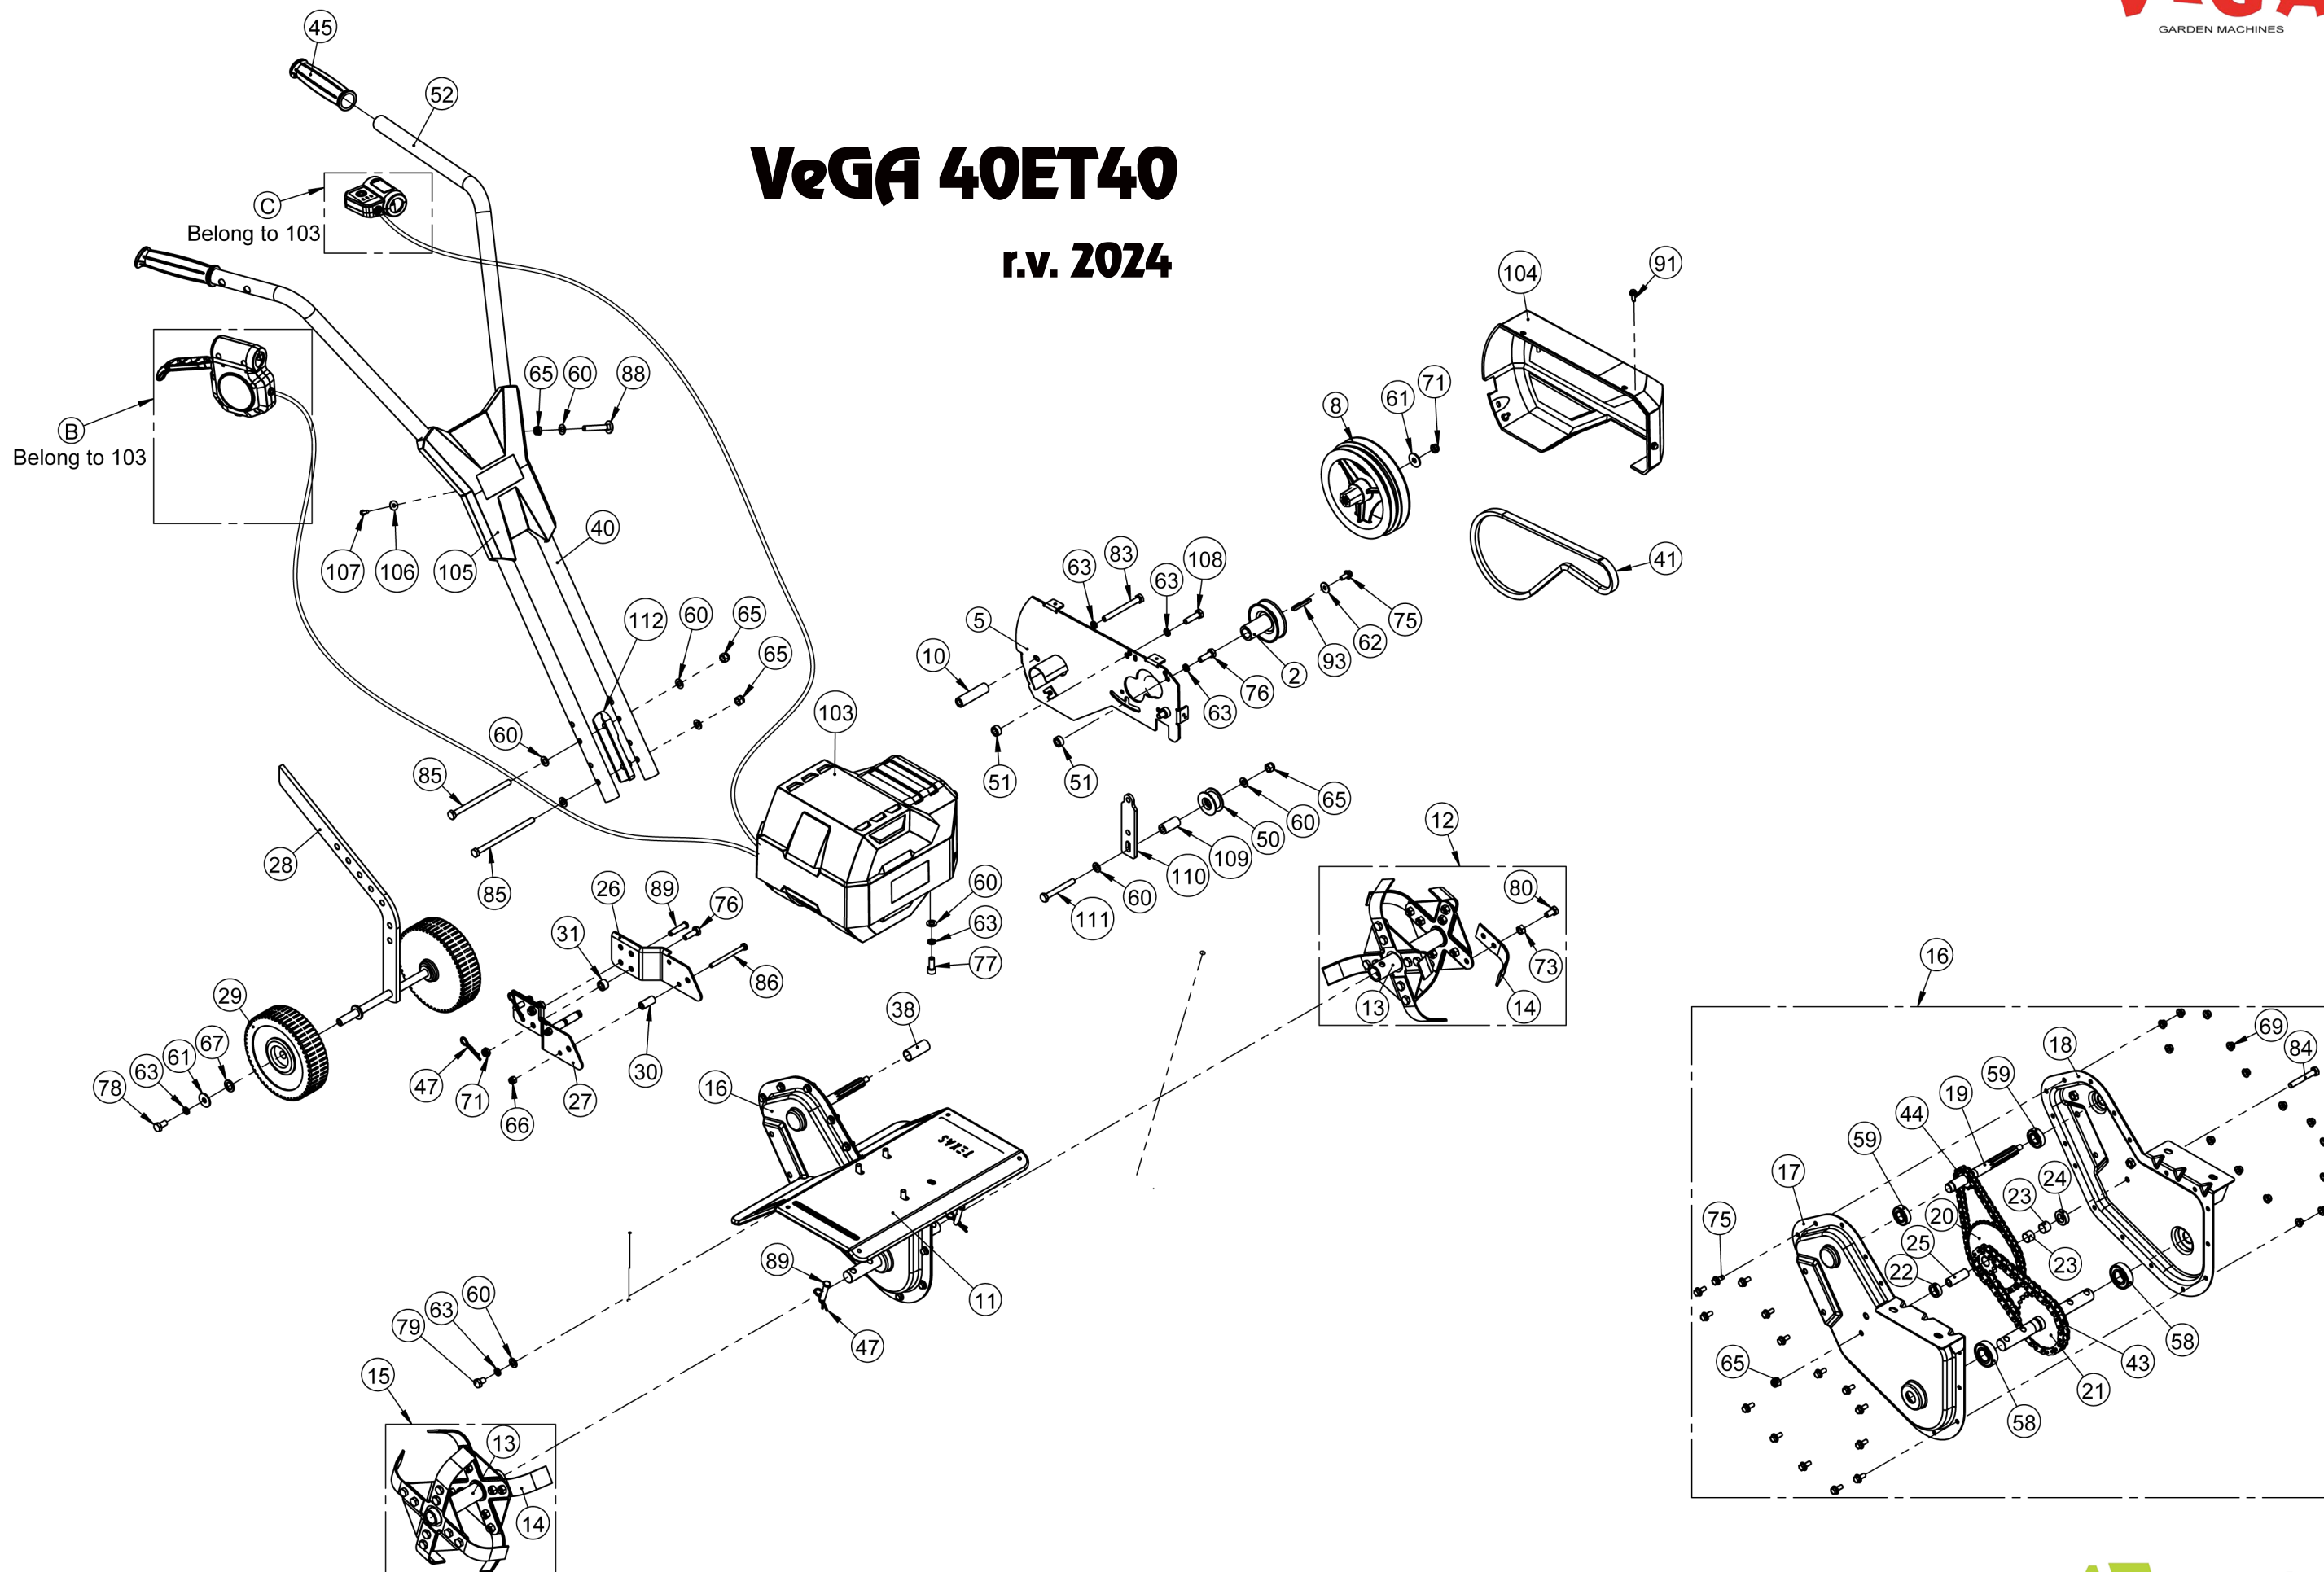

VeGA 40ET40

r.v. 2024

Part DECK		
No.	ID	Název
2	120.002	Small V belt pulley
5	125.001	E Mud guard
8	120.008	Bigger pulley
10	118.026	Belt cover bush
11	120.011N RAL3020	Blade cover
12	120.012	Mini blade assemble left
15	120.013	Mini blade assemble right
17	120.014.001E	Right chain box welding
18	120.014.002E	Left chain box welding
19	120.014.005	Frist shaft
20	120.014.006	Second shaft
21	120.014.007	Third shaft
22	120.014.008	Second shaft bush 1
23	120.014.009	DU bush 16x14x12
24	120.014.010	Second shaft bush 3
25	120.014.011	Second shaft bush 4
26	120.015E	Left beam
27	120.016E	Right beam
28	120.017	Skid bar welding
29	120.018	6 Inch plastic wheel
30	120.019	Beam bush 1
31	120.020	Beam bush 2
38	120.027	Bigger pulley support bush
40	120.029	Lower handle
41	Kaiou A 28.5 720Li	Kaiou 13x755
43	08B 40	Chain 08B 40
44	06C 56	Chain 06C 56
45	109.001AG	Shift handle glove
47	109.062	Small clip spring
50	101.038	Small tension pulley
51	101.045	Engine bush
52	126.001	Upper handle
56	718	Clamp
58	GB/T 276 6004 2RS	Bearing GB/T 276 6004 2RS
59	GB/T 276 6002 2RS	Bearing GB/T 276 6002 2RS
60	GB/T 97.1 8	Washer GB/T 97.1 8
61	GB/T 96.1 8	Washer GB/T 96.1 8
62	GB/T 96.1 6	Washer GB/T 96.1 6
63	GB/T 93 8	Washer GB/T 93 8
65	GB/T 889.1 M8	Nut GB/T 889.1 M8
66	GB/T 889.1 M6	Nut GB/T 889.1 M6
67	GB/T 848 12	Washer GB/T 848 12
69	GB/T 6187.1 M6	Nut GB/T 6187.1 M6
71	GB/T 6172.2 M8	Nut GB/T 6172.2 M8
75	GB/T 5789 M6x14	Bolt GB/T 5789 M6x14
76	GB/T 5783 M8x25	Bolt GB/T 5783 M8x25
77	GB/T 70.1 M8x20	Bolt GB/T 70.1 M8x20

Part DECK		
No.	ID	Název
78	GB/T 5783 M8x16	Bolt GB/T 5783 M8x16
79	GB/T 5783 M8x12	Bolt GB/T 5783 M8x12
83	GB/T 5782 M8x80	Bolt GB/T 5782 M8x80
84	GB/T 5782 M8x55	Bolt GB/T 5782 M8x55
85	GB/T 5782 M8x130	Bolt GB/T 5782 M8x130
86	GB/T 5782 M6x75	Bolt GB/T 5782 M6x75
88	GB/T 14 M8x50	Bolt GB/T 14 M8x50
89	FB/T 882 8x40	Pin FB/T 882 8x40
91	FB/T 6563 M5x12	Tapping lock screw FB/T 6563 M5x12
93	FB/T 1096 4.78x42	Engine flat key FB/T 1096 4.78x42
103	126.002A VEG01	DC40V power unit
104	125.006	Belt cover
105	125.007	Dashboard
106	GB/T 96.1 5	Washer GB/T 96.1 5
107	GB/T 845 ST3.9x16	Screw GB/T 845 ST3.9x16
108	GB/T 5783 M8x30	Bolt GB/T 5783 M8x30
109	125.003	Bush
110	125.002	Tight arm
111	GB/T 5782 M8x65	Bolt GB/T 5782 M8x65
112	125.008	Insulation

Pozice 16		
No.	ID	Název
17	120.014.001E	Right chain box welding
18	120.014.002E	Left chain box welding
19	120.014.005	Frist shaft
20	120.014.006	Second shaft
21	120.014.007	Third shaft
22	120.014.008	Second shaft bush 1
23	120.014.009	DU bush 16x14x12
24	120.014.010	Second shaft bush 3
25	120.014.011	Second shaft bush 4
43	08B 40	Chain 08B 40
44	06C 56	Chain 06C 56
58	GB/T 276 6004 2RS	Bearing GB/T 276 6004 2RS
59	GB/T 276 6002 2RS	Bearing GB/T 276 6002 2RS
65	GB/T 889.1 M8	Nut GB/T 889.1 M8
69	GB/T 6187.1 M6	Nut GB/T 6187.1 M6
75	GB/T 5789 M6x14	Bolt GB/T 5789 M6x14
84	GB/T 5782 M8x55	Bolt GB/T 5782 M8x55

Pozice 12/15		
No.	ID	Název
80	GB/T 5783 M8x16 Black	Bolt M8x16
73	GB/T 6170 M8 Black	Nut M8
14	120SH.012.002	Blade with painting
13	120SH.012.001	Mini Lilli blade bracket with painting