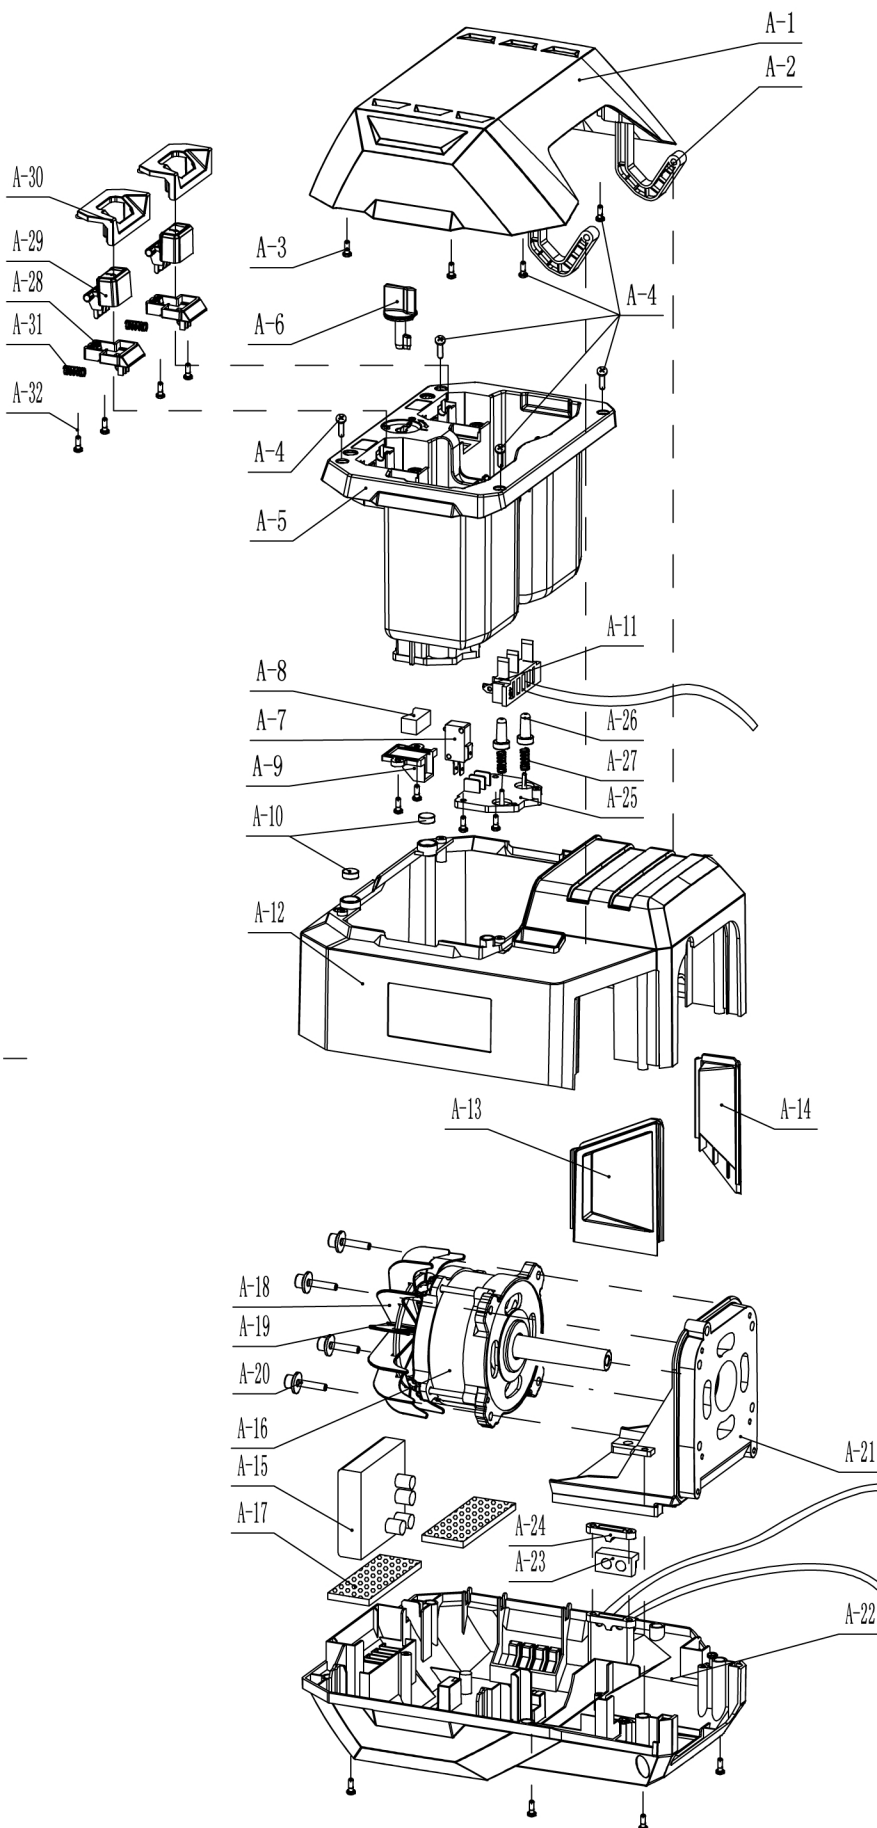

Part DECK		
No.	ID	Název
2	120.002	Small V belt pulley
5	125.001	E Mud guard
8	120.008	Bigger pulley
10	118.026	Belt cover bush
11	120.011N RAL3020	Blade cover
12	120.012	Mini blade assemble left
15	120.013	Mini blade assemble right
17	120.014.001E	Right chain box welding
18	120.014.002E	Left chain box welding
19	120.014.005	Frist shaft
20	120.014.006	Second shaft
21	120.014.007	Third shaft
22	120.014.008	Second shaft bush 1
23	120.014.009	DU bush 16x14x12
24	120.014.010	Second shaft bush 3
25	120.014.011	Second shaft bush 4
26	120.015E	Left beam
27	120.016E	Right beam
28	120.017	Skid bar welding
29	120.018	6 Inch plastic wheel
30	120.019	Beam bush 1
31	120.020	Beam bush 2
38	120.027	Bigger pulley support bush
40	120.029	Lower handle
41	Kaiou A 28.5 720Li	Kaiou 13x755
43	08B 40	Chain 08B 40
44	06C 56	Chain 06C 56
45	109.001AG	Shift handle glove
47	109.062	Small clip spring
50	101.038	Small tension pulley
51	101.045	Engine bush
52	126.001	Upper handle
56	718	Clamp
58	GB/T 276 6004 2RS	Bearing GB/T 276 6004 2RS
59	GB/T 276 6002 2RS	Bearing GB/T 276 6002 2RS
60	GB/T 97.1 8	Washer GB/T 97.1 8
61	GB/T 96.1 8	Washer GB/T 96.1 8
62	GB/T 96.1 6	Washer GB/T 96.1 6
63	GB/T 93 8	Washer GB/T 93 8
65	GB/T 889.1 M8	Nut GB/T 889.1 M8
66	GB/T 889.1 M6	Nut GB/T 889.1 M6
67	GB/T 848 12	Washer GB/T 848 12
69	GB/T 6187.1 M6	Nut GB/T 6187.1 M6
71	GB/T 6172.2 M8	Nut GB/T 6172.2 M8
75	GB/T 5789 M6x14	Bolt GB/T 5789 M6x14
76	GB/T 5783 M8x25	Bolt GB/T 5783 M8x25
77	GB/T 70.1 M8x20	Bolt GB/T 70.1 M8x20

Part DECK		
No.	ID	Název
78	GB/T 5783 M8x16	Bolt GB/T 5783 M8x16
79	GB/T 5783 M8x12	Bolt GB/T 5783 M8x12
83	GB/T 5782 M8x80	Bolt GB/T 5782 M8x80
84	GB/T 5782 M8x55	Bolt GB/T 5782 M8x55
85	GB/T 5782 M8x130	Bolt GB/T 5782 M8x130
86	GB/T 5782 M6x75	Bolt GB/T 5782 M6x75
88	GB/T 14 M8x50	Bolt GB/T 14 M8x50
89	FB/T 882 8x40	Pin FB/T 882 8x40
91	FB/T 6563 M5x12	Tapping lock screw FB/T 6563 M5x12
93	FB/T 1096 4.78x42	Engine flat key FB/T 1096 4.78x42
103	126.002A VEG01	DC40V power unit
104	125.006	Belt cover
105	125.007	Dashboard
106	GB/T 96.1 5	Washer GB/T 96.1 5
107	GB/T 845 ST3.9x16	Screw GB/T 845 ST3.9x16
108	GB/T 5783 M8x30	Bolt GB/T 5783 M8x30
109	125.003	Bush
110	125.002	Tight arm
111	GB/T 5782 M8x65	Bolt GB/T 5782 M8x65
112	125.008	Insulation

Pozice 16		
No.	ID	Název
17	120.014.001E	Right chain box welding
18	120.014.002E	Left chain box welding
19	120.014.005	Frist shaft
20	120.014.006	Second shaft
21	120.014.007	Third shaft
22	120.014.008	Second shaft bush 1
23	120.014.009	DU bush 16x14x12
24	120.014.010	Second shaft bush 3
25	120.014.011	Second shaft bush 4
43	08B 40	Chain 08B 40
44	06C 56	Chain 06C 56
58	GB/T 276 6004 2RS	Bearing GB/T 276 6004 2RS
59	GB/T 276 6002 2RS	Bearing GB/T 276 6002 2RS
65	GB/T 889.1 M8	Nut GB/T 889.1 M8
69	GB/T 6187.1 M6	Nut GB/T 6187.1 M6
75	GB/T 5789 M6x14	Bolt GB/T 5789 M6x14
84	GB/T 5782 M8x55	Bolt GB/T 5782 M8x55

Pozice 12/15		
No.	ID	Název
80	GB/T 5783 M8x16 Black	Bolt M8x16
73	GB/T 6170 M8 Black	Nut M8
14	120SH.012.002	Blade with painting
13	120SH.012.001	Mini Lilli blade bracket with painting

A 40V DC motor set