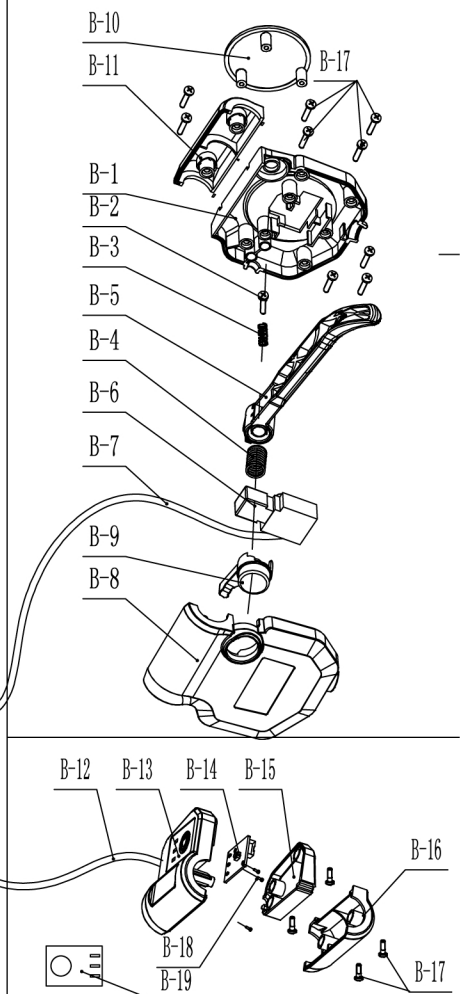

B Switch handle

C Function panel