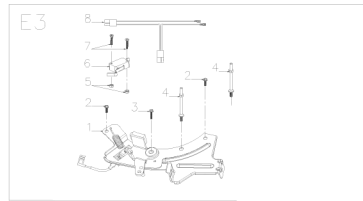

Motor VeGA Y145VE 2021
model VeGA 485 SXHE 7in1

No.	ID zboží	Název
A	Part A	
A2-01	B3034B00000	Screw
A2-02	Y7A10000013	Engine Cover

No.	ID zboží	Název
B	Part B	
B1-01	B2012W00000	Nut
B1-02	Y7A20000000	Recoil start

No.	ID zboží	Název
C	Part C	
C4-01	Y7A3E000010	Blower Housing

No.	ID zboží	Název
D	Part D	
D2-01	B2015W00000	Nut
D2-02	Y2A50000000	Start-up Hub
D2-03	Y1A60000000	Fan
D2-04	Y2A70000000	Bolt I
D2-05	B1064W06025	Bolt
D2-06	Y7B30000000	Spark plug
D2-07	Y7B20000000	Ignition
D2-08	Y7B1E000000	Flywheel
D2-09	Y7A3DE00000	Back plate
D2-10	Y7360000000	Locating Pin of Crankcase
D2-11	Y7B40000000	Starting Motor
D2-12	B1065W06030	Bolt

No.	ID zboží	Název
M	Part M	
M1-01	Y741L000000	Crankshaft
M1-02	Y34A0000000	Gasket of Gear

No.	ID zboží	Název
N	Part N	
N-01	Y7360000000	Locating Pin of Crankcase
N-02	Y7350000000	Gasket of Crankcase
N-03	B5027B00000	Washer
N-04	Y7620000000	Circlip of Gear shaft
N-05	Y7610000000	Gear Shaft Assy
N-06	Y7640000000	Sliding Sleeve
N-07	Y2650000000	Gear Shaft Holddown Plate
N-08	B1058W06012	Bolt
N-09	Y7310000000	Crankcase Cover
N-10	B1X65W06030	Bolt
N-11	BC008H00000	Oil Seal

No.	ID zboží	Název
Q	Part Q	
Q-01	Y28H0000000	Fuel Tank Cap
Q-02	Y28F0000000	Seal Gasket Tank Cap
Q-03	Y28T0000000	Connecting Rope
Q-04	Y78D0000000	Fuel Tank
Q-05	B1065W06030	Bolt
Q-06	B6005W00000	Spring washer
Q-07	B5027B00000	Washer
Q-08	B1063W06022	Bolt
Q-09	Y78S0000000	Gasket
Q-10	B2008W00000	Nut
Q-11	Y28J0000000	Oil Pipe
Q-12	Y28L0000000	Oil Pipe Circlip II
Q-13	Y28U0000000	Oil Pipe Fixing Clip
Q-14	Y28E0000000	
Q-15	Y28K0000000	Ring