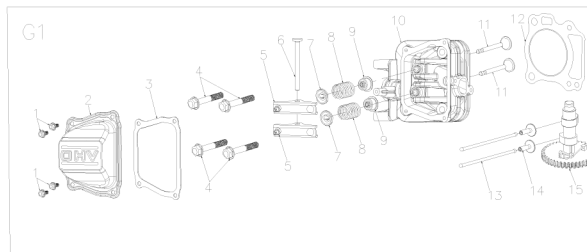

Motor VeGA Y145VE 2021
model VeGA 485 SXHE 7in1

No.	ID zboží	Název
A	Part A	
A2-01	B3034B00000	Screw
A2-02	Y7A10000013	Engine Cover

No.	ID zboží	Název
B	Part B	
B1-01	B2012W00000	Nut
B1-02	Y7A20000000	Recoil start

No.	ID zboží	Název
C	Part C	
C4-01	Y7A3E000010	Blower Housing

No.	ID zboží	Název
D	Part D	
D2-01	B2015W00000	Nut
D2-02	Y2A50000000	Start-up Hub
D2-03	Y1A60000000	Fan
D2-04	Y2A70000000	Bolt I
D2-05	B1064W06025	Bolt
D2-06	Y7B30000000	Spark plug
D2-07	Y7B20000000	Ignition
D2-08	Y7B1E000000	Flywheel
D2-09	Y7A3DE00000	Back plate
D2-10	Y7360000000	Locating Pin of Crankcase
D2-11	Y7B40000000	Starting Motor
D2-12	B1065W06030	Bolt

No.	ID zboží	Název
E	Part E	
E3-01	Y7710000000	Brake Assy
E3-02	B1053W05012	Bolt
E3-03	B1114W05018	Bolt
E3-04	Y7A80000000	Bolt II
E3-05	B2031W00000	Nut
E3-06	Y3WDKG00000	Switch
E3-07	B3072W00000	Screw
E3-08	Y7B90000000	Wire

No.	ID zboží	Název
M	Part M	
M1-01	Y741L000000	Crankshaft
M1-02	Y34A0000000	Gasket of Gear

No.	ID zboží	Název
N	Part N	
N-01	Y7360000000	Locating Pin of Crankcase
N-02	Y7350000000	Gasket of Crankcase
N-03	B5027B00000	Washer
N-04	Y7620000000	Circlip of Gear shaft
N-05	Y7610000000	Gear Shaft Assy
N-06	Y7640000000	Sliding Sleeve
N-07	Y2650000000	Gear Shaft Holddown Plate
N-08	B1058W06012	Bolt
N-09	Y7310000000	Crankcase Cover
N-10	B1X65W06030	Bolt
N-11	BC008H00000	Oil Seal