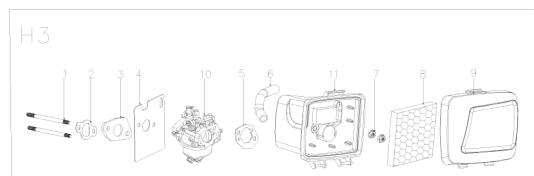

Motor VeGA Y145VE 2021
model VeGA 485 SXHE 7in1

No.	ID zboží	Název
A	Part A	
A2-01	B3034B00000	Screw
A2-02	Y7A10000013	Engine Cover

No.	ID zboží	Název
B	Part B	
B1-01	B2012W00000	Nut
B1-02	Y7A20000000	Recoil start

No.	ID zboží	Název
C	Part C	
C4-01	Y7A3E000010	Blower Housing

No.	ID zboží	Název
D	Part D	
D2-01	B2015W00000	Nut
D2-02	Y2A50000000	Start-up Hub
D2-03	Y1A60000000	Fan
D2-04	Y2A70000000	Bolt I
D2-05	B1064W06025	Bolt
D2-06	Y7B30000000	Spark plug
D2-07	Y7B20000000	Ignition
D2-08	Y7B1E000000	Flywheel
D2-09	Y7A3DE00000	Back plate
D2-10	Y7360000000	Locating Pin of Crankcase
D2-11	Y7B40000000	Starting Motor
D2-12	B1065W06030	Bolt

No.	ID zboží	Název
K	Part K	
K-01	Y7210000000	Crankcase
K-02	BC013H00000	Oil Seal
K-03	Y7660000000	Speed Regulator Spindle
K-04	B5026W00000	Flat Washer
K-05	BC006B00000	Oil Seal
K-06	Y2670000000	Springness Split Pin
K-07	Y7230000000	Valve Element
K-08	B3081W00000	Screw
K-09	Y7240000000	Gasket Respirator Cover
K-10	Y7250000000	Respirator Cover Plate
K-11	B3080W00000	Screw
K-12	Y2260000000	Locating Pin

No.	ID zboží	Název
M	Part M	
M1-01	Y741L000000	Crankshaft
M1-02	Y34A0000000	Gasket of Gear

No.	ID zboží	Název
N	Part N	
N-01	Y7360000000	Locating Pin of Crankcase
N-02	Y7350000000	Gasket of Crankcase
N-03	B5027B00000	Washer
N-04	Y7620000000	Circlip of Gear shaft
N-05	Y7610000000	Gear Shaft Assy
N-06	Y7640000000	Sliding Sleeve
N-07	Y2650000000	Gear Shaft Holddown Plate
N-08	B1058W06012	Bolt
N-09	Y7310000000	Crankcase Cover
N-10	B1X65W06030	Bolt
N-11	BC008H00000	Oil Seal