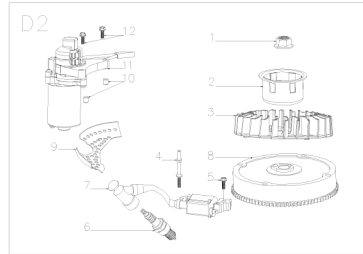

Motor VeGA Y145VE 2021
model VeGA 485 SXHE 7in1