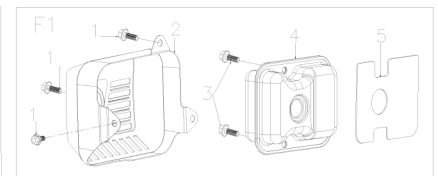

Motor VeGA Y145VE 2021
model VeGA 485 SXHE 7in1

No.	ID zboží	Název
A	Part A	
A2-01	B3034B00000	Screw
A2-02	Y7A10000013	Engine Cover

No.	ID zboží	Název
B	Part B	
B1-01	B2012W00000	Nut
B1-02	Y7A20000000	Recoil start

No.	ID zboží	Název
C	Part C	
C4-01	Y7A3E000010	Blower Housing

No.	ID zboží	Název
D	Part D	
D2-01	B2015W00000	Nut
D2-02	Y2A50000000	Start-up Hub
D2-03	Y1A60000000	Fan
D2-04	Y2A70000000	Bolt I
D2-05	B1064W06025	Bolt
D2-06	Y7B30000000	Spark plug
D2-07	Y7B20000000	Ignition
D2-08	Y7B1E000000	Flywheel
D2-09	Y7A3DE00000	Back plate
D2-10	Y7360000000	Locating Pin of Crankcase
D2-11	Y7B40000000	Starting Motor
D2-12	B1065W06030	Bolt