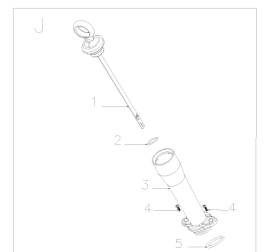

Motor VeGA Y145VE 2021
model VeGA 485 SXHE 7in1

No.	ID zboží	Název
A	Part A	
A2-01	B3034B00000	Screw
A2-02	Y7A10000013	Engine Cover

No.	ID zboží	Název
B	Part B	
B1-01	B2012W00000	Nut
B1-02	Y7A20000000	Recoil start

No.	ID zboží	Název
C	Part C	
C4-01	Y7A3E000010	Blower Housing

No.	ID zboží	Název
D	Part D	
D2-01	B2015W00000	Nut
D2-02	Y2A50000000	Start-up Hub
D2-03	Y1A60000000	Fan
D2-04	Y2A70000000	Bolt I
D2-05	B1064W06025	Bolt
D2-06	Y7B30000000	Spark plug
D2-07	Y7B20000000	Ignition
D2-08	Y7B1E000000	Flywheel
D2-09	Y7A3DE00000	Back plate
D2-10	Y7360000000	Locating Pin of Crankcase
D2-11	Y7B40000000	Starting Motor
D2-12	B1065W06030	Bolt

No.	ID zboží	Název
E	Part E	
E3-01	Y7710000000	Brake Assy
E3-02	B1053W05012	Bolt
E3-03	B1114W05018	Bolt
E3-04	Y7A80000000	Bolt II
E3-05	B2031W00000	Nut
E3-06	Y3WDKG00000	Switch
E3-07	B3072W00000	Screw
E3-08	Y7B90000000	Wire

No.	ID zboží	Název
M	Part M	
M1-01	Y741L000000	Crankshaft
M1-02	Y34A0000000	Gasket of Gear

No.	ID zboží	Název
N	Part N	
N-01	Y7360000000	Locating Pin of Crankcase
N-02	Y7350000000	Gasket of Crankcase
N-03	B5027B00000	Washer
N-04	Y7620000000	Circlip of Gear shaft
N-05	Y7610000000	Gear Shaft Assy
N-06	Y7640000000	Sliding Sleeve
N-07	Y2650000000	Gear Shaft Holddown Plate
N-08	B1058W06012	Bolt
N-09	Y7310000000	Crankcase Cover
N-10	B1X65W06030	Bolt
N-11	BC008H00000	Oil Seal