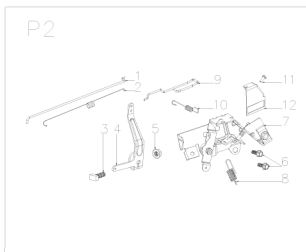

Motor VeGA Y145VE 2021
model VeGA 485 SXHE 7in1

No.	ID zboží	Název
A	Part A	
A2-01	B3034B00000	Screw
A2-02	Y7A10000013	Engine Cover

No.	ID zboží	Název
B	Part B	
B1-01	B2012W00000	Nut
B1-02	Y7A20000000	Recoil start

No.	ID zboží	Název
C	Part C	
C4-01	Y7A3E000010	Blower Housing

No.	ID zboží	Název
D	Part D	
D2-01	B2015W00000	Nut
D2-02	Y2A50000000	Start-up Hub
D2-03	Y1A60000000	Fan
D2-04	Y2A70000000	Bolt I
D2-05	B1064W06025	Bolt
D2-06	Y7B30000000	Spark plug
D2-07	Y7B20000000	Ignition
D2-08	Y7B1E000000	Flywheel
D2-09	Y7A3DE00000	Back plate
D2-10	Y7360000000	Locating Pin of Crankcase
D2-11	Y7B40000000	Starting Motor
D2-12	B1065W06030	Bolt

No.	ID zboží	Název
M	Part M	
M1-01	Y741L000000	Crankshaft
M1-02	Y34A0000000	Gasket of Gear

No.	ID zboží	Název
N	Part N	
N-01	Y7360000000	Locating Pin of Crankcase
N-02	Y7350000000	Gasket of Crankcase
N-03	B5027B00000	Washer
N-04	Y7620000000	Circlip of Gear shaft
N-05	Y7610000000	Gear Shaft Assy
N-06	Y7640000000	Sliding Sleeve
N-07	Y2650000000	Gear Shaft Holddown Plate
N-08	B1058W06012	Bolt
N-09	Y7310000000	Crankcase Cover
N-10	B1X65W06030	Bolt
N-11	BC008H00000	Oil Seal

No.	ID zboží	Název
Q	Part Q	
Q-01	Y28H0000000	Fuel Tank Cap
Q-02	Y28F0000000	Seal Gasket Tank Cap
Q-03	Y28T0000000	Connecting Rope
Q-04	Y78D0000000	Fuel Tank
Q-05	B1065W06030	Bolt
Q-06	B6005W00000	Spring washer
Q-07	B5027B00000	Washer
Q-08	B1063W06022	Bolt
Q-09	Y78S0000000	Gasket
Q-10	B2008W00000	Nut
Q-11	Y28J0000000	Oil Pipe
Q-12	Y28L0000000	Oil Pipe Circlip II
Q-13	Y28U0000000	Oil Pipe Fixing Clip
Q-14	Y28E0000000	
Q-15	Y28K0000000	Ring