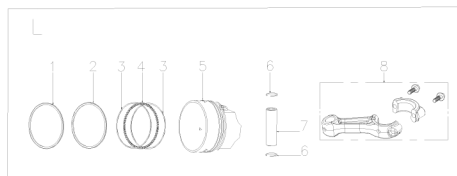

Motor VeGA Y145VE 2021
model VeGA 485 SXHE 7in1

No.	ID zboží	Název
A	Part A	
A2-01	B3034B00000	Screw
A2-02	Y7A10000013	Engine Cover

No.	ID zboží	Název
B	Part B	
B1-01	B2012W00000	Nut
B1-02	Y7A20000000	Recoil start

No.	ID zboží	Název
C	Part C	
C4-01	Y7A3E000010	Blower Housing

No.	ID zboží	Název
D	Part D	
D2-01	B2015W00000	Nut
D2-02	Y2A50000000	Start-up Hub
D2-03	Y1A60000000	Fan
D2-04	Y2A70000000	Bolt I
D2-05	B1064W06025	Bolt
D2-06	Y7B30000000	Spark plug
D2-07	Y7B20000000	Ignition
D2-08	Y7B1E000000	Flywheel
D2-09	Y7A3DE00000	Back plate
D2-10	Y7360000000	Locating Pin of Crankcase
D2-11	Y7B40000000	Starting Motor
D2-12	B1065W06030	Bolt

No.	ID zboží	Název
M	Part M	
M1-01	Y741L000000	Crankshaft
M1-02	Y34A0000000	Gasket of Gear

No.	ID zboží	Název
N	Part N	
N-01	Y7360000000	Locating Pin of Crankcase
N-02	Y7350000000	Gasket of Crankcase
N-03	B5027B00000	Washer
N-04	Y7620000000	Circlip of Gear shaft
N-05	Y7610000000	Gear Shaft Assy
N-06	Y7640000000	Sliding Sleeve
N-07	Y2650000000	Gear Shaft Holddown Plate
N-08	B1058W06012	Bolt
N-09	Y7310000000	Crankcase Cover
N-10	B1X65W06030	Bolt
N-11	BC008H00000	Oil Seal

No.	ID zboží	Název
Q	Part Q	
Q-01	Y28H0000000	Fuel Tank Cap
Q-02	Y28F0000000	Seal Gasket Tank Cap
Q-03	Y28T0000000	Connecting Rope
Q-04	Y78D0000000	Fuel Tank
Q-05	B1065W06030	Bolt
Q-06	B6005W00000	Spring washer
Q-07	B5027B00000	Washer
Q-08	B1063W06022	Bolt
Q-09	Y78S0000000	Gasket
Q-10	B2008W00000	Nut
Q-11	Y28J0000000	Oil Pipe
Q-12	Y28L0000000	Oil Pipe Circlip II
Q-13	Y28U0000000	Oil Pipe Fixing Clip
Q-14	Y28E0000000	
Q-15	Y28K0000000	Ring