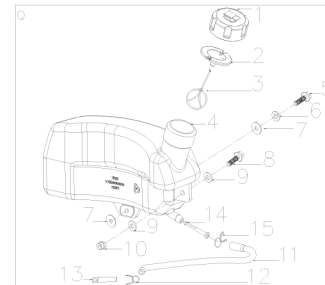

Motor VeGA Y145VE 2021
model VeGA 485 SXHE 7in1

No.	ID zboží	Název
A	Part A	
A2-01	B3034B00000	Screw
A2-02	Y7A10000013	Engine Cover

No.	ID zboží	Název
B	Part B	
B1-01	B2012W00000	Nut
B1-02	Y7A20000000	Recoil start

No.	ID zboží	Název
C	Part C	
C4-01	Y7A3E000010	Blower Housing

No.	ID zboží	Název
D	Part D	
D2-01	B2015W00000	Nut
D2-02	Y2A50000000	Start-up Hub
D2-03	Y1A60000000	Fan
D2-04	Y2A70000000	Bolt I
D2-05	B1064W06025	Bolt
D2-06	Y7B30000000	Spark plug
D2-07	Y7B20000000	Ignition
D2-08	Y7B1E000000	Flywheel
D2-09	Y7A3DE00000	Back plate
D2-10	Y7360000000	Locating Pin of Crankcase
D2-11	Y7B40000000	Starting Motor
D2-12	B1065W06030	Bolt

No.	ID zboží	Název
K	Part K	
K-01	Y7210000000	Crankcase
K-02	BC013H00000	Oil Seal
K-03	Y7660000000	Speed Regulator Spindle
K-04	B5026W00000	Flat Washer
K-05	BC006B00000	Oil Seal
K-06	Y2670000000	Springness Split Pin
K-07	Y7230000000	Valve Element
K-08	B3081W00000	Screw
K-09	Y7240000000	Gasket Respirator Cover
K-10	Y7250000000	Respirator Cover Plate
K-11	B3080W00000	Screw
K-12	Y2260000000	Locating Pin

No.	ID zboží	Název
M	Part M	
M1-01	Y741L000000	Crankshaft
M1-02	Y34A0000000	Gasket of Gear

No.	ID zboží	Název
N	Part N	
N-01	Y7360000000	Locating Pin of Crankcase
N-02	Y7350000000	Gasket of Crankcase
N-03	B5027B00000	Washer
N-04	Y7620000000	Circlip of Gear shaft
N-05	Y7610000000	Gear Shaft Assy
N-06	Y7640000000	Sliding Sleeve
N-07	Y2650000000	Gear Shaft Holddown Plate
N-08	B1058W06012	Bolt
N-09	Y7310000000	Crankcase Cover
N-10	B1X65W06030	Bolt
N-11	BC008H00000	Oil Seal