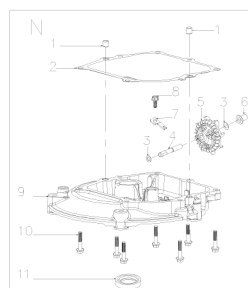

Motor VeGA Y145VE 2021
model VeGA 485 SXHE 7in1

No.	ID zboží	Název
A	Part A	
A2-01	B3034B00000	Screw
A2-02	Y7A10000013	Engine Cover

No.	ID zboží	Název
B	Part B	
B1-01	B2012W00000	Nut
B1-02	Y7A20000000	Recoil start

No.	ID zboží	Název
C	Part C	
C4-01	Y7A3E000010	Blower Housing

No.	ID zboží	Název
D	Part D	
D2-01	B2015W00000	Nut
D2-02	Y2A50000000	Start-up Hub
D2-03	Y1A60000000	Fan
D2-04	Y2A70000000	Bolt I
D2-05	B1064W06025	Bolt
D2-06	Y7B30000000	Spark plug
D2-07	Y7B20000000	Ignition
D2-08	Y7B1E000000	Flywheel
D2-09	Y7A3DE00000	Back plate
D2-10	Y7360000000	Locating Pin of Crankcase
D2-11	Y7B40000000	Starting Motor
D2-12	B1065W06030	Bolt

No.	ID zboží	Název
K	Part K	
K-01	Y7210000000	Crankcase
K-02	BC013H00000	Oil Seal
K-03	Y7660000000	Speed Regulator Spindle
K-04	B5026W00000	Flat Washer
K-05	BC006B00000	Oil Seal
K-06	Y2670000000	Springness Split Pin
K-07	Y7230000000	Valve Element
K-08	B3081W00000	Screw
K-09	Y7240000000	Gasket Respirator Cover
K-10	Y7250000000	Respirator Cover Plate
K-11	B3080W00000	Screw
K-12	Y2260000000	Locating Pin

No.	ID zboží	Název
M	Part M	
M1-01	Y741L000000	Crankshaft
M1-02	Y34A0000000	Gasket of Gear

No.	ID zboží	Název
N	Part N	
N-01	Y7360000000	Locating Pin of Crankcase
N-02	Y7350000000	Gasket of Crankcase
N-03	B5027B00000	Washer
N-04	Y7620000000	Circlip of Gear shaft
N-05	Y7610000000	Gear Shaft Assy
N-06	Y7640000000	Sliding Sleeve
N-07	Y2650000000	Gear Shaft Holddown Plate
N-08	B1058W06012	Bolt
N-09	Y7310000000	Crankcase Cover
N-10	B1X65W06030	Bolt
N-11	BC008H00000	Oil Seal