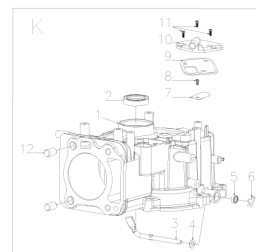

Motor VeGA Y145VE 2021
model VeGA 485 SXHE 7in1

No.	ID zboží	Název
A	Part A	
A2-01	B3034B00000	Screw
A2-02	Y7A10000013	Engine Cover

No.	ID zboží	Název
B	Part B	
B1-01	B2012W00000	Nut
B1-02	Y7A20000000	Recoil start

No.	ID zboží	Název
C	Part C	
C4-01	Y7A3E000010	Blower Housing

No.	ID zboží	Název
D	Part D	
D2-01	B2015W00000	Nut
D2-02	Y2A50000000	Start-up Hub
D2-03	Y1A60000000	Fan
D2-04	Y2A70000000	Bolt I
D2-05	B1064W06025	Bolt
D2-06	Y7B30000000	Spark plug
D2-07	Y7B20000000	Ignition
D2-08	Y7B1E000000	Flywheel
D2-09	Y7A3DE00000	Back plate
D2-10	Y7360000000	Locating Pin of Crankcase
D2-11	Y7B40000000	Starting Motor
D2-12	B1065W06030	Bolt

No.	ID zboží	Název
K	Part K	
K-01	Y7210000000	Crankcase
K-02	BC013H00000	Oil Seal
K-03	Y7660000000	Speed Regulator Spindle
K-04	B5026W00000	Flat Washer
K-05	BC006B00000	Oil Seal
K-06	Y2670000000	Springness Split Pin
K-07	Y7230000000	Valve Element
K-08	B3081W00000	Screw
K-09	Y7240000000	Gasket Respirator Cover
K-10	Y7250000000	Respirator Cover Plate
K-11	B3080W00000	Screw
K-12	Y2260000000	Locating Pin

No.	ID zboží	Název
M	Part M	
M1-01	Y741L000000	Crankshaft
M1-02	Y34A0000000	Gasket of Gear

No.	ID zboží	Název
N	Part N	
N-01	Y7360000000	Locating Pin of Crankcase
N-02	Y7350000000	Gasket of Crankcase
N-03	B5027B00000	Washer
N-04	Y7620000000	Circlip of Gear shaft
N-05	Y7610000000	Gear Shaft Assy
N-06	Y7640000000	Sliding Sleeve
N-07	Y2650000000	Gear Shaft Holddown Plate
N-08	B1058W06012	Bolt
N-09	Y7310000000	Crankcase Cover
N-10	B1X65W06030	Bolt
N-11	BC008H00000	Oil Seal