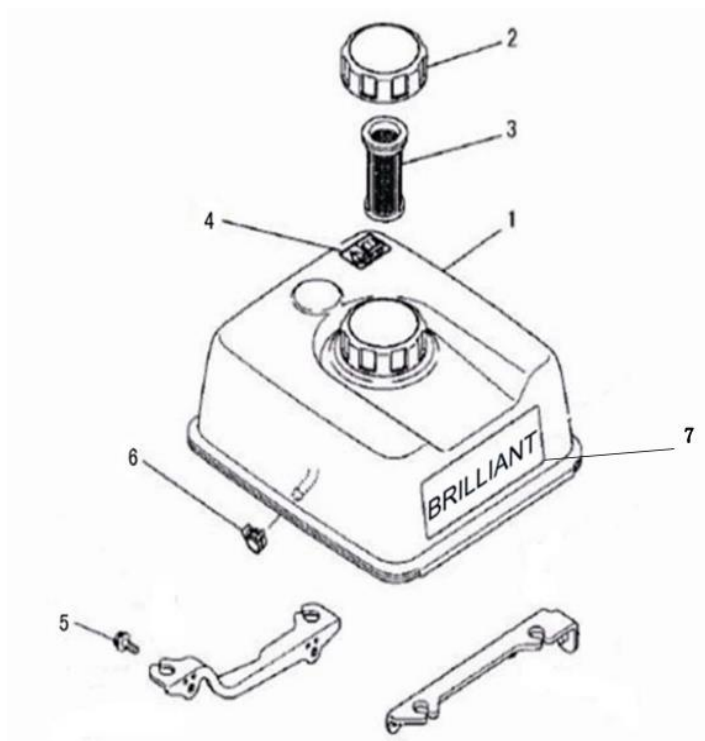

No.	ID Zboží	Název
1	BF04157AD	FUEL TANK ASSY
2	KF22003AA	CAP,FUEL TANK
3	KF40016AA	FILTER,FUEL
4	BW55042AA	LABEL,CAUTION
5	B800A06X016B	BOLT,FLANGE
6	KU70021AA	CLIP
7	BW55113BA	LABEL