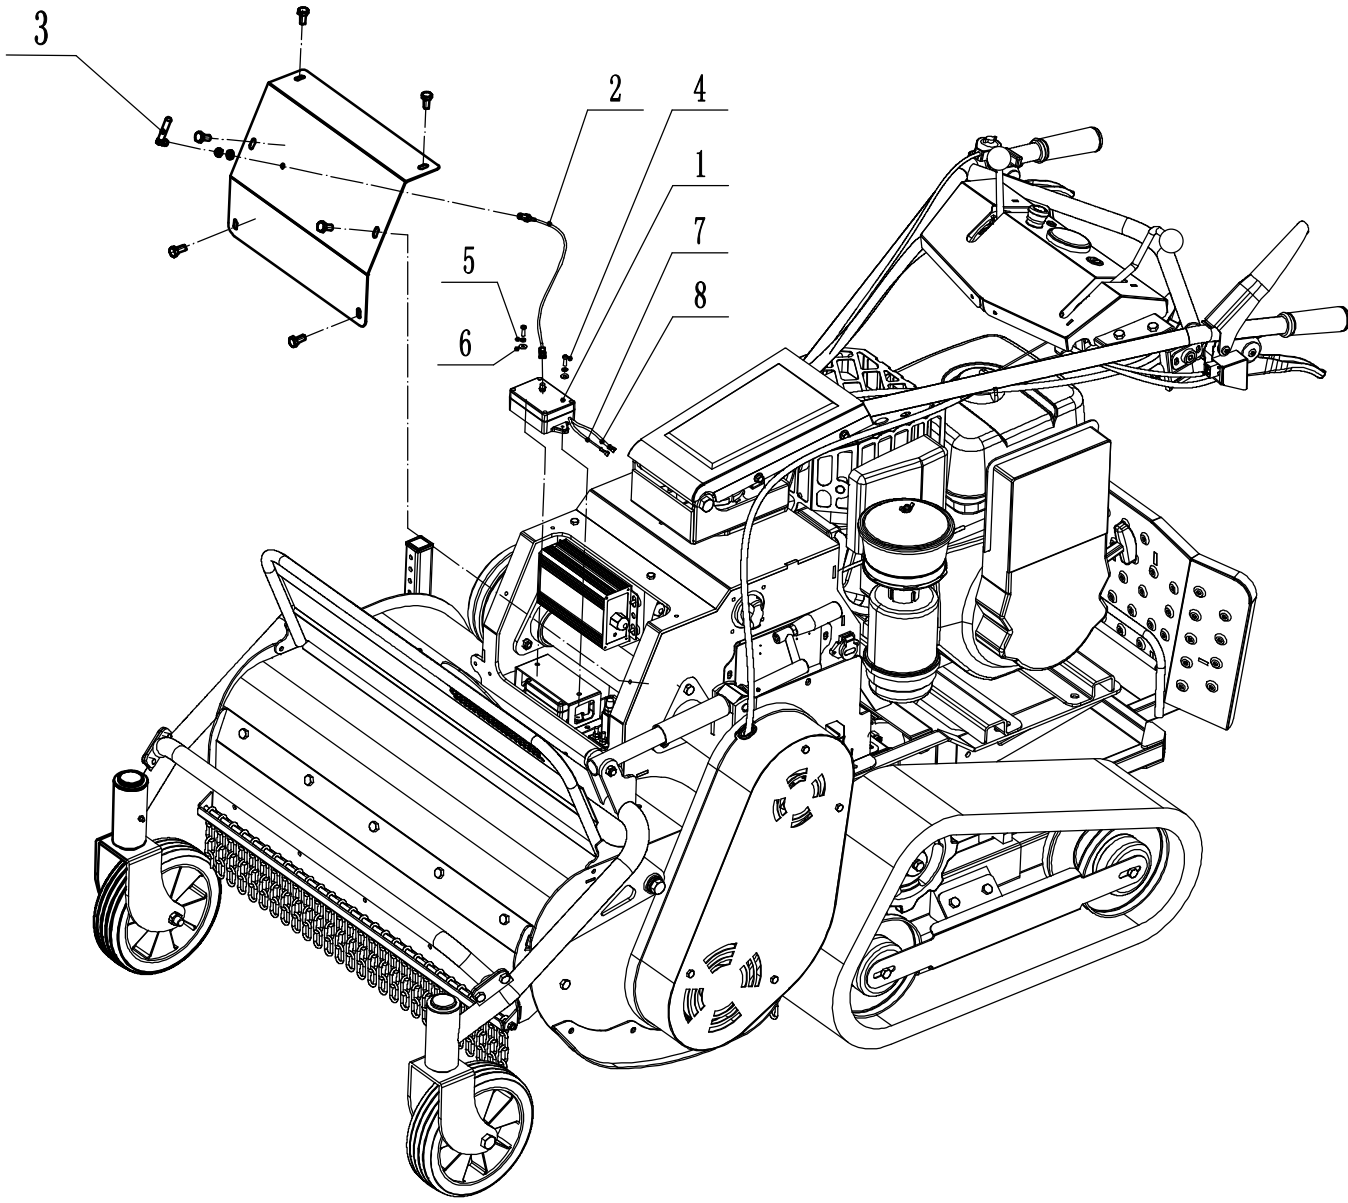

instalace Remote Control - YK681303

r.v. 2024

Receiver Spare Parts		
No.	ID Zboží	Název
1	GT68E0800010	Receiver box cover
2	GT68E0800020	Receiver bottom cover
3	GT68E0800030	Rubber strip
4	GT68E0800040	Circuit board
5	GT68E0800050	flameout line interface
6	GT68E0800060	CAN interface
7	GT68E0800070	Antenna extension cable 1
8	GT68E0800080	Antenna extension cable 2
9	GT68E0800090	2.4G Rubber rod antenna
10	GB/T15856.1-2002	Screw - M3*6
11	GB/T819.1-2002	Screw - M3*14
12	GB/T 93-1987	Spring washer - $\phi 6$
13	GB/T 6170-2000	Nut - M6
14	GB/T 97.1-2002	Flat washer - $\phi 6$

Receiver installation Spare

No.	ID Zboží	Název
1	GT68E0800000	Receiver
2	GT68E0800080	Antenna extension cable - 500mm
3	GT68E0800090	2.4G Rubber rod antenna
4	GB/T 818-2000	Screw - M4*15
5	GB/T 93-1987	Spring washer - $\varphi 4$
6	GB/T 97.1-2002	Flat washer - $\varphi 4$
7	GT68E0800050	Flameout line interface
8	GT68E0800060	CAN interface