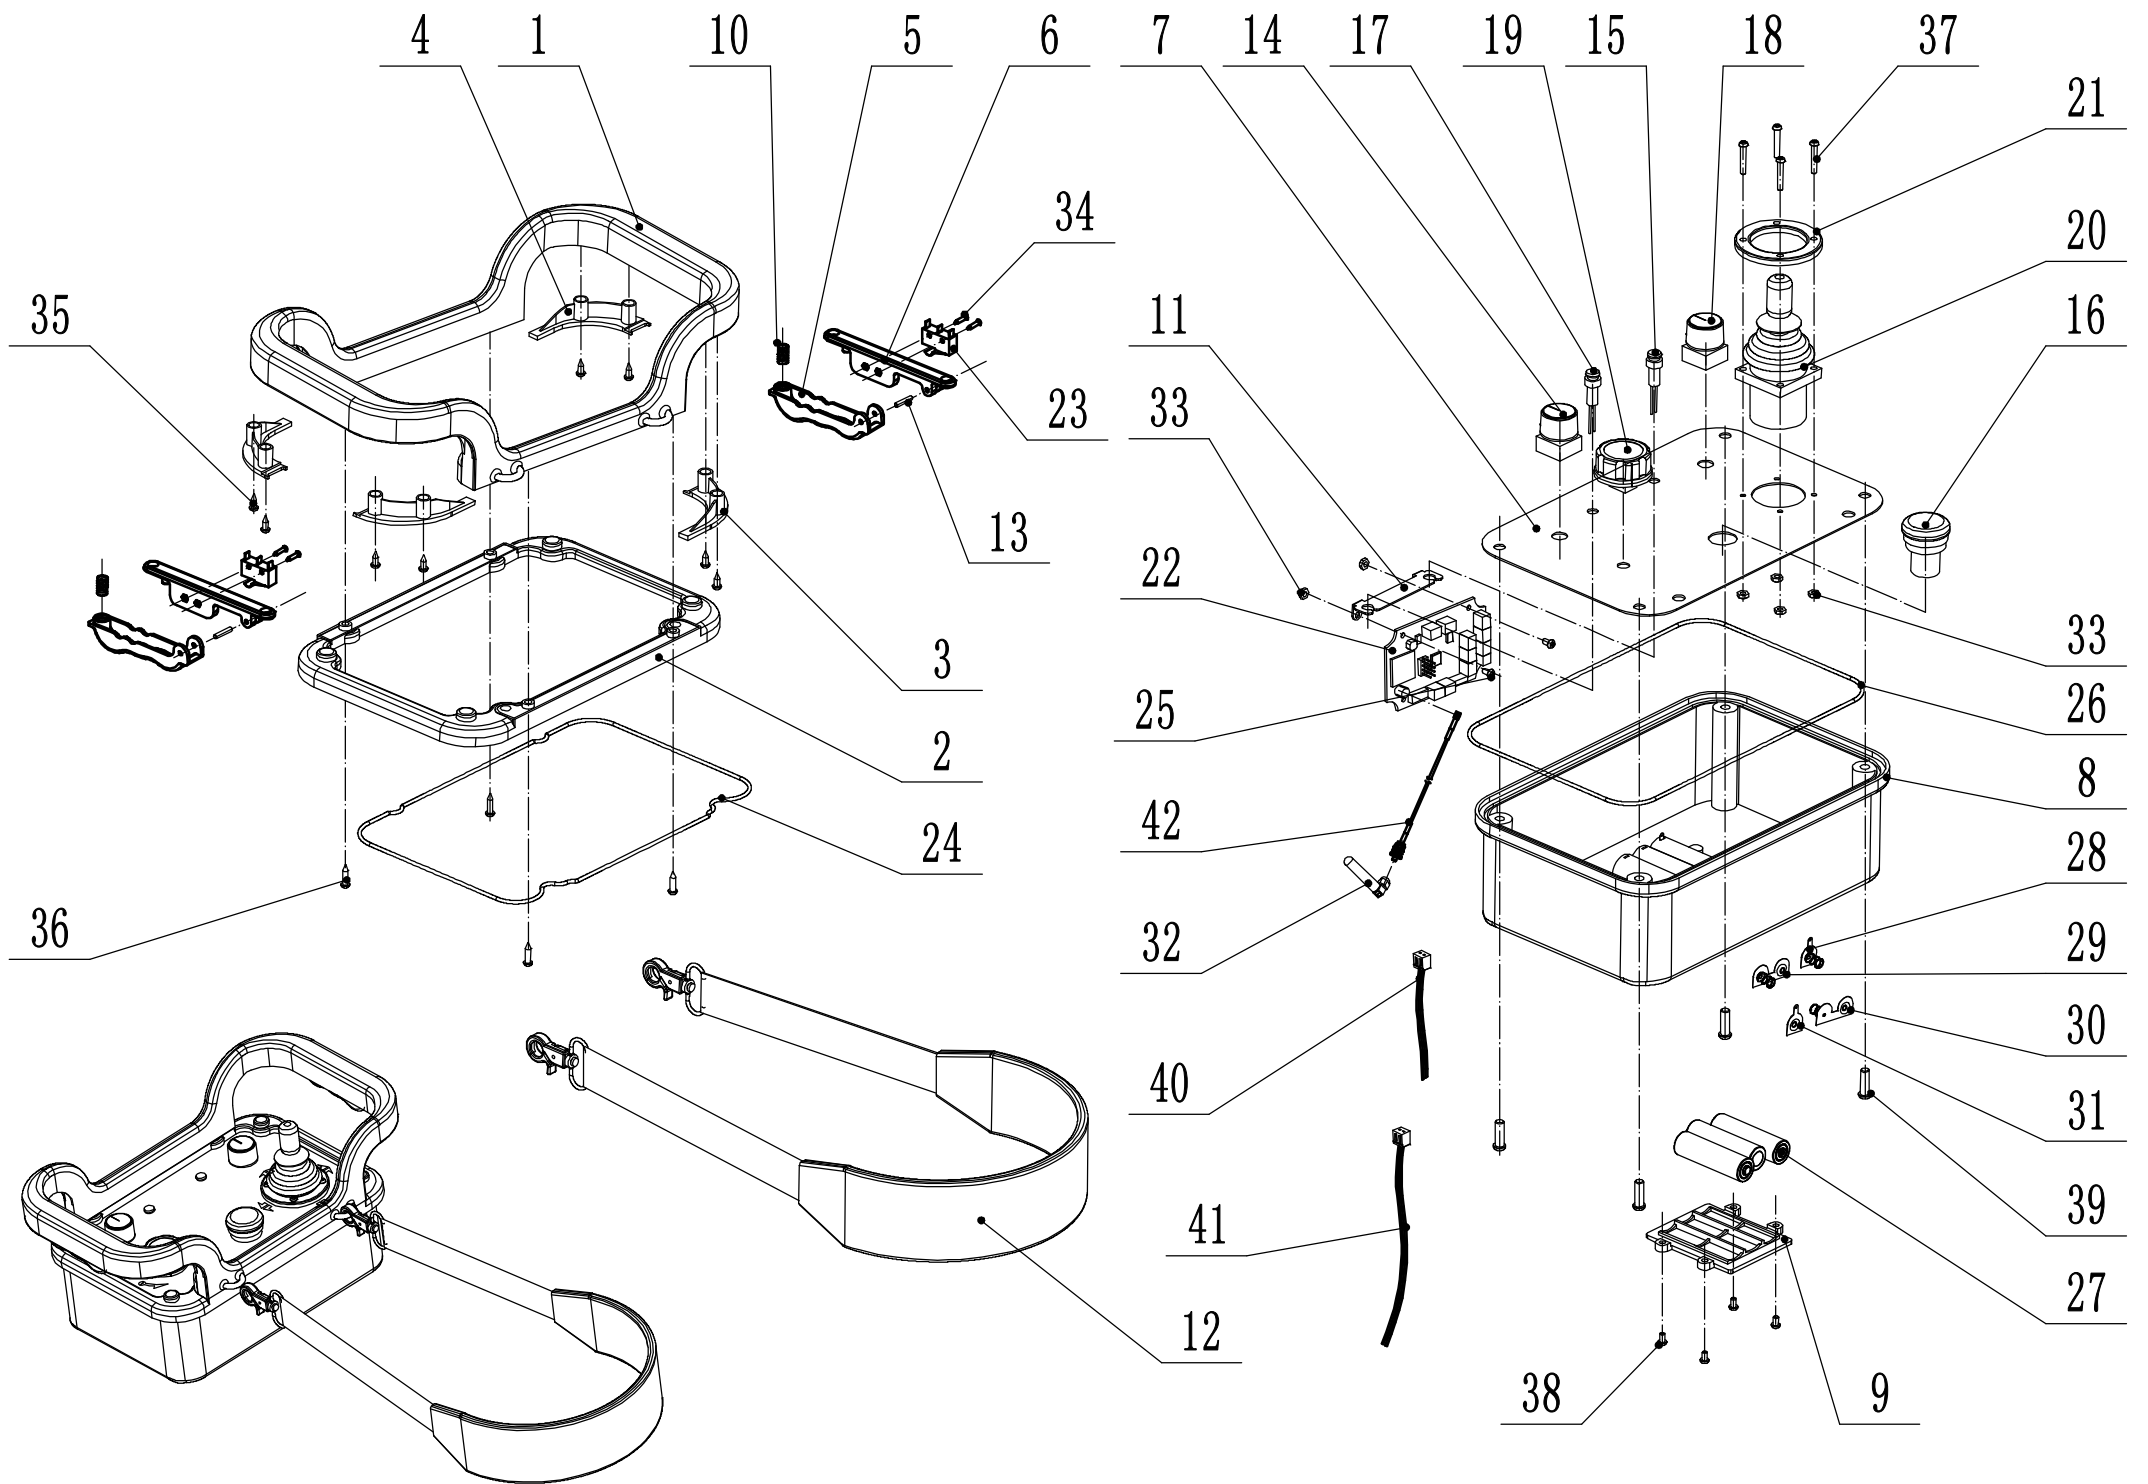

instalace Remote Control - YK681303

r.v. 2024

Receiver Spare Parts		
No.	ID Zboží	Název
1	GT68E0800010	Receiver box cover
2	GT68E0800020	Receiver bottom cover
3	GT68E0800030	Rubber strip
4	GT68E0800040	Circuit board
5	GT68E0800050	flameout line interface
6	GT68E0800060	CAN interface
7	GT68E0800070	Antenna extension cable 1
8	GT68E0800080	Antenna extension cable 2
9	GT68E0800090	2.4G Rubber rod antenna
10	GB/T15856.1-2002	Screw - M3*6
11	GB/T819.1-2002	Screw - M3*14
12	GB/T 93-1987	Spring washer - $\phi 6$
13	GB/T 6170-2000	Nut - M6
14	GB/T 97.1-2002	Flat washer - $\phi 6$

Receiver installation Spare

No.	ID Zboží	Název
1	GT68E0800000	Receiver
2	GT68E0800080	Antenna extension cable - 500mm
3	GT68E0800090	2.4G Rubber rod antenna
4	GB/T 818-2000	Screw - M4*15
5	GB/T 93-1987	Spring washer - $\varphi 4$
6	GB/T 97.1-2002	Flat washer - $\varphi 4$
7	GT68E0800050	Flameout line interface
8	GT68E0800060	CAN interface