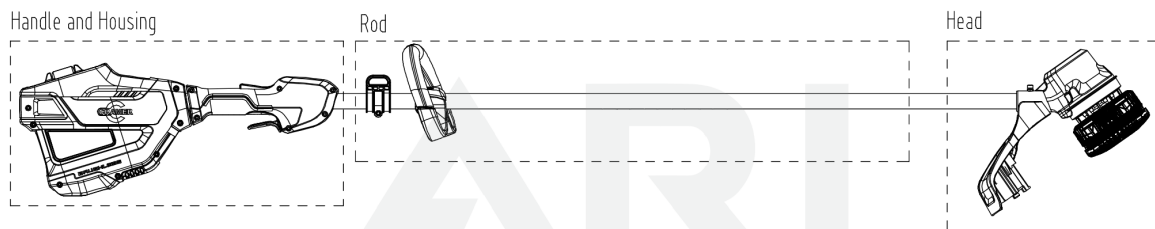

01 Overview

2102286-BZ	
ERP NO.	2102286
Model code	82T15

Rendered by ARI Network Services, Inc.