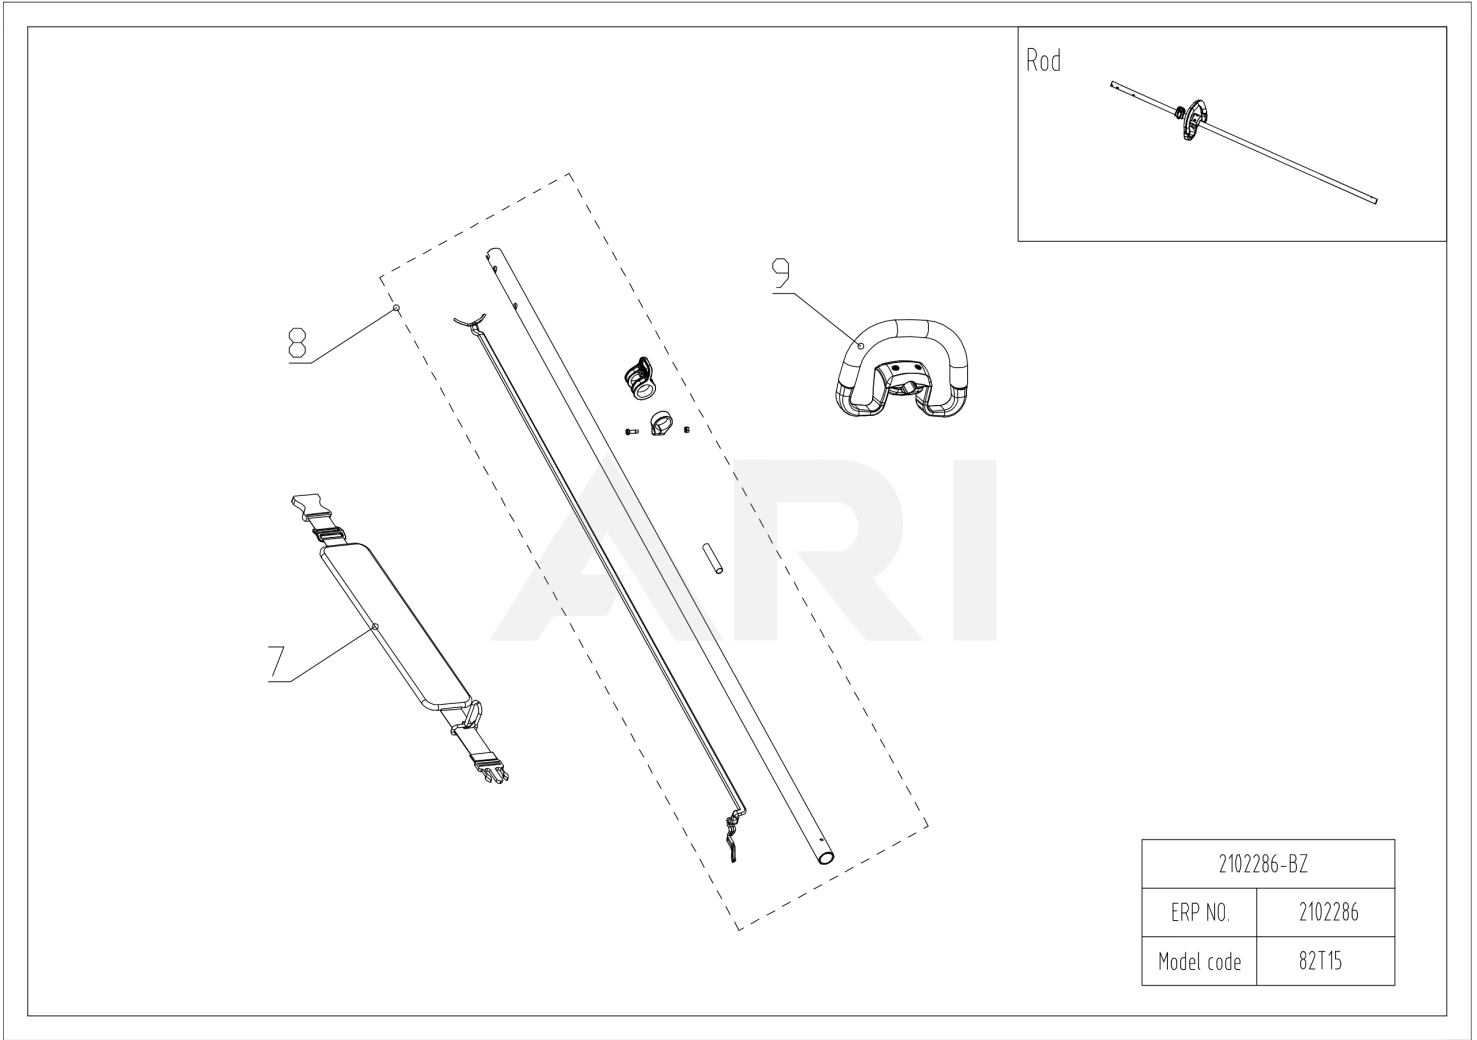

03 Rod

Rendered by ARI Network Services, Inc.

03 Rod

Ref Number	Part Number	Part Description	Context Notes	Quantity
7	RA349013033	Harness assembly	SET	
8	R0102156-00	Pole Assembly	SET	
9	R0102157-00	Auxiliary Handle Assembly	SET