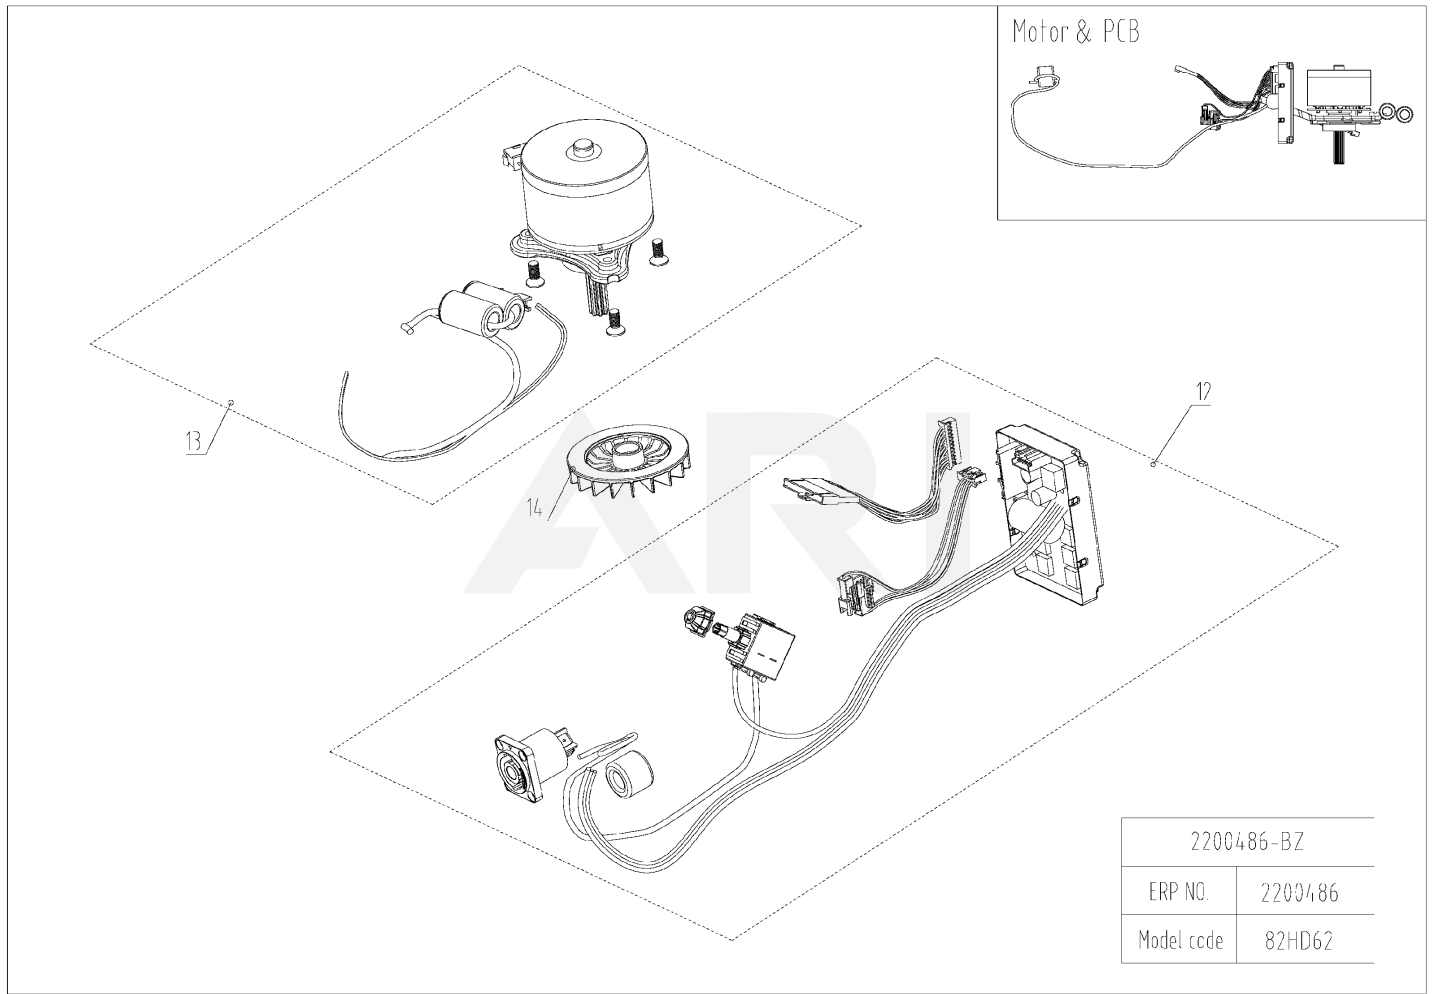

Motor & PCB

Rendered by ARI Network Services, Inc.

Motor & PCB

Ref Number	Part Number	Part Description	Context Notes	Quantity
12	R0100642-00	PCB assembly spare part	set	1
13	R0100643-00	PCBA assembly spare part	set	1
14	R0100644-00	Fan spare part	set	1