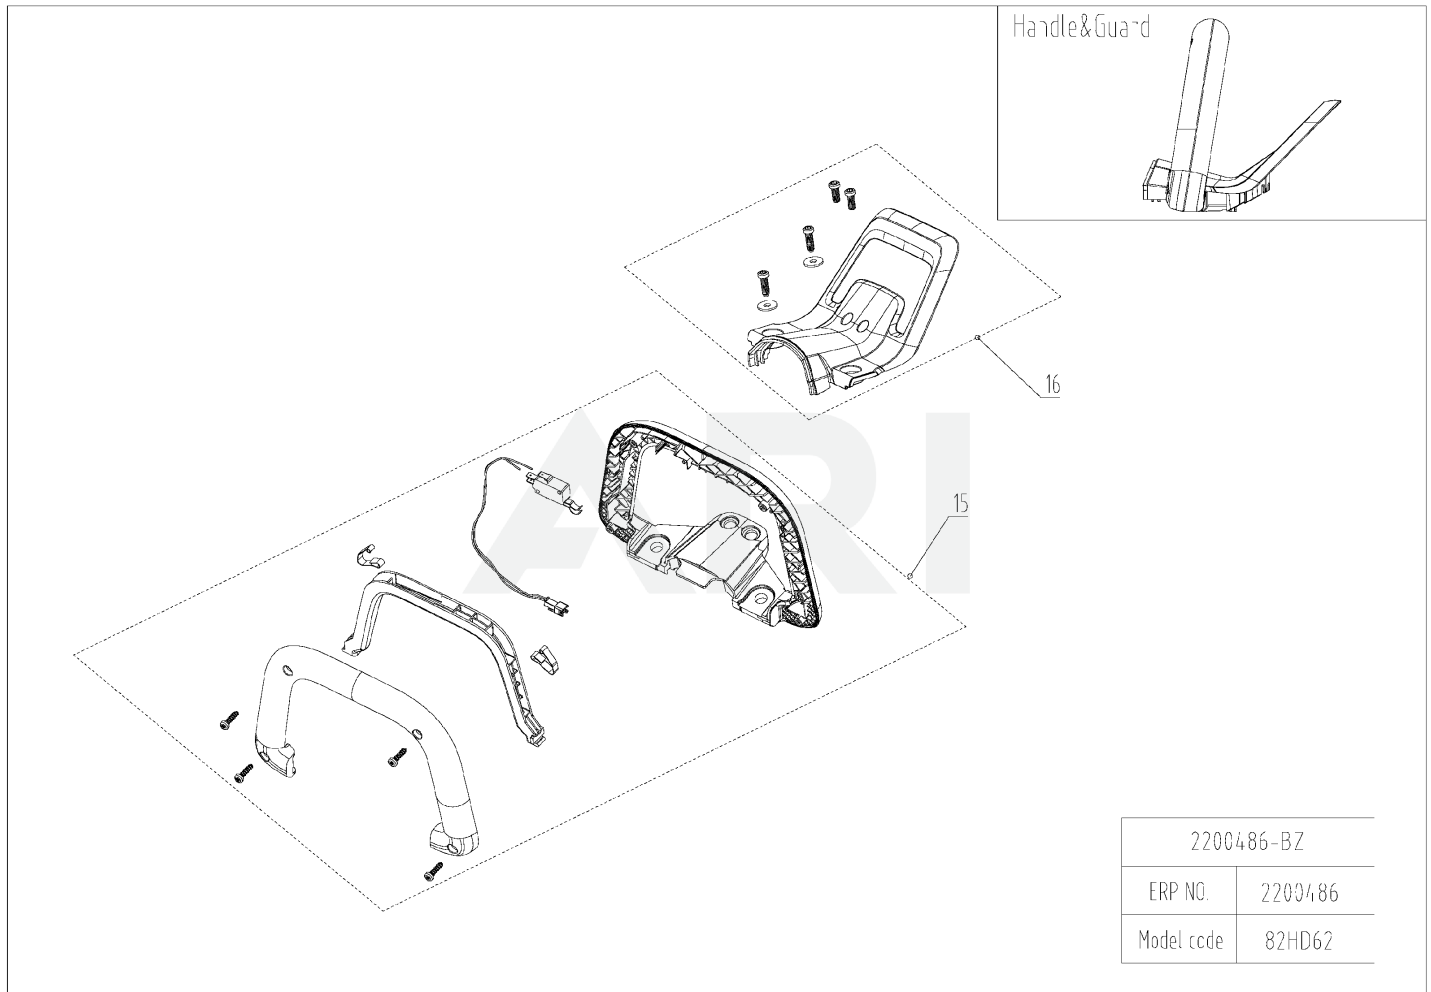

Handle & Guard

Rendered by ARI Network Services, Inc.

Handle & Guard

Ref Number	Part Number	Part Description	Context Notes	Quantity
15	R0100645-00	Auxiliary handle assembly spare part	set	1
16	R0100646-00	Guard assembly spare part	set	1