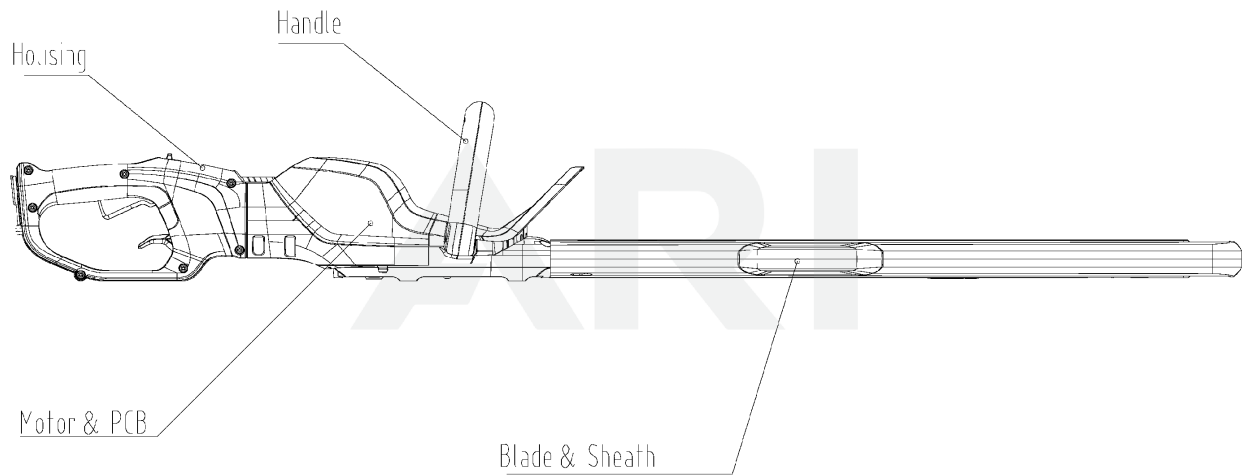

82V Dual Blade Hedge trimmer
82HD62 2200486

TABLE OF CONTENTS

2200486-Exploded view	3
Blade & Sheath	5
Handle & Guard	7
Housing	9
Motor & PCB	11

2200486-Exploded view

2200486-BZ	
ERP NO.	2200486
Model code	82HD62

Rendered by ARI Network Services, Inc.

2200486-Exploded view

Ref Number	Part Number	Part Description	Context Notes	Quantity
------------	-------------	------------------	---------------	----------

Blade & Sheath

Rendered by ARI Network Services, Inc.

Blade & Sheath

Ref Number	Part Number	Part Description	Context Notes	Quantity
17	R0100647-00	Gear box assembly with Blade spare part	set	1
17.1	R0100663-00	Blade & Gear box assembly spare part	set	1
17.2	R0100664-00	Blade assembly	Set	1
18	R0100648-00	Sheath spare part	set	1