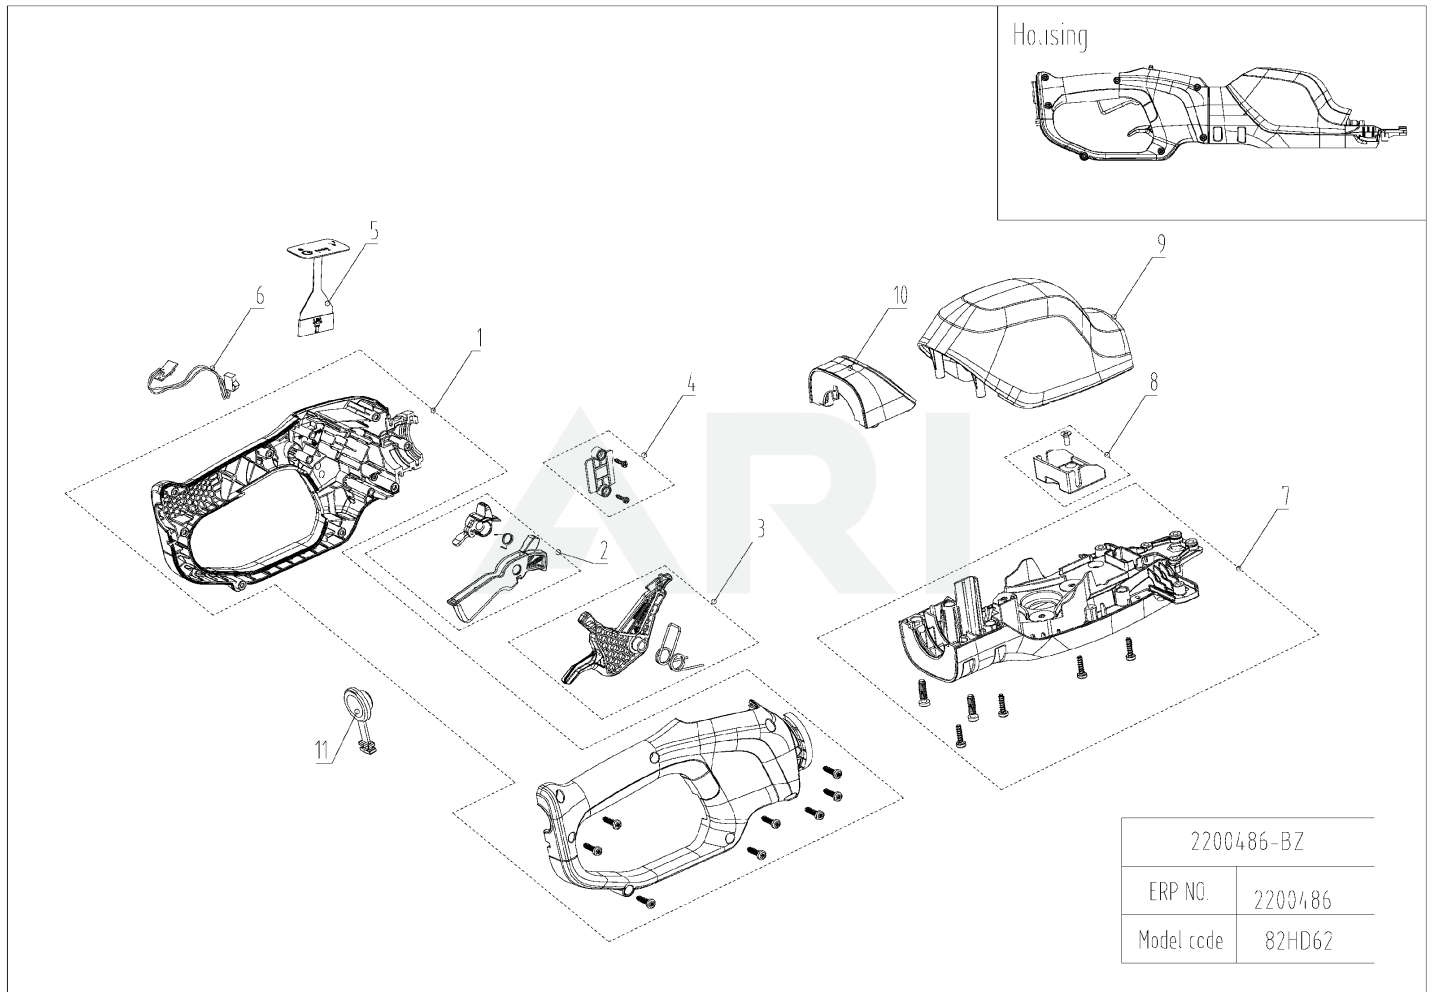

Rendered by ARI Network Services, Inc.

2200486-Exploded view

Ref Number	Part Number	Part Description	Context Notes	Quantity
------------	-------------	------------------	---------------	----------

Blade & Sheath

Rendered by ARI Network Services, Inc.

Blade & Sheath

Ref Number	Part Number	Part Description	Context Notes	Quantity
17	R0100647-00	Gear box assembly with Blade spare part	set	1
17.1	R0100663-00	Blade & Gear box assembly spare part	set	1
17.2	R0100664-00	Blade assembly	Set	1
18	R0100648-00	Sheath spare part	set	1

Handle & Guard

Rendered by ARI Network Services, Inc.

Handle & Guard

Ref Number	Part Number	Part Description	Context Notes	Quantity
15	R0100645-00	Auxiliary handle assembly spare part	set	1
16	R0100646-00	Guard assembly spare part	set	1

Housing

Rendered by ARI Network Services, Inc.

Housing

Ref Number	Part Number	Part Description	Context Notes	Quantity
1	R0100632-00	Handle assembly spare part	set	1
2	R0100633-00	Switch trigger assembly spare part	set	1
3	R0100634-00	Rotating Trigger assembly spare part	set	1
4	R0100635-00	Coverplate assembly spare part	set	1
5	R0100636-00	Membrane Panel assembly spare part	set	1
6	RA363012461	Four gear switch	set	1
7	R0100637-00	Motor lower cover assembly spare part	set	1
8	R0100638-00	Protection box assembly spare part	set	1
9	R0100639-00	Motor upper cover spare part	set	1
10	R0100640-00	Bracket top cover spare part	set	1
11	R0100641-00	Dust Cover spare part	set	1