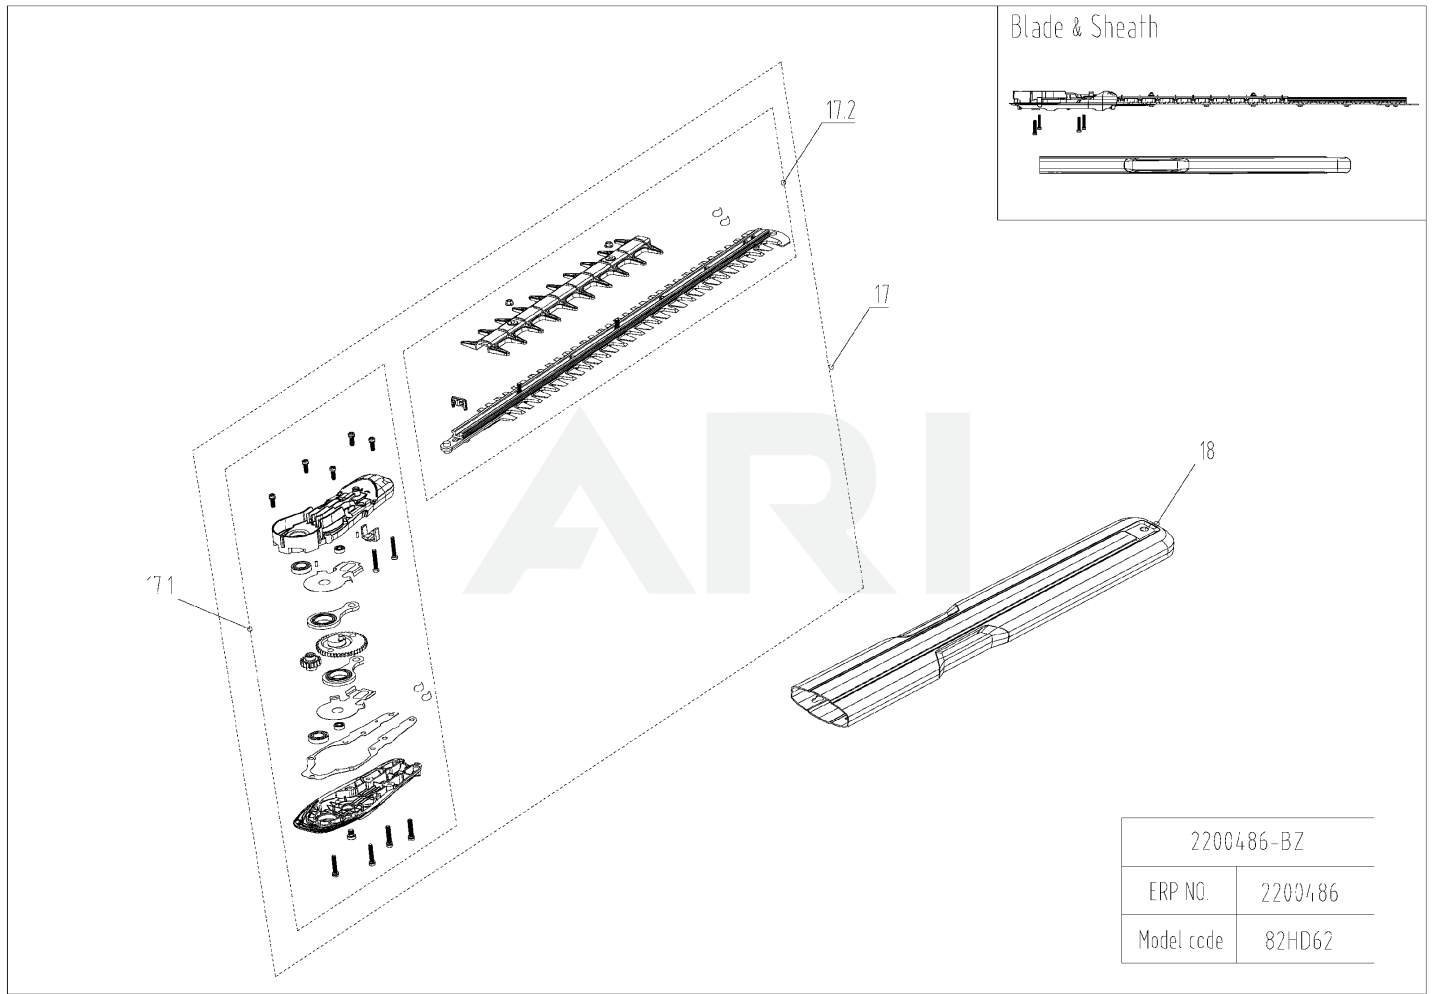

82V Dual Blade Hedge trimmer
82HD62 2200486

TABLE OF CONTENTS

2200486-Exploded view	3
Blade & Sheath	5
Handle & Guard	7
Housing	9
Motor & PCB	11

2200486-Exploded view

2200486-BZ	
ERP NO.	2200486
Model code	82HD62

Rendered by ARI Network Services, Inc.

2200486-Exploded view

Ref Number	Part Number	Part Description	Context Notes	Quantity
------------	-------------	------------------	---------------	----------

Blade & Sheath

Rendered by ARI Network Services, Inc.

Blade & Sheath

Ref Number	Part Number	Part Description	Context Notes	Quantity
17	R0100647-00	Gear box assembly with Blade spare part	set	1
17.1	R0100663-00	Blade & Gear box assembly spare part	set	1
17.2	R0100664-00	Blade assembly	Set	1
18	R0100648-00	Sheath spare part	set	1