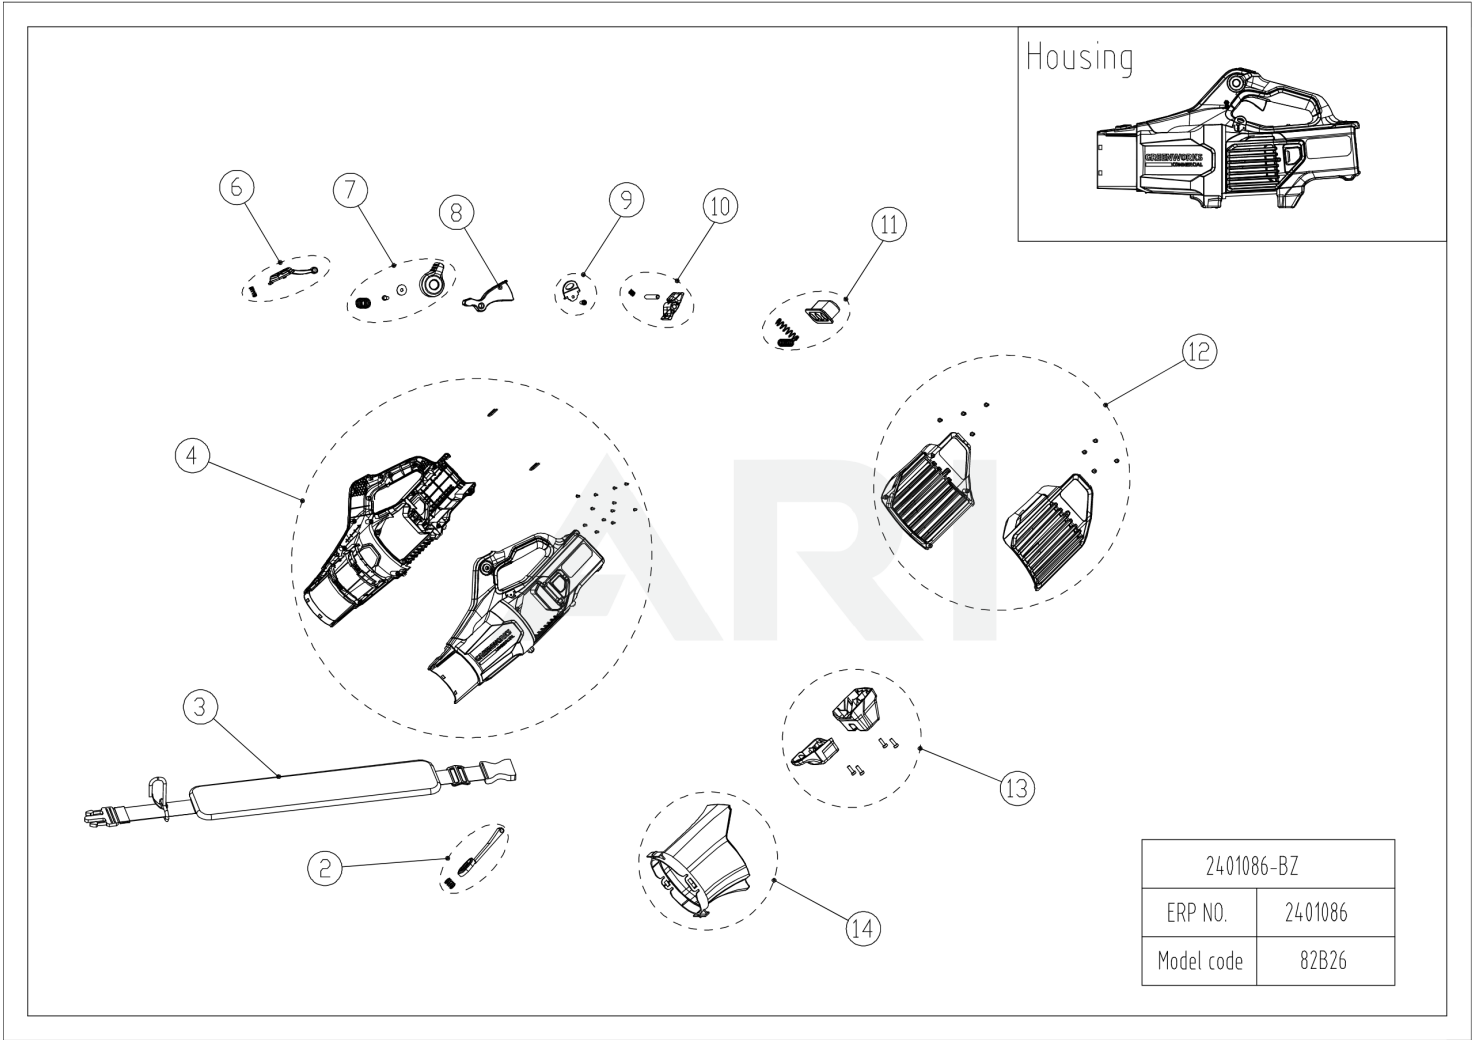

02 Housing

Rendered by ARI Network Services, Inc.

02 Housing

Ref Number	Part Number	Part Description	Context Notes	Quantity
2	R0101826-00	Blow Pipe ButtonAssembly	Set	1
3	R0102050-00	Harness Assembly	Set	1
4	R0102100-00	Housing Assembly	Set	1
6	R0101822-00	Turbo Button Assembly	Set	1
7	R0101899-00	Cruise Control Knob Assembly	Set	1
8	RA341031816M	Switch trriger assembly.	Set	1
9	R0102103-00	Hook Assembly	Set	1
10	R0102104-00	Battery Pack Release Button Assembly	Set	1
11	R0102105-00	Coverplate Assembly	Set	1
12	R0102106-00	Windscreen Assembly	Set	1
13	R0102107-00	Base Assembly	Set	1
14	R0102108-00	Air Inlet Guard Assembly	Set	1