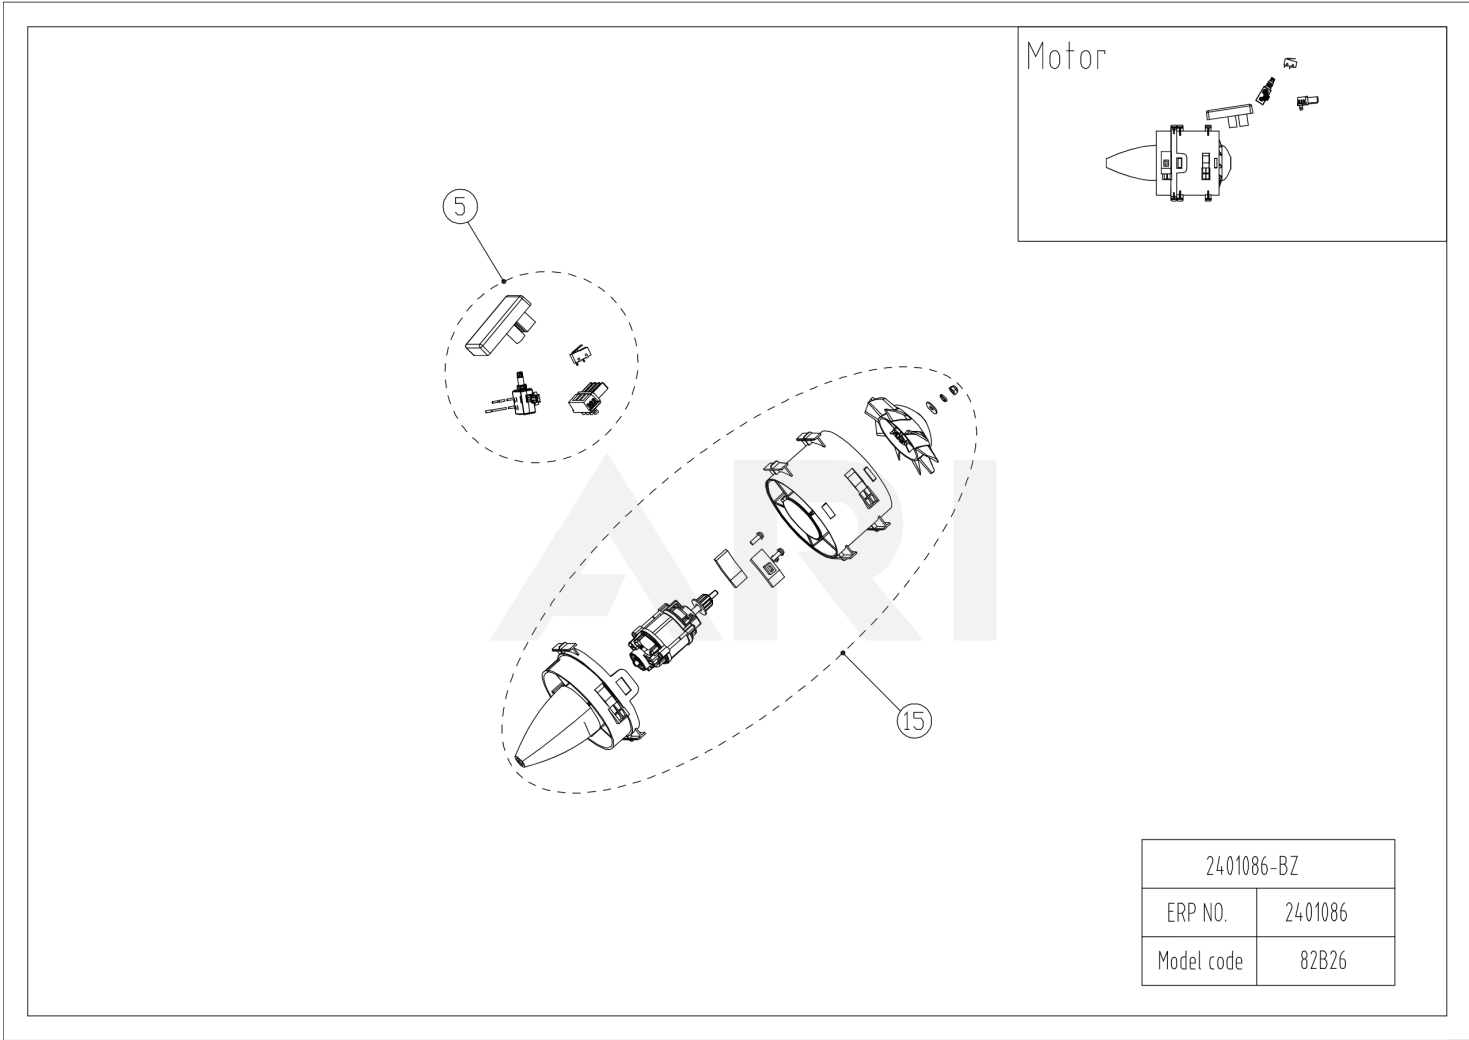

03 Motor

Rendered by ARI Network Services, Inc.

03 Motor

Ref Number	Part Number	Part Description	Context Notes	Quantity
5	R0102102-00	PCBA Assembly	Set	1
15	R0102109-00	Motor Assembly	Set	1