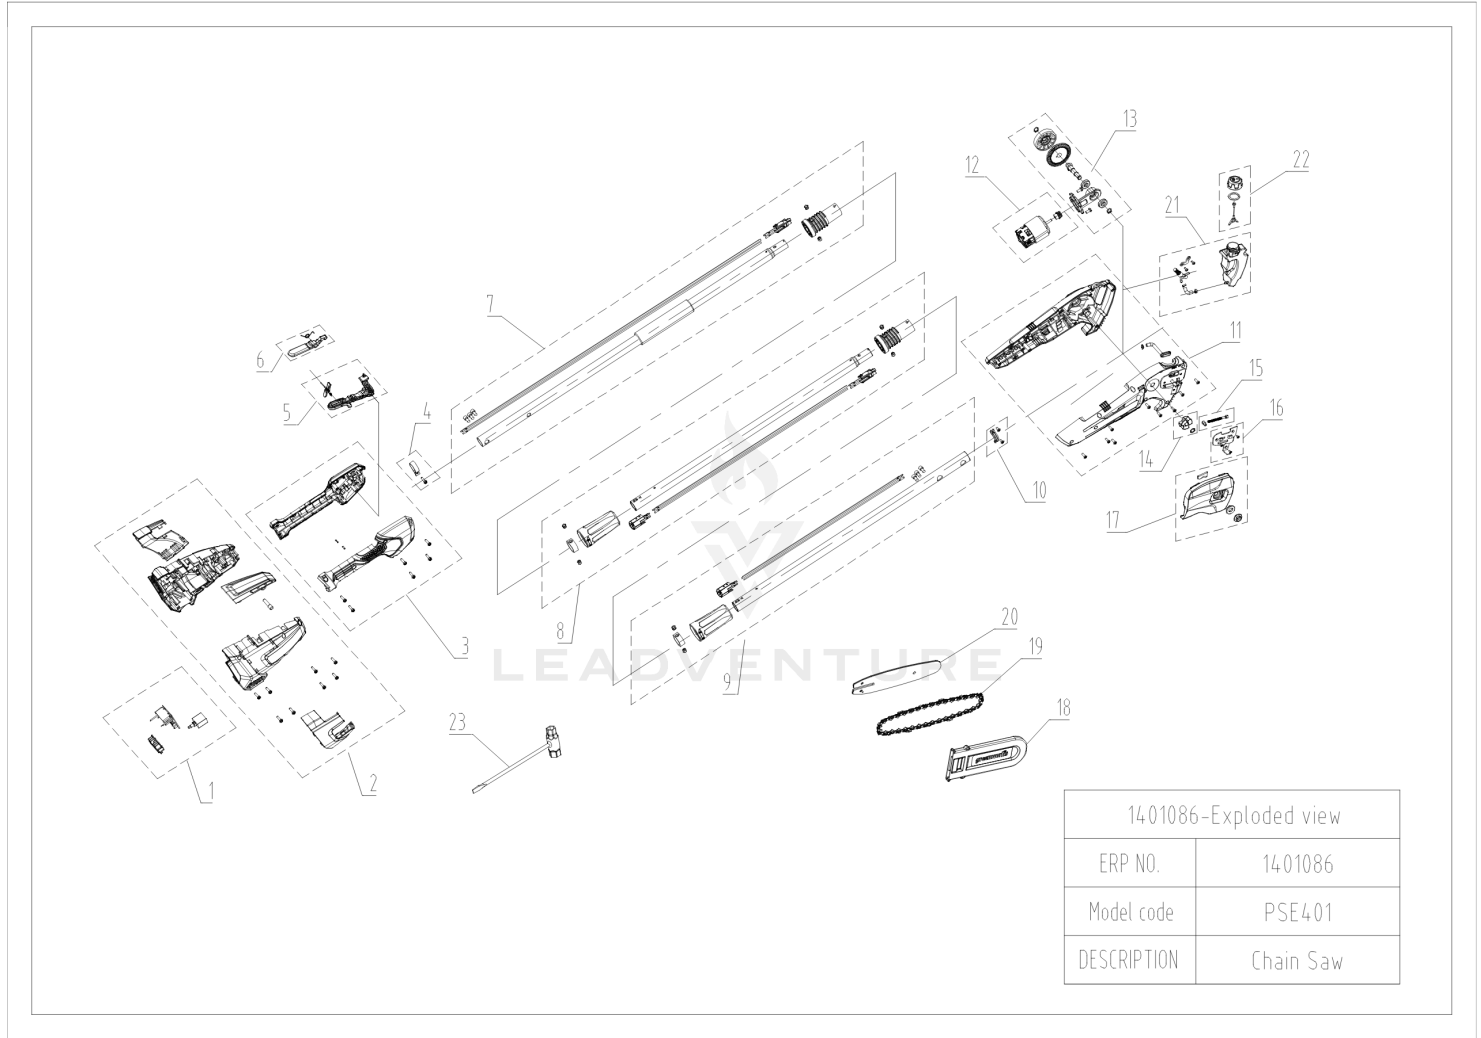

48V Pole Saw 48PS 1401086

TABLE OF CONTENTS

1401086-Exploded view	3
-----------------------------	---

1401086-Exploded view

1401086-Exploded view	
ERP NO.	1401086
Model code	PSE401
DESCRIPTION	Chain Saw

Rendered by LeadVenture, Inc.

1401086-Exploded view

Ref Number	Part Number	Part Description	Context Notes	Quantity
1	R0103817-00	PCBA		1
2	R0103818-00	Rear Housing Assembly		1
3	R0103819-00	Handle assembly		1
4	R0200035-00	Hood assembly		1
5	R0103820-00	Switch trigger		1
6	R0101875-00	Lock-out Assembly□main□		1
7	R0103821-00	Lower pipe assembly		1
8	R0103822-00	Middle pipe assembly		1
9	R0103823-00	Upper Rod Assembly		1
10	R0200047-00	Head hood assembly		1
11	R0103824-00	Housing assembly		1
12	R0103825-00	Motor assembly		1
13	R0103826-00	Gear assembly		1
14	R0102383-00	Sprocket assembly		1
15	R0200050-00	Tensioner assembly		1
16	R0200051-00	Chain bar Plate assembly		1
17	R0103827-00	Side cover assembly		1
18	R0200958-00	Blade cover		1
19	R0101412-00	Saw chain		1
20	R0103828-00	Chain bar		1
21	R0103829-00	Oil Tank Assembly		1
22	R0204424-00	Oil cap assembly		1
23	R0102387-00	Spanner		1