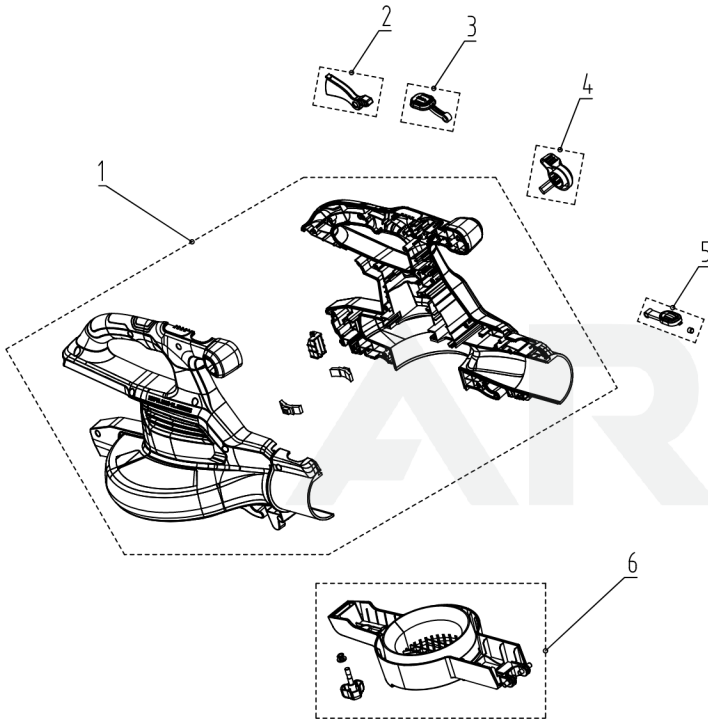

02 Housing

Housing

2400886-BZ	
ERP NO.	2400886
Model code	48BV800

Rendered by ARI Network Services, Inc.