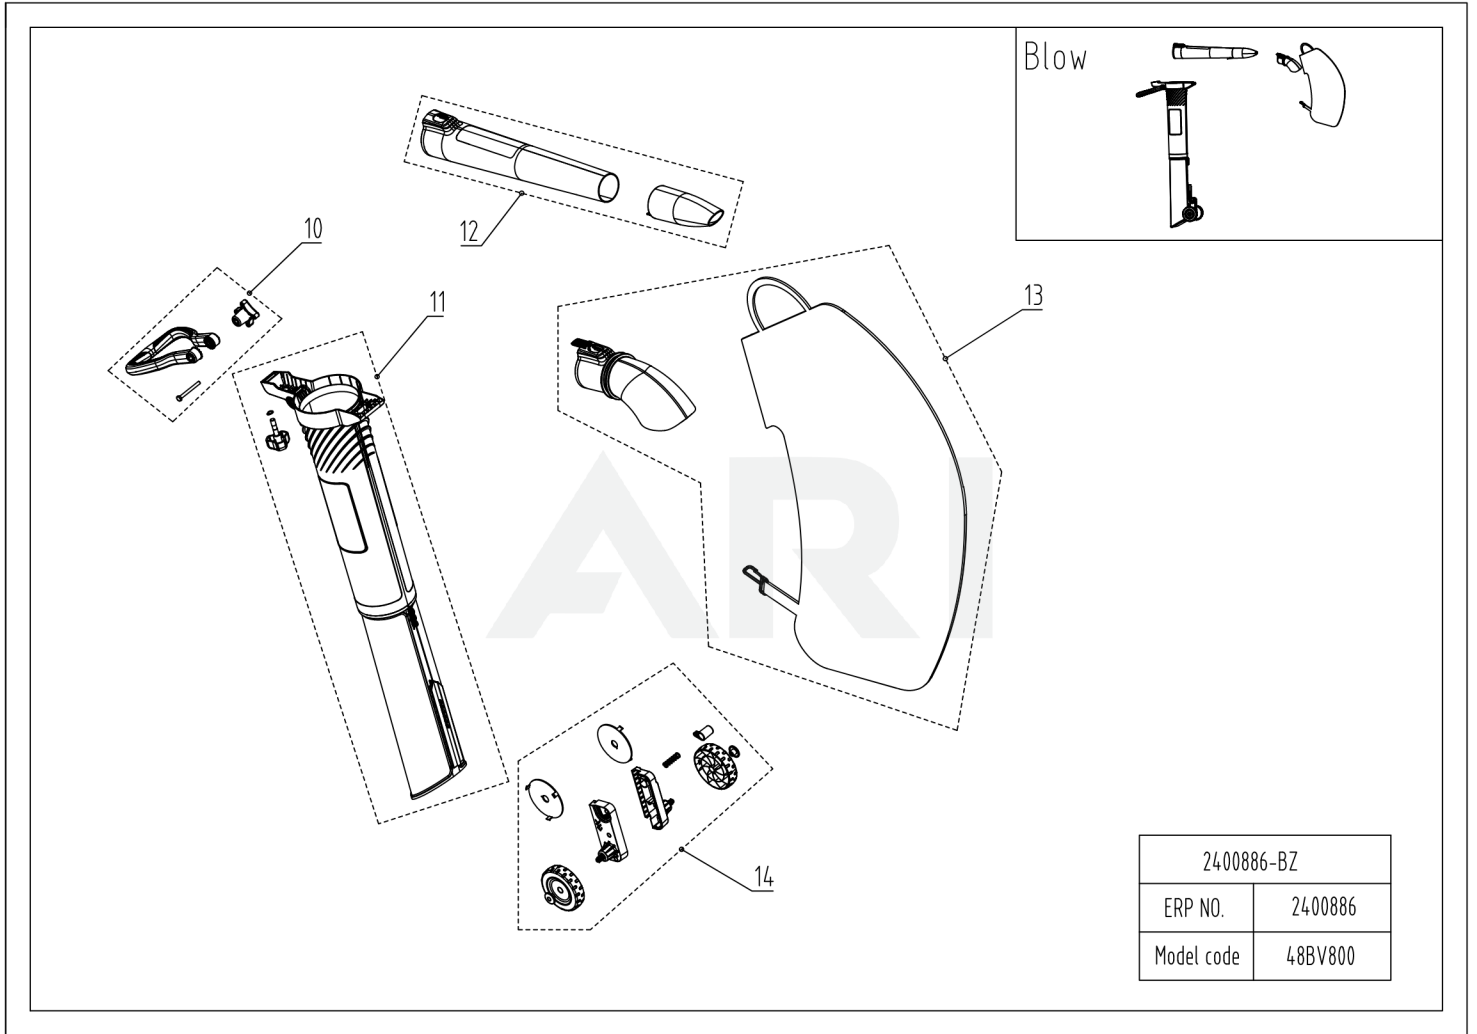

04 Tube & Bag

Rendered by ARI Network Services, Inc.

04 Tube & Bag

Ref Number	Part Number	Part Description	Context Notes	Quantity
10	R0101905-00	Auxiliary Handle Assembly	SET	1
11	R0101906-00	Suction Pipe Assembly	SET	1
12	R0101907-00	Blow Pipe Assembly	SET	1
13	R0101908-00	Bag Assembly	SET	1
14	R0101909-00	Wheel Assembly	SET	1