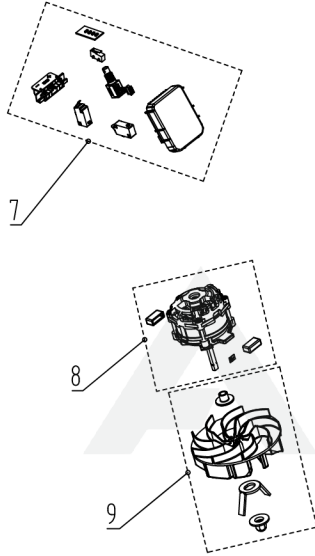

03 Motor & PCB

Motor

2400886-BZ	
ERP NO.	2400886
Model code	48BV800

Rendered by ARI Network Services, Inc.