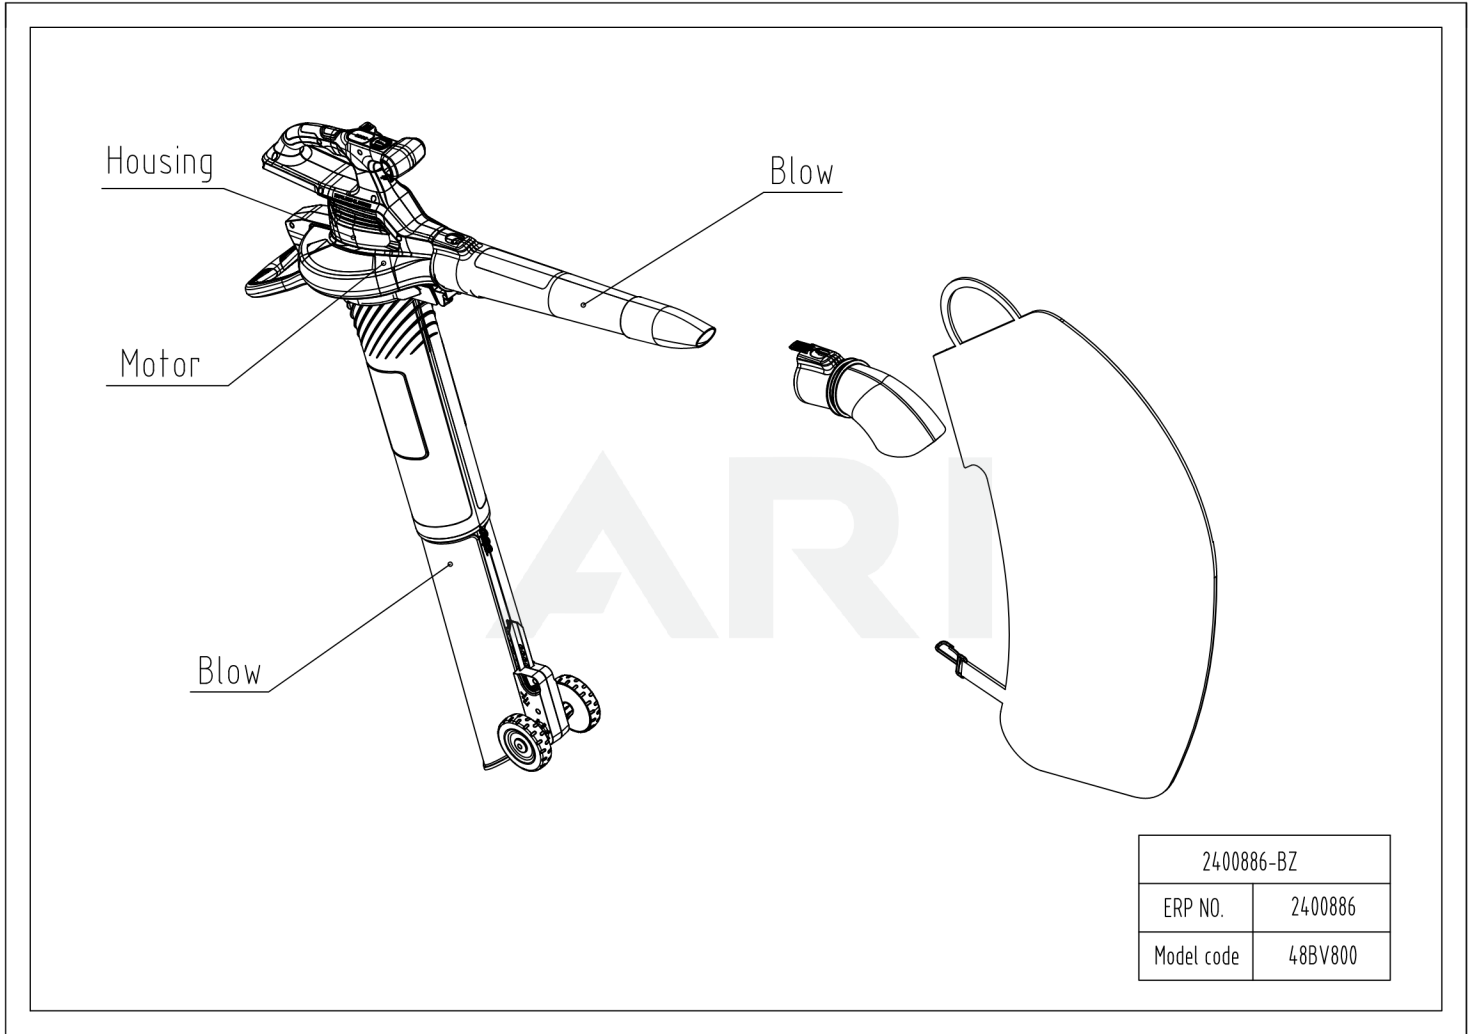

TABLE OF CONTENTS

01 Overview	3
02 Housing	5
03 Motor & PCB	7
04 Tube & Bag	9

01 Overview

Rendered by ARI Network Services, Inc.